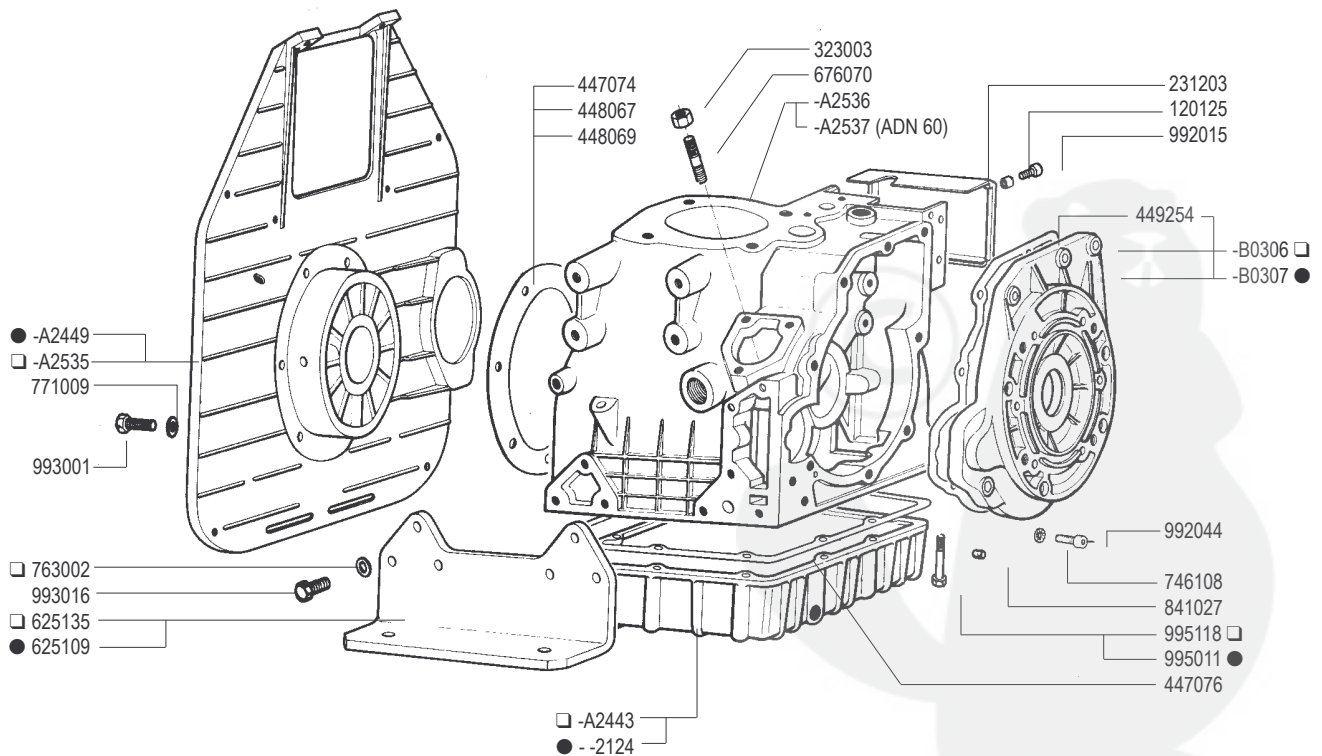

ADN W - VW

ADN Testa nuova dal N 2260001 - ADN New type cylinder head from Serial N 2260001

cod. -B0369 SHORT BLOCK ADN 37 W
cod. -B0371 SHORT BLOCK ADN 43 W
cod. -B0373 SHORT BLOCK ADN 45 W

cod. -B0374 SHORT BLOCK ADN 48 W
cod. -B0375 SHORT BLOCK ADN 54 W

RICAMBI - SPARE PARTS - ERSATZTEILE - PIECES DETACHEES - REPUESTOS

- ADN 37-43
- ADN 45-48-54-60