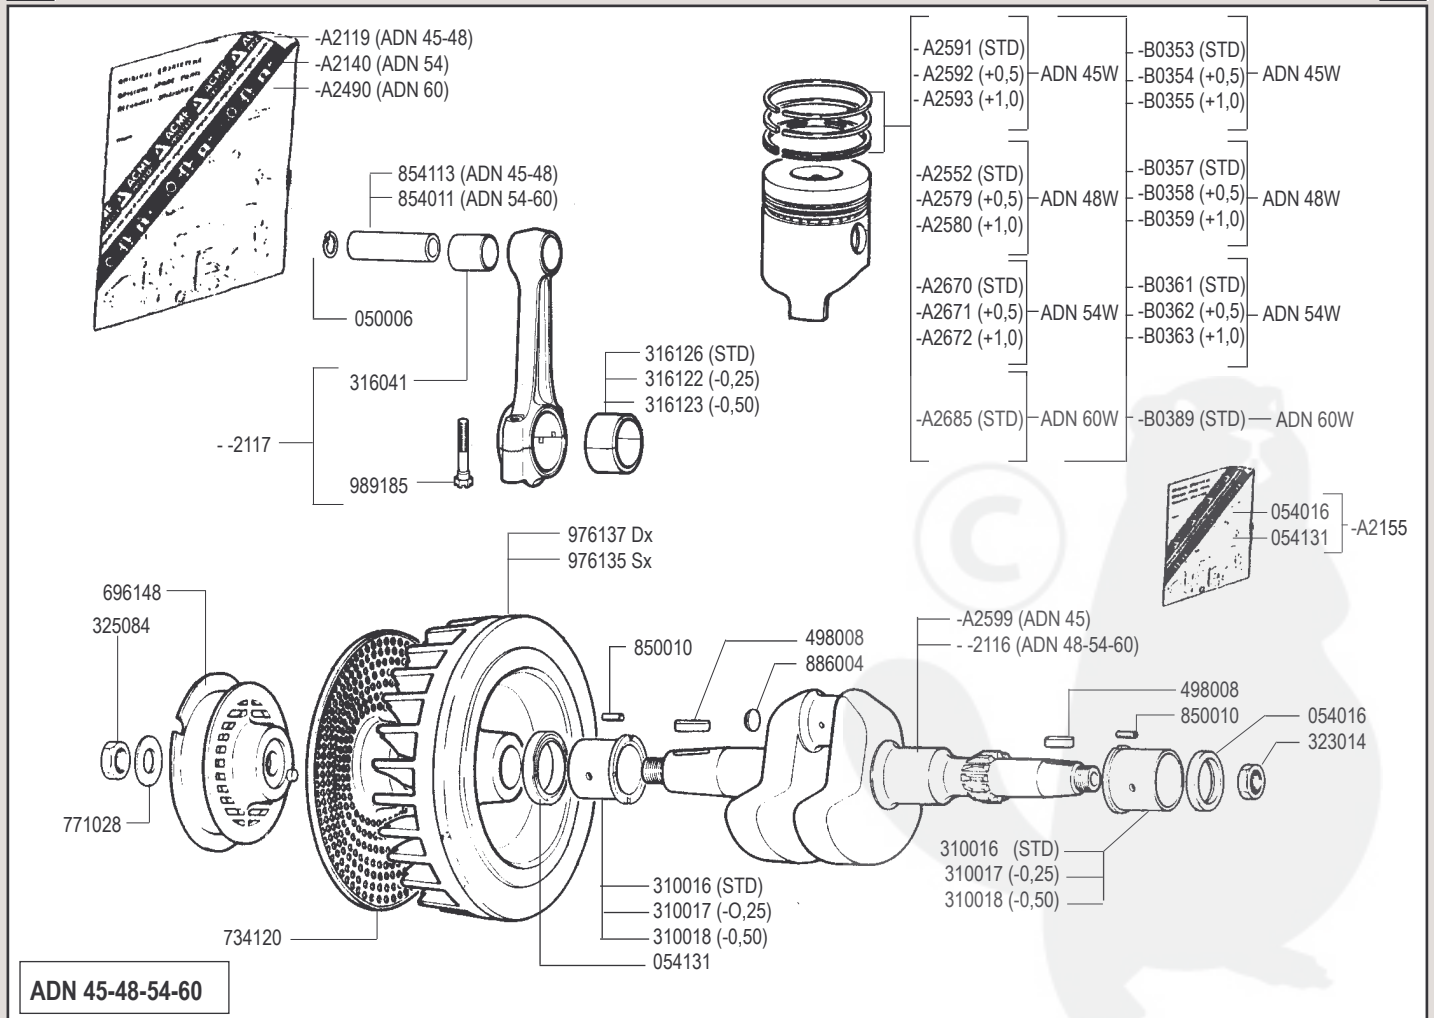

ADN W - VW

ADN Testa nuova dal N 2260001 - ADN New type cylinder head from Serial N 2260001

cod. -B0369 SHORT BLOCK ADN 37 W
 cod. -B0371 SHORT BLOCK ADN 43 W
 cod. -B0373 SHORT BLOCK ADN 45 W

cod. -B0374 SHORT BLOCK ADN 48 W
 cod. -B0375 SHORT BLOCK ADN 54 W

RICAMBI - SPARE PARTS - ERSATZTEILE - PIECES DETACHEES - REPUESTOS

- ADN 37-43
- ADN 45-48-54-60

RICAMBI - SPARE PARTS - ERSATZTEILE - PIECES DETACHEES - REPUESTOS

- ADN 37-43
- ADN 45-48-54-60

RICAMBI - SPARE PARTS - ERSATZTEILE - PIECES DETACHEES - REPUESTOS

- ADN 37-43
- ADN 45-48-54-60

- ADN 37-43
- ADN 45-48-54-60

Per versioni lente 1500-1800-2400 G/min. - For low speed version 1500-1800-2400 RPM

RICAMBI - SPARE PARTS - ERSATZTEILE - PIECES DETACHEES - REPUESTOS

**ADN Testa vecchio tipo fino al N. 2260000
ADN Old type cylinder head up to Serial N. 2260000**

cod -A2729	SHORT BLOCK ADN 37 W
cod -A2734	SHORT BLOCK ADN 43 W
cod -A2730	SHORT BLOCK ADN 45 W
cod -A2732	SHORT BLOCK ADN 48 W
cod -A2731	SHORT BLOCK ADN 54 W
cod -A2733	SHORT BLOCK ADN 60 W