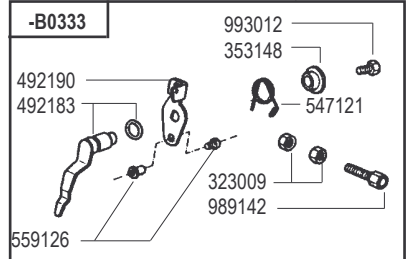

ADN W - VW

ADN Testa nuova dal N 2260001 - ADN New type cylinder head from Serial N 2260001

cod. -B0369 SHORT BLOCK ADN 37 W
 cod. -B0371 SHORT BLOCK ADN 43 W
 cod. -B0373 SHORT BLOCK ADN 45 W

cod. -B0374 SHORT BLOCK ADN 48 W
 cod. -B0375 SHORT BLOCK ADN 54 W

RICAMBI - SPARE PARTS - ERSATZTEILE - PIECES DETACHEES - REPUESTOS

- ADN 37-43
- ADN 45-48-54-60

RICAMBI - SPARE PARTS - ERSATZTEILE - PIECES DETACHEES - REPUESTOS

- ADN 37-43
- ADN 45-48-54-60

RICAMBI - SPARE PARTS - ERSATZTEILE - PIECES DETACHEES - REPUESTOS

- ADN 37-43
- ADN 45-48-54-60

- ADN 37-43
- ADN 45-48-54-60

Per versioni lente 1500-1800-2400 G/min. - For low speed version 1500-1800-2400 RPM

RICAMBI - SPARE PARTS - ERSATZTEILE - PIECES DETACHEES - REPUESTOS

**ADN Testa vecchio tipo fino al N. 2260000
ADN Old type cylinder head up to Serial N. 2260000**

cod -A2729	SHORT BLOCK ADN 37 W
cod -A2734	SHORT BLOCK ADN 43 W
cod -A2730	SHORT BLOCK ADN 45 W
cod -A2732	SHORT BLOCK ADN 48 W
cod -A2731	SHORT BLOCK ADN 54 W
cod -A2733	SHORT BLOCK ADN 60 W