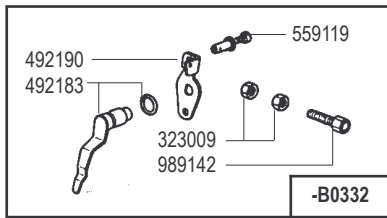

ADN W - VW

ADN Testa nuova dal N 2260001 - ADN New type cylinder head from Serial N 2260001

cod. -B0369 SHORT BLOCK ADN 37 W
 cod. -B0371 SHORT BLOCK ADN 43 W
 cod. -B0373 SHORT BLOCK ADN 45 W

cod. -B0374 SHORT BLOCK ADN 48 W
 cod. -B0375 SHORT BLOCK ADN 54 W

RICAMBI - SPARE PARTS - ERSATZTEILE - PIECES DETACHEES - REPUESTOS

- ADN 37-43
- ADN 45-48-54-60

RICAMBI - SPARE PARTS - ERSATZTEILE - PIECES DETACHEES - REPUESTOS

- ADN 37-43
- ADN 45-48-54-60

RICAMBI - SPARE PARTS - ERSATZTEILE - PIECES DETACHEES - REPUESTOS

- ADN 37-43
- ADN 45-48-54-60

- ADN 37-43
- ADN 45-48-54-60

Per versioni lente 1500-1800-2400 G/min. - For low speed version 1500-1800-2400 RPM

RICAMBI - SPARE PARTS - ERSATZTEILE - PIECES DETACHEES - REPUESTOS

**ADN Testa vecchio tipo fino al N. 2260000
ADN Old type cylinder head up to Serial N. 2260000**

cod -A2729	SHORT BLOCK ADN 37 W
cod -A2734	SHORT BLOCK ADN 43 W
cod -A2730	SHORT BLOCK ADN 45 W
cod -A2732	SHORT BLOCK ADN 48 W
cod -A2731	SHORT BLOCK ADN 54 W
cod -A2733	SHORT BLOCK ADN 60 W