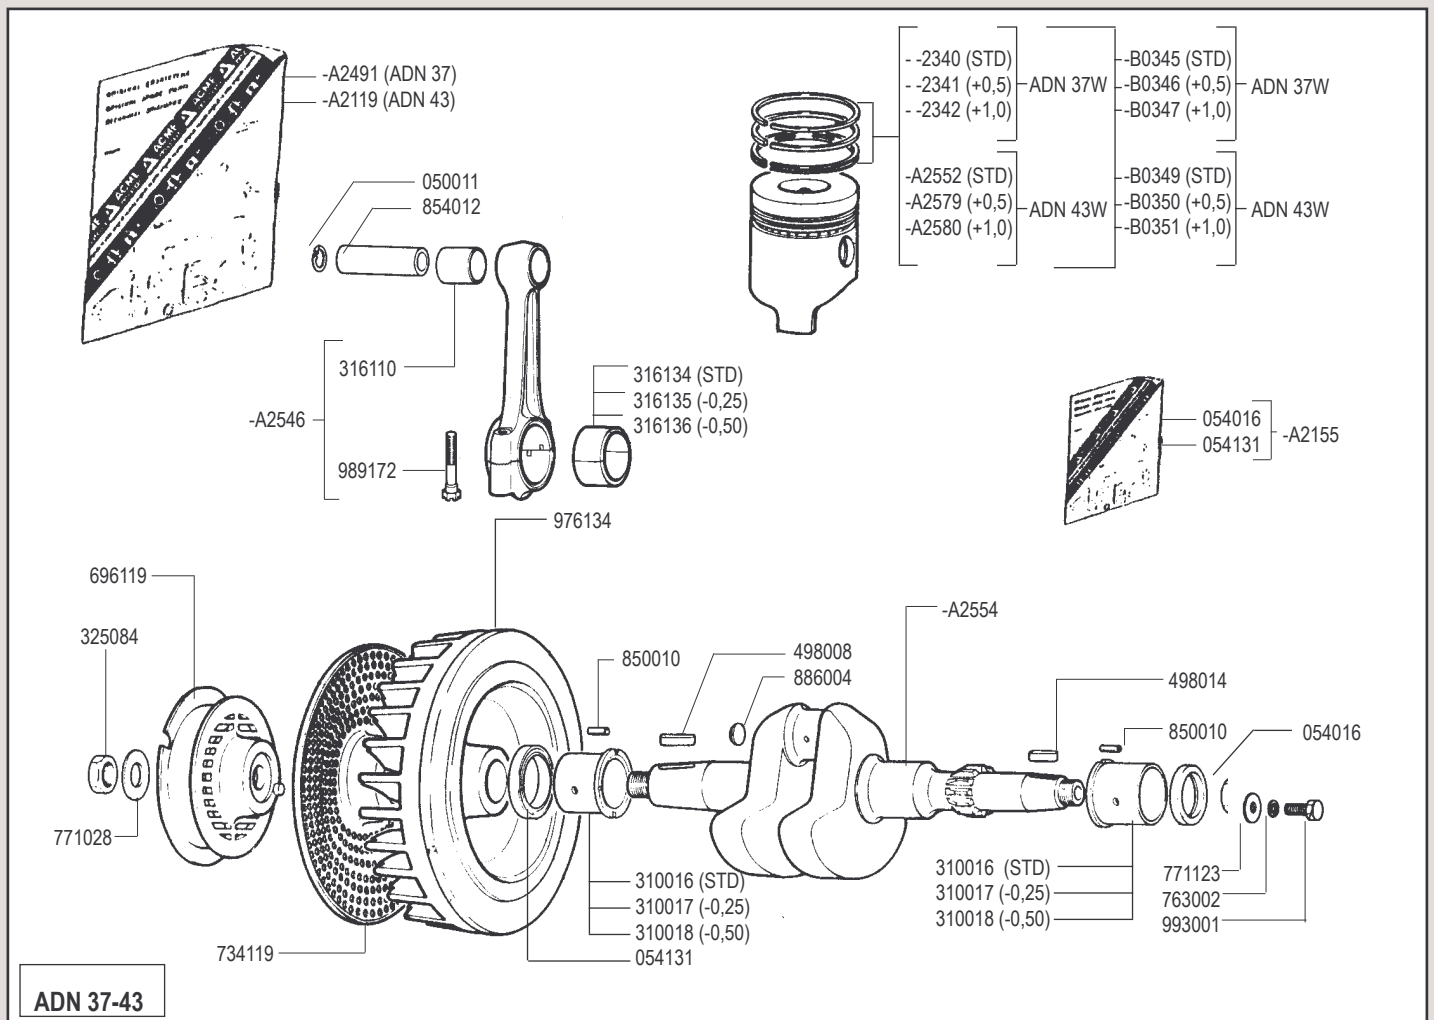

RICAMBI - SPARE PARTS - ERSATZTEILE - PIECES DETACHEES - REPUESTOS