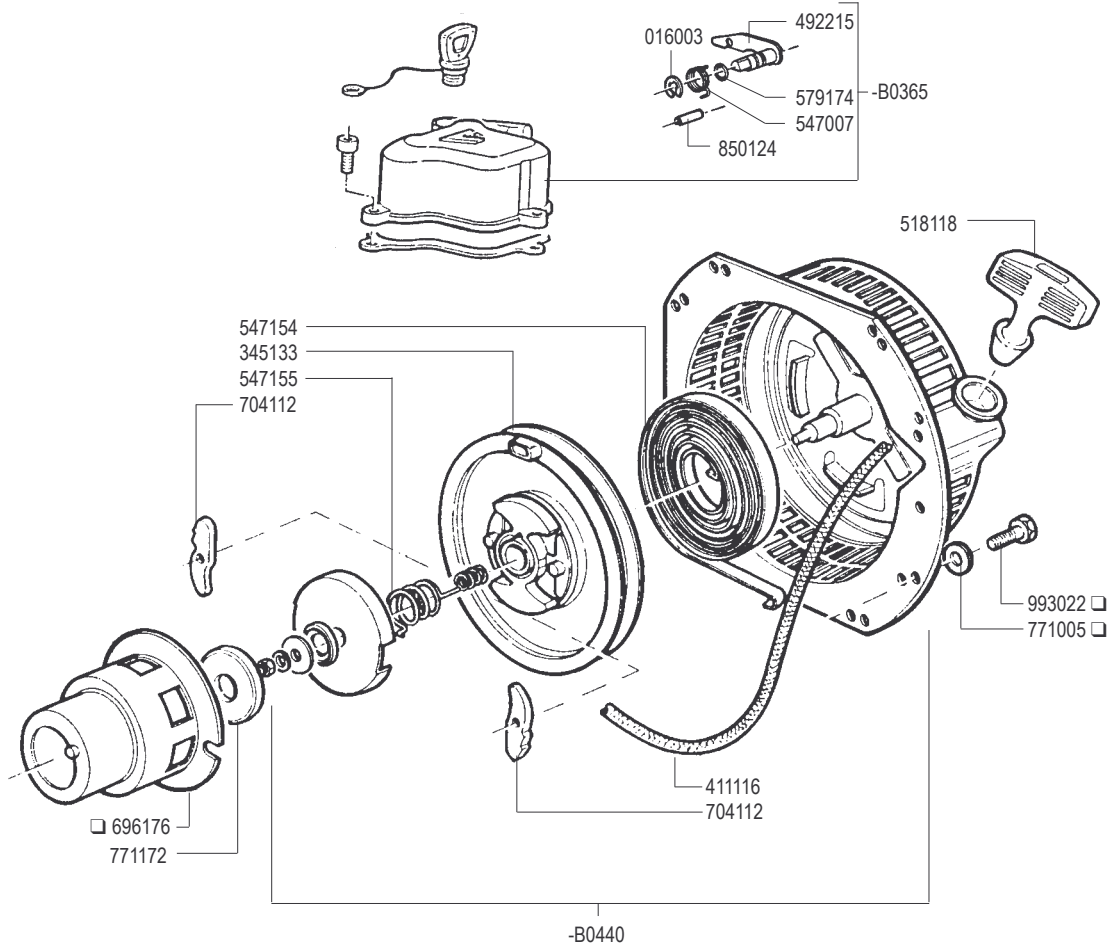

RICAMBI - SPARE PARTS - ERSATZTEILE - PIECES DETACHEES - REPUESTOS

- ADN 37-43
- ADN 45-48-54-60