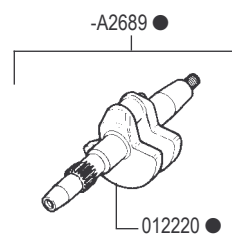

RICAMBI - SPARE PARTS - ERSATZTEILE - PIECES DETACHEES - REPUESTOS

Per versioni A13579 / -A6291
A13578
For Spec. N.-A5983
-A5529

Per versioni -A5861
-A5892
For Spec. N.-A6049
-A6255

Per versioni -A5538 / -A5532
For Spec. N.-A5149 / -A5502