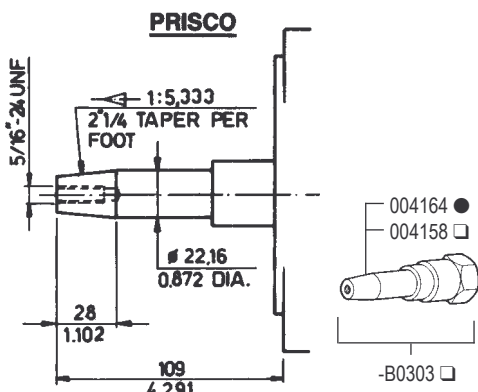

- ☐ ADN 37-43
- ☒ ADN 45-48-54-60