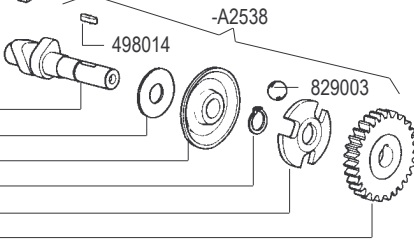

ADN W - VW

ADN Testa nuova dal N 2260001 - ADN New type cylinder head from Serial N 2260001

cod. -B0369 SHORT BLOCK ADN 37 W
 cod. -B0371 SHORT BLOCK ADN 43 W
 cod. -B0373 SHORT BLOCK ADN 45 W

cod. -B0374 SHORT BLOCK ADN 48 W
 cod. -B0375 SHORT BLOCK ADN 54 W

RICAMBI - SPARE PARTS - ERSATZTEILE - PIECES DETACHEES - REPUESTOS

- ADN 37-43
- ADN 45-48-54-60

RICAMBI - SPARE PARTS - ERSATZTEILE - PIECES DETACHEES - REPUESTOS

- ADN 37-43
- ADN 45-48-54-60

RICAMBI - SPARE PARTS - ERSATZTEILE - PIECES DETACHEES - REPUESTOS

**ADN Testa vecchio tipo fino al N. 2260000
ADN Old type cylinder head up to Serial N. 2260000**

cod -A2729	SHORT BLOCK ADN 37 W
cod -A2734	SHORT BLOCK ADN 43 W
cod -A2730	SHORT BLOCK ADN 45 W
cod -A2732	SHORT BLOCK ADN 48 W
cod -A2731	SHORT BLOCK ADN 54 W
cod -A2733	SHORT BLOCK ADN 60 W