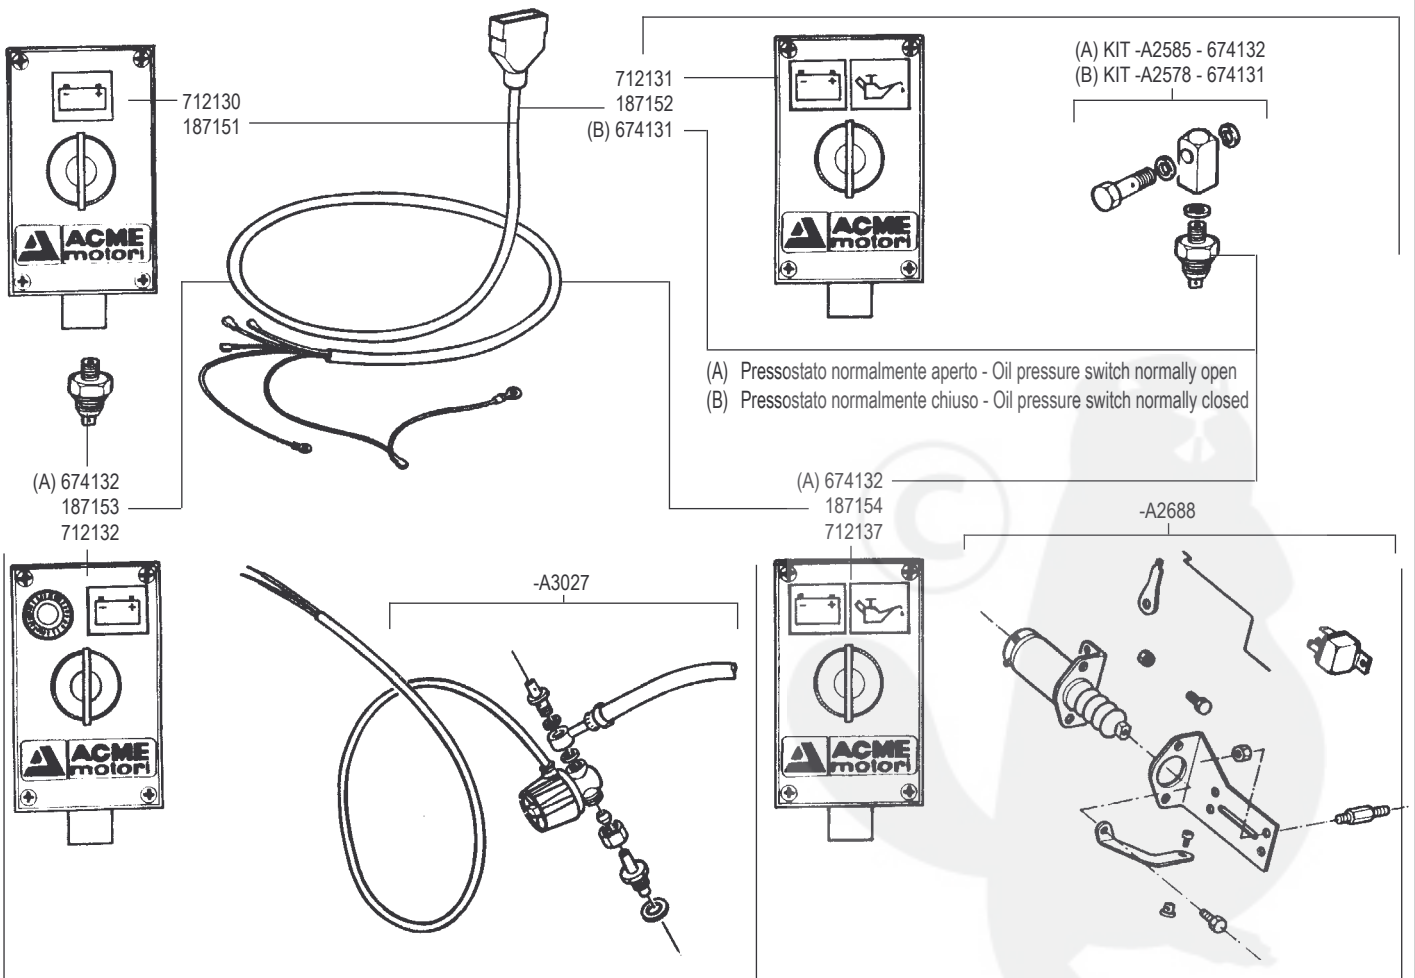

RICAMBI - SPARE PARTS - ERSATZTEILE - PIECES DETACHEES - REPUESTOS