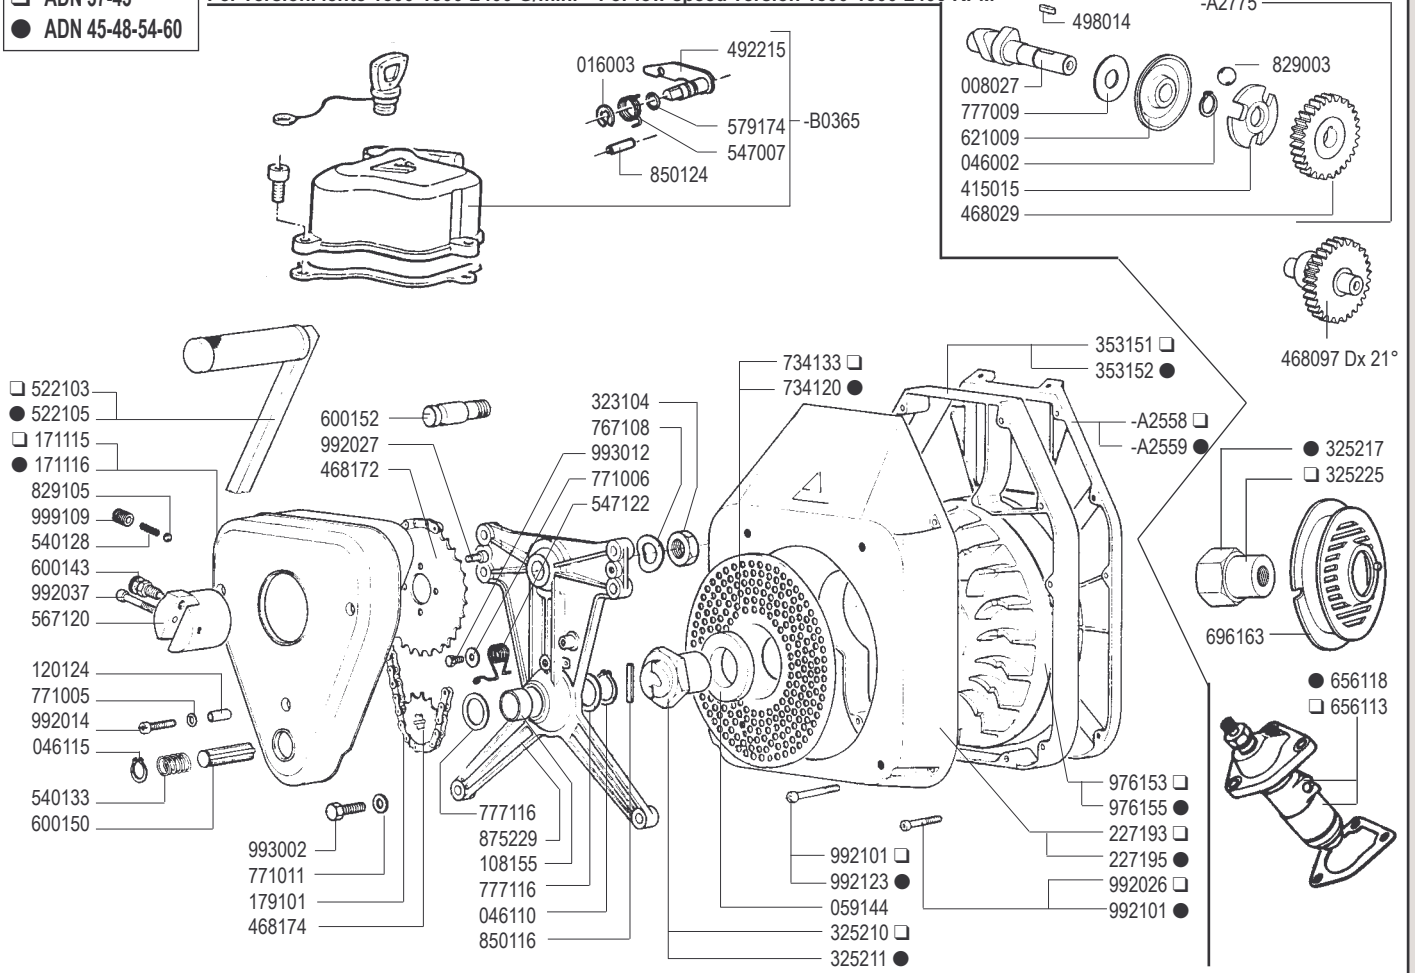

ADN W - VW

ADN Testa nuova dal N 2260001 - ADN New type cylinder head from Serial N 2260001

cod. -B0369 SHORT BLOCK ADN 37 W
 cod. -B0371 SHORT BLOCK ADN 43 W
 cod. -B0373 SHORT BLOCK ADN 45 W

cod. -B0374 SHORT BLOCK ADN 48 W
 cod. -B0375 SHORT BLOCK ADN 54 W

- ADN 37-43
- ADN 45-48-54-60

- ADN 37-43
- ADN 45-48-54-60

Per versioni lente 1500-1800-2400 G/min. - For low speed version 1500-1800-2400 RPM

RICAMBI - SPARE PARTS - ERSATZTEILE - PIECES DETACHEES - REPUESTOS

**ADN Testa vecchio tipo fino al N. 2260000
ADN Old type cylinder head up to Serial N. 2260000**

cod -A2729	SHORT BLOCK ADN 37 W
cod -A2734	SHORT BLOCK ADN 43 W
cod -A2730	SHORT BLOCK ADN 45 W
cod -A2732	SHORT BLOCK ADN 48 W
cod -A2731	SHORT BLOCK ADN 54 W
cod -A2733	SHORT BLOCK ADN 60 W