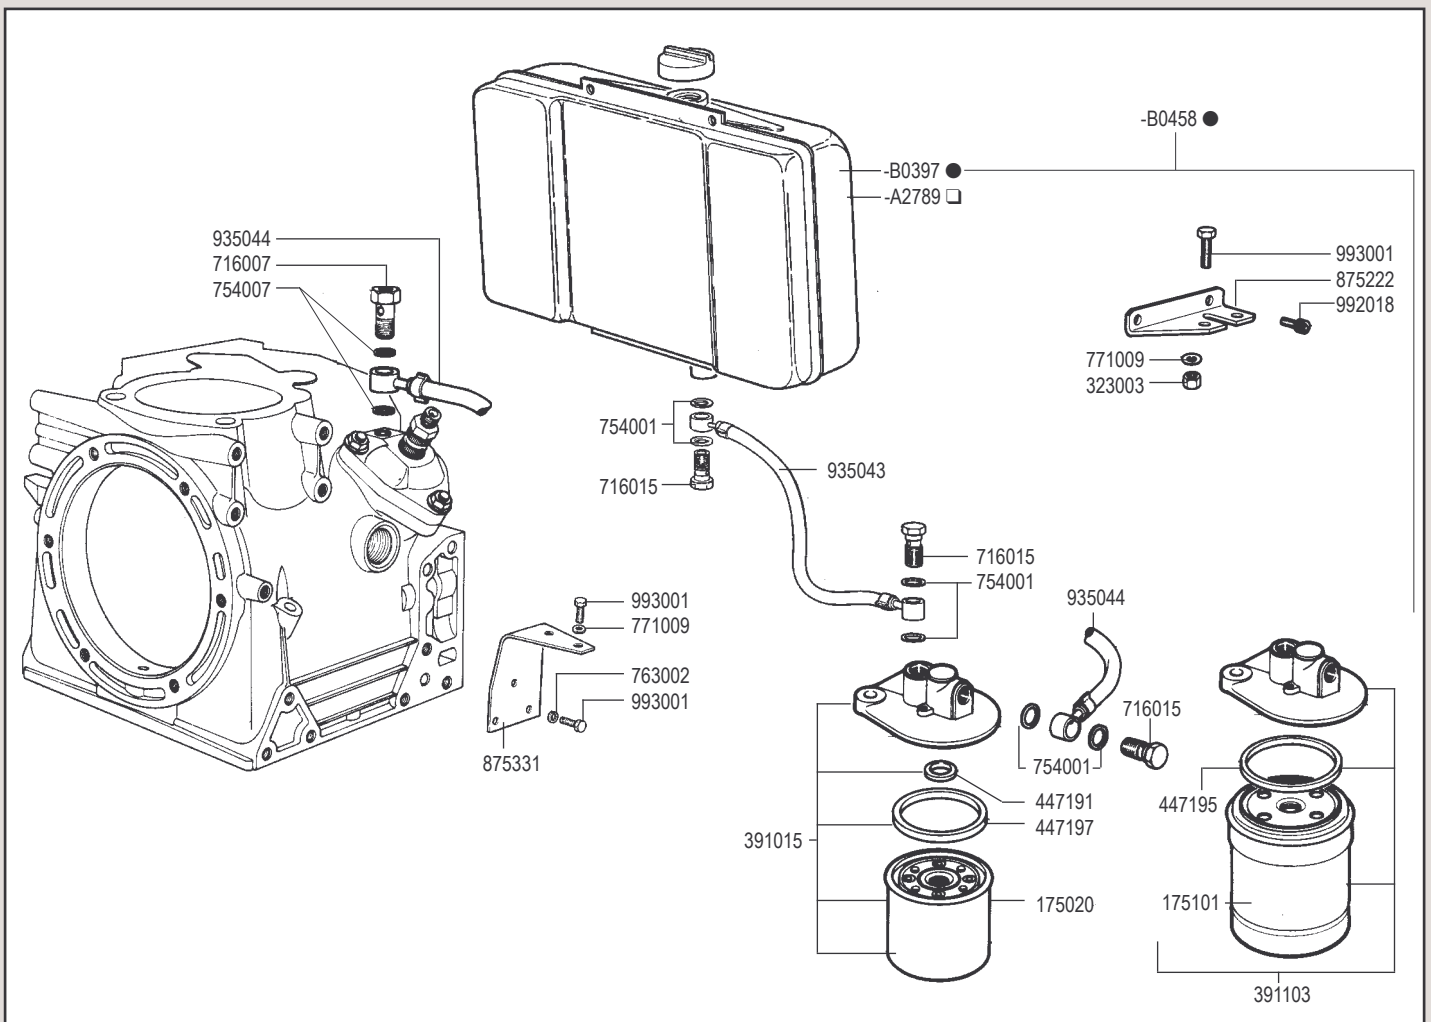

RICAMBI - SPARE PARTS - ERSATZTEILE - PIECES DETACHEES - REPUESTOS