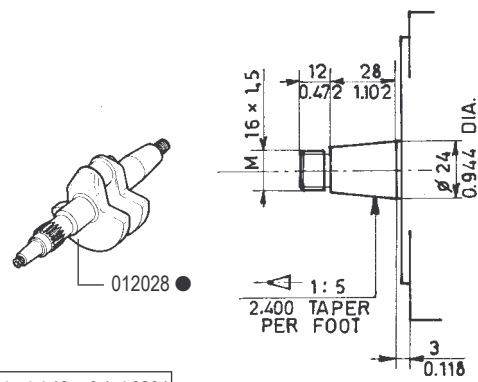

RICAMBI - SPARE PARTS - ERSATZTEILE - PIECES DETACHEES - REPUESTOS

Per versioni A13579 / -A6291
A13578
For Spec. N.-A5983
-A5529

Per versioni -A5861
-A5892
For Spec. N.-A6049
-A6255

Per versioni -A5538 / -A5532
For Spec. N.-A5149 / -A5502