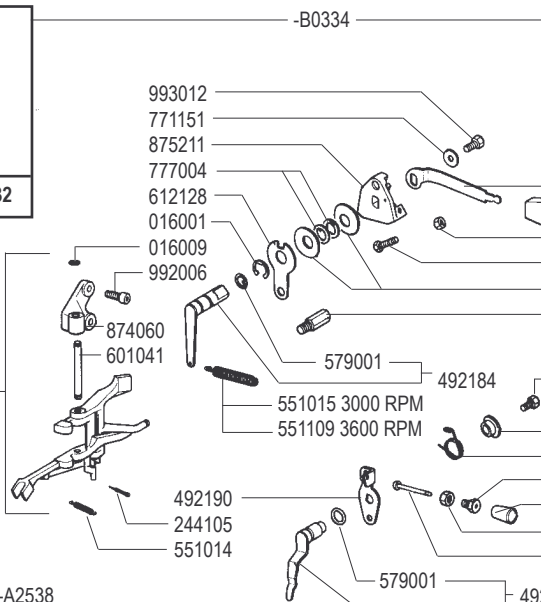

ADN W - VW

ADN Testa nuova dal N 2260001 - ADN New type cylinder head from Serial N 2260001

cod. -B0369 SHORT BLOCK ADN 37 W
 cod. -B0371 SHORT BLOCK ADN 43 W
 cod. -B0373 SHORT BLOCK ADN 45 W

cod. -B0374 SHORT BLOCK ADN 48 W
 cod. -B0375 SHORT BLOCK ADN 54 W

RICAMBI - SPARE PARTS - ERSATZTEILE - PIECES DETACHEES - REPUESTOS

- ADN 37-43
- ADN 45-48-54-60

RICAMBI - SPARE PARTS - ERSATZTEILE - PIECES DETACHEES - REPUESTOS

- ADN 37-43
- ADN 45-48-54-60

RICAMBI - SPARE PARTS - ERSATZTEILE - PIECES DETACHEES - REPUESTOS

- ADN 37-43
- ADN 45-48-54-60

- ADN 37-43
- ADN 45-48-54-60

Per versioni lente 1500-1800-2400 G/min. - For low speed version 1500-1800-2400 RPM

RICAMBI - SPARE PARTS - ERSATZTEILE - PIECES DETACHEES - REPUESTOS

**ADN Testa vecchio tipo fino al N. 2260000
ADN Old type cylinder head up to Serial N. 2260000**

cod -A2729	SHORT BLOCK ADN 37 W
cod -A2734	SHORT BLOCK ADN 43 W
cod -A2730	SHORT BLOCK ADN 45 W
cod -A2732	SHORT BLOCK ADN 48 W
cod -A2731	SHORT BLOCK ADN 54 W
cod -A2733	SHORT BLOCK ADN 60 W