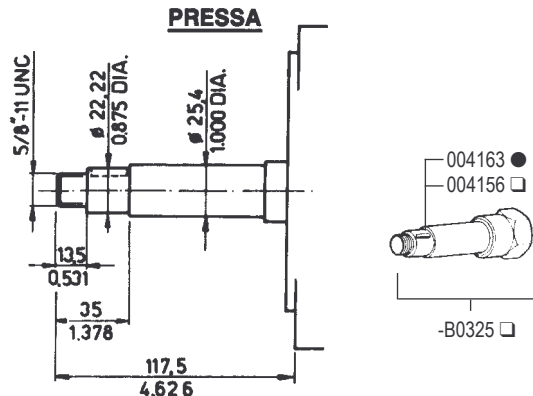

- ☐ ADN 37-43
- ☒ ADN 45-48-54-60