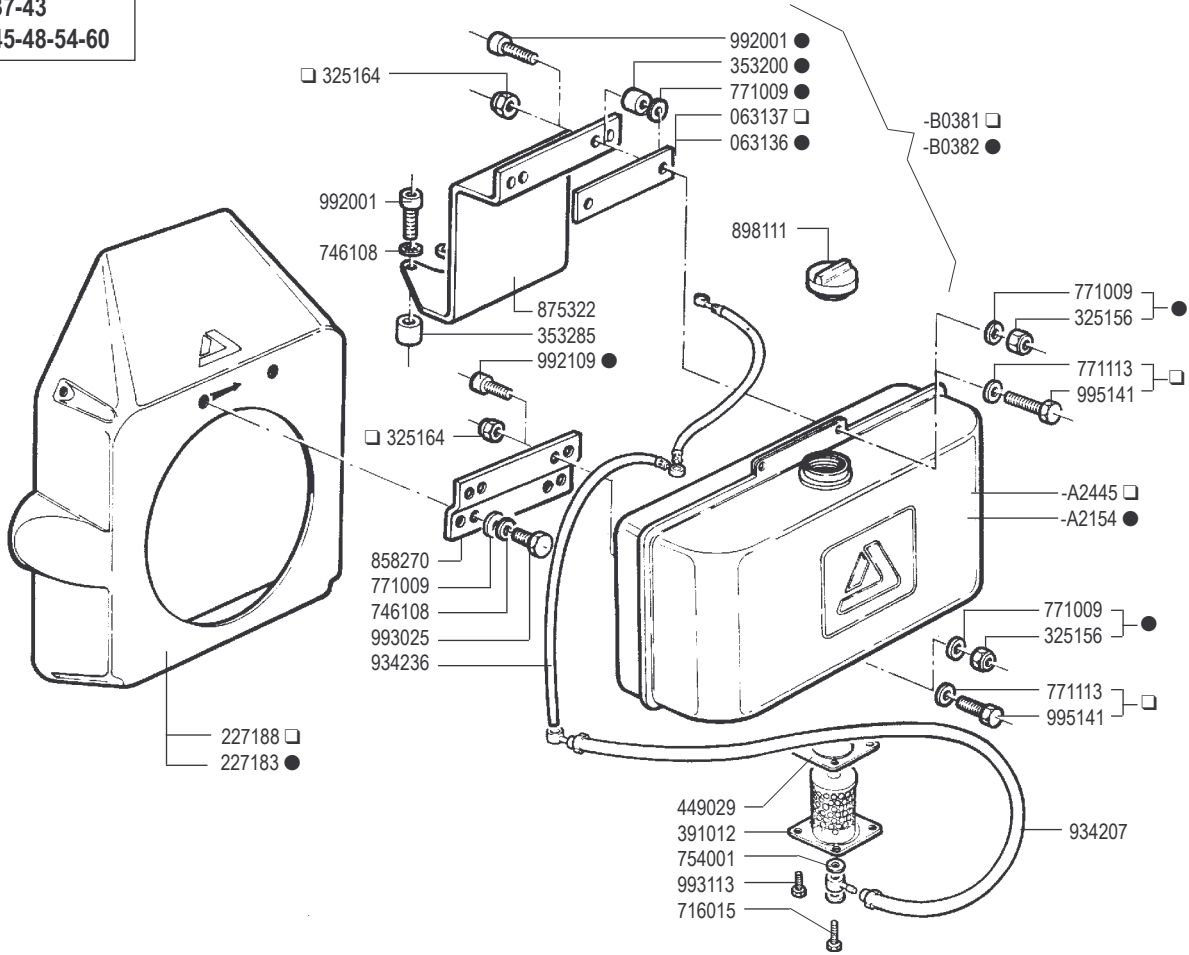

- ADN 37-43
- ADN 45-48-54-60