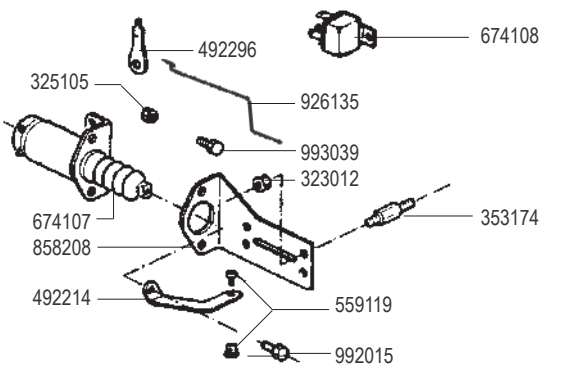

- ◆ Motore con elettromagnete stop
Engine with mechanical stop by solenoid
- ◆ Motore conelettrovalvola stop
Engine with solenoid valve for stop

712131
712132 ◆◆

187152
◆187153
◆187154

-A2688

- (A) KIT -A2585 - 674132
- (B) KIT -A2578 - 674131

- (A) Pressostato normalmente aperto - Oil pressure switch normally open
- (B) Pressostato normalmente chiuso - Oil pressure switch normally closed

□ ADN 37- 43 - 47

● ADN 54

RICAMBI - SPARE PARTS - ERSATZTEILE - PIECES DETACHEES - REPUESTOS