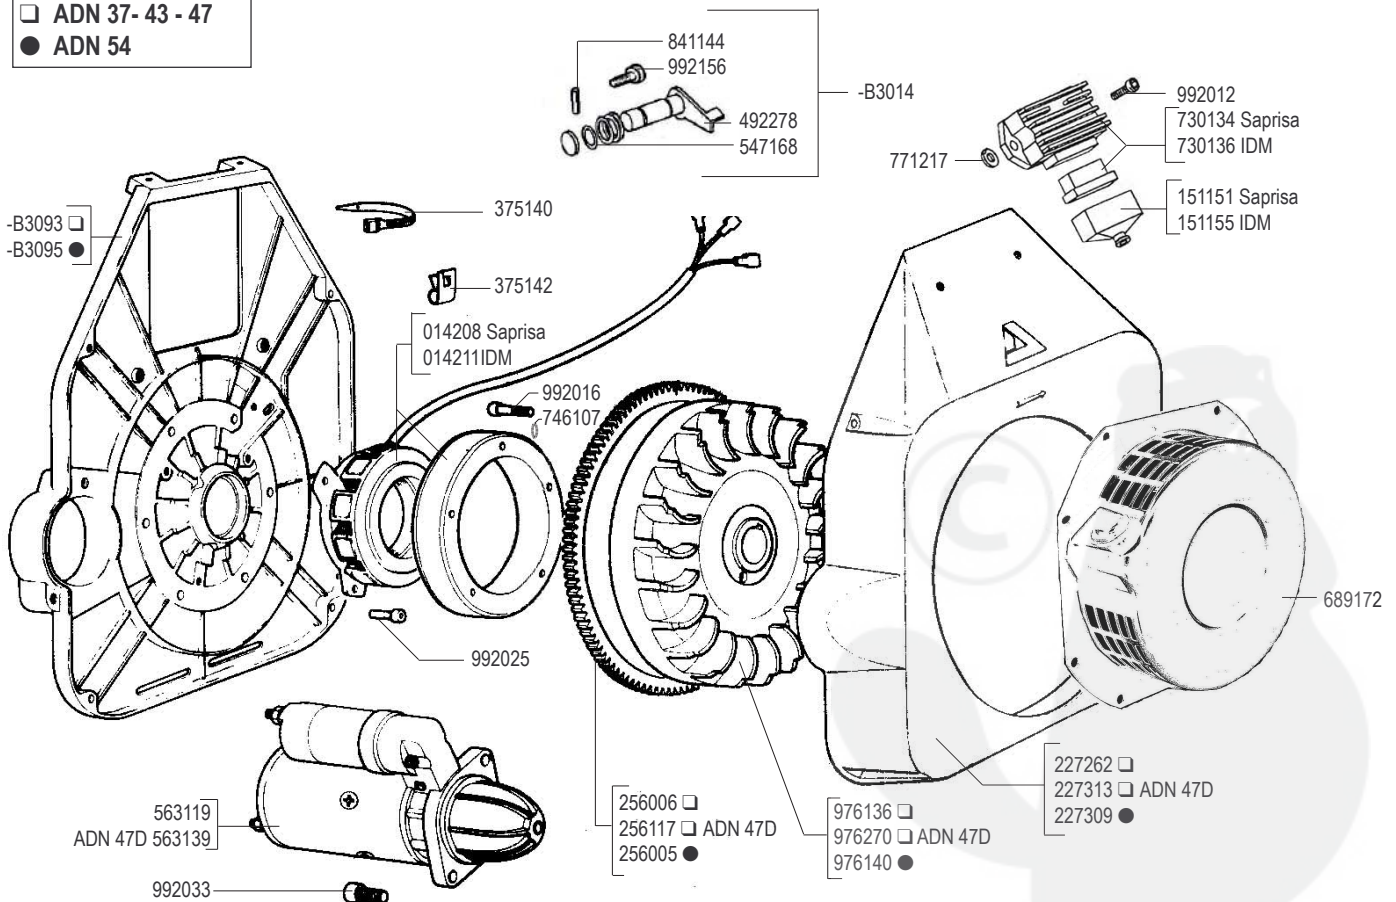

RICAMBI - SPARE PARTS - ERSATZTEILE - PIECES DETACHEES - REPUESTOS

□ ADN 37- 43 - 47

● ADN 54