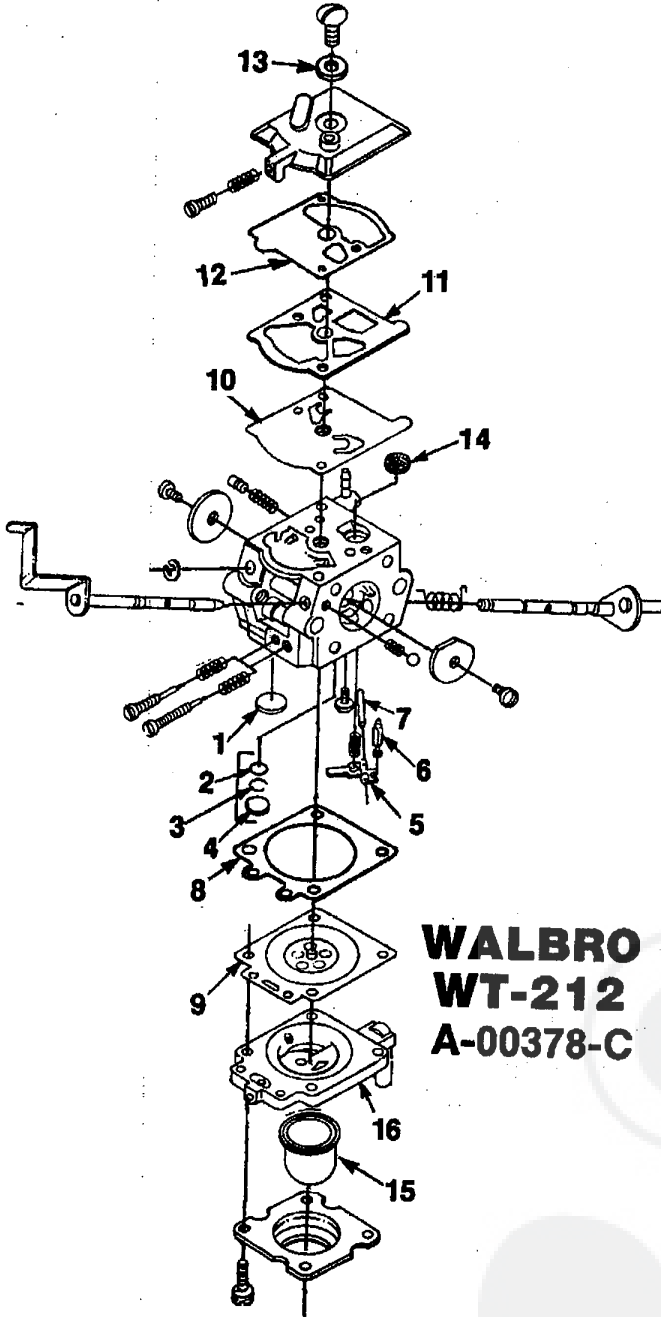

- Ⓢ CARBURETOR
- Ⓣ CARBURATEUR
- Ⓛ CARBURATEUR
- Ⓢ VERGÄSER
- Ⓛ CARBURATORE
- Ⓢ CARBURADORE
- Ⓢ CARBURADOR

**WALBRO
WT-212
A-00378-C**