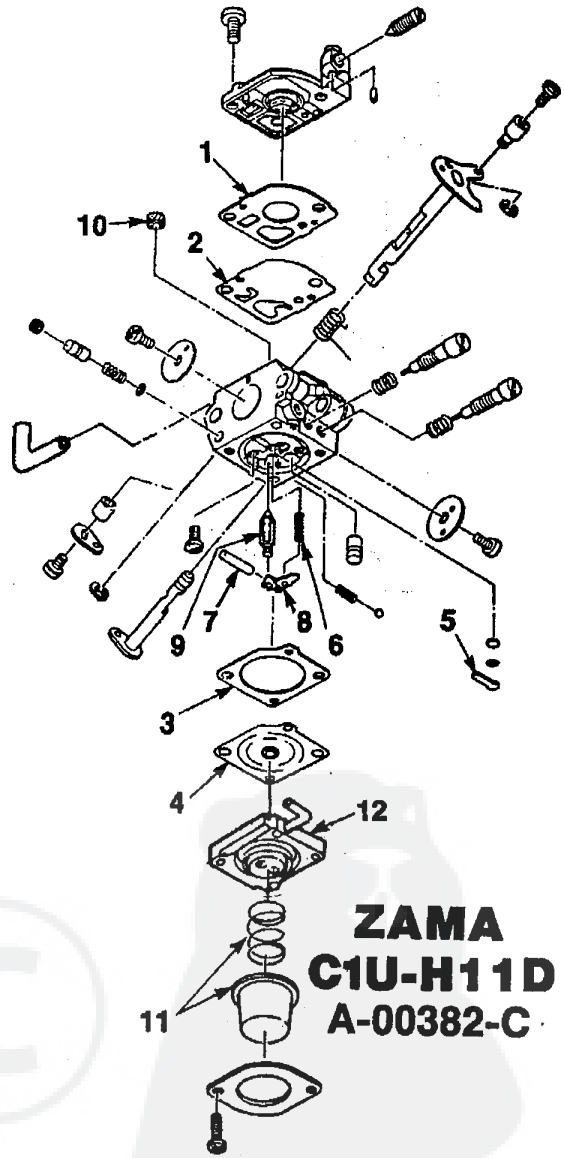

**ZAMA
C1U-H11D
A-00382-C**