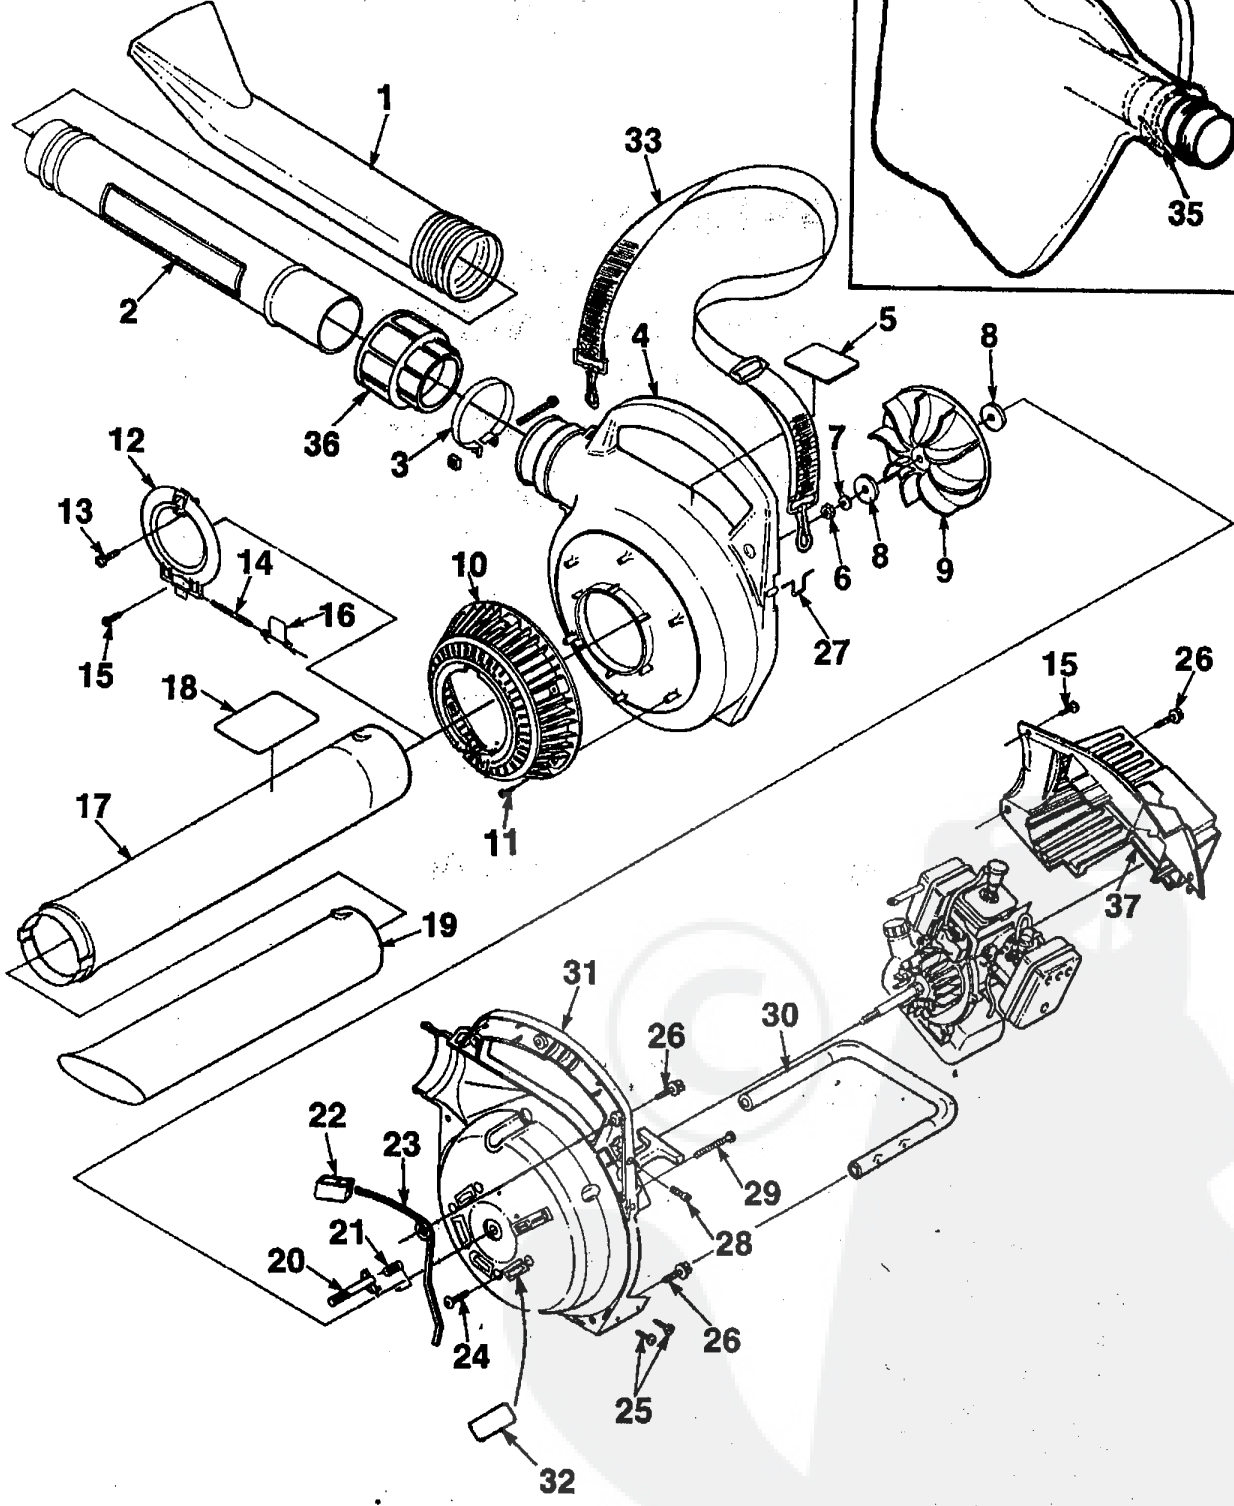

Technical drawing header with various symbols and characters.

- ⊕ Figure 1
- ⊙ Figure 1
- ⊗ Figuur 1
- ⊖ Abbildung 1
- ⊕ Figura 1
- ⊙ Figura 1
- ⊗ Figura 1

2

No. Nr. No. No.	Part No. Pièce No. Stuknummer Teil Nr. Pezzo No. No. de Peça	Description	Qty. Qté. Aantal Menge. Qtà. Cant. Qte.	No. Nr. No. No.	Part No. Pièce No. Stuknummer Teil Nr. Pezzo No. No. de Peça	Description	Qty. Qté. Aantal Menge. Qtà. Cant. Qte.
1	88060	SCREW- Sems Hex Hd. (10-24 x 2 1/2")	2	29	98767-A	GASKET- Crankcase	1
2	A-00366	COVER- Muffler	1	30	A-01036-A	PISTON & ROD ASSEMBLY	1
3	00381	WASHER- Insulating	1	31	96935	Includes: RING- Piston	1
4	84117	WASHER- Flat 3/8"	1	32	98758-3	CRANKSHAFT	1
5	00387	SPRING- Compression	1	33	69250	KEY- Woodruff	1
6	00777	DEFLECTOR- Muffler	1	34	A-00107-A	CRANKCASE ASSEMBLY	1
7	98860-A	SPACER- Muffler	2	35	98800	Includes: SEAL- Shaft	1
8	00388-B	SCREEN- Spark arrestor	1	36	98797	BEARING- Ball	1
9	98783	PLATE- Reinforcing	1	37	98799	RING- Retaining	1
10	98781	BODY- Muffler	1	38	98798	BEARING- Ball	1
11	00394-A	GASKET- Muffler	1	39	94711-CS	MODULE- Ignition	1
12	A-00108	CYLINDER & GASKET	1	40	82540	SCREW- Thd forming (8-32 x 1")	2
13	03703-A	GASKET- Cylinder	1	41	A-95007	ROTOR & STARTER PAWL	1
14	00775-A	GASKET- Heat dam	1	42	A-70285-E	Includes: STARTER PAWL KIT	1
15	98768	HEAT DAM	1	43	00377	ADAPTER- Fan	1
16	82459-1	SCREW (10-24 x 1")	2	44	84065	WASHER- Flat (5/16")	1
17	98766-A	GASKET- Carburetor	1	45	A-01441	TANK- Fuel	1
18	A-00378-C	CARBURETOR (WT-212) Walbro	1	46	49422	Includes: FILTER- Fuel	1
19	A-00382-C	CARBURETOR (CIU-H11D) Zama	1	47	94772-32	TUBING- Rubber (8")	2
	A-01440-A	AIR FILTER ASSY.	1	48	98268	CLAMP- Wire	1
		Includes: DECAL- Choke/Run	1	49	01439-32	TUBING- Rubber (8")	1
20	00772	SCREW- Machine (10-24 x 2 1/4")	2	50	A-00982-A	FUEL CAP ASSEMBLY	1
21	82542	AIR FILTER	1	51	03134	Includes: VALVE- Duck Bill	1
22	D-98760-A	NUT	2	52	98913	FILTER	1
23	81208	SCREW- Thread forming (#8 x 3/4")	A/R	53	98805-A	GASKET- Fuel cap	1
24	82536	COVER- Crankcase	1	54	82569	SCREW- Thd. forming	3
25	98754-B	BUMPER- Rubber	3				
26	98792	SCREW- Thd forming (#10-24 x 3/4")	8				
27	82538	SPARK PLUG	1				