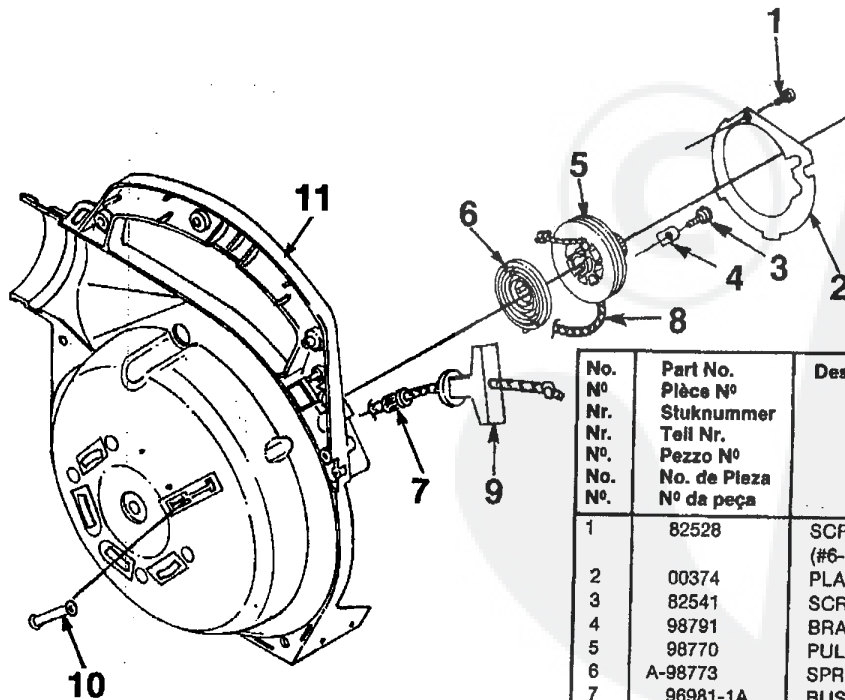

Technical drawing header with various symbols and characters.

- ⊕ Figure 1
- ⊙ Figure 1
- ⊗ Figuur 1
- ⊖ Abbildung 1
- ⊕ Figura 1
- ⊙ Figura 1
- ⊗ Figura 1

2

No. Nr. No. No.	Part No. Pièce No. Stuknummer Teil Nr. Pezzo No. No. de Peça	Description	Qty. Qté. Aantal Menge. Qtà. Cant. Qte.	No. Nr. No. No.	Part No. Pièce No. Stuknummer Teil Nr. Pezzo No. No. de Peça	Description	Qty. Qté. Aantal Menge. Qtà. Cant. Qte.
1	88060	SCREW- Sems Hex Hd. (10-24 x 2 1/2")	2	29	98767-A	GASKET- Crankcase	1
2	A-00366	COVER- Muffler	1	30	A-01036-A	PISTON & ROD ASSEMBLY	1
3	00381	WASHER- Insulating	1	31	96935	Includes: RING- Piston	1
4	84117	WASHER- Flat 3/8"	1	32	98758-3	CRANKSHAFT	1
5	00387	SPRING- Compression	1	33	69250	KEY- Woodruff	1
6	00777	DEFLECTOR- Muffler	1	34	A-00107-A	CRANKCASE ASSEMBLY	1
7	98860-A	SPACER- Muffler	2	35	98800	Includes: SEAL- Shaft	1
8	00388-B	SCREEN- Spark arrestor	1	36	98797	BEARING- Ball	1
9	98783	PLATE- Reinforcing	1	37	98799	RING- Retaining	1
10	98781	BODY- Muffler	1	38	98798	BEARING- Ball	1
11	00394-A	GASKET- Muffler	1	39	94711-CS	MODULE- Ignition	1
12	A-00108	CYLINDER & GASKET	1	40	82540	SCREW- Thd forming (8-32 x 1")	2
13	03703-A	GASKET- Cylinder	1	41	A-95007	ROTOR & STARTER PAWL	1
14	00775-A	GASKET- Heat dam	1	42	A-70285-E	Includes: STARTER PAWL KIT	1
15	98768	HEAT DAM	1	43	00377	ADAPTER- Fan	1
16	82459-1	SCREW (10-24 x 1")	2	44	84065	WASHER- Flat (5/16")	1
17	98766-A	GASKET- Carburetor	1	45	A-01441	TANK- Fuel	1
18	A-00378-C	CARBURETOR (WT-212) Walbro	1	46	49422	Includes: FILTER- Fuel	1
19	A-00382-C	CARBURETOR (CIU-H11D) Zama	1	47	94772-32	TUBING- Rubber (8")	2
	A-01440-A	AIR FILTER ASSY.	1	48	98268	CLAMP- Wire	1
		Includes: DECAL- Choke/Run	1	49	01439-32	TUBING- Rubber (8")	1
20	00772	SCREW- Machine (10-24 x 2 1/4")	2	50	A-00982-A	FUEL CAP ASSEMBLY	1
21	82542	AIR FILTER	1	51	03134	Includes: VALVE- Duck Bill	1
22	D-98760-A	NUT	2	52	98913	FILTER	1
23	81208	SCREW- Thread forming (#8 x 3/4")	A/R	53	98805-A	GASKET- Fuel cap	1
24	82536	COVER- Crankcase	1	54	82569	SCREW- Thd. forming	3
25	98754-B	BUMPER- Rubber	3				
26	98792	SCREW- Thd forming (#10-24 x 3/4")	8				
27	82538	SPARK PLUG	1				