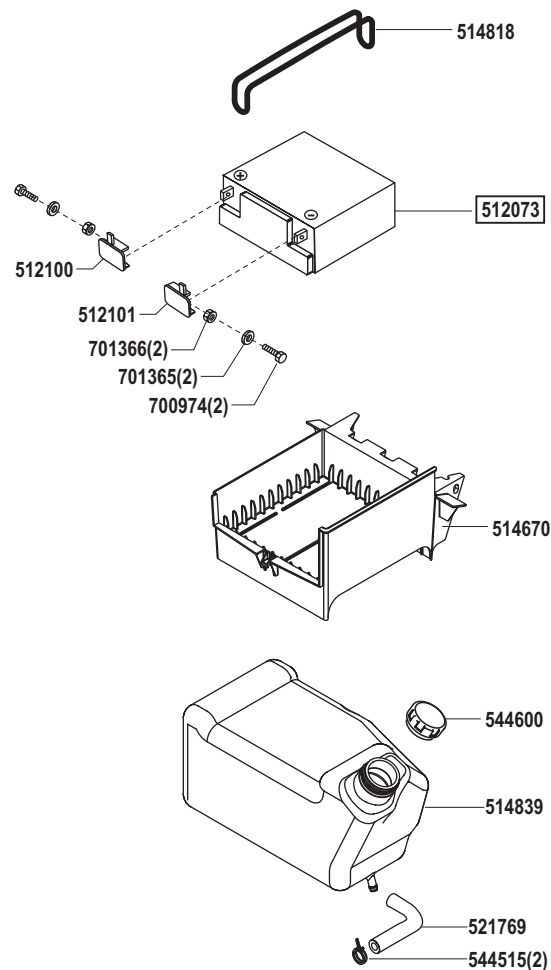

# SENTINEL 180/102

Art. Nr. 118297

MUAL + spare parts no.- see below Example: MUAL 700 664

E18297-5

a	b	c	d	e	f
06/02					

# SENTINEL 180/102

Art. Nr. 118297

MUAL + spare parts no.- see below Example: MUAL 700 664

E18297-6

a	b	c	d	e	f
---	---	---	---	---	---

# SENTINEL 180/102

Art. Nr. 118297

MUAL + spare parts no.- see below Example: MUAL 700 664

E18297-7

a	b	c	d	e	f
---	---	---	---	---	---

# SENTINEL 180/102

Art. Nr. 118297

MUAL + spare parts no.- see below Example: MUAL 700 664

L 1	= rosa	pink
L 2	= grau	grey
L 3	= weiß	white
L 4	= braun	brown
L 5	= grün	green
L 6	= schwarz	black
L 7	= rot	red
L 8	= violett	violet
L 9	= orange	orange
L 10	= gelb	yellow
L 11	= blau	blue
L 12	= rot/weiß	red/white
L 13	= weiß/blau	white/blue
L 14 a	= rot	red
(L 14 b)	= rot	red
(L 15 a)	= rot	red
(L 15 b)	= rot	red
(L 16)	= blau	blue
L 17	= grün/rot	green/red
L 1a	= rot	red
L 2a	= rot	red