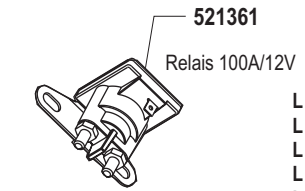

# SENTINEL 180/102

Art. Nr. 118297

MUAL + spare parts no.- see below Example: MUAL 700 664

E18297-7

a	b	c	d	e	f
---	---	---	---	---	---

# SENTINEL 180/102

Art. Nr. 118297

MUAL + spare parts no.- see below Example: MUAL 700 664

L 1	= rosa	pink
L 2	= grau	grey
L 3	= weiß	white
L 4	= braun	brown
L 5	= grün	green
L 6	= schwarz	black
L 7	= rot	red
L 8	= violett	violet
L 9	= orange	orange
L 10	= gelb	yellow
L 11	= blau	blue
L 12	= rot/weiß	red/white
L 13	= weiß/blau	white/blue
L 14 a	= rot	red
(L 14 b)	= rot	red
(L 15 a)	= rot	red
(L 15 b)	= rot	red
(L 16)	= blau	blue
L 17	= grün/rot	green/red
L 1a	= rot	red
L 2a	= rot	red