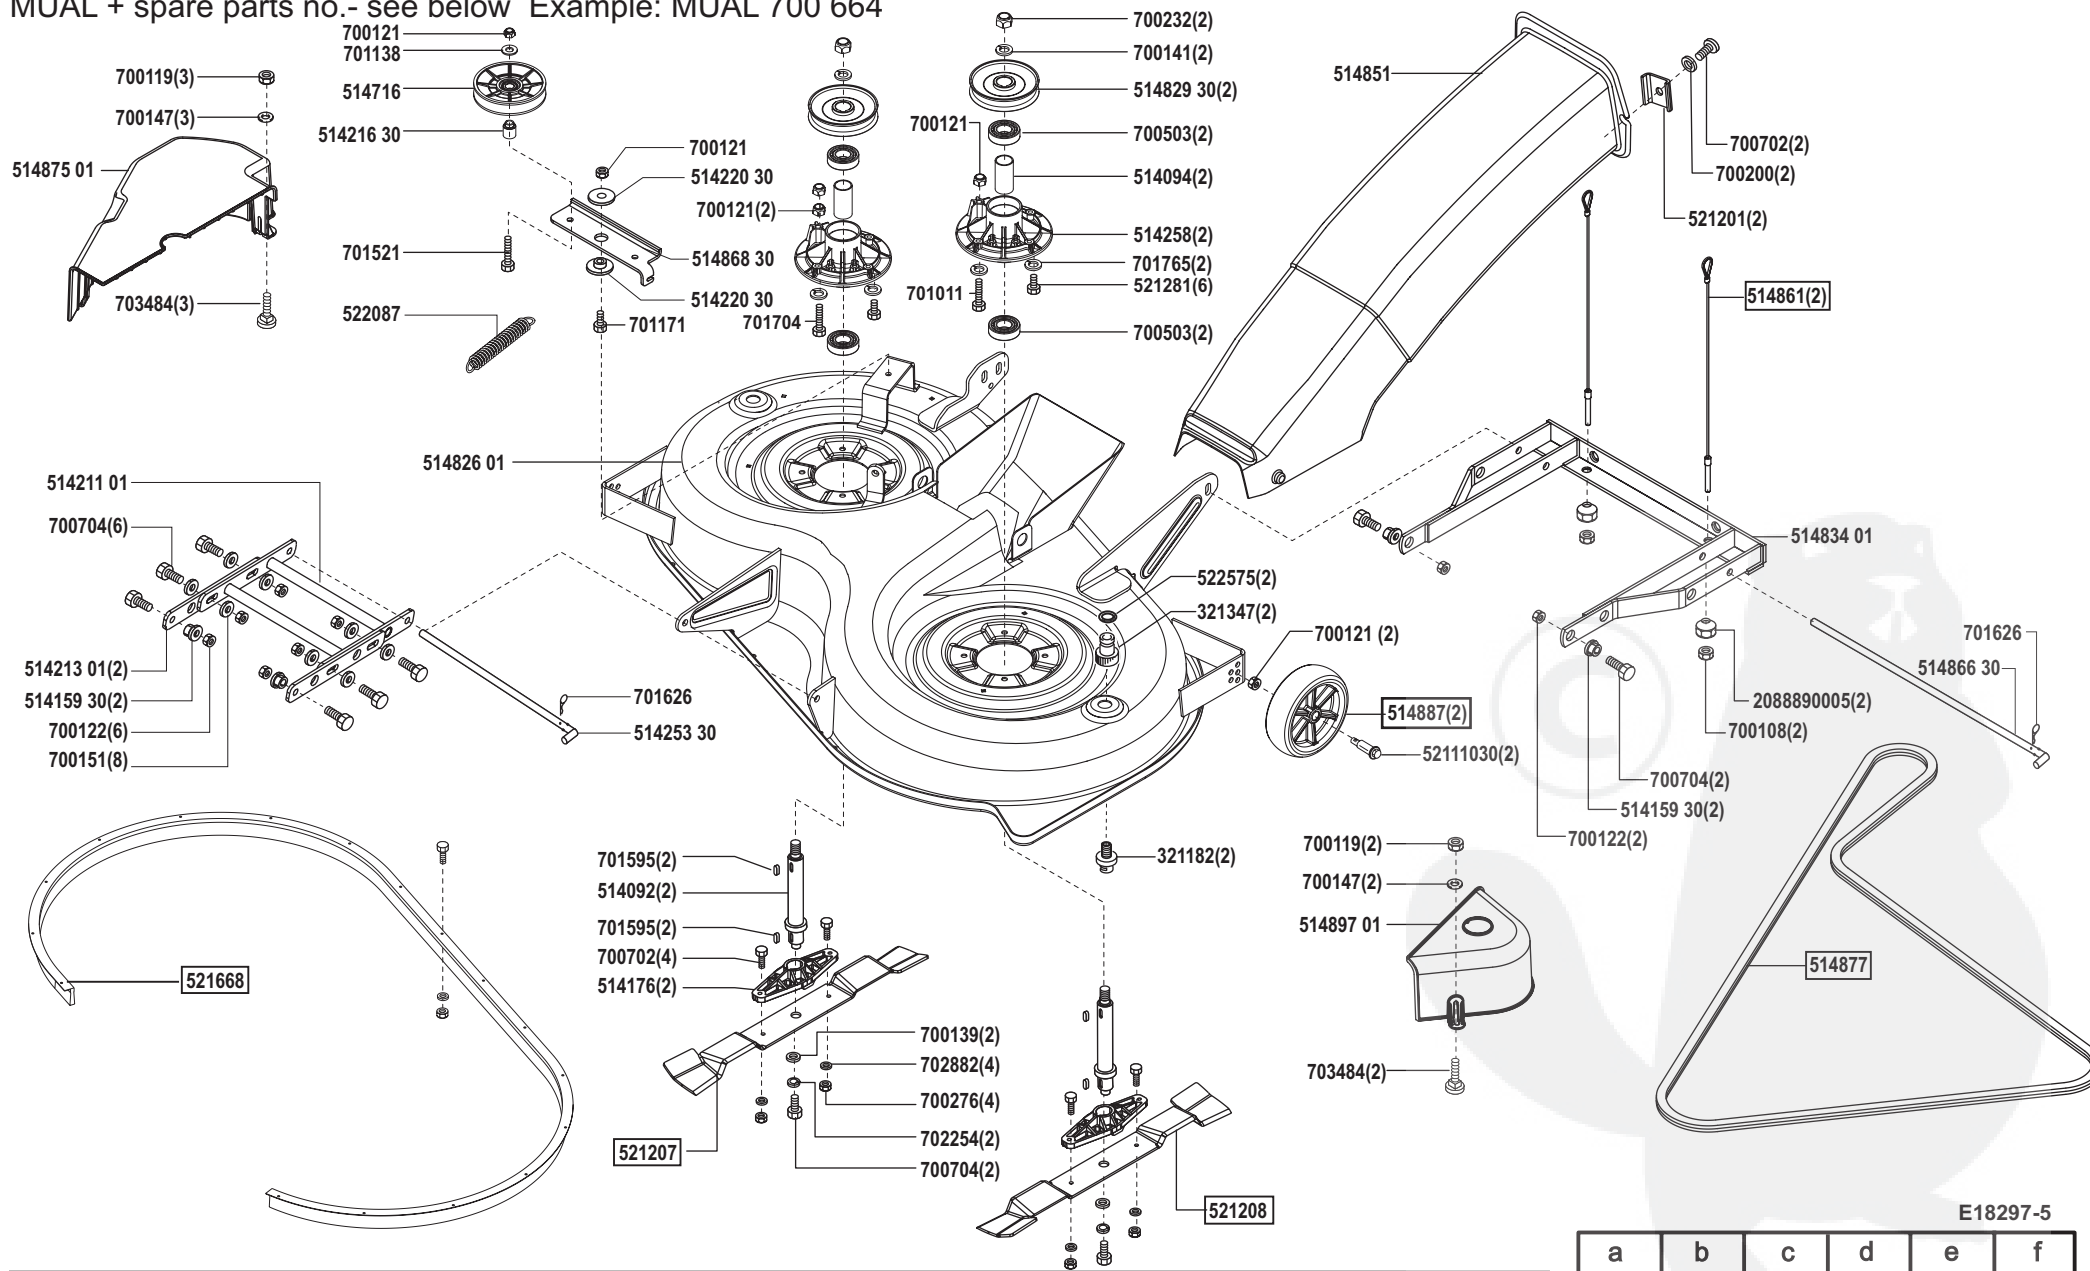

# SENTINEL 180/102

Art. Nr. 118297

MUAL + spare parts no.- see below Example: MUAL 700 664

E18297-3

a	b	c	d	e	f
04/02	06/02				

# SENTINEL 180/102

Art. Nr. 118297

MUAL + spare parts no.- see below Example: MUAL 700 664

E18297-5

a	b	c	d	e	f
06/02					

# SENTINEL 180/102

Art. Nr. 118297

MUAL + spare parts no.- see below Example: MUAL 700 664

E18297-6

a	b	c	d	e	f
---	---	---	---	---	---

# SENTINEL 180/102

Art. Nr. 118297

MUAL + spare parts no.- see below Example: MUAL 700 664

L 1	= rosa	pink
L 2	= grau	grey
L 3	= weiß	white
L 4	= braun	brown
L 5	= grün	green
L 6	= schwarz	black
L 7	= rot	red
L 8	= violett	violet
L 9	= orange	orange
L 10	= gelb	yellow
L 11	= blau	blue
L 12	= rot/weiß	red/white
L 13	= weiß/blau	white/blue
L 14 a	= rot	red
(L 14 b)	= rot	red
(L 15 a)	= rot	red
(L 15 b)	= rot	red
(L 16)	= blau	blue
L 17	= grün/rot	green/red
L 1a	= rot	red
L 2a	= rot	red