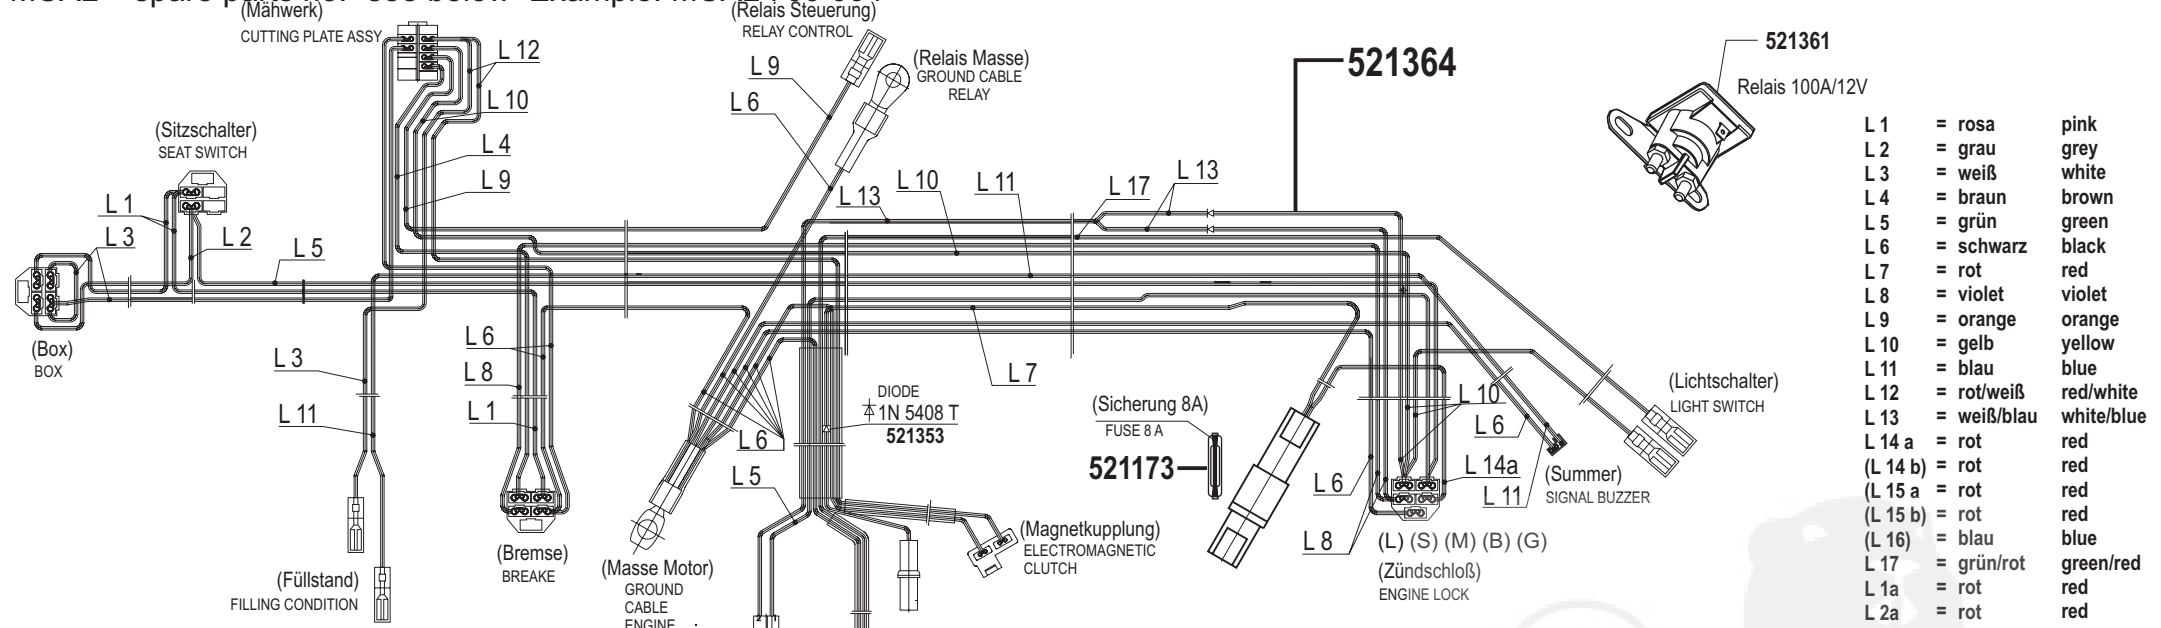

# SENTINEL 180/102

Art. Nr. 118297

MUAL + spare parts no.- see below Example: MUAL 700 664

E18297-7

a	b	c	d	e	f
---	---	---	---	---	---

# SENTINEL 180/102

Art. Nr. 118297

MUAL + spare parts no.- see below Example: MUAL 700 664

L 1	= rosa	pink
L 2	= grau	grey
L 3	= weiß	white
L 4	= braun	brown
L 5	= grün	green
L 6	= schwarz	black
L 7	= rot	red
L 8	= violett	violet
L 9	= orange	orange
L 10	= gelb	yellow
L 11	= blau	blue
L 12	= rot/weiß	red/white
L 13	= weiß/blau	white/blue
L 14 a	= rot	red
(L 14 b)	= rot	red
(L 15 a)	= rot	red
(L 15 b)	= rot	red
(L 16)	= blau	blue
L 17	= grün/rot	green/red
L 1a	= rot	red
L 2a	= rot	red