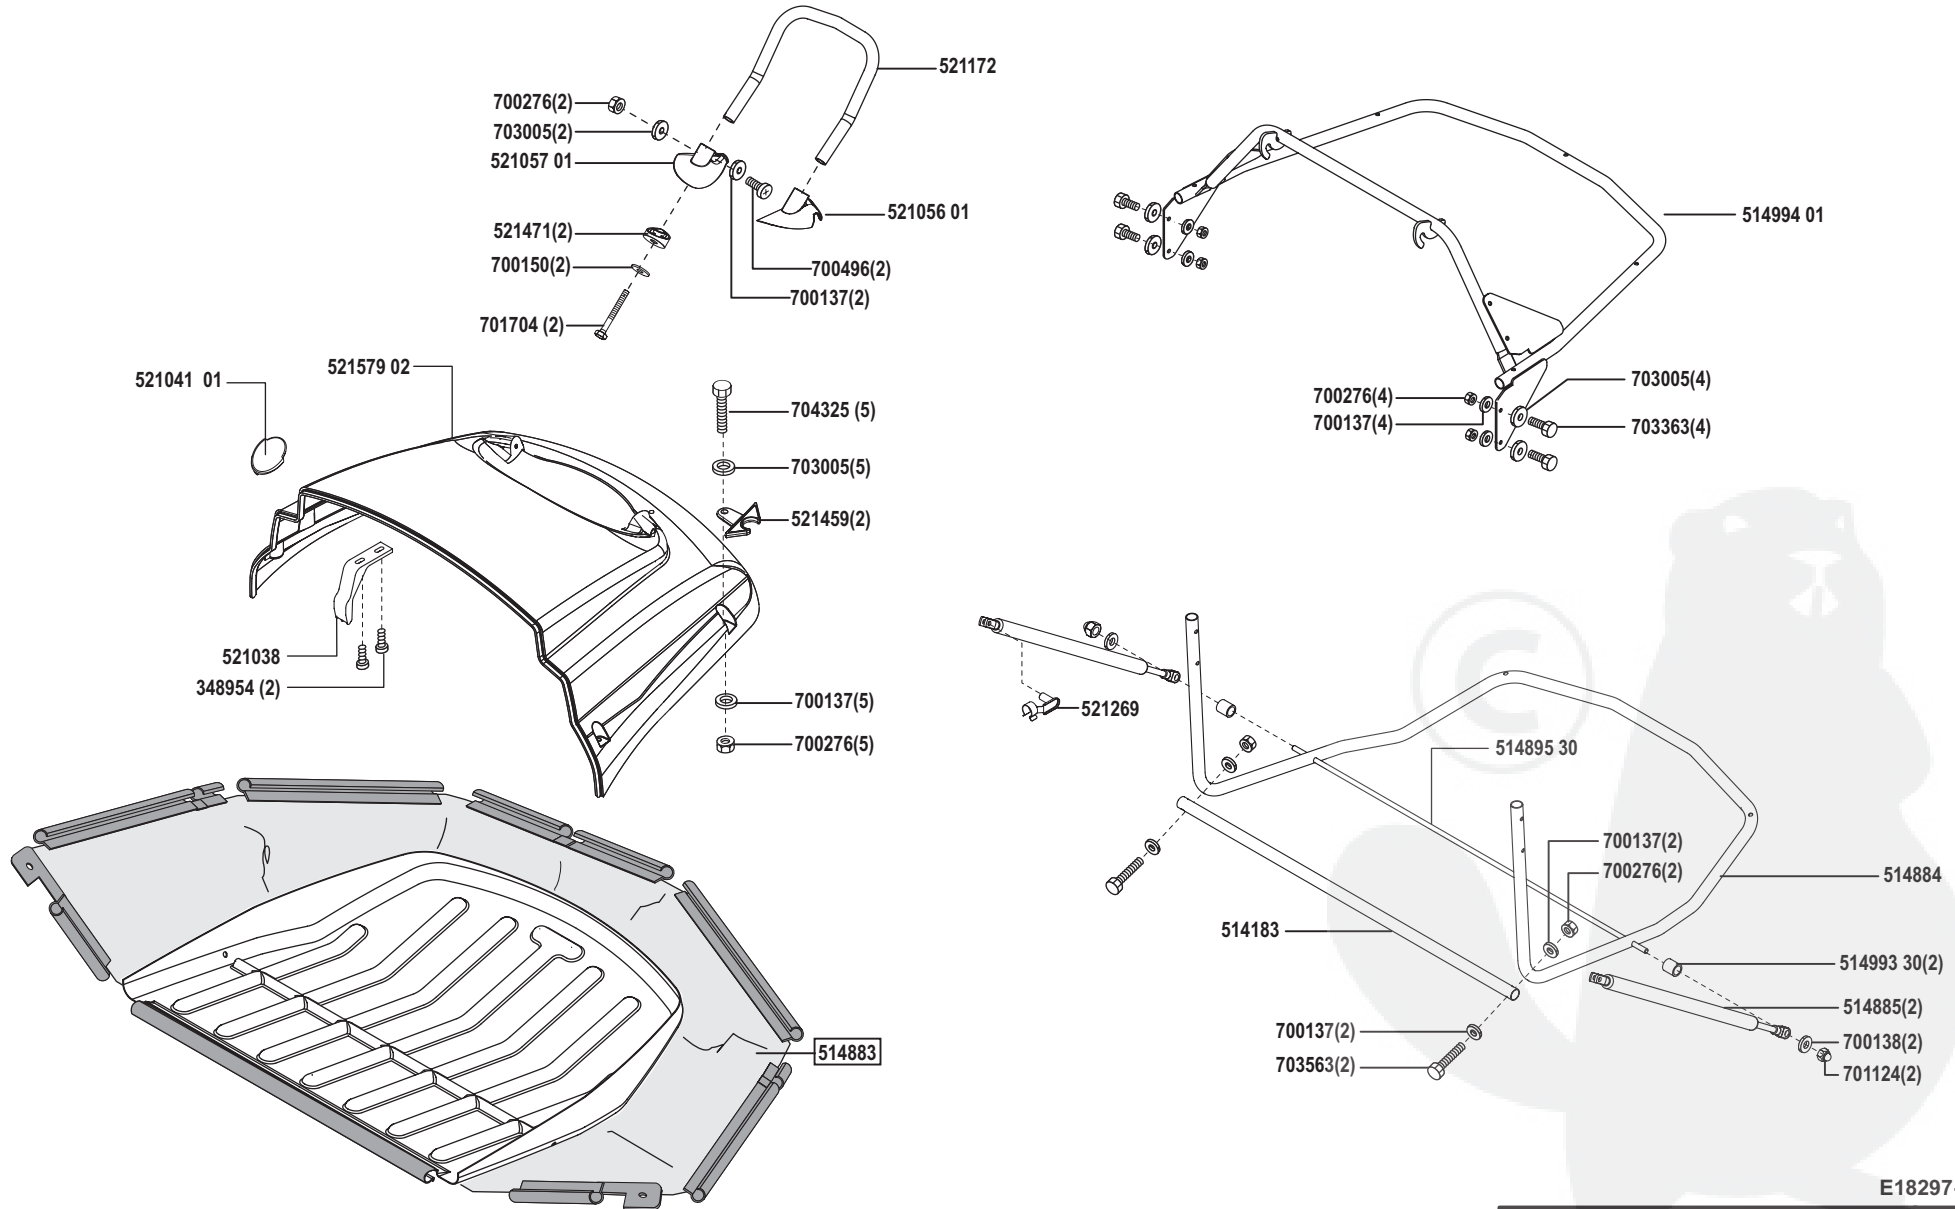

# SENTINEL 180/102

Art. Nr. 118297

MUAL + spare parts no.- see below Example: MUAL 700 664

E18297-5

a	b	c	d	e	f
06/02					

# SENTINEL 180/102

Art. Nr. 118297

MUAL + spare parts no.- see below Example: MUAL 700 664

E18297-6

a	b	c	d	e	f
---	---	---	---	---	---

# SENTINEL 180/102

Art. Nr. 118297

MUAL + spare parts no.- see below Example: MUAL 700 664

E18297-7

a	b	c	d	e	f
---	---	---	---	---	---

# SENTINEL 180/102

Art. Nr. 118297

MUAL + spare parts no.- see below Example: MUAL 700 664

L 1	= rosa	pink
L 2	= grau	grey
L 3	= weiß	white
L 4	= braun	brown
L 5	= grün	green
L 6	= schwarz	black
L 7	= rot	red
L 8	= violett	violet
L 9	= orange	orange
L 10	= gelb	yellow
L 11	= blau	blue
L 12	= rot/weiß	red/white
L 13	= weiß/blau	white/blue
L 14 a	= rot	red
(L 14 b)	= rot	red
(L 15 a)	= rot	red
(L 15 b)	= rot	red
(L 16)	= blau	blue
L 17	= grün/rot	green/red
L 1a	= rot	red
L 2a	= rot	red