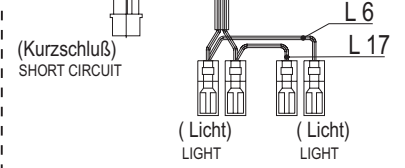

# SENTINEL 180/102

Art. Nr. 118297

MUAL + spare parts no.- see below Example: MUAL 700 664

E18297-7

a	b	c	d	e	f
---	---	---	---	---	---

# SENTINEL 180/102

Art. Nr. 118297

MUAL + spare parts no.- see below Example: MUAL 700 664

L 1	= rosa	pink
L 2	= grau	grey
L 3	= weiß	white
L 4	= braun	brown
L 5	= grün	green
L 6	= schwarz	black
L 7	= rot	red
L 8	= violett	violet
L 9	= orange	orange
L 10	= gelb	yellow
L 11	= blau	blue
L 12	= rot/weiß	red/white
L 13	= weiß/blau	white/blue
L 14 a	= rot	red
(L 14 b)	= rot	red
(L 15 a)	= rot	red
(L 15 b)	= rot	red
(L 16)	= blau	blue
L 17	= grün/rot	green/red
L 1a	= rot	red
L 2a	= rot	red