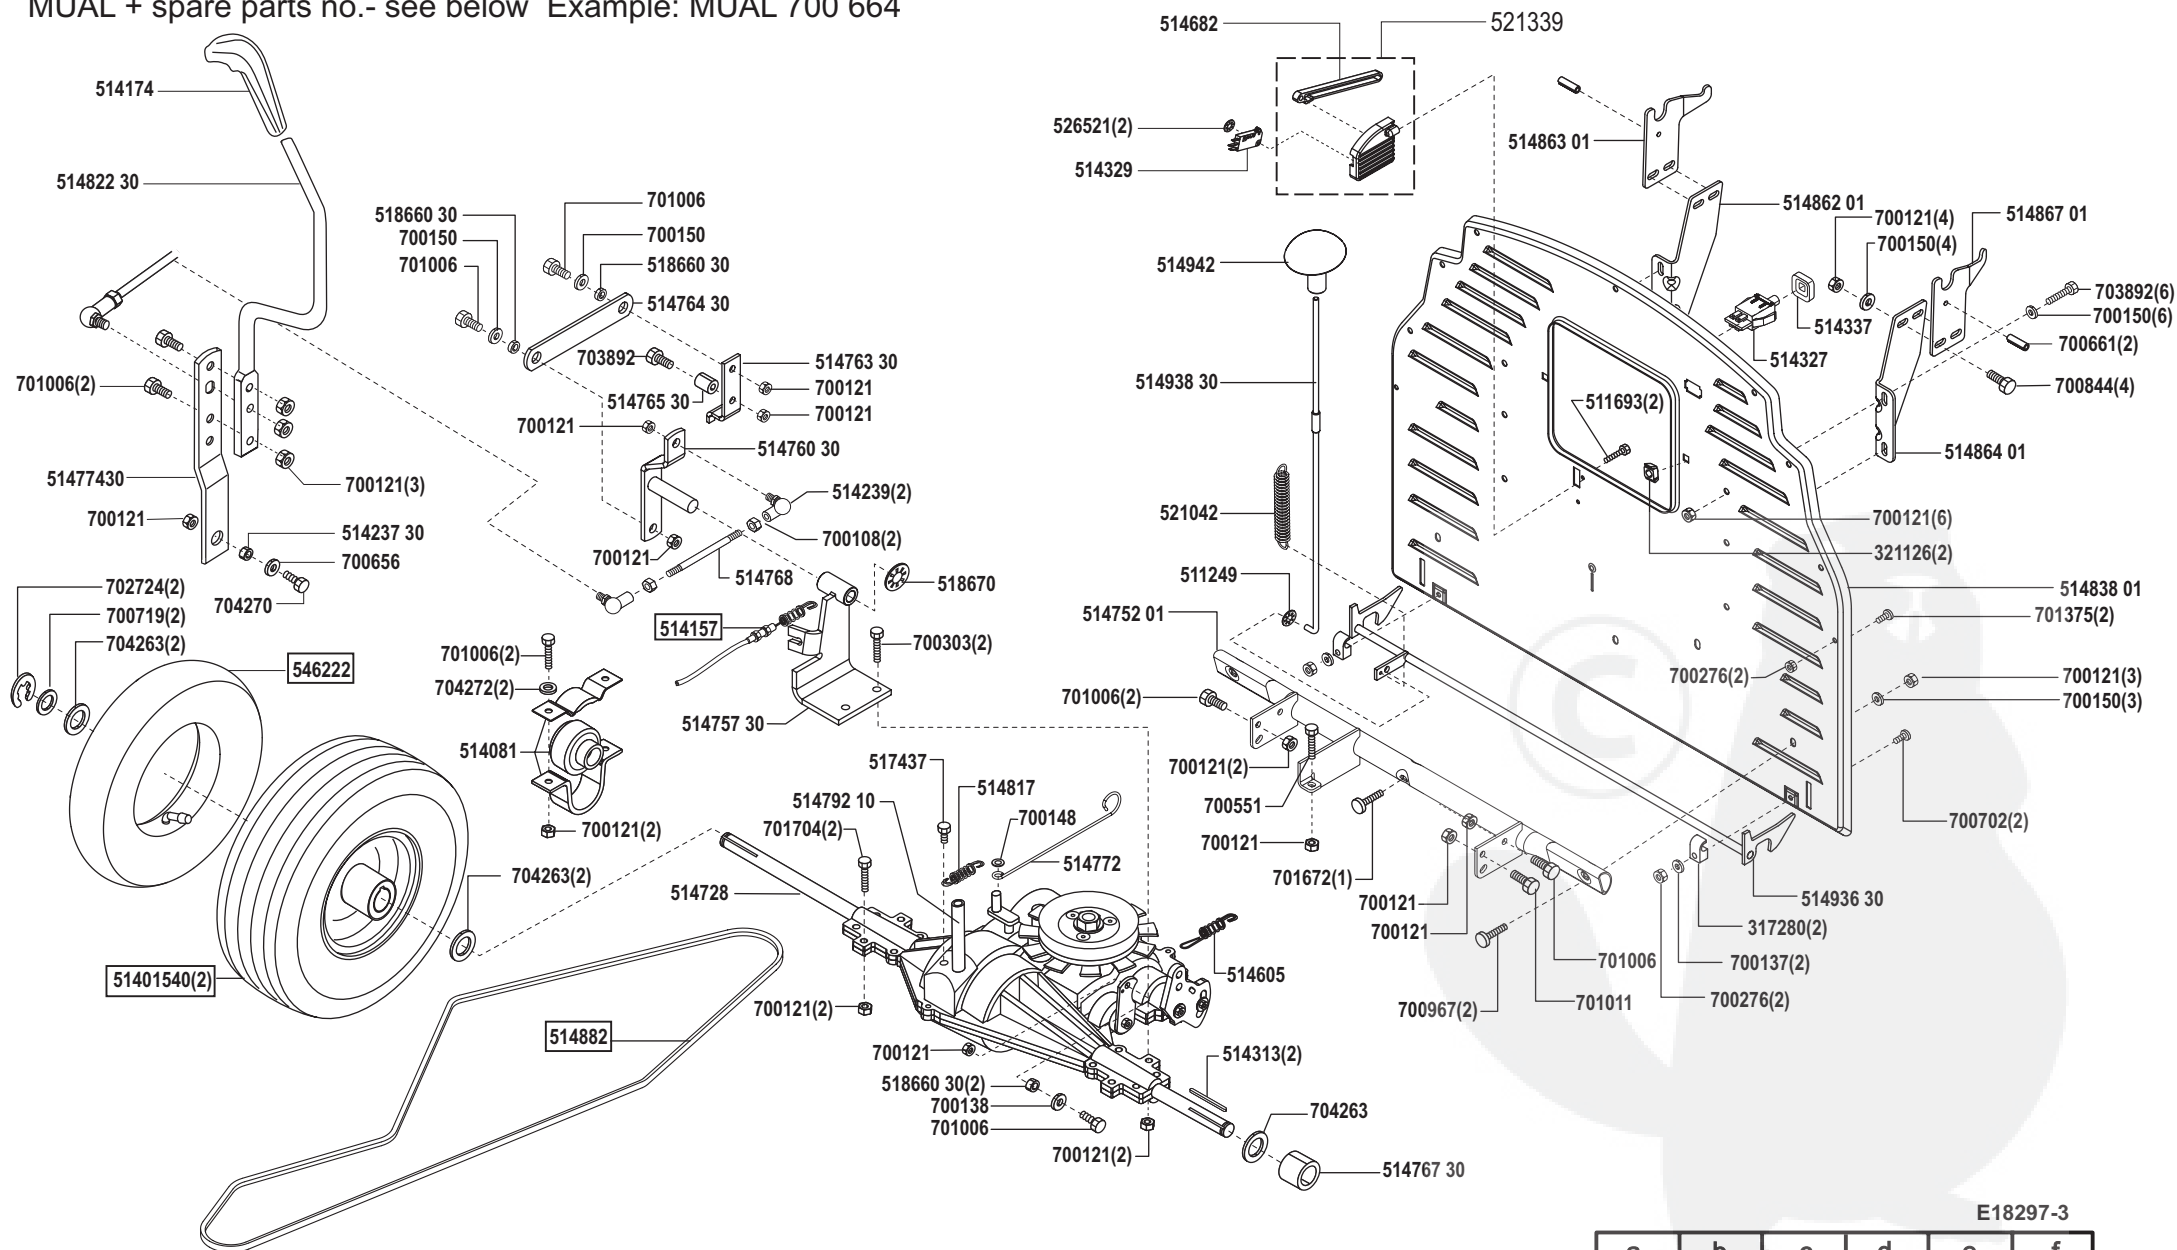

# SENTINEL 180/102

Art. Nr. 118297

MUAL + spare parts no.- see below Example: MUAL 700 664

E18297-3

a	b	c	d	e	f
04/02	06/02				

# SENTINEL 180/102

Art. Nr. 118297

MUAL + spare parts no.- see below Example: MUAL 700 664

E18297-5

a	b	c	d	e	f
06/02					

# SENTINEL 180/102

Art. Nr. 118297

MUAL + spare parts no.- see below Example: MUAL 700 664

E18297-6

a	b	c	d	e	f
---	---	---	---	---	---

# SENTINEL 180/102

Art. Nr. 118297

MUAL + spare parts no.- see below Example: MUAL 700 664

L 1	= rosa	pink
L 2	= grau	grey
L 3	= weiß	white
L 4	= braun	brown
L 5	= grün	green
L 6	= schwarz	black
L 7	= rot	red
L 8	= violett	violet
L 9	= orange	orange
L 10	= gelb	yellow
L 11	= blau	blue
L 12	= rot/weiß	red/white
L 13	= weiß/blau	white/blue
L 14 a	= rot	red
(L 14 b)	= rot	red
(L 15 a)	= rot	red
(L 15 b)	= rot	red
(L 16)	= blau	blue
L 17	= grün/rot	green/red
L 1a	= rot	red
L 2a	= rot	red