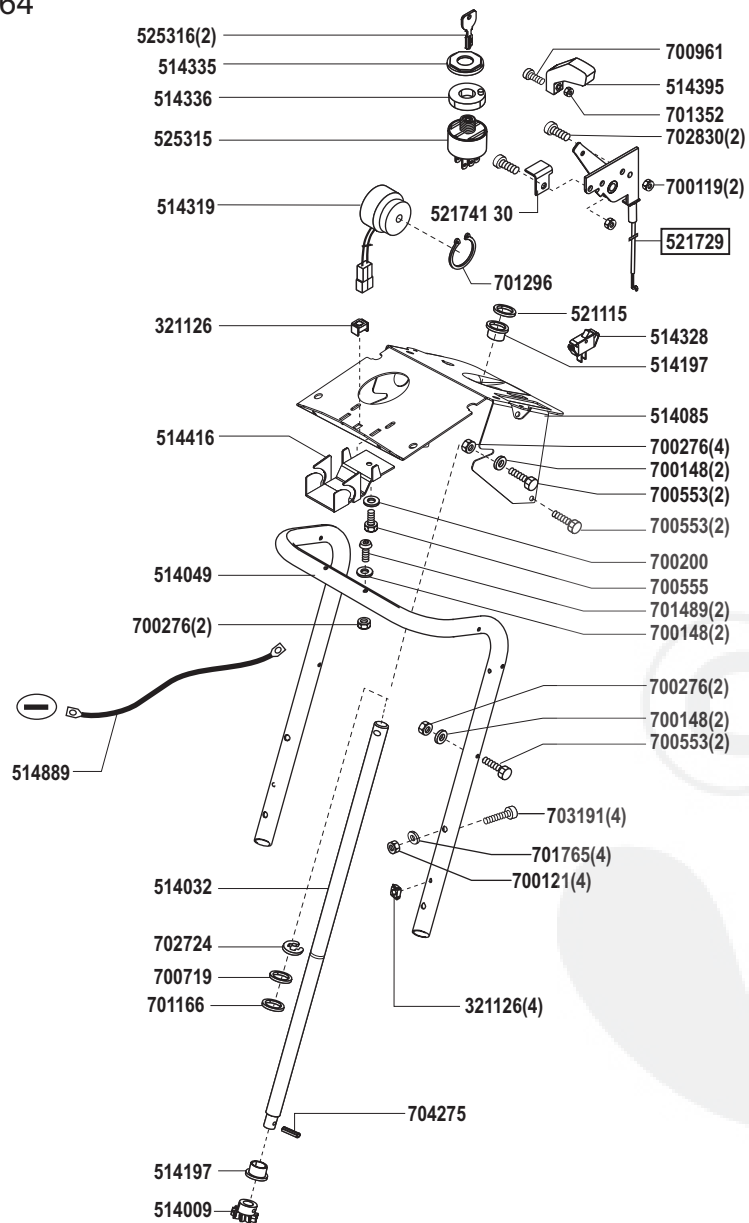

# SENTINEL 180/102

Art. Nr. 118297

MUAL + spare parts no.- see below Example: MUAL 700 664

E18297-5

a	b	c	d	e	f
06/02					

# SENTINEL 180/102

Art. Nr. 118297

MUAL + spare parts no.- see below Example: MUAL 700 664

E18297-6

a	b	c	d	e	f
---	---	---	---	---	---

# SENTINEL 180/102

Art. Nr. 118297

MUAL + spare parts no.- see below Example: MUAL 700 664

E18297-7

a	b	c	d	e	f
---	---	---	---	---	---

# SENTINEL 180/102

Art. Nr. 118297

MUAL + spare parts no.- see below Example: MUAL 700 664

L 1	= rosa	pink
L 2	= grau	grey
L 3	= weiß	white
L 4	= braun	brown
L 5	= grün	green
L 6	= schwarz	black
L 7	= rot	red
L 8	= violett	violet
L 9	= orange	orange
L 10	= gelb	yellow
L 11	= blau	blue
L 12	= rot/weiß	red/white
L 13	= weiß/blau	white/blue
L 14 a	= rot	red
(L 14 b)	= rot	red
(L 15 a)	= rot	red
(L 15 b)	= rot	red
(L 16)	= blau	blue
L 17	= grün/rot	green/red
L 1a	= rot	red
L 2a	= rot	red