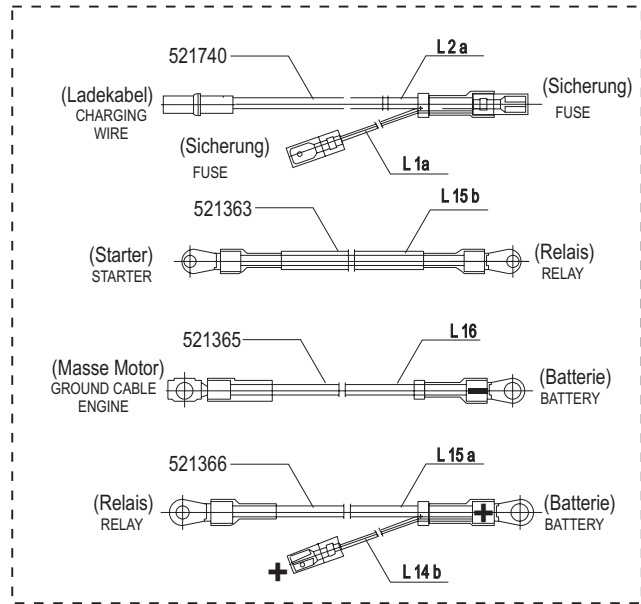

# SENTINEL 180/102

Art. Nr. 118297

MUAL + spare parts no.- see below Example: MUAL 700 664

E18297-6

a	b	c	d	e	f
---	---	---	---	---	---

# SENTINEL 180/102

Art. Nr. 118297

MUAL + spare parts no.- see below Example: MUAL 700 664

E18297-7

a	b	c	d	e	f
---	---	---	---	---	---

# SENTINEL 180/102

Art. Nr. 118297

MUAL + spare parts no.- see below Example: MUAL 700 664

L 1	= rosa	pink
L 2	= grau	grey
L 3	= weiß	white
L 4	= braun	brown
L 5	= grün	green
L 6	= schwarz	black
L 7	= rot	red
L 8	= violett	violet
L 9	= orange	orange
L 10	= gelb	yellow
L 11	= blau	blue
L 12	= rot/weiß	red/white
L 13	= weiß/blau	white/blue
L 14 a	= rot	red
(L 14 b)	= rot	red
(L 15 a)	= rot	red
(L 15 b)	= rot	red
(L 16)	= blau	blue
L 17	= grün/rot	green/red
L 1a	= rot	red
L 2a	= rot	red