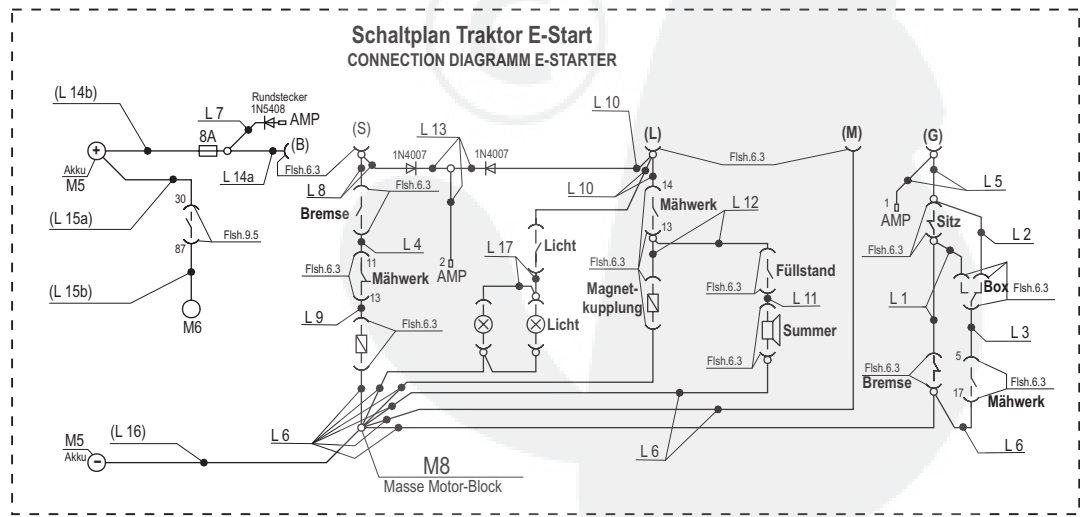

# SENTINEL 180/102

Art. Nr. 118297

MUAL + spare parts no.- see below Example: MUAL 700 664

E18297-7

a	b	c	d	e	f
---	---	---	---	---	---

# SENTINEL 180/102

Art. Nr. 118297

MUAL + spare parts no.- see below Example: MUAL 700 664

L 1	= rosa	pink
L 2	= grau	grey
L 3	= weiß	white
L 4	= braun	brown
L 5	= grün	green
L 6	= schwarz	black
L 7	= rot	red
L 8	= violett	violet
L 9	= orange	orange
L 10	= gelb	yellow
L 11	= blau	blue
L 12	= rot/weiß	red/white
L 13	= weiß/blau	white/blue
L 14 a	= rot	red
(L 14 b)	= rot	red
(L 15 a)	= rot	red
(L 15 b)	= rot	red
(L 16)	= blau	blue
L 17	= grün/rot	green/red
L 1a	= rot	red
L 2a	= rot	red