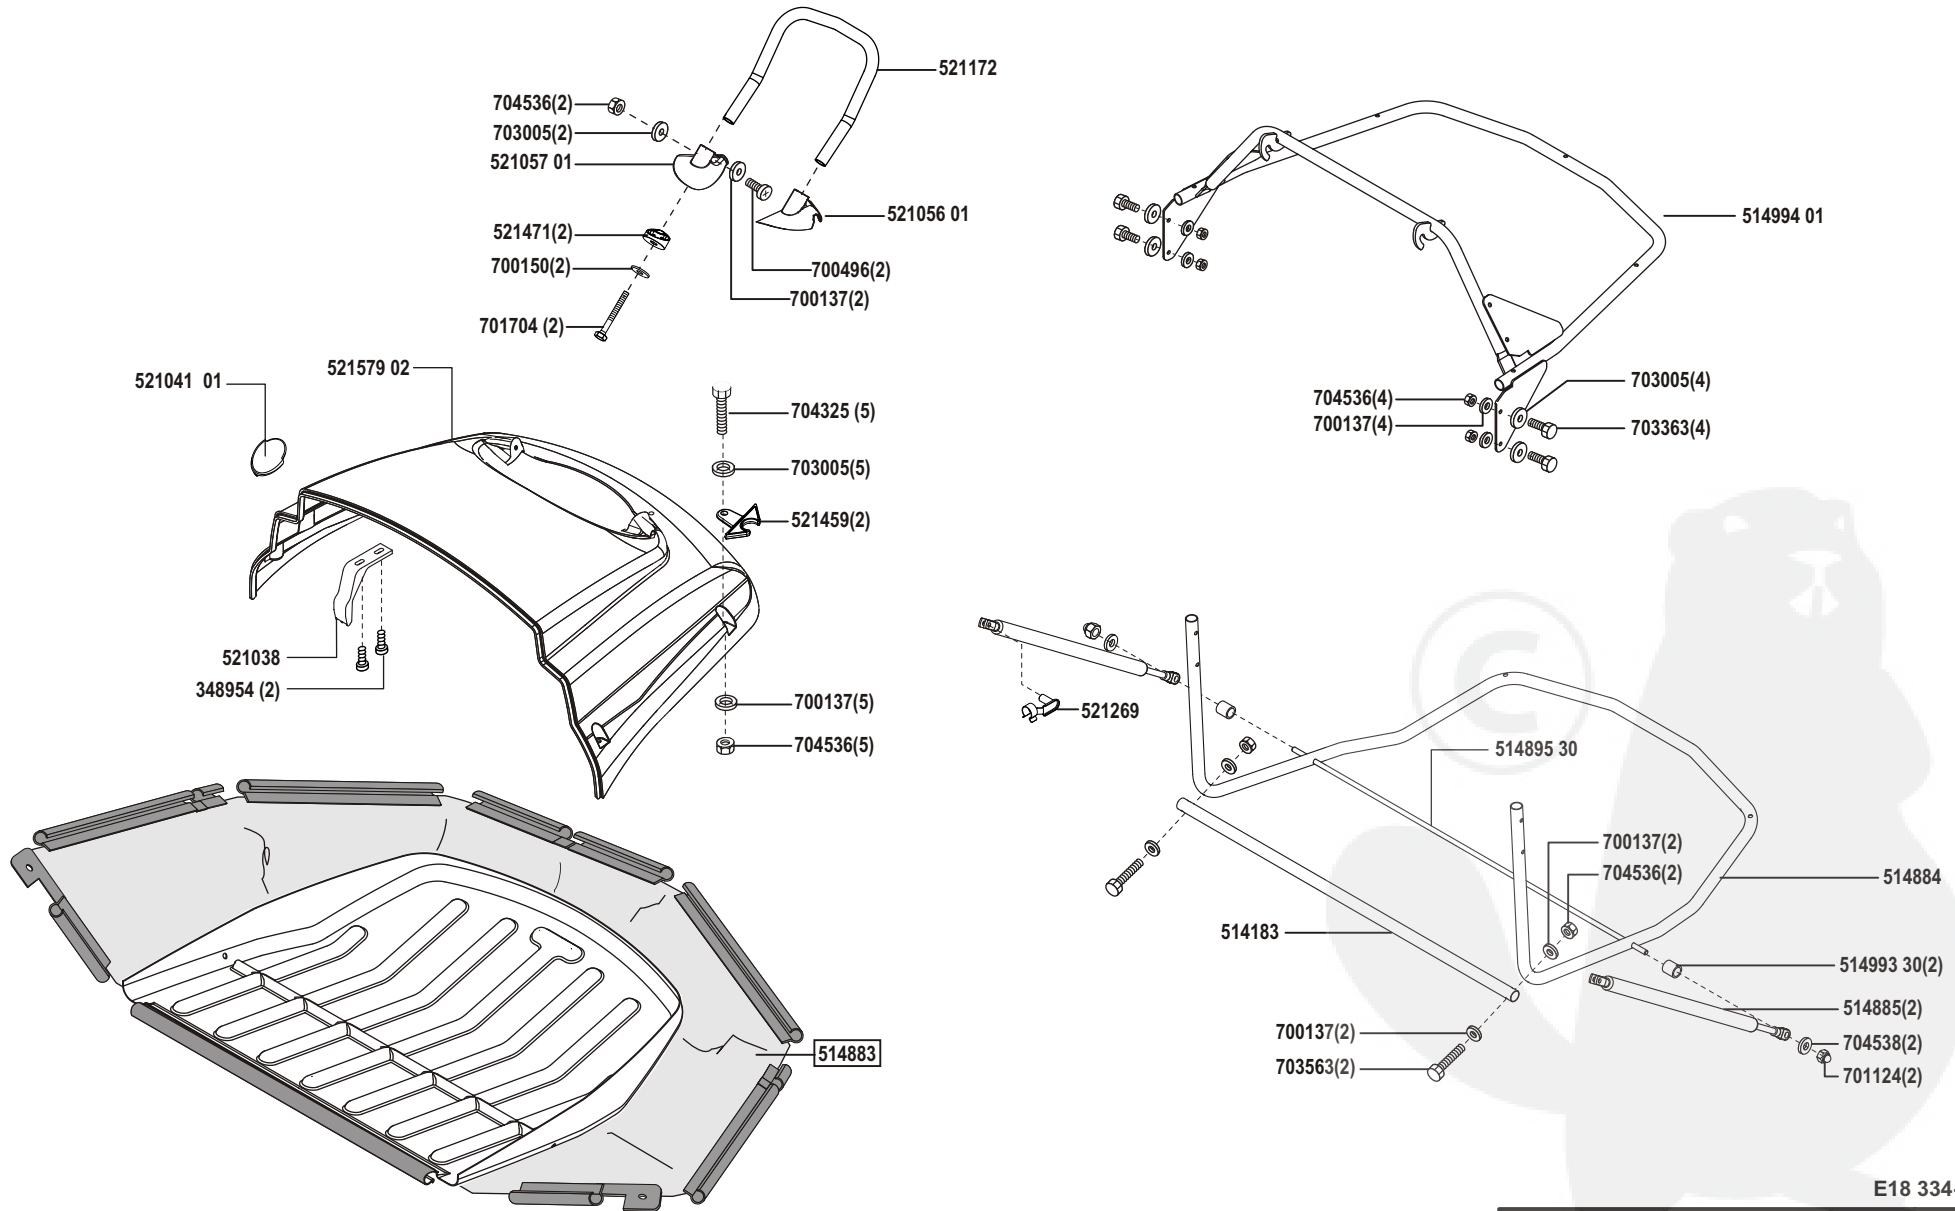

# Power Line T 18-102 HD

Art. Nr. 118334

E18 334-6

a	b	c	d	e	f
---	---	---	---	---	---

# Power Line T 18-102 HD

Art. Nr. 118334

E18 334-7

a	b	c	d	e	f
---	---	---	---	---	---

# Power Line T 18-102 HD

Art. Nr. 118334