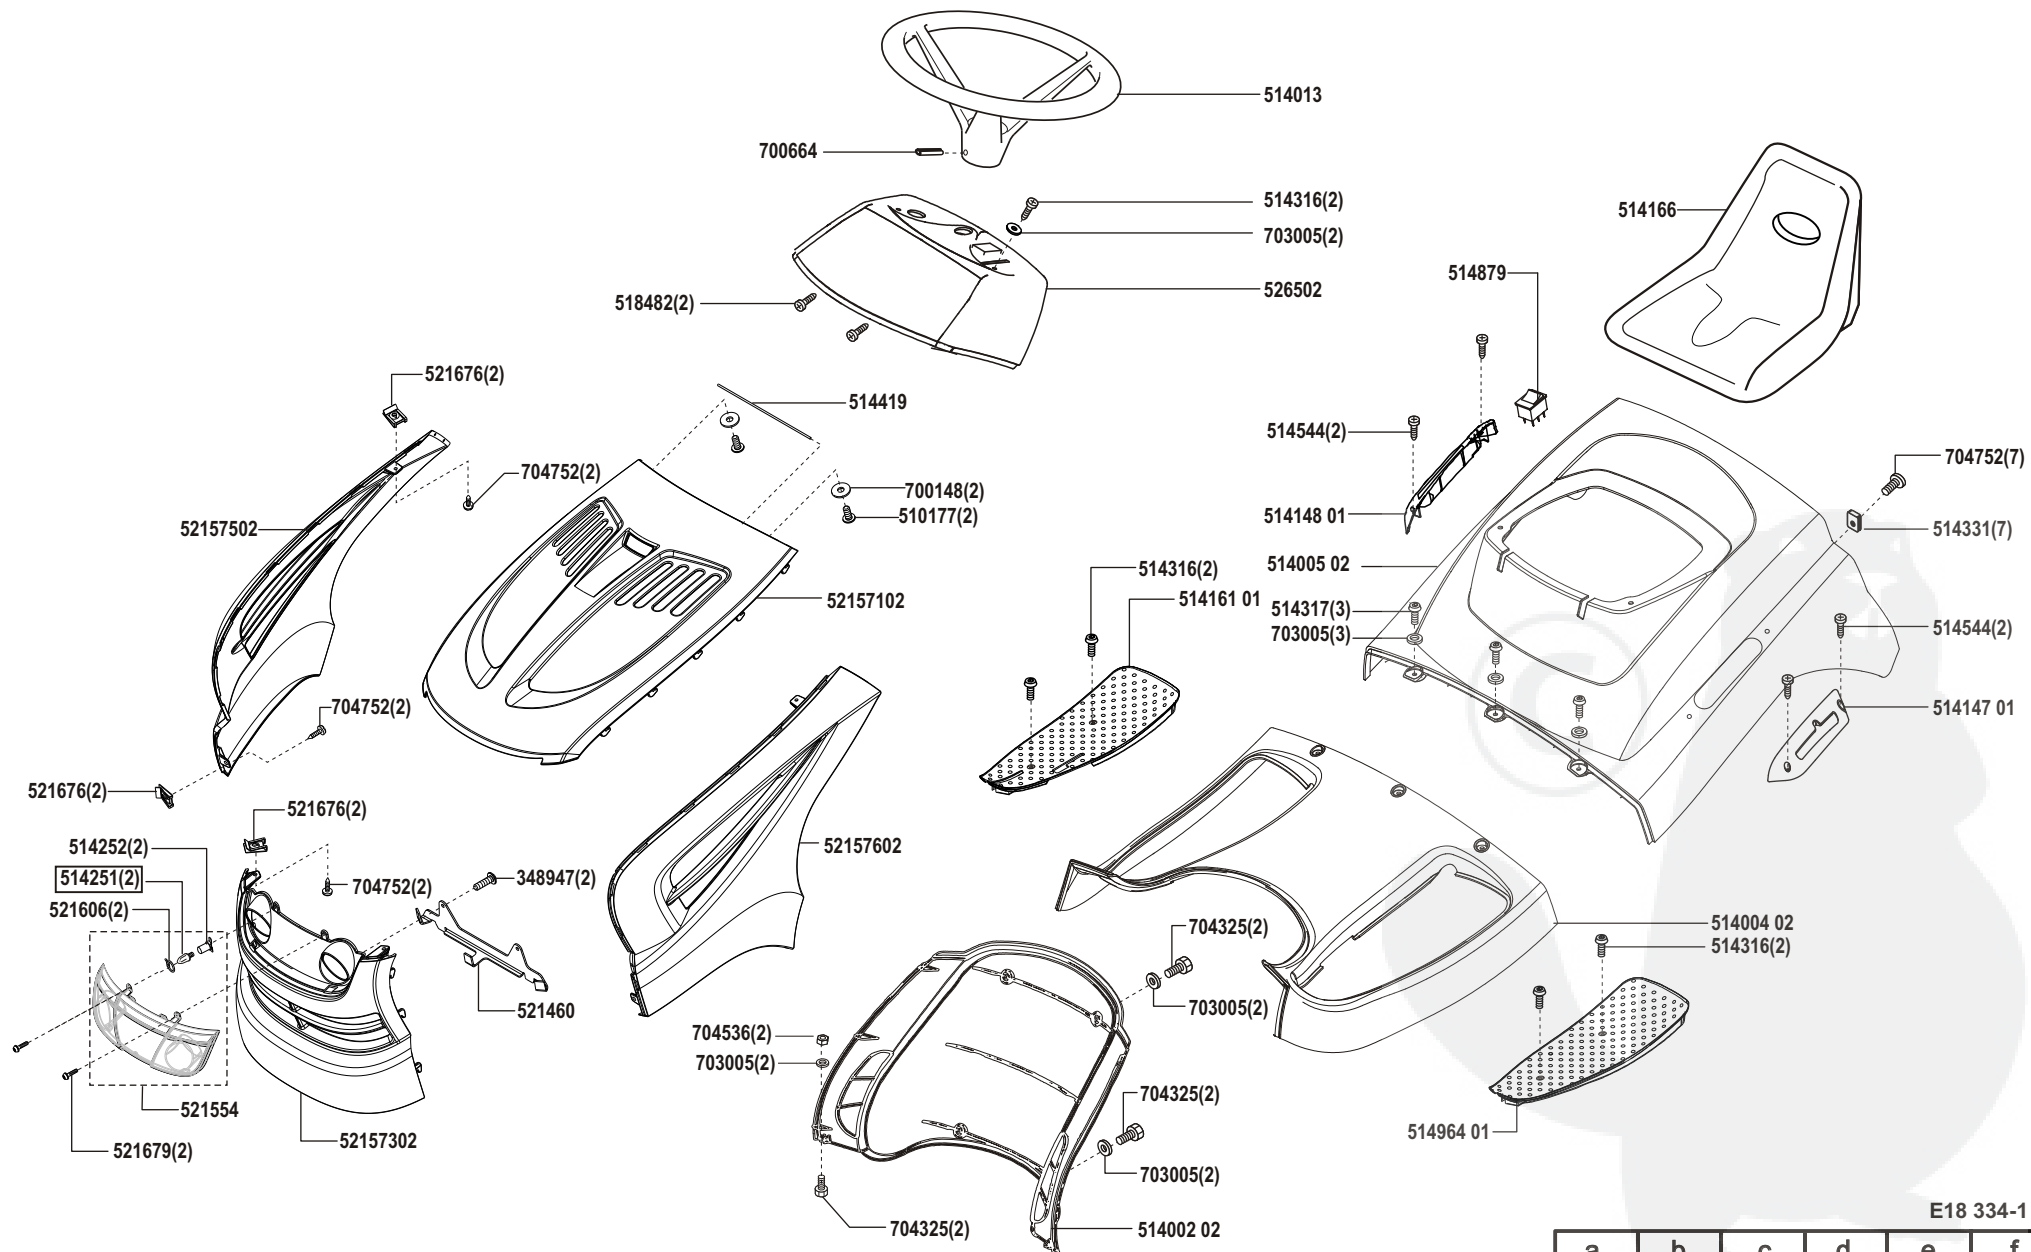

Power Line T 18-102 HD

Art. Nr. 118334

ALKO
Garten+Hobby

E18 334-1

a	b	c	d	e	f
09/02