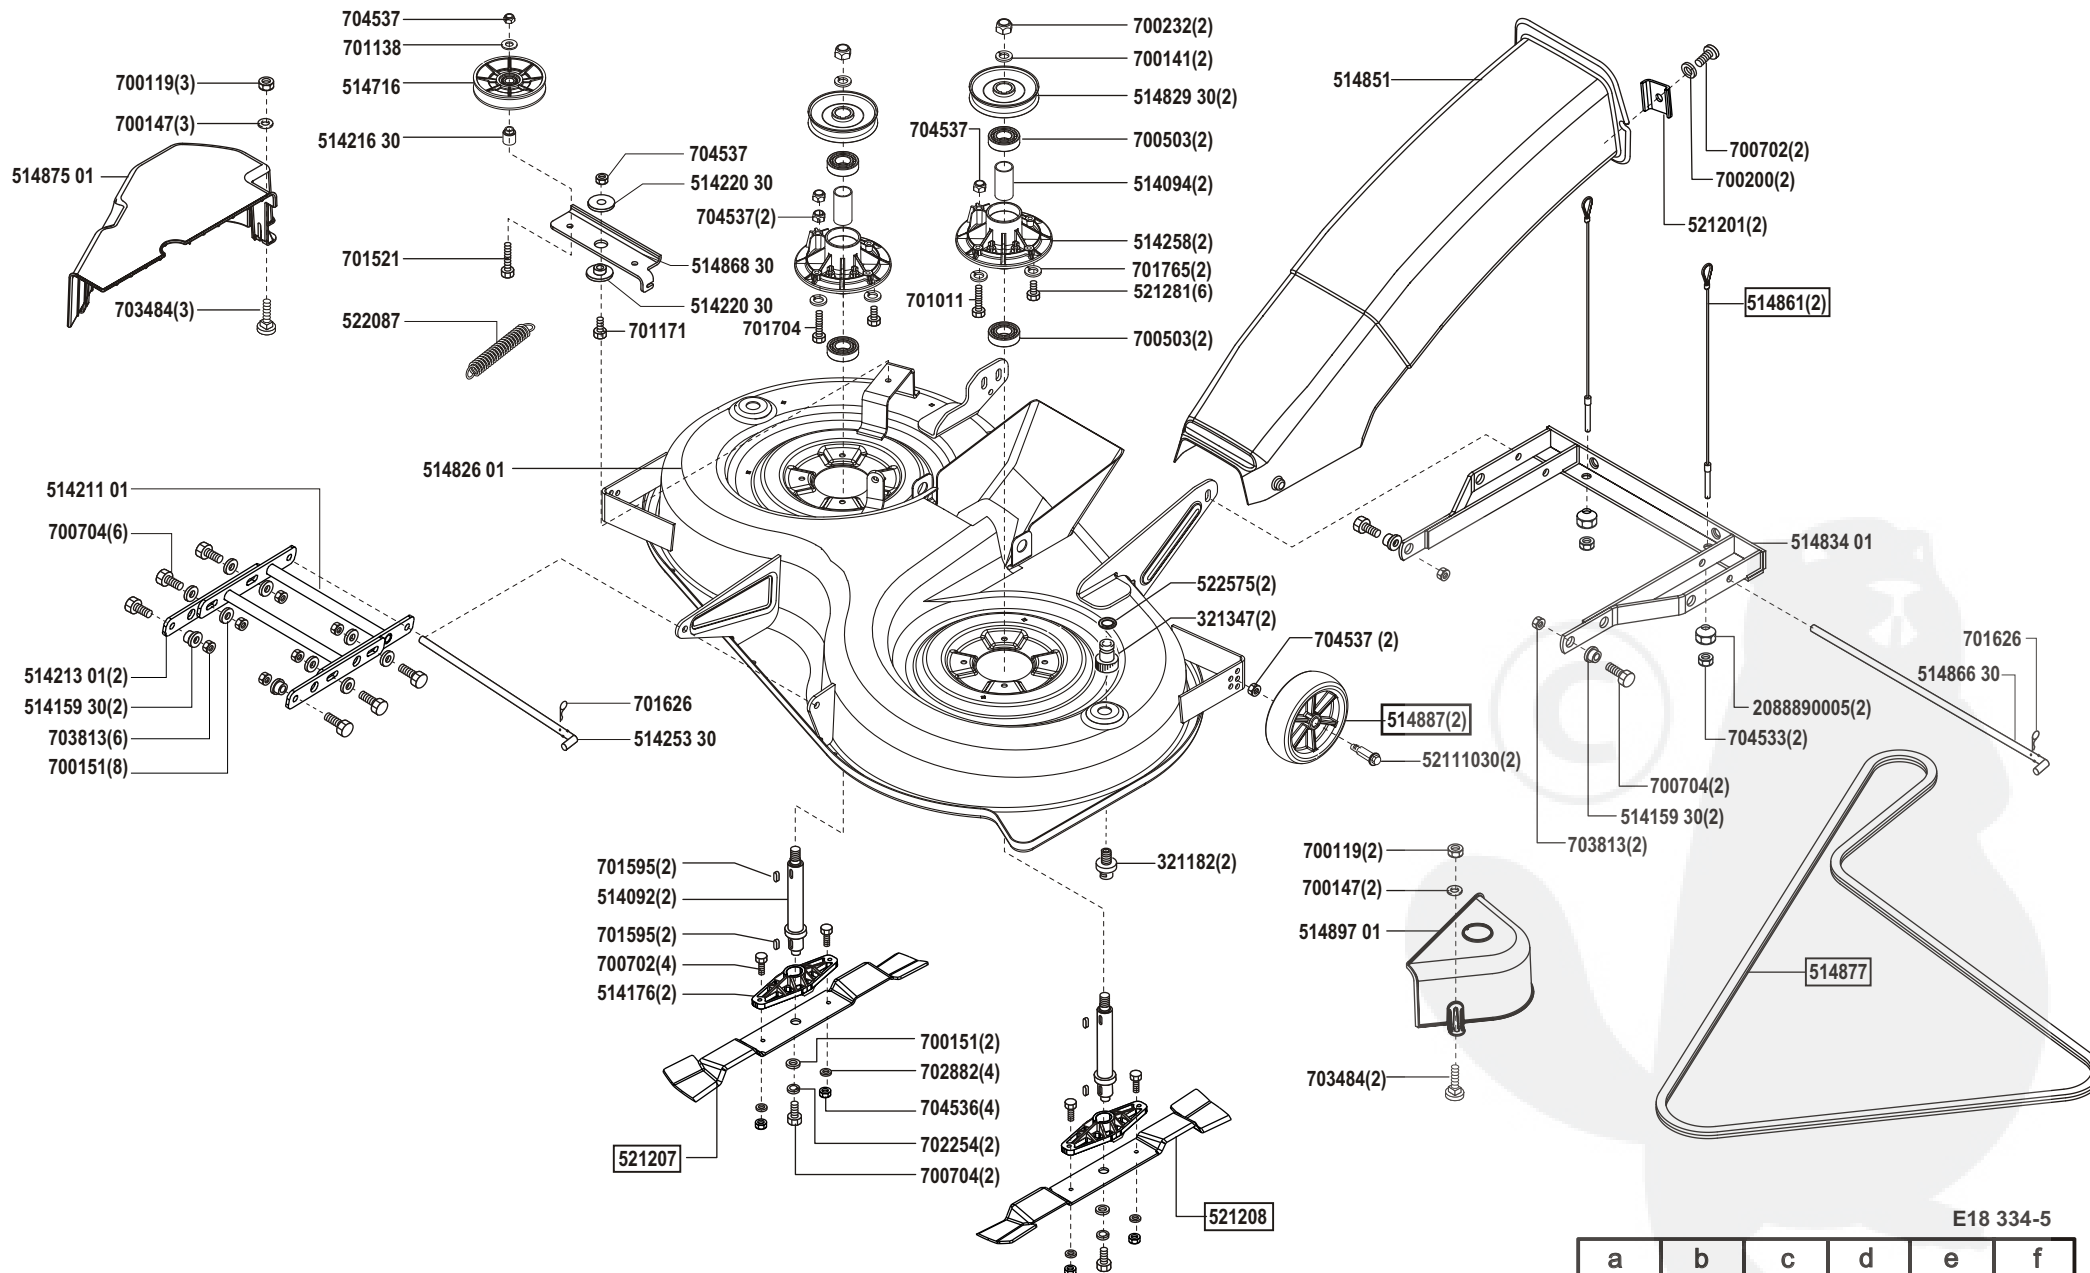

# Power Line T 18-102 HD

Art. Nr. 118334

E18 334-4

a	b	c	d	e	f
---	---	---	---	---	---

# Power Line T 18-102 HD

Art. Nr. 118334

E18 334-5

a	b	c	d	e	f
---	---	---	---	---	---

# Power Line T 18-102 HD

Art. Nr. 118334

E18 334-6

a	b	c	d	e	f
---	---	---	---	---	---

# Power Line T 18-102 HD

Art. Nr. 118334