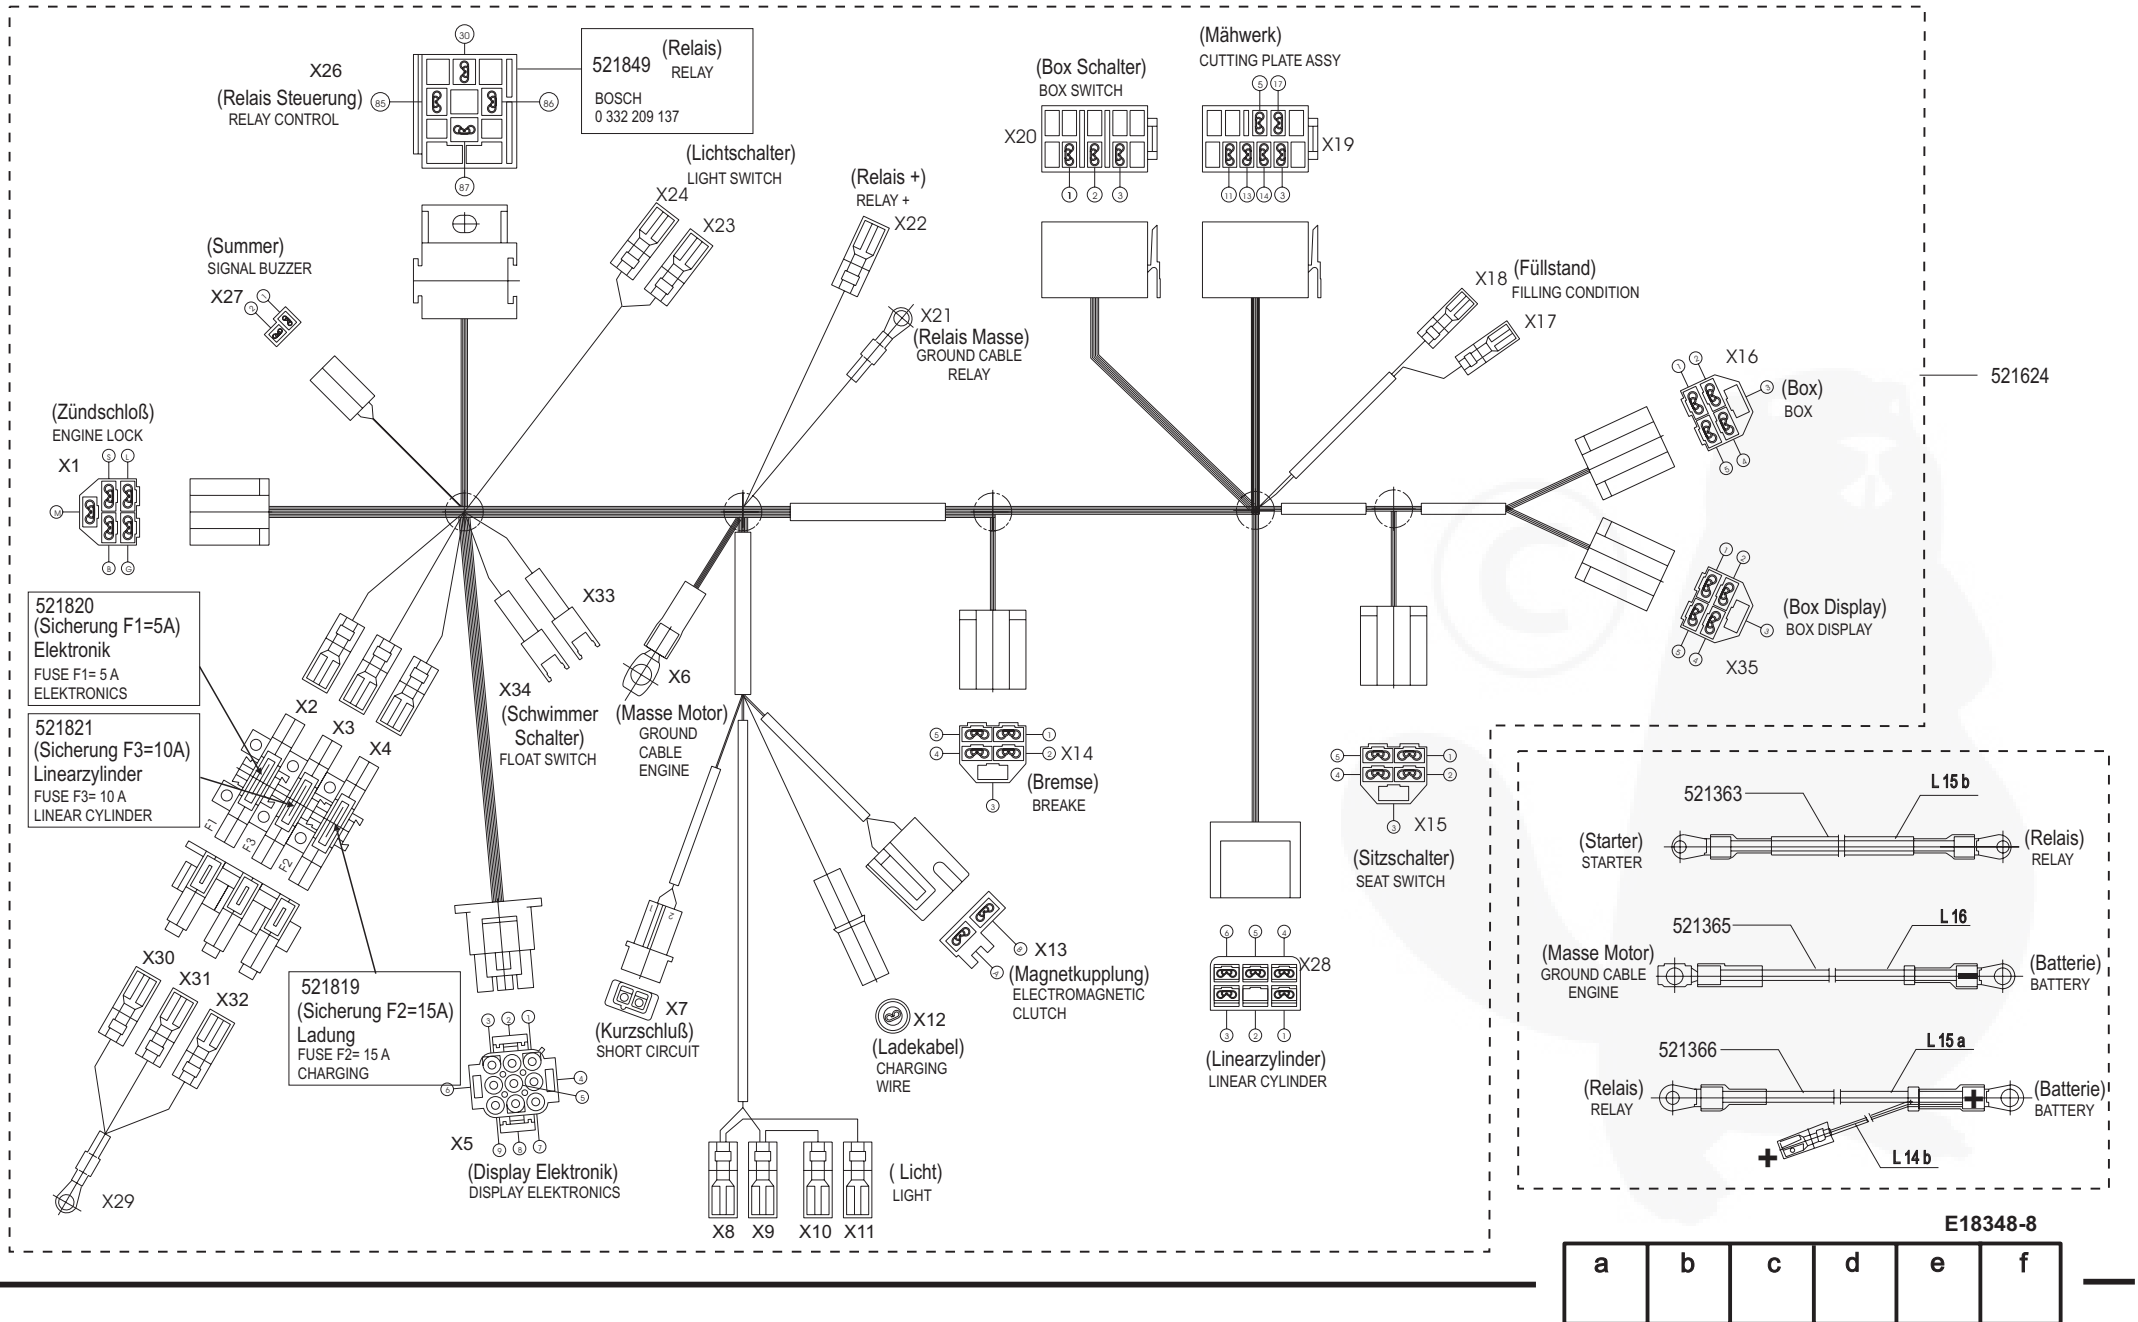

HVC Garden machines

E18348-7

a	b	c	d	e	f
---	---	---	---	---	---

HVC T 18-102 HDE LUX

Art. Nr. 118348

HVC Garden machines

HVC T 18-102 HDE LUX

Art. Nr. 118348

HVC Garden machines

E18348-9

a	b	c	d	e	f
---	---	---	---	---	---