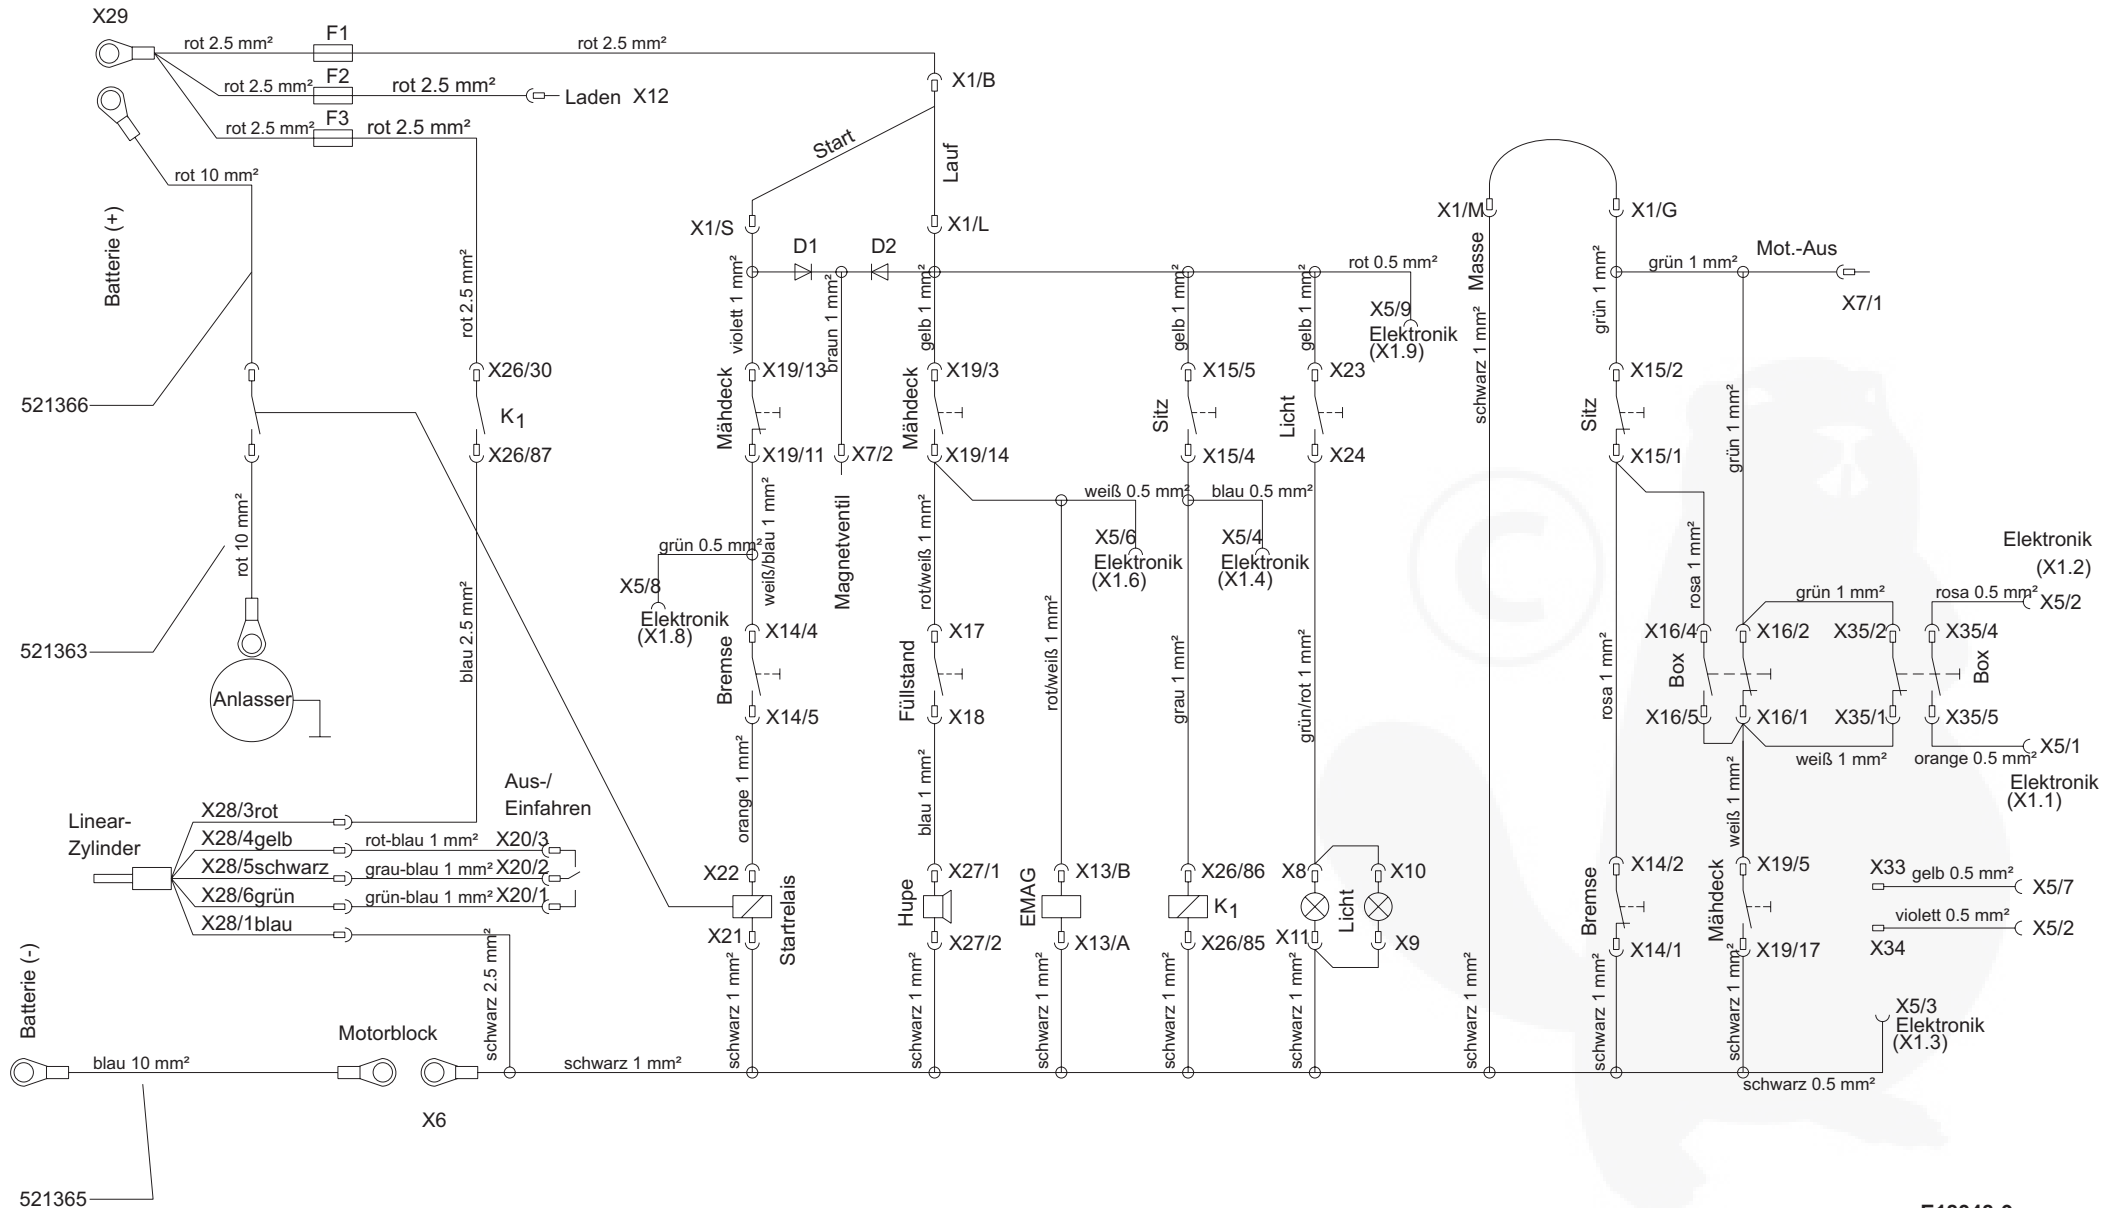

HVC Garden machines

E18348-7

a	b	c	d	e	f
---	---	---	---	---	---

HVC T 18-102 HDE LUX

Art. Nr. 118348

HVC Garden machines

HVC T 18-102 HDE LUX

Art. Nr. 118348

HVC Garden machines

E18348-9

a	b	c	d	e	f
---	---	---	---	---	---