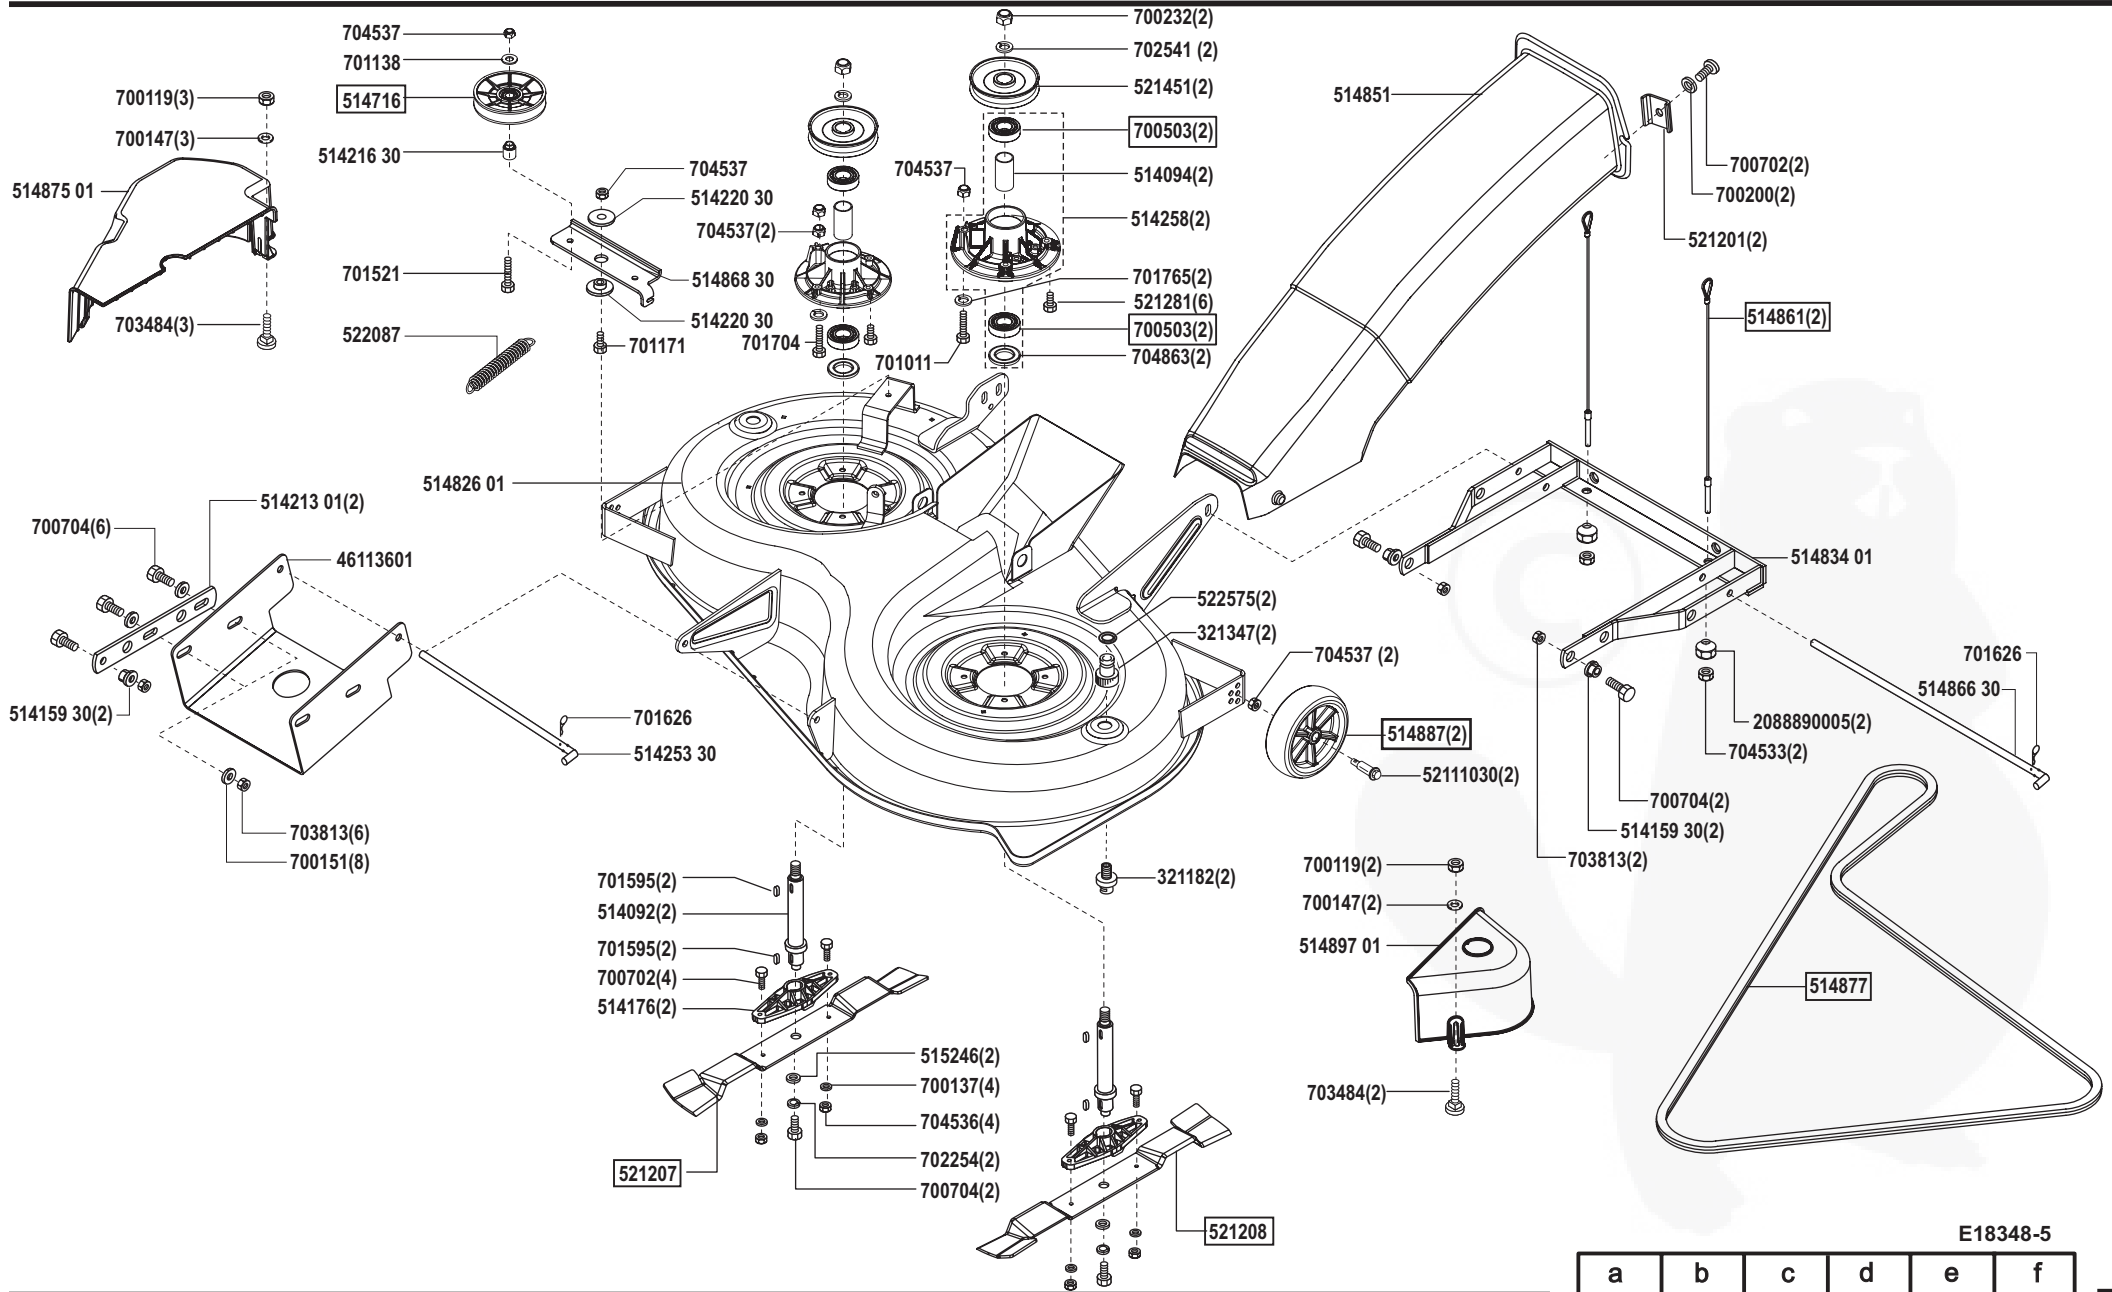

Art. Nr. 118348

HVC Garden machines

E18348-4

a	b	c	d	e	f
02/06					

HVC T 18-102 HDE LUX

Art. Nr. 118348

HVC Garden machines

E18348-5

a	b	c	d	e	f
02/06					

HVC T 18-102 HDE LUX

Art. Nr. 118348

HVC Garden machines

E18348-6

a	b	c	d	e	f
02/06					

HVC T 18-102 HDE LUX

Art. Nr. 118348

HVC Garden machines

E18348-7

a	b	c	d	e	f
---	---	---	---	---	---

HVC T 18-102 HDE LUX

Art. Nr. 118348

HVC Garden machines

HVC T 18-102 HDE LUX

Art. Nr. 118348

HVC Garden machines

E18348-9

a	b	c	d	e	f
---	---	---	---	---	---