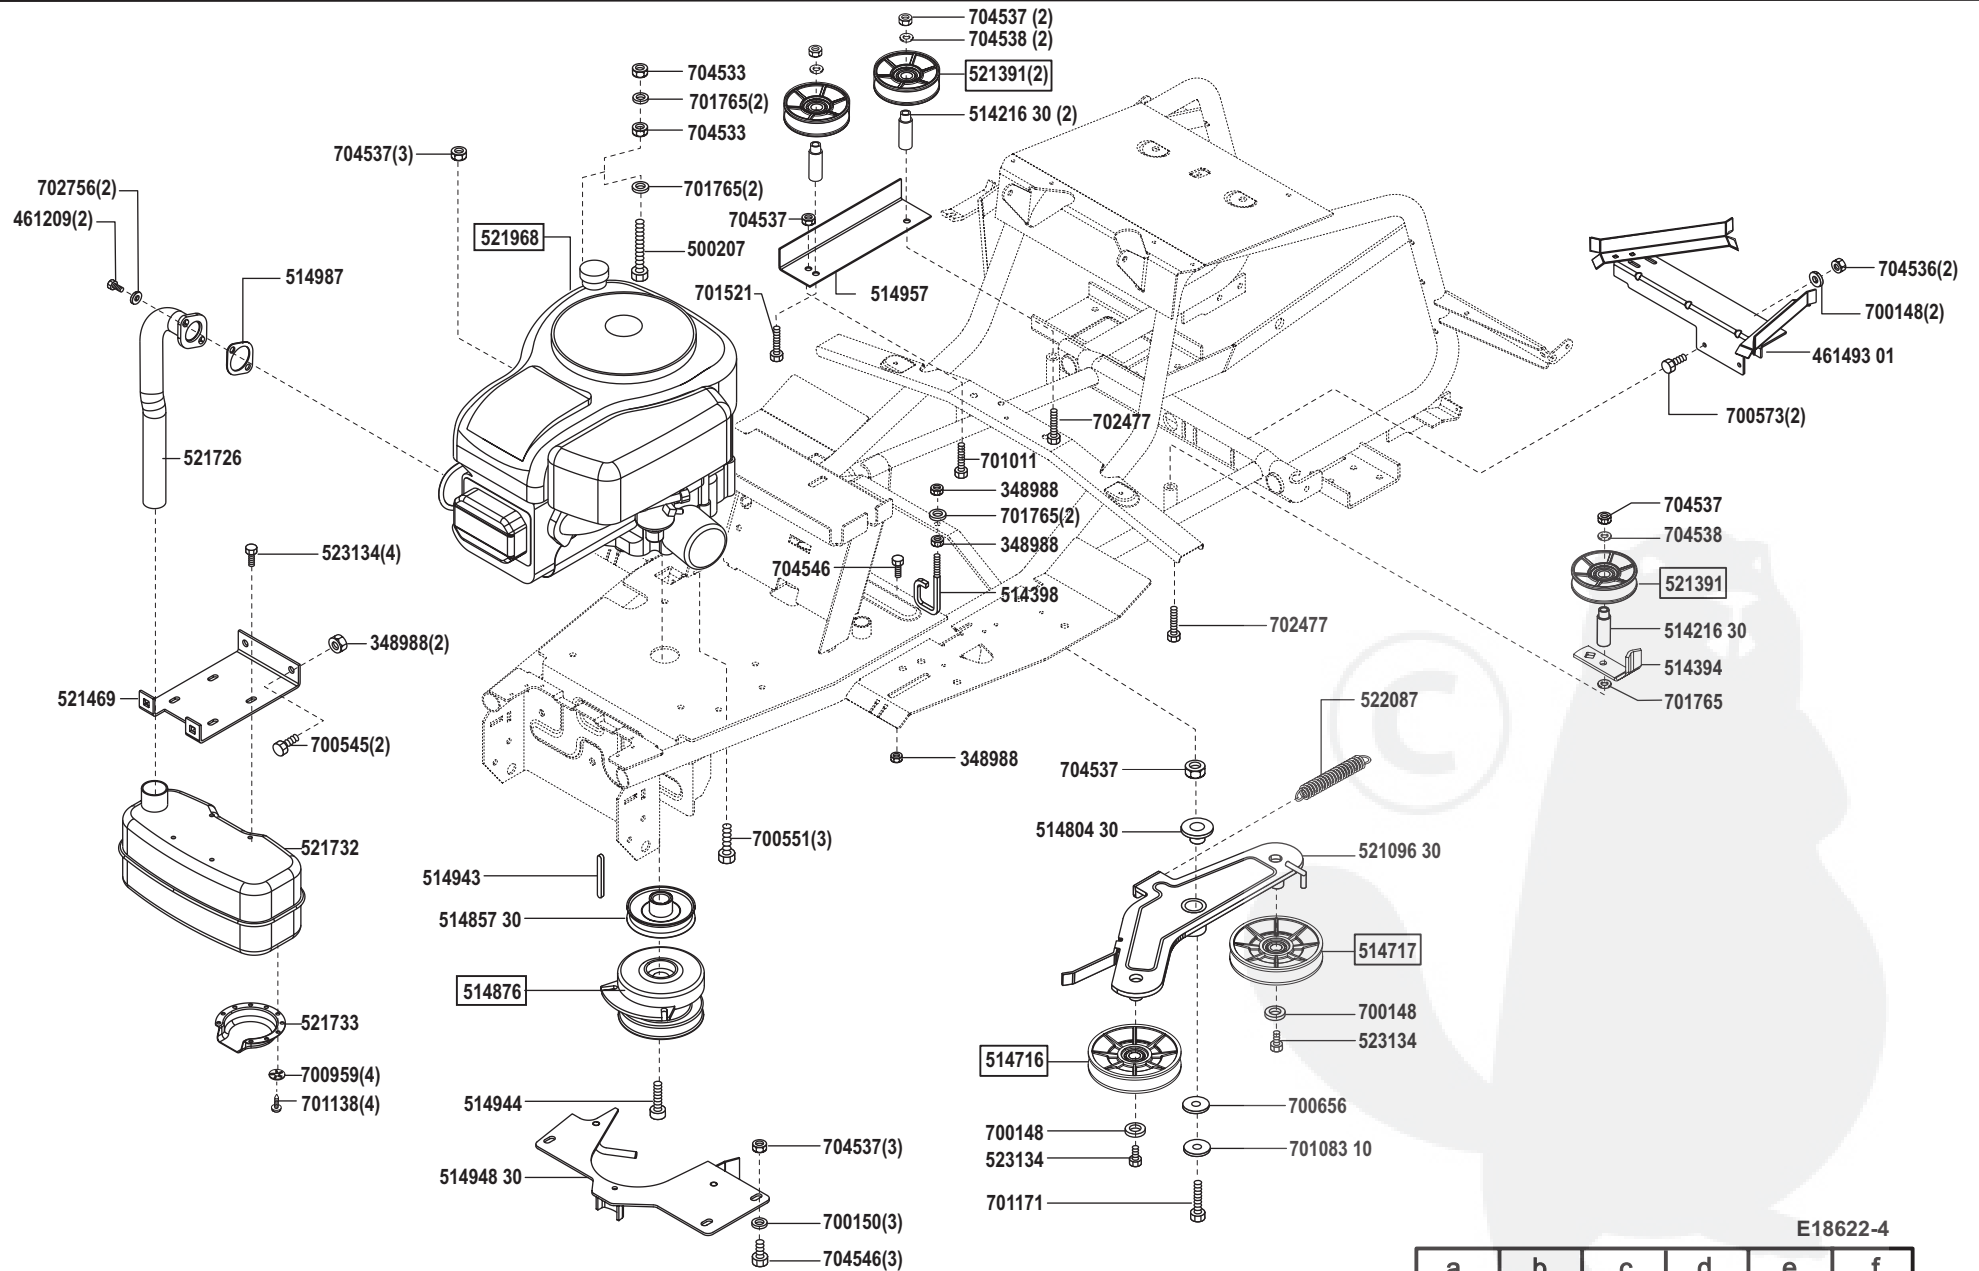

Power Line T 18-102 HD

Art. Nr. 118622

E18622-1

a	b	c	d	e	f
10/04					

Power Line T 18-102 HD

Art. Nr. 118622

E18622-2

a	b	c	d	e	f
---	---	---	---	---	---

Power Line T 18-102 HD

Art. Nr. 118622

E18622-3

a	b	c	d	e	f
---	---	---	---	---	---

Power Line T 18-102 HD

Art. Nr. 118622

E18622-4

a	b	c	d	e	f
---	---	---	---	---	---

Power Line T 18-102 HD

Art. Nr. 118622

a	b	c	d	e	f
---	---	---	---	---	---

Power Line T 18-102 HD

Art. Nr. 118622

E18622-6

a	b	c	d	e	f
---	---	---	---	---	---

Power Line T 18-102 HD

Art. Nr. 118622

E18622-7

a	b	c	d	e	f
---	---	---	---	---	---

Power Line T 18-102 HD

Art. Nr. 118622

ALKO

Garten+Hobby

a	b	c	d	e	f
---	---	---	---	---	---