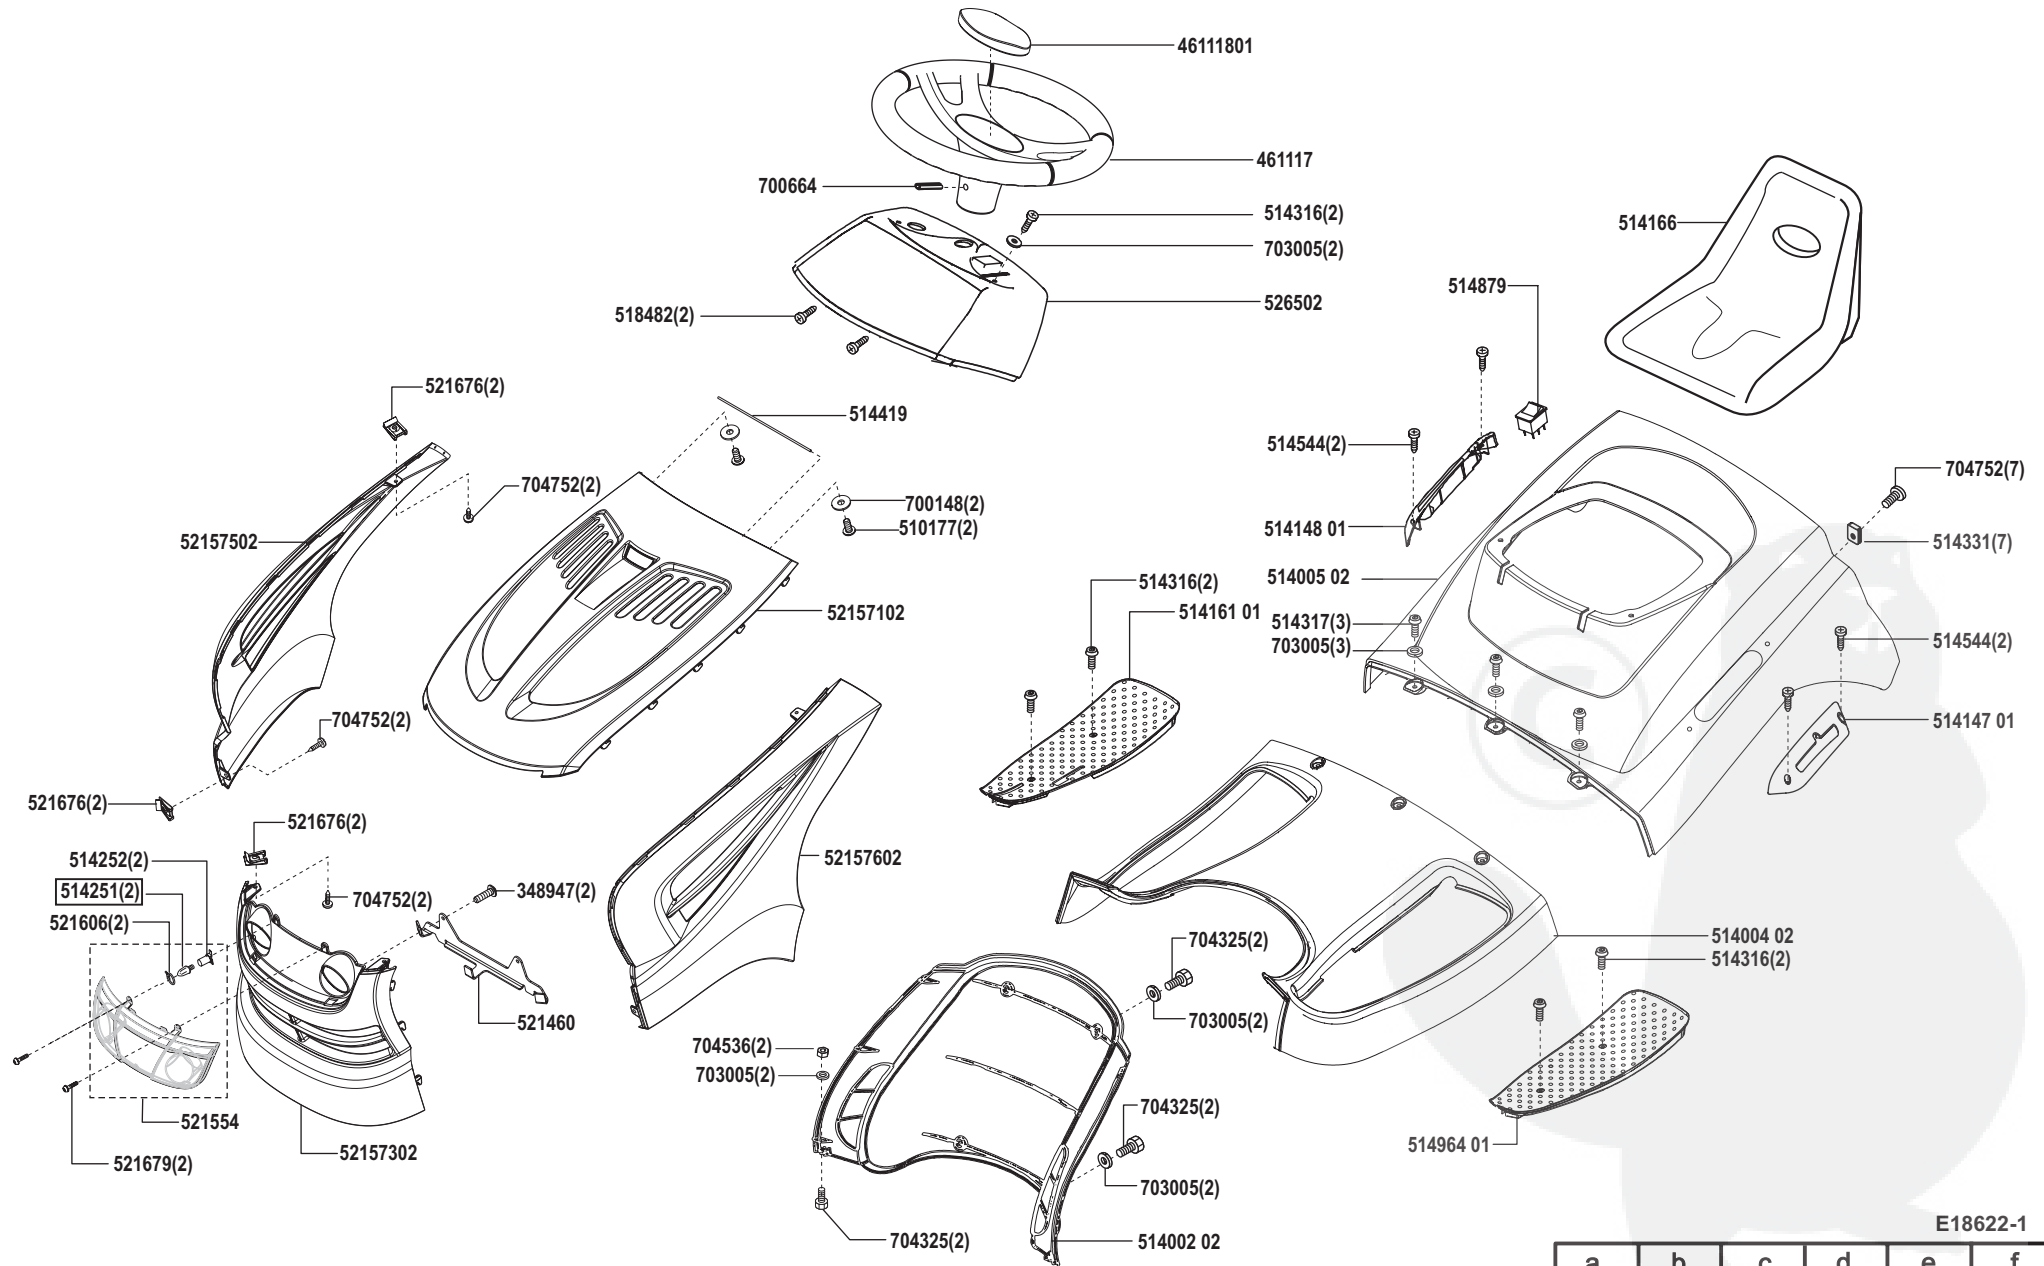

Power Line T 18-102 HD

Art. Nr. 118622

E18622-1

a	b	c	d	e	f
10/04					

Power Line T 18-102 HD

Art. Nr. 118622

E18622-2

a	b	c	d	e	f
---	---	---	---	---	---

Power Line T 18-102 HD

Art. Nr. 118622

E18622-3

a	b	c	d	e	f
---	---	---	---	---	---

Power Line T 18-102 HD

Art. Nr. 118622

E18622-4

a	b	c	d	e	f
---	---	---	---	---	---

Power Line T 18-102 HD

Art. Nr. 118622

a	b	c	d	e	f
---	---	---	---	---	---

Power Line T 18-102 HD

Art. Nr. 118622

E18622-6

a	b	c	d	e	f
---	---	---	---	---	---

Power Line T 18-102 HD