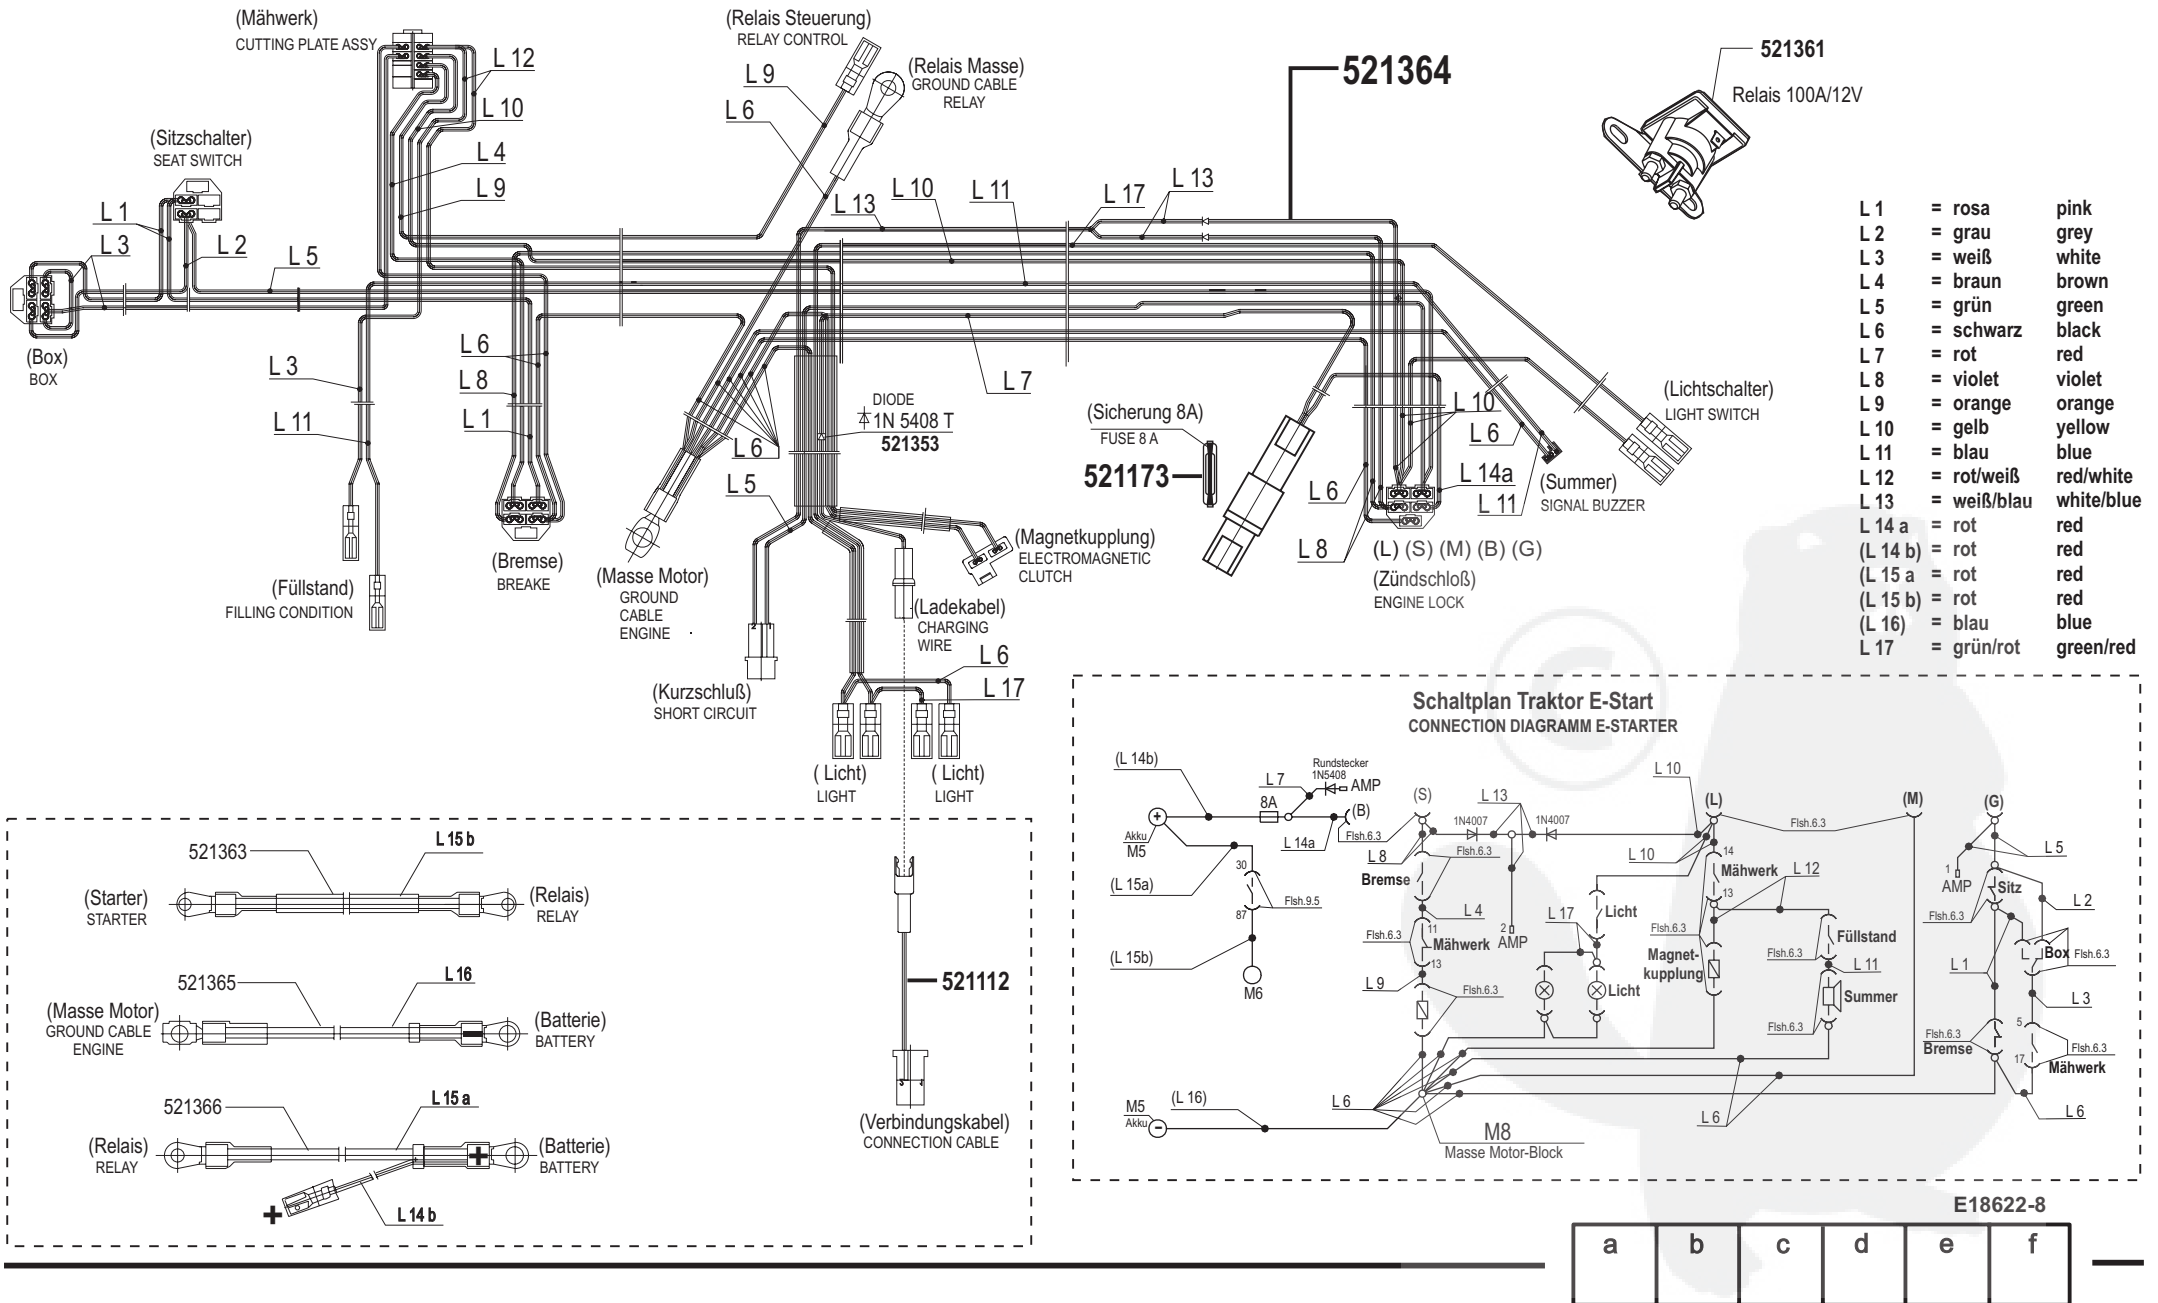

Power Line T 18-102 HD

Art. Nr. 118622

E18622-1

a	b	c	d	e	f
10/04					

Power Line T 18-102 HD

Art. Nr. 118622

E18622-2

a	b	c	d	e	f
---	---	---	---	---	---

Power Line T 18-102 HD

Art. Nr. 118622

E18622-3

a	b	c	d	e	f
---	---	---	---	---	---

Power Line T 18-102 HD

Art. Nr. 118622

E18622-4

a	b	c	d	e	f
---	---	---	---	---	---

Power Line T 18-102 HD

Art. Nr. 118622

a	b	c	d	e	f
---	---	---	---	---	---

Power Line T 18-102 HD

Art. Nr. 118622

E18622-6

a	b	c	d	e	f
---	---	---	---	---	---

Power Line T 18-102 HD

Art. Nr. 118622

E18622-7

a	b	c	d	e	f
---	---	---	---	---	---

Power Line T 18-102 HD

Art. Nr. 118622

ALKO

Garten+Hobby

a	b	c	d	e	f
---	---	---	---	---	---