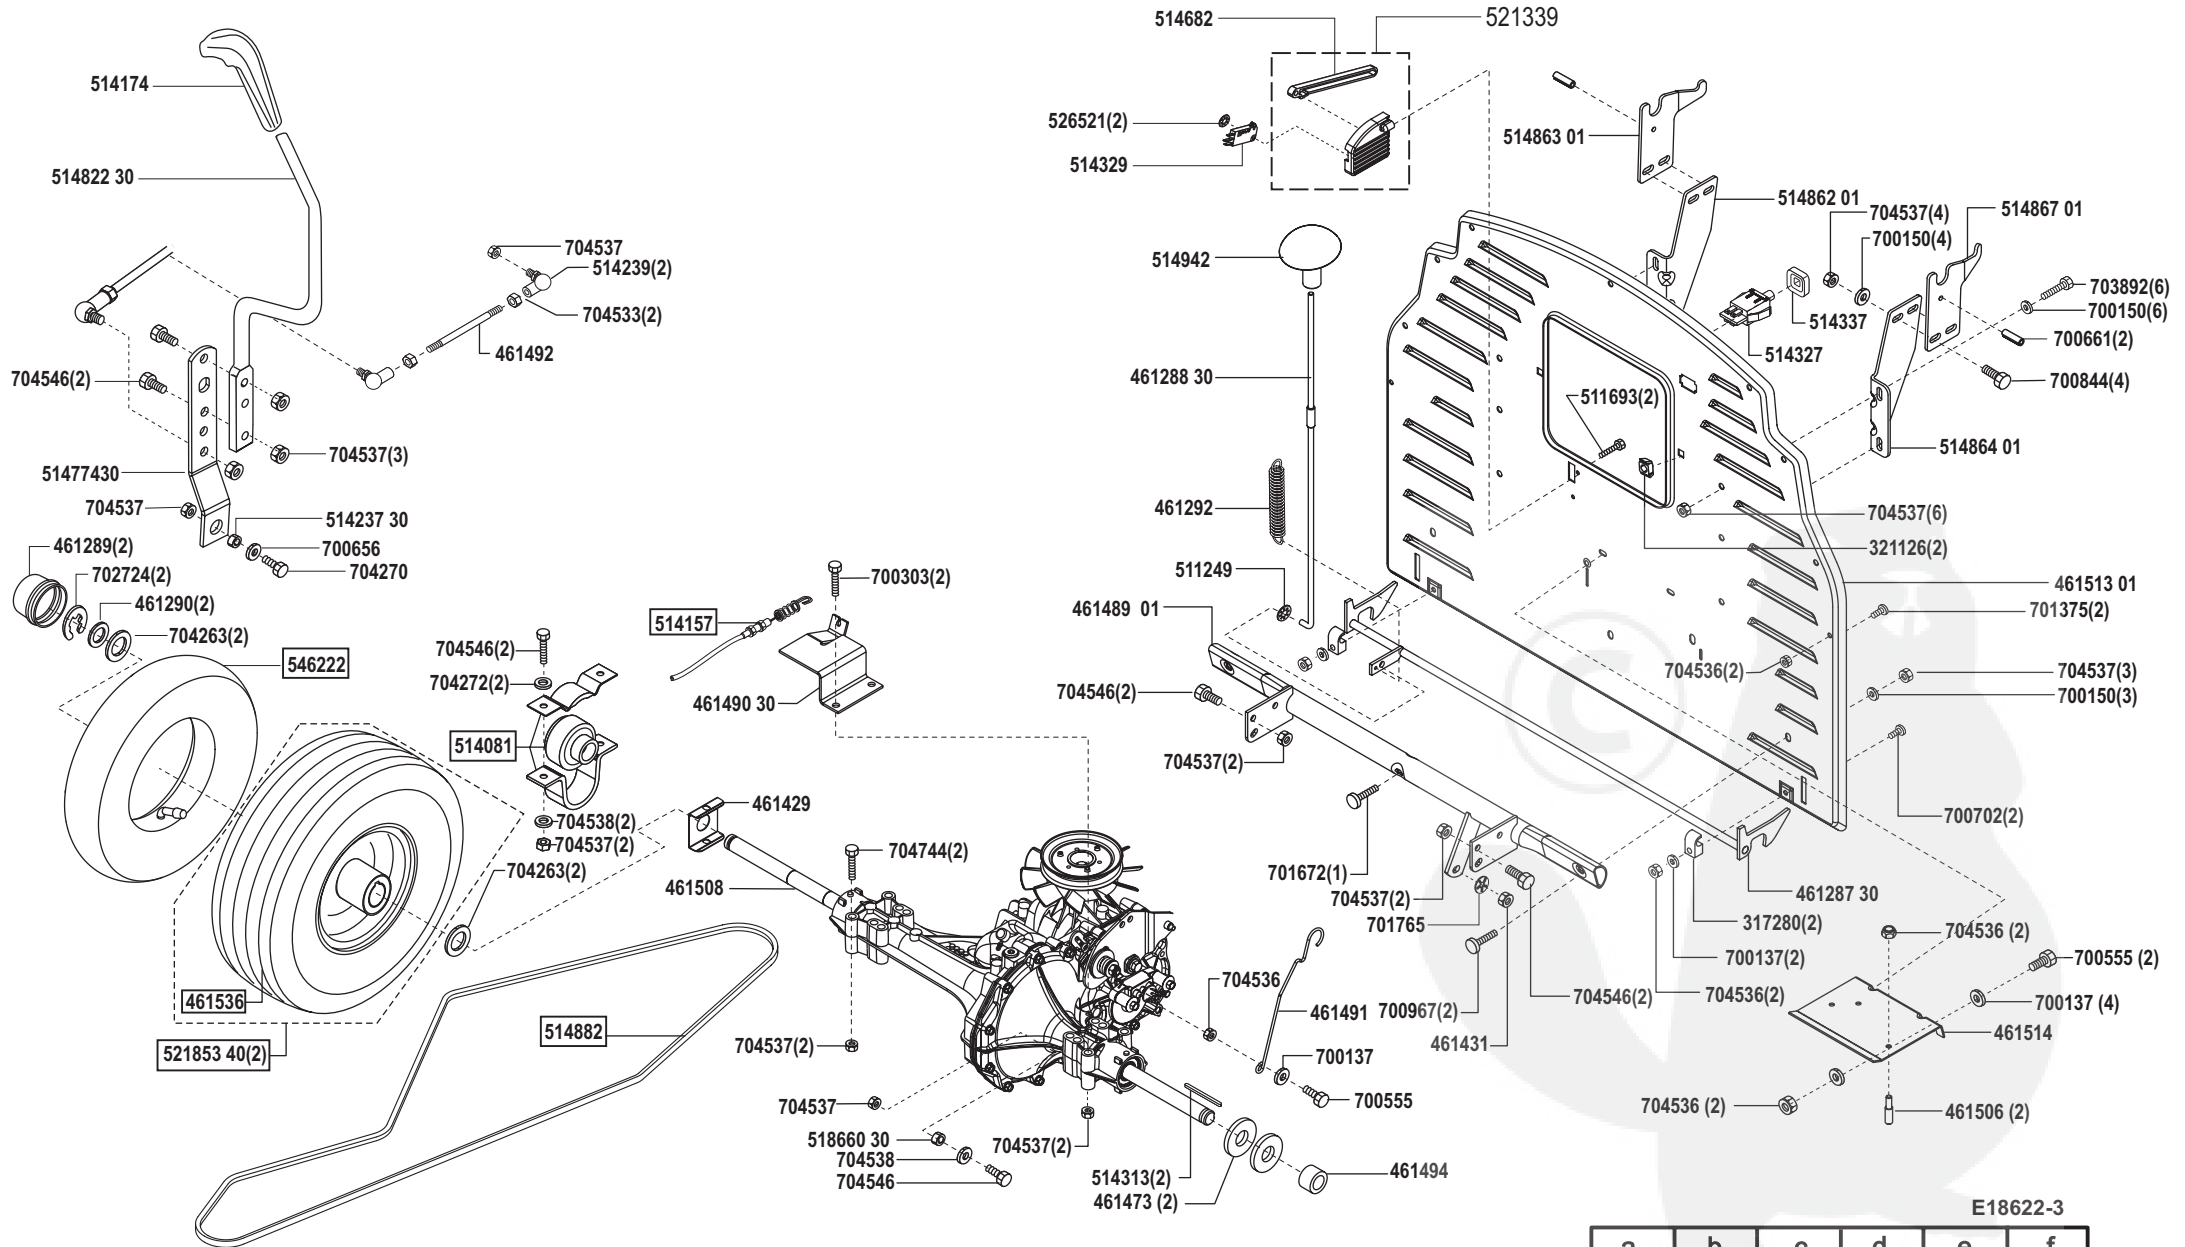

Power Line T 18-102 HD

Art. Nr. 118622

E18622-1

a	b	c	d	e	f
10/04					

Power Line T 18-102 HD

Art. Nr. 118622

E18622-2

a	b	c	d	e	f
---	---	---	---	---	---

Power Line T 18-102 HD

Art. Nr. 118622

E18622-3

a	b	c	d	e	f
---	---	---	---	---	---

Power Line T 18-102 HD

Art. Nr. 118622

E18622-4

a	b	c	d	e	f
---	---	---	---	---	---

Power Line T 18-102 HD

Art. Nr. 118622

a	b	c	d	e	f
---	---	---	---	---	---

Power Line T 18-102 HD

Art. Nr. 118622

E18622-6

a	b	c	d	e	f
---	---	---	---	---	---

Power Line T 18-102 HD

Art. Nr. 118622

E18622-7

a	b	c	d	e	f
---	---	---	---	---	---

Power Line T 18-102 HD

Art. Nr. 118622

ALKO

Garten+Hobby

a	b	c	d	e	f
---	---	---	---	---	---