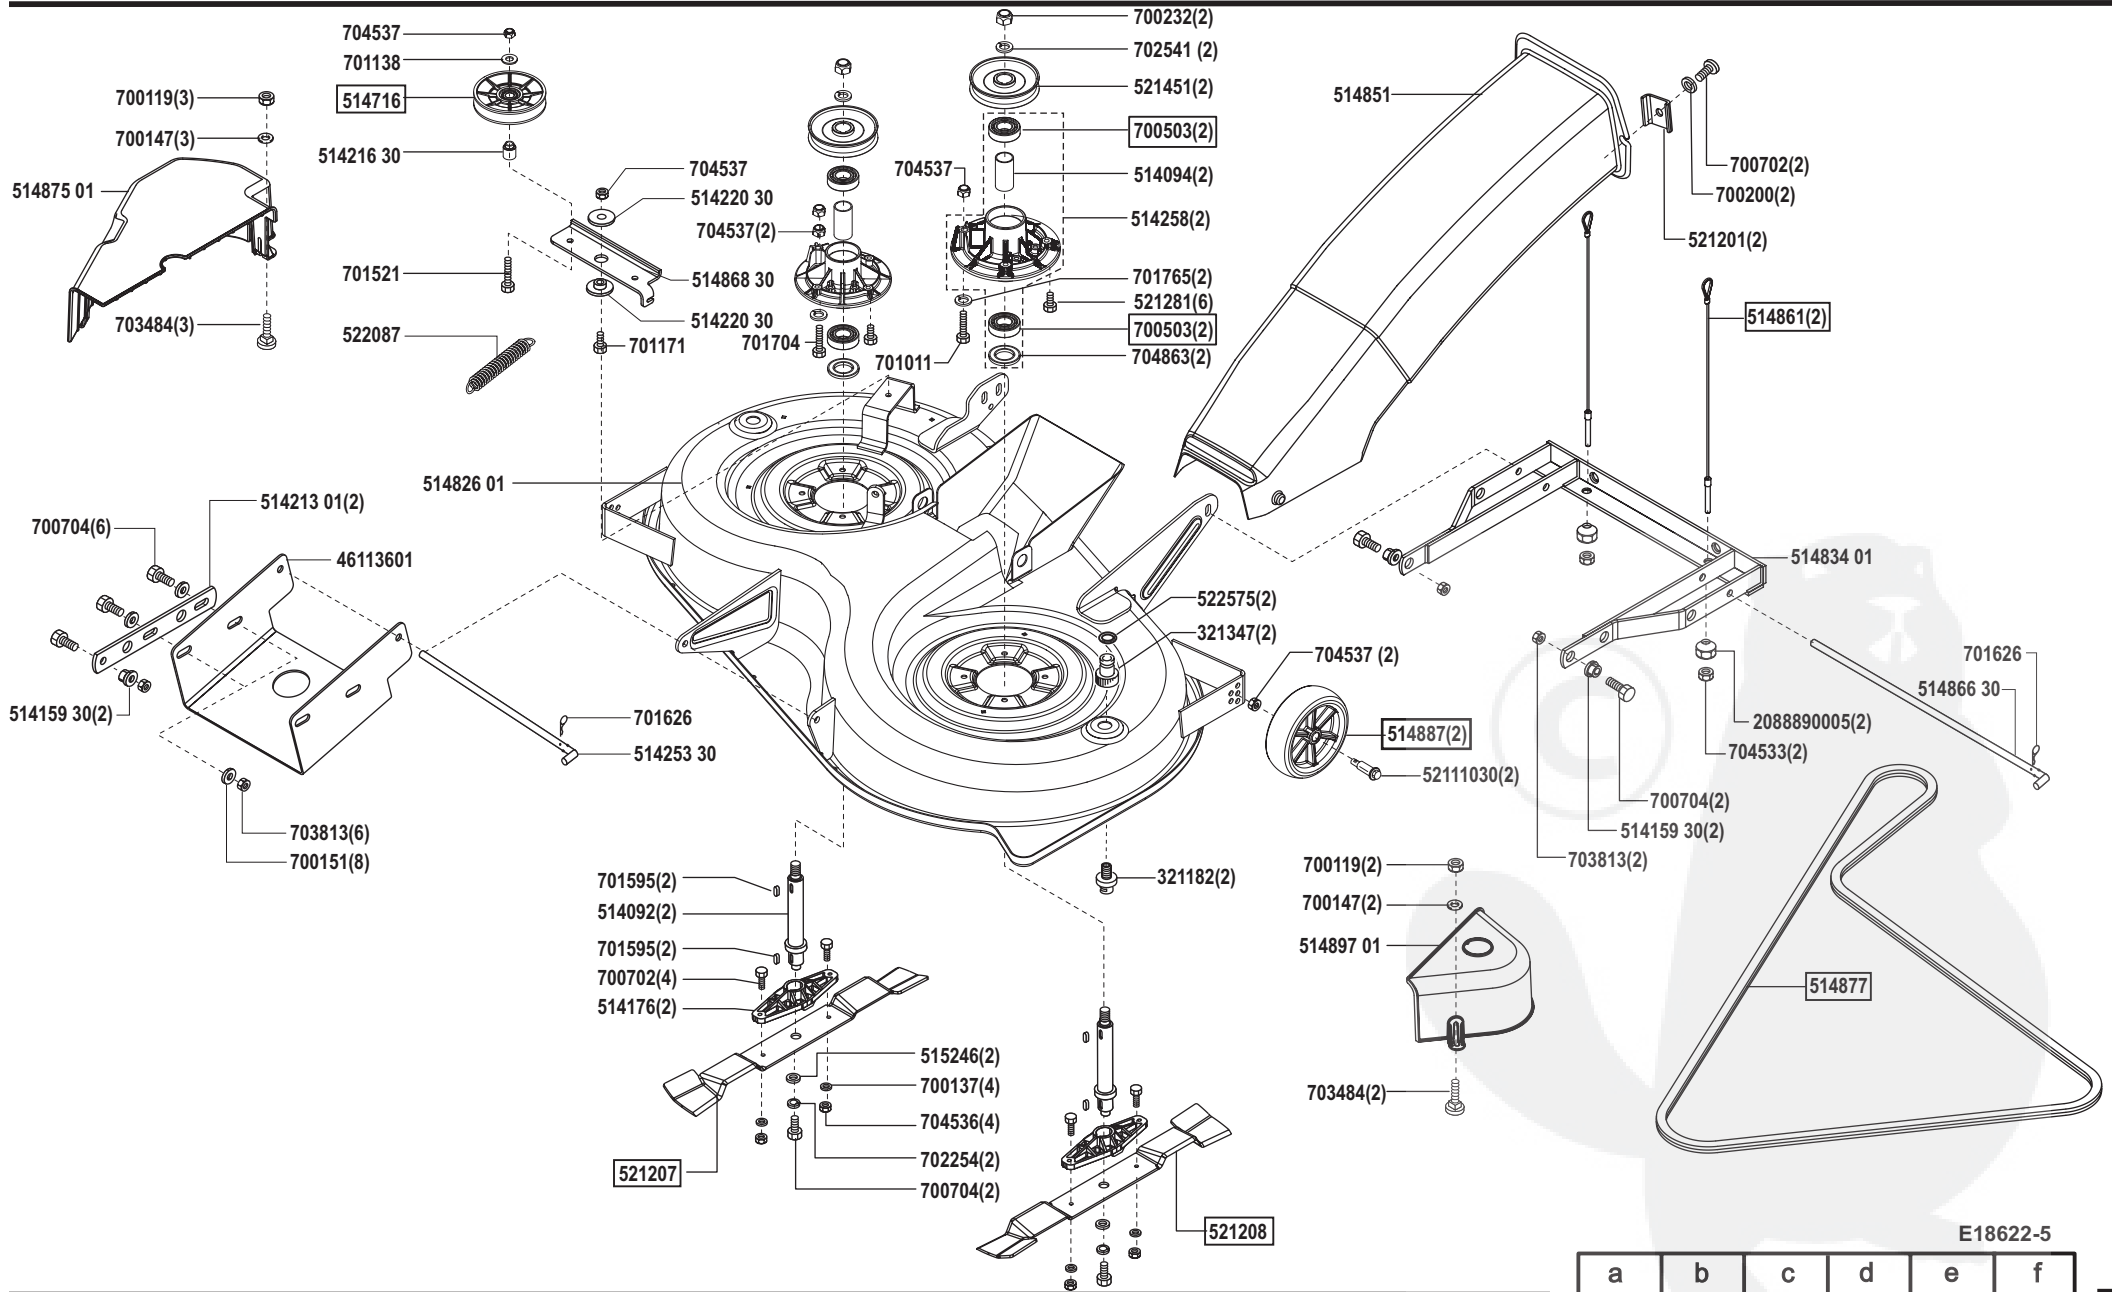

Power Line T 18-102 HD

Art. Nr. 118622

E18622-1

a	b	c	d	e	f
10/04					

Power Line T 18-102 HD

Art. Nr. 118622

E18622-2

a	b	c	d	e	f
---	---	---	---	---	---

Power Line T 18-102 HD

Art. Nr. 118622

E18622-3

a	b	c	d	e	f
---	---	---	---	---	---

Power Line T 18-102 HD

Art. Nr. 118622

E18622-4

a	b	c	d	e	f
---	---	---	---	---	---

Power Line T 18-102 HD

Art. Nr. 118622

a	b	c	d	e	f
---	---	---	---	---	---

Power Line T 18-102 HD

Art. Nr. 118622

E18622-6

a	b	c	d	e	f
---	---	---	---	---	---

Power Line T 18-102 HD

Art. Nr. 118622

E18622-7

a	b	c	d	e	f
---	---	---	---	---	---

Power Line T 18-102 HD

Art. Nr. 118622

ALKO

Garten+Hobby

a	b	c	d	e	f
---	---	---	---	---	---