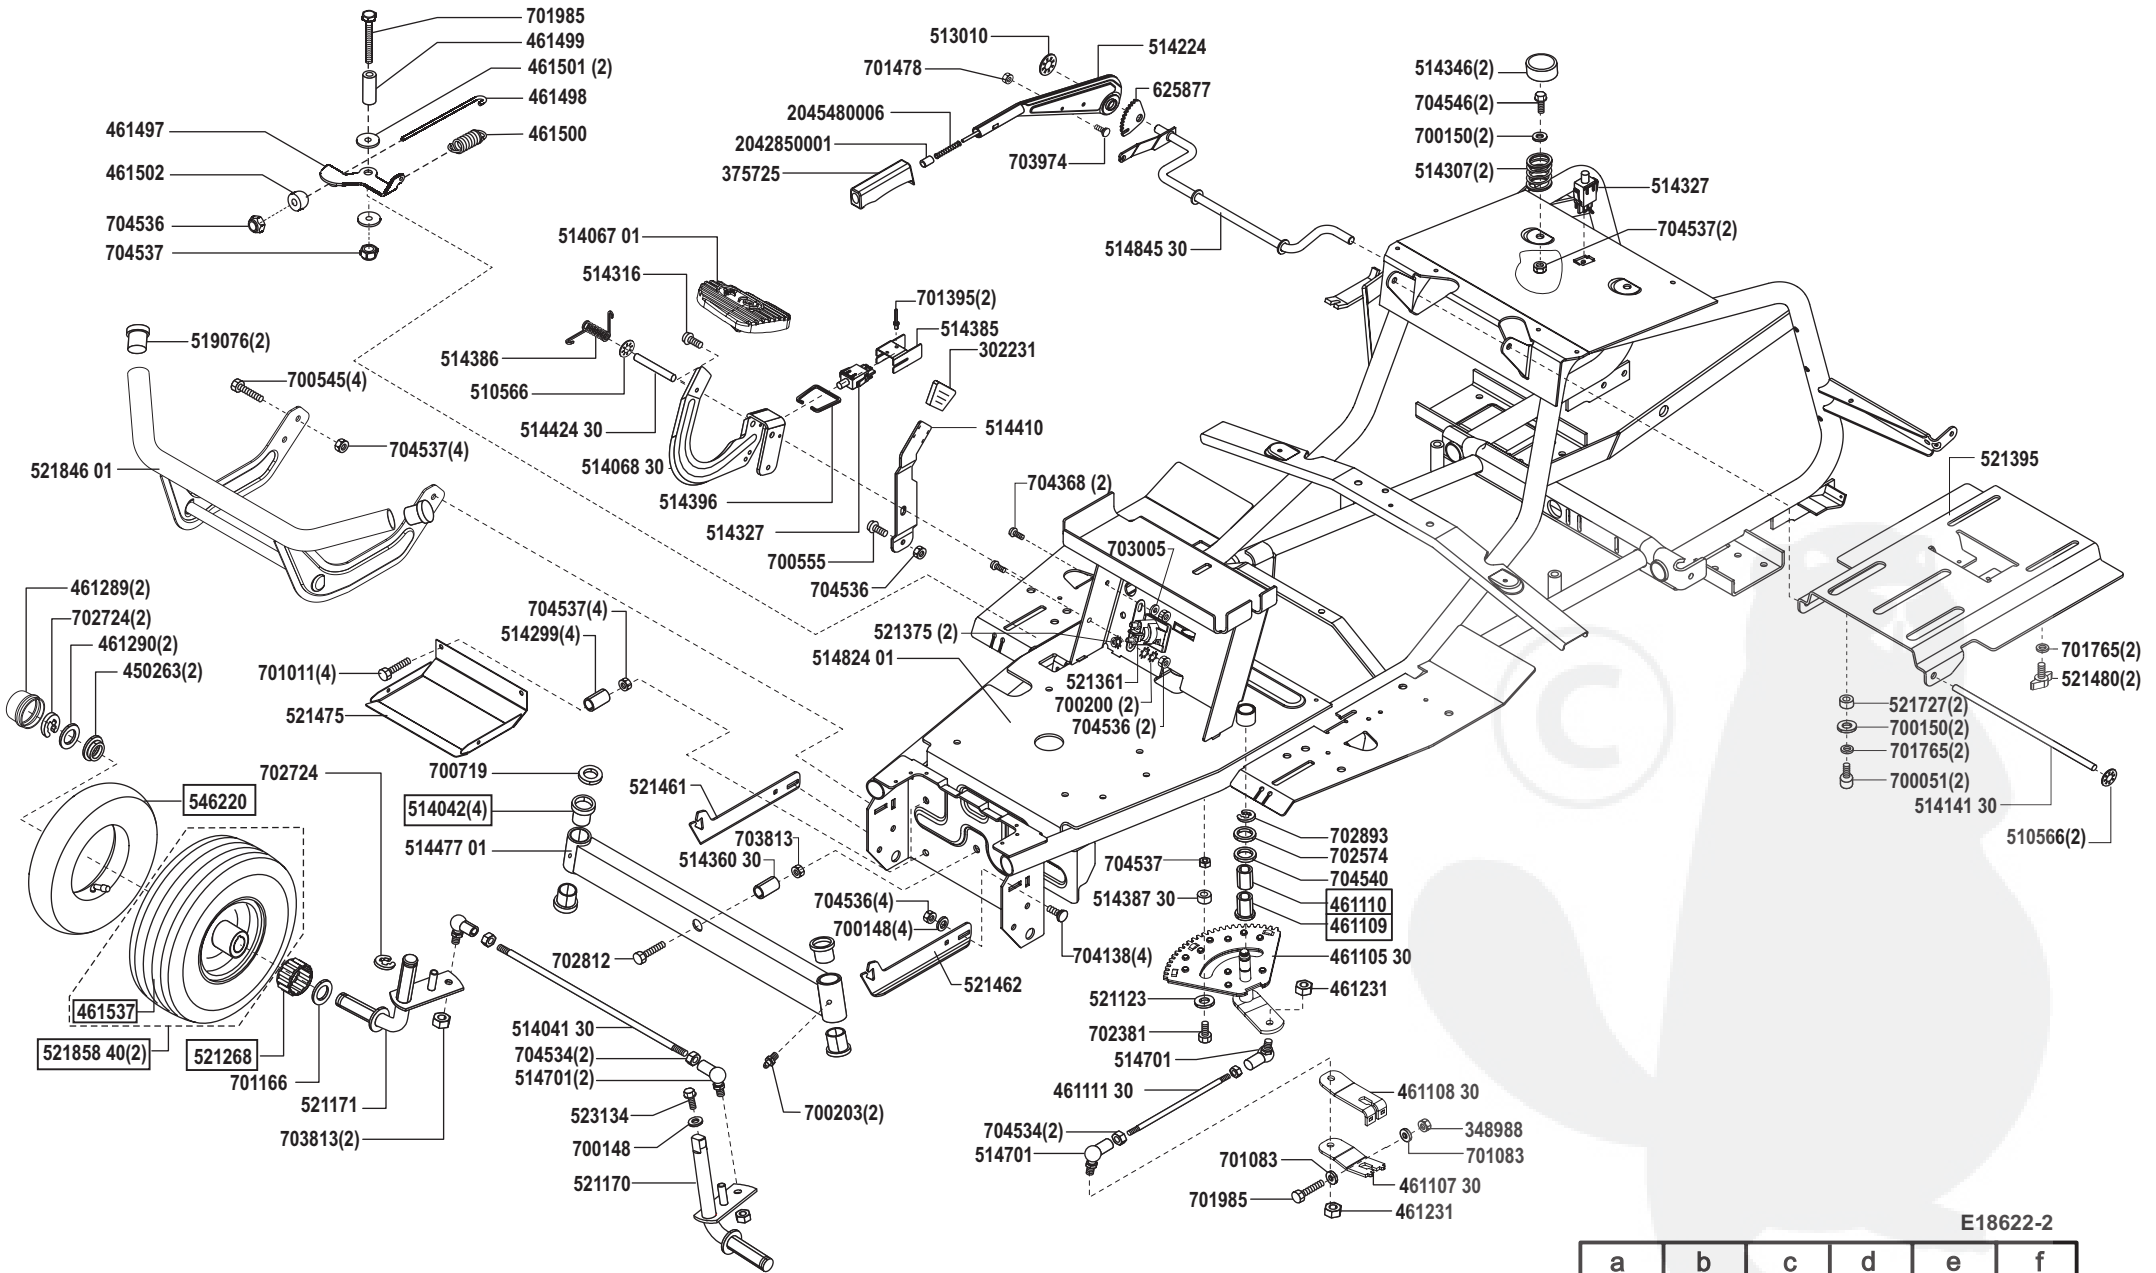

Power Line T 18-102 HD

Art. Nr. 118622

E18622-1

a	b	c	d	e	f
10/04					

Power Line T 18-102 HD

Art. Nr. 118622

E18622-2

a	b	c	d	e	f
---	---	---	---	---	---

Power Line T 18-102 HD

Art. Nr. 118622

E18622-3

a	b	c	d	e	f
---	---	---	---	---	---

Power Line T 18-102 HD

Art. Nr. 118622

E18622-4

a	b	c	d	e	f
---	---	---	---	---	---

Power Line T 18-102 HD

Art. Nr. 118622

a	b	c	d	e	f
---	---	---	---	---	---

Power Line T 18-102 HD

Art. Nr. 118622

E18622-6

a	b	c	d	e	f
---	---	---	---	---	---

Power Line T 18-102 HD

Art. Nr. 118622

E18622-7

a	b	c	d	e	f
---	---	---	---	---	---

Power Line T 18-102 HD

Art. Nr. 118622

ALKO

Garten+Hobby

a	b	c	d	e	f
---	---	---	---	---	---