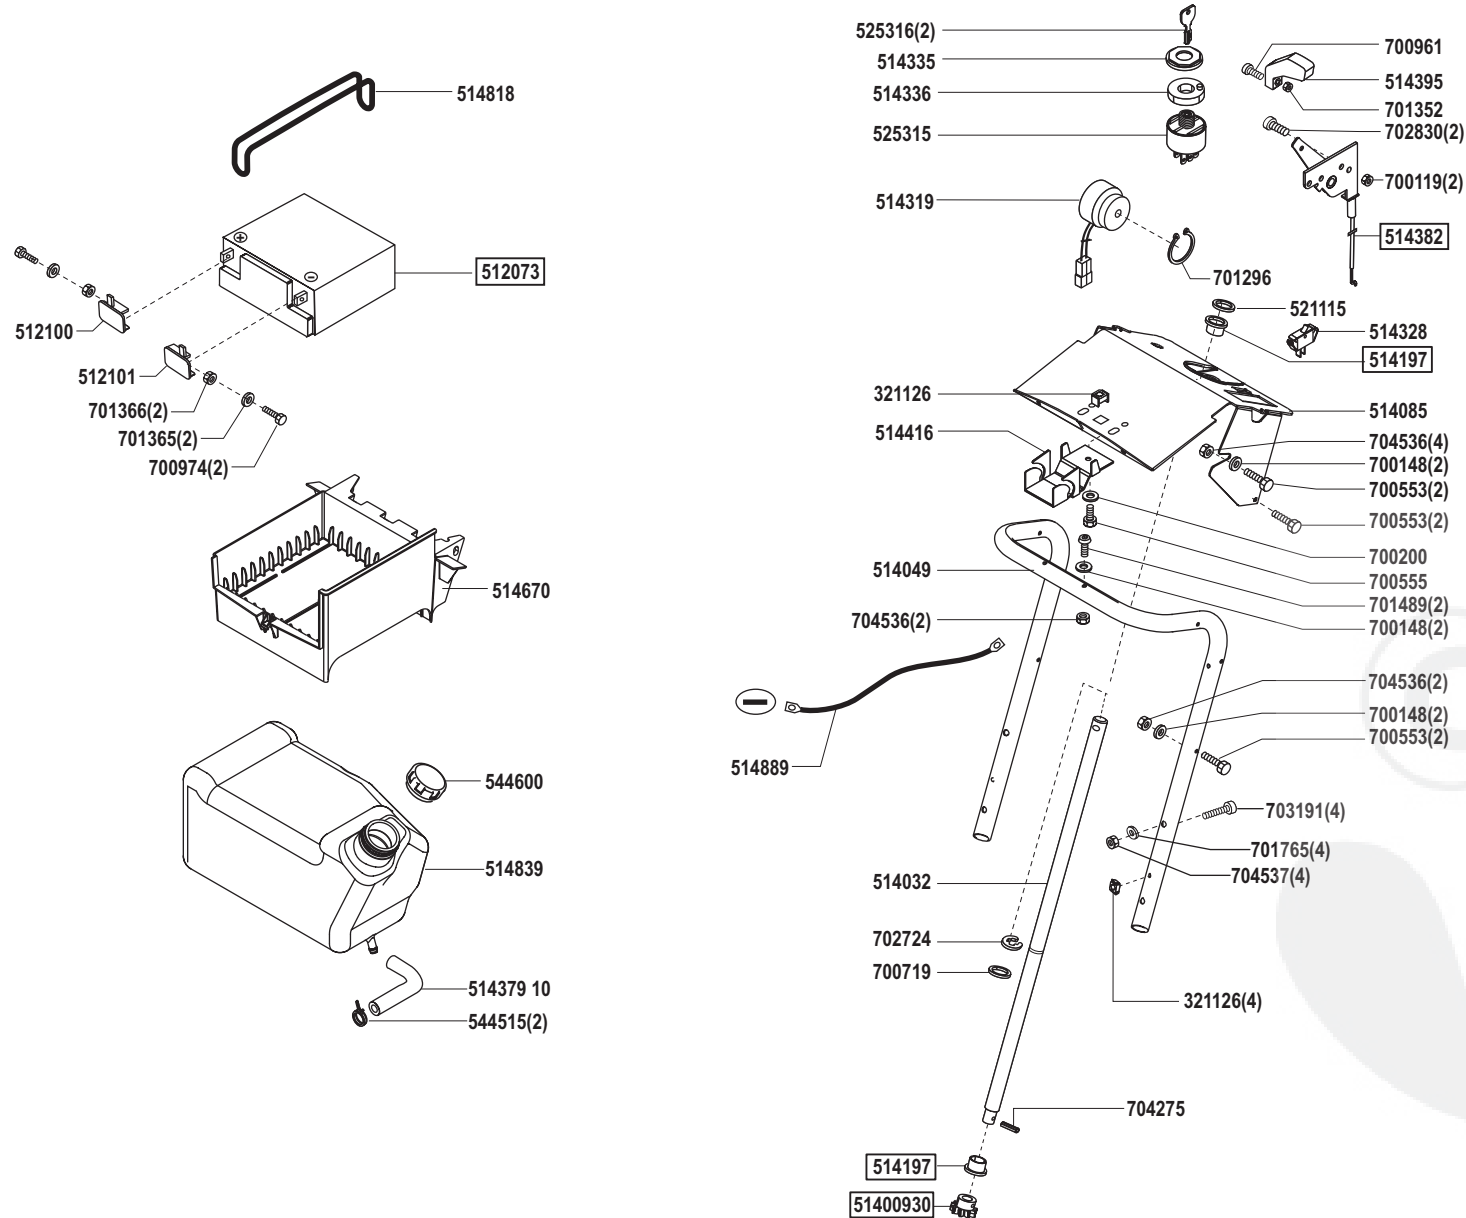

Power Line T 18-102 HD

Art. Nr. 118622

E18622-1

a	b	c	d	e	f
10/04					

Power Line T 18-102 HD

Art. Nr. 118622

E18622-2

a	b	c	d	e	f
---	---	---	---	---	---

Power Line T 18-102 HD

Art. Nr. 118622

E18622-3

a	b	c	d	e	f
---	---	---	---	---	---

Power Line T 18-102 HD

Art. Nr. 118622

E18622-4

a	b	c	d	e	f
---	---	---	---	---	---

Power Line T 18-102 HD

Art. Nr. 118622

a	b	c	d	e	f
---	---	---	---	---	---

Power Line T 18-102 HD

Art. Nr. 118622

E18622-6

a	b	c	d	e	f
---	---	---	---	---	---

Power Line T 18-102 HD

Art. Nr. 118622

E18622-7

a	b	c	d	e	f
---	---	---	---	---	---

Power Line T 18-102 HD

Art. Nr. 118622

ALKO

Garten+Hobby

a	b	c	d	e	f
---	---	---	---	---	---