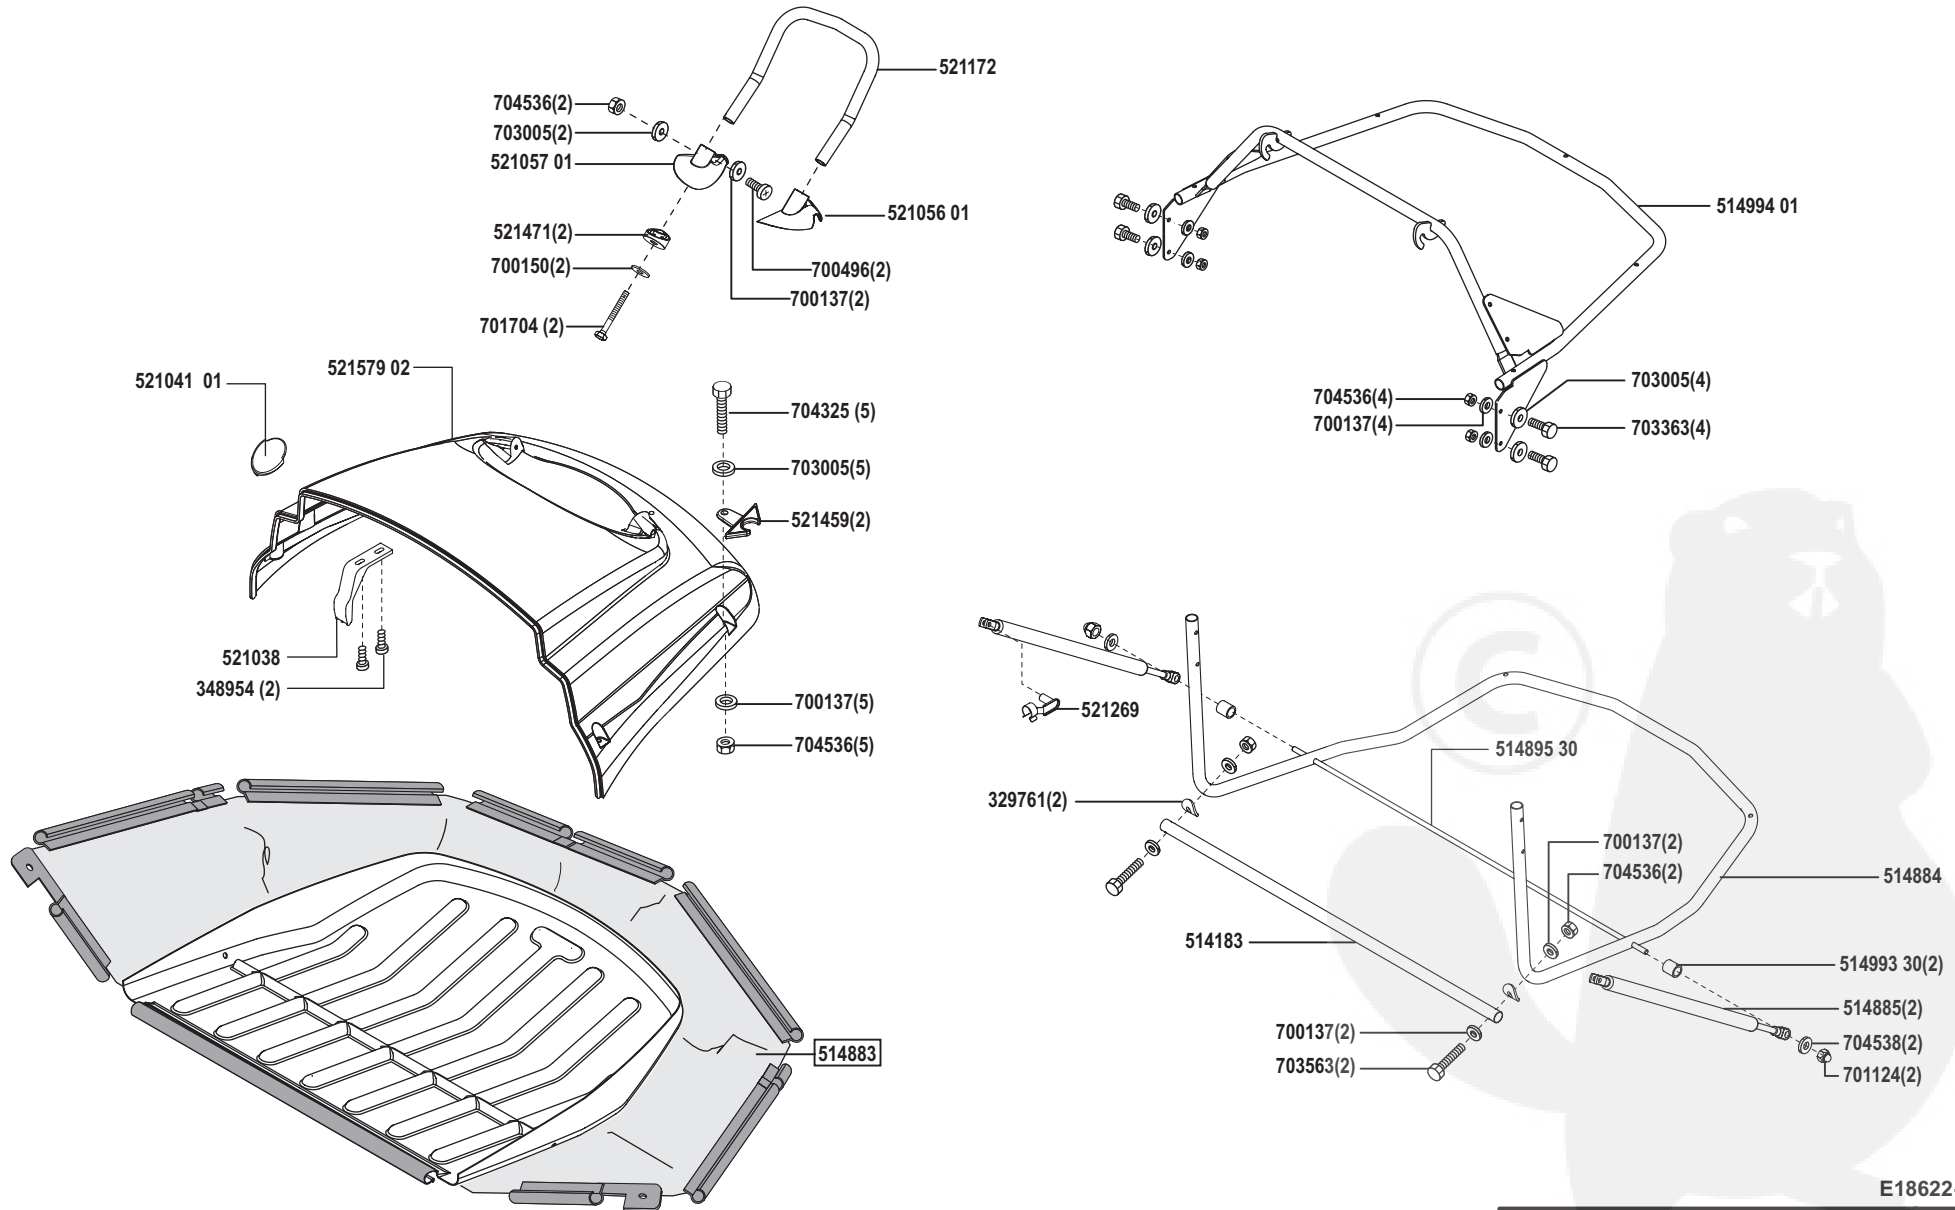

Power Line T 18-102 HD

Art. Nr. 118622

E18622-1

a	b	c	d	e	f
10/04					

Power Line T 18-102 HD

Art. Nr. 118622

E18622-2

a	b	c	d	e	f
---	---	---	---	---	---

Power Line T 18-102 HD

Art. Nr. 118622

E18622-3

a	b	c	d	e	f
---	---	---	---	---	---

Power Line T 18-102 HD

Art. Nr. 118622

E18622-4

a	b	c	d	e	f
---	---	---	---	---	---

Power Line T 18-102 HD

Art. Nr. 118622

a	b	c	d	e	f
---	---	---	---	---	---

Power Line T 18-102 HD

Art. Nr. 118622

E18622-6

a	b	c	d	e	f
---	---	---	---	---	---

Power Line T 18-102 HD

Art. Nr. 118622

E18622-7

a	b	c	d	e	f
---	---	---	---	---	---

Power Line T 18-102 HD

Art. Nr. 118622

ALKO

Garten+Hobby

a	b	c	d	e	f
---	---	---	---	---	---