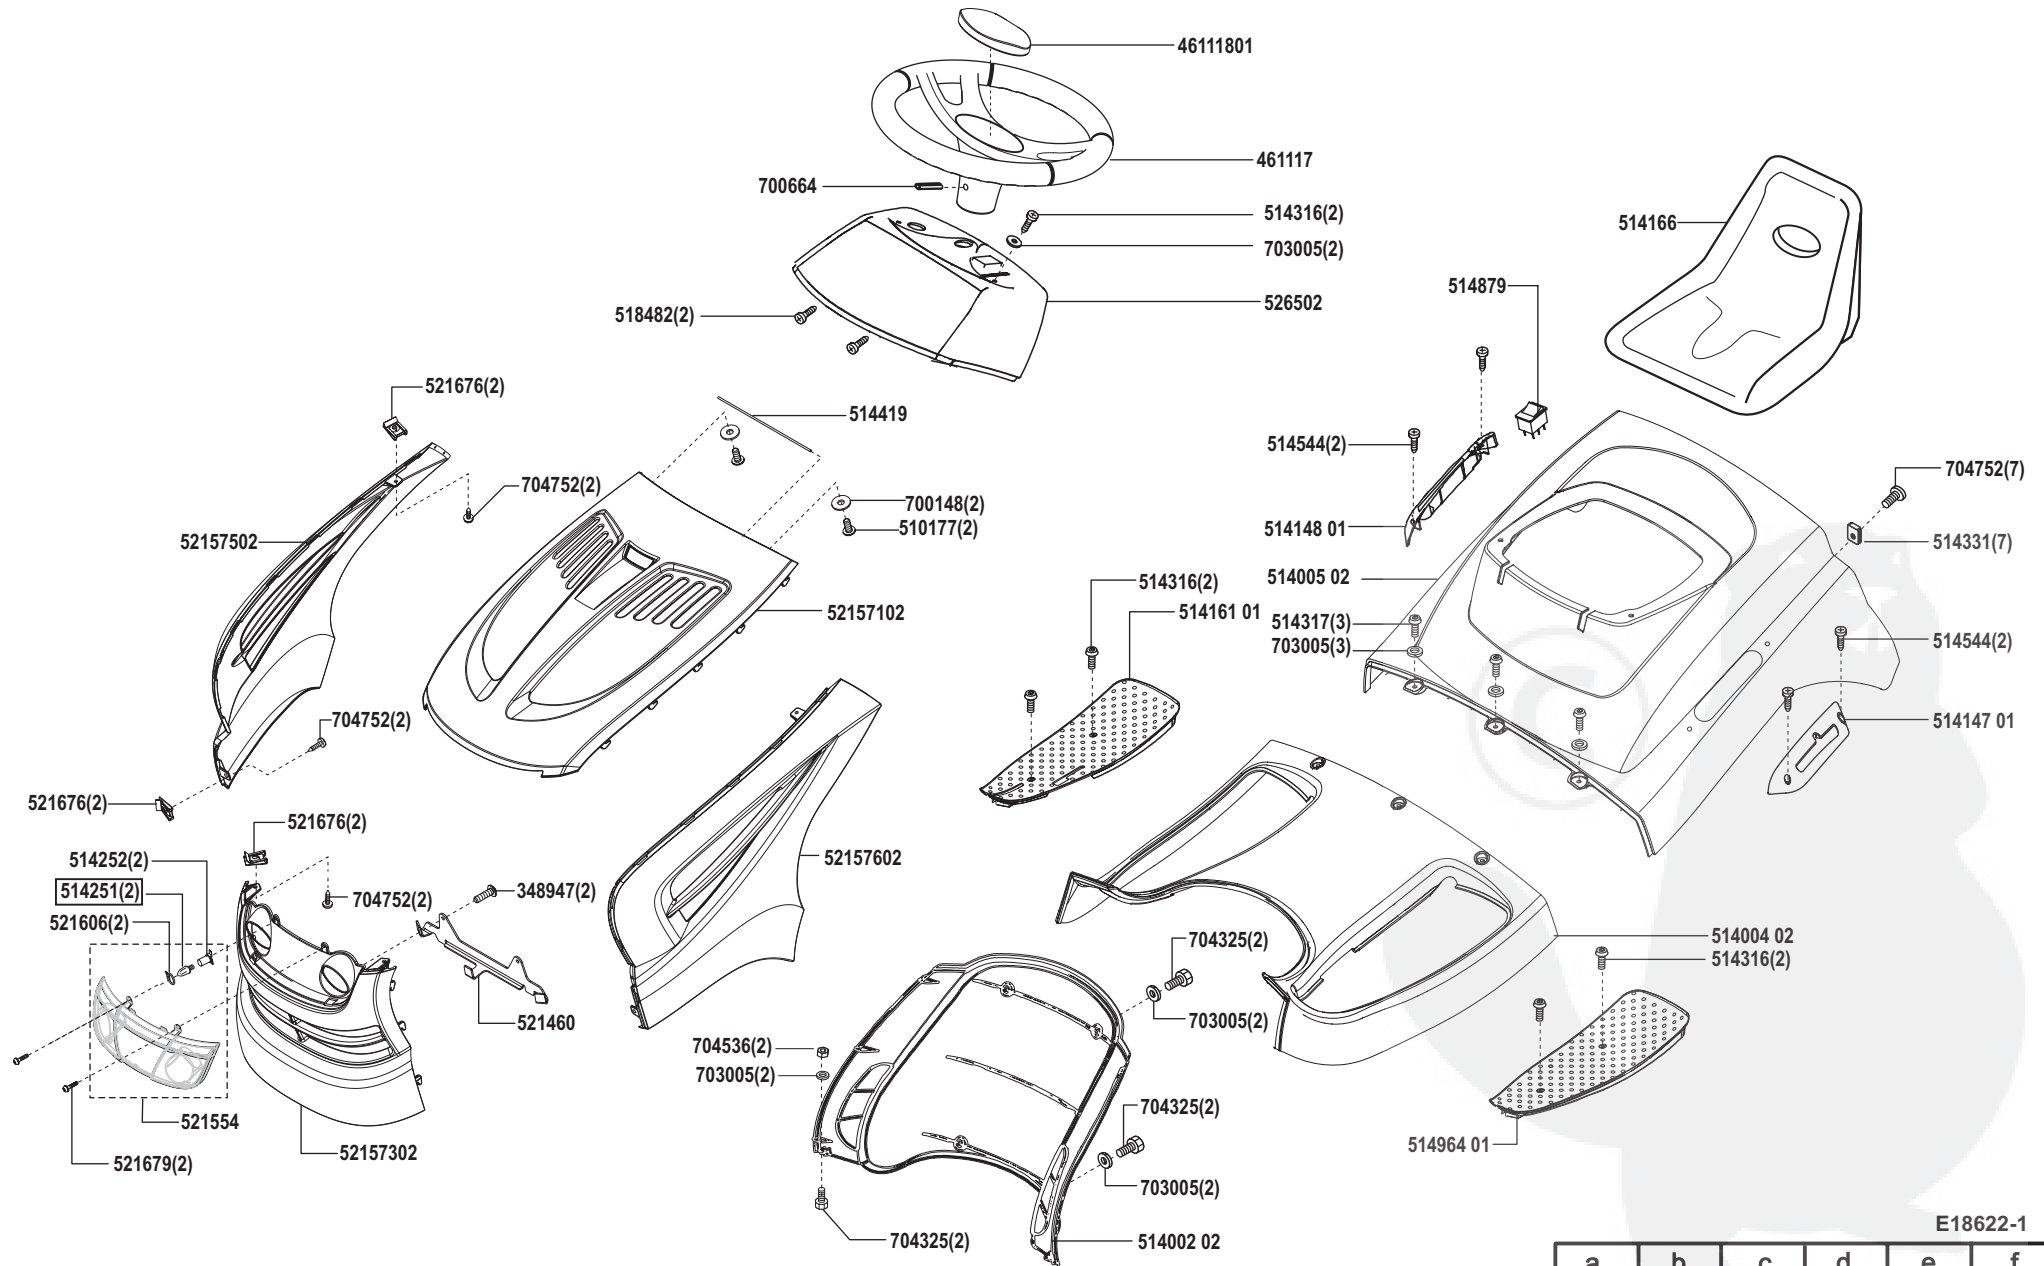

Power Line T 18-102 HD

Art. Nr. 118622

E18622-1

a	b	c	d	e	f
10/04					

Power Line T 18-102 HD

Art. Nr. 118622

E18622-2

a	b	c	d	e	f
---	---	---	---	---	---

Power Line T 18-102 HD

Art. Nr. 118622

ALKO
Garten+Hobby

E18622-3

a	b	c	d	e	f
---	---	---	---	---	---

Power Line T 18-102 HD

Art. Nr. 118622

E18622-4

a	b	c	d	e	f
---	---	---	---	---	---

Power Line T 18-102 HD

Art. Nr. 118622

E18622-5

a	b	c	d	e	f
---	---	---	---	---	---

Power Line T 18-102 HD

Art. Nr. 118622

E18622-6