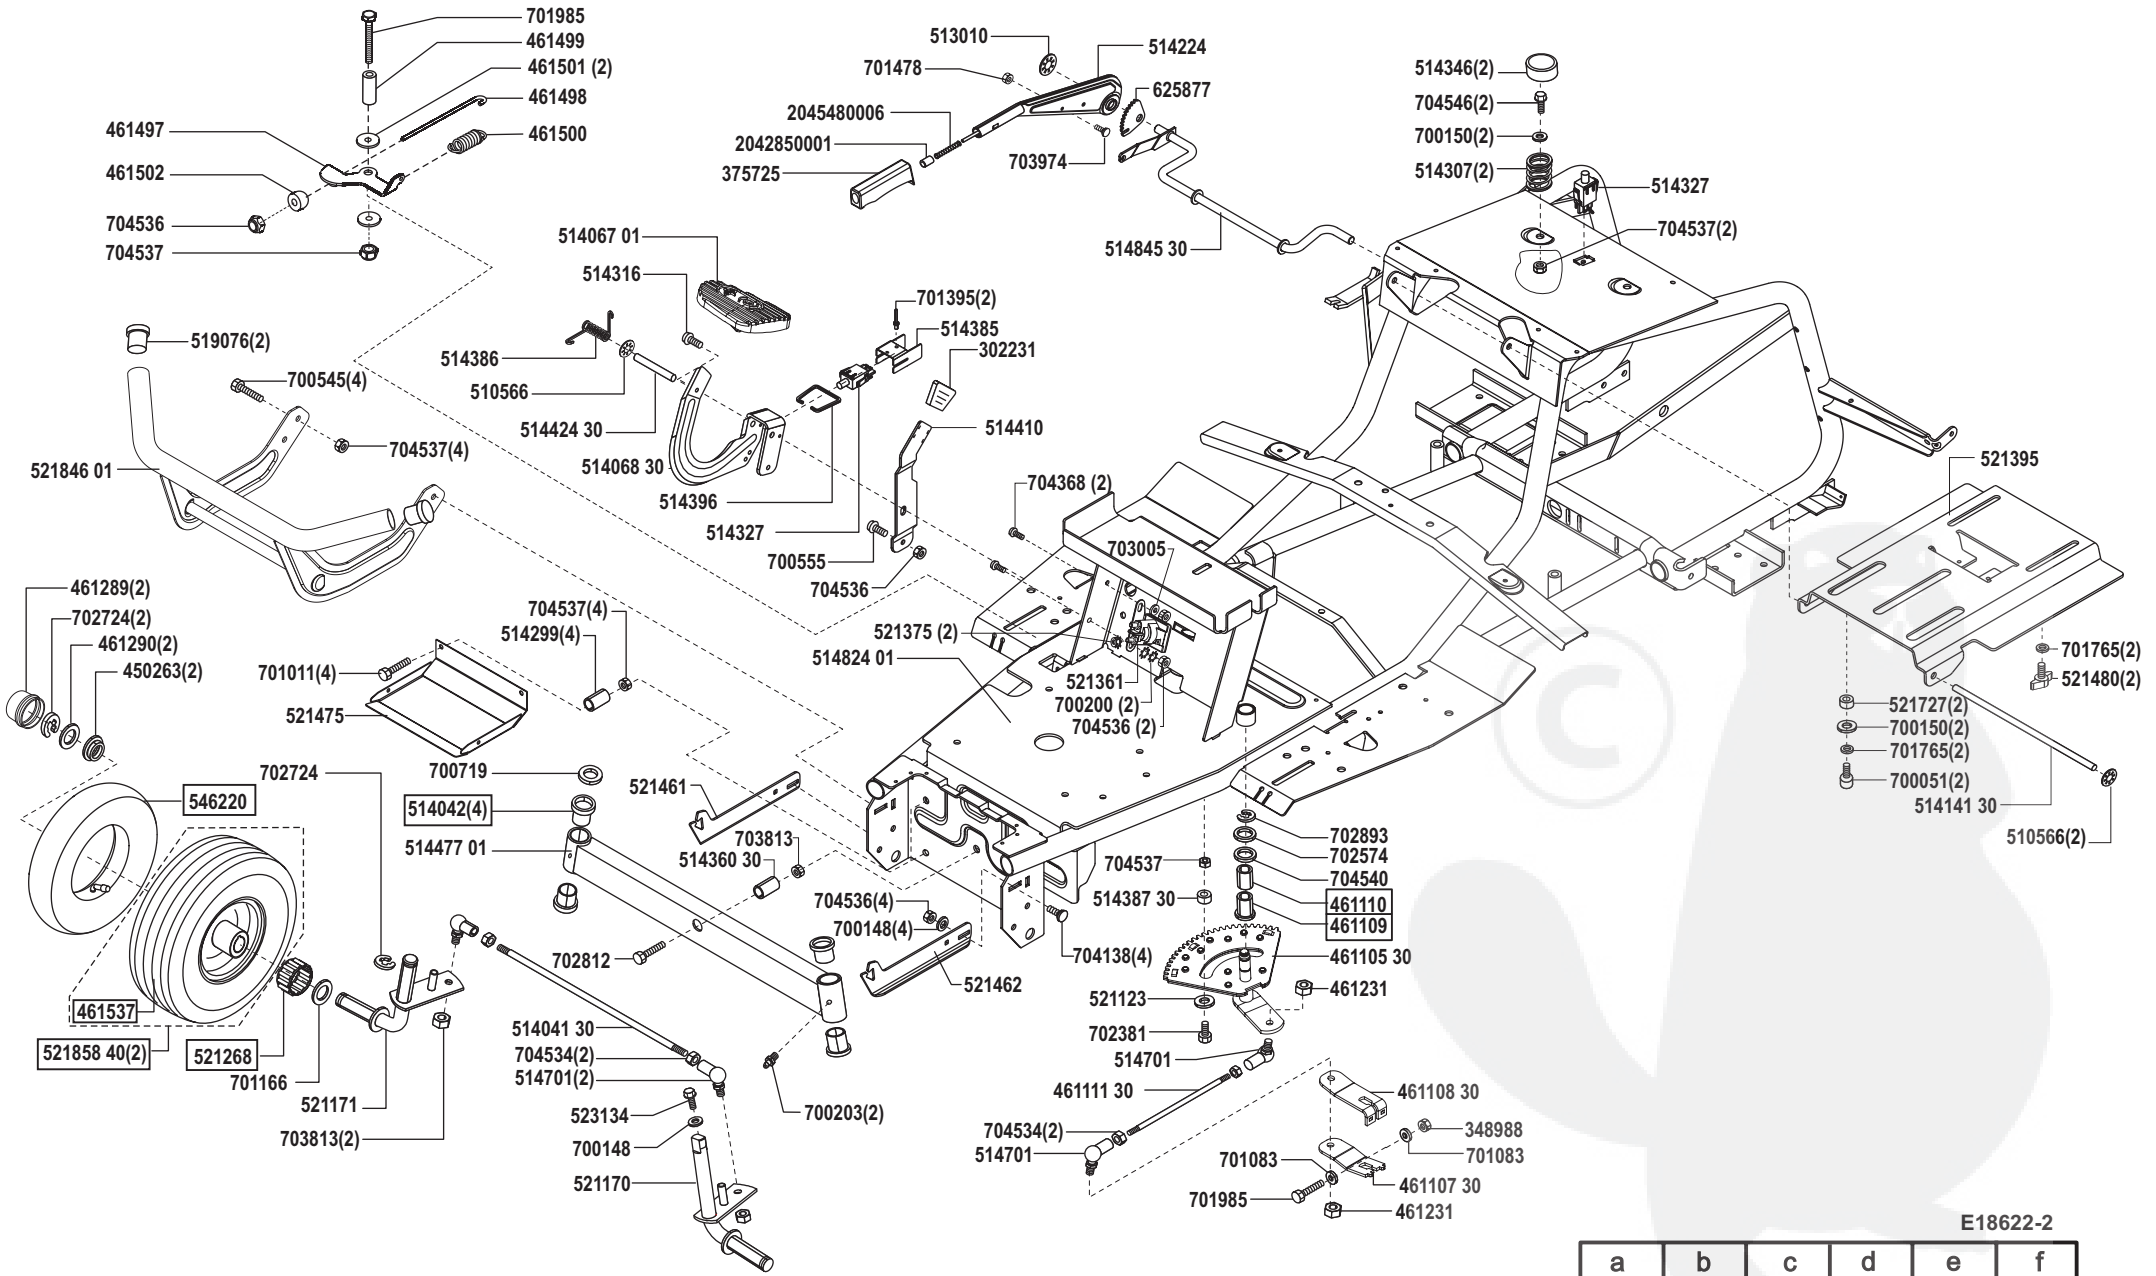

Power Line T 18-102 HD

Art. Nr. 118622

E18622-1

a	b	c	d	e	f
10/04					

Power Line T 18-102 HD

Art. Nr. 118622

E18622-2

a	b	c	d	e	f
---	---	---	---	---	---

Power Line T 18-102 HD

Art. Nr. 118622

ALKO
Garten+Hobby

E18622-3

a	b	c	d	e	f
---	---	---	---	---	---

Power Line T 18-102 HD

Art. Nr. 118622

E18622-4

a	b	c	d	e	f
---	---	---	---	---	---

Power Line T 18-102 HD

Art. Nr. 118622

E18622-5

a	b	c	d	e	f
---	---	---	---	---	---

Power Line T 18-102 HD

Art. Nr. 118622

E18622-6

a	b	c	d	e	f
---	---	---	---	---	---

Power Line T 18-102 HD

Art. Nr. 118622

E18622-7

a	b	c	d	e	f
---	---	---	---	---	---