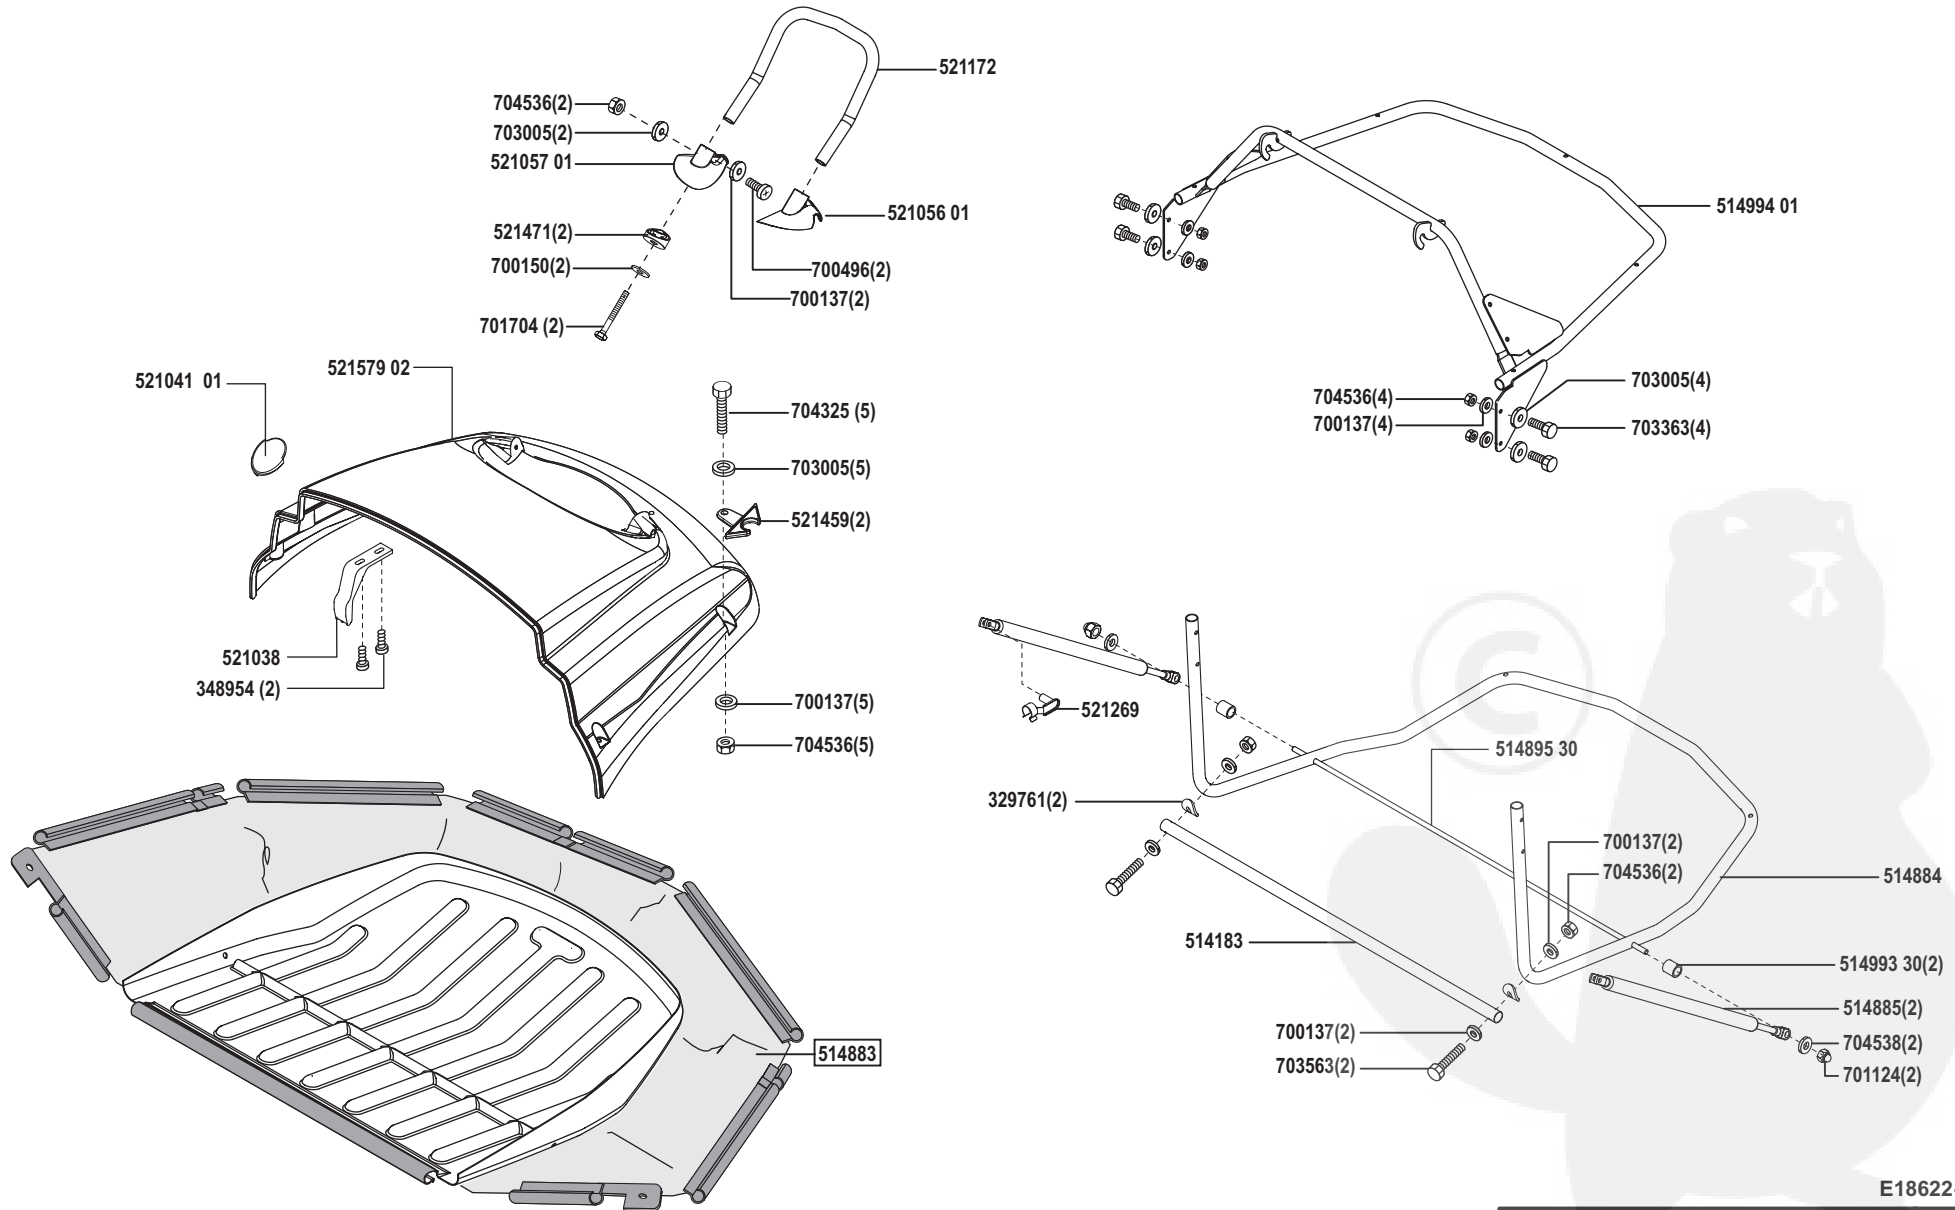

Power Line T 18-102 HD

Art. Nr. 118622

E18622-1

a	b	c	d	e	f
10/04					

Power Line T 18-102 HD

Art. Nr. 118622

E18622-2

a	b	c	d	e	f
---	---	---	---	---	---

a	b	c	d	e	f
---	---	---	---	---	---

Power Line T 18-102 HD

Art. Nr. 118622

E18622-5

a	b	c	d	e	f
---	---	---	---	---	---

Power Line T 18-102 HD

Art. Nr. 118622

E18622-6

a	b	c	d	e	f
---	---	---	---	---	---

Power Line T 18-102 HD

Art. Nr. 118622

E18622-7

a	b	c	d	e	f
---	---	---	---	---	---