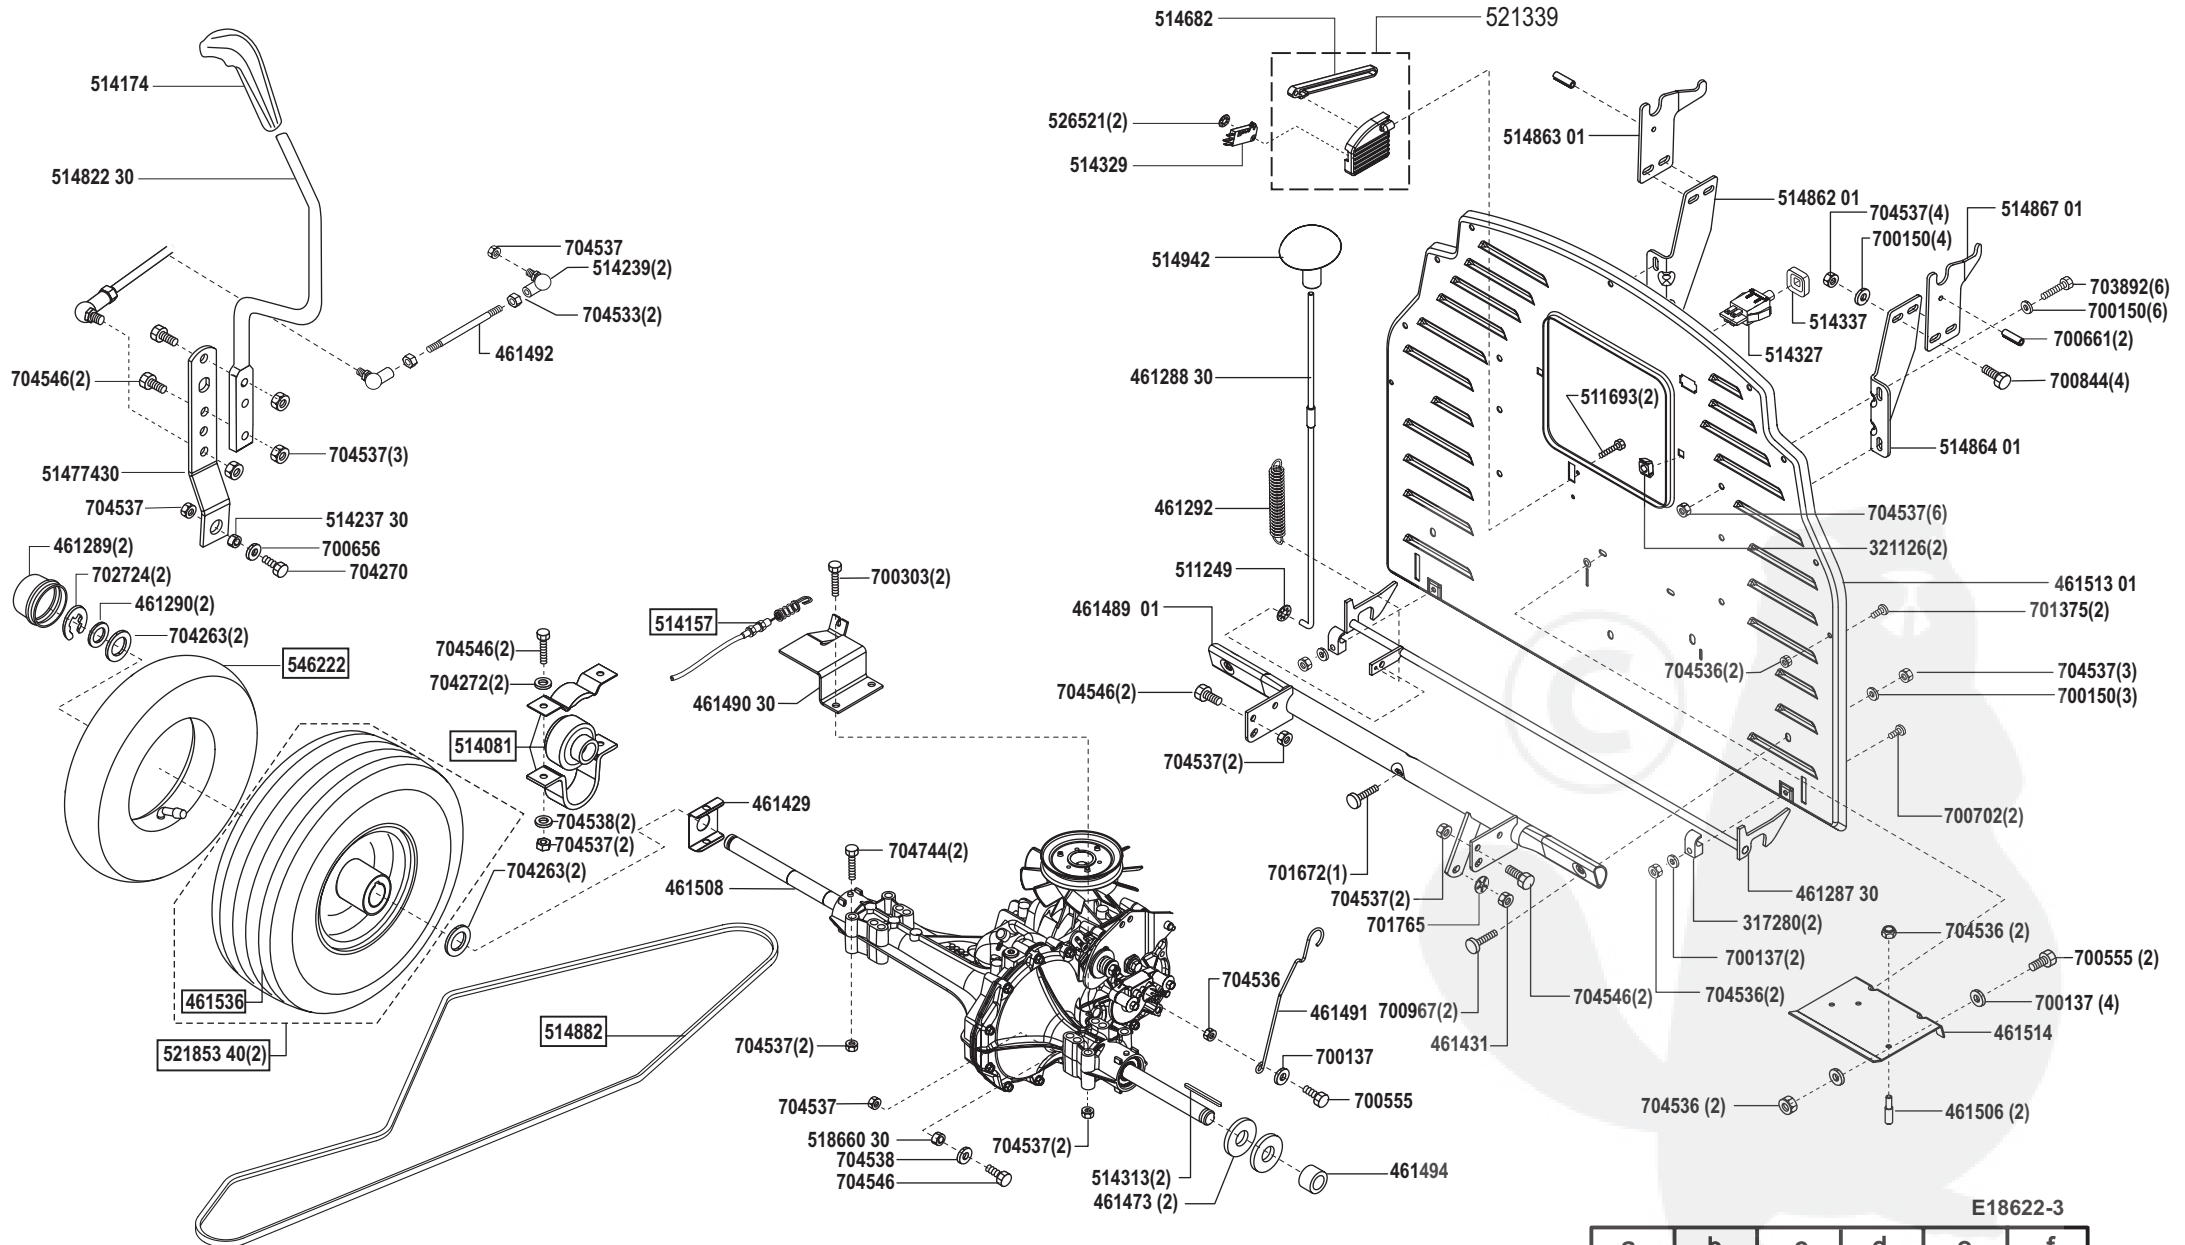

Power Line T 18-102 HD

Art. Nr. 118622

E18622-1

a	b	c	d	e	f
10/04					

Power Line T 18-102 HD

Art. Nr. 118622

E18622-2

a	b	c	d	e	f
---	---	---	---	---	---

Power Line T 18-102 HD

Art. Nr. 118622

ALKO
Garten+Hobby

E18622-3

a	b	c	d	e	f
---	---	---	---	---	---

Power Line T 18-102 HD

Art. Nr. 118622

E18622-4

a	b	c	d	e	f
---	---	---	---	---	---

Power Line T 18-102 HD

Art. Nr. 118622

E18622-5

a	b	c	d	e	f
---	---	---	---	---	---

Power Line T 18-102 HD

Art. Nr. 118622

E18622-6

a	b	c	d	e	f
---	---	---	---	---	---

Power Line T 18-102 HD

Art. Nr. 118622

E18622-7

a	b	c	d	e	f
---	---	---	---	---	---