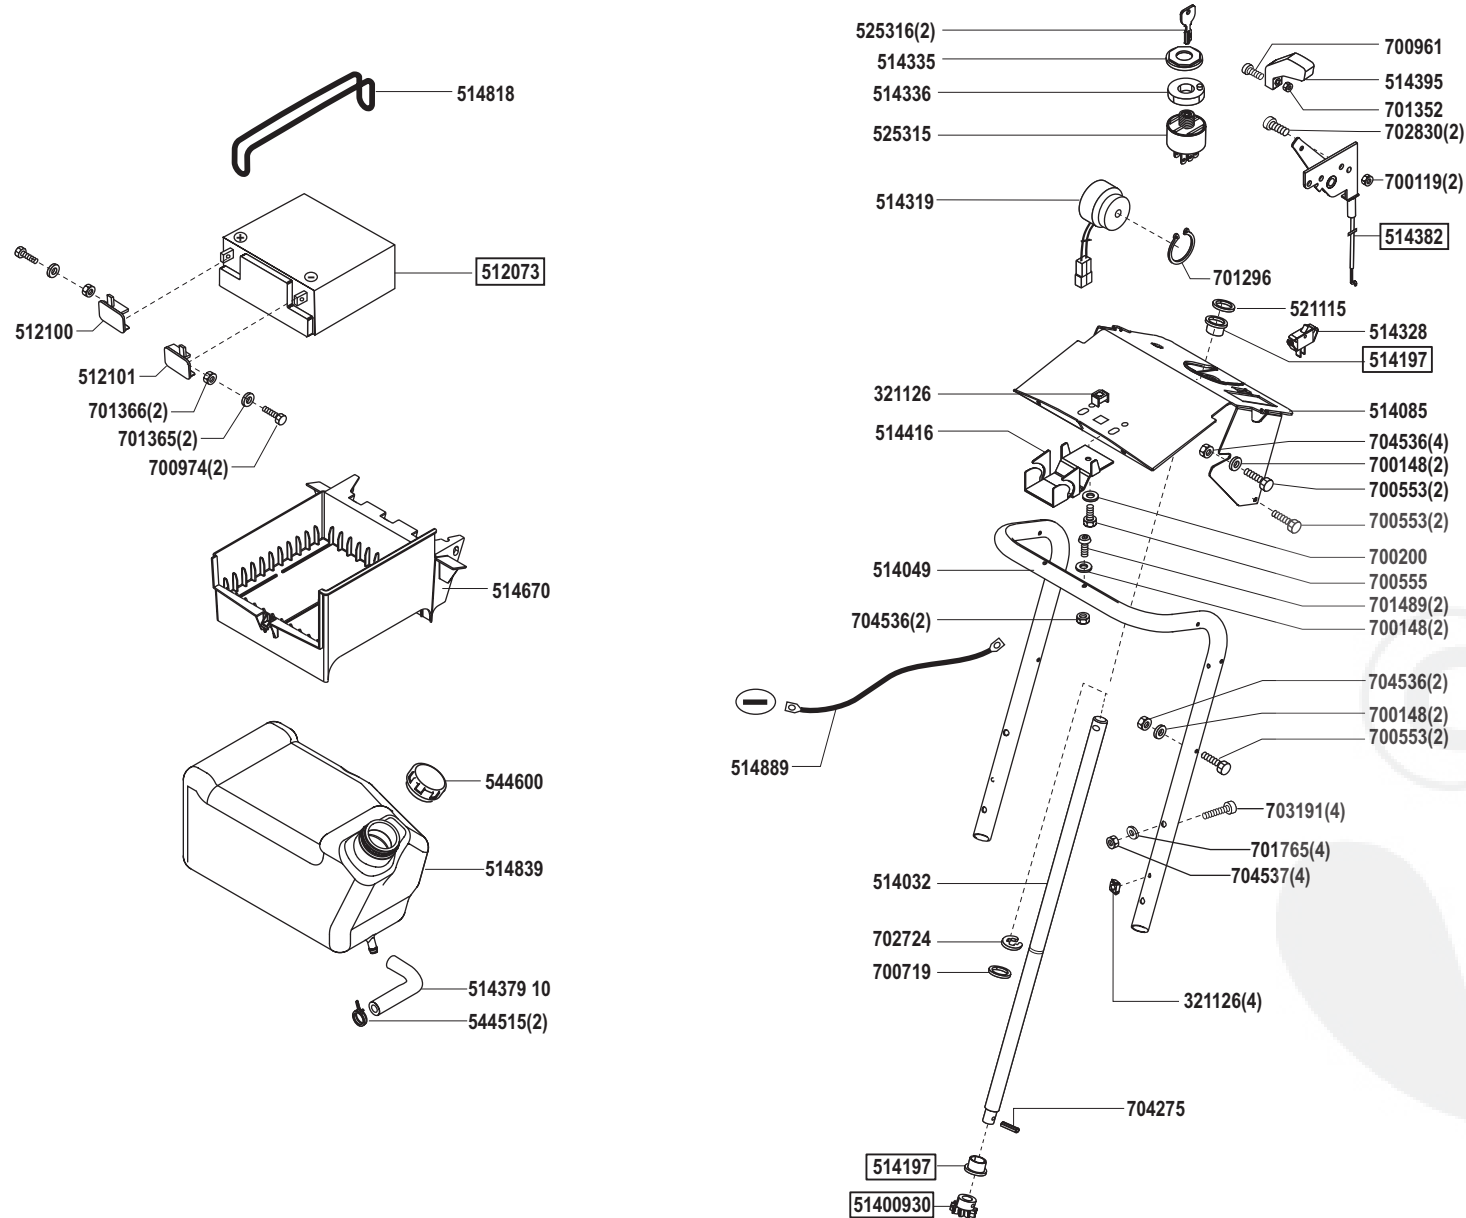

Power Line T 18-102 HD

Art. Nr. 118622

E18622-1

a	b	c	d	e	f
10/04					

Power Line T 18-102 HD

Art. Nr. 118622

E18622-2

a	b	c	d	e	f
---	---	---	---	---	---

a	b	c	d	e	f
---	---	---	---	---	---

Power Line T 18-102 HD

Art. Nr. 118622

E18622-5

a	b	c	d	e	f
---	---	---	---	---	---

Power Line T 18-102 HD

Art. Nr. 118622

E18622-6

a	b	c	d	e	f
---	---	---	---	---	---

Power Line T 18-102 HD

Art. Nr. 118622

E18622-7

a	b	c	d	e	f
---	---	---	---	---	---