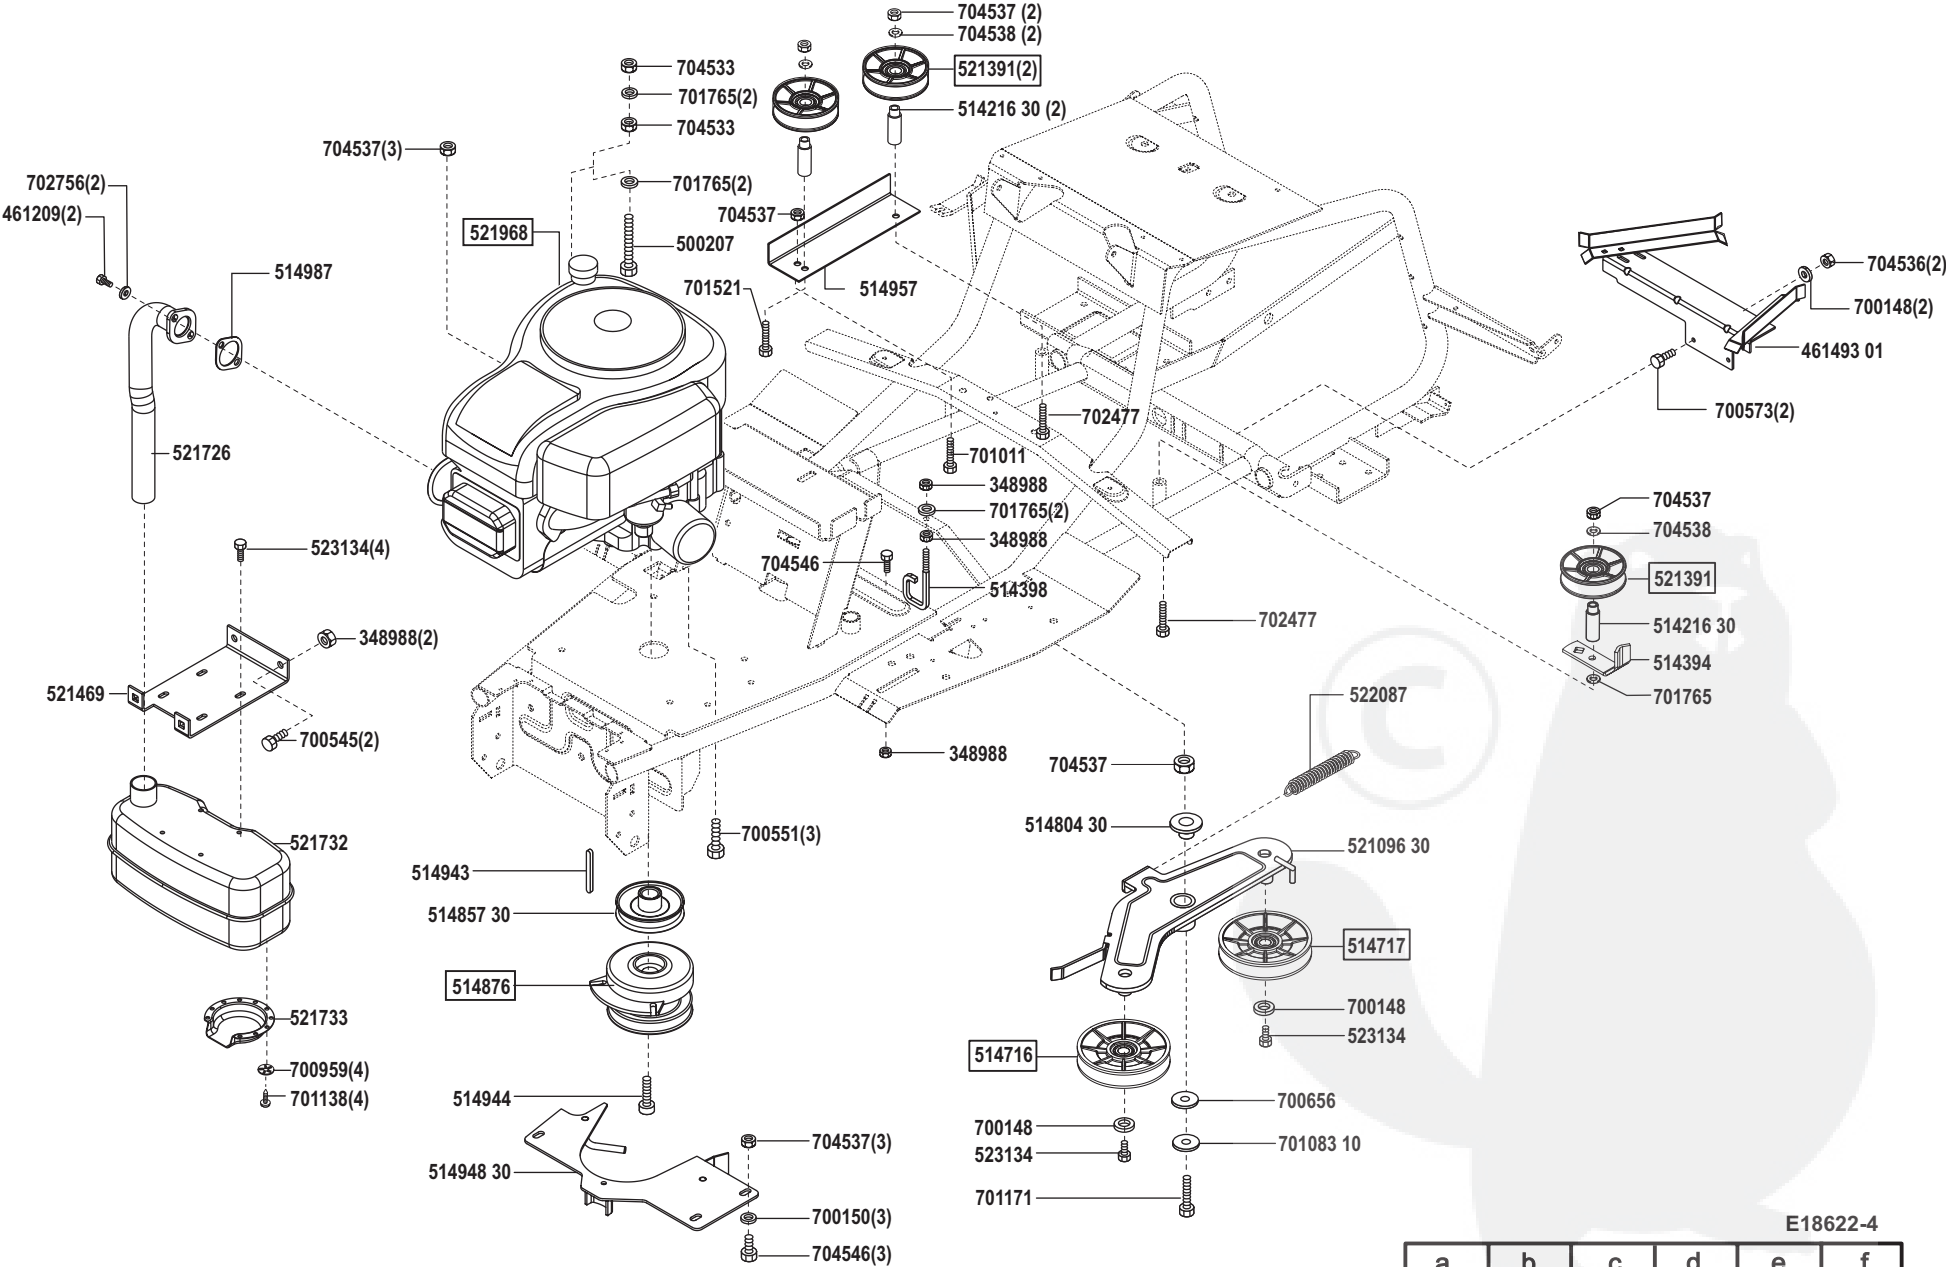

Power Line T 18-102 HD

Art. Nr. 118622

E18622-1

a	b	c	d	e	f
10/04					

Power Line T 18-102 HD

Art. Nr. 118622

E18622-2

a	b	c	d	e	f
---	---	---	---	---	---

Power Line T 18-102 HD

Art. Nr. 118622

ALKO
Garten+Hobby

E18622-3

a	b	c	d	e	f
---	---	---	---	---	---

Power Line T 18-102 HD

Art. Nr. 118622

E18622-4

a	b	c	d	e	f
---	---	---	---	---	---

Power Line T 18-102 HD

Art. Nr. 118622

E18622-5

a	b	c	d	e	f
---	---	---	---	---	---

Power Line T 18-102 HD

Art. Nr. 118622

E18622-6

a	b	c	d	e	f
---	---	---	---	---	---

Power Line T 18-102 HD

Art. Nr. 118622

E18622-7

a	b	c	d	e	f
---	---	---	---	---	---