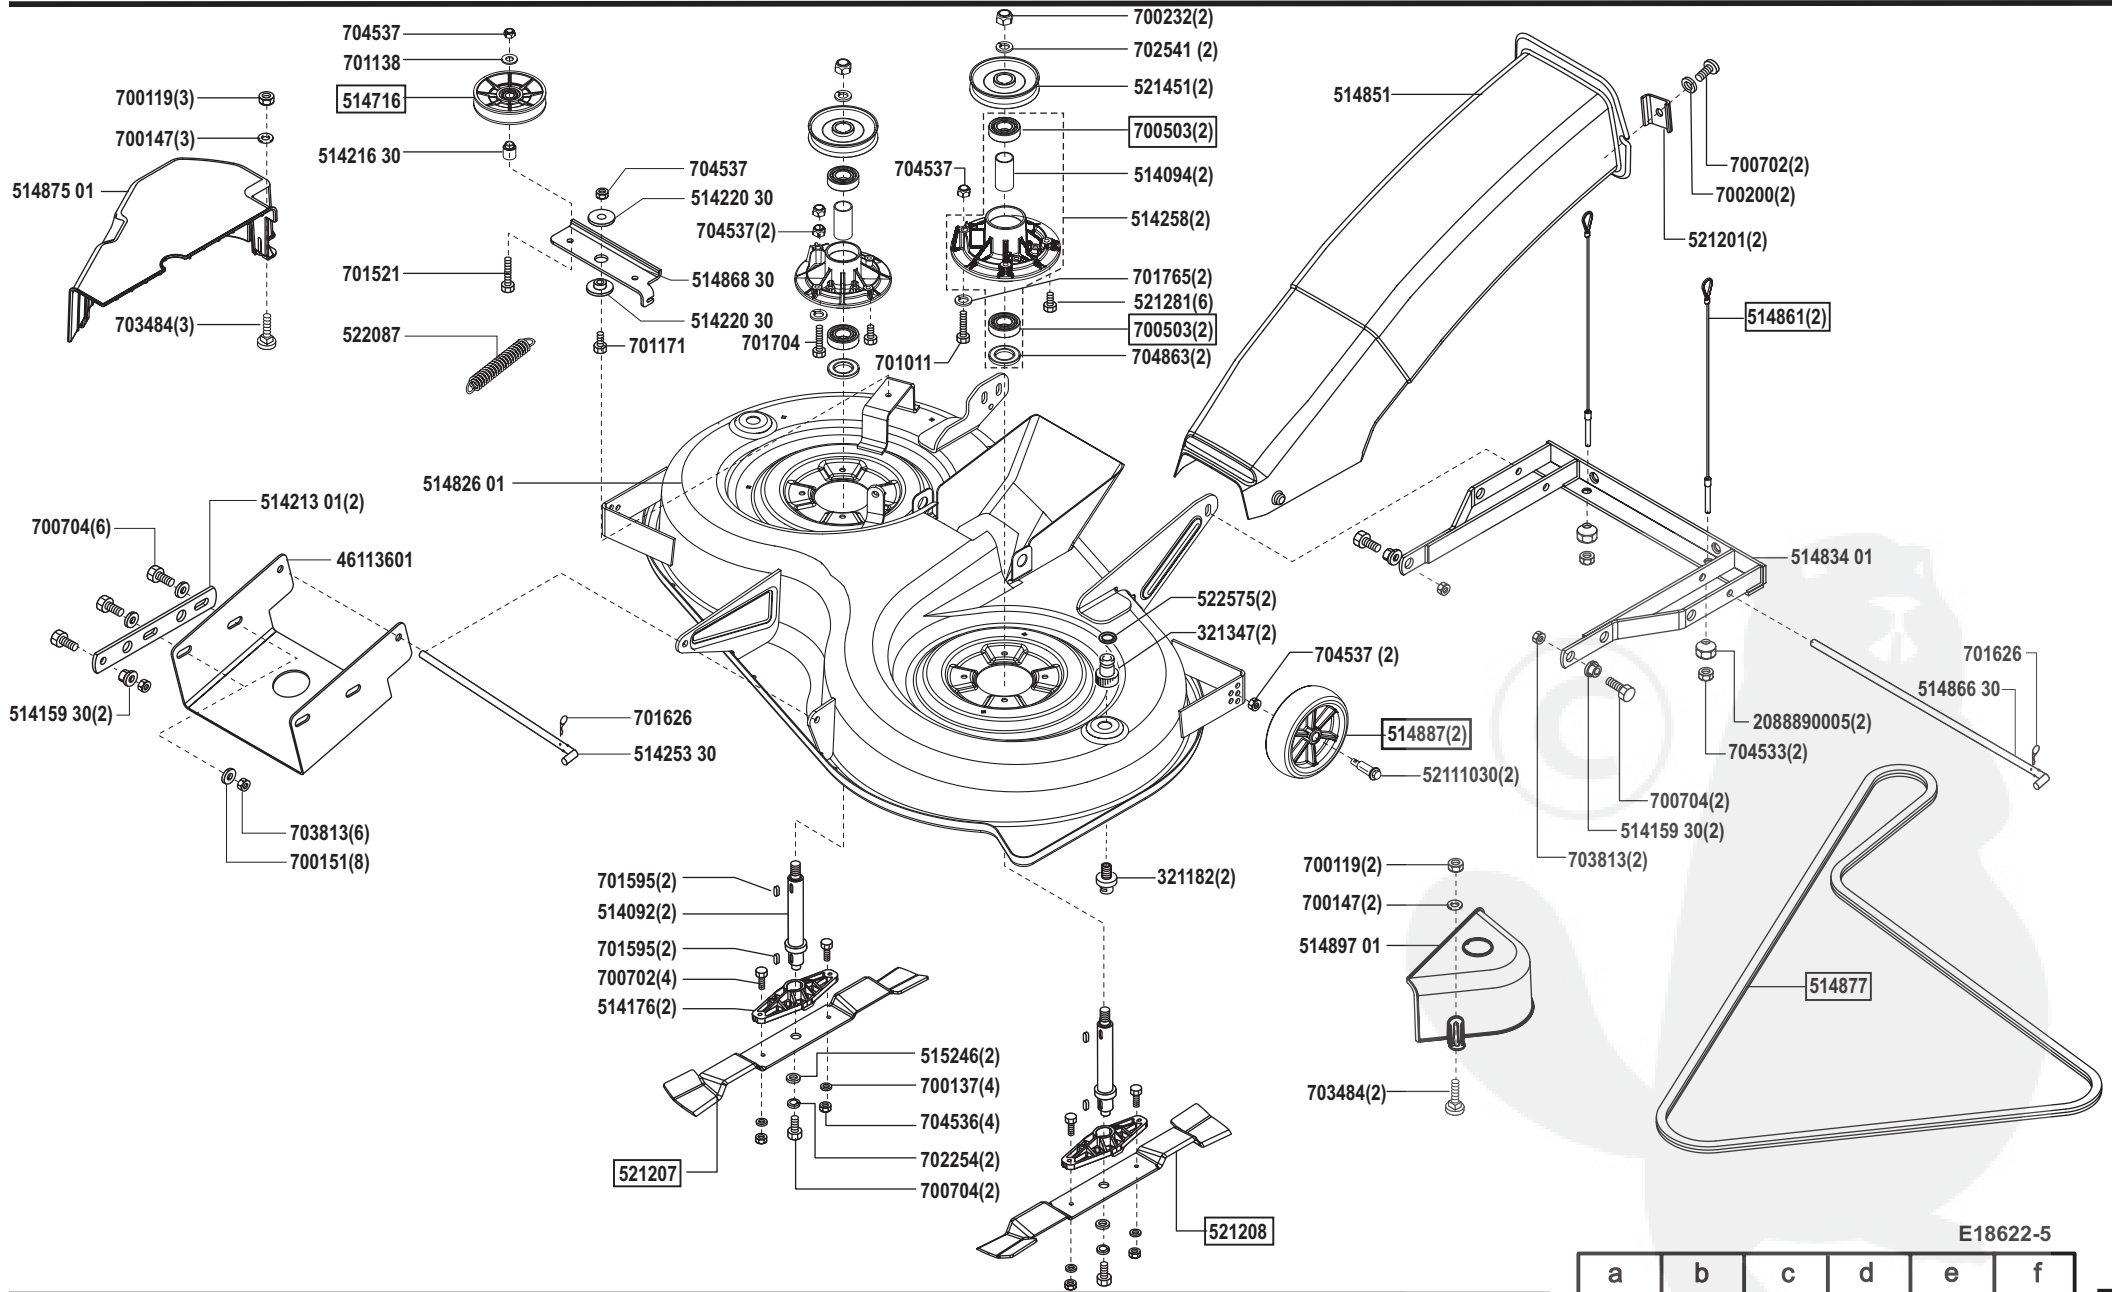

Power Line T 18-102 HD

Art. Nr. 118622

E18622-1

a	b	c	d	e	f
10/04					

Power Line T 18-102 HD

Art. Nr. 118622

E18622-2

a	b	c	d	e	f
---	---	---	---	---	---

Power Line T 18-102 HD

Art. Nr. 118622

ALKO
Garten+Hobby

E18622-3

a	b	c	d	e	f
---	---	---	---	---	---

Power Line T 18-102 HD

Art. Nr. 118622

E18622-4

a	b	c	d	e	f
---	---	---	---	---	---

Power Line T 18-102 HD

Art. Nr. 118622

E18622-5

a	b	c	d	e	f
---	---	---	---	---	---

Power Line T 18-102 HD

Art. Nr. 118622

E18622-6

a	b	c	d	e	f
---	---	---	---	---	---

Power Line T 18-102 HD

Art. Nr. 118622

E18622-7

a	b	c	d	e	f
---	---	---	---	---	---