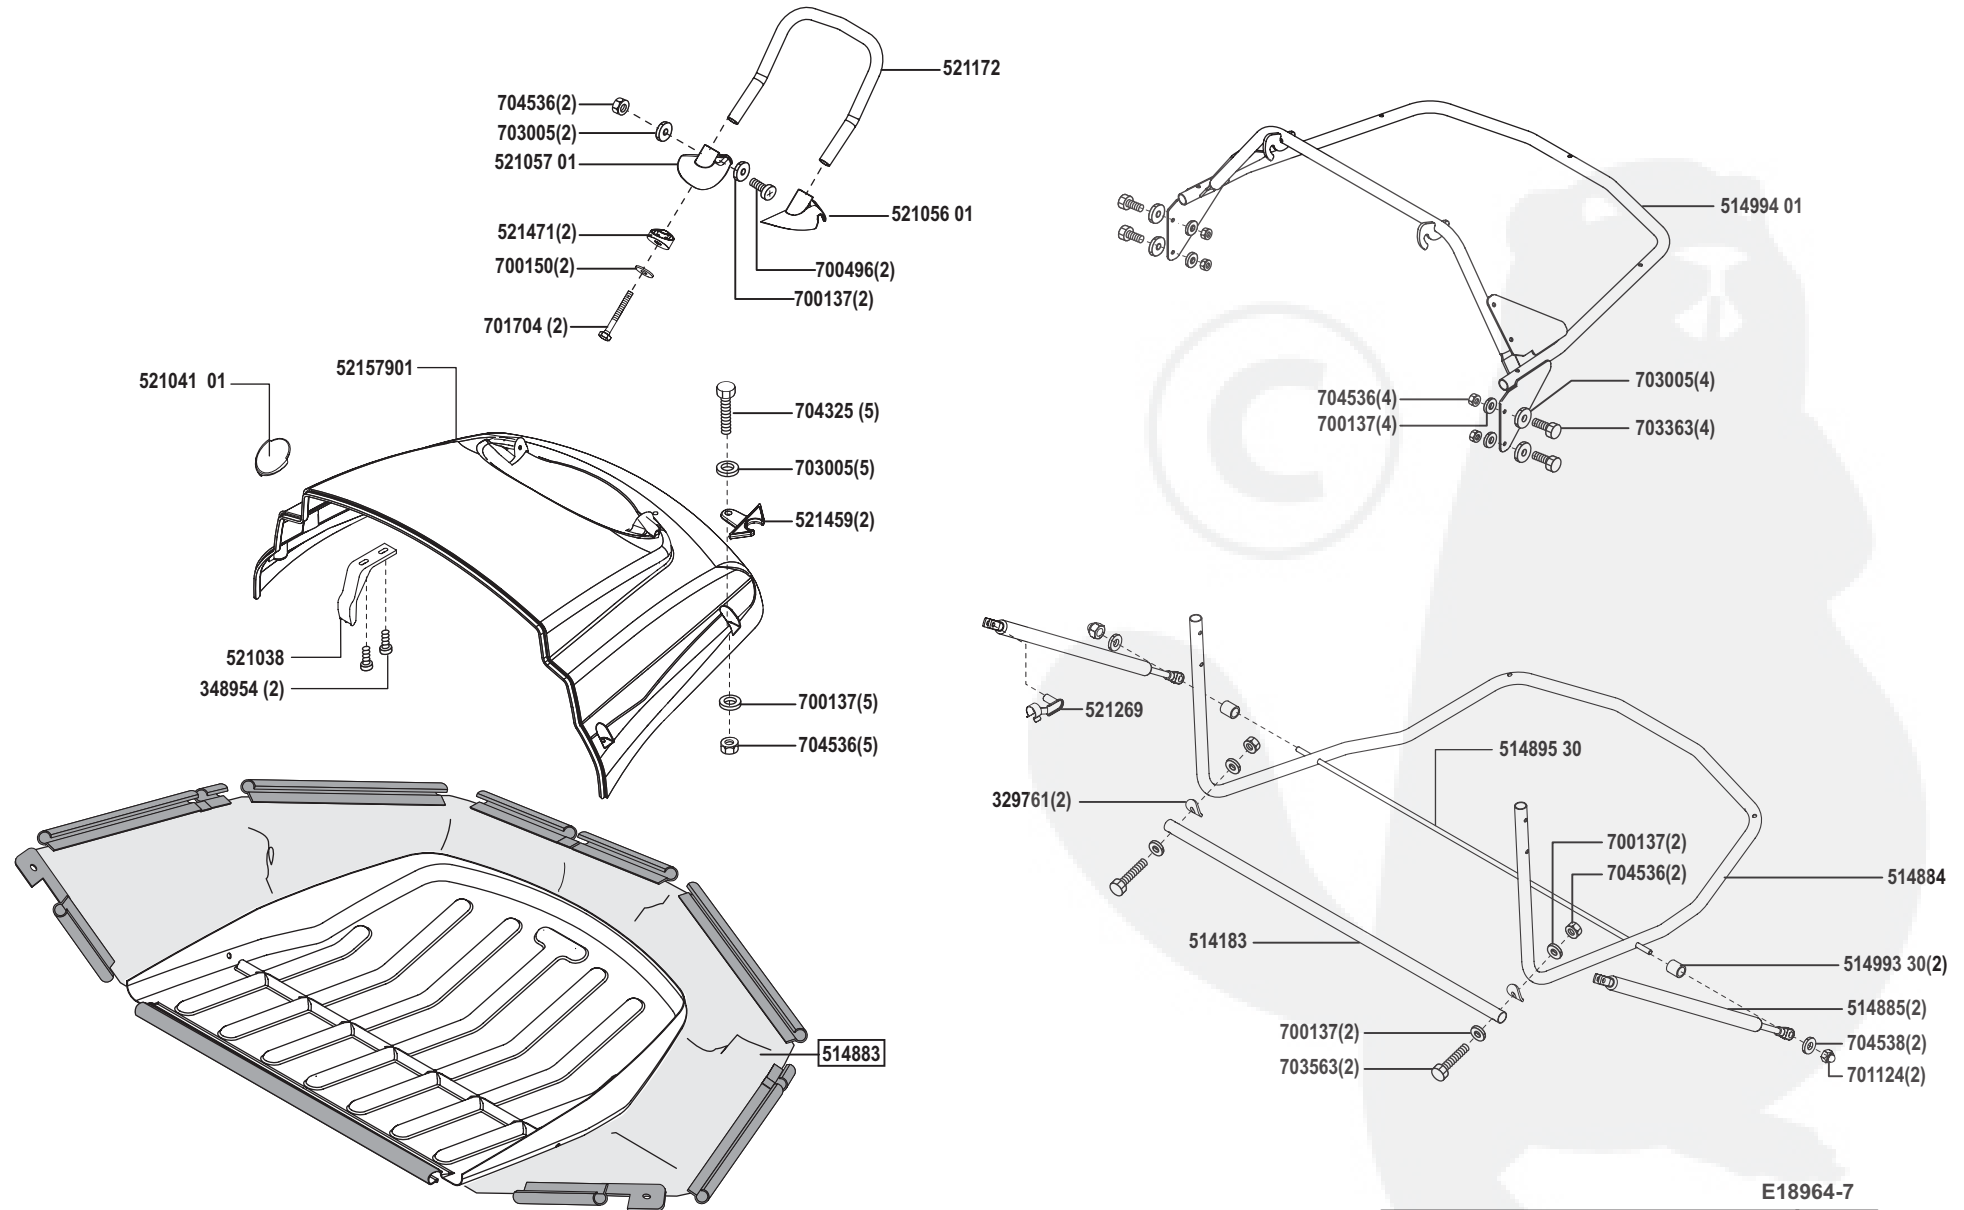

Comfort T 16-92 HD-H

Art. Nr. 118964

E18964-2

a	b	c	d	e	f
---	---	---	---	---	---

Comfort T 16-92 HD-H

Art. Nr. 118964

E18964-3

a	b	c	d	e	f
---	---	---	---	---	---

Comfort T 16-92 HD-H

Art. Nr. 118964

E18964-4

a	b	c	d	e	f
---	---	---	---	---	---

Comfort T 16-92 HD-H

Art. Nr. 118964

E18964-5

a	b	c	d	e	f
---	---	---	---	---	---

Comfort T 16-92 HD-H

Art. Nr. 118964

E18964-6

a	b	c	d	e	f
---	---	---	---	---	---

Comfort T 16-92 HD-H

Art. Nr. 118964

E18964-7

a	b	c	d	e	f
---	---	---	---	---	---

Comfort T 16-92 HD-H

Art. Nr. 118964

ALKO

Garten+Hobby

L 1	= rosa	pink
L 2	= grau	grey
L 3	= weiß	white
L 4	= braun	brown
L 5	= grün	green
L 6	= schwarz	black
L 7	= rot	red
L 8	= violett	violet
L 9	= orange	orange
L 10	= gelb	yellow
L 11	= blau	blue
L 12	= rot/weiß	red/white
L 13	= weiß/blau	white/blue
L 14 a	= rot	red
(L 14 b)	= rot	red
(L 15 a)	= rot	red
(L 15 b)	= rot	red
(L 16)	= blau	blue
L 17	= grün/rot	green/red