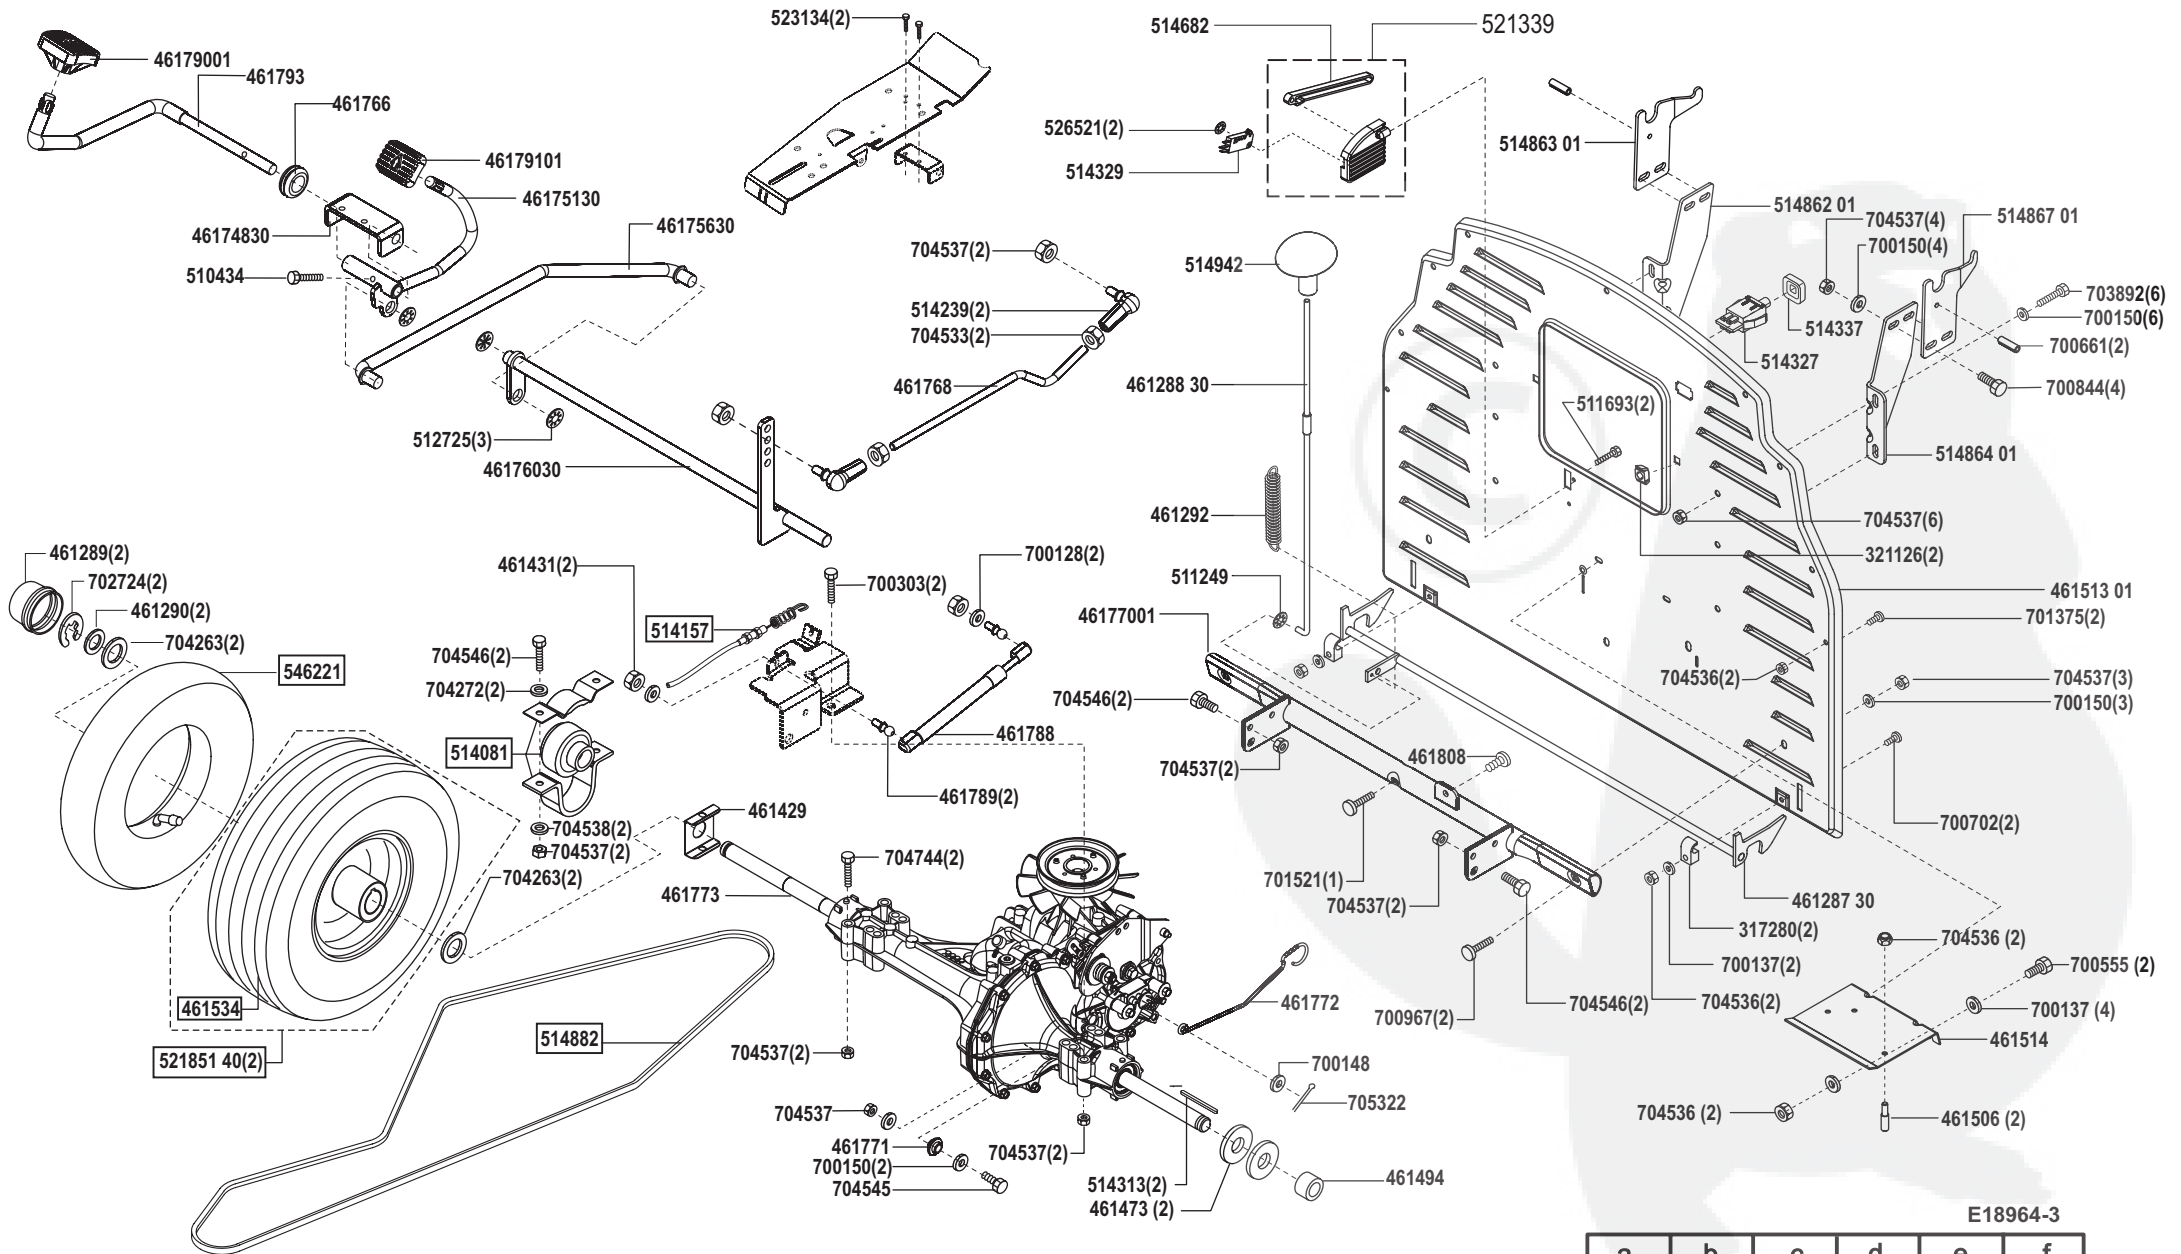

Comfort T 16-92 HD-H

Art. Nr. 118964

E18964-2

a	b	c	d	e	f
---	---	---	---	---	---

Comfort T 16-92 HD-H

Art. Nr. 118964

E18964-3

a	b	c	d	e	f
---	---	---	---	---	---

Comfort T 16-92 HD-H

Art. Nr. 118964

E18964-4

a	b	c	d	e	f
---	---	---	---	---	---

Comfort T 16-92 HD-H

Art. Nr. 118964

E18964-5

a	b	c	d	e	f
---	---	---	---	---	---

Comfort T 16-92 HD-H

Art. Nr. 118964

E18964-6

a	b	c	d	e	f
---	---	---	---	---	---

Comfort T 16-92 HD-H

Art. Nr. 118964

E18964-7

a	b	c	d	e	f
---	---	---	---	---	---

Comfort T 16-92 HD-H

Art. Nr. 118964

ALKO

Garten+Hobby

L 1	= rosa	pink
L 2	= grau	grey
L 3	= weiß	white
L 4	= braun	brown
L 5	= grün	green
L 6	= schwarz	black
L 7	= rot	red
L 8	= violett	violet
L 9	= orange	orange
L 10	= gelb	yellow
L 11	= blau	blue
L 12	= rot/weiß	red/white
L 13	= weiß/blau	white/blue
L 14 a	= rot	red
(L 14 b)	= rot	red
(L 15 a)	= rot	red
(L 15 b)	= rot	red
(L 16)	= blau	blue
L 17	= grün/rot	green/red