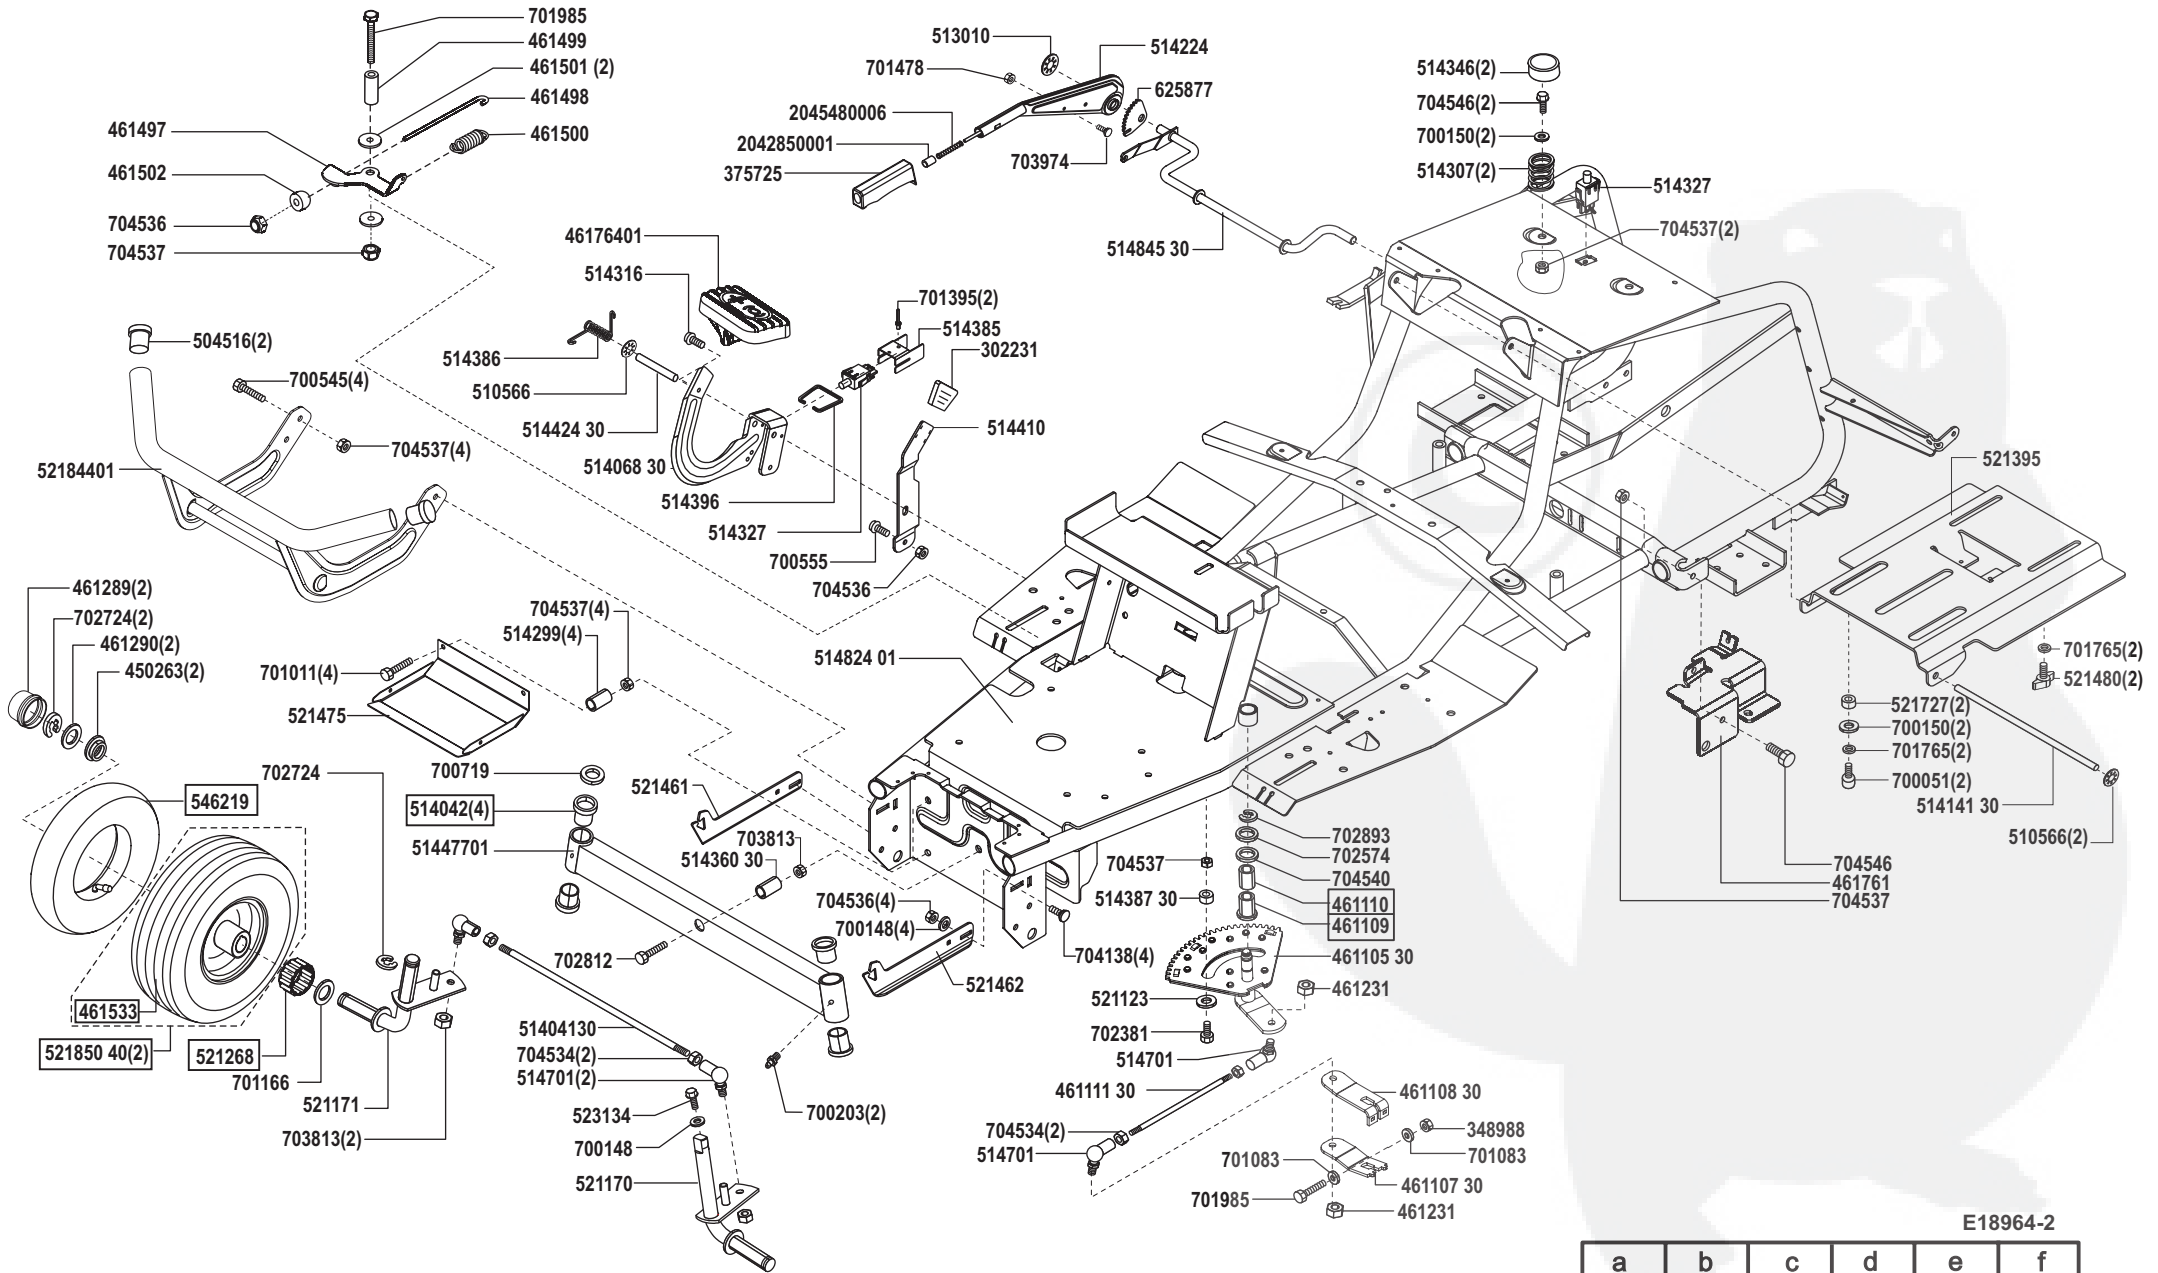

Comfort T 16-92 HD-H

Art. Nr. 118964

E18964-2

a	b	c	d	e	f
---	---	---	---	---	---

Comfort T 16-92 HD-H

Art. Nr. 118964

E18964-3

a	b	c	d	e	f
---	---	---	---	---	---

Comfort T 16-92 HD-H

Art. Nr. 118964

E18964-4

a	b	c	d	e	f
---	---	---	---	---	---

Comfort T 16-92 HD-H

Art. Nr. 118964

E18964-5

a	b	c	d	e	f
---	---	---	---	---	---

Comfort T 16-92 HD-H

Art. Nr. 118964

E18964-6

a	b	c	d	e	f
---	---	---	---	---	---

Comfort T 16-92 HD-H

Art. Nr. 118964

E18964-7

a	b	c	d	e	f
---	---	---	---	---	---

Comfort T 16-92 HD-H

Art. Nr. 118964

ALKO

Garten+Hobby

L 1	= rosa	pink
L 2	= grau	grey
L 3	= weiß	white
L 4	= braun	brown
L 5	= grün	green
L 6	= schwarz	black
L 7	= rot	red
L 8	= violett	violet
L 9	= orange	orange
L 10	= gelb	yellow
L 11	= blau	blue
L 12	= rot/weiß	red/white
L 13	= weiß/blau	white/blue
L 14 a	= rot	red
(L 14 b)	= rot	red
(L 15 a)	= rot	red
(L 15 b)	= rot	red
(L 16)	= blau	blue
L 17	= grün/rot	green/red