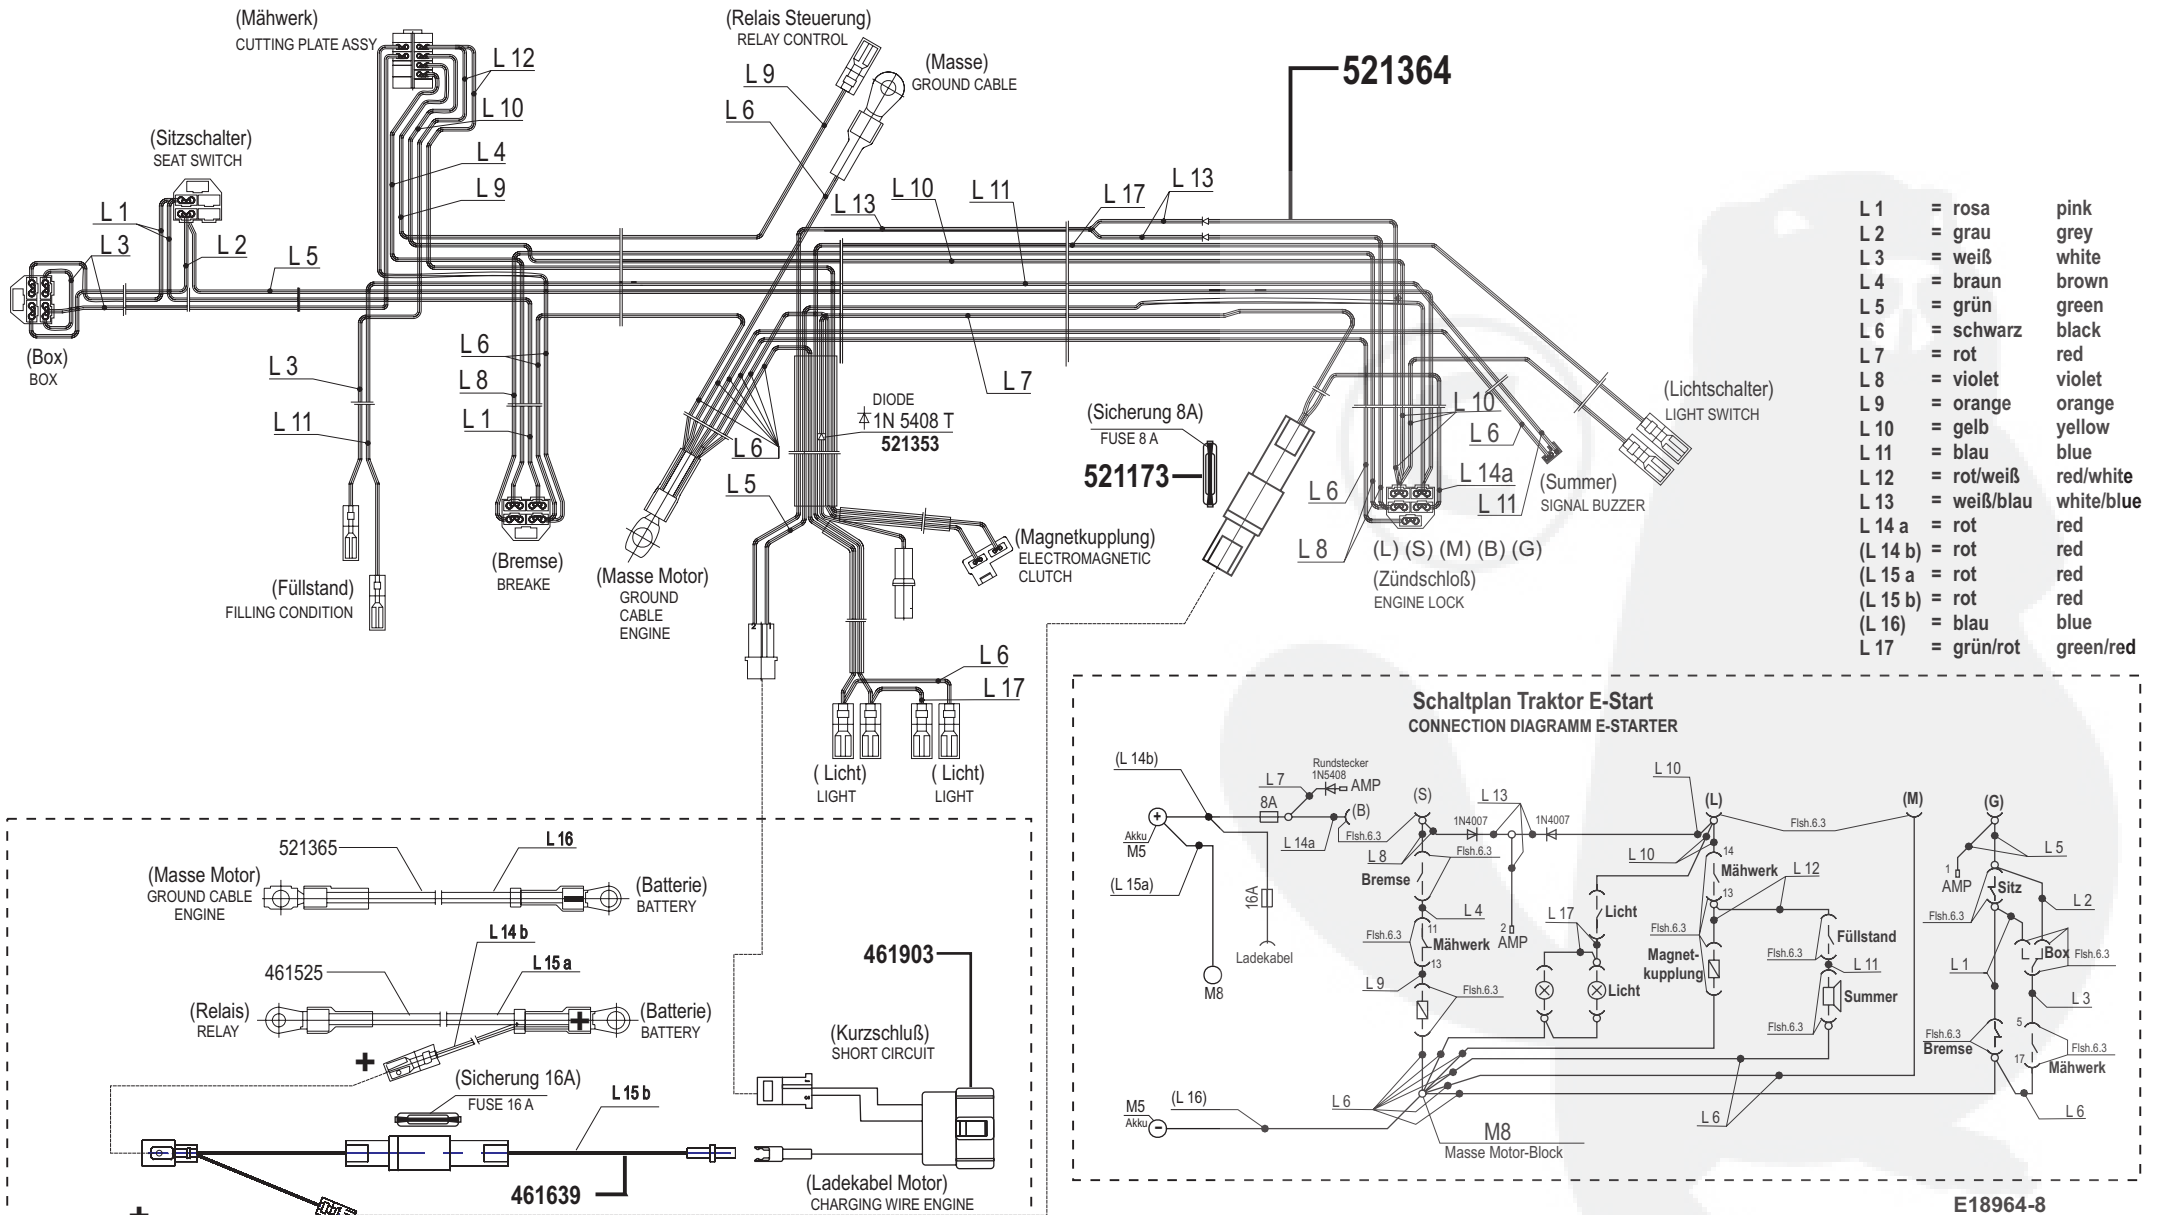

Comfort T 16-92 HD-H

Art. Nr. 118964

E18964-2

a	b	c	d	e	f
---	---	---	---	---	---

Comfort T 16-92 HD-H

Art. Nr. 118964

E18964-3

a	b	c	d	e	f
---	---	---	---	---	---

Comfort T 16-92 HD-H

Art. Nr. 118964

E18964-4

a	b	c	d	e	f
---	---	---	---	---	---

Comfort T 16-92 HD-H

Art. Nr. 118964

E18964-5

a	b	c	d	e	f
---	---	---	---	---	---

Comfort T 16-92 HD-H

Art. Nr. 118964

E18964-6

a	b	c	d	e	f
---	---	---	---	---	---

Comfort T 16-92 HD-H

Art. Nr. 118964

E18964-7

a	b	c	d	e	f
---	---	---	---	---	---

Comfort T 16-92 HD-H

Art. Nr. 118964

ALKO

Garten+Hobby

L 1	= rosa	pink
L 2	= grau	grey
L 3	= weiß	white
L 4	= braun	brown
L 5	= grün	green
L 6	= schwarz	black
L 7	= rot	red
L 8	= violett	violet
L 9	= orange	orange
L 10	= gelb	yellow
L 11	= blau	blue
L 12	= rot/weiß	red/white
L 13	= weiß/blau	white/blue
L 14 a	= rot	red
(L 14 b)	= rot	red
(L 15 a)	= rot	red
(L 15 b)	= rot	red
(L 16)	= blau	blue
L 17	= grün/rot	green/red