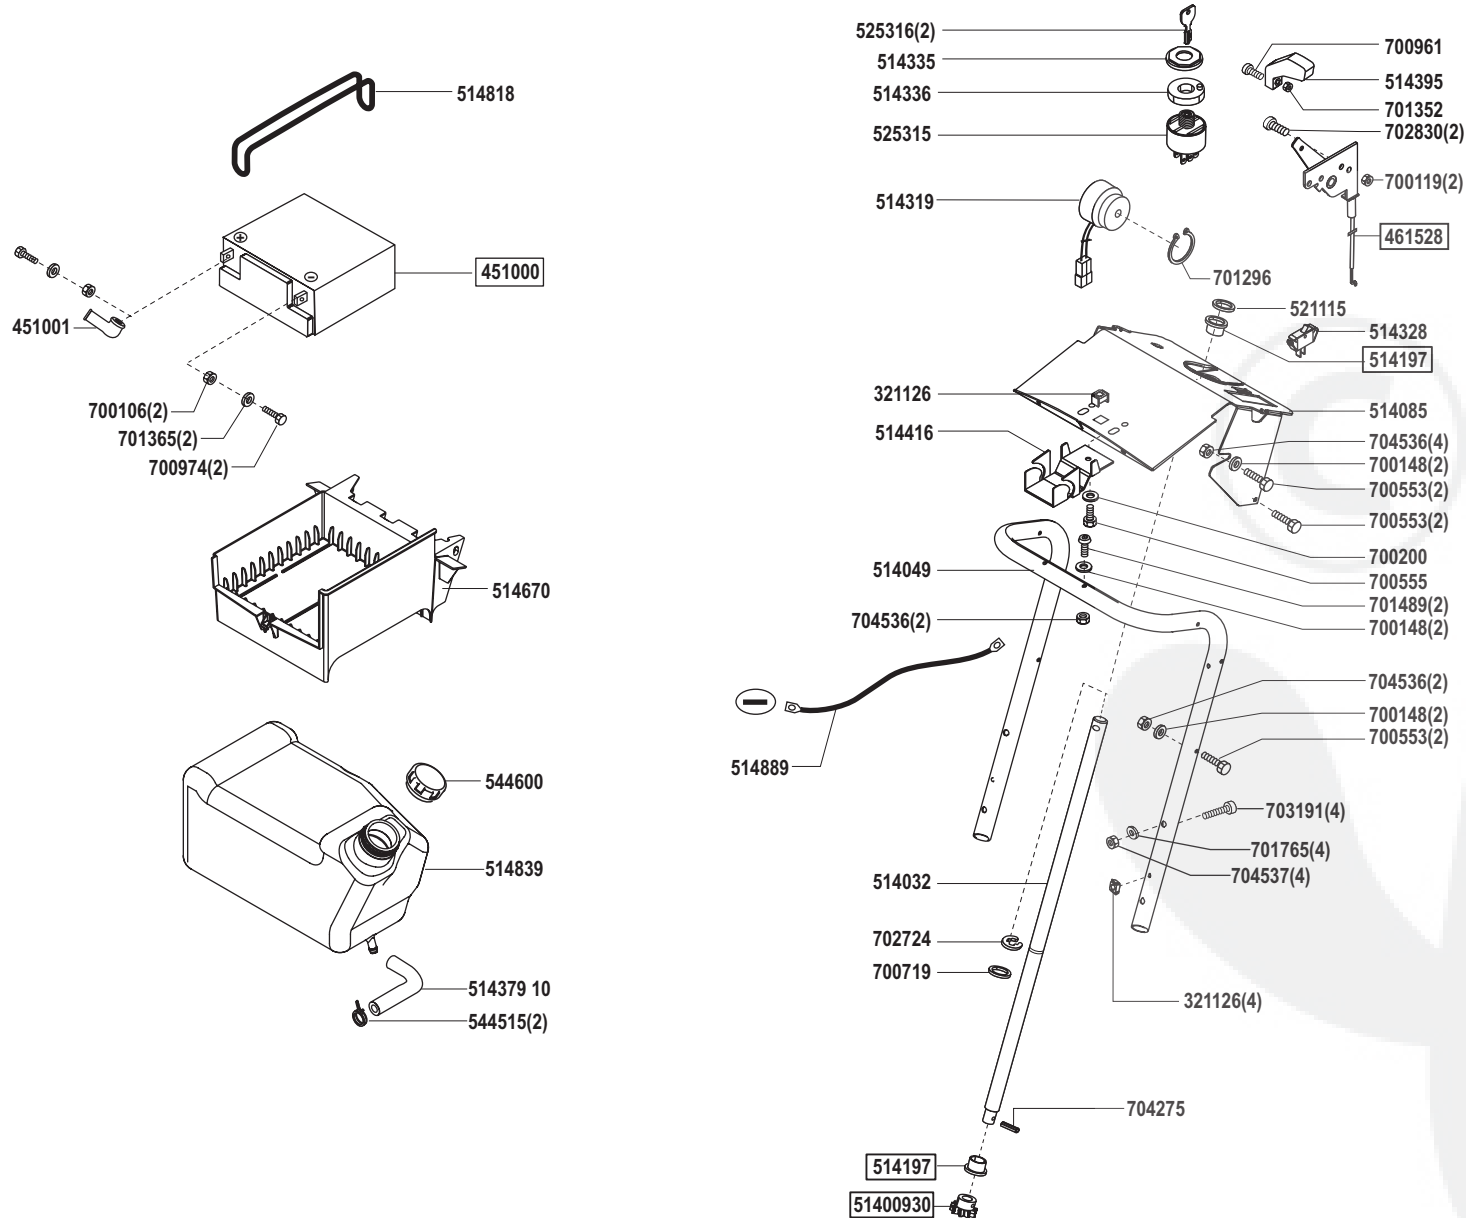

Comfort T 16-92 HD-H

Art. Nr. 118964

E18964-2

a	b	c	d	e	f
---	---	---	---	---	---

Comfort T 16-92 HD-H

Art. Nr. 118964

E18964-3

a	b	c	d	e	f
---	---	---	---	---	---

Comfort T 16-92 HD-H

Art. Nr. 118964

E18964-4

a	b	c	d	e	f
---	---	---	---	---	---

Comfort T 16-92 HD-H

Art. Nr. 118964

E18964-5

a	b	c	d	e	f
---	---	---	---	---	---

Comfort T 16-92 HD-H

Art. Nr. 118964

E18964-6

a	b	c	d	e	f
---	---	---	---	---	---

Comfort T 16-92 HD-H

Art. Nr. 118964

E18964-7

a	b	c	d	e	f
---	---	---	---	---	---

Comfort T 16-92 HD-H

Art. Nr. 118964

ALKO

Garten+Hobby

L 1	= rosa	pink
L 2	= grau	grey
L 3	= weiß	white
L 4	= braun	brown
L 5	= grün	green
L 6	= schwarz	black
L 7	= rot	red
L 8	= violett	violet
L 9	= orange	orange
L 10	= gelb	yellow
L 11	= blau	blue
L 12	= rot/weiß	red/white
L 13	= weiß/blau	white/blue
L 14 a	= rot	red
(L 14 b)	= rot	red
(L 15 a)	= rot	red
(L 15 b)	= rot	red
(L 16)	= blau	blue
L 17	= grün/rot	green/red