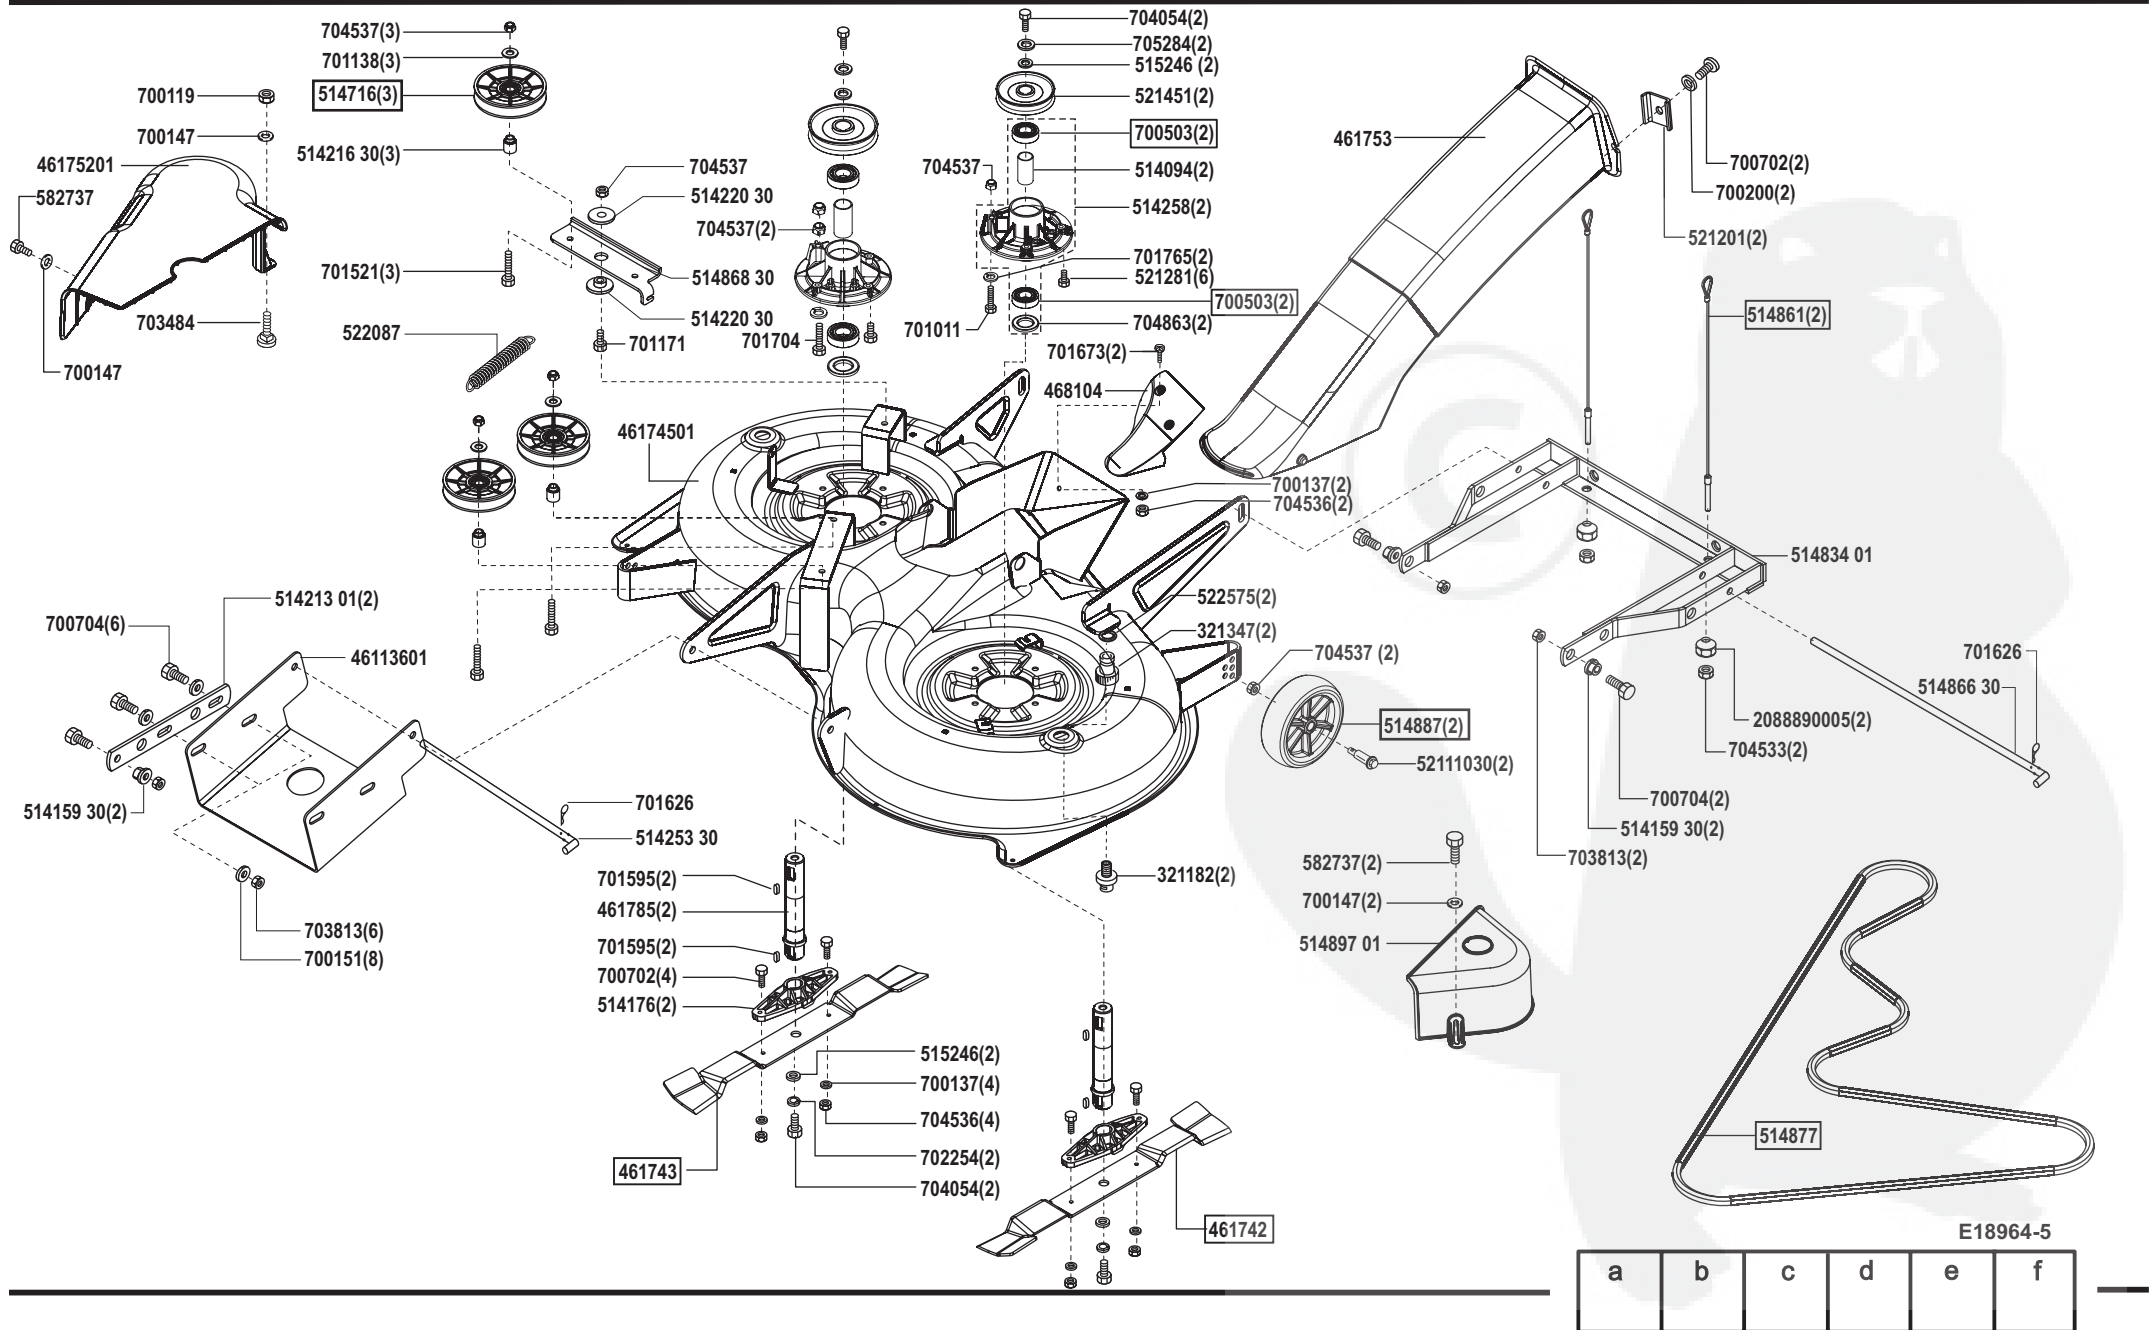

Comfort T 16-92 HD-H

Art. Nr. 118964

E18964-2

a	b	c	d	e	f
---	---	---	---	---	---

Comfort T 16-92 HD-H

Art. Nr. 118964

E18964-3

a	b	c	d	e	f
---	---	---	---	---	---

Comfort T 16-92 HD-H

Art. Nr. 118964

E18964-4

a	b	c	d	e	f
---	---	---	---	---	---

Comfort T 16-92 HD-H

Art. Nr. 118964

E18964-5

a	b	c	d	e	f
---	---	---	---	---	---

Comfort T 16-92 HD-H

Art. Nr. 118964

E18964-6

a	b	c	d	e	f
---	---	---	---	---	---

Comfort T 16-92 HD-H

Art. Nr. 118964

E18964-7

a	b	c	d	e	f
---	---	---	---	---	---

Comfort T 16-92 HD-H

Art. Nr. 118964

ALKO

Garten+Hobby

L 1	= rosa	pink
L 2	= grau	grey
L 3	= weiß	white
L 4	= braun	brown
L 5	= grün	green
L 6	= schwarz	black
L 7	= rot	red
L 8	= violett	violet
L 9	= orange	orange
L 10	= gelb	yellow
L 11	= blau	blue
L 12	= rot/weiß	red/white
L 13	= weiß/blau	white/blue
L 14 a	= rot	red
(L 14 b)	= rot	red
(L 15 a)	= rot	red
(L 15 b)	= rot	red
(L 16)	= blau	blue
L 17	= grün/rot	green/red