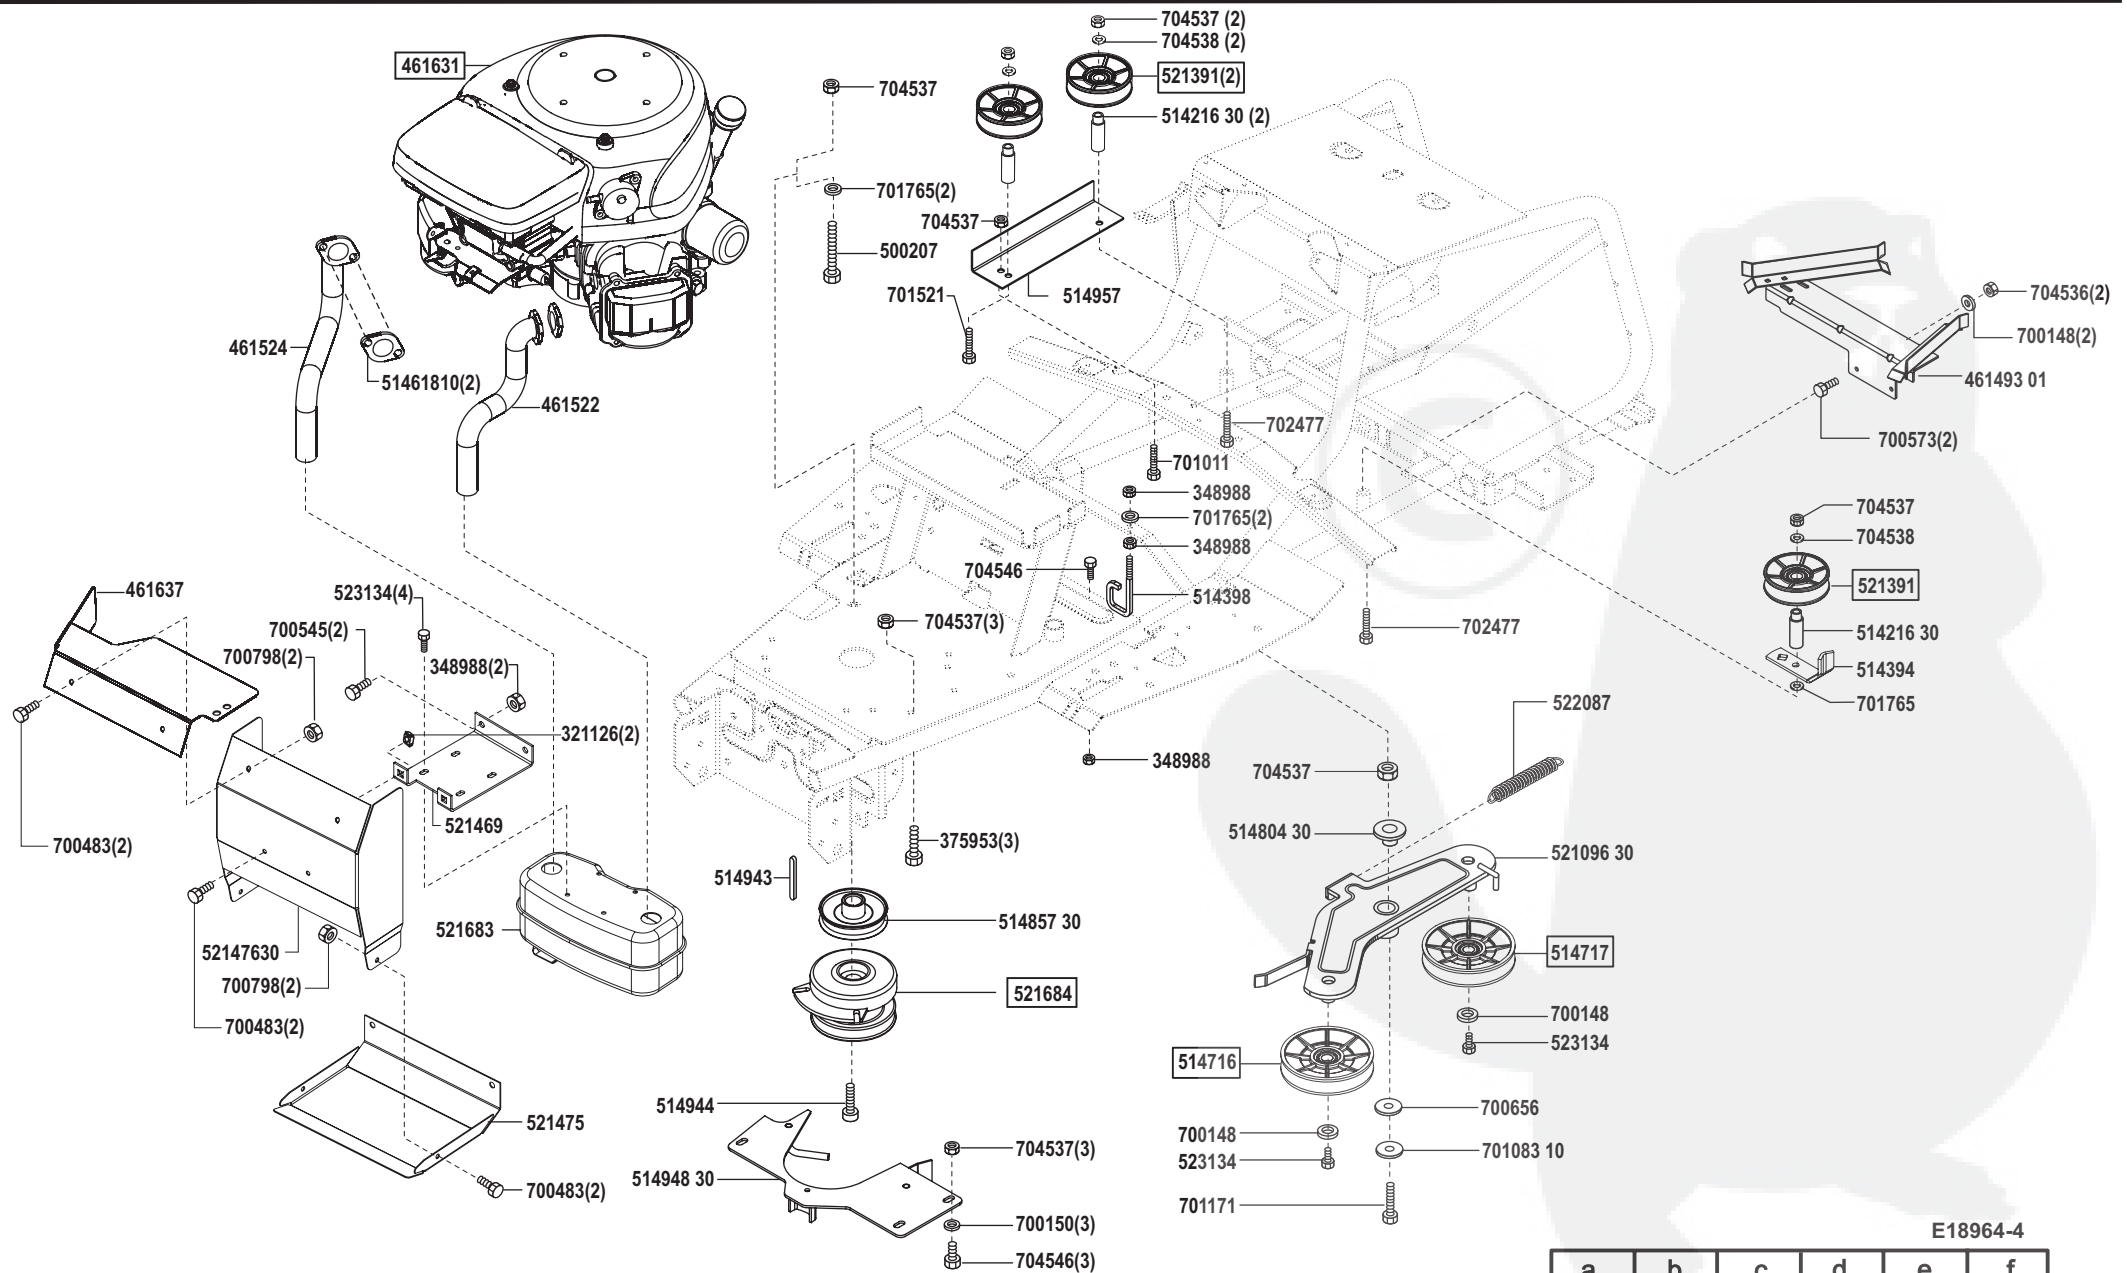

Comfort T 16-92 HD-H

Art. Nr. 118964

E18964-2

a	b	c	d	e	f
---	---	---	---	---	---

Comfort T 16-92 HD-H

Art. Nr. 118964

E18964-3

a	b	c	d	e	f
---	---	---	---	---	---

Comfort T 16-92 HD-H

Art. Nr. 118964

E18964-4

a	b	c	d	e	f
---	---	---	---	---	---

Comfort T 16-92 HD-H

Art. Nr. 118964

E18964-5

a	b	c	d	e	f
---	---	---	---	---	---

Comfort T 16-92 HD-H

Art. Nr. 118964

E18964-6

a	b	c	d	e	f
---	---	---	---	---	---

Comfort T 16-92 HD-H

Art. Nr. 118964

E18964-7

a	b	c	d	e	f
---	---	---	---	---	---

Comfort T 16-92 HD-H

Art. Nr. 118964

ALKO

Garten+Hobby

L 1	= rosa	pink
L 2	= grau	grey
L 3	= weiß	white
L 4	= braun	brown
L 5	= grün	green
L 6	= schwarz	black
L 7	= rot	red
L 8	= violett	violet
L 9	= orange	orange
L 10	= gelb	yellow
L 11	= blau	blue
L 12	= rot/weiß	red/white
L 13	= weiß/blau	white/blue
L 14 a	= rot	red
(L 14 b)	= rot	red
(L 15 a)	= rot	red
(L 15 b)	= rot	red
(L 16)	= blau	blue
L 17	= grün/rot	green/red