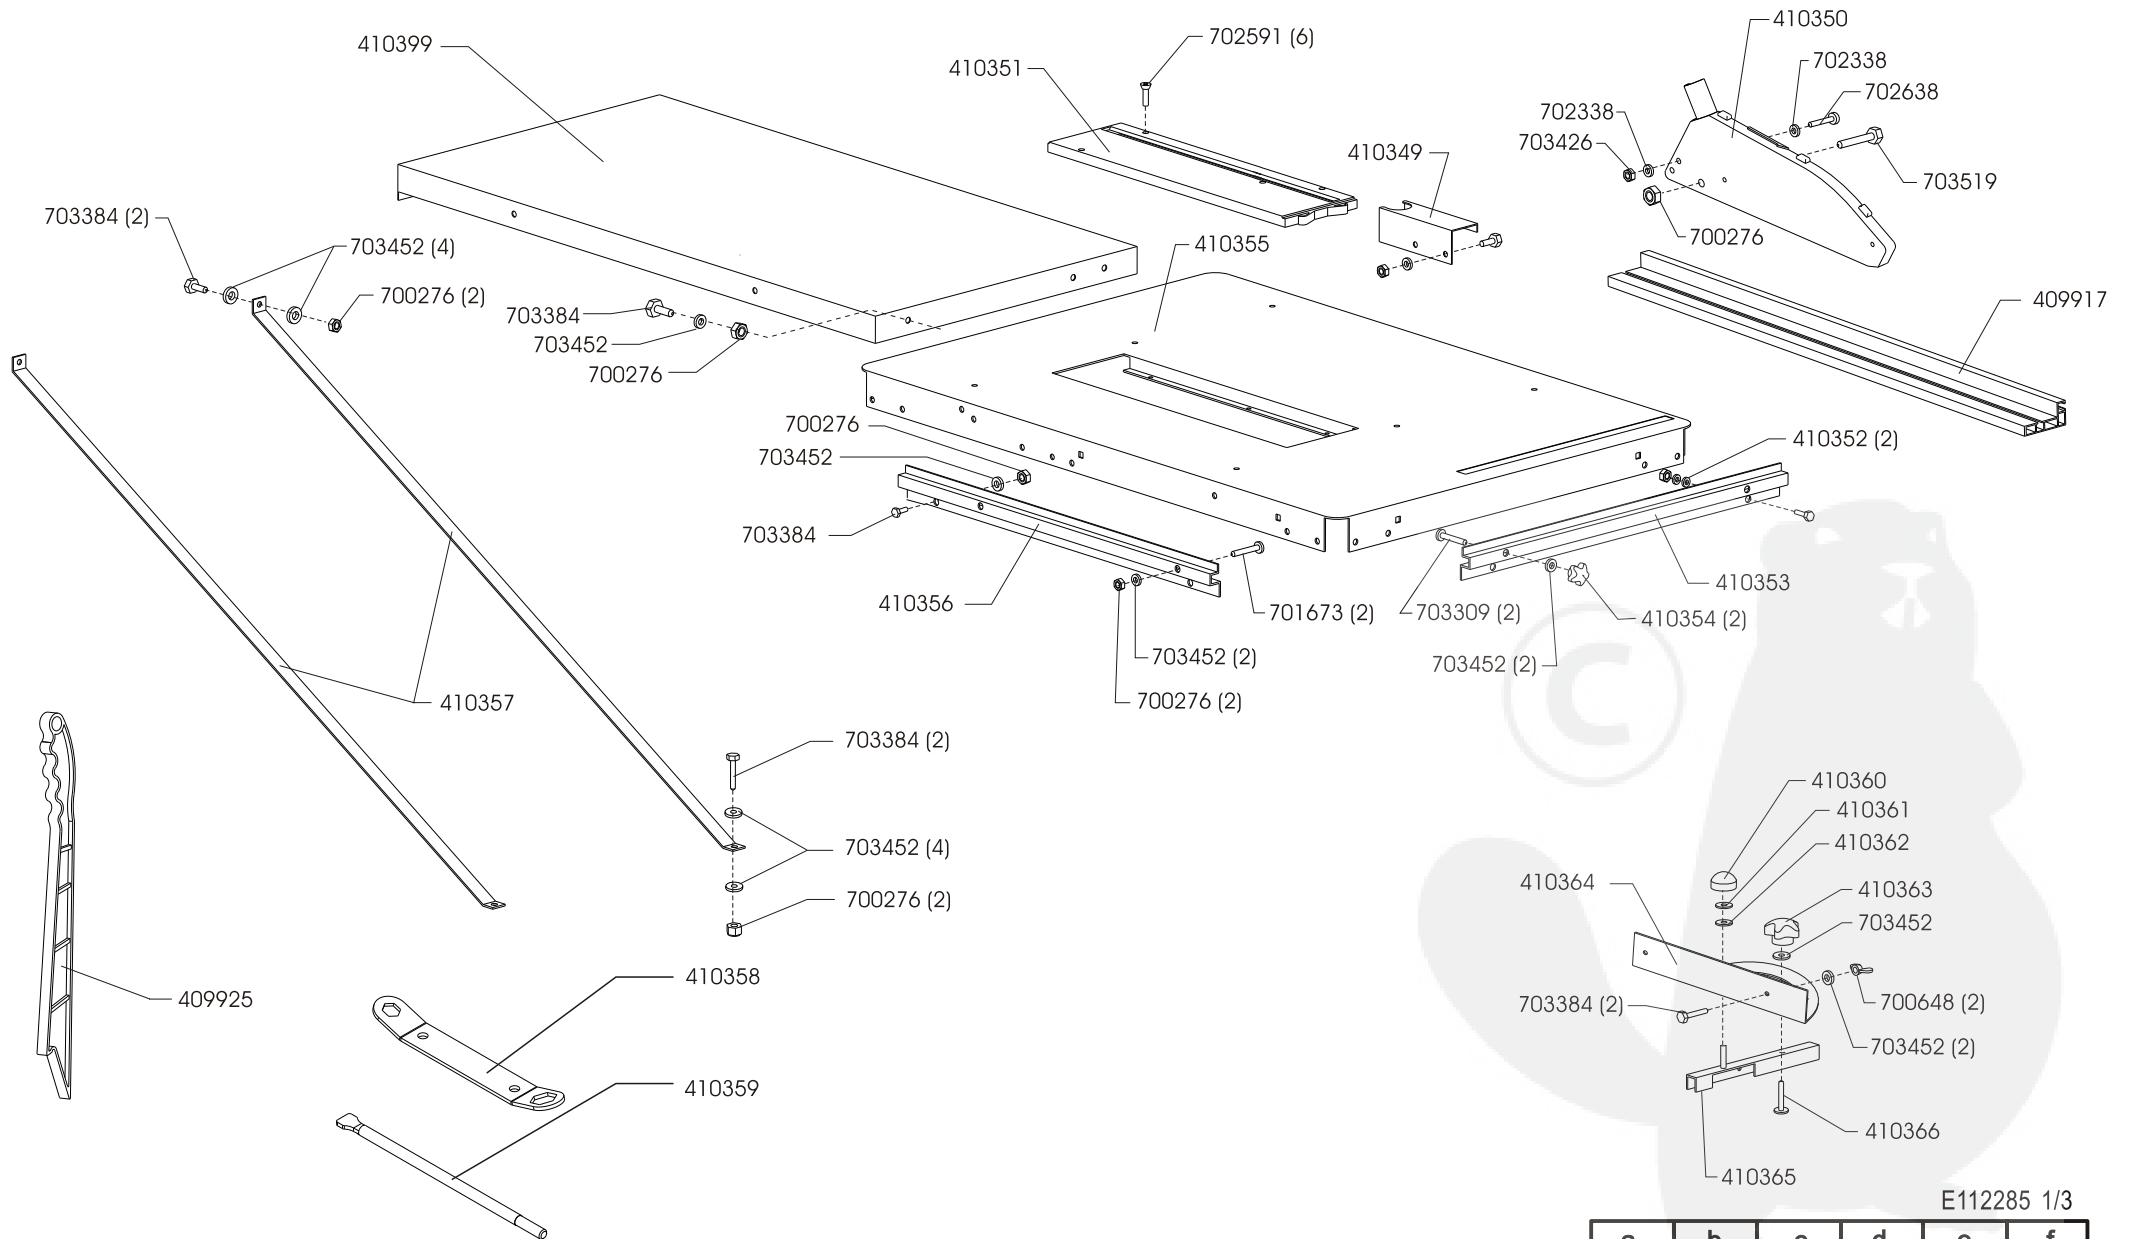

TSL 2000 W

Art. 112285

ALKO

Garten+Hobby

E112285 1/3

a	b	c	d	e	f
03/04					

TSL 2000 W

Art. 112285

ALKO

Garten+Hobby

E112285 2/3

a	b	c	d	e	f
---	---	---	---	---	---