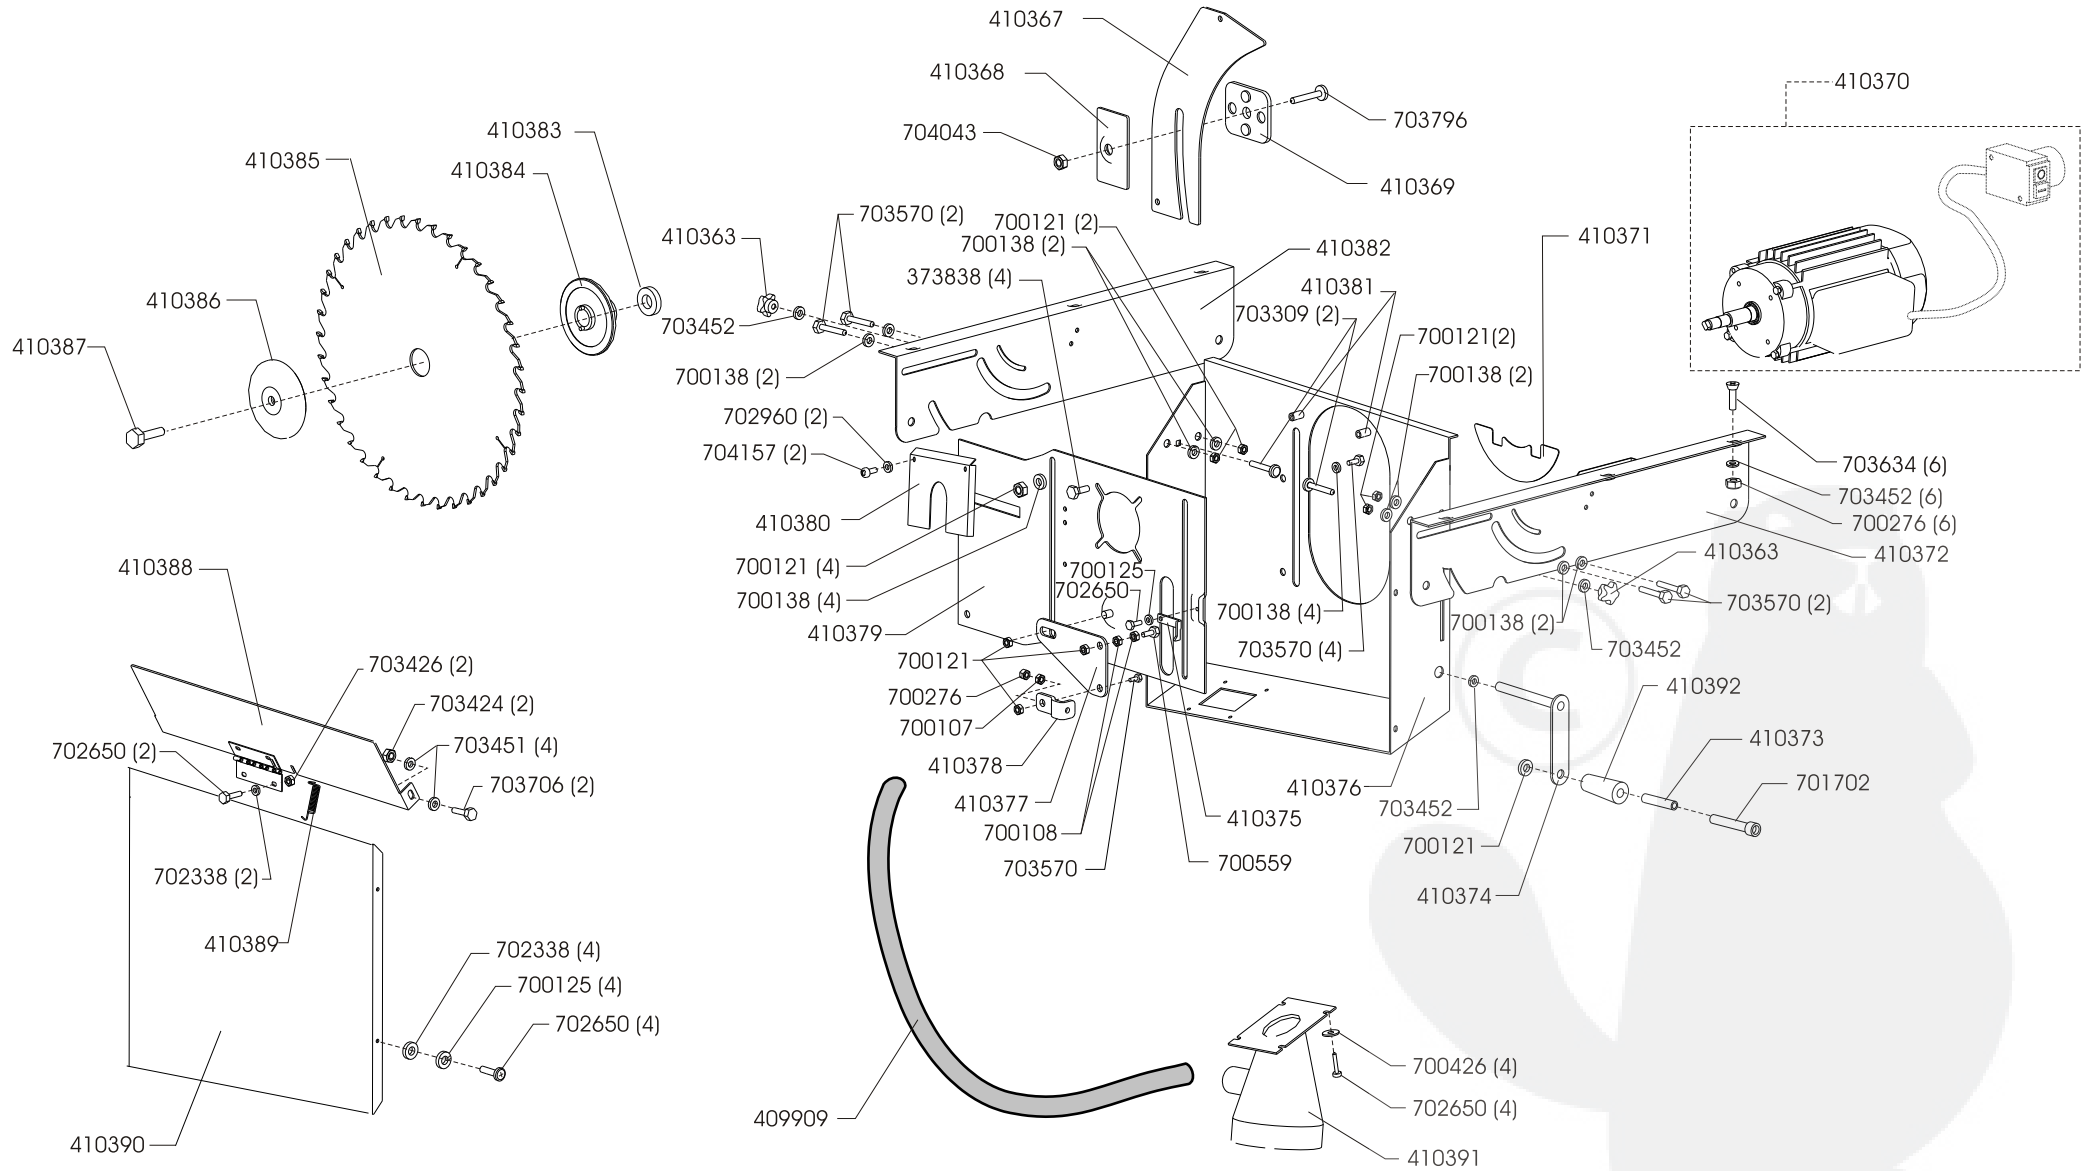

TSL 2000 W

Art. 112285

ALKO

Garten+Hobby

E112285 1/3

a	b	c	d	e	f
03/04					

TSL 2000 W

Art. 112285

ALKO

Garten+Hobby

E112285 2/3

a	b	c	d	e	f
---	---	---	---	---	---