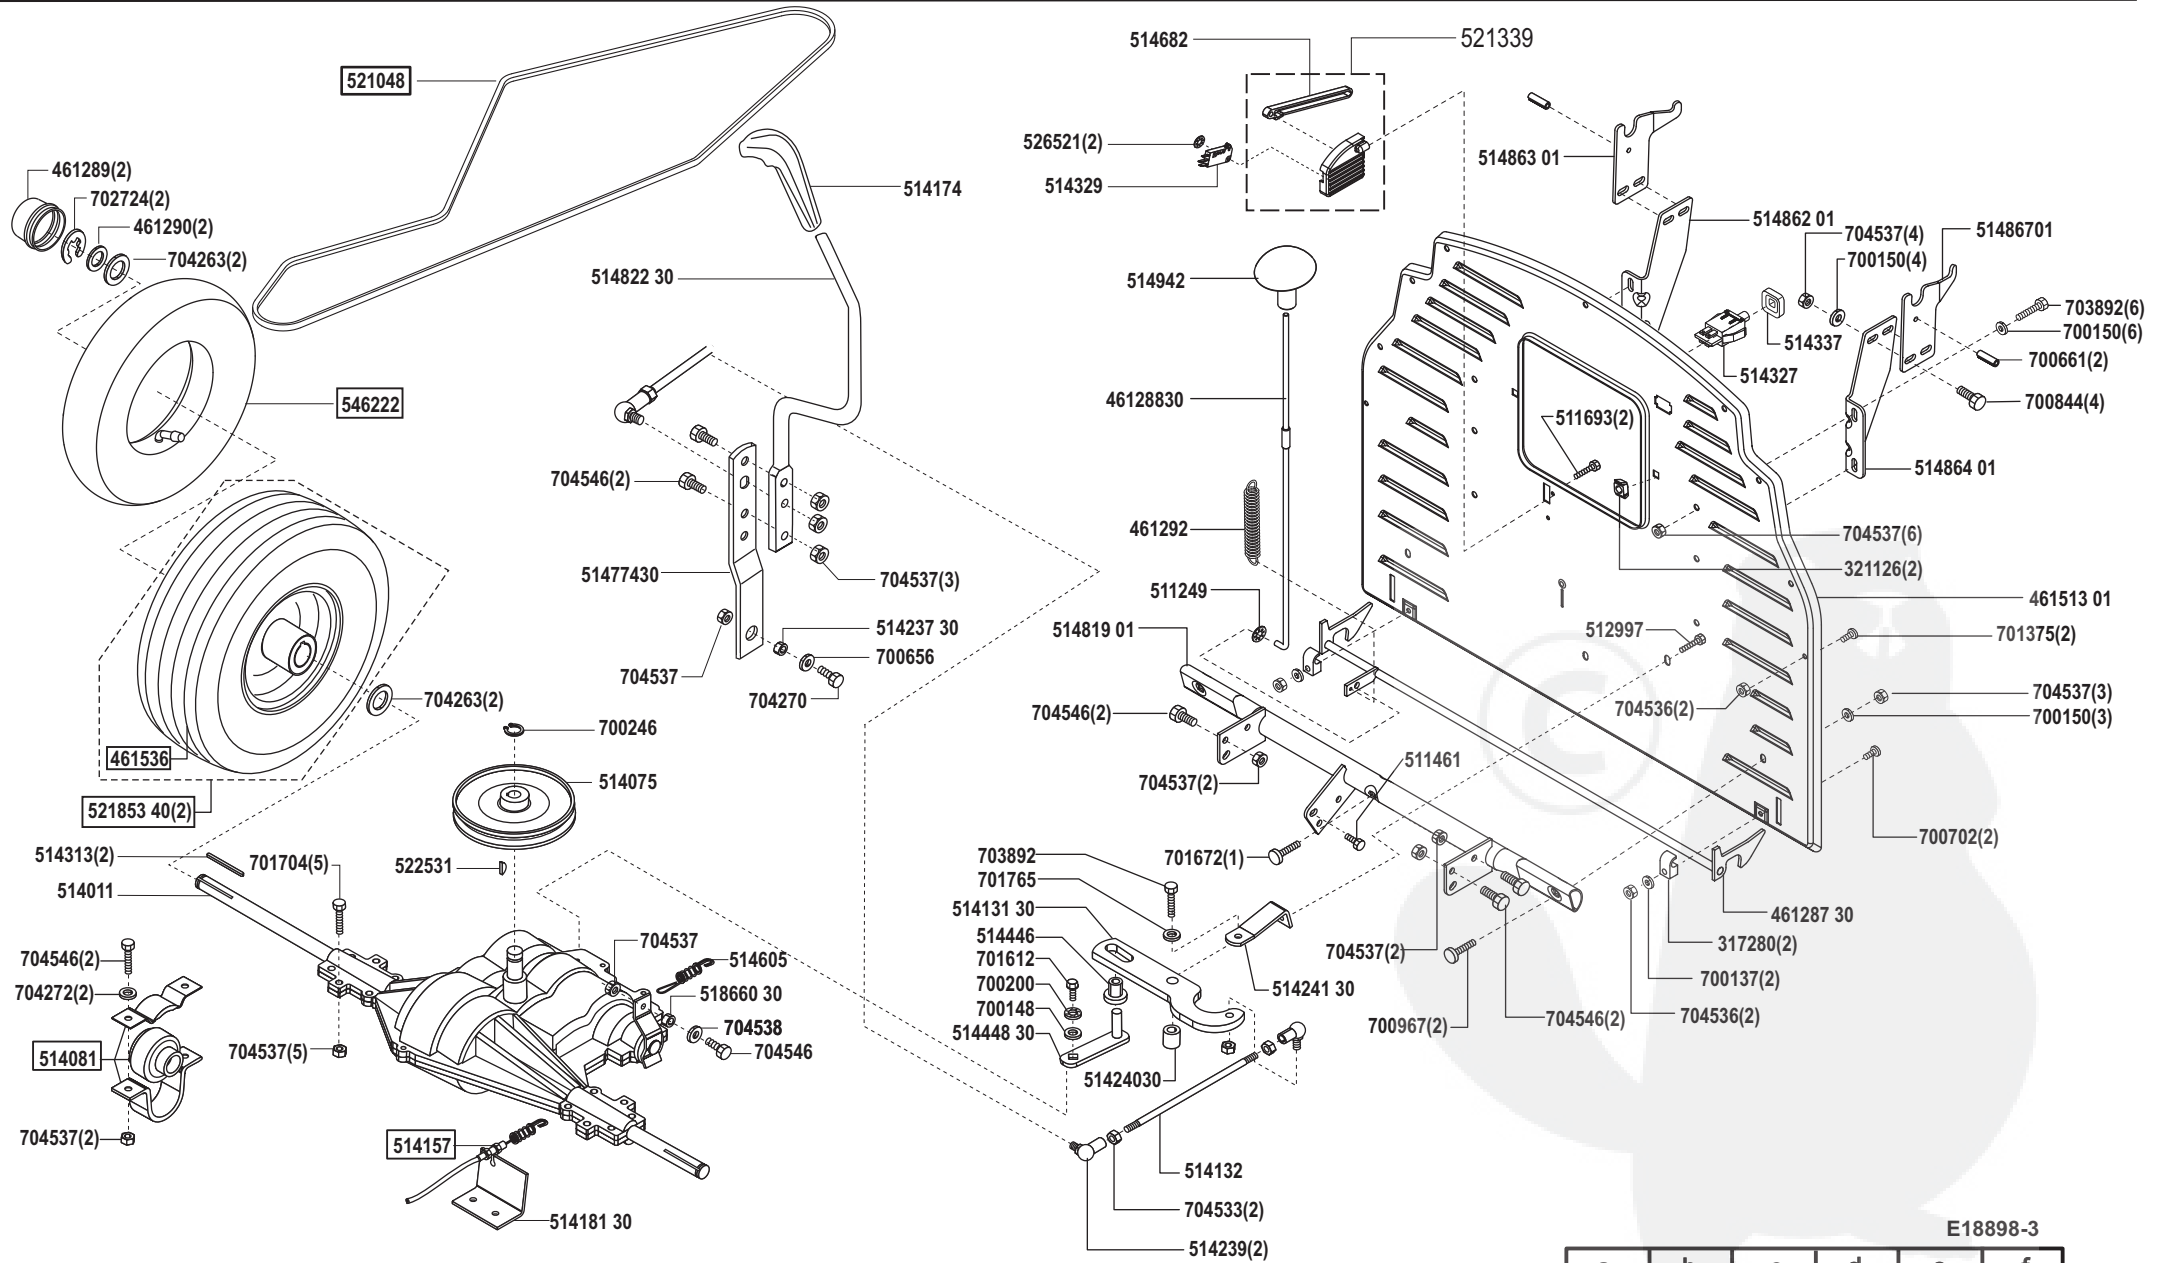

# Crossover 92/13

Art. Nr. 65055 / 118898

E18898-1

a	b	c	d	e	f
01/07					

# Crossover 92/13

Art. Nr. 65055 / 118898

E18898-2

a	b	c	d	e	f
---	---	---	---	---	---

# Crossover 92/13

Art. Nr. 65055 / 118898

E18898-3

a	b	c	d	e	f
---	---	---	---	---	---

# Crossover 92/13

Art. Nr. 65055 / 118898

L 1	= rosa	pink
L 2	= grau	grey
L 3	= weiß	white
L 4	= braun	brown
L 5	= grün	green
L 6	= schwarz	black
L 7	= rot	red
L 8	= violett	violet
L 9	= orange	orange
L 10	= gelb	yellow
L 11	= blau	blue
L 12	= rot/weiß	red/white
L 13	= weiß/blau	white/blue
L 14 a	= rot	red
(L 14 b)	= rot	red
(L 15 a)	= rot	red
(L 15 b)	= rot	red
(L 16)	= blau	blue
L 17	= grün/rot	green/red