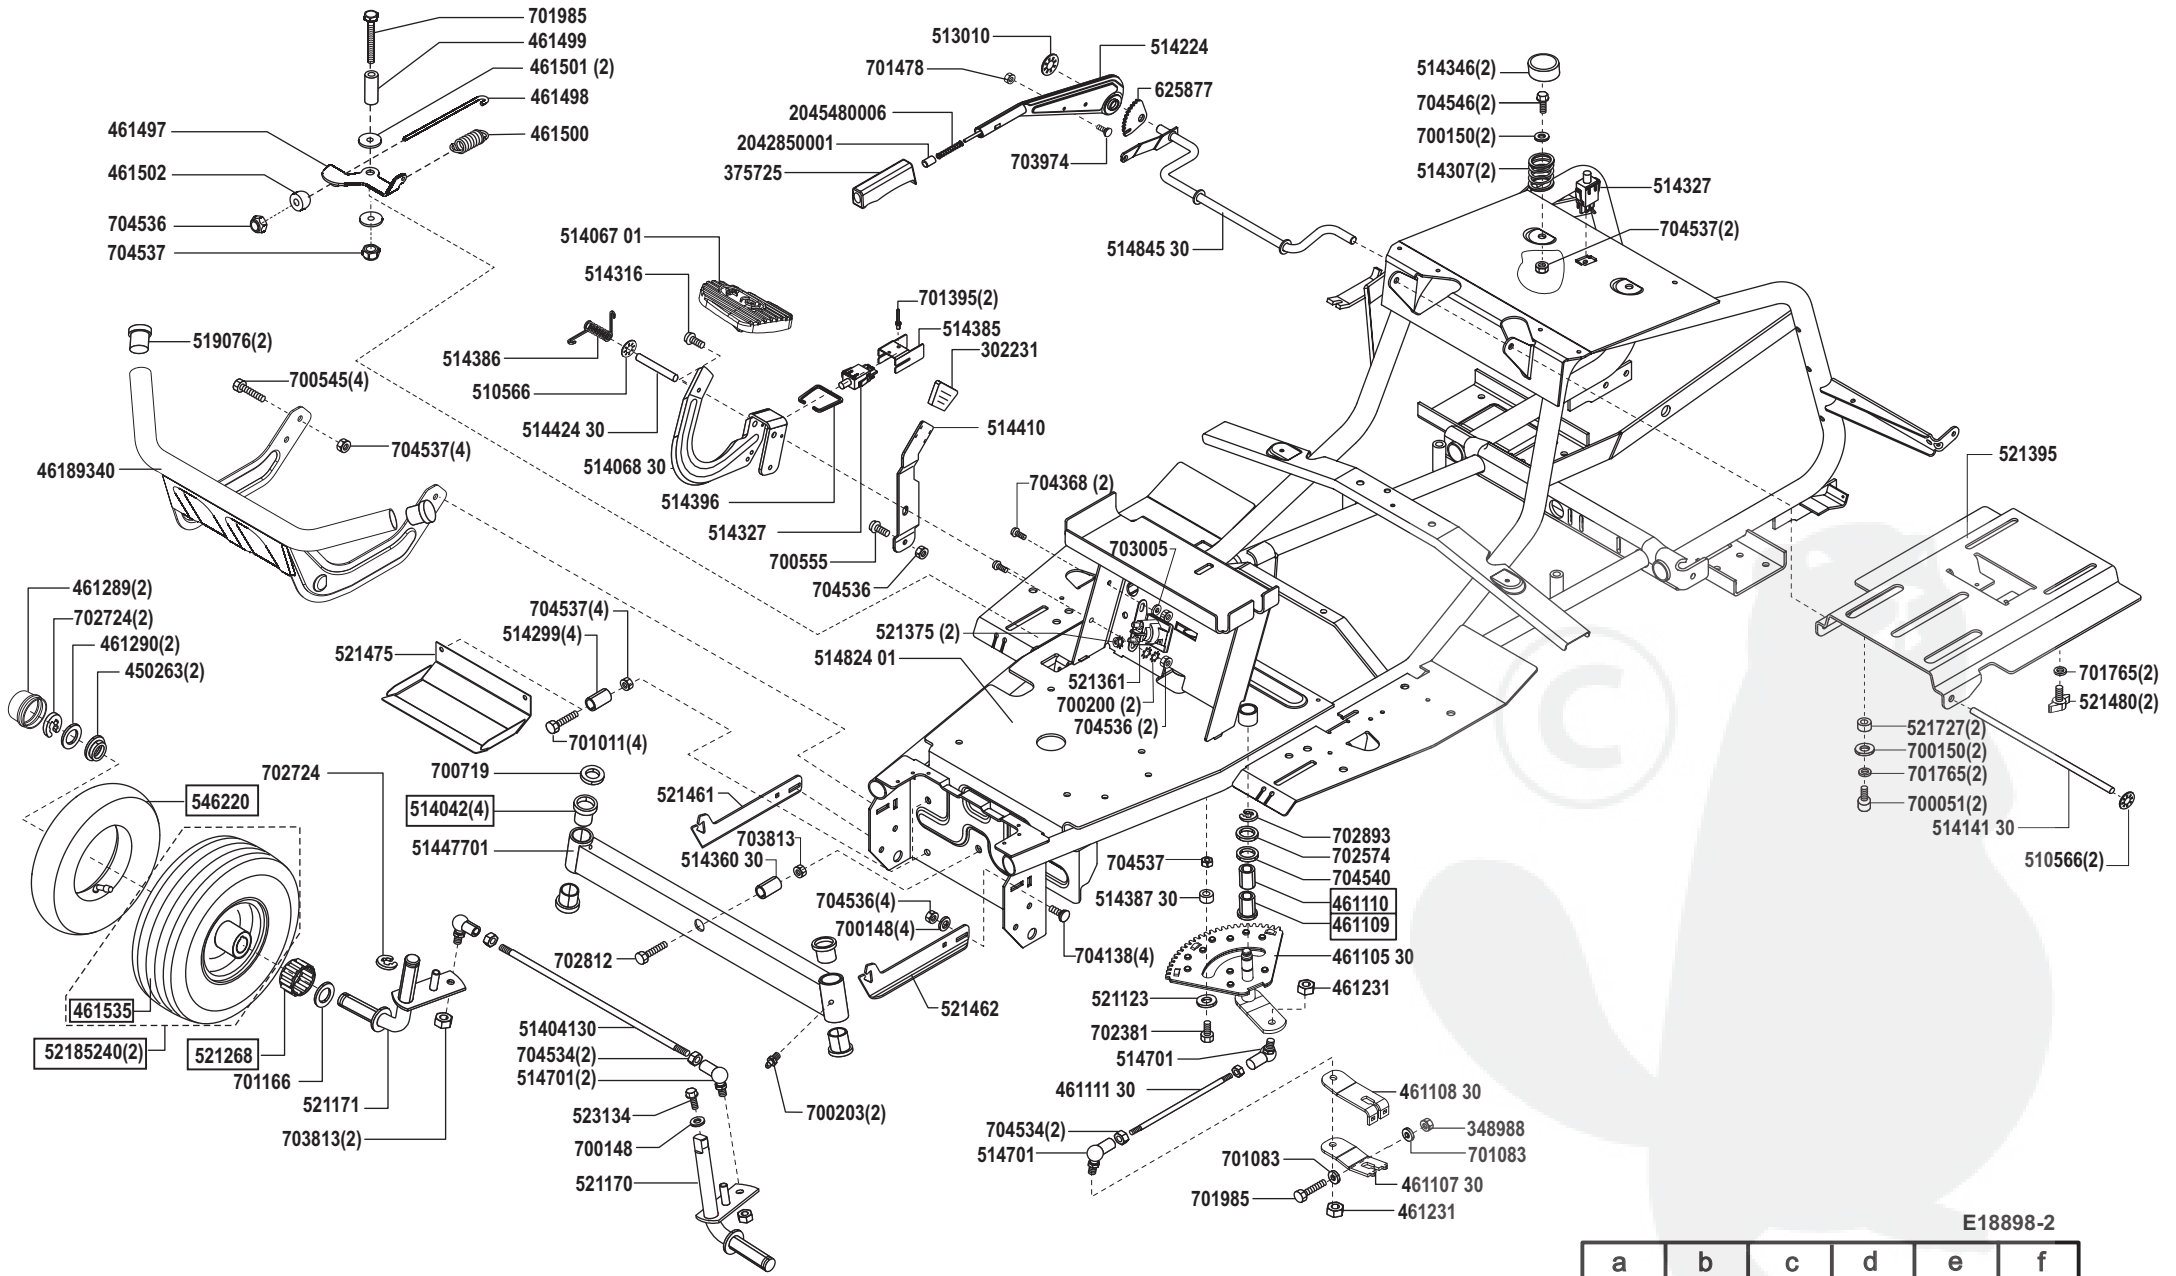

# Crossover 92/13

Art. Nr. 65055 / 118898

E18898-1

a	b	c	d	e	f
01/07					

# Crossover 92/13

Art. Nr. 65055 / 118898

E18898-2

a	b	c	d	e	f
---	---	---	---	---	---

# Crossover 92/13

Art. Nr. 65055 / 118898

E18898-3

a	b	c	d	e	f
---	---	---	---	---	---

# Crossover 92/13

Art. Nr. 65055 / 118898

L 1	= rosa	pink
L 2	= grau	grey
L 3	= weiß	white
L 4	= braun	brown
L 5	= grün	green
L 6	= schwarz	black
L 7	= rot	red
L 8	= violett	violet
L 9	= orange	orange
L 10	= gelb	yellow
L 11	= blau	blue
L 12	= rot/weiß	red/white
L 13	= weiß/blau	white/blue
L 14 a	= rot	red
(L 14 b)	= rot	red
(L 15 a)	= rot	red
(L 15 b)	= rot	red
(L 16)	= blau	blue
L 17	= grün/rot	green/red