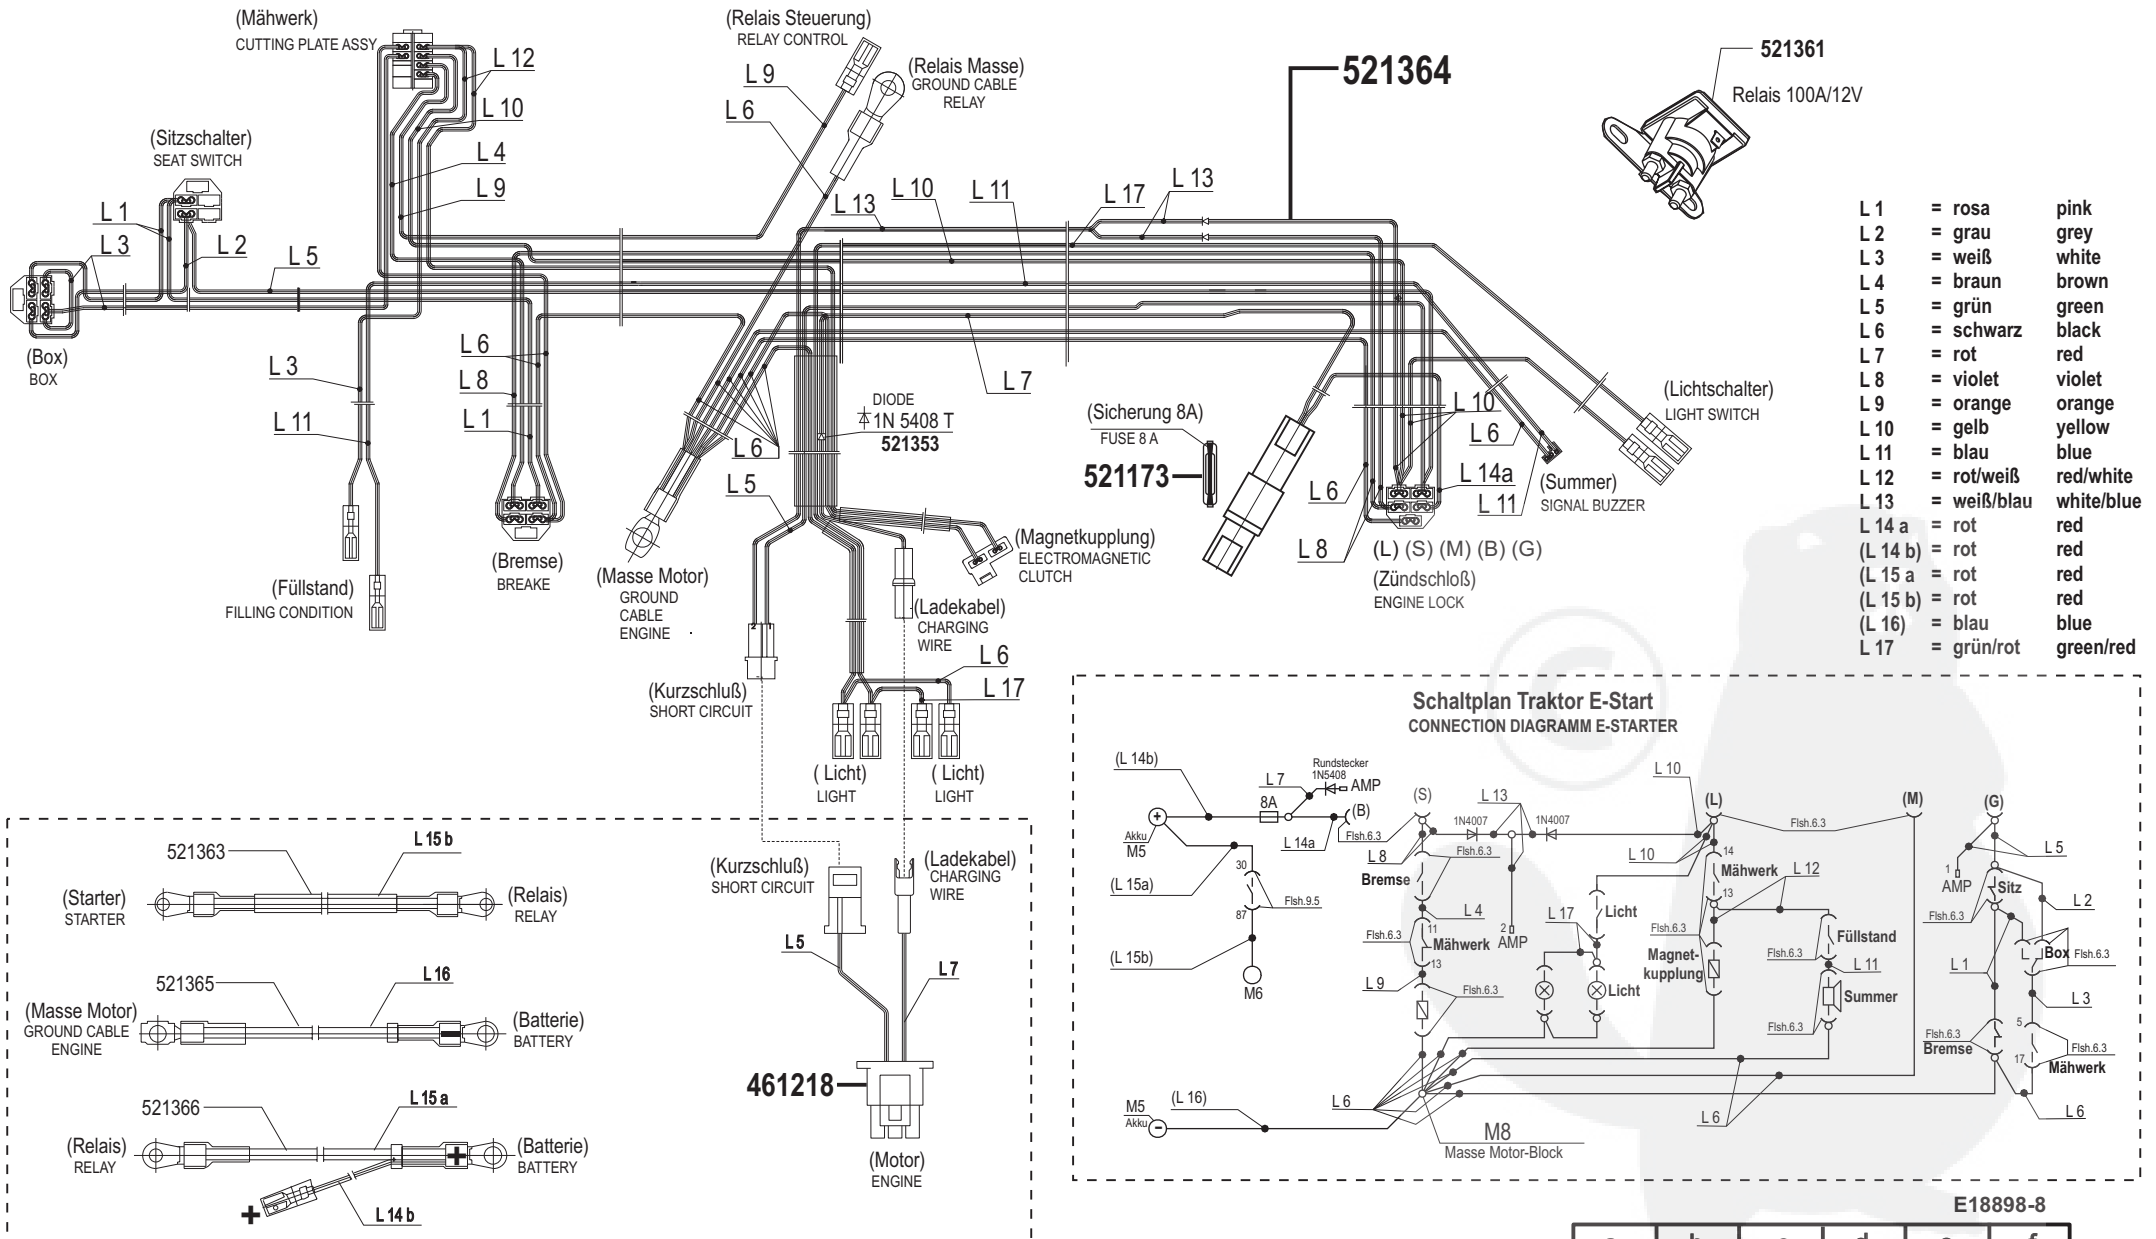

# Crossover 92/13

Art. Nr. 65055 / 118898

E18898-1

a	b	c	d	e	f
01/07					

# Crossover 92/13

Art. Nr. 65055 / 118898

E18898-6

a	b	c	d	e	f
---	---	---	---	---	---

# Crossover 92/13

Art. Nr. 65055 / 118898

E18898-7

a	b	c	d	e	f
---	---	---	---	---	---

# Crossover 92/13

Art. Nr. 65055 / 118898

L 1	= rosa	pink
L 2	= grau	grey
L 3	= weiß	white
L 4	= braun	brown
L 5	= grün	green
L 6	= schwarz	black
L 7	= rot	red
L 8	= violett	violet
L 9	= orange	orange
L 10	= gelb	yellow
L 11	= blau	blue
L 12	= rot/weiß	red/white
L 13	= weiß/blau	white/blue
L 14 a	= rot	red
(L 14 b)	= rot	red
(L 15 a)	= rot	red
(L 15 b)	= rot	red
(L 16)	= blau	blue
L 17	= grün/rot	green/red