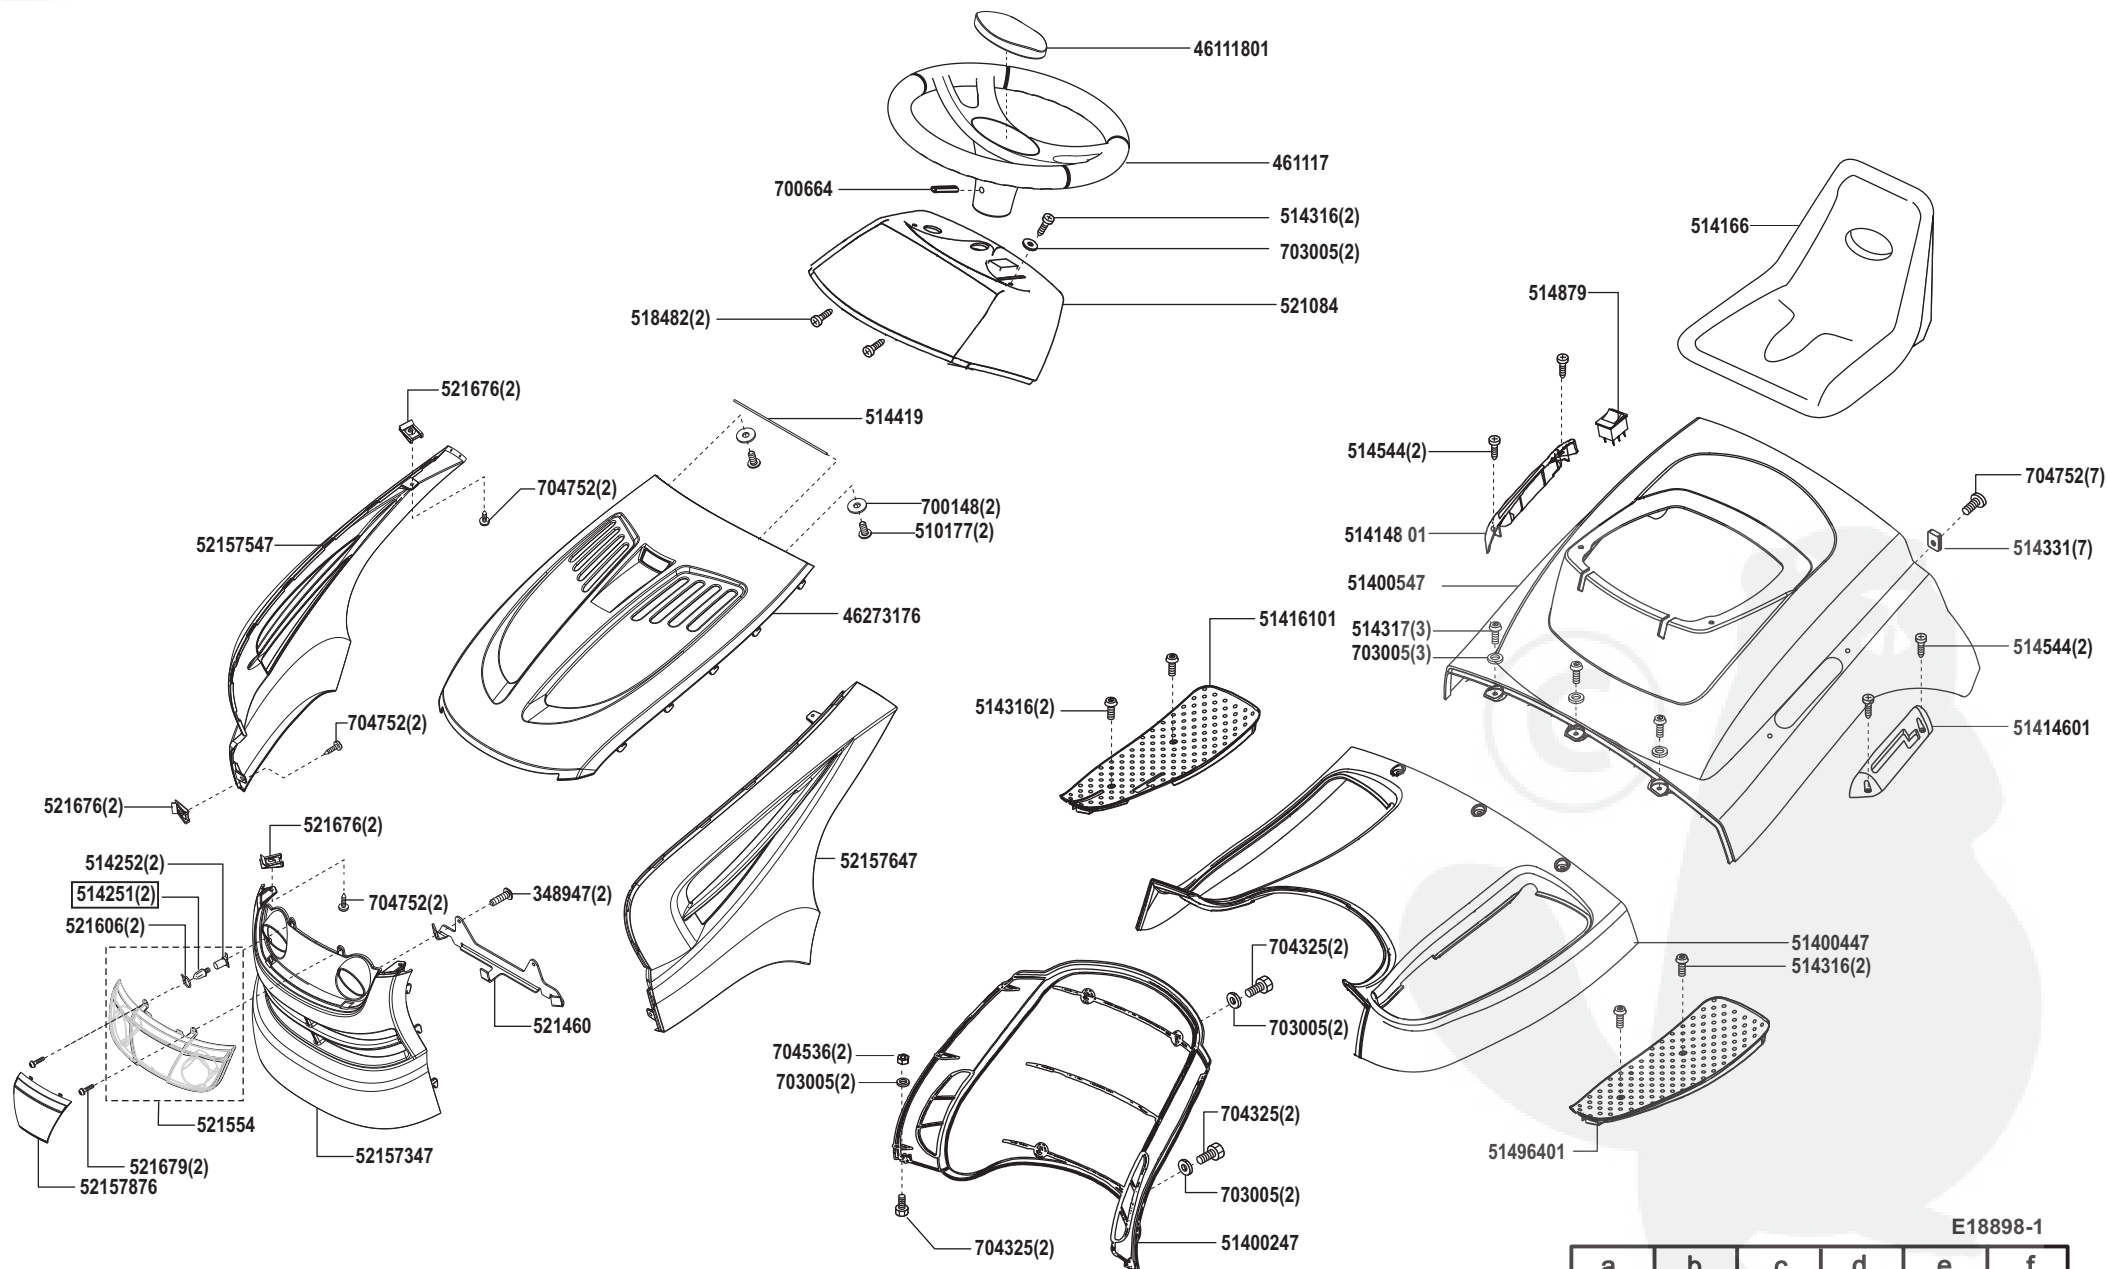

# Crossover 92/13

Art. Nr. 65055 / 118898

E18898-1

a	b	c	d	e	f
01/07					

# Crossover 92/13

Art. Nr. 65055 / 118898

L 1	= rosa	pink
L 2	= grau	grey
L 3	= weiß	white
L 4	= braun	brown
L 5	= grün	green
L 6	= schwarz	black
L 7	= rot	red
L 8	= violett	violet
L 9	= orange	orange
L 10	= gelb	yellow
L 11	= blau	blue
L 12	= rot/weiß	red/white
L 13	= weiß/blau	white/blue
L 14 a	= rot	red
(L 14 b)	= rot	red
(L 15 a)	= rot	red
(L 15 b)	= rot	red
(L 16)	= blau	blue
L 17	= grün/rot	green/red