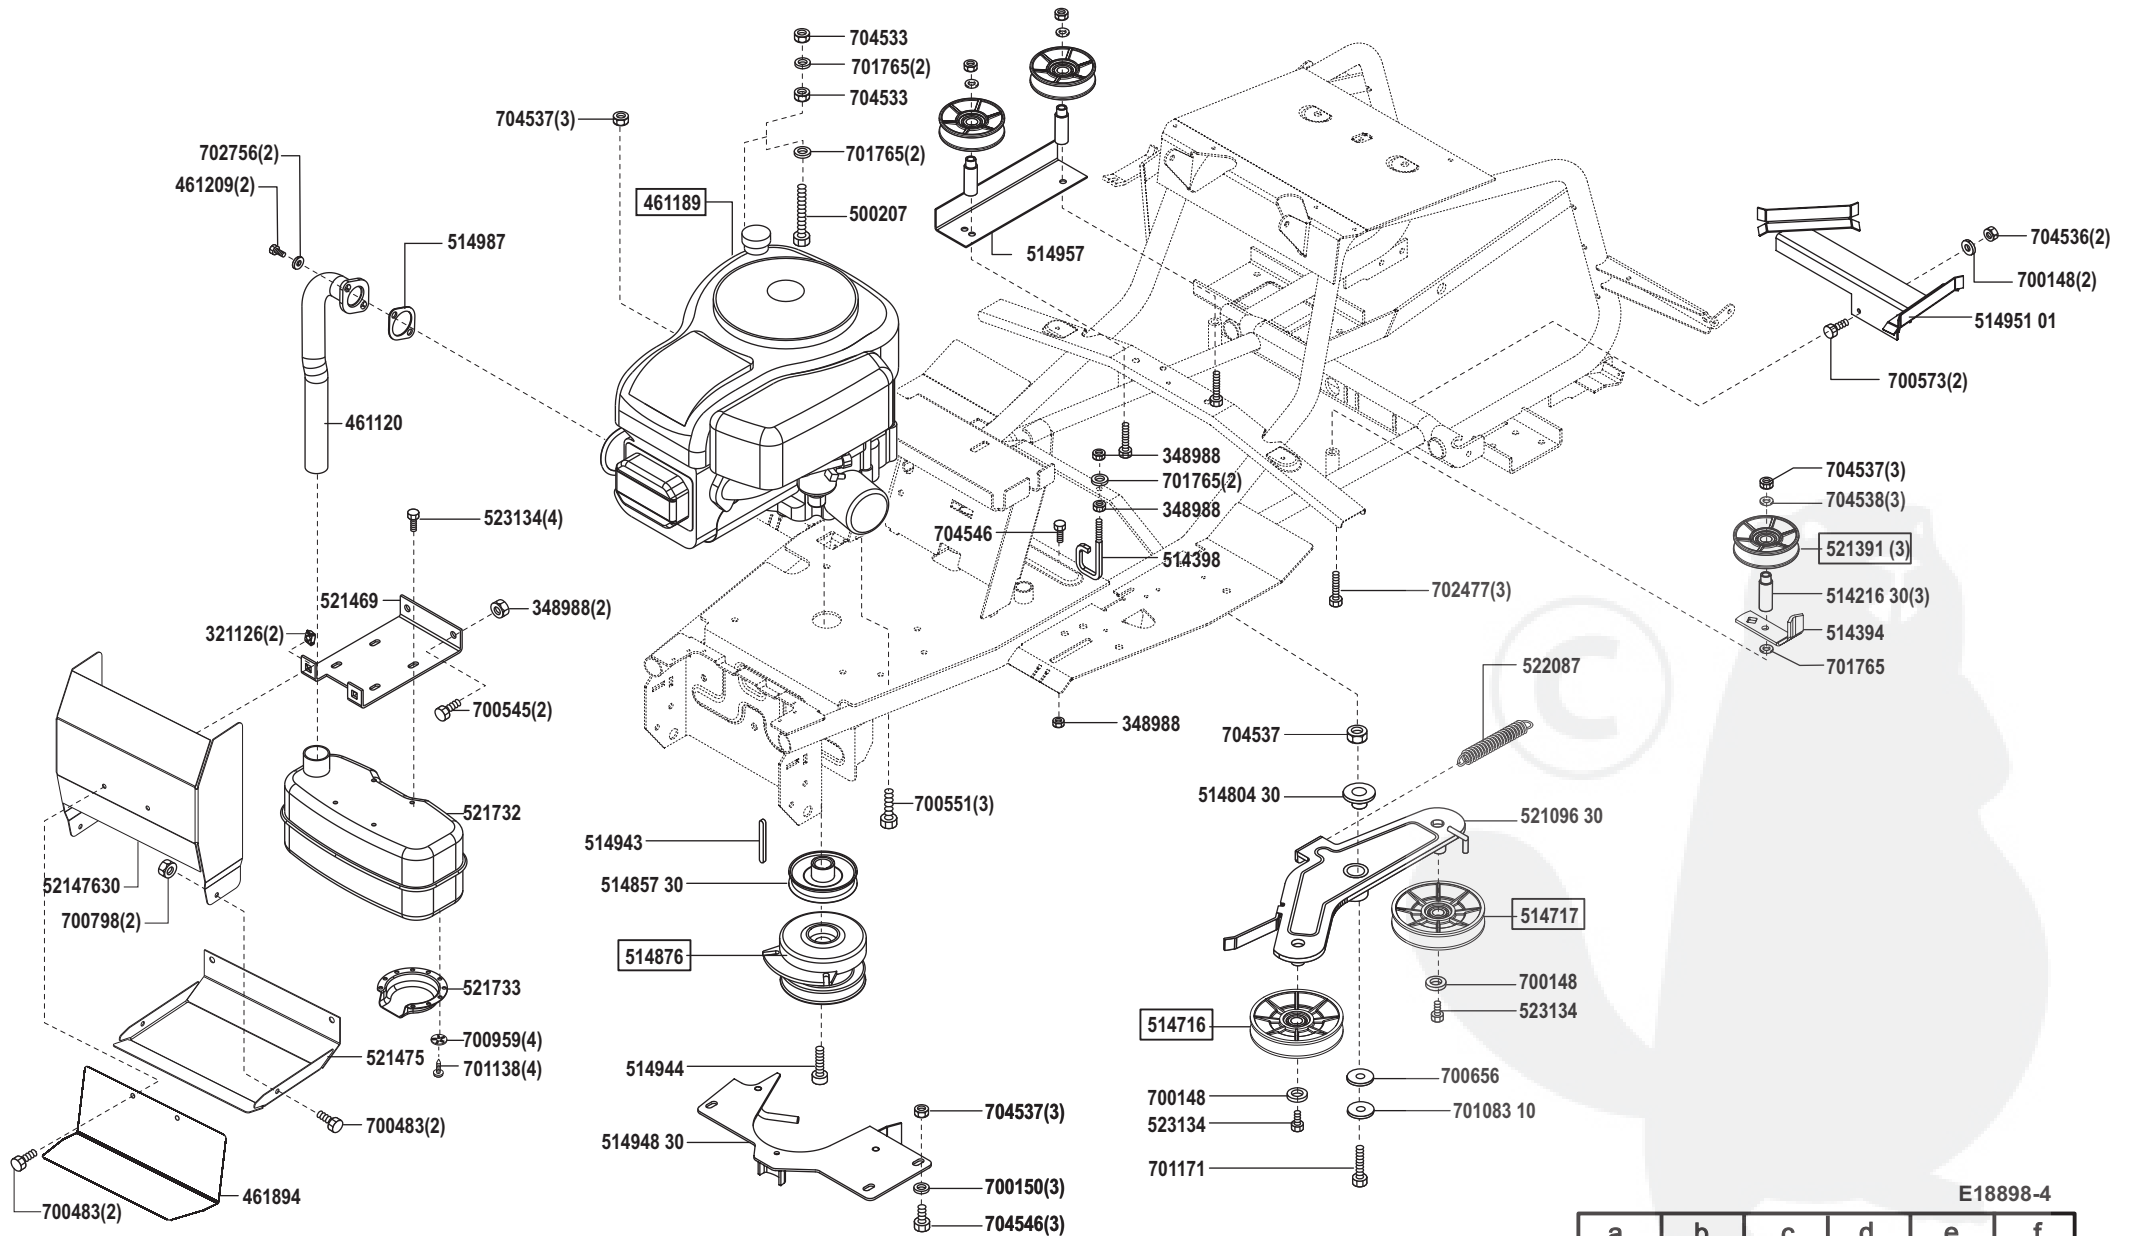

# Crossover 92/13

Art. Nr. 65055 / 118898

E18898-3

a	b	c	d	e	f
---	---	---	---	---	---

# Crossover 92/13

Art. Nr. 65055 / 118898

E18898-4

a	b	c	d	e	f
---	---	---	---	---	---

# Crossover 92/13

Art. Nr. 65055 / 118898

L 1	= rosa	pink
L 2	= grau	grey
L 3	= weiß	white
L 4	= braun	brown
L 5	= grün	green
L 6	= schwarz	black
L 7	= rot	red
L 8	= violett	violet
L 9	= orange	orange
L 10	= gelb	yellow
L 11	= blau	blue
L 12	= rot/weiß	red/white
L 13	= weiß/blau	white/blue
L 14 a	= rot	red
(L 14 b)	= rot	red
(L 15 a)	= rot	red
(L 15 b)	= rot	red
(L 16)	= blau	blue
L 17	= grün/rot	green/red