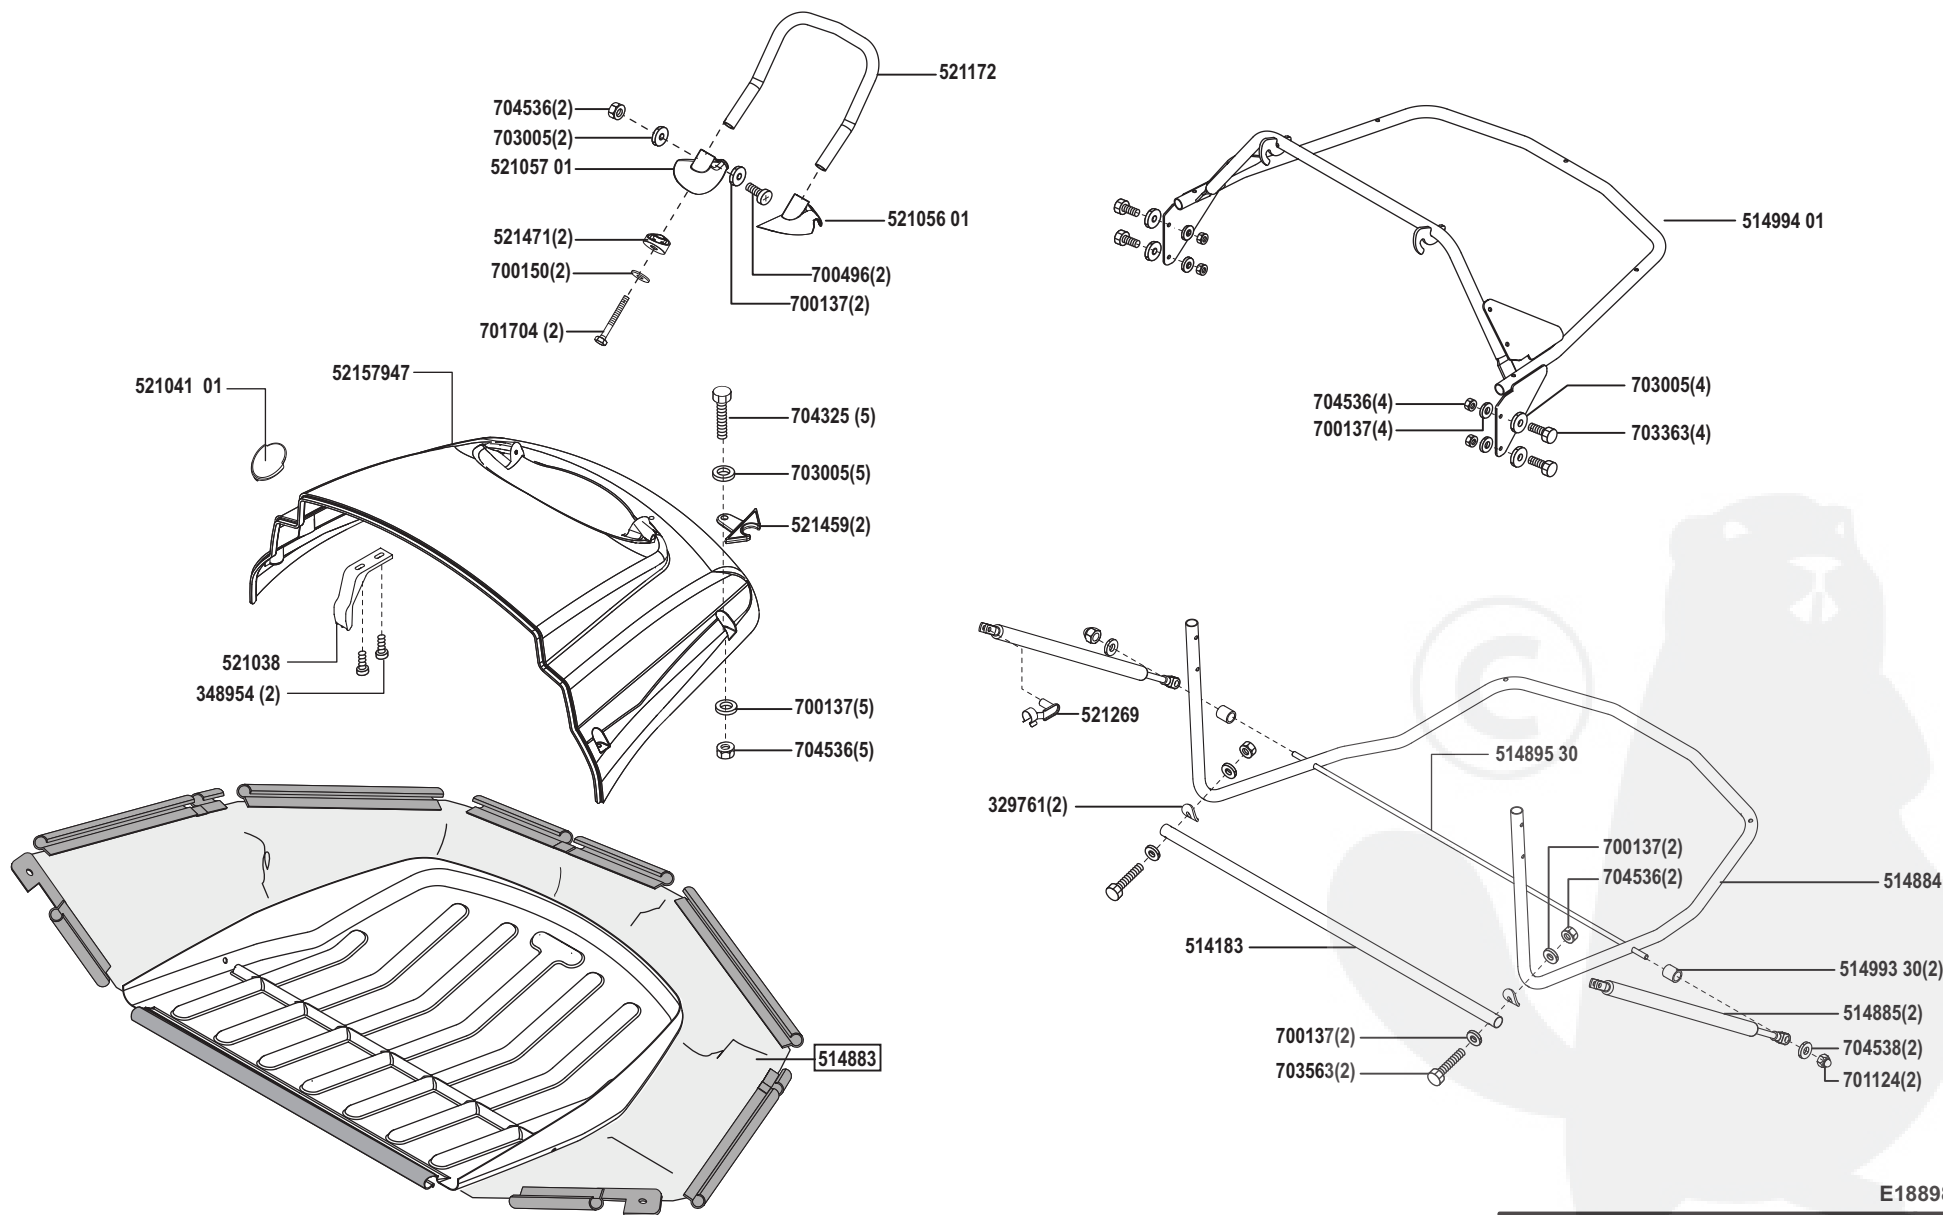

# Crossover 92/13

Art. Nr. 65055 / 118898

E18898-6

a	b	c	d	e	f
---	---	---	---	---	---

# Crossover 92/13

Art. Nr. 65055 / 118898

E18898-7

a	b	c	d	e	f
---	---	---	---	---	---

# Crossover 92/13

Art. Nr. 65055 / 118898

L 1	= rosa	pink
L 2	= grau	grey
L 3	= weiß	white
L 4	= braun	brown
L 5	= grün	green
L 6	= schwarz	black
L 7	= rot	red
L 8	= violett	violet
L 9	= orange	orange
L 10	= gelb	yellow
L 11	= blau	blue
L 12	= rot/weiß	red/white
L 13	= weiß/blau	white/blue
L 14 a	= rot	red
(L 14 b)	= rot	red
(L 15 a)	= rot	red
(L 15 b)	= rot	red
(L 16)	= blau	blue
L 17	= grün/rot	green/red