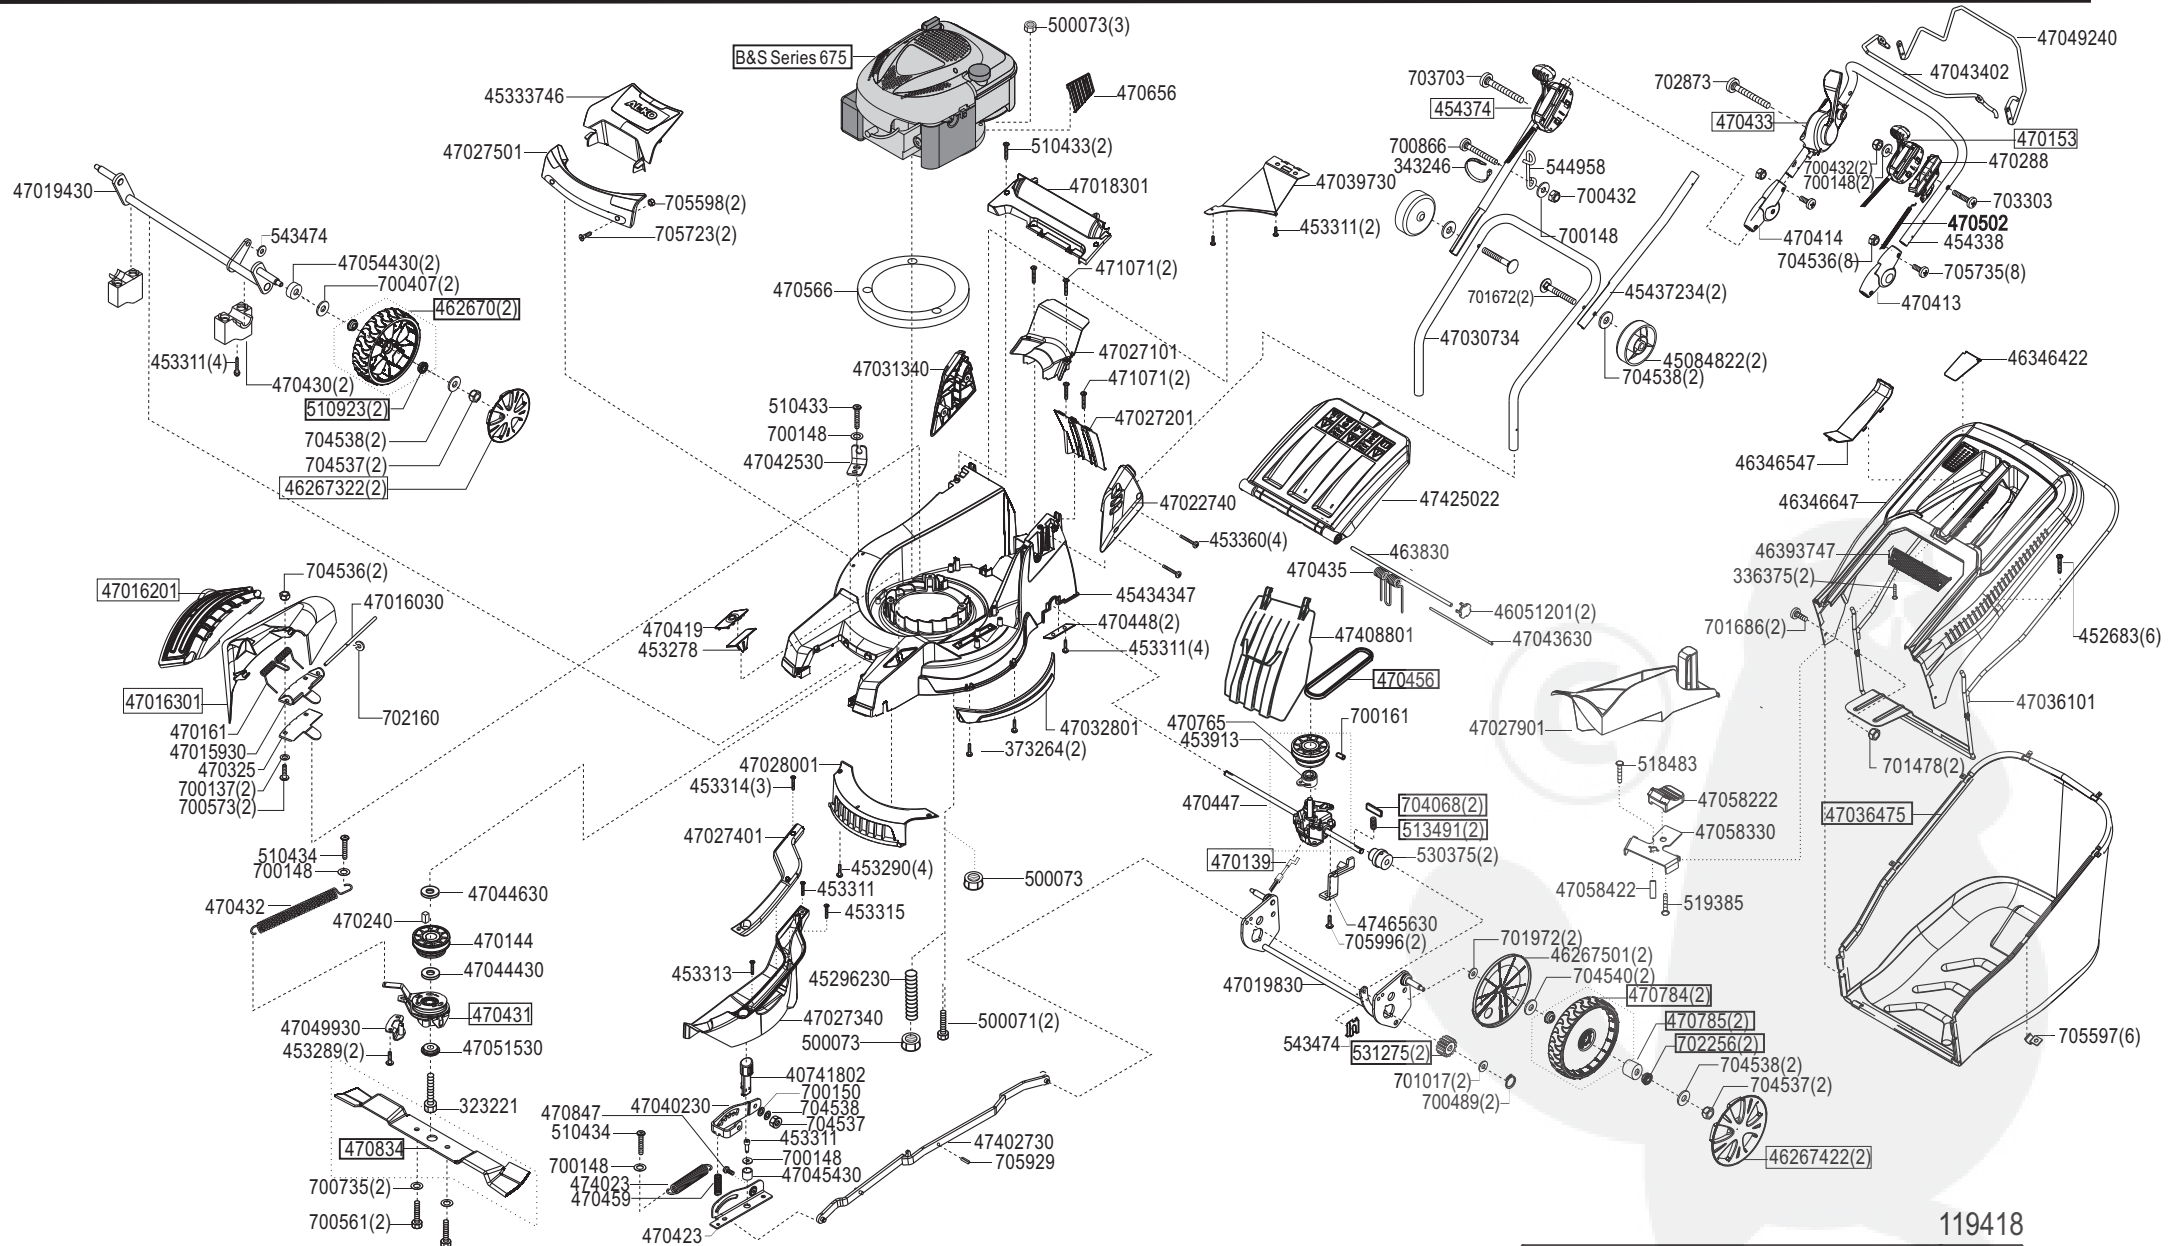

ALULINE Quattro 53 XL RVC

Art. Nr. 119418

119418

a	b	c	d	e	f
---	---	---	---	---	---