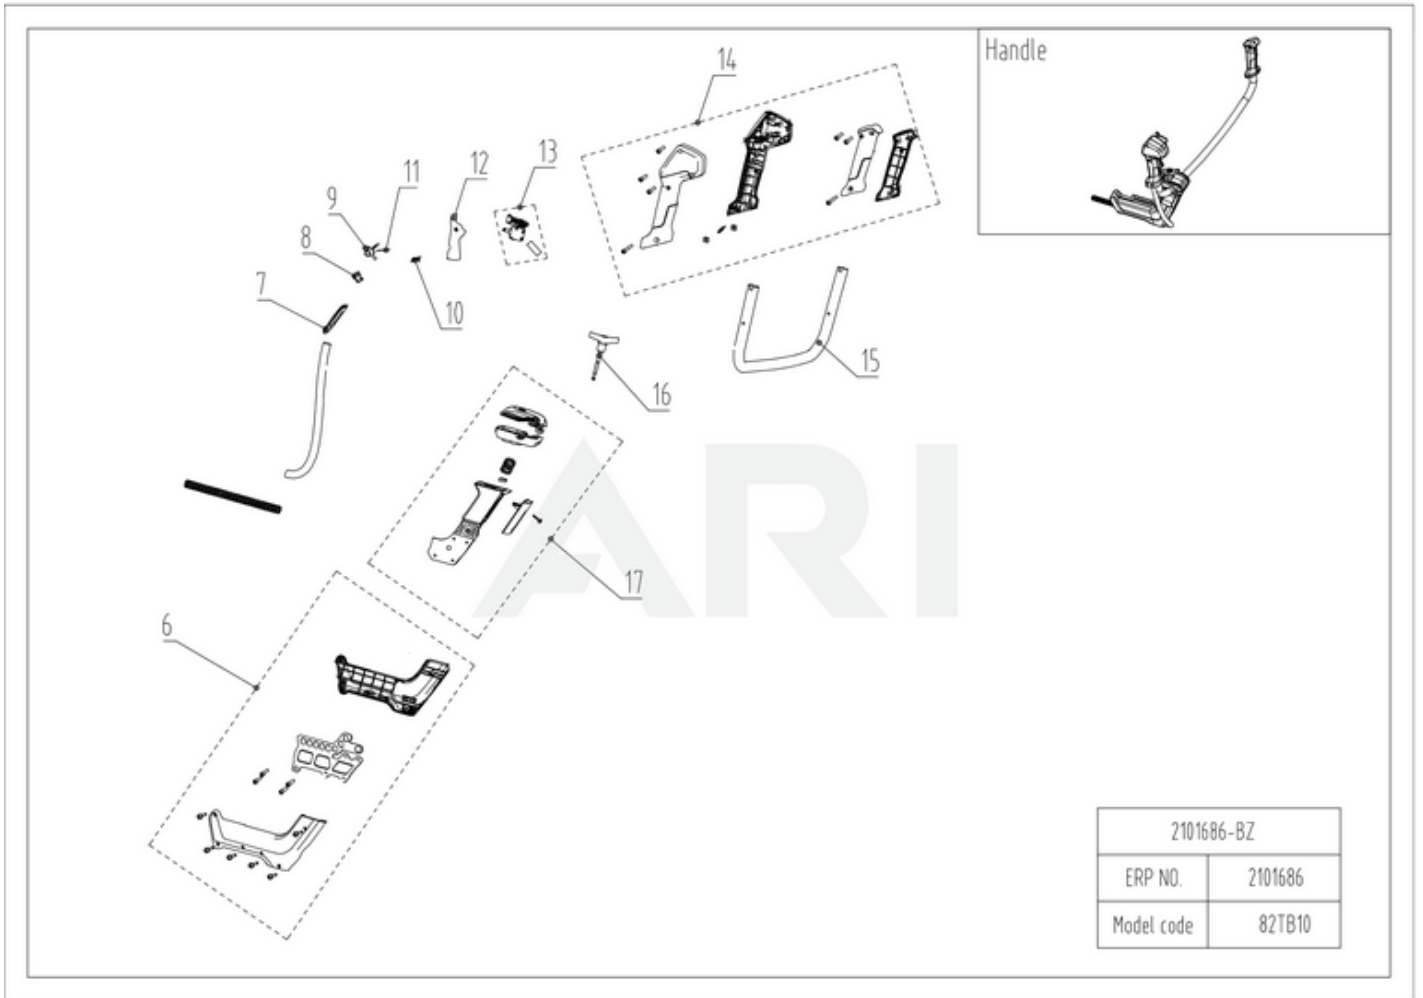

82V Brush Cutter 82TB20 2101686 6952909065434 - 01 Overview

Rendered by ARI Network Services, Inc.

82V Brush Cutter 82TB20 2101686 6952909065434 - 02 Housing

Rendered by ARI Network Services, Inc.

Ref #	Part #	Description	Qty	Context	Note
1	R0102071-00	Release button assembly	1	Set	
2	R0102153-00	Battery Box Assembly	1	Set	
3	R0102227-00	Rear Housing Assembly	1	Set	
4	R0102154-00	Decorative Cover assembly	1	Set	
5	R0102228-00	PCBA	1	SET	

82V Brush Cutter 82TB20 2101686 6952909065434 - 03 Handle

2101686-BZ	
ERP NO.	2101686
Model code	82TB10

Rendered by ARI Network Services, Inc.

Ref #	Part #	Description	Qty	Context	Note
6	R0102229-00	Strap clamp assembly	1	SET	
7	R0102230-00	Film panel	1	SET	
8	RA363022461A	Micro switch	1	SET	
9	RA341092462	Toggle button	1	SET	
10	R0102232-00	PCBA (String Trimmer)	1	SET	
11	RA333072461	Reset spring	1	SET	
12	RA341082462	Switch trigger	1	SET	
13	RA363011807C	Speed switch assembly NEW (2018/12)	1	SET	
14	R0102233-00	Horn handle assembly	1	SET	
15	R0102234-00	Ox horn tube	1	SET	
16	RA341212461	Knob	1	SET	
17	RA331012462A	Cattle pyramidal assembly NEW (2018/12)	1	SET	

82V Brush Cutter 82TB20 2101686 6952909065434 - 04 Rod

Rendered by ARI Network Services, Inc.

Ref #	Part #	Description	Qty	Context Note
18	R0102236-00	Guard assembly	1	SET
19	R0102238-00	Rod assembly	1	SET
20	R0102239-00	Motor assembly	1	SET
21	R0102171-00	Cutting Blade Assembly	1	SET
22	R0102162-00	String Head Assembly	1	SET
23	R0102241-00	Allen wrench	1	SET