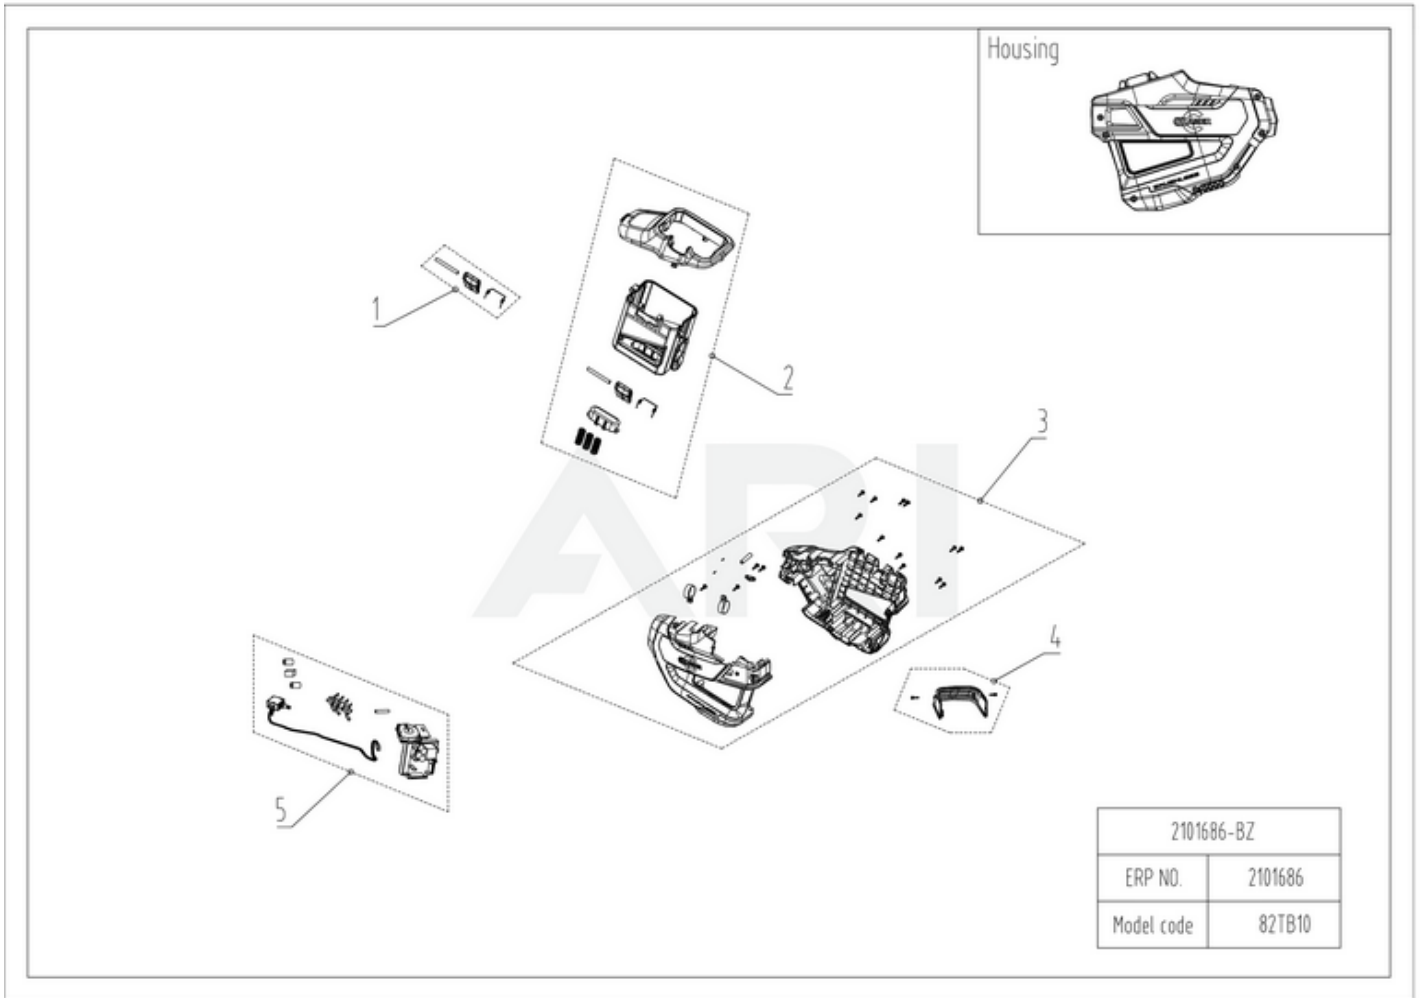

82V Brush Cutter 82TB20 2101686 6952909065434 - 01 Overview

Rendered by ARI Network Services, Inc.

82V Brush Cutter 82TB20 2101686 6952909065434 - 02 Housing

Rendered by ARI Network Services, Inc.

Ref #	Part #	Description	Qty	Context	Note
1	R0102071-00	Release button assembly	1	Set	
2	R0102153-00	Battery Box Assembly	1	Set	
3	R0102227-00	Rear Housing Assembly	1	Set	
4	R0102154-00	Decorative Cover assembly	1	Set	
5	R0102228-00	PCBA	1	SET	

82V Brush Cutter 82TB20 2101686 6952909065434 - 03 Handle

2101686-BZ	
ERP NO.	2101686
Model code	82TB10

Rendered by ARI Network Services, Inc.

Ref #	Part #	Description	Qty	Context	Note
6	R0102229-00	Strap clamp assembly	1	SET	
7	R0102230-00	Film panel	1	SET	
8	RA363022461A	Micro switch	1	SET	
9	RA341092462	Toggle button	1	SET	
10	R0102232-00	PCBA (String Trimmer)	1	SET	
11	RA333072461	Reset spring	1	SET	
12	RA341082462	Switch trigger	1	SET	
13	RA363011807C	Speed switch assembly NEW (2018/12)	1	SET	
14	R0102233-00	Horn handle assembly	1	SET	
15	R0102234-00	Ox horn tube	1	SET	
16	RA341212461	Knob	1	SET	
17	RA331012462A	Cattle pyramidal assembly NEW (2018/12)	1	SET	

82V Brush Cutter 82TB20 2101686 6952909065434 - 04 Rod

Rendered by ARI Network Services, Inc.

Ref #	Part #	Description	Qty	Context Note
18	R0102236-00	Guard assembly	1	SET
19	R0102238-00	Rod assembly	1	SET
20	R0102239-00	Motor assembly	1	SET
21	R0102171-00	Cutting Blade Assembly	1	SET
22	R0102162-00	String Head Assembly	1	SET
23	R0102241-00	Allen wrench	1	SET

82V Brush Cutter 82TB20 2101686 6952909065434 - 05 Backpack

Rendered by ARI Network Services, Inc.