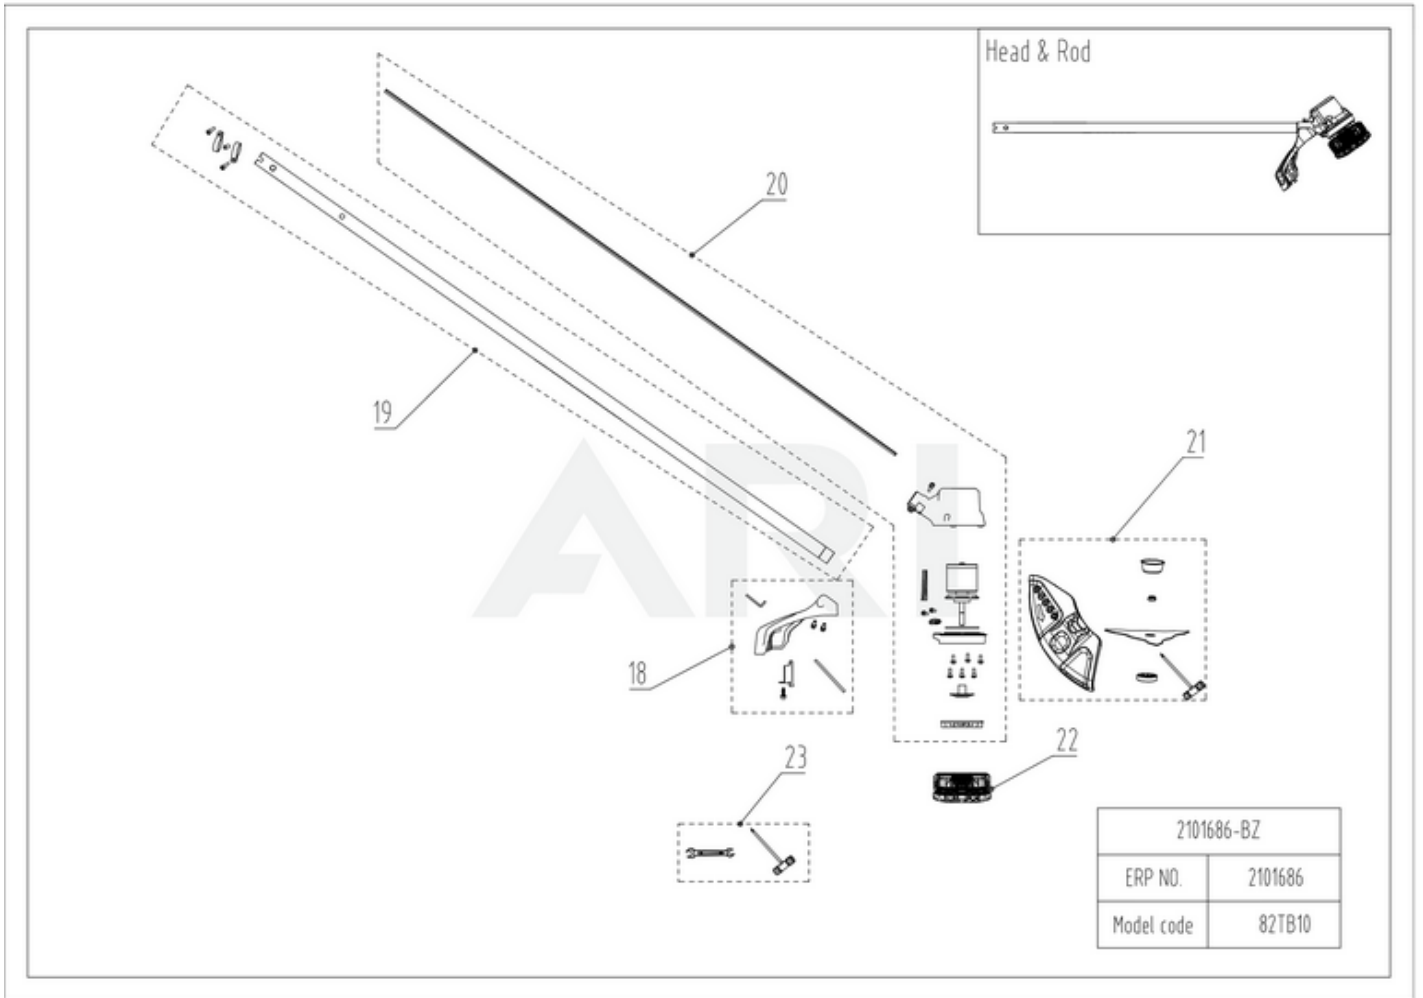

82V Brush Cutter 82TB20 2101686 6952909065434 - 01 Overview

Rendered by ARI Network Services, Inc.

82V Brush Cutter 82TB20 2101686 6952909065434 - 02 Housing

Rendered by ARI Network Services, Inc.

Ref #	Part #	Description	Qty	Context	Note
1	R0102071-00	Release button assembly	1	Set	
2	R0102153-00	Battery Box Assembly	1	Set	
3	R0102227-00	Rear Housing Assembly	1	Set	
4	R0102154-00	Decorative Cover assembly	1	Set	
5	R0102228-00	PCBA	1	SET	

82V Brush Cutter 82TB20 2101686 6952909065434 - 03 Handle

2101686-BZ	
ERP NO.	2101686
Model code	82TB10

Rendered by ARI Network Services, Inc.

Ref #	Part #	Description	Qty	Context	Note
6	R0102229-00	Strap clamp assembly	1	SET	
7	R0102230-00	Film panel	1	SET	
8	RA363022461A	Micro switch	1	SET	
9	RA341092462	Toggle button	1	SET	
10	R0102232-00	PCBA (String Trimmer)	1	SET	
11	RA333072461	Reset spring	1	SET	
12	RA341082462	Switch trigger	1	SET	
13	RA363011807C	Speed switch assembly NEW (2018/12)	1	SET	
14	R0102233-00	Horn handle assembly	1	SET	
15	R0102234-00	Ox horn tube	1	SET	
16	RA341212461	Knob	1	SET	
17	RA331012462A	Cattle pyramidal assembly NEW (2018/12)	1	SET	

82V Brush Cutter 82TB20 2101686 6952909065434 - 04 Rod

Rendered by ARI Network Services, Inc.

Ref #	Part #	Description	Qty	Context Note
18	R0102236-00	Guard assembly	1	SET
19	R0102238-00	Rod assembly	1	SET
20	R0102239-00	Motor assembly	1	SET
21	R0102171-00	Cutting Blade Assembly	1	SET
22	R0102162-00	String Head Assembly	1	SET
23	R0102241-00	Allen wrench	1	SET