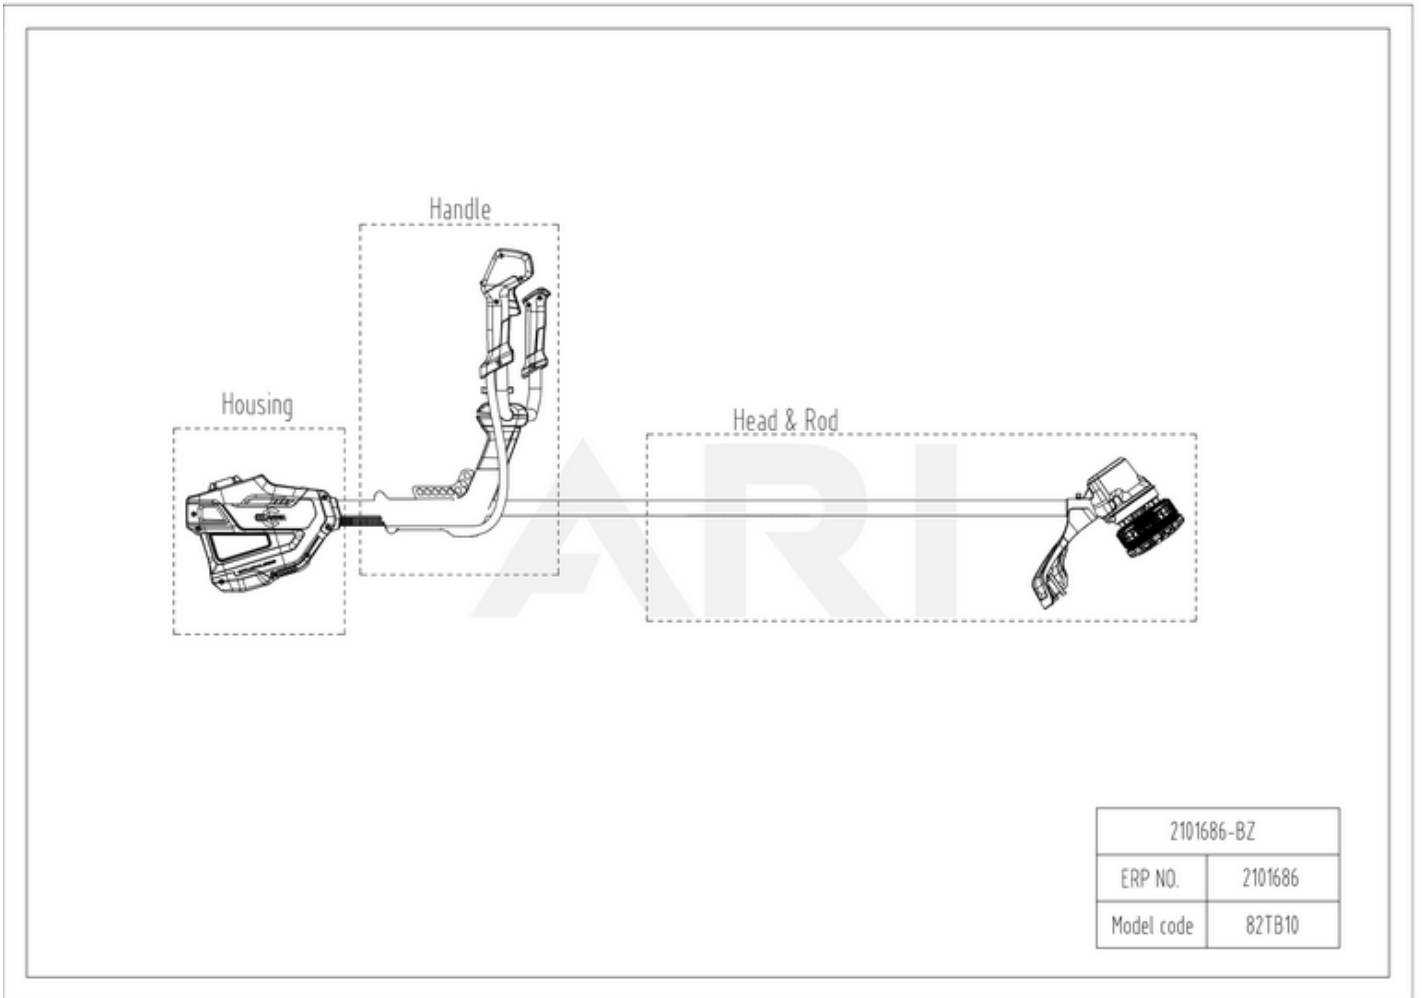

82V Brush Cutter 82TB20 2101686 6952909065434 - 01 Overview

Rendered by ARI Network Services, Inc.

82V Brush Cutter 82TB20 2101686 6952909065434 - 02 Housing

Rendered by ARI Network Services, Inc.

Ref #	Part #	Description	Qty	Context	Note
1	R0102071-00	Release button assembly	1	Set	
2	R0102153-00	Battery Box Assembly	1	Set	
3	R0102227-00	Rear Housing Assembly	1	Set	
4	R0102154-00	Decorative Cover assembly	1	Set	
5	R0102228-00	PCBA	1	SET	

82V Brush Cutter 82TB20 2101686 6952909065434 - 03 Handle

2101686-BZ	
ERP NO.	2101686
Model code	82TB10

Rendered by ARI Network Services, Inc.

Ref #	Part #	Description	Qty	Context	Note
6	R0102229-00	Strap clamp assembly	1	SET	
7	R0102230-00	Film panel	1	SET	
8	RA363022461A	Micro switch	1	SET	
9	RA341092462	Toggle button	1	SET	
10	R0102232-00	PCBA (String Trimmer)	1	SET	
11	RA333072461	Reset spring	1	SET	
12	RA341082462	Switch trigger	1	SET	
13	RA363011807C	Speed switch assembly NEW (2018/12)	1	SET	
14	R0102233-00	Horn handle assembly	1	SET	
15	R0102234-00	Ox horn tube	1	SET	
16	RA341212461	Knob	1	SET	
17	RA331012462A	Cattle pyramidal assembly NEW (2018/12)	1	SET	

82V Brush Cutter 82TB20 2101686 6952909065434 - 04 Rod

Rendered by ARI Network Services, Inc.

Ref #	Part #	Description	Qty	Context Note
18	R0102236-00	Guard assembly	1	SET
19	R0102238-00	Rod assembly	1	SET
20	R0102239-00	Motor assembly	1	SET
21	R0102171-00	Cutting Blade Assembly	1	SET
22	R0102162-00	String Head Assembly	1	SET
23	R0102241-00	Allen wrench	1	SET