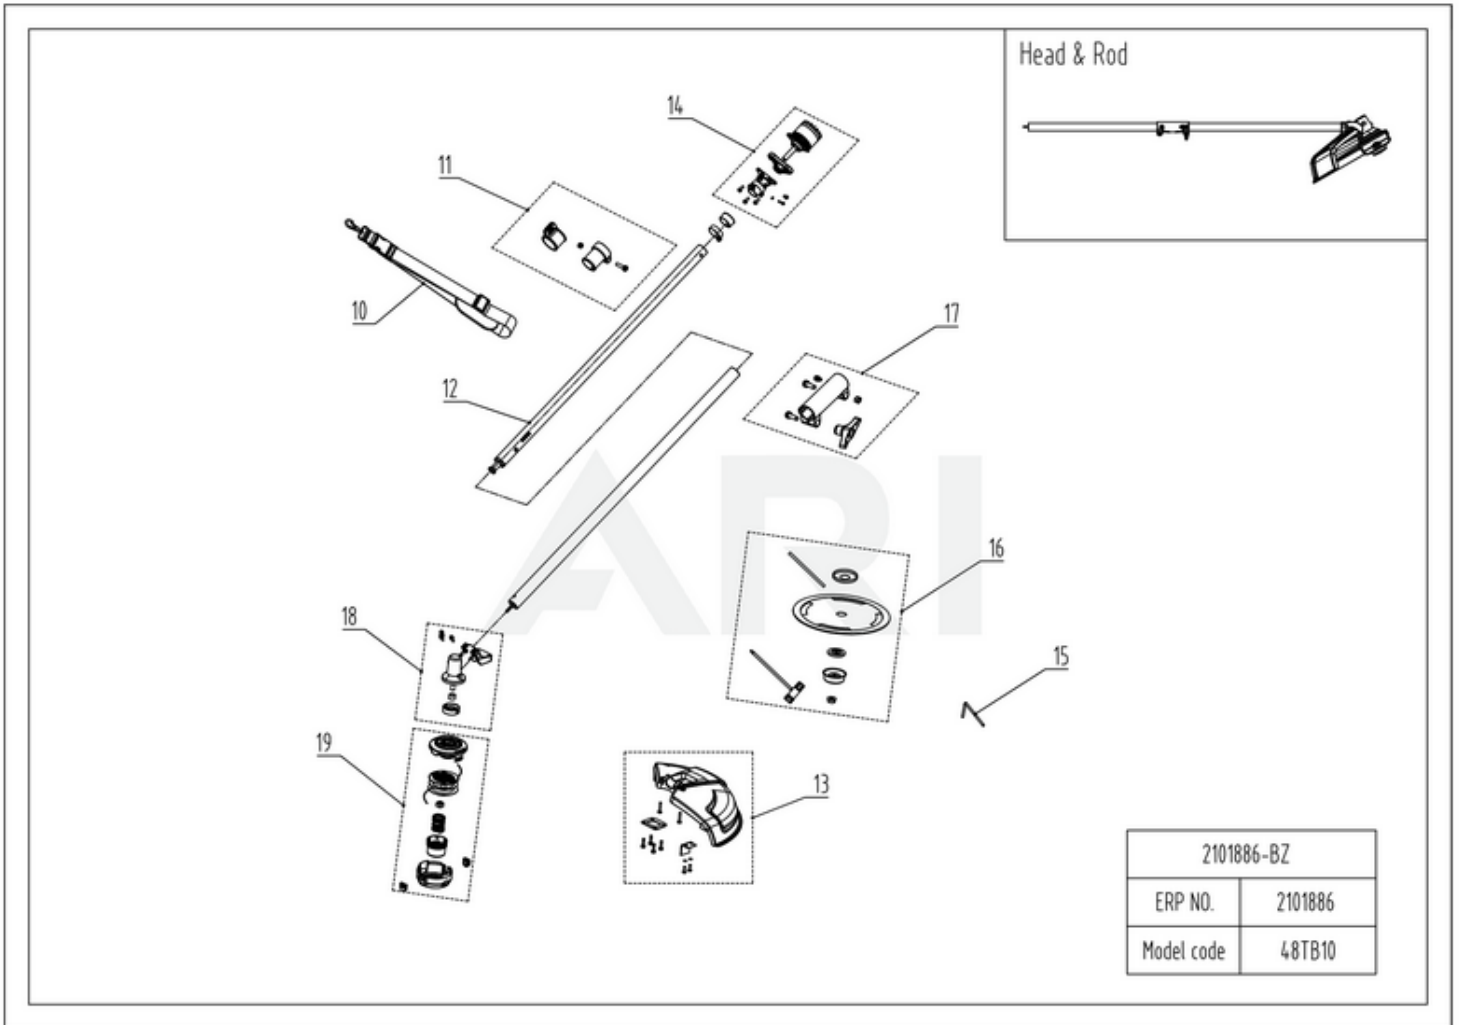

48V String Trimmer 48TB10 2101886 6952909076584 - 01 Overview

Page design © 2004-2017 by ARI Network Services, Inc.

48V String Trimmer 48TB10 2101886 6952909076584 - 02 Housing

Page design © 2004-2017 by ARI Network Services, Inc.

<b>Ref #</b>	<b>Part #</b>	<b>Description</b>	<b>Qty</b>	<b>Context</b>	<b>Note</b>
1	R0101831-00	Rear Housing Assembly	1	Set	
2	R0101832-00	Control panel Assembly	1	Set	
3	R0101833-00	Speed-control Switch Assembly	1	Set	

48V String Trimmer 48TB10 2101886 6952909076584 - 03 Handle

Page design © 2004-2017 by ARI Network Services, Inc.

<b>Ref #</b>	<b>Part #</b>	<b>Description</b>	<b>Qty</b>	<b>Context</b>	<b>Note</b>
4	R0101834-00	Switch trigger Assembly	1		
5	R0101835-00	Lockout Assembly	1	Set	
6	R0101836-00	Auxiliary Handle Knob Assembly	1		
7	R0101837-00	Aluminium Pipe Assembly	1	Set	
8	R0101838-00	Main Bike Handle Assembly	1	Set	
9	R0101839-00	Bike Handle Bracket Assembly	1		

48V String Trimmer 48TB10 2101886 6952909076584 - 04 Head

Page design © 2004-2017 by ARI Network Services, Inc.

<b>Ref #</b>	<b>Part #</b>	<b>Description</b>	<b>Qty</b>	<b>Context</b>	<b>Note</b>
10	R0101840-00	Strap Assembly	1	Set	
11	R0101841-00	Harness Buckle Assembly	1	Set	
12	R0101844-00	Pole Assembly	1	Set	
13	R0101845-00	Guard Assembly	1	Set	
14	R0101850-00	Motor Assembly	1	Set	
15	R0100813-00	Spanner Assembly	1	Set	
16	R0101851-00	Cutting Blade Assembly	1	Set	
17	R0101852-00	Jacket Pipe Assembly	1	Set	
18	R0101853-00	Bevel Gear Assembly	1	Set	
19	R0101854-00	String Head Assembly	1	Set	