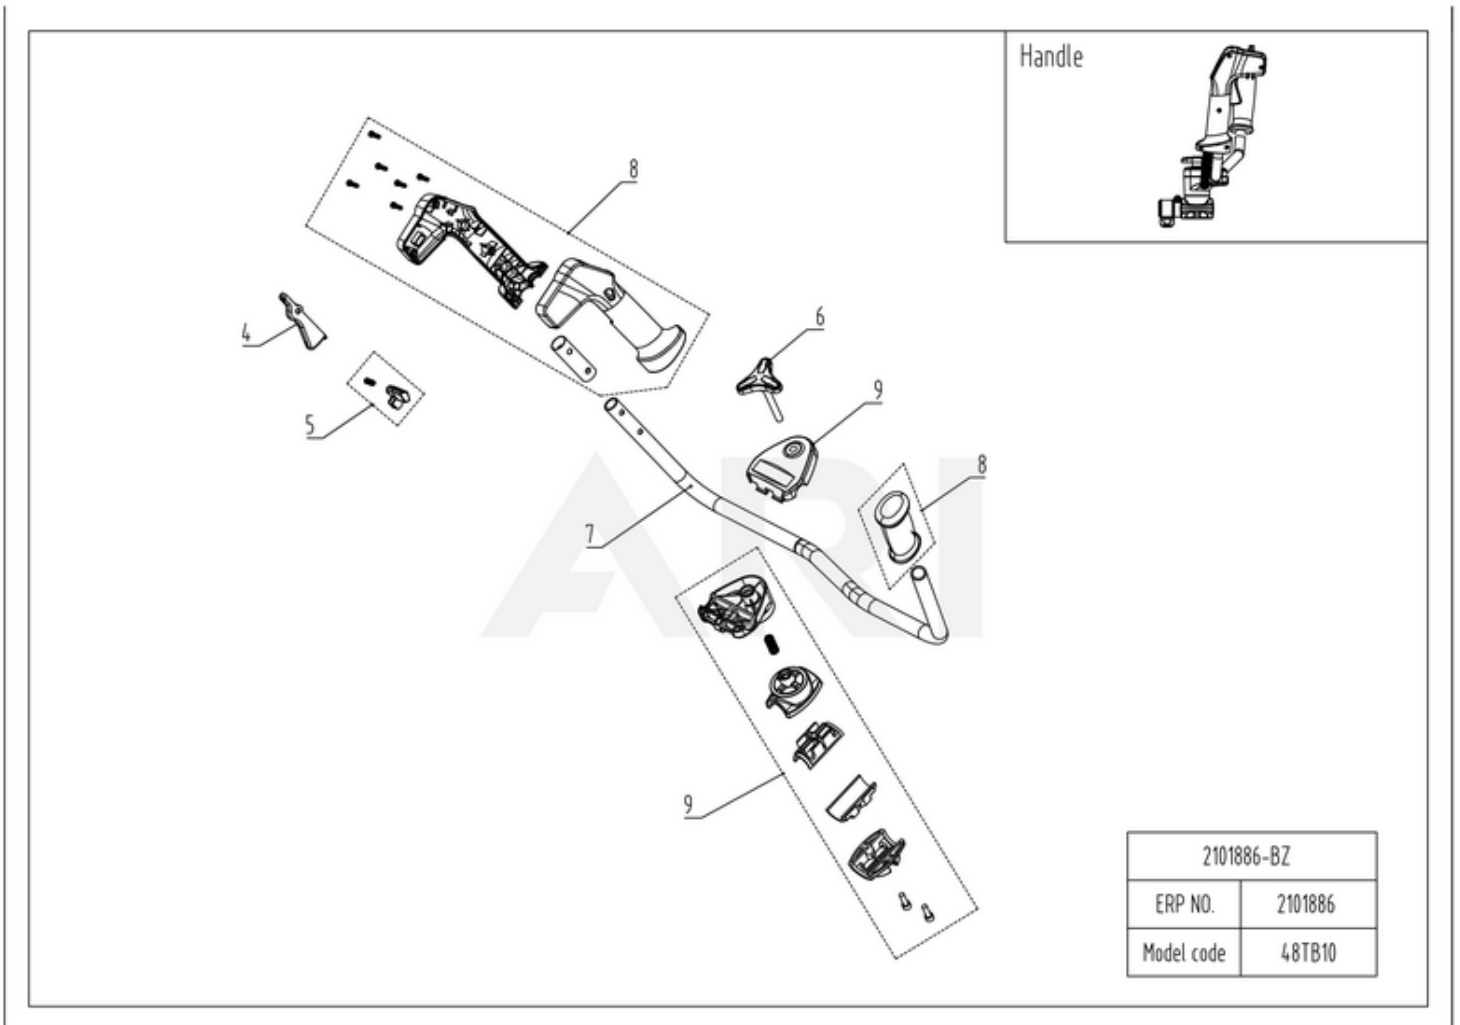

48V String Trimmer 48TB10 2101886 6952909076584 - 01 Overview

Page design © 2004-2017 by ARI Network Services, Inc.

48V String Trimmer 48TB10 2101886 6952909076584 - 02 Housing

Page design © 2004-2017 by ARI Network Services, Inc.

<b>Ref #</b>	<b>Part #</b>	<b>Description</b>	<b>Qty</b>	<b>Context</b>	<b>Note</b>
1	R0101831-00	Rear Housing Assembly	1	Set	
2	R0101832-00	Control panel Assembly	1	Set	
3	R0101833-00	Speed-control Switch Assembly	1	Set	

48V String Trimmer 48TB10 2101886 6952909076584 - 03 Handle

Page design © 2004-2017 by ARI Network Services, Inc.

<b>Ref #</b>	<b>Part #</b>	<b>Description</b>	<b>Qty</b>	<b>Context</b>	<b>Note</b>
4	R0101834-00	Switch trigger Assembly	1		
5	R0101835-00	Lockout Assembly	1	Set	
6	R0101836-00	Auxiliary Handle Knob Assembly	1		
7	R0101837-00	Aluminium Pipe Assembly	1	Set	
8	R0101838-00	Main Bike Handle Assembly	1	Set	
9	R0101839-00	Bike Handle Bracket Assembly	1		

48V String Trimmer 48TB10 2101886 6952909076584 - 04 Head

Page design © 2004-2017 by ARI Network Services, Inc.

<b>Ref #</b>	<b>Part #</b>	<b>Description</b>	<b>Qty</b>	<b>Context</b>	<b>Note</b>
10	R0101840-00	Strap Assembly	1	Set	
11	R0101841-00	Harness Buckle Assembly	1	Set	
12	R0101844-00	Pole Assembly	1	Set	
13	R0101845-00	Guard Assembly	1	Set	
14	R0101850-00	Motor Assembly	1	Set	
15	R0100813-00	Spanner Assembly	1	Set	
16	R0101851-00	Cutting Blade Assembly	1	Set	
17	R0101852-00	Jacket Pipe Assembly	1	Set	
18	R0101853-00	Bevel Gear Assembly	1	Set	
19	R0101854-00	String Head Assembly	1	Set	