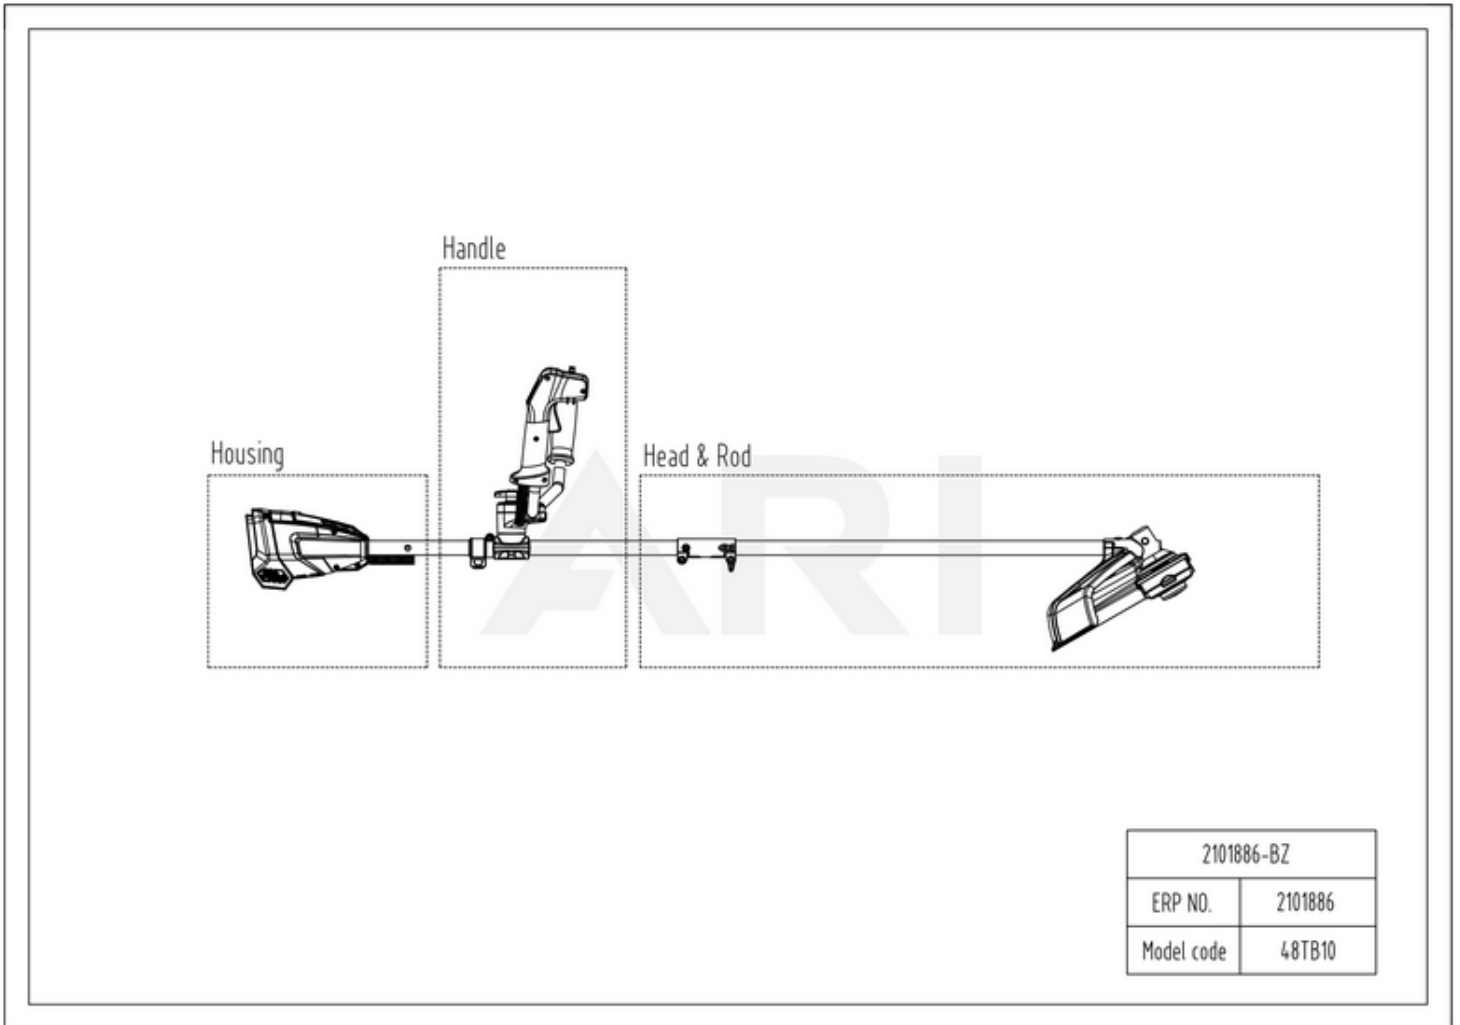

48V String Trimmer 48TB10 2101886 6952909076584 - 01 Overview

Page design © 2004-2017 by ARI Network Services, Inc.

48V String Trimmer 48TB10 2101886 6952909076584 - 02 Housing

Page design © 2004-2017 by ARI Network Services, Inc.

<b>Ref #</b>	<b>Part #</b>	<b>Description</b>	<b>Qty</b>	<b>Context</b>	<b>Note</b>
1	R0101831-00	Rear Housing Assembly	1	Set	
2	R0101832-00	Control panel Assembly	1	Set	
3	R0101833-00	Speed-control Switch Assembly	1	Set	

48V String Trimmer 48TB10 2101886 6952909076584 - 03 Handle

Page design © 2004-2017 by ARI Network Services, Inc.

<b>Ref #</b>	<b>Part #</b>	<b>Description</b>	<b>Qty</b>	<b>Context</b>	<b>Note</b>
4	R0101834-00	Switch trigger Assembly	1		
5	R0101835-00	Lockout Assembly	1	Set	
6	R0101836-00	Auxiliary Handle Knob Assembly	1		
7	R0101837-00	Aluminium Pipe Assembly	1	Set	
8	R0101838-00	Main Bike Handle Assembly	1	Set	
9	R0101839-00	Bike Handle Bracket Assembly	1		

48V String Trimmer 48TB10 2101886 6952909076584 - 04 Head

Page design © 2004-2017 by ARI Network Services, Inc.

<b>Ref #</b>	<b>Part #</b>	<b>Description</b>	<b>Qty</b>	<b>Context</b>	<b>Note</b>
10	R0101840-00	Strap Assembly	1	Set	
11	R0101841-00	Harness Buckle Assembly	1	Set	
12	R0101844-00	Pole Assembly	1	Set	
13	R0101845-00	Guard Assembly	1	Set	
14	R0101850-00	Motor Assembly	1	Set	
15	R0100813-00	Spanner Assembly	1	Set	
16	R0101851-00	Cutting Blade Assembly	1	Set	
17	R0101852-00	Jacket Pipe Assembly	1	Set	
18	R0101853-00	Bevel Gear Assembly	1	Set	
19	R0101854-00	String Head Assembly	1	Set	