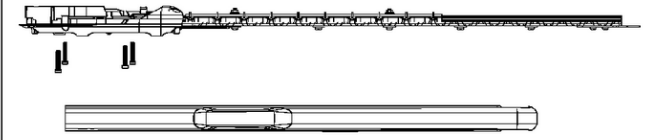

# Blade & Sheath

2200486-BZ	
ERP NO.	2200486
Model code	82HD62

Ref #	Part #	Description		
17	R0100647-00	Gear box assembly with Blade spare part	1	set
17.1	R0100663-00	Blade & Gear box assembly spare part	1	set
		Bearing	2	
		Bearing	2	
		Parallel pins, of hardened Steel and martensitic Stainless Steel (Dowel pins)	2	
		Gearbox Cover	1	
		Gearbox	1	
		Wear-resistant Plate	2	
			1	0.031 KG
		Spur Gears	1	
			1	
		Pinion	1	
		Hexagon lobular Socket head cap Screws--Property class 8.8	2	
			1	
		Blade Assembly Locating Slot	1	
		Dust Plug	1	
		Hexagon lobular Socket head cap Screws, Single coil lock washer and plan washer assemblies	5	
		Gearbox Sealing Gasket	1	
		Hexagon lobular Socket head cap Screws, Single coil lock washer and plan washer assemblies	4	
17.2	R0100664-00	Blade assembly	1	Set
		Lubricating Oil	0.000	0.0004
			4	KG
		Blade/Bar Assembly	1	
		Hexagon nuts with flange	2	
		Blade Protection Support	1	
			1	
18	R0100648-00	Sheath spare part	1	set