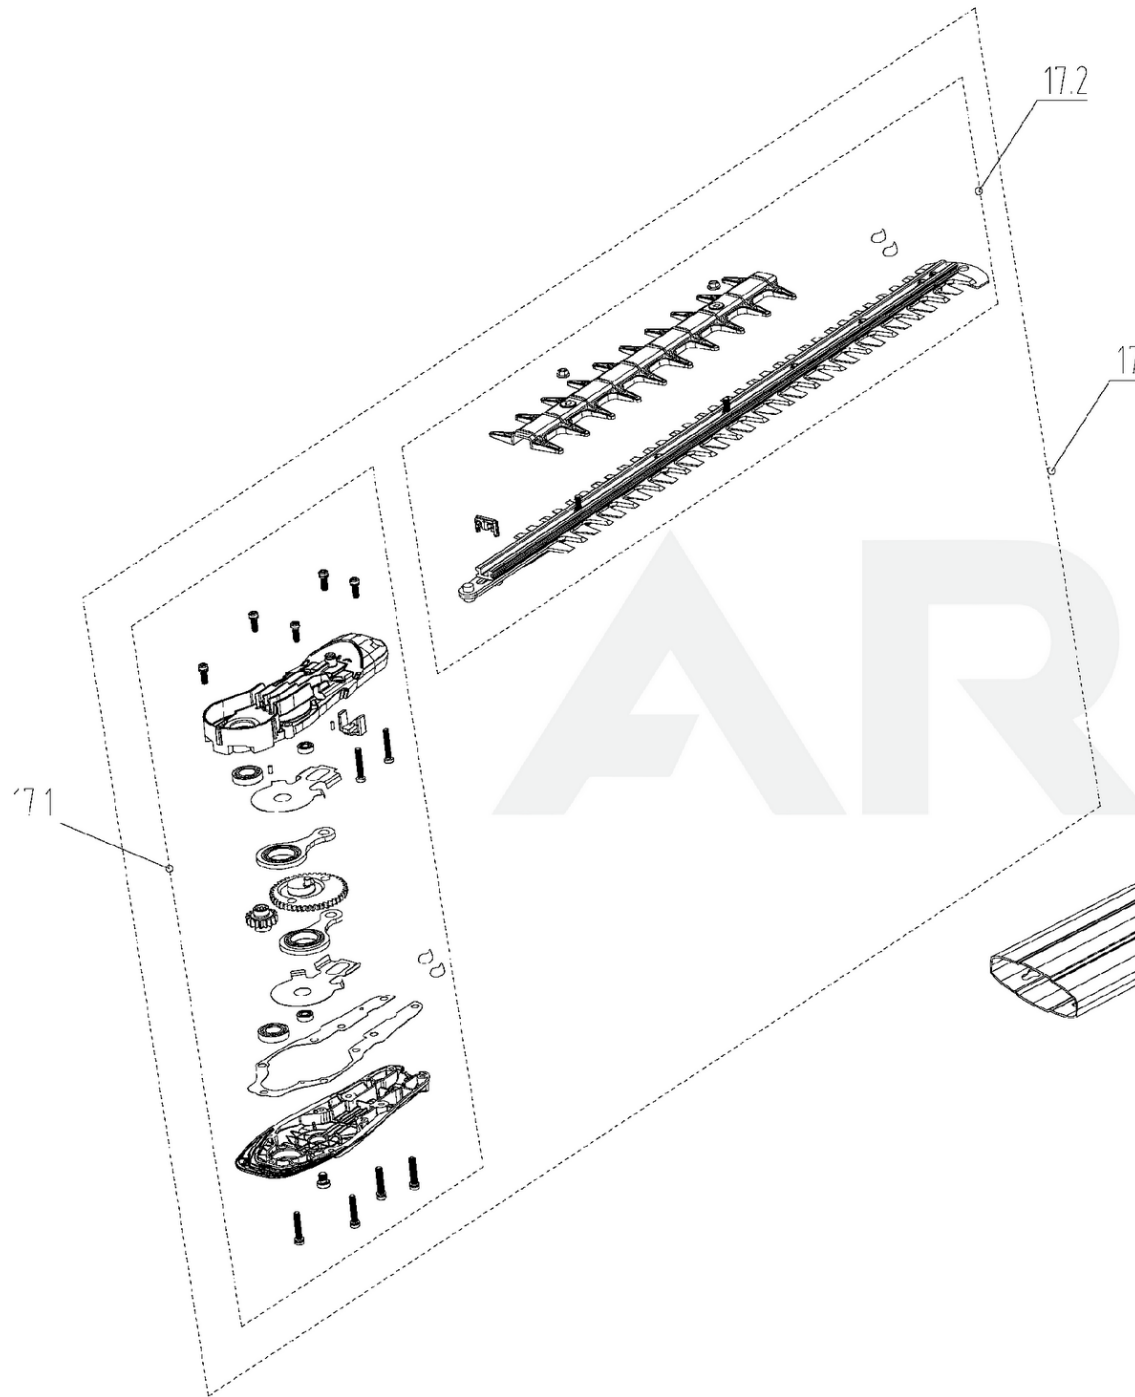

# Blade & Sheath

2200486-BZ	
ERP NO.	2200486
Model code	82HD62

Ref #	Part #	Description		
17	R0100647-00	Gear box assembly with Blade spare part	1	set
17.1	R0100663-00	Blade & Gear box assembly spare part	1	set
		Bearing	2	
		Bearing	2	
		Parallel pins, of hardened Steel and martensitic Stainless Steel (Dowel pins)	2	
		Gearbox Cover	1	
		Gearbox	1	
		Wear-resistant Plate	2	
			1	0.031 KG
		Spur Gears	1	
			1	
		Pinion	1	
		Hexagon lobular Socket head cap Screws--Property class 8.8	2	
			1	
		Blade Assembly Locating Slot	1	
		Dust Plug	1	
		Hexagon lobular Socket head cap Screws, Single coil lock washer and plan washer assemblies	5	
		Gearbox Sealing Gasket	1	
		Hexagon lobular Socket head cap Screws, Single coil lock washer and plan washer assemblies	4	
17.2	R0100664-00	Blade assembly	1	Set
		Lubricating Oil	0.000	0.0004
			4	KG
		Blade/Bar Assembly	1	
		Hexagon nuts with flange	2	
		Blade Protection Support	1	
			1	
18	R0100648-00	Sheath spare part	1	set

Handle&Guard

2200486-BZ

ERP NO. 2200486

Model code 82HD62

Ref #	Part #	Description	Qty	Context Note	Cost	MSR P
15	R0100645-00	Auxiliary handle assembly spare part	1	set		
		Hexagon lobularSocket thread formingScrews	4			
		CompressionSpring	2			
			1	6 CM		
			1			
		Auxiliary Handle	1			
		Auxiliary Handle Cover	1			
		Auxiliary Handle Trigger	1			
		CABLE WITH CONNECTOR	1	1 CM		
			1	2.5 CM		
16	R0100646-00	Guard assembly spare part	1	set		
		Guard	1			
			2			
		Hexagon lobularSocket head capScrews--Property class 8.8	2			
		Hexagon lobularSocket head capScrews--Property class 10.9	2			