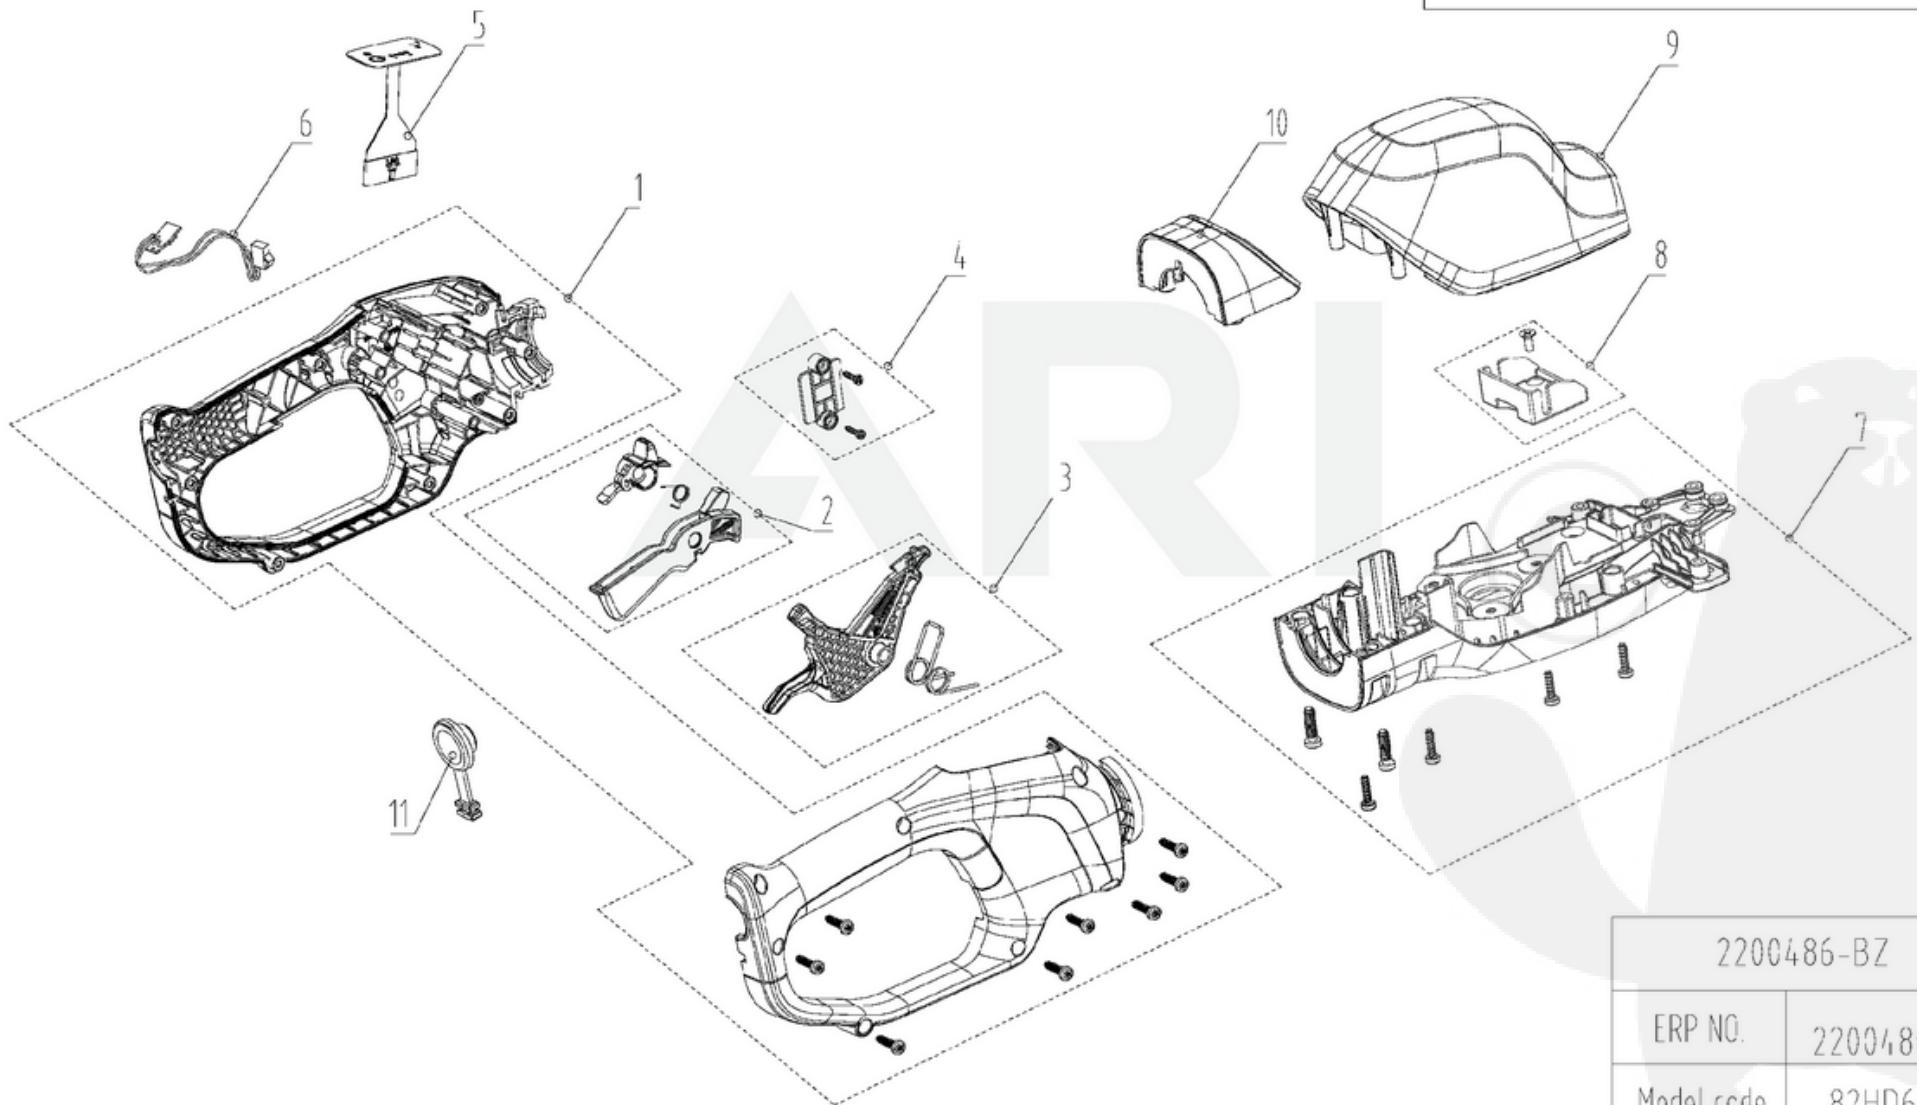

Handle&Guard

2200486-BZ

ERP NO. 2200486

Model code 82HD62

Ref #	Part #	Description	Qty	Context Note	Cost	MSR P
15	R0100645-00	Auxiliary handle assembly spare part	1	set		
		Hexagon lobularSocket thread formingScrews	4			
		CompressionSpring	2			
			1	6 CM		
			1			
		Auxiliary Handle	1			
		Auxiliary Handle Cover	1			
		Auxiliary Handle Trigger	1			
		CABLE WITH CONNECTOR	1	1 CM		
			1	2.5 CM		
16	R0100646-00	Guard assembly spare part	1	set		
		Guard	1			
			2			
		Hexagon lobularSocket head capScrews--Property class 8.8	2			
		Hexagon lobularSocket head capScrews--Property class 10.9	2			

Housing

2200486-BZ	
ERP NO.	2200486
Model code	82HD62

Re	Part	Description	Q	Context	Co	MS
f #	#		ty	Note	st	RP
1	R0100632-00	Handle assembly spare part	1	set		
		Left Handle	1			
		Right Handle	1			
		Hexagon lobularSocket thread formingScrews	8			
2	R0100633-00	Switch trigger assembly spare part	1	set		
		Switch Trigger	1			
		CompressionSpring	1			
		Speed Control Knob Pull	1			
3	R0100634-00	Rotating Trigger assembly spare part	1	set		
		TorsionSpring	1			
		Rotating Trigger	1			
4	R0100635-00	Coverplate assembly spare part	1	set		
		Coverplate	1			
		Cross recessed pan head tappingScrews	2			
5	R0100636-00	Membrane Panel assembly spare part	1	set		
6	RA363012461	Four gear switch	1	set		
7	R0100637-00	Motor lower cover assembly spare part	1	set		
		Bracket	1			
		Hexagon lobularSocket head capScrews,Single coil lock washer and plan washer assemblies	2			
		Hexagon lobularSocket thread formingScrews	4			
8	R0100638-00	Protection box assembly spare part	1	set		
		Protection box	1			
		Screw	1			
9	R0100639-00	Motor upper cover spare part	1	set		
10	R0100640-00	Bracket top cover spare part	1	set		
11	R0100641-00	Dust Cover spare part	1	set		