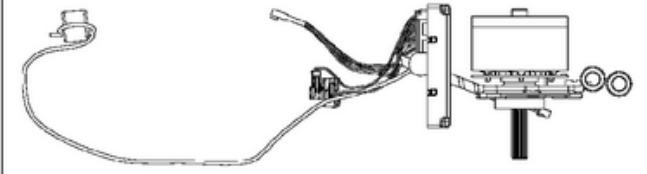

Housing

2200486-BZ	
ERP NO.	2200486
Model code	82HD62

Re	Part	Description	Q	Context	Co	MS
f #	#		ty	Note	st	RP
1	R0100632-00	Handle assembly spare part	1	set		
		Left Handle	1			
		Right Handle	1			
		Hexagon lobularSocket thread formingScrews	8			
2	R0100633-00	Switch trigger assembly spare part	1	set		
		Switch Trigger	1			
		CompressionSpring	1			
		Speed Control Knob Pull	1			
3	R0100634-00	Rotating Trigger assembly spare part	1	set		
		TorsionSpring	1			
		Rotating Trigger	1			
4	R0100635-00	Coverplate assembly spare part	1	set		
		Coverplate	1			
		Cross recessed pan head tappingScrews	2			
5	R0100636-00	Membrane Panel assembly spare part	1	set		
6	RA363012461	Four gear switch	1	set		
7	R0100637-00	Motor lower cover assembly spare part	1	set		
		Bracket	1			
		Hexagon lobularSocket head capScrews,Single coil lock washer and plan washer assemblies	2			
		Hexagon lobularSocket thread formingScrews	4			
8	R0100638-00	Protection box assembly spare part	1	set		
		Protection box	1			
		Screw	1			
9	R0100639-00	Motor upper cover spare part	1	set		
10	R0100640-00	Bracket top cover spare part	1	set		
11	R0100641-00	Dust Cover spare part	1	set		

Motor & PCB

2200486-BZ	
ERP NO.	2200486
Model code	82HD62

Ref #	Part #	Description	Qty	Context Note	Cost	MSRP		
12	R0100642-00	PCB assembly spare part	1	set				
		Wire	1	41 CM				
			1					
		PCBA ( Hedge Trimmer )	1					
		HeatShrinkage Tube	1	3 CM				
			1					
		SwitchSleeve	1					
		HeatShrinkage Tube	1	12 CM				
		Magnet Rings	1					
		CABLE WITH CONNECTOR	1					
		CABLE WITH CONNECTOR	1					
		13	R0100643-00	PCBA assembly spare part	1	set		
				Motor	1			
Screw	3							
Magnet Rings	2							
HeatShrinkage Tube	1			12 CM				
14	R0100644-00	Fan spare part	1	set				