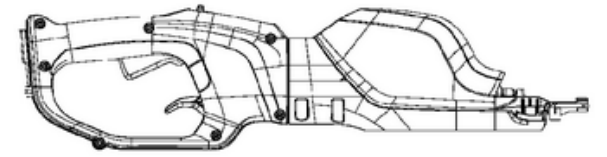

Handle&Guard

2200486-BZ

ERP NO. 2200486

Model code 82HD62

Ref #	Part #	Description	Qty	Context Note	Cost	MSR P
15	R0100645-00	Auxiliary handle assembly spare part	1	set		
		Hexagon lobularSocket thread formingScrews	4			
		CompressionSpring	2			
			1	6 CM		
			1			
		Auxiliary Handle	1			
		Auxiliary Handle Cover	1			
		Auxiliary Handle Trigger	1			
		CABLE WITH CONNECTOR	1	1 CM		
			1	2.5 CM		
16	R0100646-00	Guard assembly spare part	1	set		
		Guard	1			
			2			
		Hexagon lobularSocket head capScrews--Property class 8.8	2			
		Hexagon lobularSocket head capScrews--Property class 10.9	2			

Housing

2200486-BZ	
ERP NO.	2200486
Model code	82HD62

Re	Part	Description	Q	Context	Co	MS
f #	#		ty	Note	st	RP
1	R0100632-00	Handle assembly spare part	1	set		
		Left Handle	1			
		Right Handle	1			
		Hexagon lobularSocket thread formingScrews	8			
2	R0100633-00	Switch trigger assembly spare part	1	set		
		Switch Trigger	1			
		CompressionSpring	1			
		Speed Control Knob Pull	1			
3	R0100634-00	Rotating Trigger assembly spare part	1	set		
		TorsionSpring	1			
		Rotating Trigger	1			
4	R0100635-00	Coverplate assembly spare part	1	set		
		Coverplate	1			
		Cross recessed pan head tappingScrews	2			
5	R0100636-00	Membrane Panel assembly spare part	1	set		
6	RA363012461	Four gear switch	1	set		
7	R0100637-00	Motor lower cover assembly spare part	1	set		
		Bracket	1			
		Hexagon lobularSocket head capScrews,Single coil lock washer and plan washer assemblies	2			
		Hexagon lobularSocket thread formingScrews	4			
8	R0100638-00	Protection box assembly spare part	1	set		
		Protection box	1			
		Screw	1			
9	R0100639-00	Motor upper cover spare part	1	set		
10	R0100640-00	Bracket top cover spare part	1	set		
11	R0100641-00	Dust Cover spare part	1	set		