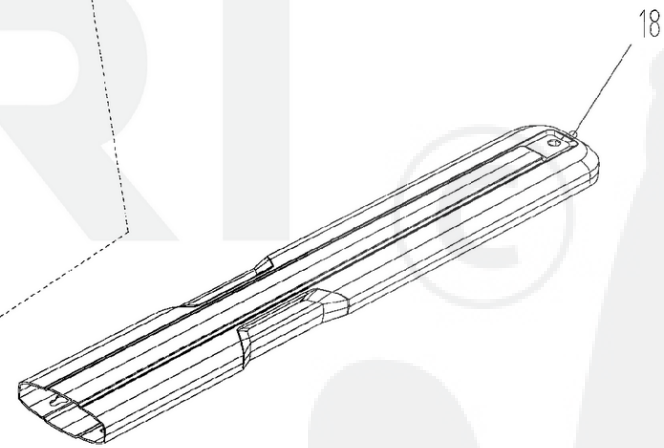

# Blade & Sheath

2200486-BZ	
ERP NO.	2200486
Model code	82HD62

Ref #	Part #	Description		
17	R0100647-00	Gear box assembly with Blade spare part	1	set
17.1	R0100663-00	Blade & Gear box assembly spare part	1	set
		Bearing	2	
		Bearing	2	
		Parallel pins, of hardened Steel and martensitic Stainless Steel (Dowel pins)	2	
		Gearbox Cover	1	
		Gearbox	1	
		Wear-resistant Plate	2	
			1	0.031 KG
		Spur Gears	1	
			1	
		Pinion	1	
		Hexagon lobular Socket head cap Screws--Property class 8.8	2	
			1	
		Blade Assembly Locating Slot	1	
		Dust Plug	1	
		Hexagon lobular Socket head cap Screws, Single coil lock washer and plan washer assemblies	5	
		Gearbox Sealing Gasket	1	
		Hexagon lobular Socket head cap Screws, Single coil lock washer and plan washer assemblies	4	
17.2	R0100664-00	Blade assembly	1	Set
		Lubricating Oil	0.000	0.0004
			4	KG
		Blade/Bar Assembly	1	
		Hexagon nuts with flange	2	
		Blade Protection Support	1	
			1	
18	R0100648-00	Sheath spare part	1	set