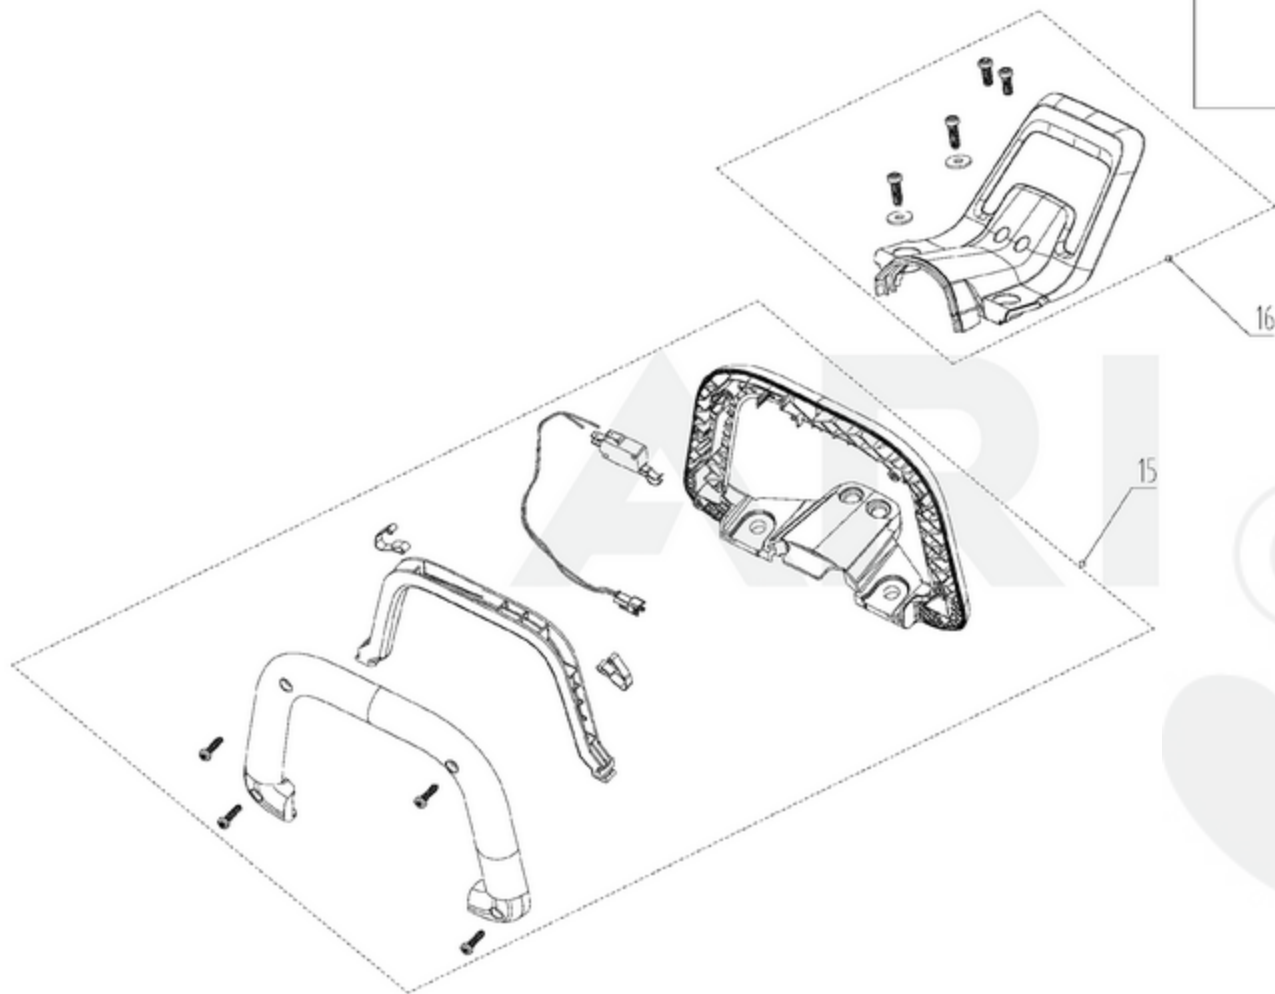

# Blade & Sheath

2200486-BZ	
ERP NO.	2200486
Model code	82HD62

Ref #	Part #	Description		
17	R0100647-00	Gear box assembly with Blade spare part	1	set
17.1	R0100663-00	Blade & Gear box assembly spare part	1	set
		Bearing	2	
		Bearing	2	
		Parallel pins, of hardened Steel and martensitic Stainless Steel (Dowel pins)	2	
		Gearbox Cover	1	
		Gearbox	1	
		Wear-resistant Plate	2	
			1	0.031 KG
		Spur Gears	1	
			1	
		Pinion	1	
		Hexagon lobular Socket head cap Screws--Property class 8.8	2	
			1	
		Blade Assembly Locating Slot	1	
		Dust Plug	1	
		Hexagon lobular Socket head cap Screws, Single coil lock washer and plan washer assemblies	5	
		Gearbox Sealing Gasket	1	
		Hexagon lobular Socket head cap Screws, Single coil lock washer and plan washer assemblies	4	
17.2	R0100664-00	Blade assembly	1	Set
		Lubricating Oil	0.000	0.0004
			4	KG
		Blade/Bar Assembly	1	
		Hexagon nuts with flange	2	
		Blade Protection Support	1	
			1	
18	R0100648-00	Sheath spare part	1	set

Handle&Guard

2200486-BZ

ERP NO. 2200486

Model code 82HD62

Ref #	Part #	Description	Qty	Context Note	Cost	MSR P
15	R0100645-00	Auxiliary handle assembly spare part	1	set		
		Hexagon lobularSocket thread formingScrews	4			
		CompressionSpring	2			
			1	6 CM		
			1			
		Auxiliary Handle	1			
		Auxiliary Handle Cover	1			
		Auxiliary Handle Trigger	1			
		CABLE WITH CONNECTOR	1	1 CM		
			1	2.5 CM		
16	R0100646-00	Guard assembly spare part	1	set		
		Guard	1			
			2			
		Hexagon lobularSocket head capScrews--Property class 8.8	2			
		Hexagon lobularSocket head capScrews--Property class 10.9	2			