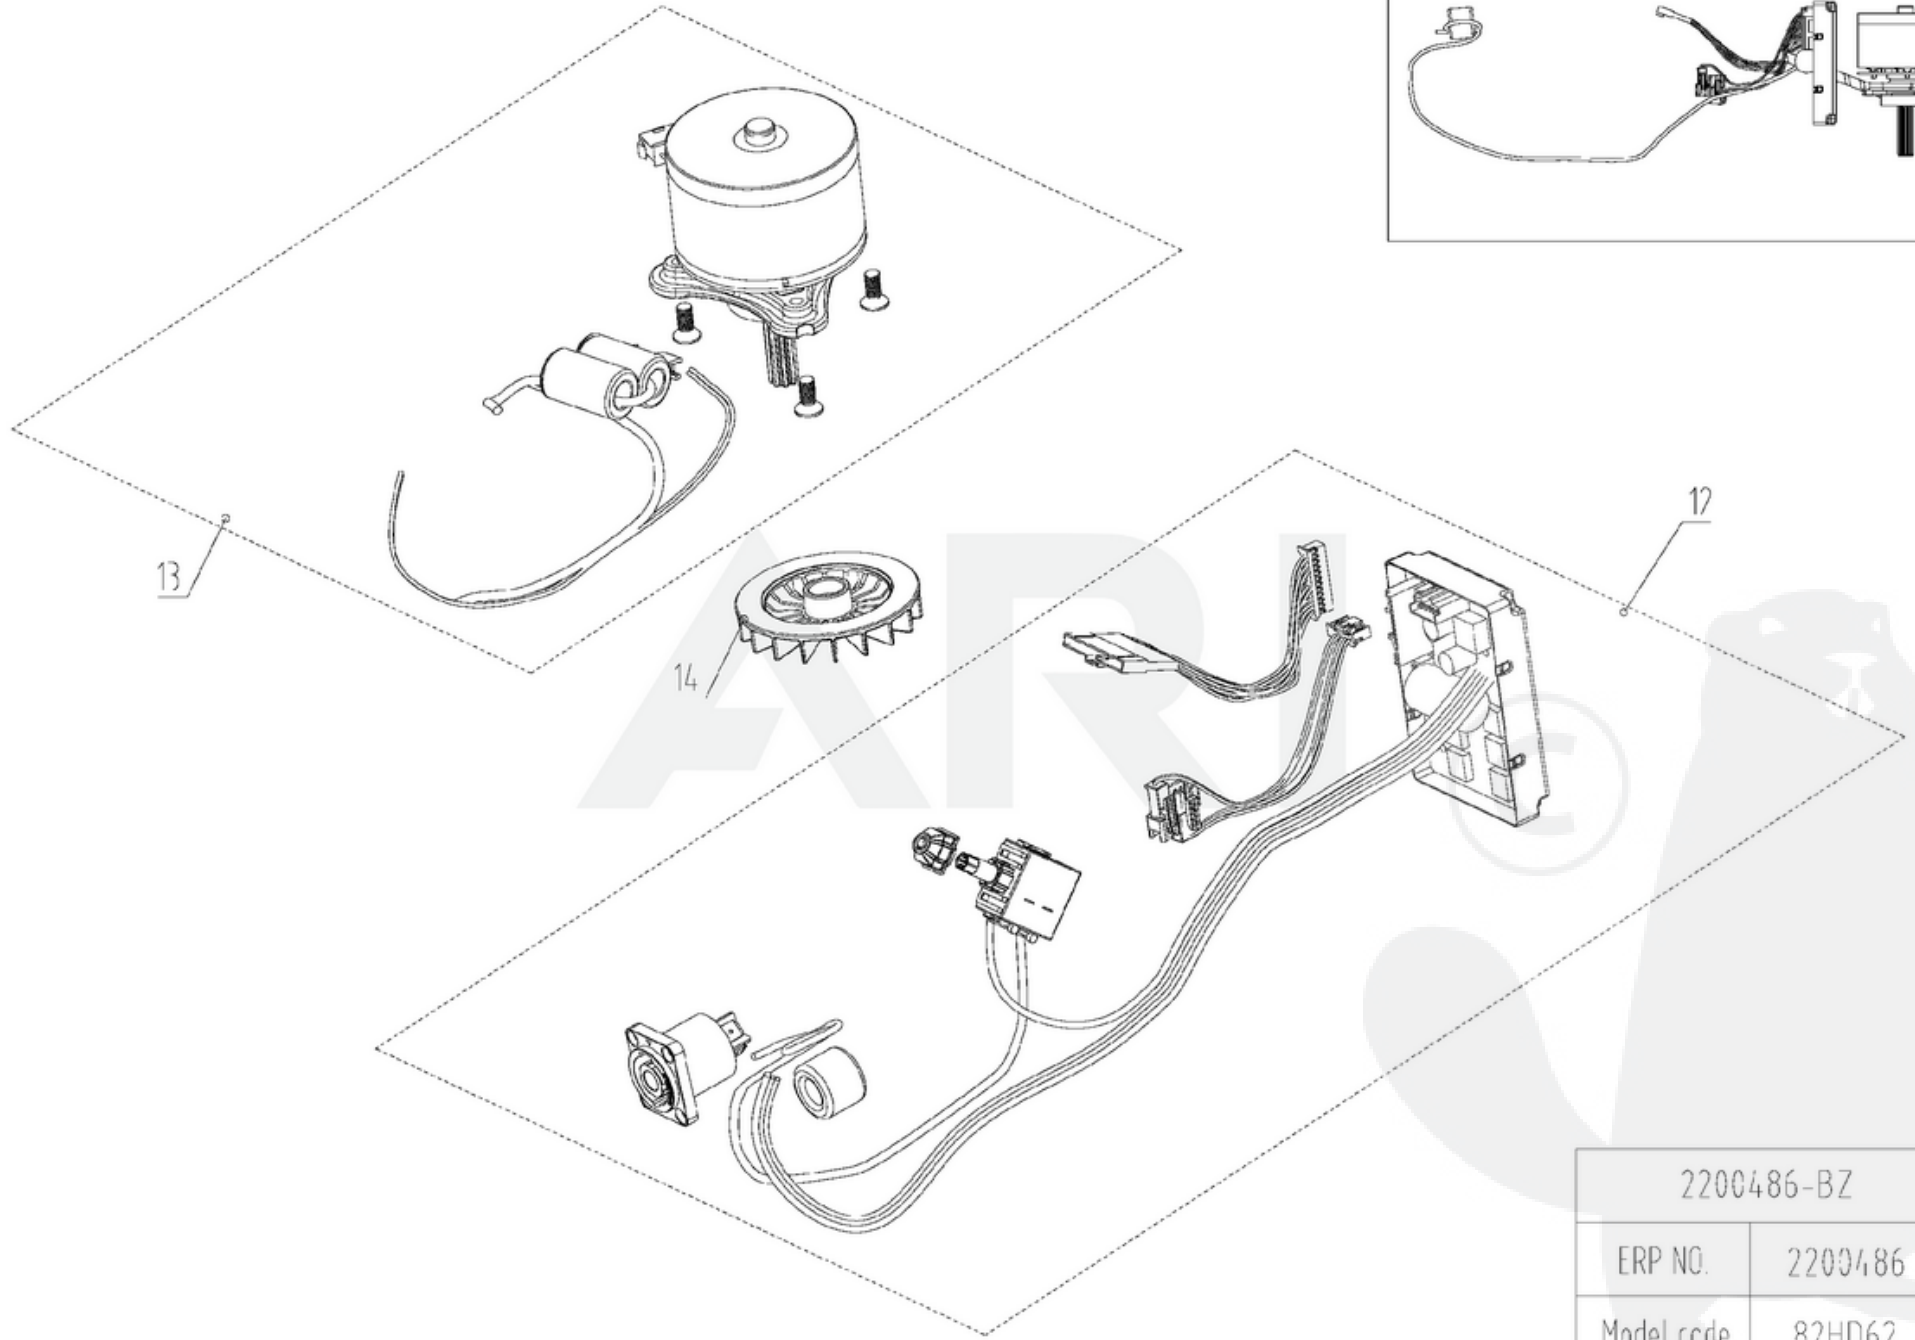

Housing

2200486-BZ	
ERP NO.	2200486
Model code	82HD62

Re	Part	Description	Q	Context	Co	MS
f #	#		ty	Note	st	RP
1	R0100632-00	Handle assembly spare part	1	set		
		Left Handle	1			
		Right Handle	1			
		Hexagon lobularSocket thread formingScrews	8			
2	R0100633-00	Switch trigger assembly spare part	1	set		
		Switch Trigger	1			
		CompressionSpring	1			
		Speed Control Knob Pull	1			
3	R0100634-00	Rotating Trigger assembly spare part	1	set		
		TorsionSpring	1			
		Rotating Trigger	1			
4	R0100635-00	Coverplate assembly spare part	1	set		
		Coverplate	1			
		Cross recessed pan head tappingScrews	2			
5	R0100636-00	Membrane Panel assembly spare part	1	set		
6	RA363012461	Four gear switch	1	set		
7	R0100637-00	Motor lower cover assembly spare part	1	set		
		Bracket	1			
		Hexagon lobularSocket head capScrews,Single coil lock washer and plan washer assemblies	2			
		Hexagon lobularSocket thread formingScrews	4			
8	R0100638-00	Protection box assembly spare part	1	set		
		Protection box	1			
		Screw	1			
9	R0100639-00	Motor upper cover spare part	1	set		
10	R0100640-00	Bracket top cover spare part	1	set		
11	R0100641-00	Dust Cover spare part	1	set		

Motor & PCB

2200486-BZ	
ERP NO.	2200486
Model code	82HD62

Ref #	Part #	Description	Qty	Context Note	Cost	MSRP		
12	R0100642-00	PCB assembly spare part	1	set				
		Wire	1	41 CM				
			1					
		PCBA ( Hedge Trimmer )	1					
		HeatShrinkage Tube	1	3 CM				
			1					
		SwitchSleeve	1					
		HeatShrinkage Tube	1	12 CM				
		Magnet Rings	1					
		CABLE WITH CONNECTOR	1					
		CABLE WITH CONNECTOR	1					
		13	R0100643-00	PCBA assembly spare part	1	set		
				Motor	1			
Screw	3							
Magnet Rings	2							
HeatShrinkage Tube	1			12 CM				
14	R0100644-00	Fan spare part	1	set				