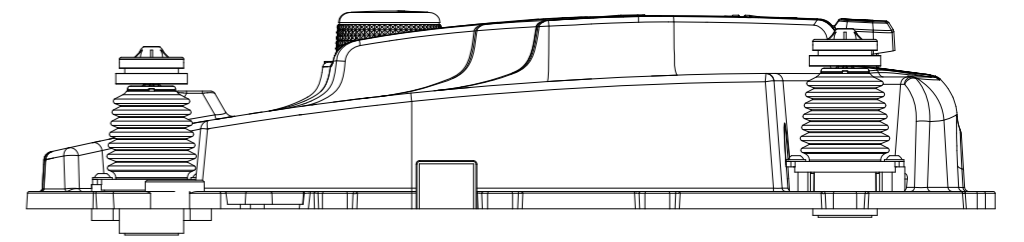

Body

Upper chassi

Charging station

Lower chassi

2501686-00	
ERP NO.	2501686
Model code	CRL115

2501686-01	
ERP NO.	2501686
Model code	CRL115

Ref #	Part #	Description	Qty	Context	Note	Cost	MSRP
1	RA341342355AC	Body Décor(Cramer)	1	SET			
2	RA341332355AC	Body Logo(Cramer)	1	SET			
3	RA342082355	Cap Snaploc Assembly	4	SET			
4	RA310503444	Body Assembly(Cramer)	1	SET			
		Body Assembly	1				
		Safety sign	1				
5	RA339012355	Magnet Assembly	3	SET			
		Magnet	1				
		Magnet Instruction	1				
6	RA342092355	Body Rubber Stop Assembly	1	SET			
7	RA341352355	Body Rear Assembly	1	SET			
		Body Rear	1				
		Safety sign	1				
8	RA32205836	Screw ST4.2*12-F Assembly(10pcs)	41	SET			
13	RA322042355	Screw ST5*15 Assembly (10pcs)	57	SET			

# Upper chassi

2501686-02	
ERP NO.	2501686
Model code	CRL115

Ref #	Part #	Description	Qty	Context Note	Cost MSRP
8	RA32205836	Screw ST4.2*12-F Assembly(10pcs)	41	SET	
9	RA362072355	Collision Sensor Board Assembly	1	SET   Requires sealing kit and warranty seal	
		Collision Sensor Board 1	1		
		Collision Sensor Board Cable 1	1		
10	RA341061563	Tie Assembly(10pcs)	21	SET	
11	RA342112355	Rubber Cap Assembly	2	SET	
12	RA349032355	Air Filter Assembly	1	SET	
		Air Filter	1		
		Air Filter Cover	1		
13	RA322042355	Screw ST5*15 Assembly(10pcs)	57	SET	
14	RA341302355AC	Height Scale Cover Assembly(Cramer)	1	SET	
15	RA341312355	Height Adjustment Knob Assembly	1		
16	RA310322355	Start/Stop Button Assembly	1	SET	
17	RA310332355	Inner Start/Stop Button Assembly	1	SET	
18	RA310312355	Suspension Assembly	4	SET	
19	RA341192355AC	Chassis Upper Assembly(Cramer)	1	SET	
		Chassis Upper	1		
		Mower Light Guide	4		
		Air Filter	1		
		Air Filter Cover	1		
		EVA	2		
		Overlay	1		
20	RA362062355	Communication Board 1 Assembly	1	SET   Requires sealing kit and warranty seal	
		Communication Board 1	1		
		Communication Board Cable 1	1		