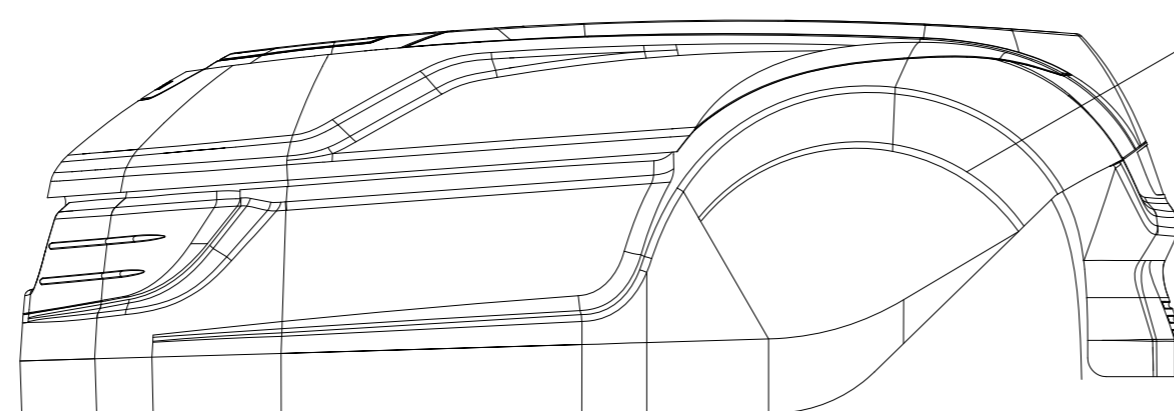

Body

Upper chassi

Charging station

Lower chassi

2501686-00	
ERP NO.	2501686
Model code	CRL115

2501686-01	
ERP NO.	2501686
Model code	CRL115

Ref #	Part #	Description	Qty	Context	Note	Cost	MSRP
1	RA341342355AC	Body Décor(Cramer)	1	SET			
2	RA341332355AC	Body Logo(Cramer)	1	SET			
3	RA342082355	Cap Snaploc Assembly	4	SET			
4	RA310503444	Body Assembly(Cramer)	1	SET			
		Body Assembly	1				
		Safety sign	1				
5	RA339012355	Magnet Assembly	3	SET			
		Magnet	1				
		Magnet Instruction	1				
6	RA342092355	Body Rubber Stop Assembly	1	SET			
7	RA341352355	Body Rear Assembly	1	SET			
		Body Rear	1				
		Safety sign	1				
8	RA32205836	Screw ST4.2*12-F Assembly(10pcs)	41	SET			
13	RA322042355	Screw ST5*15 Assembly (10pcs)	57	SET			