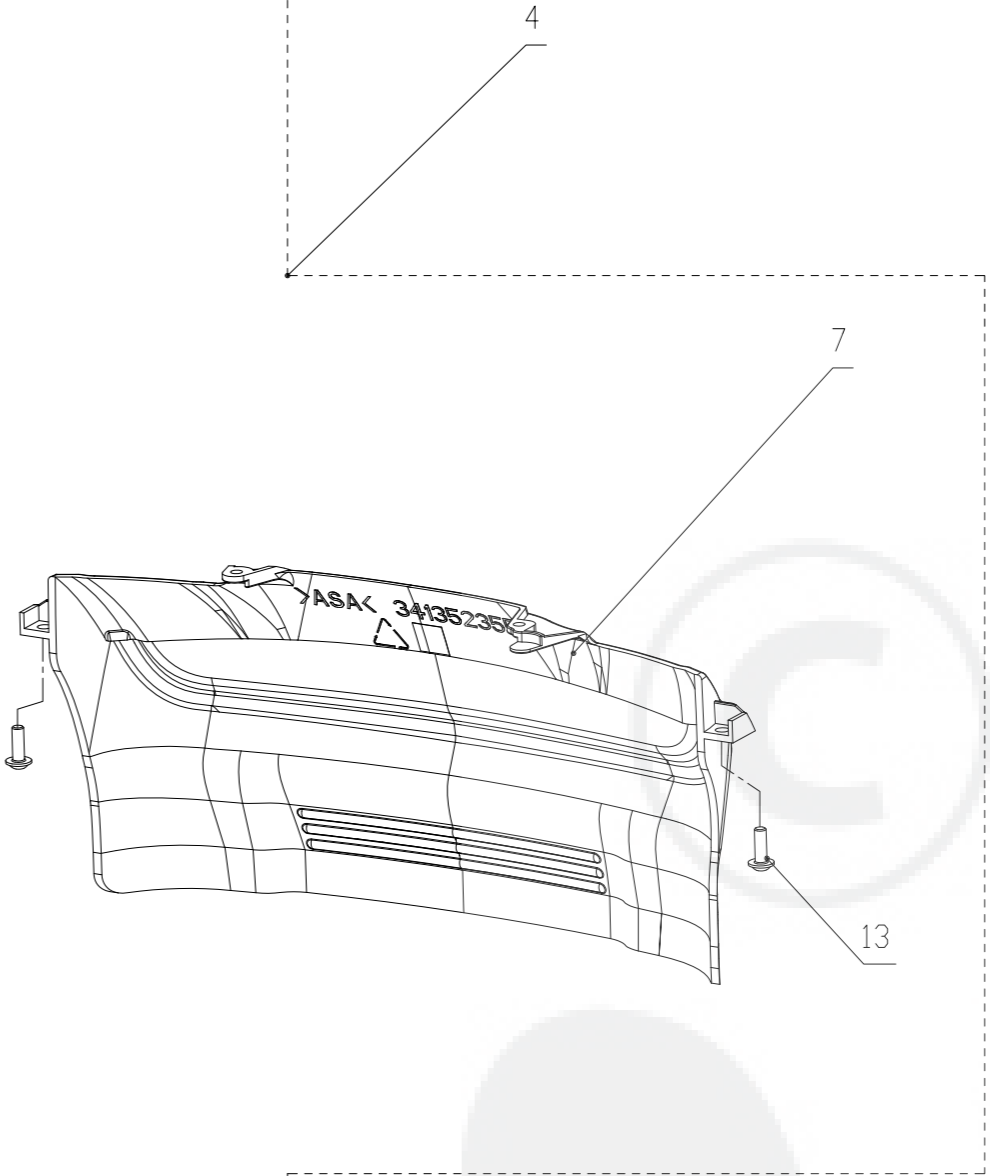

Body

Upper chassi

Charging station

Lower chassi

2501686-00	
ERP NO.	2501686
Model code	CRL115

2501686-01	
ERP NO.	2501686
Model code	CRL115

Ref #	Part #	Description	Qty	Context	Note	Cost	MSRP
1	RA341342355AC	Body Décor(Cramer)	1	SET			
2	RA341332355AC	Body Logo(Cramer)	1	SET			
3	RA342082355	Cap Snaploc Assembly	4	SET			
4	RA310503444	Body Assembly(Cramer)	1	SET			
		Body Assembly	1				
		Safety sign	1				
5	RA339012355	Magnet Assembly	3	SET			
		Magnet	1				
		Magnet Instruction	1				
6	RA342092355	Body Rubber Stop Assembly	1	SET			
7	RA341352355	Body Rear Assembly	1	SET			
		Body Rear	1				
		Safety sign	1				
8	RA32205836	Screw ST4.2*12-F Assembly(10pcs)	41	SET			
13	RA322042355	Screw ST5*15 Assembly (10pcs)	57	SET			

# Upper chassi

2501686-02	
ERP NO.	2501686
Model code	CRL115

Ref #	Part #	Description	Qty	Context Note	Cost MSRP
8	RA32205836	Screw ST4.2*12-F Assembly(10pcs)	41	SET	
9	RA362072355	Collision Sensor Board Assembly	1	SET   Requires sealing kit and warranty seal	
		Collision Sensor Board 1	1		
		Collision Sensor Board Cable 1	1		
10	RA341061563	Tie Assembly(10pcs)	21	SET	
11	RA342112355	Rubber Cap Assembly	2	SET	
12	RA349032355	Air Filter Assembly	1	SET	
		Air Filter	1		
		Air Filter Cover	1		
13	RA322042355	Screw ST5*15 Assembly(10pcs)	57	SET	
14	RA341302355AC	Height Scale Cover Assembly(Cramer)	1	SET	
15	RA341312355	Height Adjustment Knob Assembly	1		
16	RA310322355	Start/Stop Button Assembly	1	SET	
17	RA310332355	Inner Start/Stop Button Assembly	1	SET	
18	RA310312355	Suspension Assembly	4	SET	
19	RA341192355AC	Chassis Upper Assembly(Cramer)	1	SET	
		Chassis Upper	1		
		Mower Light Guide	4		
		Air Filter	1		
		Air Filter Cover	1		
		EVA	2		
		Overlay	1		
20	RA362062355	Communication Board 1 Assembly	1	SET   Requires sealing kit and warranty seal	
		Communication Board 1	1		
		Communication Board Cable 1	1		