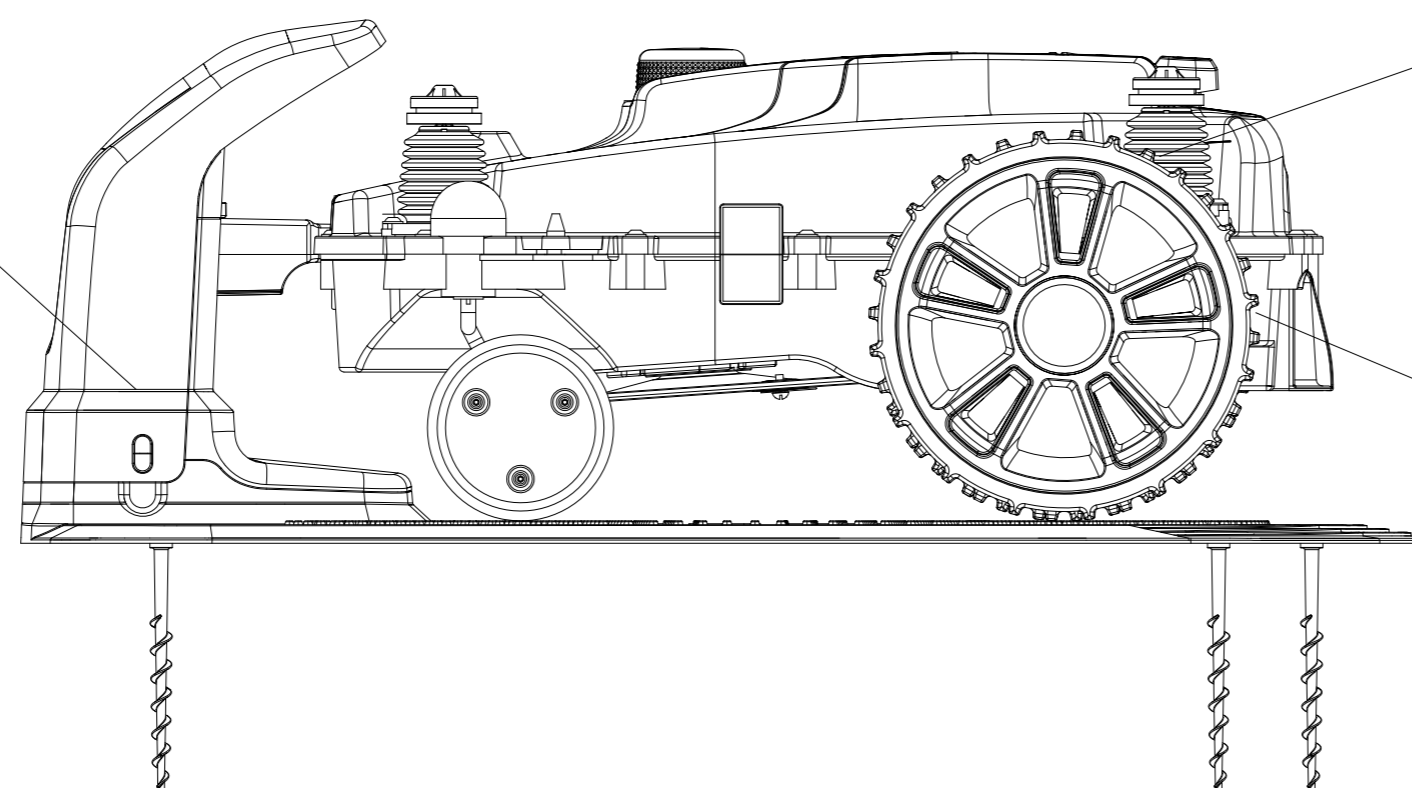

Body

Upper chassi

Charging station

Lower chassi

2501686-00	
ERP NO.	2501686
Model code	CRL115

2501686-01	
ERP NO.	2501686
Model code	CRL115

Ref #	Part #	Description	Qty	Context	Note	Cost	MSRP
1	RA341342355AC	Body Décor(Cramer)	1	SET			
2	RA341332355AC	Body Logo(Cramer)	1	SET			
3	RA342082355	Cap Snaploc Assembly	4	SET			
4	RA310503444	Body Assembly(Cramer)	1	SET			
		Body Assembly	1				
		Safety sign	1				
5	RA339012355	Magnet Assembly	3	SET			
		Magnet	1				
		Magnet Instruction	1				
6	RA342092355	Body Rubber Stop Assembly	1	SET			
7	RA341352355	Body Rear Assembly	1	SET			
		Body Rear	1				
		Safety sign	1				
8	RA32205836	Screw ST4.2*12-F Assembly(10pcs)	41	SET			
13	RA322042355	Screw ST5*15 Assembly (10pcs)	57	SET			

# Upper chassi

2501686-02	
ERP NO.	2501686
Model code	CRL115

Ref #	Part #	Description	Qty	Context Note	Cost MSRP
8	RA32205836	Screw ST4.2*12-F Assembly(10pcs)	41	SET	
9	RA362072355	Collision Sensor Board Assembly	1	SET   Requires sealing kit and warranty seal	
		Collision Sensor Board 1	1		
		Collision Sensor Board Cable 1	1		
10	RA341061563	Tie Assembly(10pcs)	21	SET	
11	RA342112355	Rubber Cap Assembly	2	SET	
12	RA349032355	Air Filter Assembly	1	SET	
		Air Filter	1		
		Air Filter Cover	1		
13	RA322042355	Screw ST5*15 Assembly(10pcs)	57	SET	
14	RA341302355AC	Height Scale Cover Assembly(Cramer)	1	SET	
15	RA341312355	Height Adjustment Knob Assembly	1		
16	RA310322355	Start/Stop Button Assembly	1	SET	
17	RA310332355	Inner Start/Stop Button Assembly	1	SET	
18	RA310312355	Suspension Assembly	4	SET	
19	RA341192355AC	Chassis Upper Assembly(Cramer)	1	SET	
		Chassis Upper	1		
		Mower Light Guide	4		
		Air Filter	1		
		Air Filter Cover	1		
		EVA	2		
		Overlay	1		
20	RA362062355	Communication Board 1 Assembly	1	SET   Requires sealing kit and warranty seal	
		Communication Board 1	1		
		Communication Board Cable 1	1		