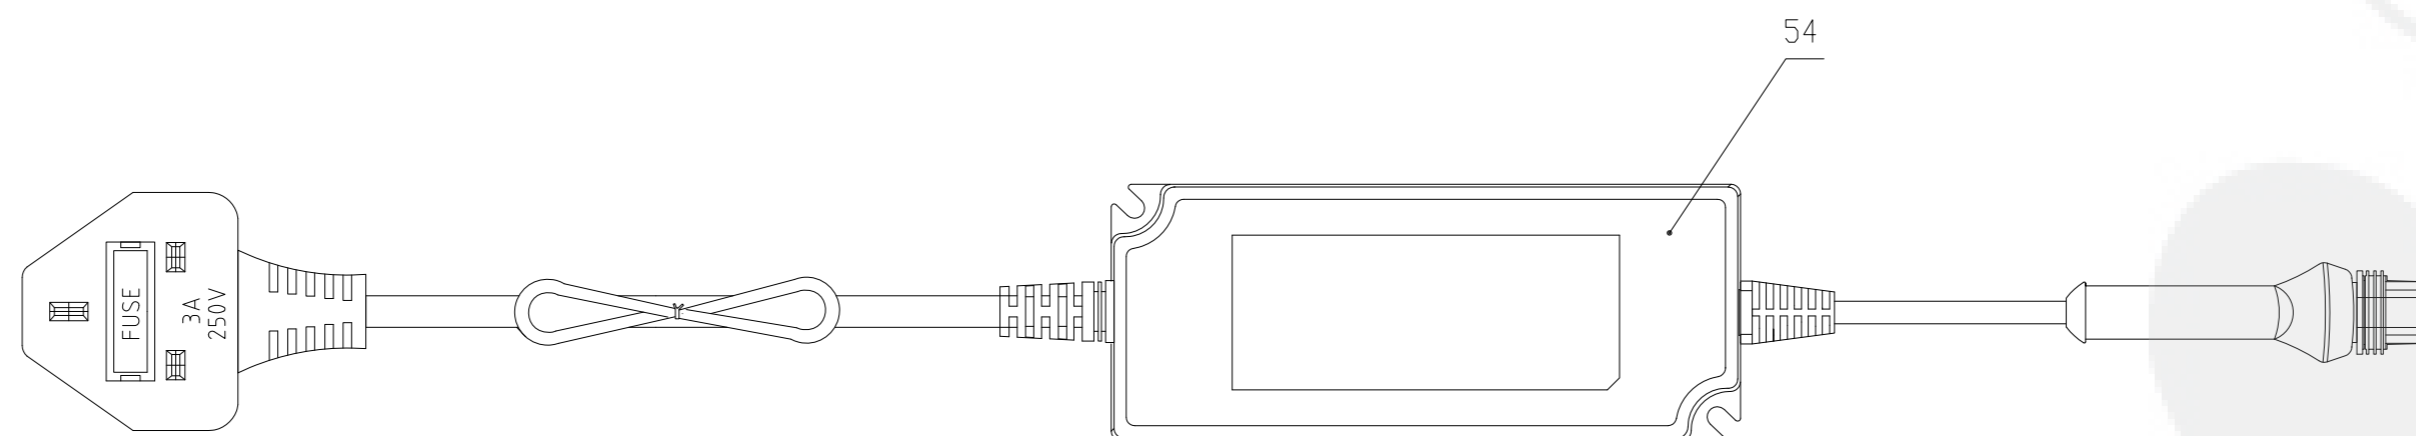

EU

Swiss

UK

55

2501686-05

ERP NO.	2501686
Model code	CRL115