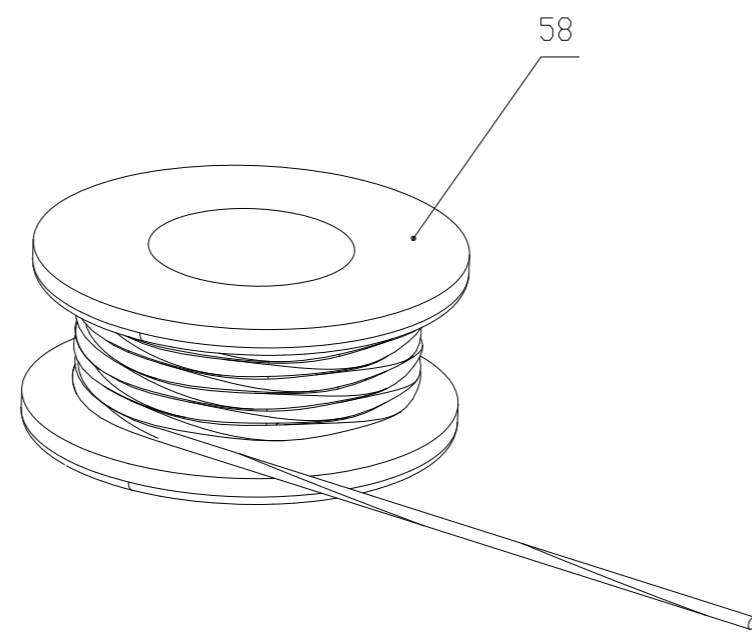

47

2501686-04	
ERP NO.	2501686
Model code	CRL115

Ref #	Part #	Description	Qty	Context	Note	Cost	MSRP
8	RA32205836	Screw ST4.2*12-F Assembly (10pcs)	41				
10	RA341061563	Tie Assembly(10pcs)	21				
13	RA322042355	Screw ST5*15 Assembly (10pcs)	57				
47	RA310023444	Charging Station Assembly (Cramer)	1				
48	RA341632355	CS Hood Assembly	1				
49	RA310632355	CS Tower Assembly	1				
		CS Tower Assembly	1				
		CS Top	1				
		CS Light Guide	1				
		Light Guide Sealing Strip	1				
		CS Wiring Assembly	1				
50	RA310602355	CS Nozzle Wiring Assembly	1				
51	RA362602355	CS Board 1 Assembly	1				
		CS Board 1	1				
		CS Light Guide Holder	1				
52	RA310042355	CS Plate Assembly	1				
		CS Plate Assembly	1				
		CS Plate Wiring Assembly	1				
53	RA341231173	Charging Station Screw Assembly	5				

EU

Swiss

UK

55

2501686-05

ERP NO.	2501686
Model code	CRL115

<b>Ref #</b>	<b>Part #</b>	<b>Description</b>	<b>Qty</b>	<b>Context Note</b>	<b>Cost MSRP</b>
54	RA364012355	Power Supply Unit (EU)	1	SET	
54	RA364012355CH	Power Supply Unit(Swiss)	1	SET	
54	RA364012355UK	Power Supply Unit(UK)	1	SET	
55	RA364022355	Low Voltage Cable, 10 m	1	SET	

Cramer

2501686-06	
ERP NO.	2501686
Model code	CRL115

Ref #	Part #	Description	Qty	Context	Note	Cost	MSRP
45	2908686	Robotic Blades(Cramer)	1				
		Blade	9				
		Blade Screw	9				
56	2908786	Robotic Connector Kit (Cramer)	1				
		Loop Wire Connector	3				
		Guide Wire Connector	4				
57	2908986	Robotic Wirepegs(Cramer)	1				
58	2908886	Robotic Loopwire(Cramer)	1				
59	RA381111586	Overlay (Cramer)	1				
60	RA381022355B	Dealer Warranty Seal Sticker Assembly(10pcs)	1				