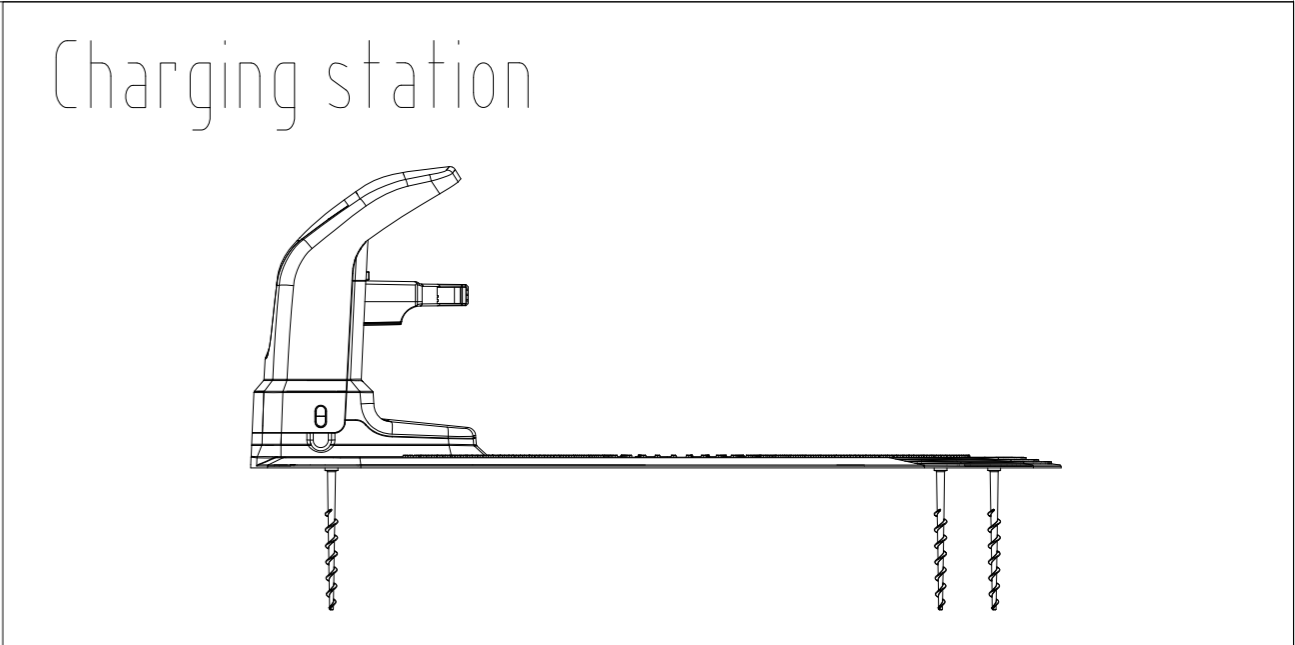

47

2501686-04	
ERP NO.	2501686
Model code	CRL115