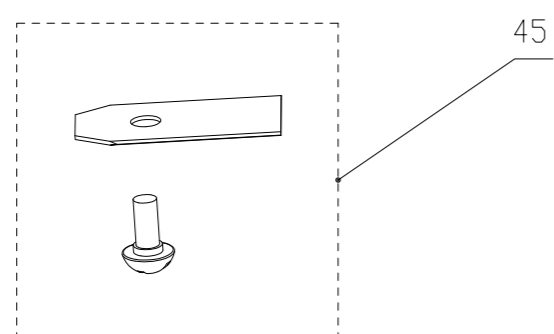

2501686-06	
ERP NO.	2501686
Model code	CRL115