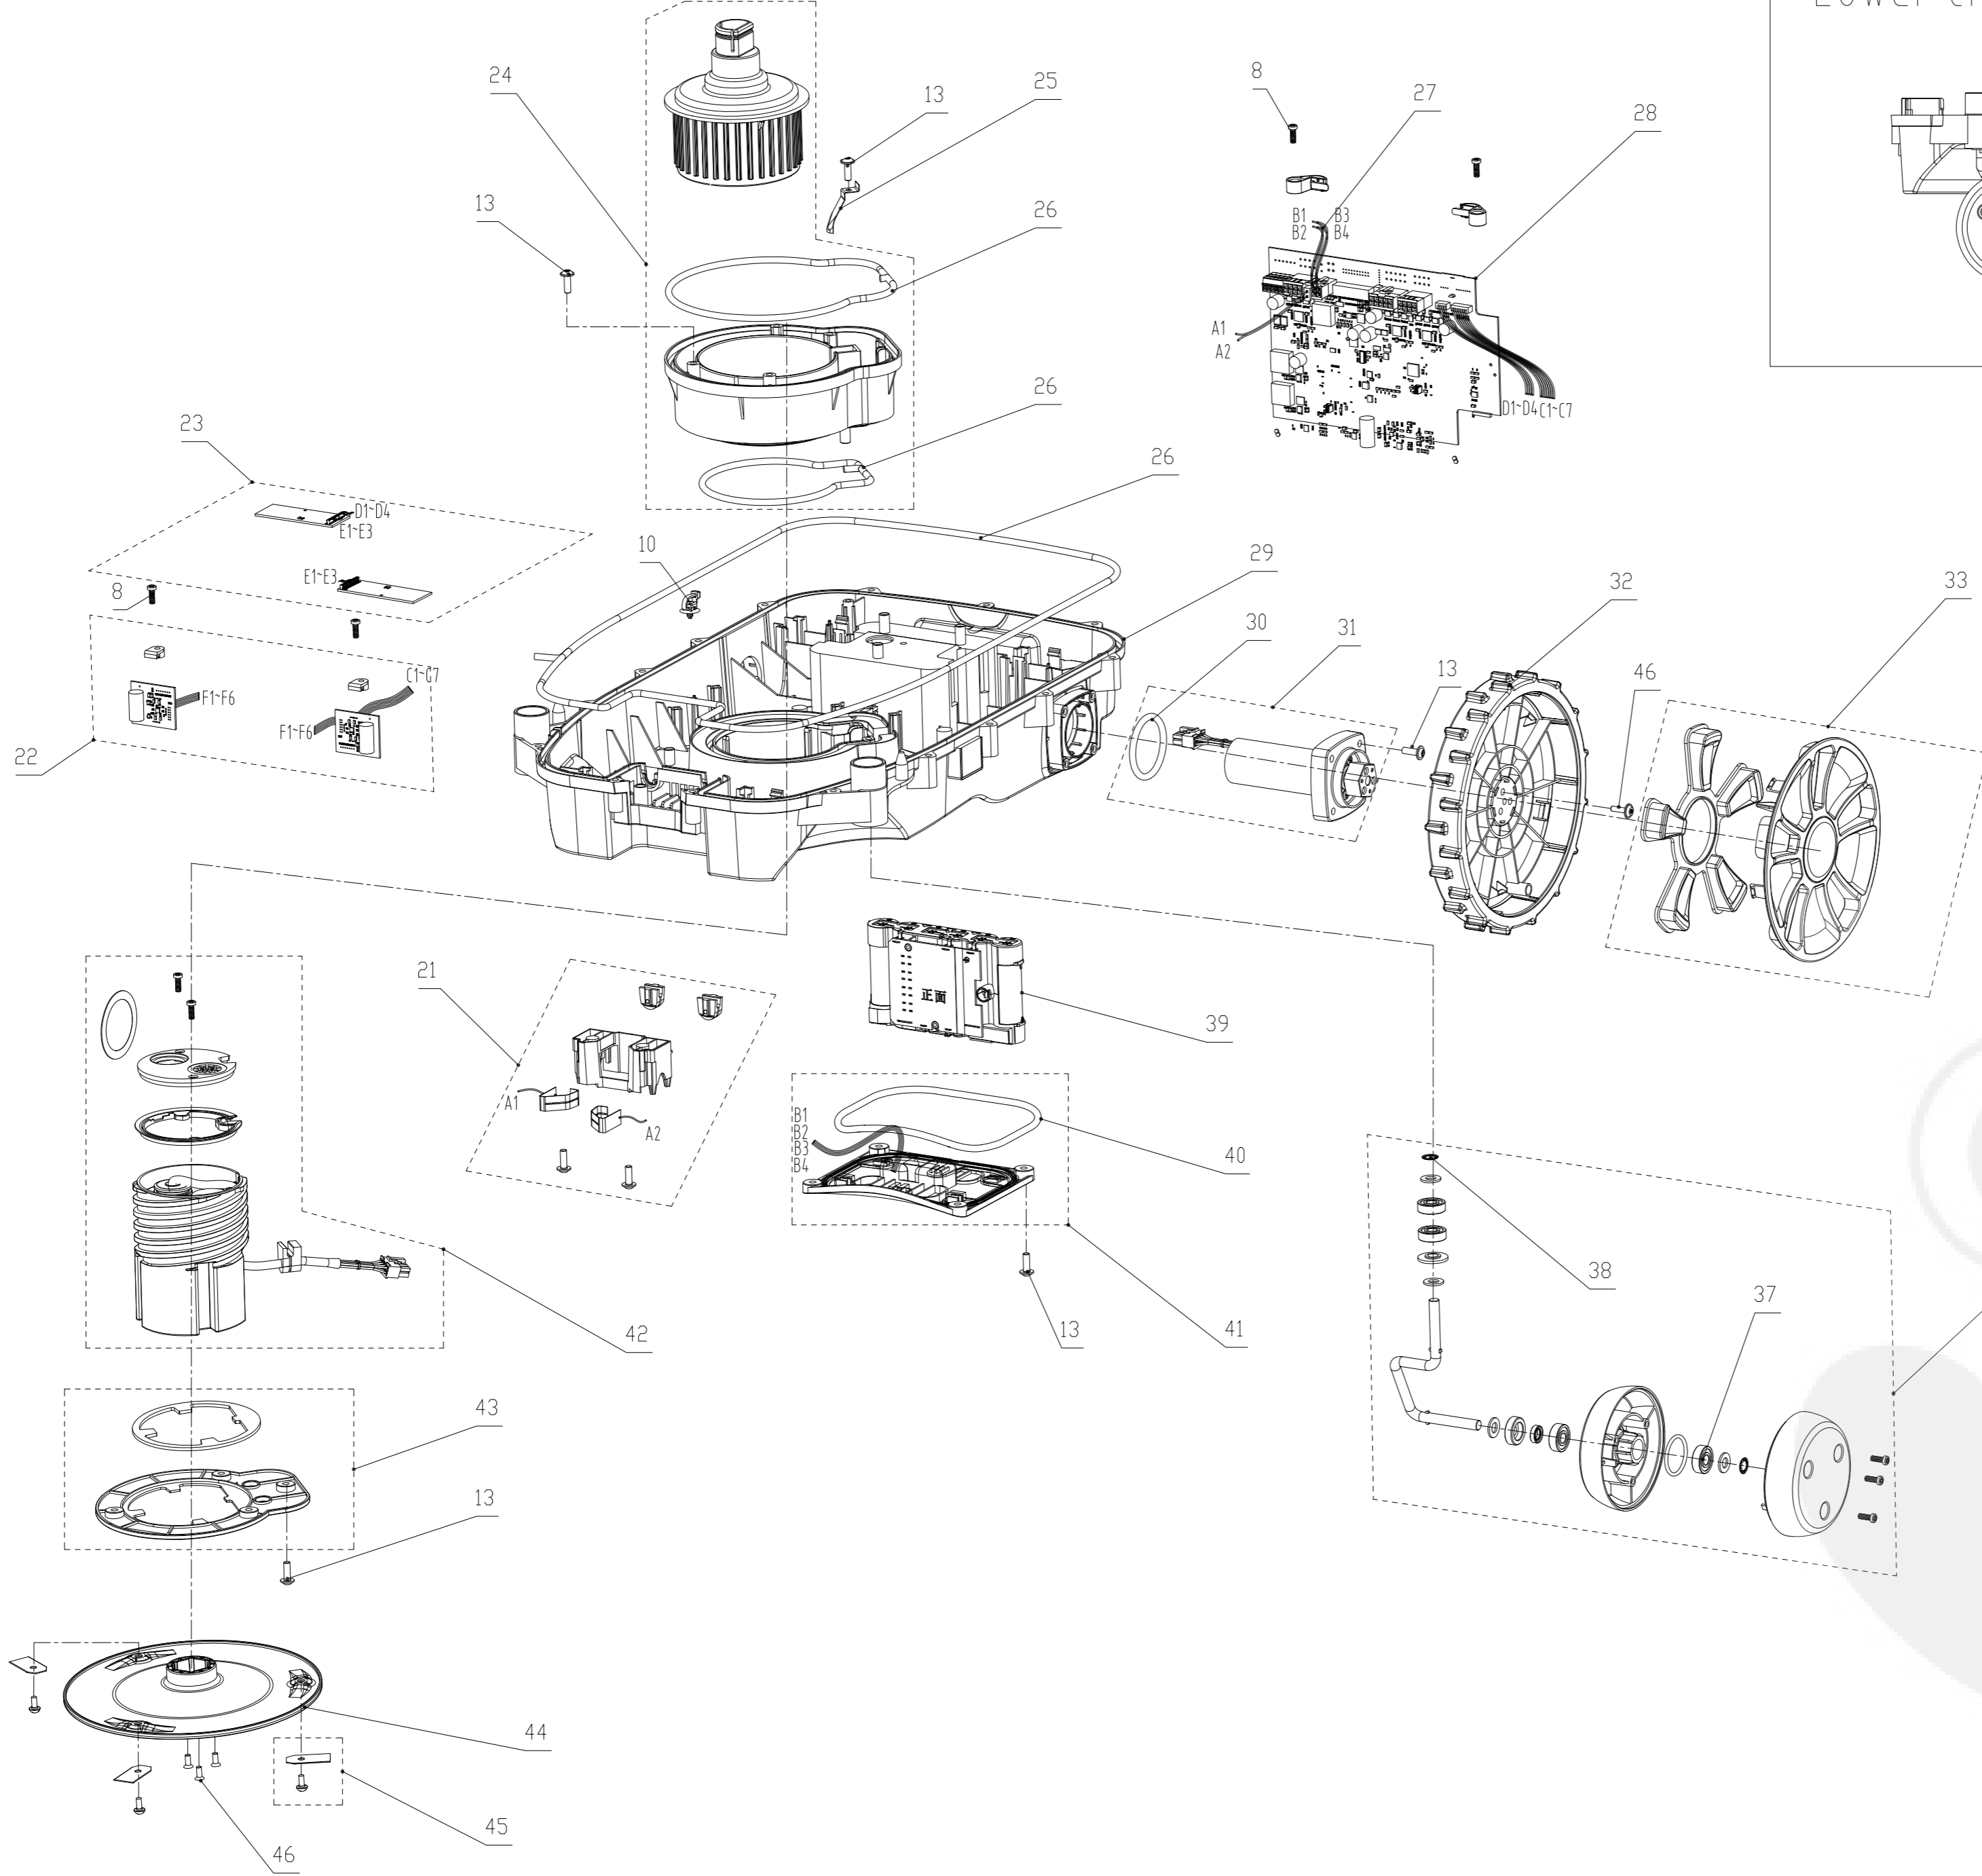

Lower chassi

2501686-03	
ERP NO.	2501686
Model code	CRL115