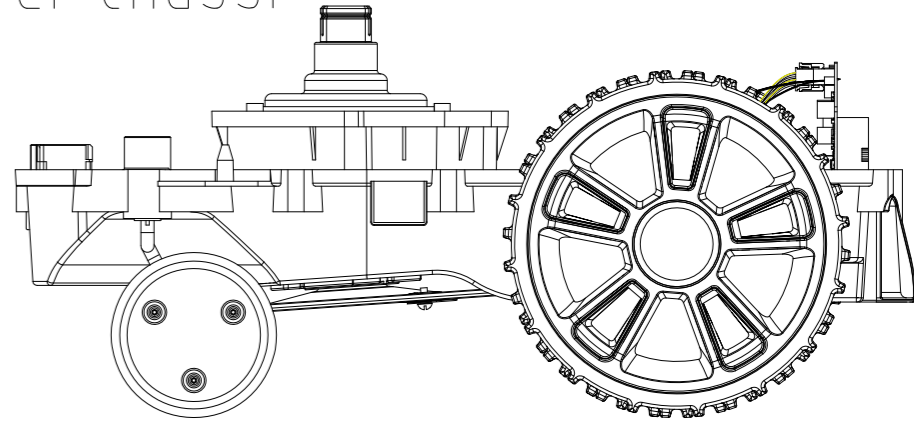

Lower chassi

2501686-03	
ERP NO.	2501686
Model code	CRL115