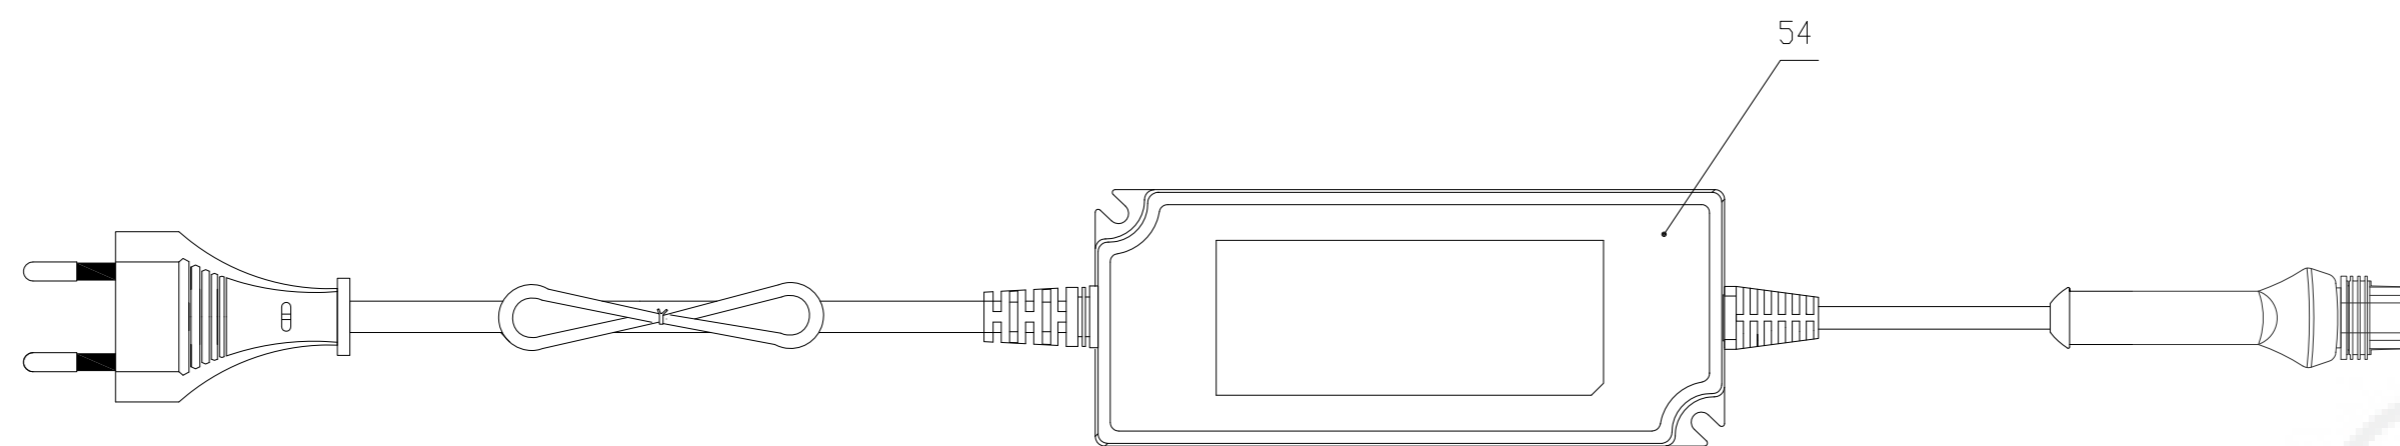

EU

Swiss

UK

55

2501686-05

ERP NO.	2501686
Model code	CRL115