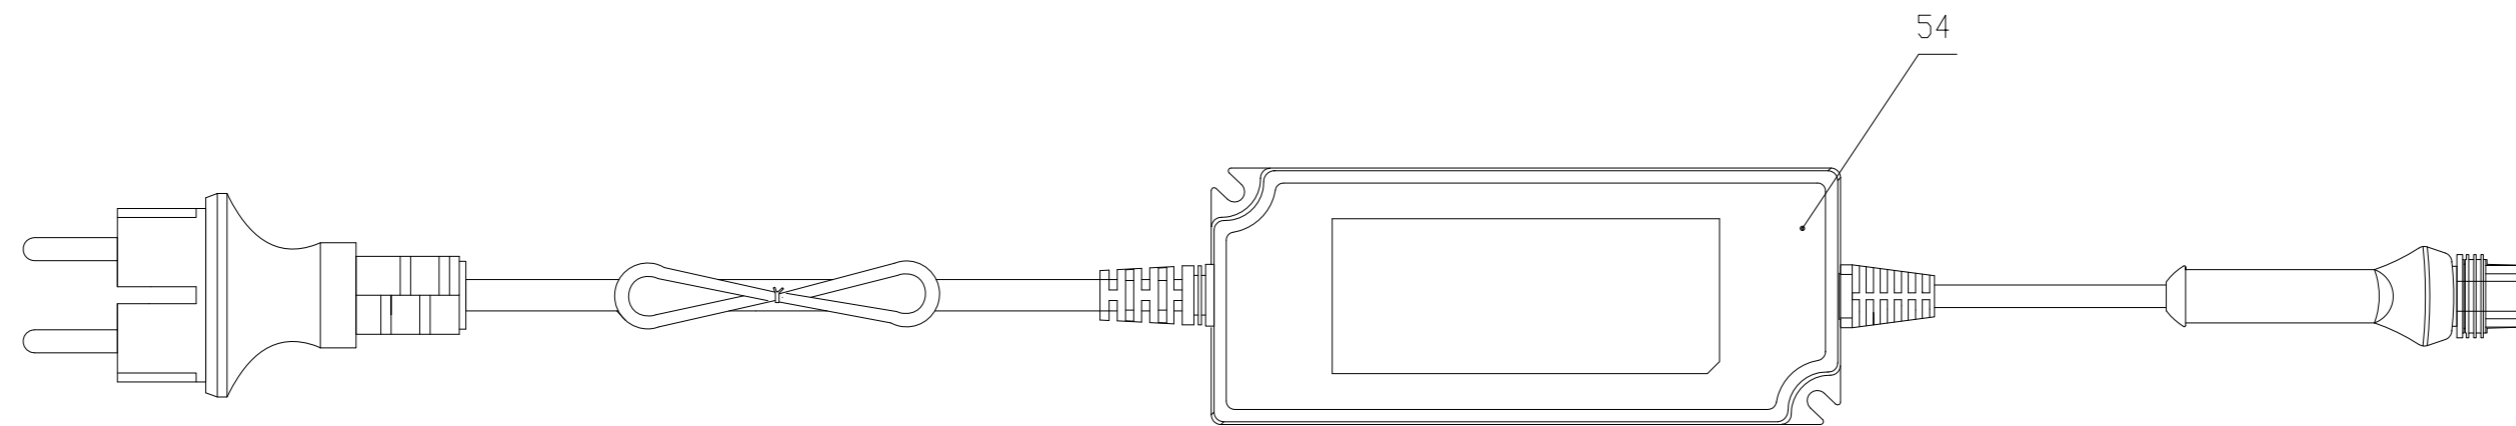

EU

Swiss

UK

55

2501686-05

ERP NO.	2501686
Model code	CRL115