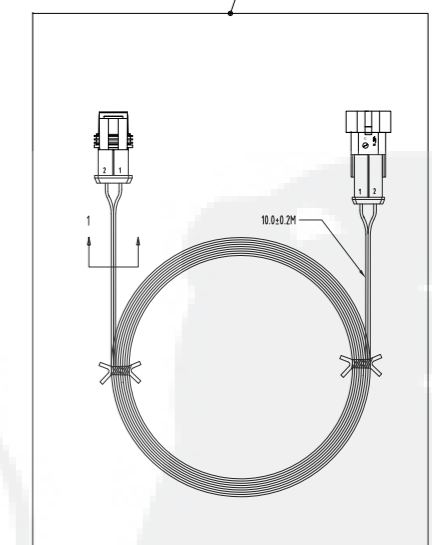

Ref #	Part #	Description	Qty	Context Note	Cost MSRP
		Height Adjustment Felt Sealing	1		
		Height Adjustment Felt Cover	1		
44	RA341372355	Blade Disc Assembly	1	SET	
45	2908686	Robotic Blades (Cramer)	1	SET	
		Blade	9		
		Blade Screw	9		
46	RA322072355	Screw PWT4*12 Assembly (10pcs)	3	SET	

47

2501686-04	
ERP NO.	2501686
Model code	CRL115

Ref #	Part #	Description	Qty	Context	Note	Cost	MSRP
8	RA32205836	Screw ST4.2*12-F Assembly (10pcs)	41				
10	RA341061563	Tie Assembly(10pcs)	21				
13	RA322042355	Screw ST5*15 Assembly (10pcs)	57				
47	RA310023444	Charging Station Assembly (Cramer)	1				
48	RA341632355	CS Hood Assembly	1				
49	RA310632355	CS Tower Assembly	1				
		CS Tower Assembly	1				
		CS Top	1				
		CS Light Guide	1				
		Light Guide Sealing Strip	1				
		CS Wiring Assembly	1				
50	RA310602355	CS Nozzle Wiring Assembly	1				
51	RA362602355	CS Board 1 Assembly	1				
		CS Board 1	1				
		CS Light Guide Holder	1				
52	RA310042355	CS Plate Assembly	1				
		CS Plate Assembly	1				
		CS Plate Wiring Assembly	1				
53	RA341231173	Charging Station Screw Assembly	5				

EU

Swiss

UK

55

2501686-05

ERP NO.	2501686
Model code	CRL115

<b>Ref #</b>	<b>Part #</b>	<b>Description</b>	<b>Qty</b>	<b>Context Note</b>	<b>Cost MSRP</b>
54	RA364012355	Power Supply Unit (EU)	1	SET	
54	RA364012355CH	Power Supply Unit(Swiss)	1	SET	
54	RA364012355UK	Power Supply Unit(UK)	1	SET	
55	RA364022355	Low Voltage Cable, 10 m	1	SET	

Cramer

2501686-06	
ERP NO.	2501686
Model code	CRL115

Ref #	Part #	Description	Qty	Context	Note	Cost	MSRP
45	2908686	Robotic Blades(Cramer)	1				
		Blade	9				
		Blade Screw	9				
56	2908786	Robotic Connector Kit (Cramer)	1				
		Loop Wire Connector	3				
		Guide Wire Connector	4				
57	2908986	Robotic Wirepegs(Cramer)	1				
58	2908886	Robotic Loopwire(Cramer)	1				
59	RA381111586	Overlay (Cramer)	1				
60	RA381022355B	Dealer Warranty Seal Sticker Assembly(10pcs)	1				