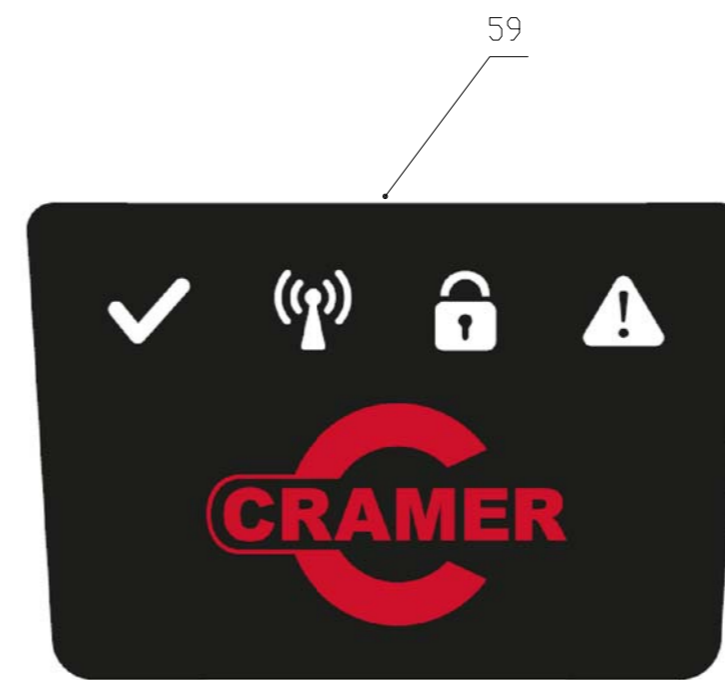

EU

Swiss

UK

55

2501686-05

ERP NO.	2501686
Model code	CRL115

<b>Ref #</b>	<b>Part #</b>	<b>Description</b>	<b>Qty</b>	<b>Context Note</b>	<b>Cost MSRP</b>
54	RA364012355	Power Supply Unit (EU)	1	SET	
54	RA364012355CH	Power Supply Unit(Swiss)	1	SET	
54	RA364012355UK	Power Supply Unit(UK)	1	SET	
55	RA364022355	Low Voltage Cable, 10 m	1	SET	