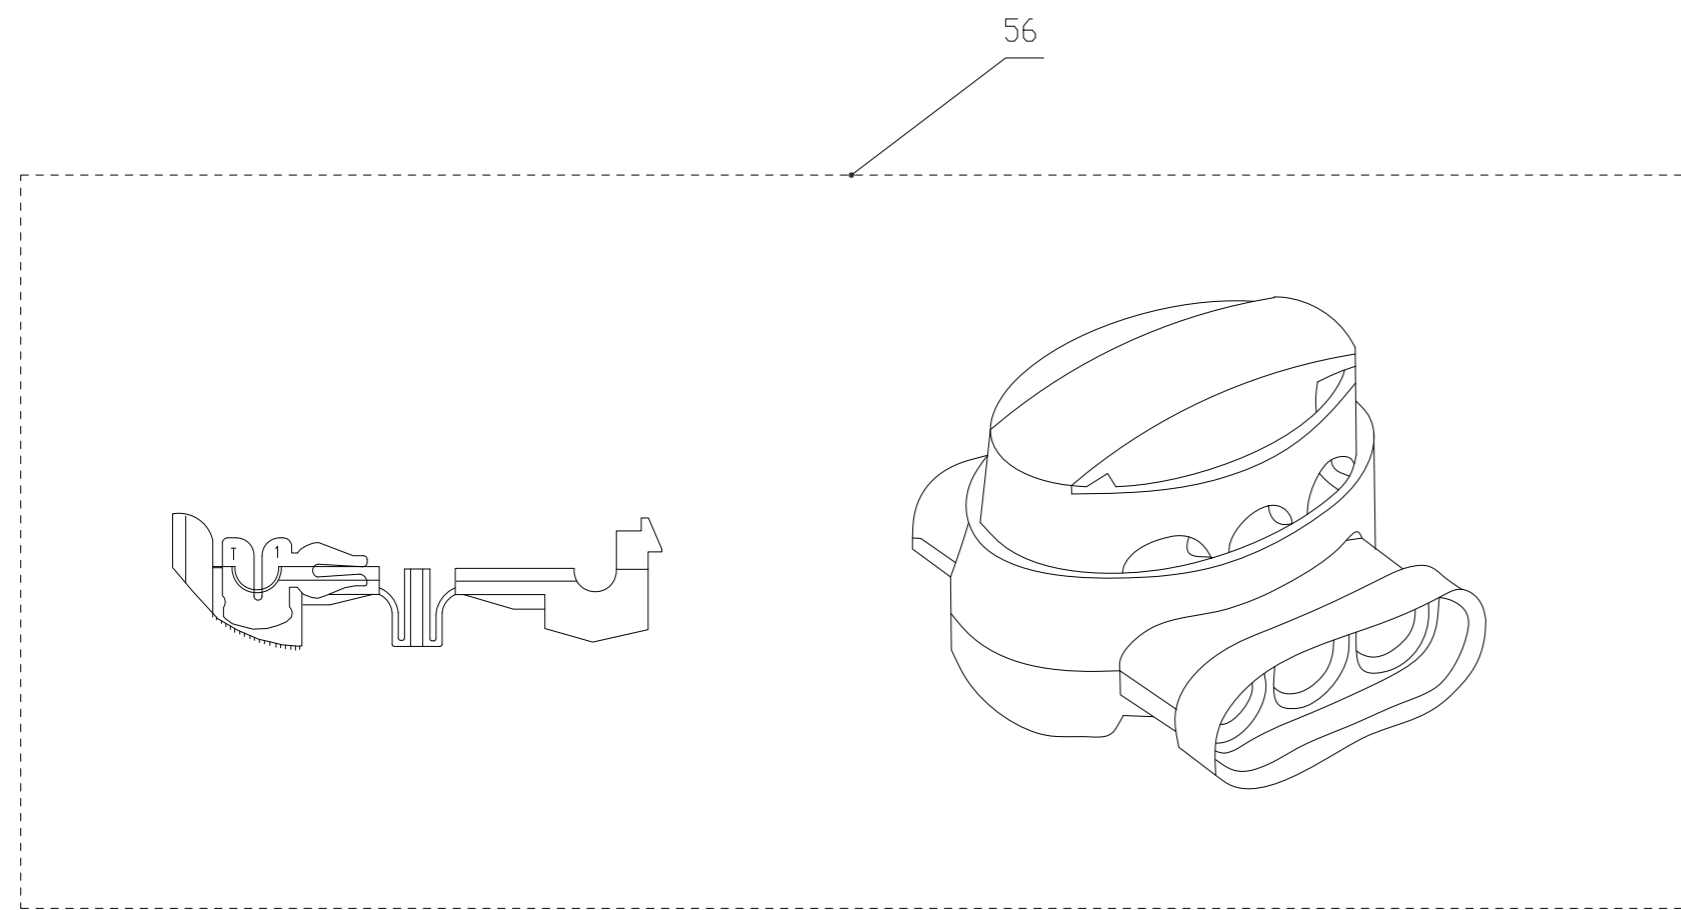

EU

Swiss

UK

55

2501686-05

ERP NO.	2501686
Model code	CRL115

<b>Ref #</b>	<b>Part #</b>	<b>Description</b>	<b>Qty</b>	<b>Context Note</b>	<b>Cost MSRP</b>
54	RA364012355	Power Supply Unit (EU)	1	SET	
54	RA364012355CH	Power Supply Unit(Swiss)	1	SET	
54	RA364012355UK	Power Supply Unit(UK)	1	SET	
55	RA364022355	Low Voltage Cable, 10 m	1	SET	