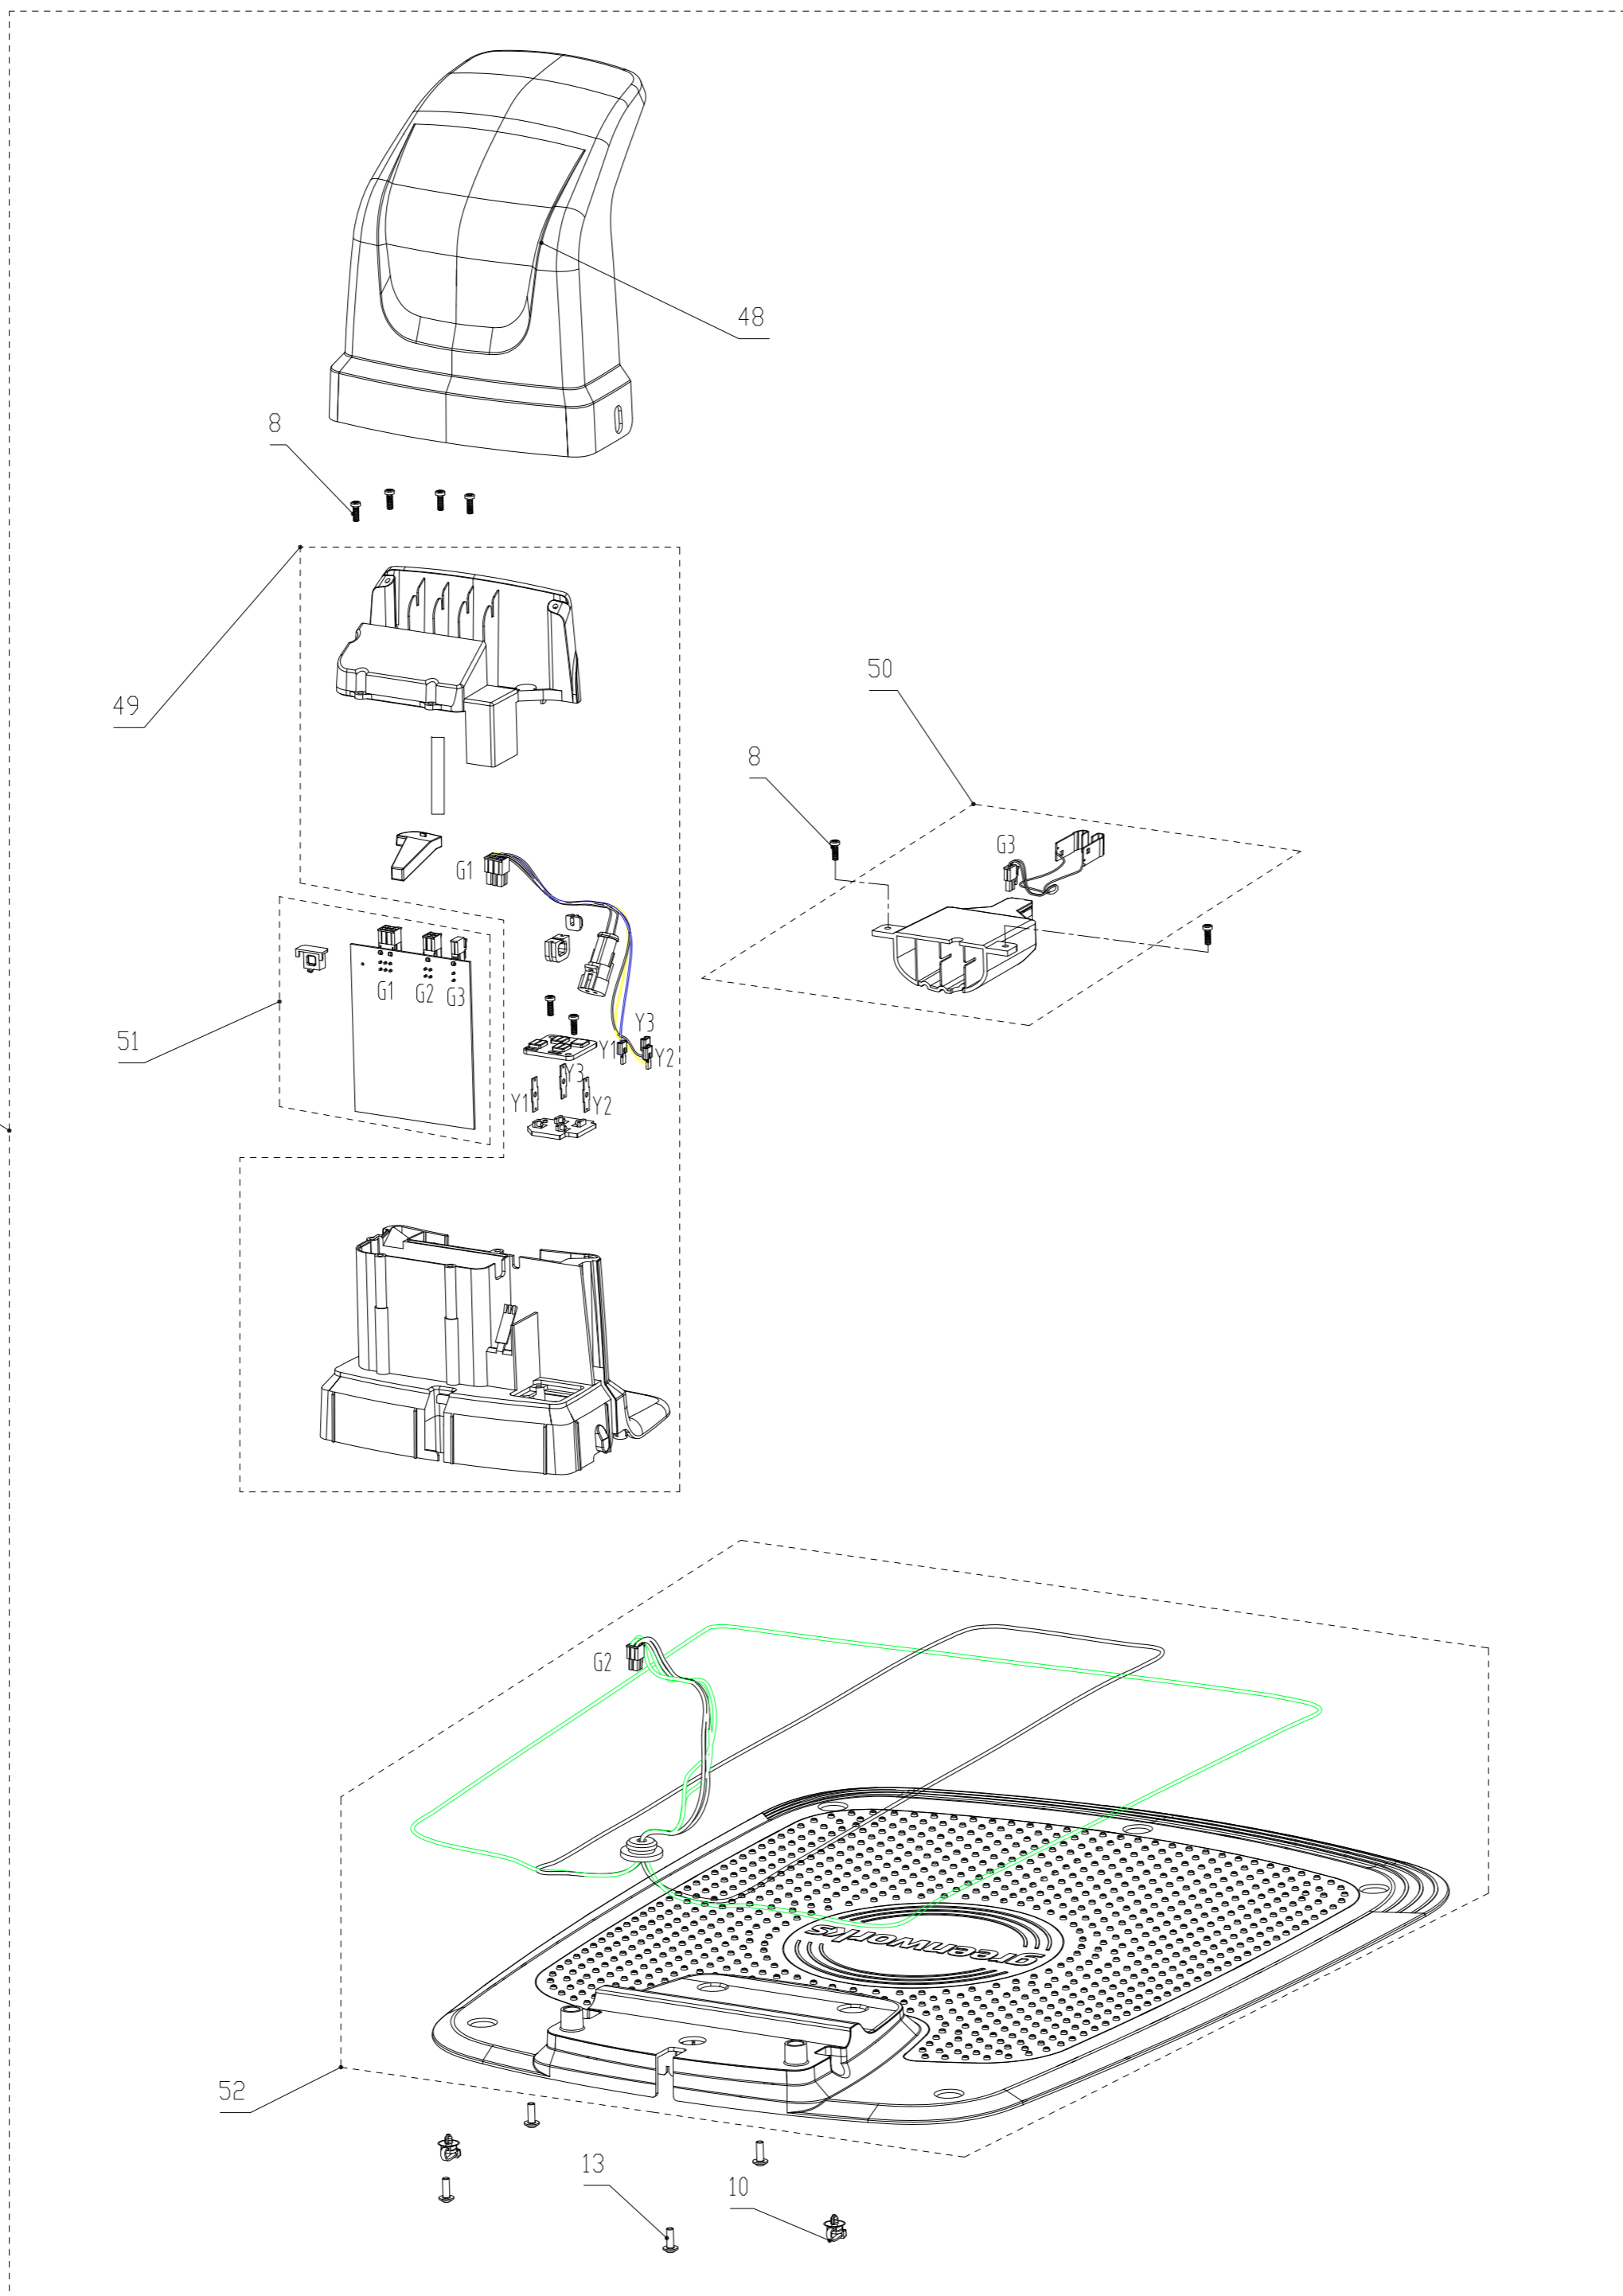

47

2501686-04	
ERP NO.	2501686
Model code	CRL115