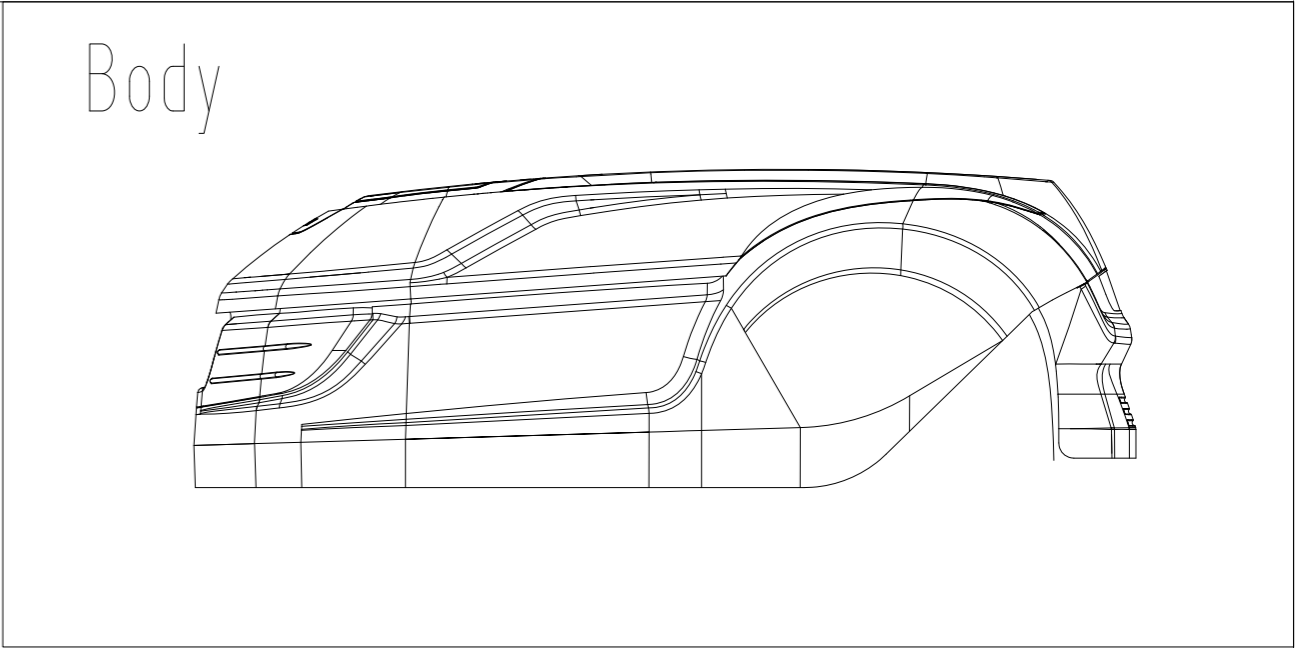

Body

Upper chassi

Charging station

Lower chassi

2501686-00	
ERP NO.	2501686
Model code	CRL115

2501686-01	
ERP NO.	2501686
Model code	CRL115

Ref #	Part #	Description	Qty	Context	Note	Cost	MSRP
1	RA341342355AC	Body Décor(Cramer)	1	SET			
2	RA341332355AC	Body Logo(Cramer)	1	SET			
3	RA342082355	Cap Snaploc Assembly	4	SET			
4	RA310503444	Body Assembly(Cramer)	1	SET			
		Body Assembly	1				
		Safety sign	1				
5	RA339012355	Magnet Assembly	3	SET			
		Magnet	1				
		Magnet Instruction	1				
6	RA342092355	Body Rubber Stop Assembly	1	SET			
7	RA341352355	Body Rear Assembly	1	SET			
		Body Rear	1				
		Safety sign	1				
8	RA32205836	Screw ST4.2*12-F Assembly(10pcs)	41	SET			
13	RA322042355	Screw ST5*15 Assembly (10pcs)	57	SET			