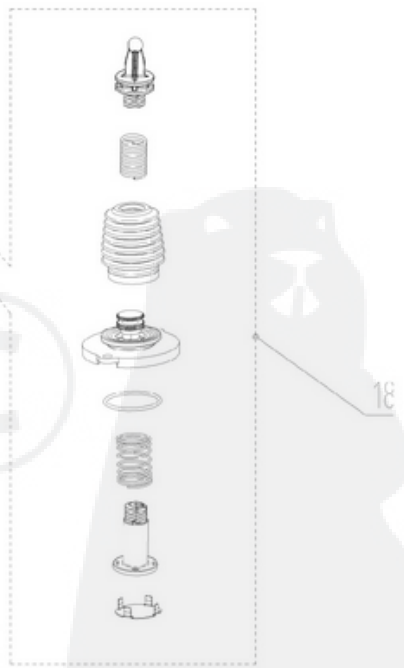

Body

Upper chassis

Lower chassis

Charging station

2501386-0C	
ERP NO.	2501386
Model code	RM2CC0

Body

2501386-0C	
ERP NO.	2501385
Model code	RM2CC0

Ref #	Part #	Description	Qty	Context Note	Cost	MSRP
1	RA341342355AC	Body Décor(Cramer)	1			
2	RA341332355AC	Body Logo(Cramer)	1			
3	RA342082355	Cap Snaploc Assembly	1			
4	RA310503444	Body Assembly(Cramer)	1			
		Body Assembly	1			
		Safety sign	1			
5	RA339012355	Magnet Assembly	3			
		Magnet	1			
		Magnet Instruction	1			
6	RA342092355	Body Rubber Stop Assembly	1			
7	RA341352355AC	Body Rear Assembly (Cramer)	1			
		Body Rear	1			
		Safety sign	1			
8	RA32205836	Screw ST4.2*12-F Assembly(10pcs)	1			
13	RA322042355	Screw ST5*15 Assembly(10pcs)	1			

2501386-0C	
ERP NO.	2501385
Model code	RM2CC0

Ref #	Part #	Description	Qty	Context Note	Cost	MSRP
8	RA32205836	Screw ST4.2*12-F Assembly(10pcs)	1			
		Collision Sensor Board 1	1			
		Collision Sensor Board Cable 1	1			
9	RA362072355	Collision Sensor Board Assembly	1			
10	RA341061563	Tie Assembly(10pcs)	1			
11	RA342112355	Rubber Cap Assembly	1			
12	RA349032355	Air Filter Assembly	1			
		Air Filter	1			
		Air Filter Cover	1			
13	RA322042355	Screw ST5*15 Assembly(10pcs)	1			
14	RA341302355AC	Height Scale Cover Assembly(Cramer)	1			
15	RA341312355	Height Adjustment Knob Assembly	1			
16	RA310322355	Start/Stop Button Assembly	1			
17	RA310332355	Inner Start/Stop Button Assembly	1			
18	RA310312355	Suspension Assembly	1			
19	RA341192355AC	Chassis Upper Assembly(Cramer)	1			
		Chassis Upper	1			
		Mower Light Guide	4			
		Air Filter	1			
		Air Filter Cover	1			
		EVA	2			
		Overlay	1			
20	RA362062355	Communication Board 1 Assembly	1			
		Communication Board 1	1			
		Communication Board Cable 1	1			