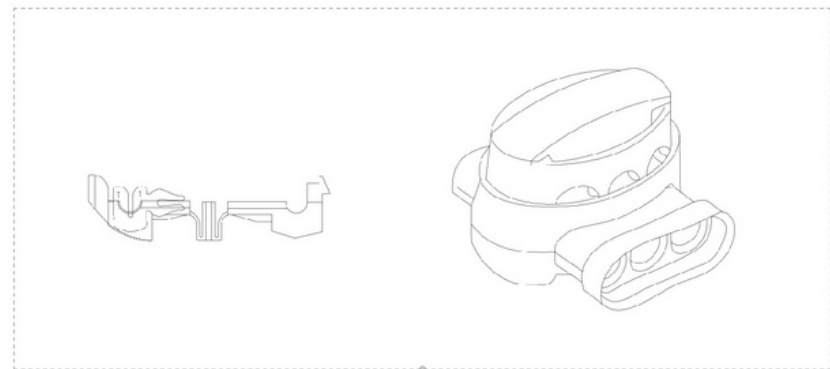

EU

Swiss

UK

2501386-0C	
ERP NO.	2501335
Model code	RM2CC0

Ref #	Part #	Description	Qty	Context Note	Cost	MSRP
54	R0100367-00	Power Supply Unit (EU)	1	SET		
54	R0100368-00	Power Supply Unit(Swiss)	1	SET		
54	R0100369-00	Power Supply Unit(UK)	1			
55	RA364022355	Low Voltage Cable, 10 m	1			