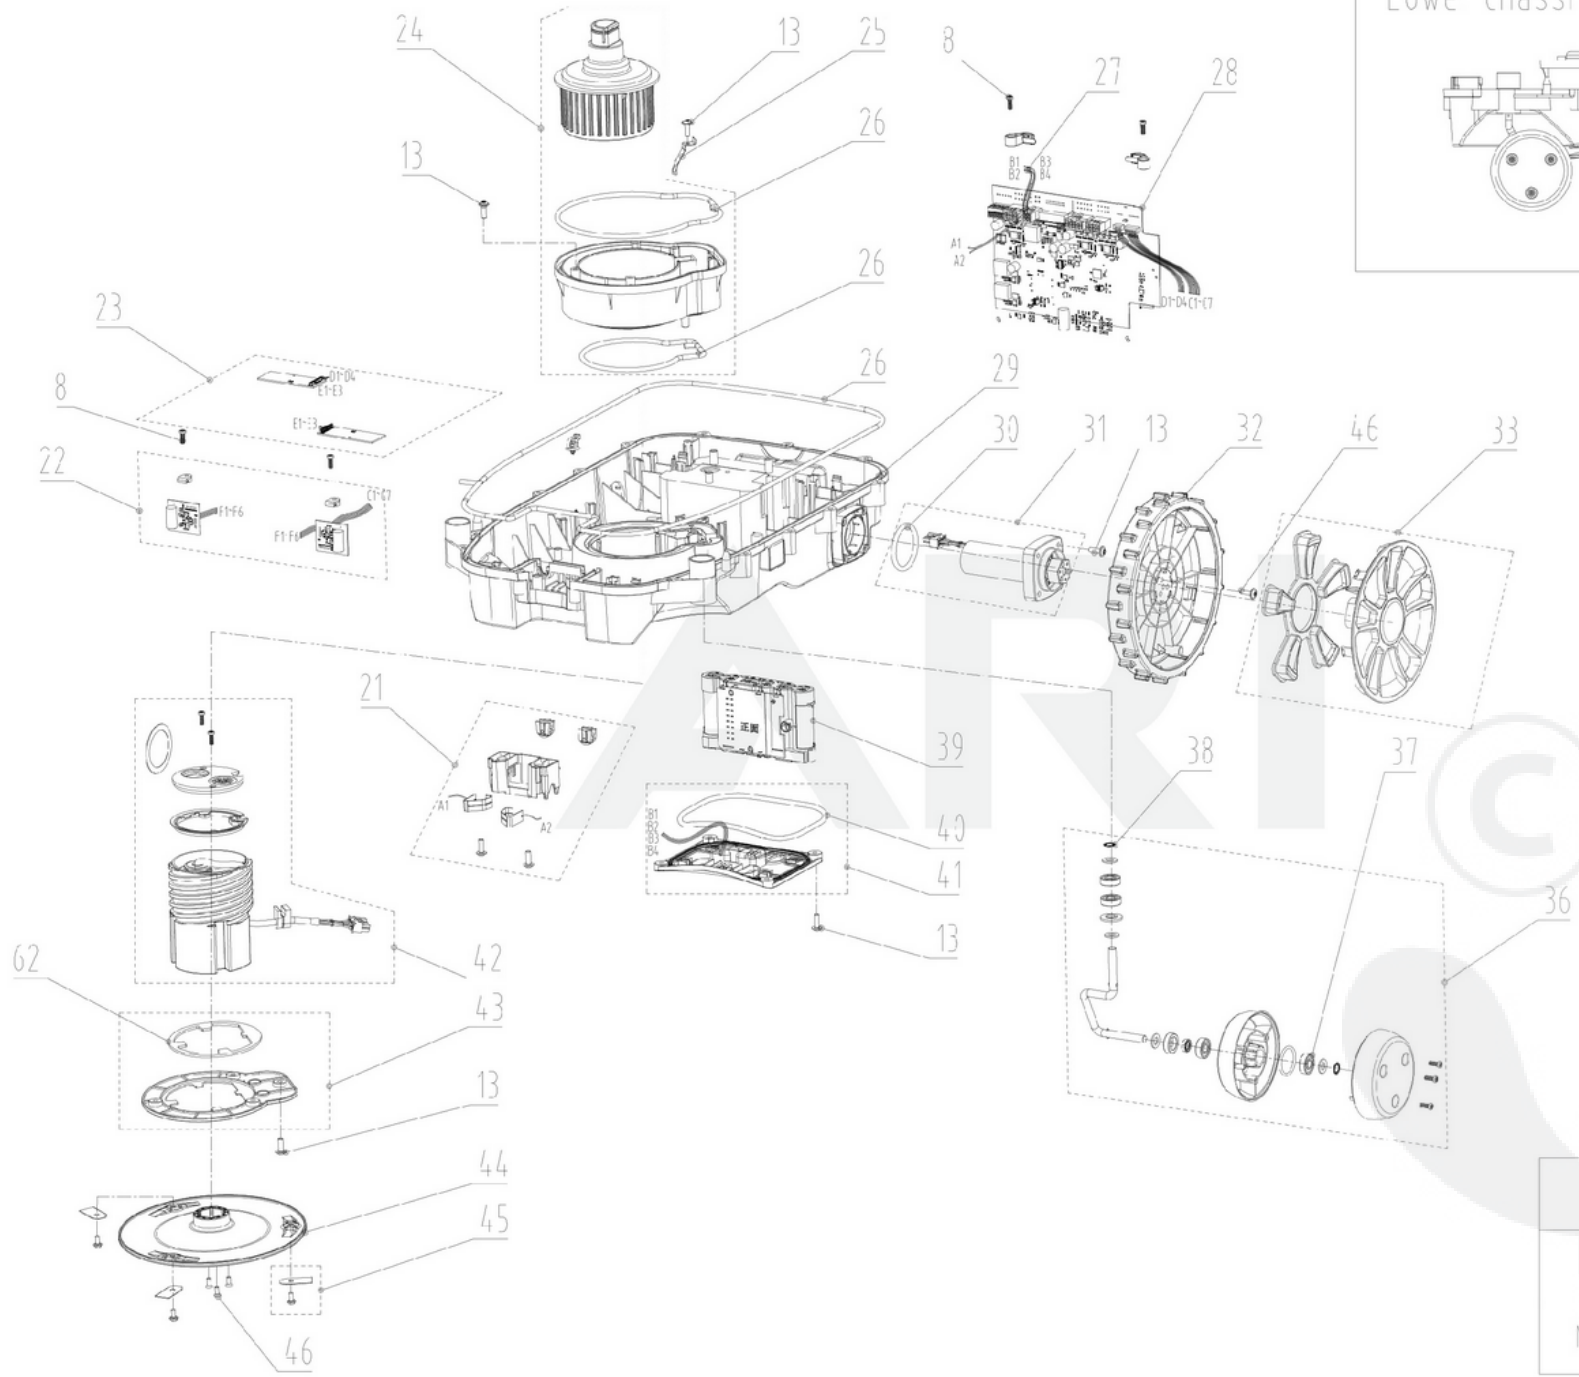

Lower chassi

2501386-0C	
ERP NO.	2501385
Model code	RM2CC0