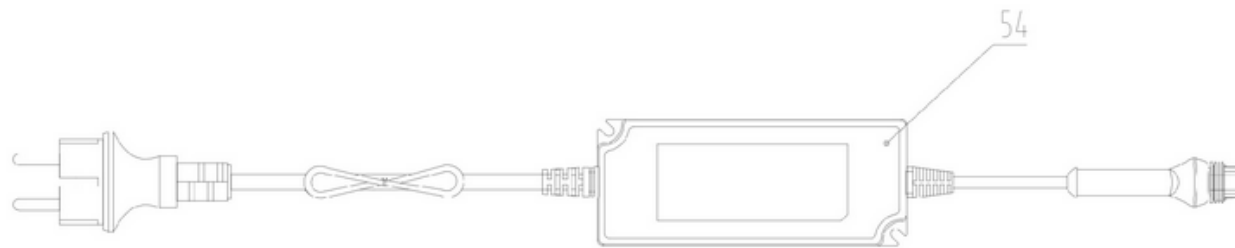

EU

Swiss

UK

2501386-0C	
ERP NO.	2501335
Model code	RM2CC0