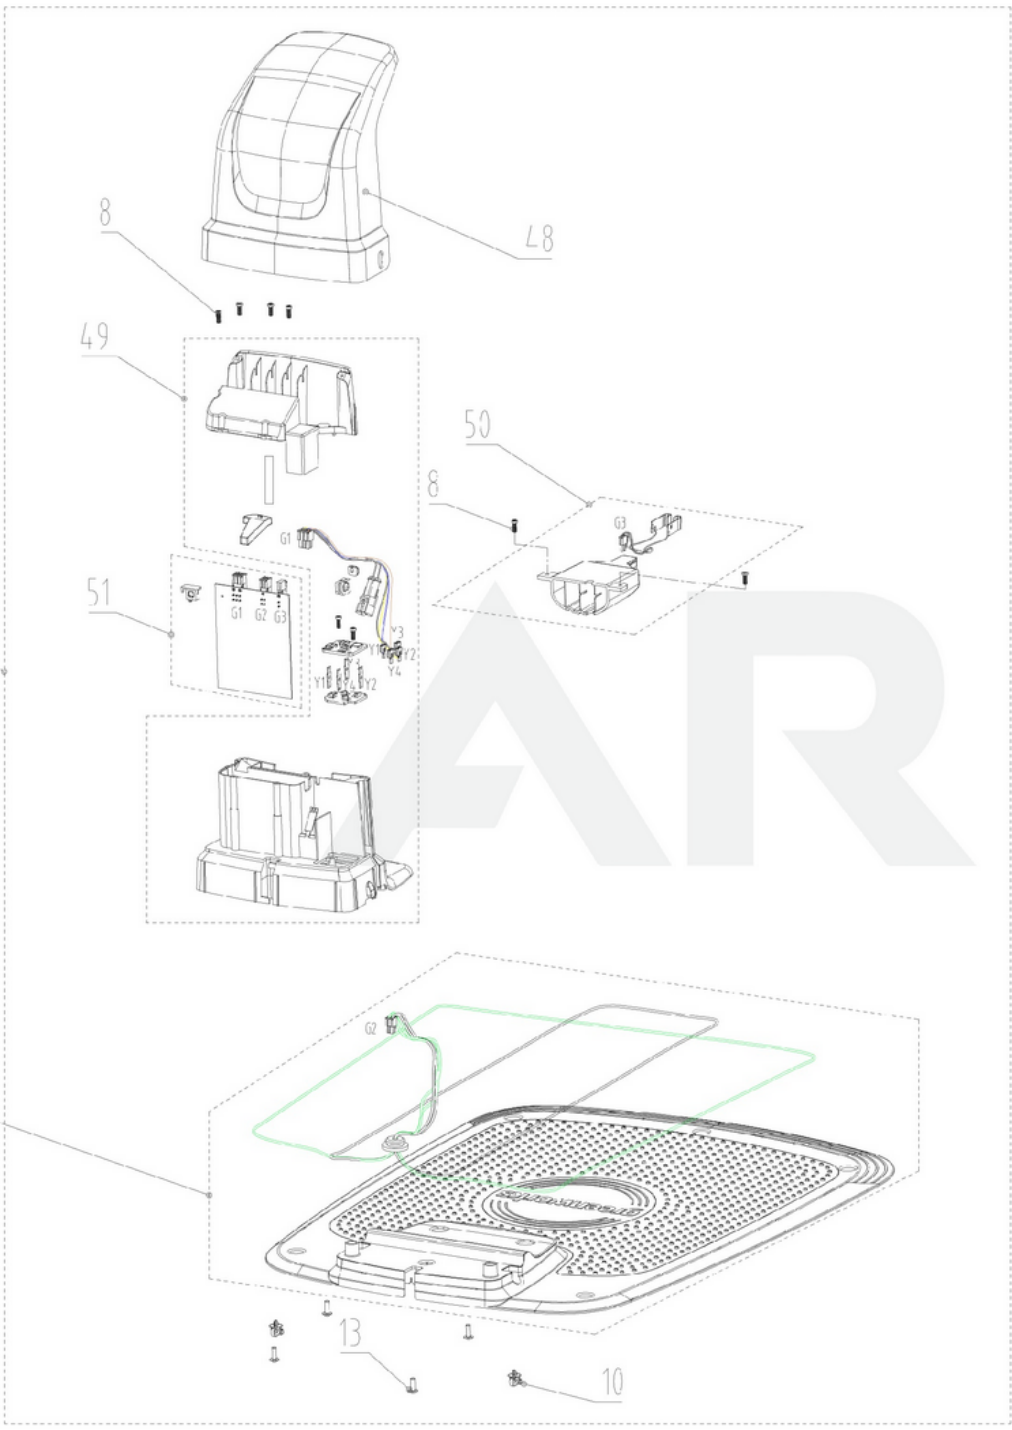

47

52

Charging station

53

2501386-0C	
ERP NO.	2501386
Model code	RM2CC0