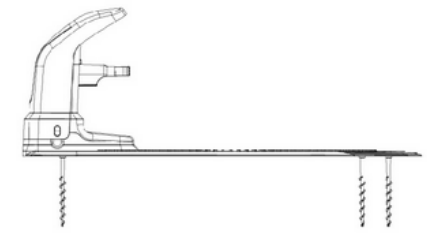

Charging station

53

2501386-0C	
ERP NO.	2501386
Model code	RM2CC0