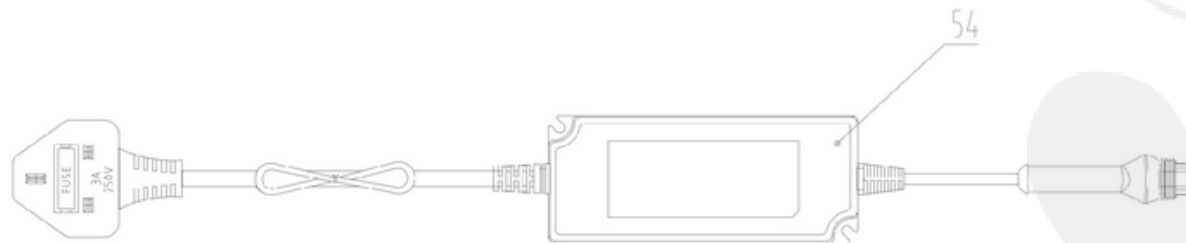

EU

Swiss

UK

2501386-0C	
ERP NO.	2501335
Model code	RM2CC0