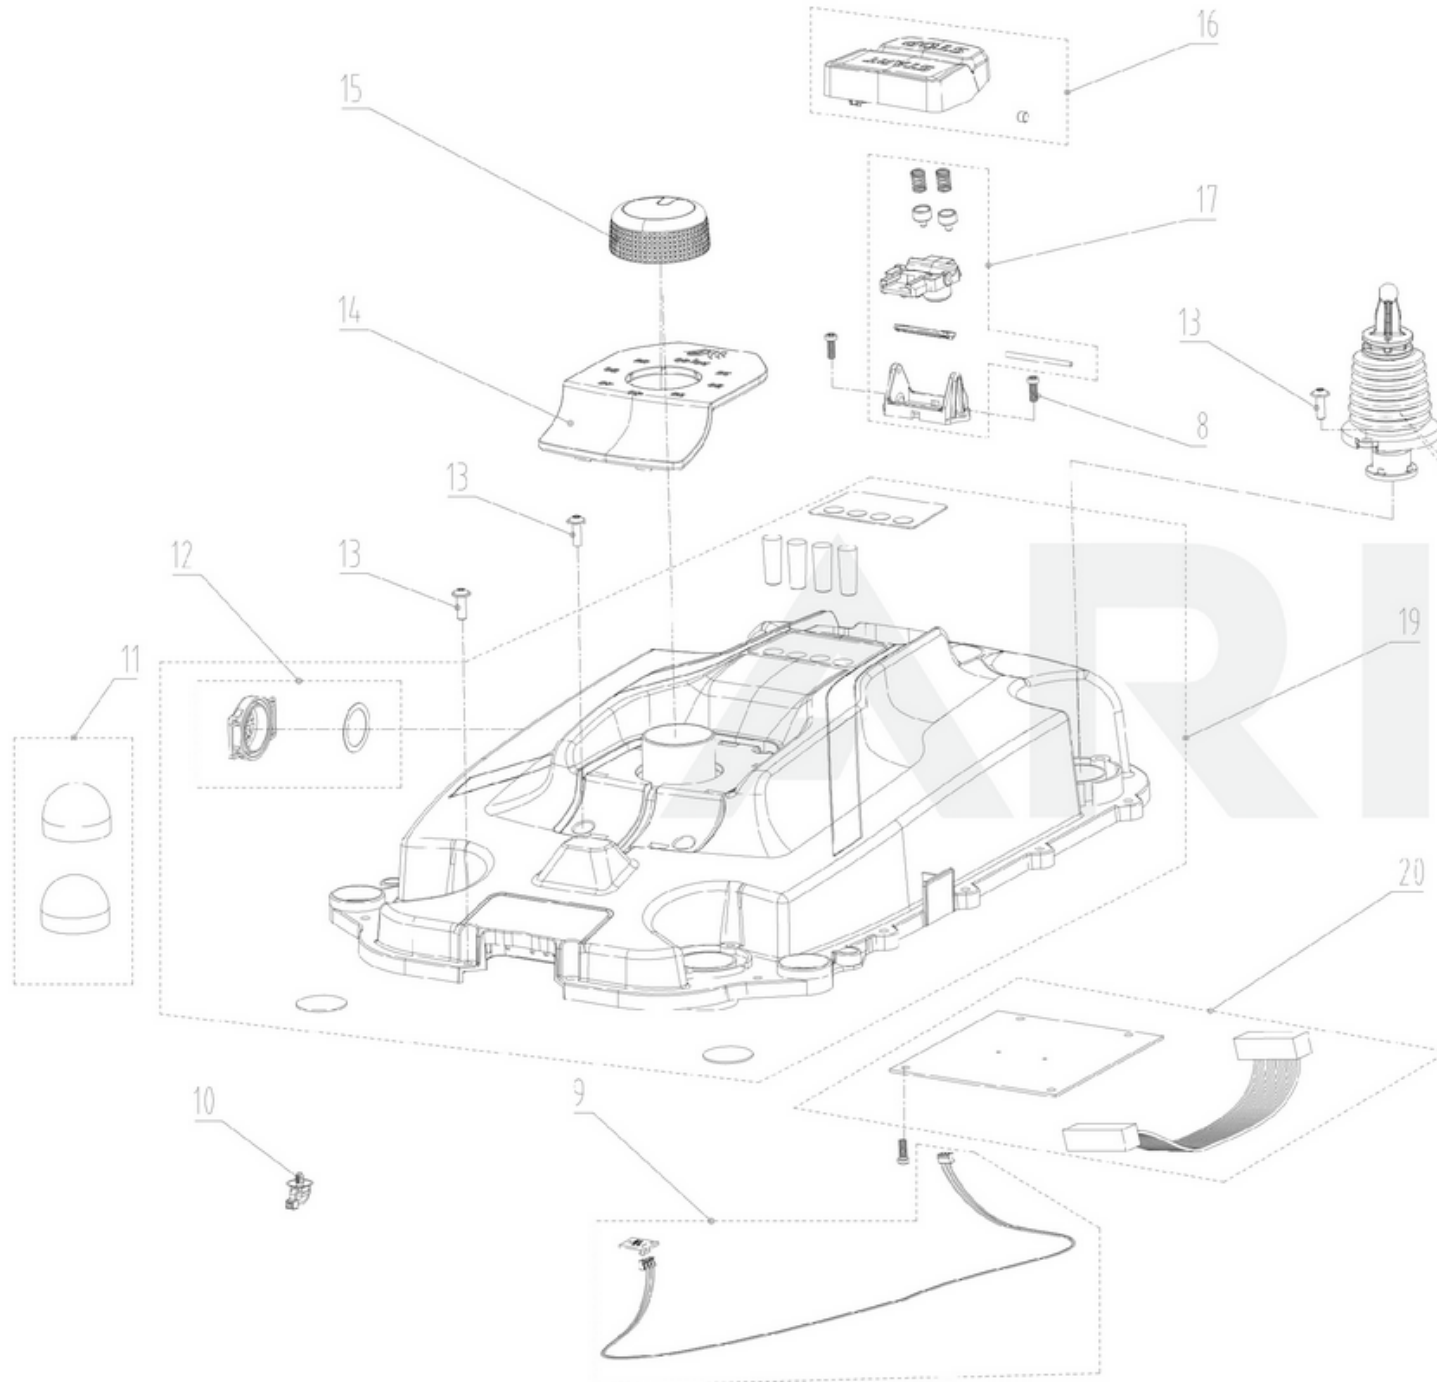

Body

Upper chassis

Lower chassis

Charging station

2501386-0C	
ERP NO.	2501386
Model code	RM2CC0

Body

2501386-0C	
ERP NO.	2501385
Model code	RM2CC0

Ref #	Part #	Description	Qty	Context Note	Cost	MSRP
1	RA341342355AC	Body Décor(Cramer)	1			
2	RA341332355AC	Body Logo(Cramer)	1			
3	RA342082355	Cap Snaploc Assembly	1			
4	RA310503444	Body Assembly(Cramer)	1			
		Body Assembly	1			
		Safety sign	1			
5	RA339012355	Magnet Assembly	3			
		Magnet	1			
		Magnet Instruction	1			
6	RA342092355	Body Rubber Stop Assembly	1			
7	RA341352355AC	Body Rear Assembly (Cramer)	1			
		Body Rear	1			
		Safety sign	1			
8	RA32205836	Screw ST4.2*12-F Assembly(10pcs)	1			
13	RA322042355	Screw ST5*15 Assembly(10pcs)	1			

2501386-0C	
ERP NO.	2501385
Model code	RM2CC0

Ref #	Part #	Description	Qty	Context Note	Cost	MSRP
8	RA32205836	Screw ST4.2*12-F Assembly(10pcs)	1			
		Collision Sensor Board 1	1			
		Collision Sensor Board Cable 1	1			
9	RA362072355	Collision Sensor Board Assembly	1			
10	RA341061563	Tie Assembly(10pcs)	1			
11	RA342112355	Rubber Cap Assembly	1			
12	RA349032355	Air Filter Assembly	1			
		Air Filter	1			
		Air Filter Cover	1			
13	RA322042355	Screw ST5*15 Assembly(10pcs)	1			
14	RA341302355AC	Height Scale Cover Assembly(Cramer)	1			
15	RA341312355	Height Adjustment Knob Assembly	1			
16	RA310322355	Start/Stop Button Assembly	1			
17	RA310332355	Inner Start/Stop Button Assembly	1			
18	RA310312355	Suspension Assembly	1			
19	RA341192355AC	Chassis Upper Assembly(Cramer)	1			
		Chassis Upper	1			
		Mower Light Guide	4			
		Air Filter	1			
		Air Filter Cover	1			
		EVA	2			
		Overlay	1			
20	RA362062355	Communication Board 1 Assembly	1			
		Communication Board 1	1			
		Communication Board Cable 1	1			