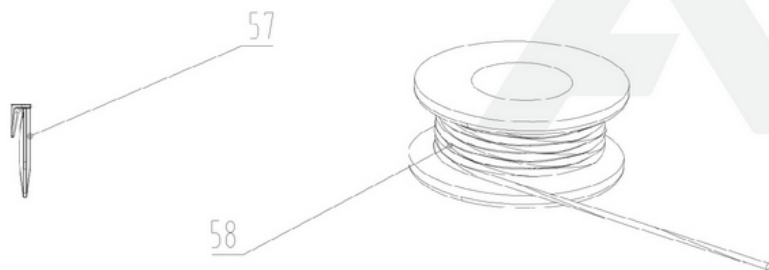

56

59

Cramer

57

58

60

45

2501386-0C	
ERP NO.	2501385
Model code	RM2CC0