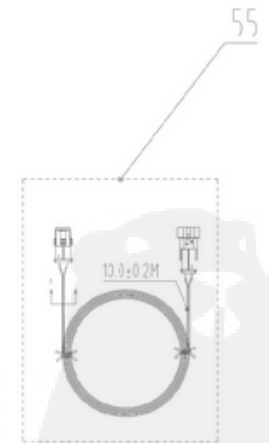

EU

Swiss

UK

2501386-0C	
ERP NO.	2501335
Model code	RM2CC0