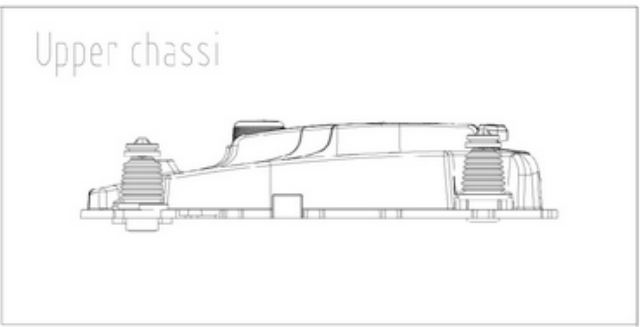

Body

Upper chassis

Lower chassis

Charging station

2501386-0C	
ERP NO.	2501386
Model code	RM2CC0

Body

2501386-0C	
ERP NO.	2501385
Model code	RM2CC0

Ref #	Part #	Description	Qty	Context Note	Cost	MSRP
1	RA341342355AC	Body Décor(Cramer)	1			
2	RA341332355AC	Body Logo(Cramer)	1			
3	RA342082355	Cap Snaploc Assembly	1			
4	RA310503444	Body Assembly(Cramer)	1			
		Body Assembly	1			
		Safety sign	1			
5	RA339012355	Magnet Assembly	3			
		Magnet	1			
		Magnet Instruction	1			
6	RA342092355	Body Rubber Stop Assembly	1			
7	RA341352355AC	Body Rear Assembly (Cramer)	1			
		Body Rear	1			
		Safety sign	1			
8	RA32205836	Screw ST4.2*12-F Assembly(10pcs)	1			
13	RA322042355	Screw ST5*15 Assembly(10pcs)	1			

2501386-0C	
ERP NO.	2501385
Model code	RM2CC0

Ref #	Part #	Description	Qty	Context Note	Cost	MSRP
8	RA32205836	Screw ST4.2*12-F Assembly(10pcs)	1			
		Collision Sensor Board 1	1			
		Collision Sensor Board Cable 1	1			
9	RA362072355	Collision Sensor Board Assembly	1			
10	RA341061563	Tie Assembly(10pcs)	1			
11	RA342112355	Rubber Cap Assembly	1			
12	RA349032355	Air Filter Assembly	1			
		Air Filter	1			
		Air Filter Cover	1			
13	RA322042355	Screw ST5*15 Assembly(10pcs)	1			
14	RA341302355AC	Height Scale Cover Assembly(Cramer)	1			
15	RA341312355	Height Adjustment Knob Assembly	1			
16	RA310322355	Start/Stop Button Assembly	1			
17	RA310332355	Inner Start/Stop Button Assembly	1			
18	RA310312355	Suspension Assembly	1			
19	RA341192355AC	Chassis Upper Assembly(Cramer)	1			
		Chassis Upper	1			
		Mower Light Guide	4			
		Air Filter	1			
		Air Filter Cover	1			
		EVA	2			
		Overlay	1			
20	RA362062355	Communication Board 1 Assembly	1			
		Communication Board 1	1			
		Communication Board Cable 1	1			