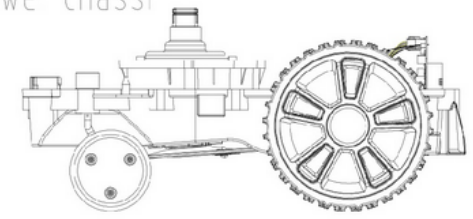

Lower chassi

2501386-0C	
ERP NO.	2501385
Model code	RM2CC0