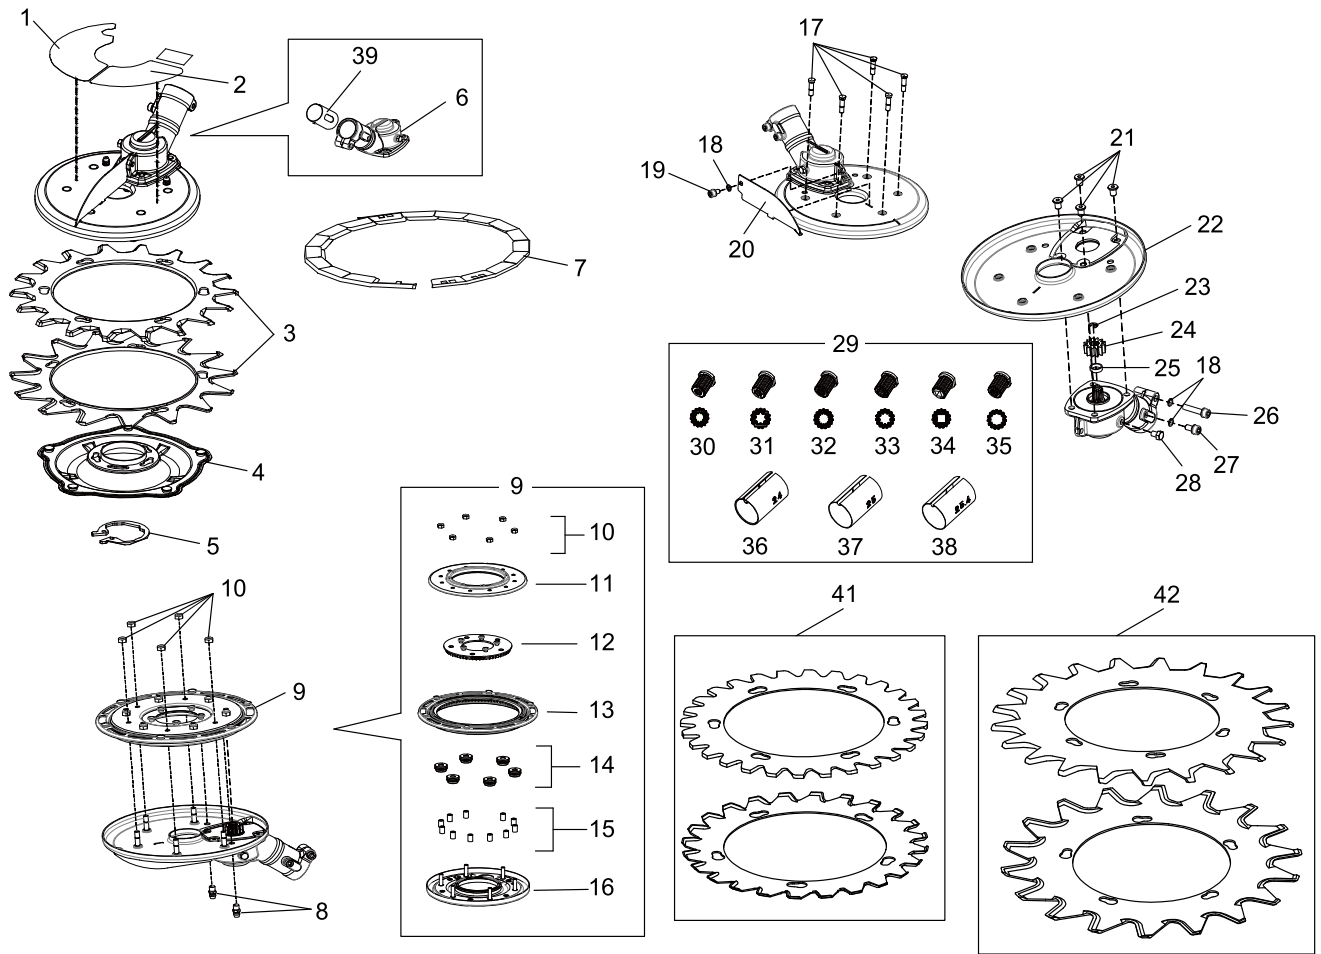

ATTACHMENT

ATTACHMENT

Key No.	LV (+)	Part No	Description	Qty	Standard
1		SKVY-26	TYPE LABEL VY	1	
2		SKVY2-27	CAUTION LABEL VY2	1	
3		SK-1815NWY	Blade UP18/LOW15	1	
4		SKNW-19	BOTTOM DISK	1	
5		SKN-22	BOTTOM DISK FIXING BRACKE	1	
6		SKR-06AJ	GAER CASE AJR	1	
7		SKAN-21	BLADE PROTECTION COVER	1	
8		SKR-37	GREASE NIPPLE M6X1.0	2	
9		SKV-11	GEAR UNIT V	1	
10	+	SKR-27	U-NUT M5	11	
11	+	SKV-28	LOWER OIL CASE V ASSY	1	
12	+	SKV-31	SUN GEAR V ASSY	1	
13	+	SKRA-32Y	OUTER GEAR RA ASSY	1	
14	+	SKV-33	FREE ROLLER C	6	
15	+	SKRA34	SPACER RA	11	
16	+	SKV-35	UPPER OIL CASE V ASSY	1	
17		SKR-36	STUD SCREW M5X18	5	
18		SKAN-04	SPRING WASHER M5	3	
19		SKAN-05	CAP SCREW M5X8	1	
20		SKR-07	STABILIZER	1	
21		SKR-10	LOW HEAD CAP SCREW M6X8	4	
22		SKR-38	BODY CASE	1	
23		SKR-13	E-RING 4	1	
24		SKAN-14	DRIVE PINION GEAR	1	
25		SKR-15	OUTPUT SHAFT SPACER	1	
26		SKAN-02	CAP SCREW M5X25	1	
27		SKAN-01Y	FIT SCREW M5X12	1	
28		SKAN-03	HEX SCREW M5X6	1	
29		TKWA-01	MOUNTING KIT	1	
30	+	TKA-01Y	ADAPTER 6-10	1	
31	+	TKA02Y	ADAPTER 7-7	1	
32	+	TKA03Y	ADAPTER 7-13	1	
33	+	TKA-04Y	ADAPTER 8-9	1	
34	+	TKA-05Y	ADAPTER SQ	1	
35	+	TKA-06	ADAPTER 8-10	1	
36	+	TKS-24Y	SLEEVE 24	1	
37	+	TKS-25Y	SLEEVE 25	1	
38	+	TKS-254	SLEEVE 25.4	1	
39		SKM-26	SLEEVE 26	1	
40		SKV-40	PROTECTOR	1	
41		SK-2824NWY	BLADE UP28/LOW24	1	
42		SK-2118VWY	BLADE UP21/LOW18	1