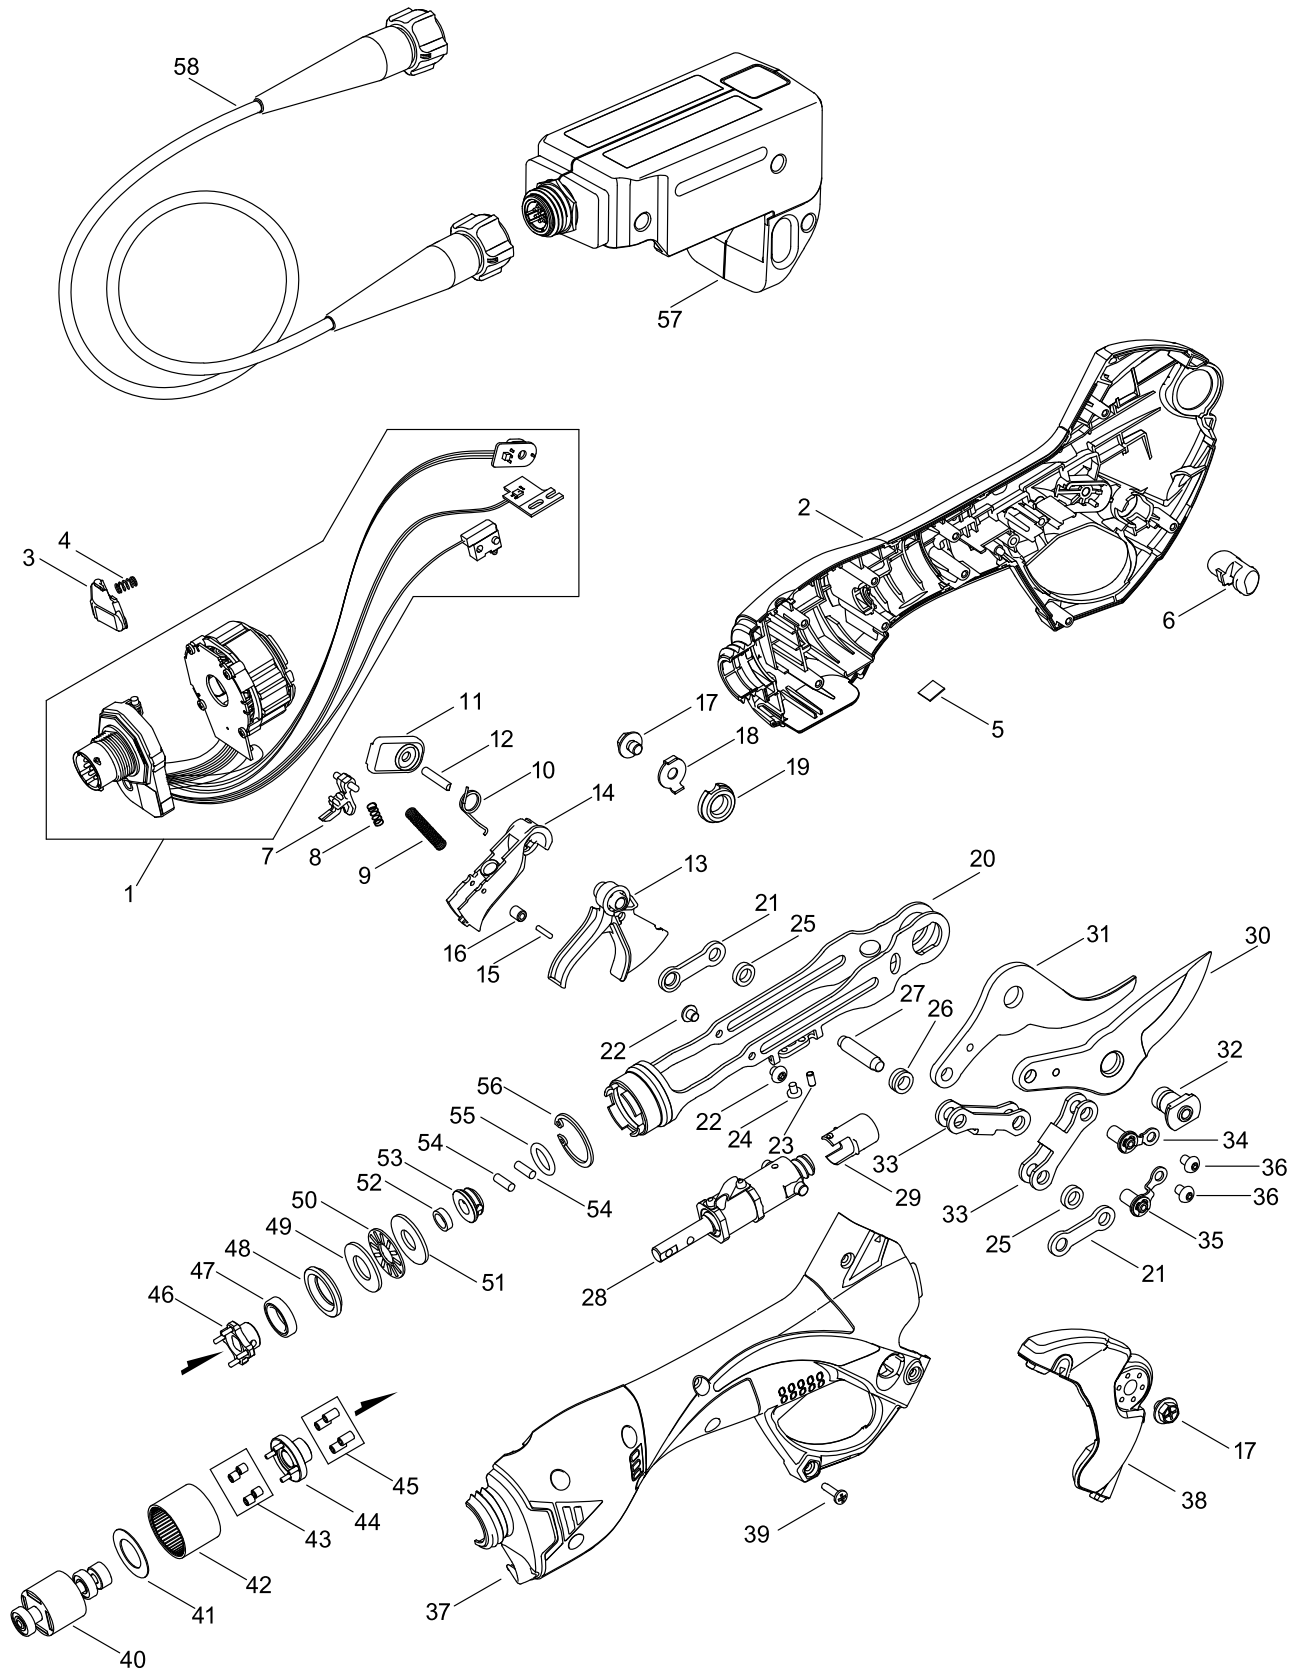

DPS-350

Serial number: 00000001-00999999

Last update date: 01/28/2020

TABLE OF CONTENTS

SHEARS.....	1
-------------	---

SHEARS

SHEARS

Key No.	LV (+)	Part No	Description	Qty	Standard
1		PA70156	ELECTRICAL EQ UNIT	1	
2		PA70214	GRIP L UNIT	1	
3		PA70212	STANDBY SW UNIT	1	
4		KK29110	COMP SPRING	1	9110
5		PA10567	LED PANEL	1	
6		PA10651	TRIGGER LOCK LEVER	1	
7		PA10548	MICRO SW LEVER	1	
8		KK29122	COMP SPRING	1	9122
9		KK29111	COMP SPRING	1	9111
10		KK33397	TORSION SPRING	1	3397
11		PA10227	POTENTIOMETER COVER	1	
12		PA10579	POTENTIOMETER SHAFT	1	
13		PA10647	CHANGE LEVER	1	
14		PA10646	TRIGGER	1	
15		FF31530	STRAIGHT PIN	1	1530
16		PA10546	TRIGGER ROLLER	1	
17		BB71411	HEX HEAD BOLT	2	5X8
18		PA10234	WASHER	1	
19		PA10524	BLADE HOLDER	1	
20		PA70142	MAIN FRAME UNIT	1	
21		PA10528	LINK A	2	
22		BB41711	HEX CAP BOLT	2	4X4
23		FF22404	SPRING PIN	1	3X6
24		AA25516	BH SCREW	1	3X4 CF
25		PA10531	LINK A SPACER	2	
26		PA10532	LINK B SPACER	1	
27		PA10530	LINK PIN A	1	
28		PA70167	BALL SCREW ASSY	1	
29		PA70141	SCREW COVER UNIT	1	
30		PA70224	UPPER BLADE	1	
31		PA70225	LOWER BLADE	1	
32		PA10523	BLADE SHAFT	1	
33		PA10529	LINK B	2	
34		PA80029	UP SHAFT HOLDER ASY	1	
35		PA80030	LOW SHAFT HOLDER ASY	1	
36		BB41709	HEX CAP BOLT	2	4X6 TL
37		PA70210	GRIP R UNIT	1	
38		PA10543	COVER	1	
39		AA05713	BH TAP SCREW	9	3X12
40		PA70177	ROTOR GEAR UNIT	1	
41		EE39821	PLANE WASHER	1	14.4X24X0.5
42		PA10225	INTERNAL GEAR B	1	
43		PA10217	PLANET GEAR A	4	
44		PA70048	SUN GEAR UNIT	1	
45		PA10218	PLANET GEAR B	4	