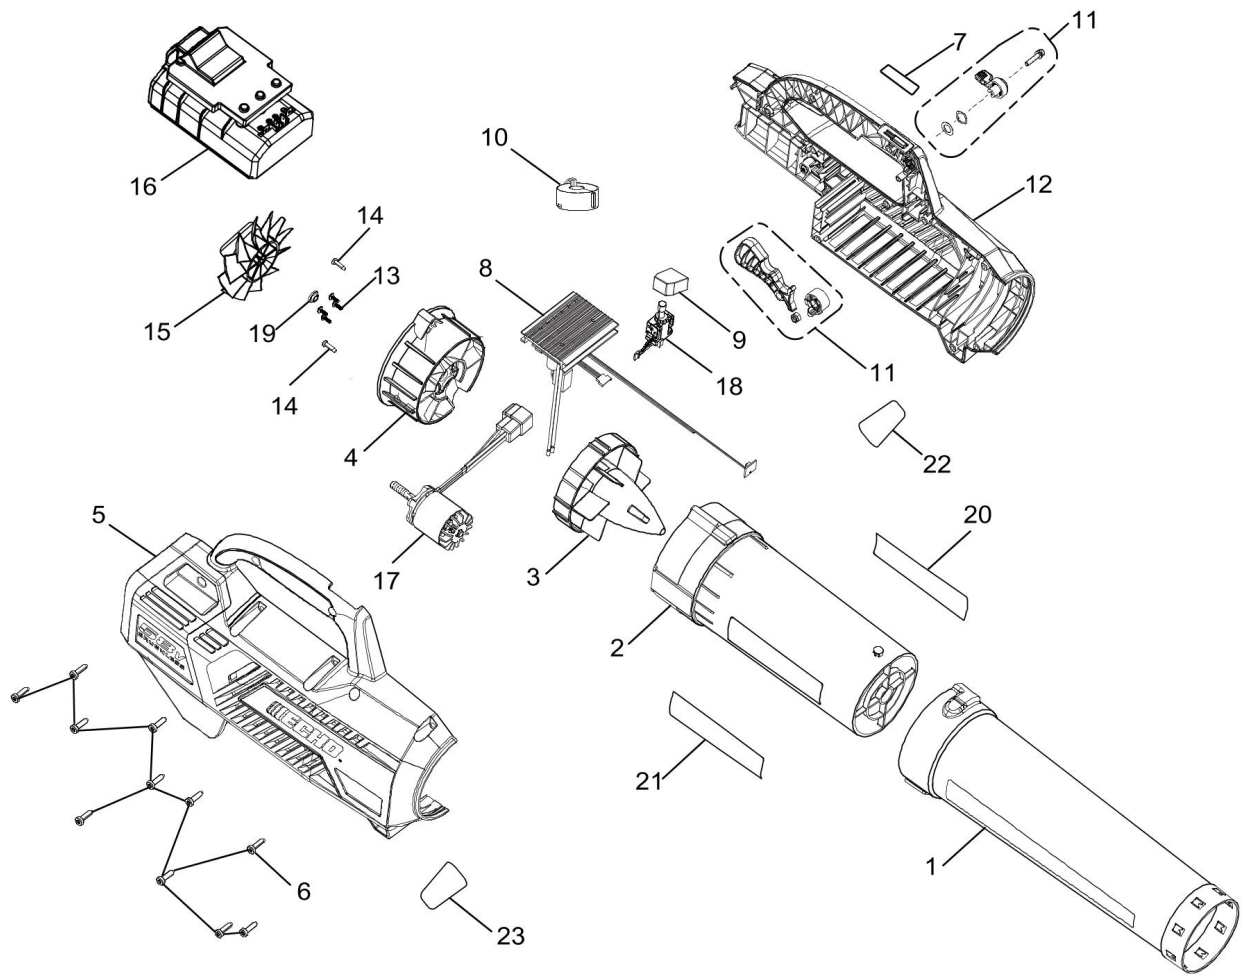

ECPLB-58V

Serial Number

00001001-99999999

Last updated date

27/Nov/2020

TABLE OF CONTENTS

BLOWER	1
--------------	---

BLOWER

BLOWER

Key No.	LV (+)	Parts Number	Parts Description	Qty	Standard	Class
1		312506001	PIPE,BLOWER ASY	1		
2		205085001	PIPE,BLOWER	1		
20	+	940851392	LABEL	1		
21	+	940851391	LABEL	1		
3		531150001	GUARD,PIPE	1		
4		312505001	GUIDE VANE ASY	1		
5		205083001	HOUSING ASSY	1		
23	+	940657316	LABEL	1		
6		662051002	SCREW	11	T25,M5	
7		940851393	LABEL	1		
8		280457001	BOARD,CIRCUIT	1		
9		531189001	KNOB,SWITCH	1		
10		850136001	MAGNET	1		
11		312503002	LEVER ASY	1	M4X18	
12		205084001	HOUSING ASSY	1		
22	+	941588258	LABEL	1		
13		T662472001	SCREW	4		
14		661817001	SCREW	2	M4*14	
15		531185001	FAN	1		
16		380020004	HOLDER,BATTERY	1		
17		742232001	MOTOR	1		
18		760579004	SWITCH	1		
19		612854002	BUSHING	1		

Class : Consumable class

A:Fast moving parts B:Semi-fast moving parts C:Slow moving parts D:Order only as needed

NUMERICAL PARTS INDEX

Part No	Part description	Page
205083001	HOUSING ASSY	2
205084001	HOUSING ASSY	2
205085001	PIPE,BLOWER	2
280457001	BOARD,CIRCUIT	2
312503002	LEVER ASY	2
312505001	GUIDE VANE ASY	2
312506001	PIPE,BLOWER ASY	2
380020004	HOLDER,BATTERY	2
531150001	GUARD,PIPE	2
531185001	FAN	2
531189001	KNOB,SWITCH	2
612854002	BUSHING	2
661817001	SCREW	2
662051002	SCREW	2
742232001	MOTOR	2
760579004	SWITCH	2
850136001	MAGNET	2
940657316	LABEL	2
940851391	LABEL	2
940851392	LABEL	2
940851393	LABEL	2
941588258	LABEL	2
T662472001	SCREW	2