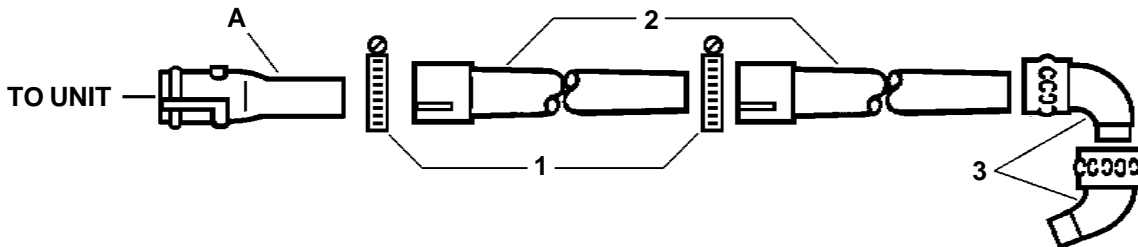

FOR MODELS: PB-600 S/N 505401 & UP, PB-601 S/N 506001 & UP, PB-610, 611, 650, 651

FOR MODELS: PB-210, 210E, 211

FOR MODELS: PB-46LN, 46HT, 60HT, 400E, 403, 410, 411, 413, 460LN, 461LN, 600, TO S/N 505400, 601 TO S/N 505600, 6000

KEY	PART NUMBER	QTY	DESCRIPTION	REMARKS
1	21041304260	2	CLAMP	
2	21001504260	2	STRAIGHT PIPE	
3	21002304260	2	ELBOW/NOZZLE	
A	21002004260	1	ADAPTER	
B	21002003460	1	ADAPTER	
*6	102912000	1	SAFETY GOGGLES	

*ITEM NOT SHOWN

FOR DISCONTINUED MODELS: PB-1000,1010

FOR DISCONTINUED MODELS: PB-200, 202, 210E, 2400

FOR DISCONTINUED MODELS: PB-300E, 400, 400E, 4500, 4600, 6000, DM-9

KEY	PART NUMBER	QTY	DESCRIPTION	REMARKS
1	21041304260	2	CLAMP	
2	21001504260	2	STRAIGHT PIPE	
3	21002304260	2	ELBOW NOZZLE	
A	21002004260	1	ADAPTER	
B	21002003460	1	ADAPTER	
*6	102912000	1	SAFETY GOGGLES	