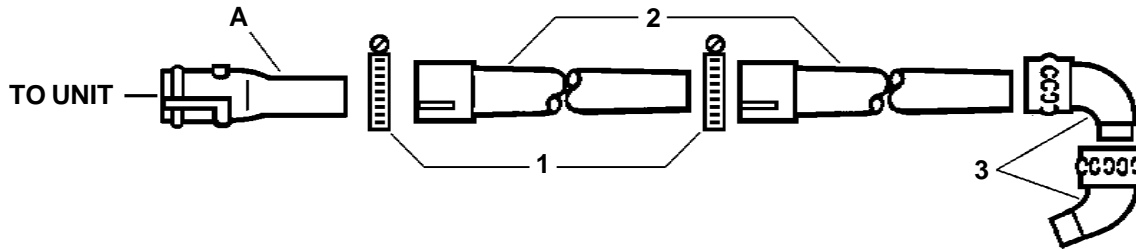

RAIN GUTTER KIT
FOR MODELS ALL PB'S, DM-9
PARTS CATALOG
MODEL 99944100010

ECHO, INCORPORATED
400 OAKWOOD ROAD
LAKE ZURICH, IL 60047

99922203206
11/00

FOR MODELS: PB-200, 201, 2100, 230LN, 231LN, 24LN, 2400, 260L, 261L

FOR MODELS: PB-600 S/N 505401 & UP, PB-601 S/N 506001 & UP, PB-610, 611, 650, 651

FOR MODELS: PB-210, 210E, 211

FOR MODELS: PB-46LN, 46HT, 60HT, 400E, 403, 410, 411, 413, 460LN, 461LN, 600, TO S/N 505400, 601 TO S/N 505600, 6000

KEY	PART NUMBER	QTY	DESCRIPTION	REMARKS
1	21041304260	2	CLAMP	
2	21001504260	2	STRAIGHT PIPE	
3	21002304260	2	ELBOW/NOZZLE	
A	21002004260	1	ADAPTER	
B	21002003460	1	ADAPTER	
*6	102912000	1	SAFETY GOGGLES	

*ITEM NOT SHOWN

FOR DISCONTINUED MODELS: PB-1000,1010

FOR DISCONTINUED MODELS: PB-200, 202, 210E, 2400

FOR DISCONTINUED MODELS: PB-300E, 400, 400E, 4500, 4600, 6000, DM-9

KEY	PART NUMBER	QTY	DESCRIPTION	REMARKS
1	21041304260	2	CLAMP	
2	21001504260	2	STRAIGHT PIPE	
3	21002304260	2	ELBOW NOZZLE	
A	21002004260	1	ADAPTER	
B	21002003460	1	ADAPTER	
*6	102912000	1	SAFETY GOGGLES	