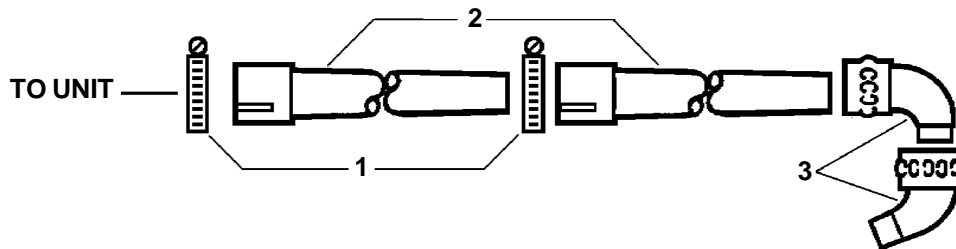

FOR MODELS: PB-600 S/N 505401 & UP, PB-601 S/N 506001 & UP, PB-610, 611, 650, 651

FOR MODELS: PB-210, 210E, 211

FOR MODELS: PB-46LN, 46HT, 60HT, 400E, 403, 410, 411, 413, 460LN, 461LN, 600, TO S/N 505400, 601 TO S/N 505600, 6000

KEY	PART NUMBER	QTY	DESCRIPTION	REMARKS
1	21041304260	2	CLAMP	
2	21001504260	2	STRAIGHT PIPE	
3	21002304260	2	ELBOW/NOZZLE	
A	21002004260	1	ADAPTER	
B	21002003460	1	ADAPTER	
*6	102912000	1	SAFETY GOGGLES	

*ITEM NOT SHOWN

FOR DISCONTINUED MODELS: PB-1000,1010

FOR DISCONTINUED MODELS: PB-200, 202, 210E, 2400

FOR DISCONTINUED MODELS: PB-300E, 400, 400E, 4500, 4600, 6000, DM-9

KEY	PART NUMBER	QTY	DESCRIPTION	REMARKS
1	21041304260	2	CLAMP	
2	21001504260	2	STRAIGHT PIPE	
3	21002304260	2	ELBOW NOZZLE	
A	21002004260	1	ADAPTER	
B	21002003460	1	ADAPTER	
*6	102912000	1	SAFETY GOGGLES	