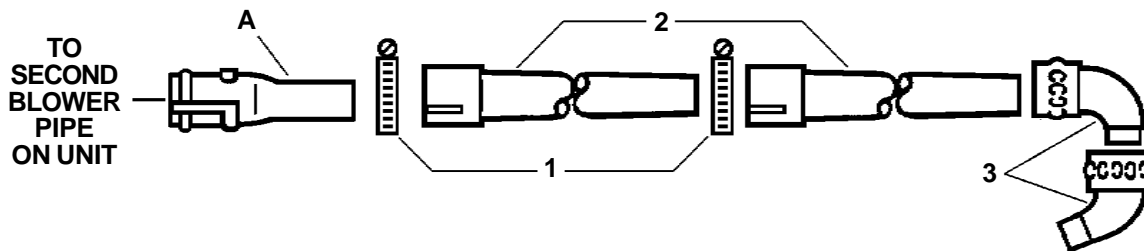

FOR MODELS: PB-210, 210E, 211