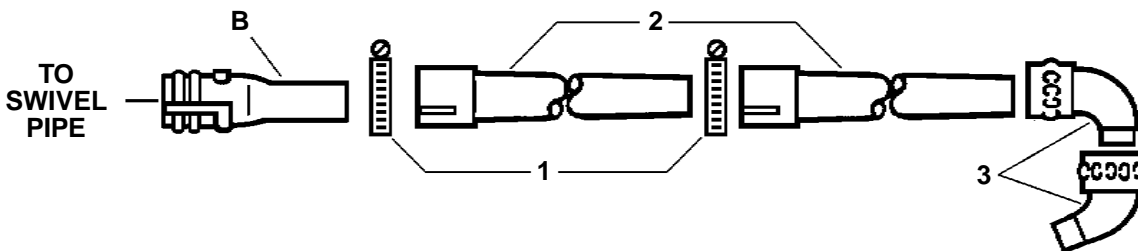

KEY	PART NUMBER	QTY	DESCRIPTION	REMARKS
1	21041304260	2	CLAMP	
2	21001504260	2	STRAIGHT PIPE	
3	21002304260	2	ELBOW/NOZZLE	
A	21002004260	1	ADAPTER	
B	21002003460	1	ADAPTER	
*6	102912000	1	SAFETY GOGGLES	

*ITEM NOT SHOWN

FOR DISCONTINUED MODELS: PB-1000,1010

FOR DISCONTINUED MODELS: PB-200, 202, 210E, 2400

FOR DISCONTINUED MODELS: PB-300E, 400, 400E, 4500, 4600, 6000, DM-9

KEY	PART NUMBER	QTY	DESCRIPTION	REMARKS
1	21041304260	2	CLAMP	
2	21001504260	2	STRAIGHT PIPE	
3	21002304260	2	ELBOW NOZZLE	
A	21002004260	1	ADAPTER	
B	21002003460	1	ADAPTER	
*6	102912000	1	SAFETY GOGGLES	

*ITEM NOT SHOWN