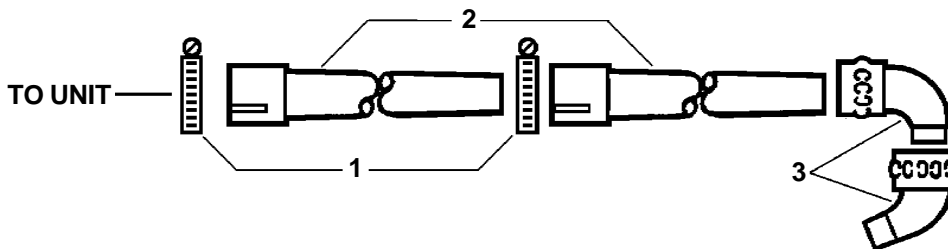

FOR MODELS: PB-46LN, 46HT, 60HT, 400E, 403, 410, 411, 413, 460LN, 461LN, 600, TO S/N 505400, 601 TO S/N 505600, 6000