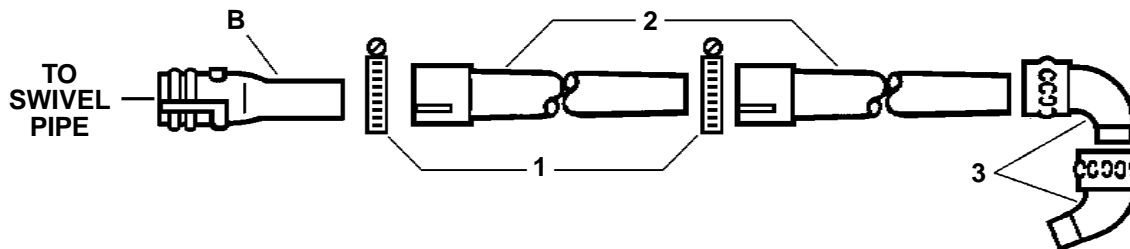

RAIN GUTTER KIT
FOR MODELS ALL PB'S, DM-9
PARTS CATALOG
MODEL 99944100010

ECHO, INCORPORATED
400 OAKWOOD ROAD
LAKE ZURICH, IL 60047

99922203206
11/00

FOR MODELS: PB-200, 201, 2100, 230LN, 231LN, 24LN, 2400, 260L, 261L

FOR MODELS: PB-600 S/N 505401 & UP, PB-601 S/N 506001 & UP, PB-610, 611, 650, 651

FOR MODELS: PB-210, 210E, 211

FOR MODELS: PB-46LN, 46HT, 60HT, 400E, 403, 410, 411, 413, 460LN, 461LN, 600, TO S/N 505400, 601 TO S/N 505600, 6000

KEY	PART NUMBER	QTY	DESCRIPTION	REMARKS
1	21041304260	2	CLAMP	
2	21001504260	2	STRAIGHT PIPE	
3	21002304260	2	ELBOW/NOZZLE	
A	21002004260	1	ADAPTER	
B	21002003460	1	ADAPTER	
*6	102912000	1	SAFETY GOGGLES	

*ITEM NOT SHOWN

FOR DISCONTINUED MODELS: PB-1000,1010

FOR DISCONTINUED MODELS: PB-200, 202, 210E, 2400

FOR DISCONTINUED MODELS: PB-300E, 400, 400E, 4500, 4600, 6000, DM-9

KEY	PART NUMBER	QTY	DESCRIPTION	REMARKS
1	21041304260	2	CLAMP	
2	21001504260	2	STRAIGHT PIPE	
3	21002304260	2	ELBOW NOZZLE	
A	21002004260	1	ADAPTER	
B	21002003460	1	ADAPTER	
*6	102912000	1	SAFETY GOGGLES	