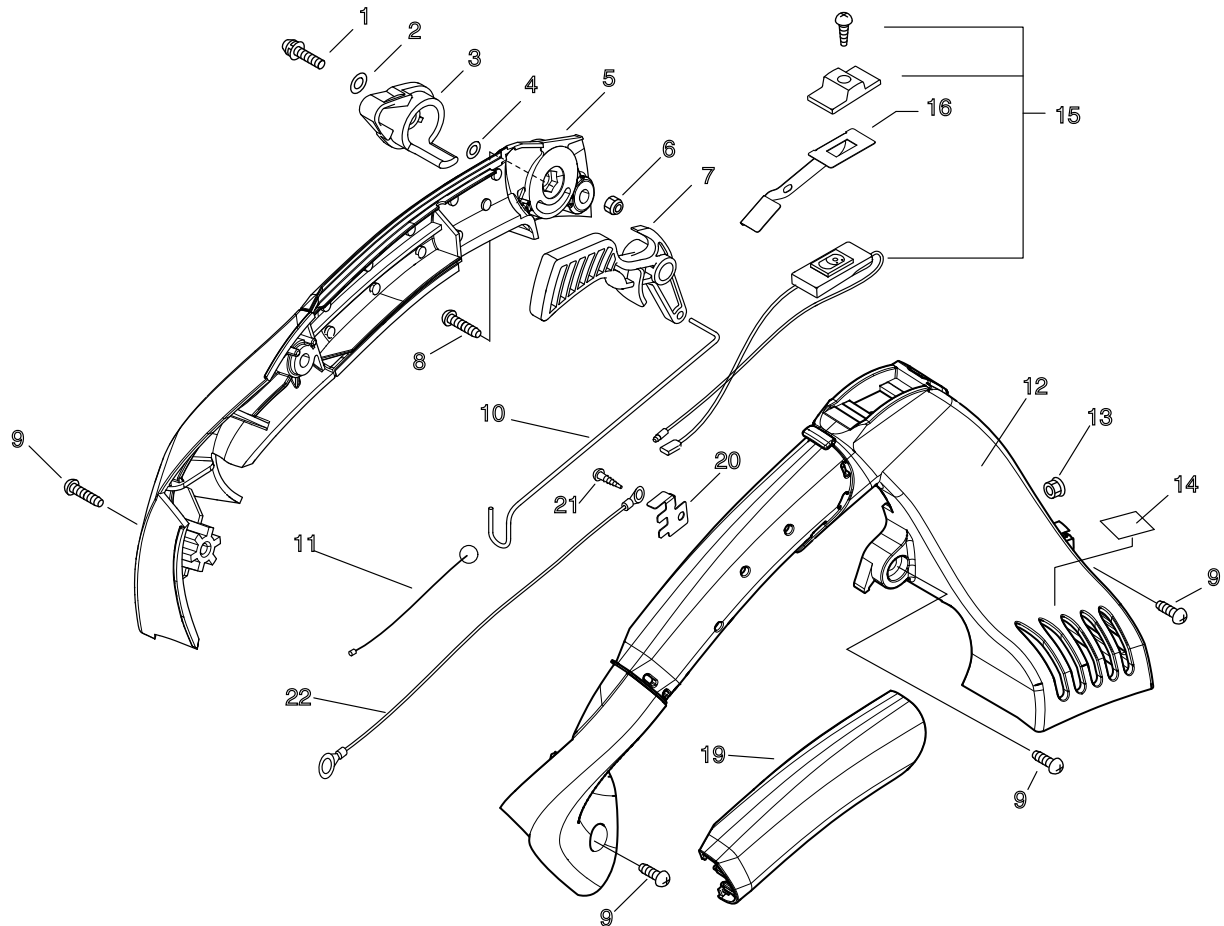

2. Starter, Magneto

KEY	LV	PART NUMBER	Q'TY	DESCRIPTION	REMARKS	NOTE1	NOTE2
26	+	P022-008280	1	PLATE, CAM			
27	+	177246-11120	1	CLIP, STARTER ROPE			
28	+	177228-27030	1	GRIP, STARTER			
29	+	177227-42030	1	GUIDE, ROPE			
30	+	P022-008270	1	SPRING, DAMPER			
31		X502-000330	1	LABEL, ECHO	ECHO		
32		V420-001440	1	CUSHION			
33		900106-05014	3	BOLT, H.S. 5*14	5*14		

3. Air Cleaner, Carbuertor, Muffler

KEY	LV	PART NUMBER	Q'TY	DESCRIPTION	REMARKS	NOTE1	NOTE2
30		A226-000370	1	ELEMENT, AIR FILTER			
31		A227-000000	1	PLATE, ELEMENT			

4. Handle

KEY	LV	PART NUMBER	Q'TY	DESCRIPTION	REMARKS	NOTE1	NOTE2
1		900238-05025	1	SCREW 5*25	5*25		
2		900602-00005	1	WASHER 5	5.3*10*1		
3		C453-000260	1	LEVER, THROTTLE			
4		900603-00005	1	WASHER 5	5.5*12*0.8		
5		C411-000020	1	LID,HANDLE		Sus. by C411-000021	
5		C411-000021	1	LID,HANDLE			
6		900562-50005	1	LOCKNUT 5	5		
7		C450-000241	1	CONTROL, THROTTLE			
8		900253-05025	1	SCREW 5*25	5*25		
9		900253-05020	4	SCREW 5*20	5*20		
10		C454-000130	1	ROD, THROTTLE			
11		V431-000000	1	CABLE,INNER			
12		C400-000490	1	HANDLE, FRONT			
13		V263-000070	1	NUT,5			
14		X505-002310	1	LABEL,CAUTION	HOT CAUTION		
15		A440-001010	1	SWITCH, ON OFF			
16		V486-000110	1	TERMINAL,LEAD			
19		C412-000150	1	GRIP, HANDLE			
20		V486-000120	1	TERMINAL,LEAD			
21		900253-04010	1	SCREW 4*10	4*10		
22		V485-000370	1	LEAD			