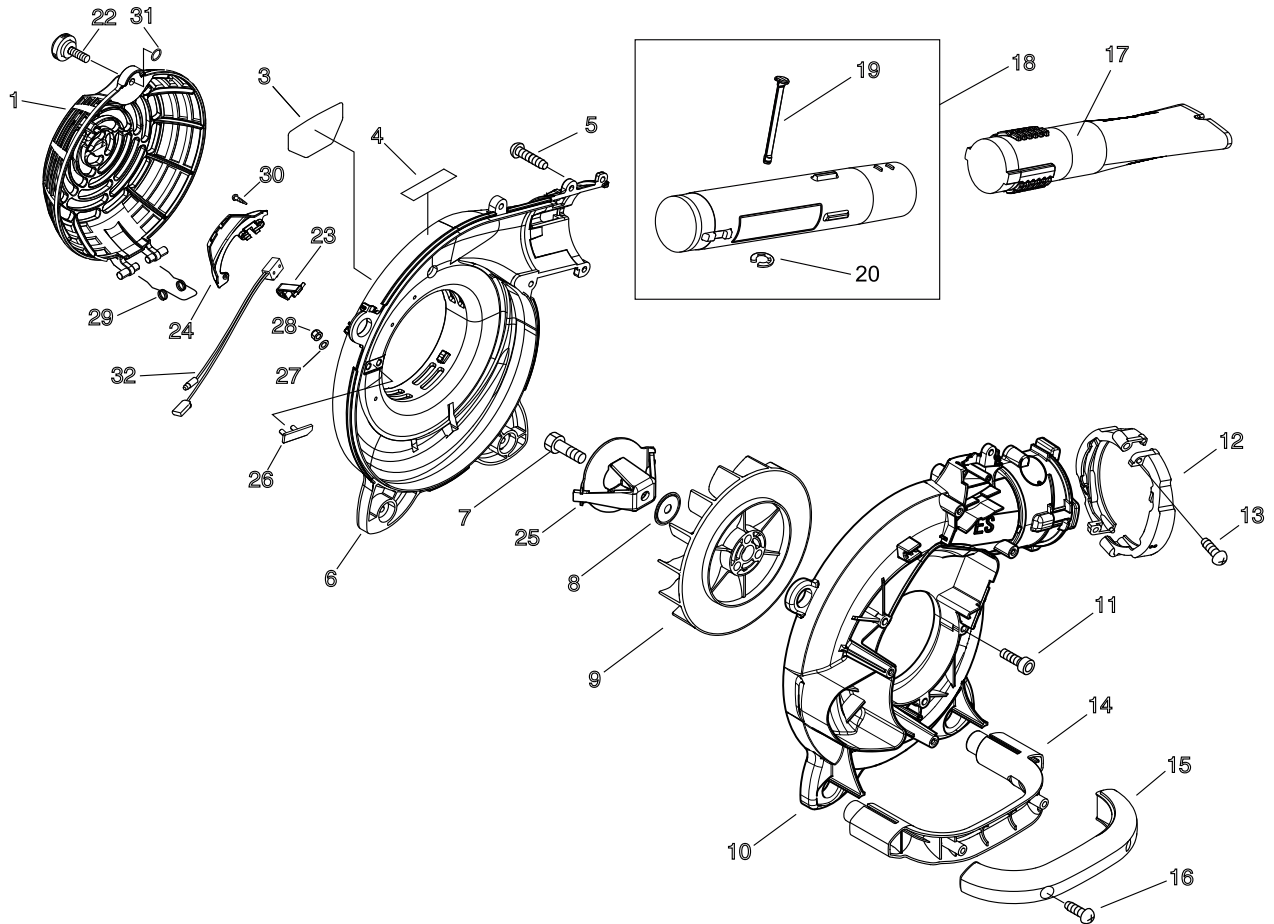

7. Fan Case, Blower Pipe(Sr/Nr 37005401 and after)

KEY	LV	PART NUMBER	Q'TY	DESCRIPTION	REMARKS	NOTE1	NOTE2
24		A473-000020	1	LID,SWITCH CASE			
25		X413-000031	1	CUTTER,SHREDDER			
26		X413-000020	1	CUTTER,SHREDDER			
27		900603-00005	2	WASHER 5	5.5*12*0.8		
28		900562-50005	2	LOCKNUT 5	5		
29		V452-000370	1	SPRING,TORSION			
30		900256-04016	3	SCREW 4*16	4*16		
31		900720-00003	1	O-RING P-3	P-3		
32		A045-000170	1	SWITCH, ON OFF