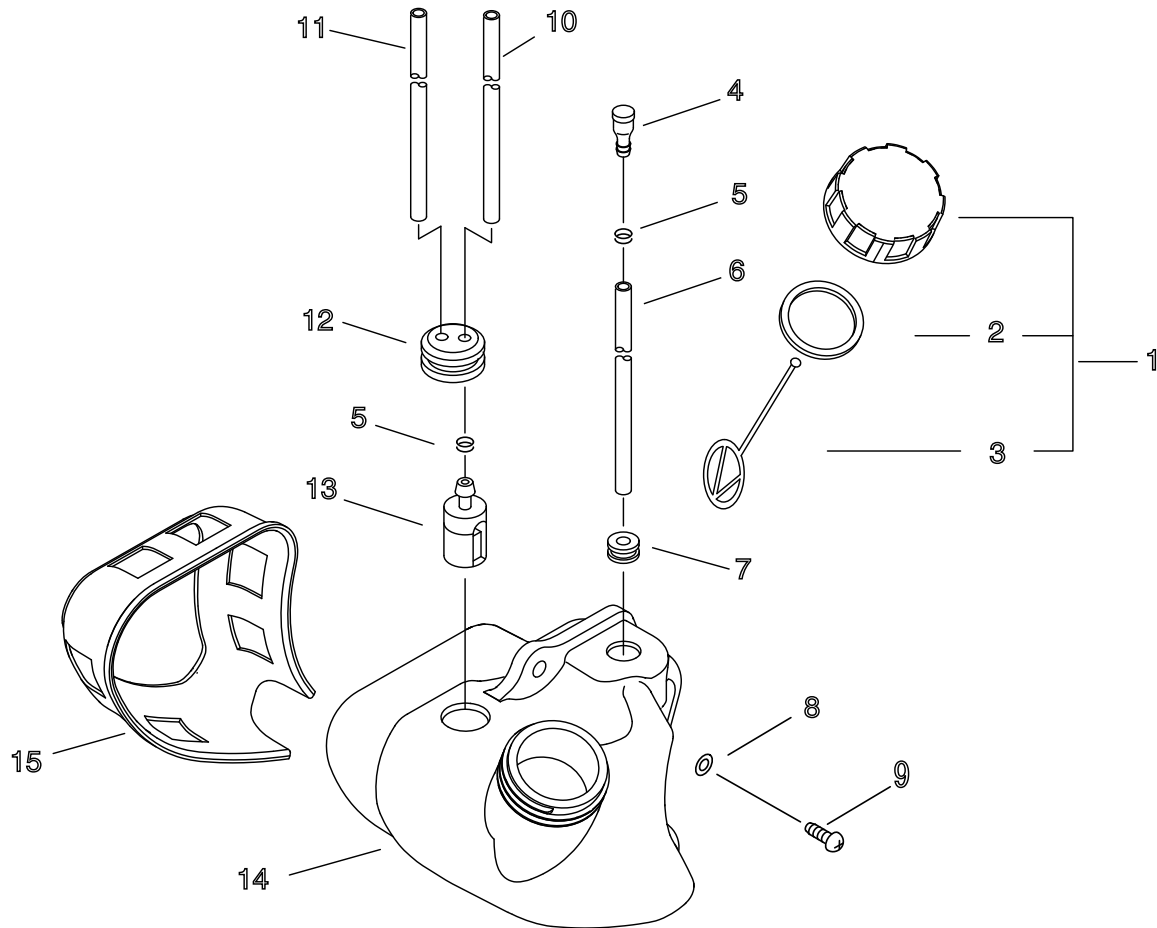

5. FUEL TANK

KEY	LV	PART NUMBER	Q'TY	DESCRIPTION	REMARKS	NOTE1	NOTE2
1		131004-55530	1	CAP ASSY, FUEL TANK			
2	+	131016-55830	1	GASKET, FUEL CAP			
3	+	131051-56030	1	CLIP, FUEL CAP	100L		
4		A356-000030	1	VALVE,CHECK			
5		132013-09820	2	CLIP	6MM		
6		V471-001220	1	PIPE	3*5*50 NBR		
7		132115-01461	1	GROMMET			
8		900603-00005	2	WASHER 5	5.5*12*0.8		
9		900253-05020	2	SCREW 5*20	5*20		
10		V471-001860	1	PIPE	3*5*175		
11		132010-49730	1	PIPE 3*6*85	3*6*85 YL		
12		132115-44330	1	GROMMET			
13		131205-07320	1	STRAINER, FUEL			
14		A350-000550	1	TANK, FUEL			
15		V420-001430	1	CUSHION