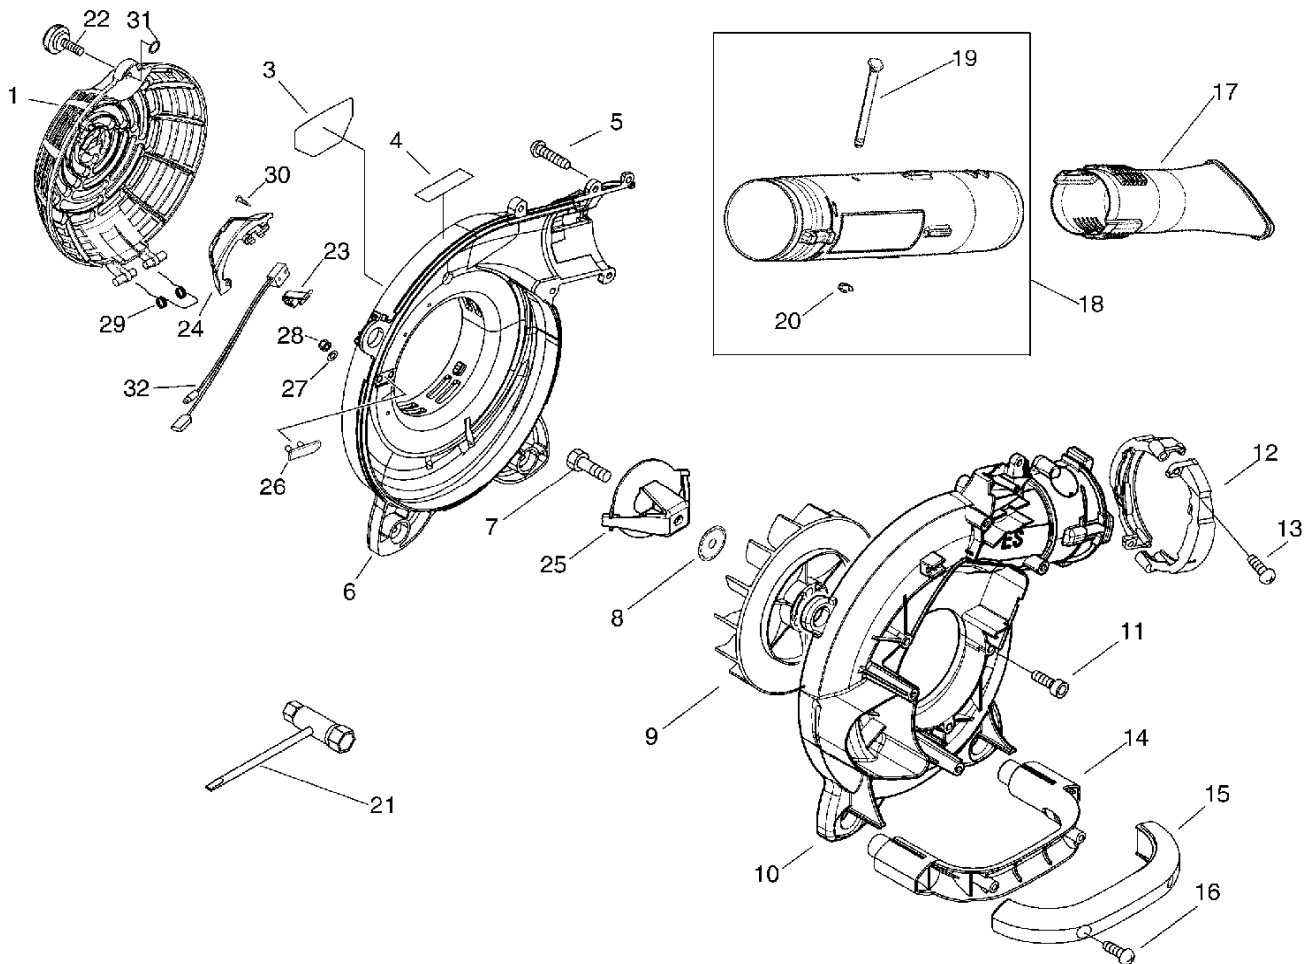

6. Fan Case, Blower Pipe(Sr/Nr 37005400 and befor)

KEY	LV	PART NUMBER	Q'TY	DESCRIPTION	REMARKS	NOTE1	NOTE2
22		V299-000290	1	KNOB,FASTENER	1 KNOB M5X0.8		
23		A446-000000	1	LEVER, ACTUATOR			
24		A473-000020	1	LID, SWITCH CASE			
25		X413-000030	1	CUTTER, SHREDDER		Sus. by X413-000031	
25		X413-000031	1	CUTTER, SHREDDER			
27		900603-00005	2	WASHER 5	5.5*12*0.8		
28		900562-50005	2	LOCKNUT 5	5		
29		V452-000370	1	SPRING, TORSION			
30		900256-04016	3	SCREW 4*16	4*16		
31		900720-00003	1	O-RING P-3	P-3		
32		A045-000170	1	SWITCH, ON OFF