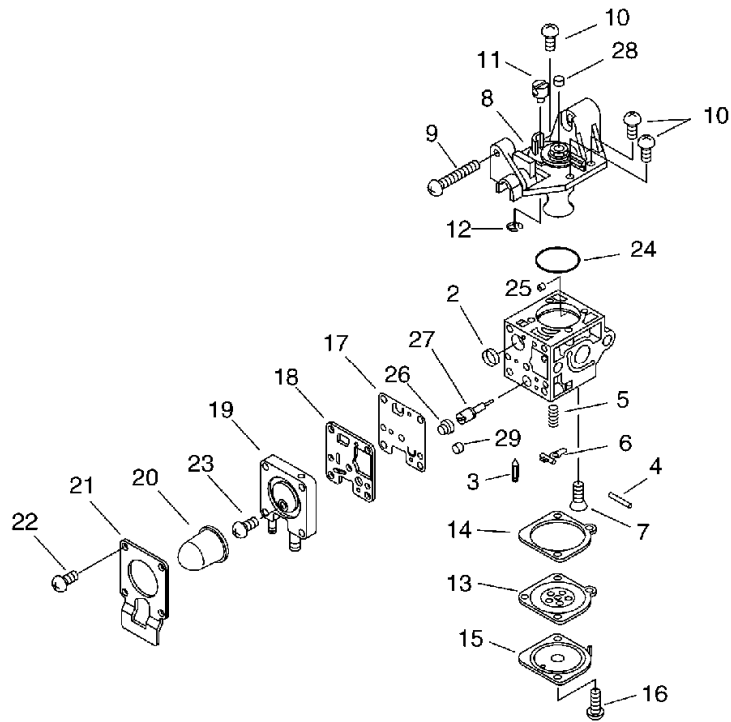

8. Carburetor

KEY	LV	PART NUMBER	Q'TY	DESCRIPTION	REMARKS	NOTE1	NOTE2
27	+	P005-001260	1	SCREW,MAINN MIXTURE			
28	+	P005-001270	1	PLUG, H AJUST SCREW			
29	+	P005-001270	1	PLUG, H AJUST SCREW