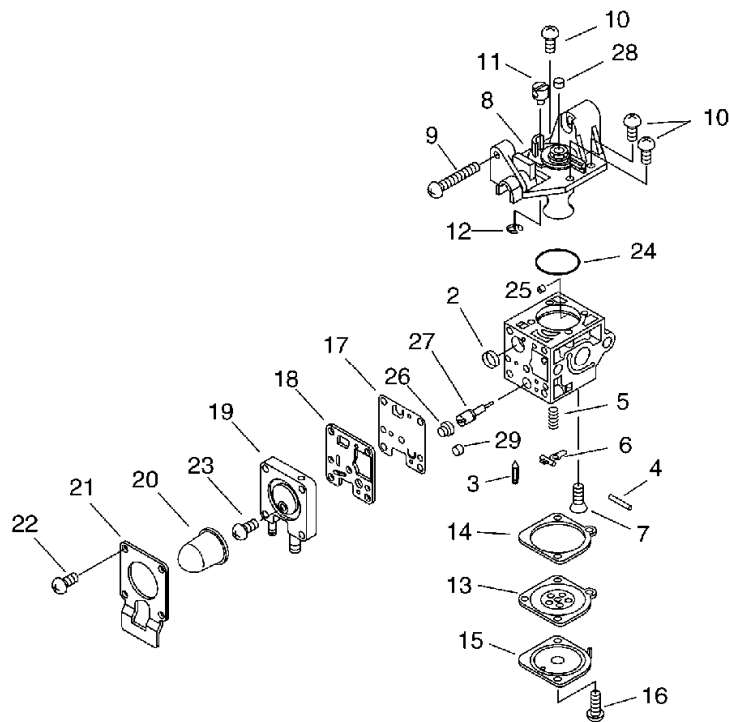

7. Fan Case, Blower Pipe(Sr/Nr 37005401 and after)

KEY	LV	PART NUMBER	Q'TY	DESCRIPTION	REMARKS	NOTE1	NOTE2
1		E104-000090	1	GRID, BLOWER			
3		X547-000850	1	LABEL,ECHO	PB-255ES		
4		X505-002080	1	LABEL,CAUTION			
5		900253-05020	7	SCREW 5*20	5*20		
5		900253-05020	4	SCREW 5*20	5*20		
6		E103-000490	1	CASE,FAN			
7		900105-08015	1	BOLT, H.S. 8*15	8*15		
8		100143-19830	1	WASHER	8.2*31*0.8		
9		E100-000063	1	FAN,BLOWER			
10		E103-000501	1	CASE,FAN			
11		900162-04020	4	BOLT, H.S. 4*20	4*20 W,SW		
12		E162-000000	2	FIXTURE, BLOW PIPE			
13		900253-05020	2	SCREW 5*20	5*20		
14		C410-000390	1	HANDLE, REAR			
14		C410-000391	1	HANDLE, REAR			
15		C410-000400	1	HANDLE, REAR			
16		900253-05020	2	SCREW 5*20	5*20		
17		E165-000191	1	PIPE,BLOWER		Sr/Nr 37005401 and after	
18		E165-000210	1	PIPE,BLOWER			
19	+	E178-000050	1	GUARD,PIPE			
20	+	V583-000080	1	RING	CE-5		
21		895410-06960	1	WRENCH, W/S-DRIVER			
22		V299-000290	1	KNOB,FASTENER	1 KNOB M5X0.8		
23		A446-000000	1	LEVER, ACTUATOR			

8. Carburetor

KEY	LV	PART NUMBER	Q'TY	DESCRIPTION	REMARKS	NOTE1	NOTE2
		A021-001590	1	CARBURETOR,DIAPHRAGM			
2	+	P005-000010	1	STRAINER			
3	+	125337-08260	1	VALVE, INLET NEEDLE			
4	+	125338-13930	1	PIN, METERING ARM			
5	+	P005-000940	1	SPRING, METER. LEVER			
6	+	125323-08260	1	ARM, VALVE			
7	+	125339-42030	1	SCREW			
8	+	P005-002000	1	COVER ASY, ROTOR			
9	+	P005-000100	1	SCREW,THROTTLADJUST			
10	+	125344-13931	3	SCREW			
11	+	P005-001240	1	POST			
12	+	P005-000190	1	E-RING			
13	+	P005-001780	1	DIAPHRAGM			
14	+	P005-000200	1	GASKET, METERING			
15	+	125342-52130	1	COVER, DIAPHRAGM			
16	+	125344-52130	2	SCREW			
17	+	P005-000510	1	DIAPHRAGM, PUMP			
18	+	P005-000520	1	GASKET, PUMP			
19	+	P005-001890	1	BASE, ASY PRIMER			
20	+	125381-46730	1	PUMP, PRIMING			
21	+	P005-000250	1	RETAINER			
22	+	P005-001900	4	SCREW			
23	+	P005-000270	1	SCREW			
24	+	P005-000280	1	O-RING			
25	+	P005-001000	1	ROLLER, GUIDE			
26	+	P005-001250	1	RETAINER,PLUG BALL			