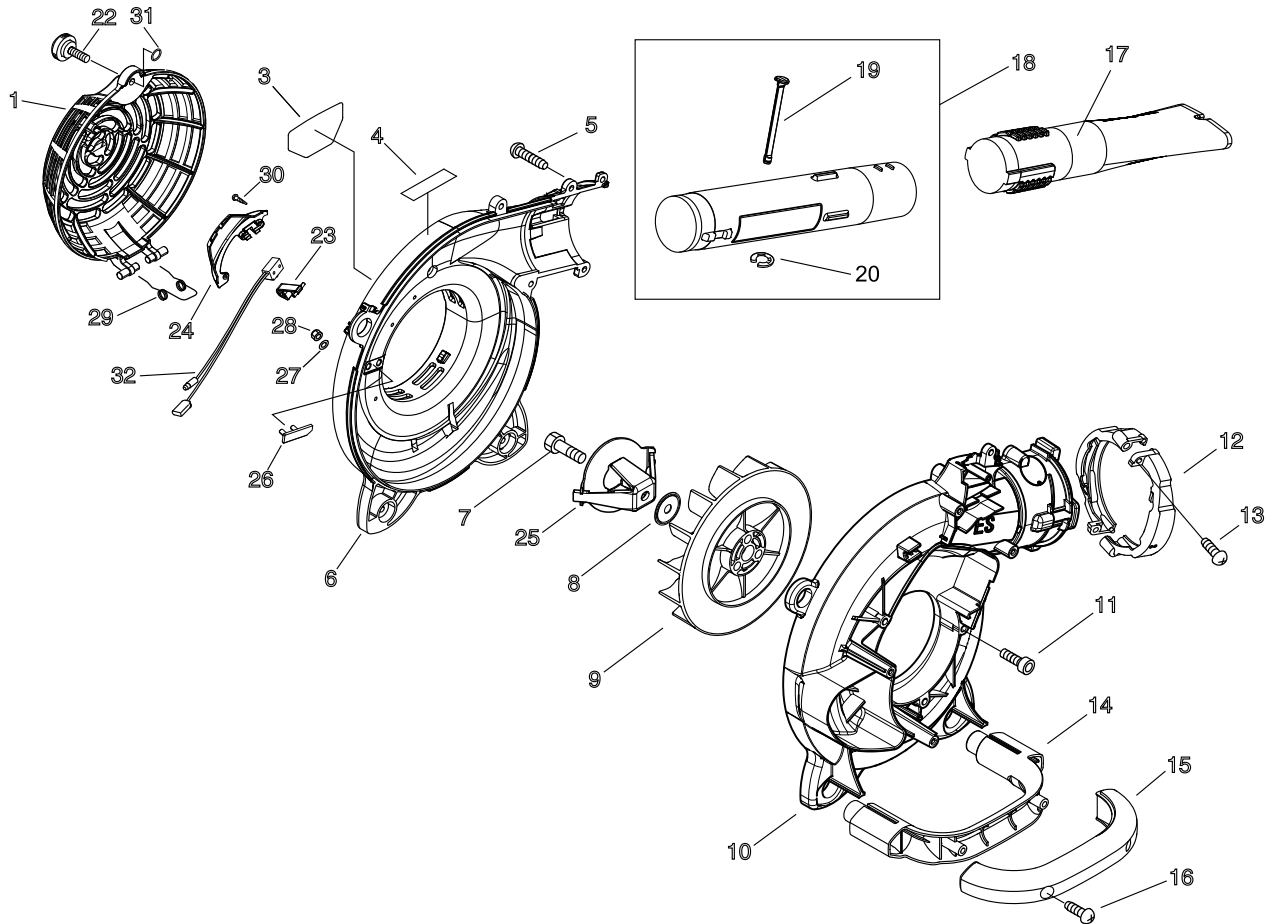

7. Fan Case, Blower Pipe(Sr/Nr 37005401 and after)

KEY	LV	PART NUMBER	Q'TY	DESCRIPTION	REMARKS	NOTE1	NOTE2
1		E104-000090	1	GRID, BLOWER			
3		X547-000850	1	LABEL,ECHO	PB-255ES		
4		X505-002080	1	LABEL,CAUTION			
5		900253-05020	7	SCREW 5*20	5*20		
5		900253-05020	4	SCREW 5*20	5*20		
6		E103-000490	1	CASE,FAN			
7		900105-08015	1	BOLT, H.S. 8*15	8*15		
8		100143-19830	1	WASHER	8.2*31*0.8		
9		E100-000063	1	FAN,BLOWER			
10		E103-000501	1	CASE,FAN			
11		900162-04020	4	BOLT, H.S. 4*20	4*20 W,SW		
12		E162-000000	2	FIXTURE, BLOW PIPE			
13		900253-05020	2	SCREW 5*20	5*20		
14		C410-000390	1	HANDLE, REAR			
14		C410-000391	1	HANDLE, REAR			
15		C410-000400	1	HANDLE, REAR			
16		900253-05020	2	SCREW 5*20	5*20		
17		E165-000191	1	PIPE,BLOWER		Sr/Nr 37005401 and after	
18		E165-000210	1	PIPE,BLOWER			
19	+	E178-000050	1	GUARD,PIPE			
20	+	V583-000080	1	RING	CE-5		
21		895410-06960	1	WRENCH, W/S-DRIVER			
22		V299-000290	1	KNOB,FASTENER	1 KNOB M5X0.8		
23		A446-000000	1	LEVER, ACTUATOR