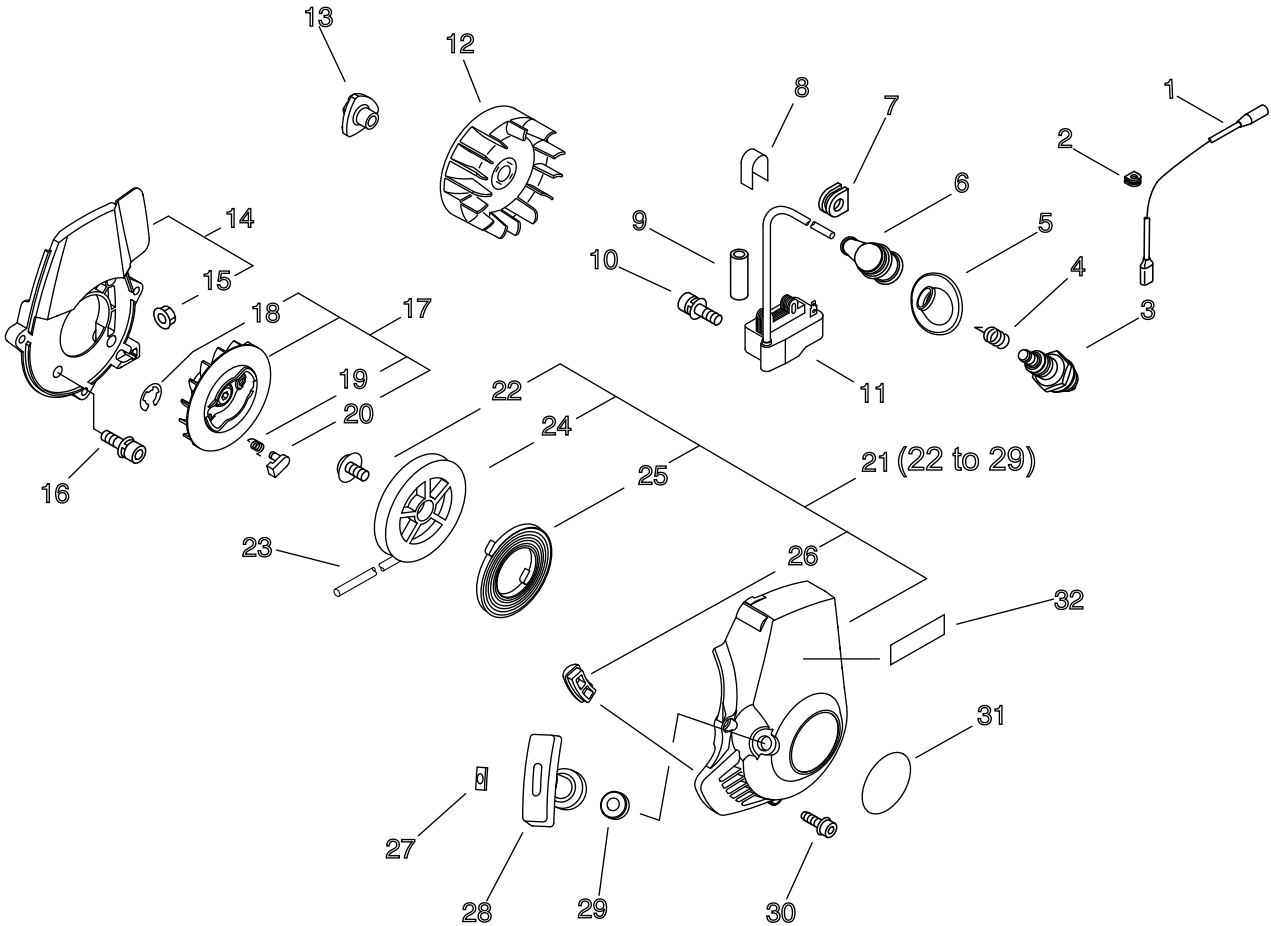

2. STARTER, MAGNETO

KEY	LV	PART NUMBER	Q'TY	DESCRIPTION	REMARKS	NOTE1	NOTE2
26	+	V420-001440	1	CUSHION			
27	+	177246-11120	1	CLIP, STARTER ROPE			
28	+	177228-27030	1	GRIP, STARTER			
29	+	177227-42030	1	GUIDE, ROPE			
30		900106-05014	3	BOLT, H.S. 5*14	5*14		
31		X502-000330	1	LABEL,ECHO	ECHO		
32		X503-008160	1	LABEL,MODEL	PB-251