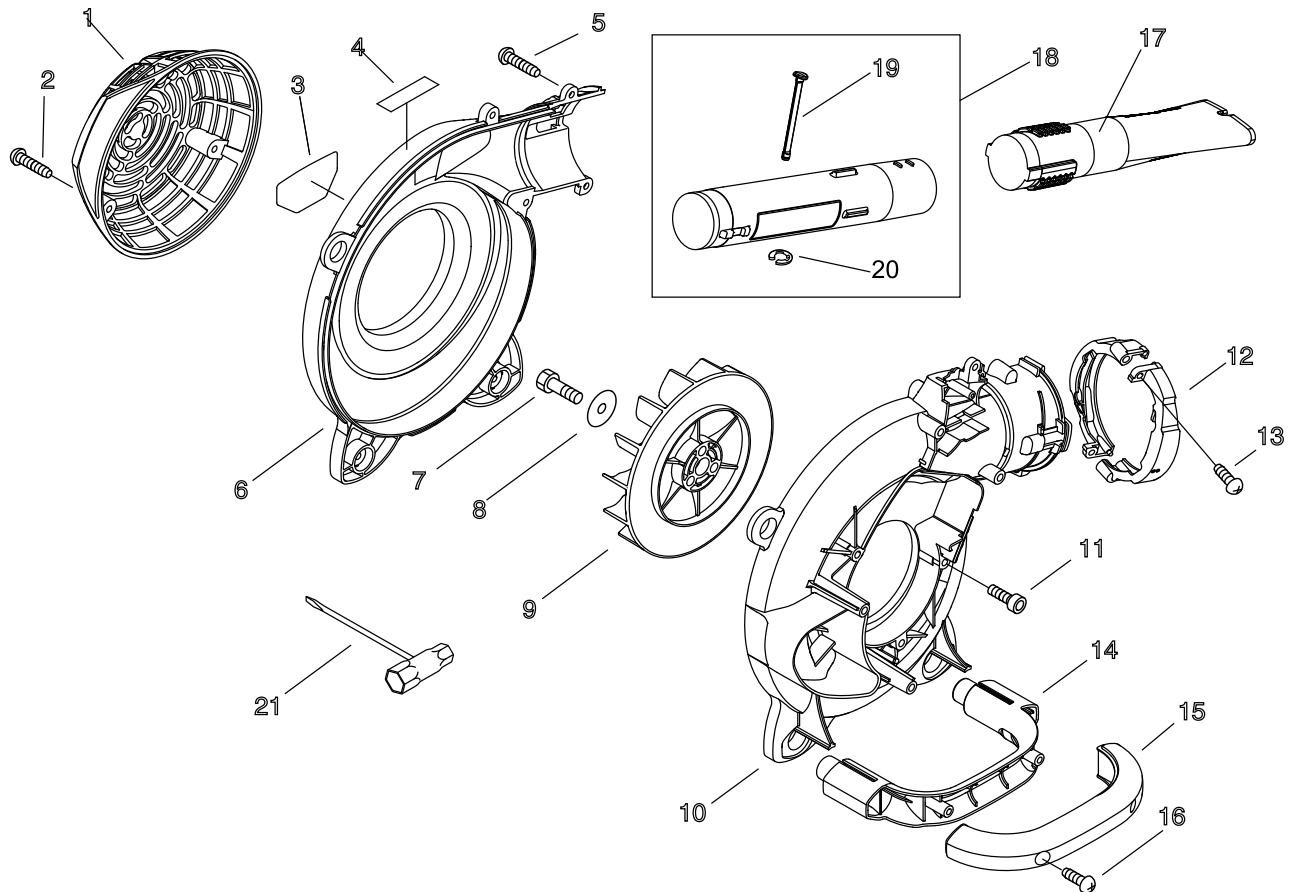

6. FAN CASE, BLOWER PIPE

KEY	LV	PART NUMBER	Q'TY	DESCRIPTION	REMARKS	NOTE1	NOTE2
1		E104-000080	1	GRID, BLOWER			
2		900253-05020	3	SCREW 5*20	5*20		
3		X547-000520	1	LABEL,ECHO	PB-251		
4		X505-002080	1	LABEL,CAUTION			
5		900253-05020	8	SCREW 5*20	5*20		
6		E103-000461	1	CASE,FAN			
7		900100-08014	1	BOLT 8*14	8*14		
8		100143-19830	1	WASHER	8.2*31*0.8		
9		E100-000070	1	FAN,BLOWER			
10		E103-000451	1	CASE,FAN			
11		900162-04020	4	BOLT, H.S. 4*20	4*20 W,SW		
12		E162-000000	2	FIXTURE, BLOW PIPE			
13		900253-05020	2	SCREW 5*20	5*20		
14		C410-000391	1	HANDLE, REAR			
15		C410-000400	1	HANDLE, REAR			
16		900253-05020	2	SCREW 5*20	5*20		
17		E165-000191	1	PIPE,BLOWER			
18		E165-000210	1	PIPE,BLOWER			
19	+	E178-000050	1	GUARD,PIPE			
20	+	V583-000080	1	RING	CE-5		
21		895410-06960	1	WRENCH, W/S-DRIVER