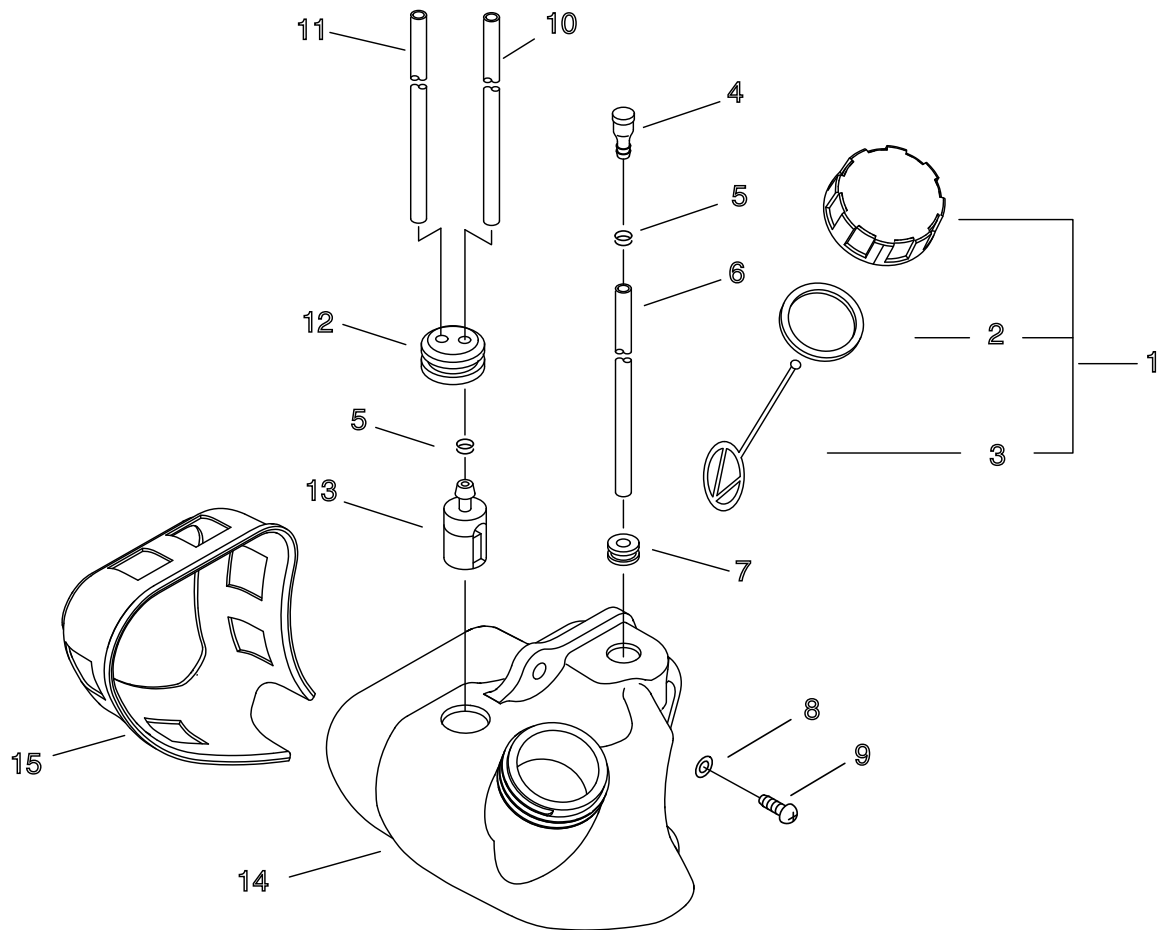

5. FUEL TANK

KEY	LV	PART NUMBER	Q'TY	DESCRIPTION	REMARKS	NOTE1	NOTE2
1		131004-55530	1	CAP ASSY, FUEL TANK			
2	+	131016-55830	1	GASKET, FUEL CAP			
3	+	131051-56030	1	CLIP, FUEL CAP	100L		
4		A356-000030	1	VALVE,CHECK			
5		132013-09820	2	CLIP	6MM		
6		V471-001220	1	PIPE	3*5*50 NBR		
7		132115-01461	1	GROMMET			
8		900603-00005	2	WASHER 5	5.5*12*0.8		
9		900253-05020	2	SCREW 5*20	5*20		
10		V471-001860	1	PIPE	3*5*175		
11		132010-49730	1	PIPE 3*6*85	3*6*85 YL		
12		132115-44330	1	GROMMET			
13		131205-07320	1	STRAINER, FUEL			
14		A350-000550	1	TANK, FUEL			
15		V420-001430	1	CUSHION