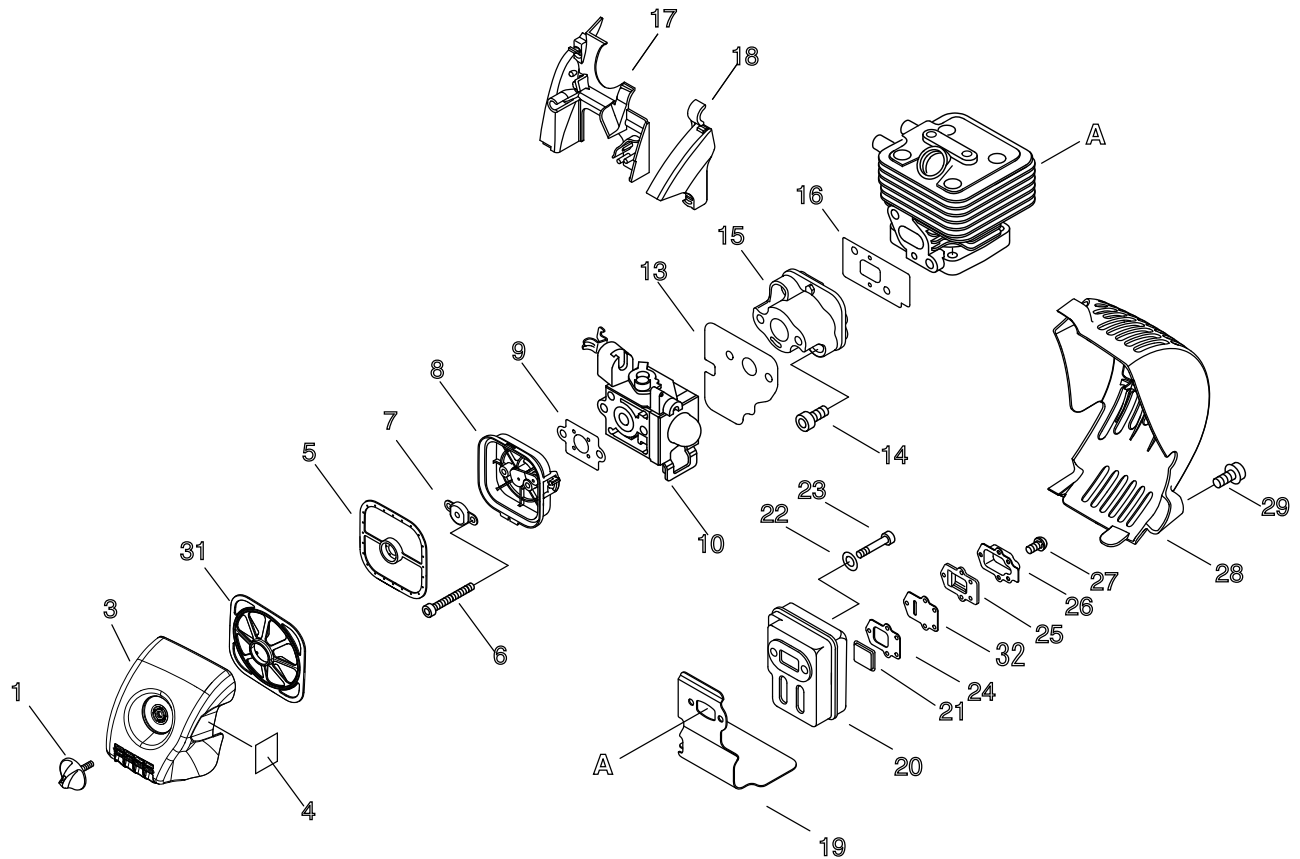

3. AIR CLEANER, CARBURETOR, MUFFLER

KEY	LV	PART NUMBER	Q'TY	DESCRIPTION	REMARKS	NOTE1	NOTE2
1		V299-000250	1	KNOB,FASTENER			
2		131911-03460	1	WASHER			
3		A232-000340	1	LID,CLEANER	ID#1220		
4		X506-000090	1	LABEL,CHOKE			
5		A226-000470	1	ELEMENT, AIR FILTER			
5		A226-000471	1	ELEMENT, AIR FILTER			
6		900105-05060	2	BOLT, H.S. 5*60	5*60		
7		A244-000070	1	PLATE,PREVENT			
8		P021-010980	1	CLEANER CASE ASY			
9		130016-42031	1	GASKET, INTAKE			
10		A021-001591	1	CARBURETOR,DIAPHRAGM	RB-K90		
13		V103-000400	1	GASKET,INTAKE			
14		900162-05025	2	BOLT, H.S. 5*25	5*25 W,SW		
15		A200-000280	1	INSULATOR, INTAKE			
16		V103-000390	1	GASKET,INTAKE			
17		A160-000830	1	COVER,CYLINDER			
18		C459-000010	1	COVER,THROTTLE			
19		V104-000820	1	GASKET,EXHAUST	NP7002		
20		A300-000810	1	MUFFLER, EXHAUST			
21		A310-000070	1	SCREEN, ARRESTOR	22*28*3		
22		900603-00005	2	WASHER 5	5.5*12*0.8		
23		V203-000190	2	BOLT,5	AN A2-70		
24		V104-000940	1	GASKET,EXHAUST	T:0.5		
25		A313-000840	1	GUIDE, EXHAUST	20.5*3		
26		A313-000850	1	GUIDE, EXHAUST	ID#1190		
27		91367-04010	5	SCREW	4*10/SW(SUS)