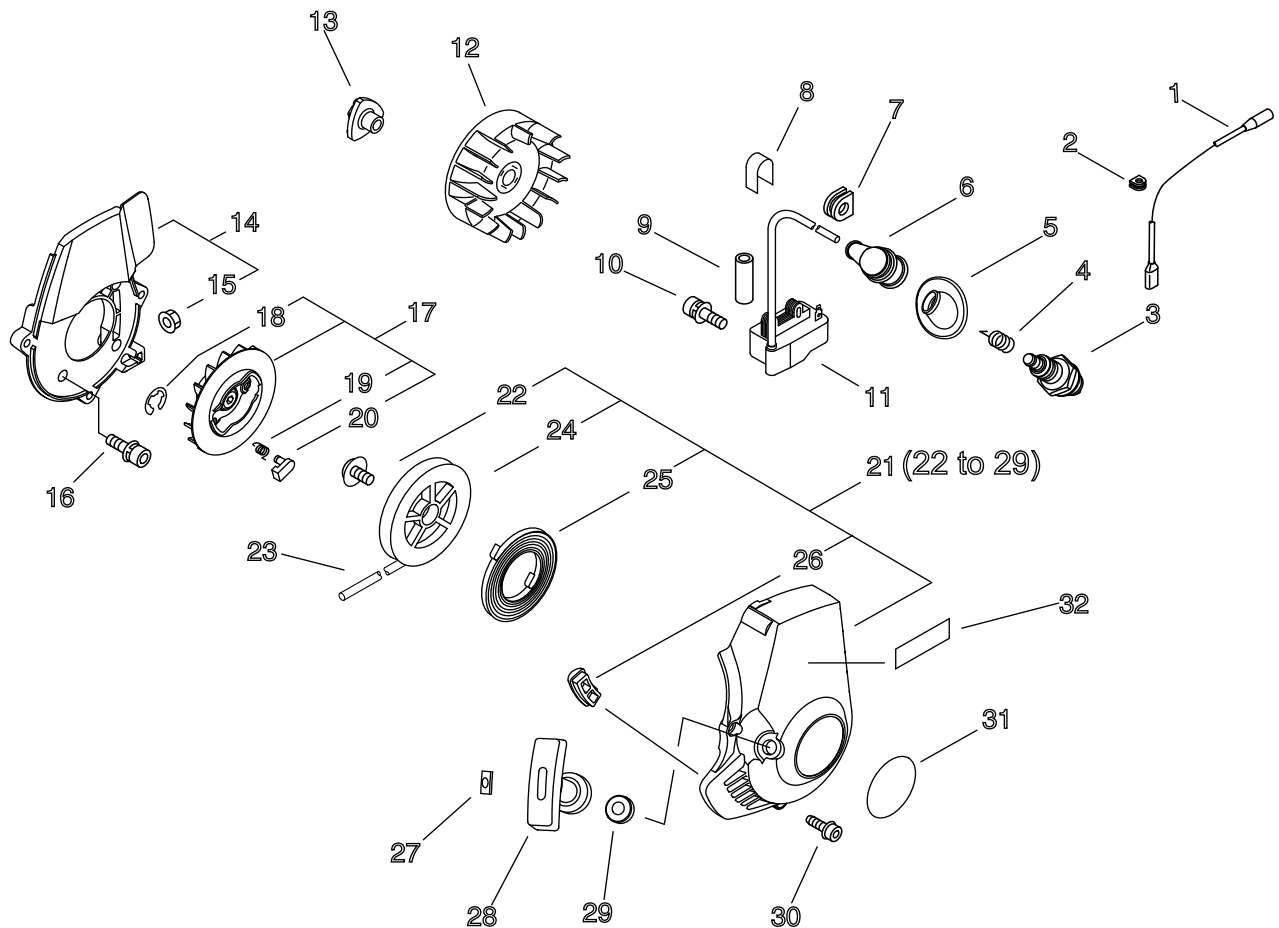

2. STARTER, MAGNETO

KEY	LV	PART NUMBER	Q'TY	DESCRIPTION	REMARKS	NOTE1	NOTE2
1		V485-000820	1	LEAD	CW104-#187		
2		152115-05530	1	BUSHING			
3		A425-000000	1	SPARKPLUG	BPMR8Y		
4		A426-000010	1	TERMINAL, SPARKPLUG			
5		A429-000010	1	COVER, CAP			
6		A427-000013	1	CAP, SPARK PLUG			
7		156110-04920	1	BUSHING			
8		X532-000720	1	LABEL, OPERATION	SPARKPLUG BPMR8Y		
10		91113-04020	2	BOLT	CM-4*20 SW,W		
11		A411-000290	1	COIL, IGNITION	EMG-60 ID#C10146		
12		A409-000210	1	ROTOR, MAGNETO			
13		E101-000071	1	HUB, FAN	M8*1.25		
14		P021-013780	1	SPACER			
15	+	V263-000070	1	NUT, 5			
16	+	900163-04016	4	BOLT HSH			
17		A052-000250	1	PULLEY, ASM STARTER			
18	++	900700-00004	2	E-RING 4	CE-4		
19	++	V452-000280	2	SPRING, TORSION			
20	++	A514-000070	2	PAWL			
21		A051-001060	1	STARTER, RECOIL ASY			
22	+	177236-44330	1	SCREW			
23	+	P022-008260	1	ROPE	3M/M		
24	+	177215-44430	1	DRUM, STARTER			
25	+	177220-42030	1	SPRING, REWIND