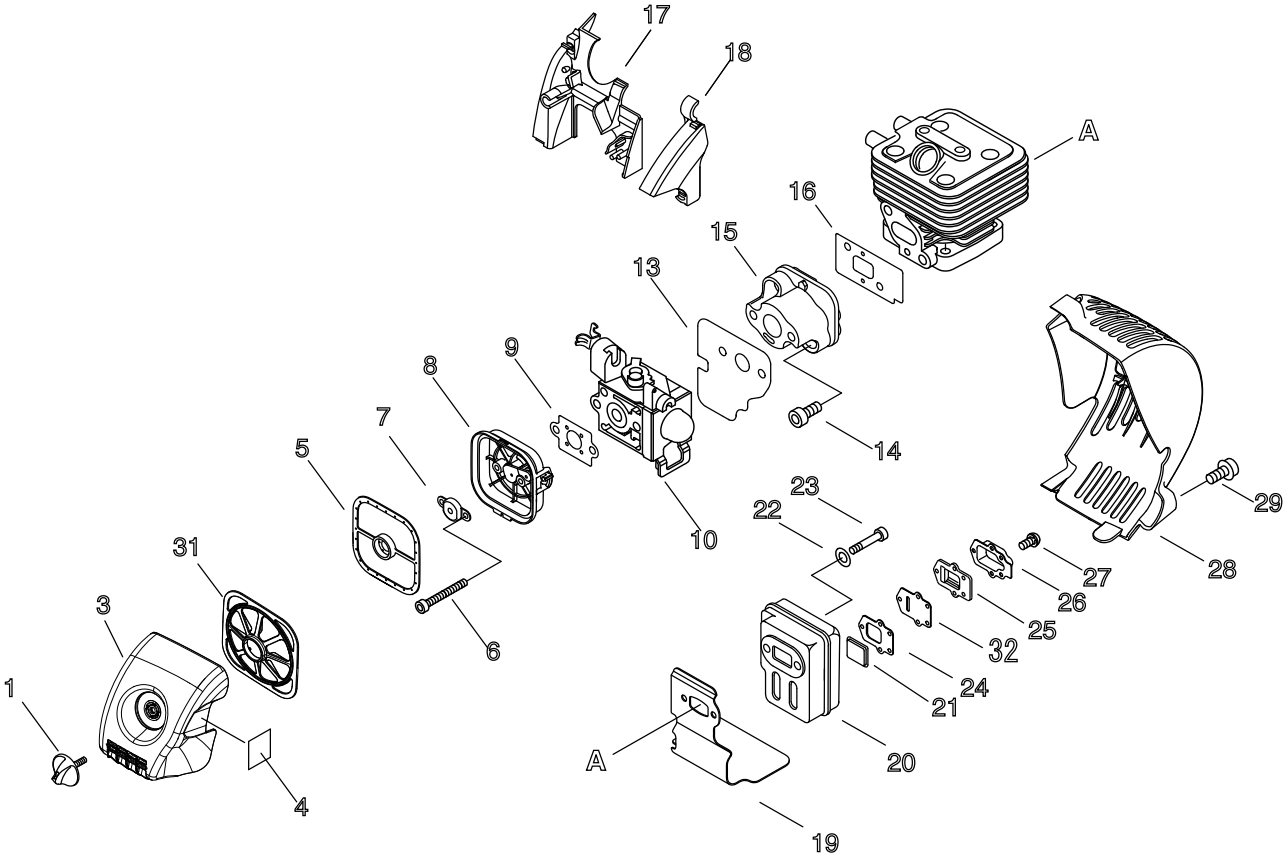

3. AIR CLEANER, CARBURETOR, MUFFLER

KEY	LV	PART NUMBER	Q'TY	DESCRIPTION	REMARKS	NOTE1	NOTE2
28		P021-011200	1	COVER,MUFFLER KIT			
29		900106-05014	2	BOLT, H.S. 5*14	5*14		
32		A313-001070	1	GUIDE, EXHAUST