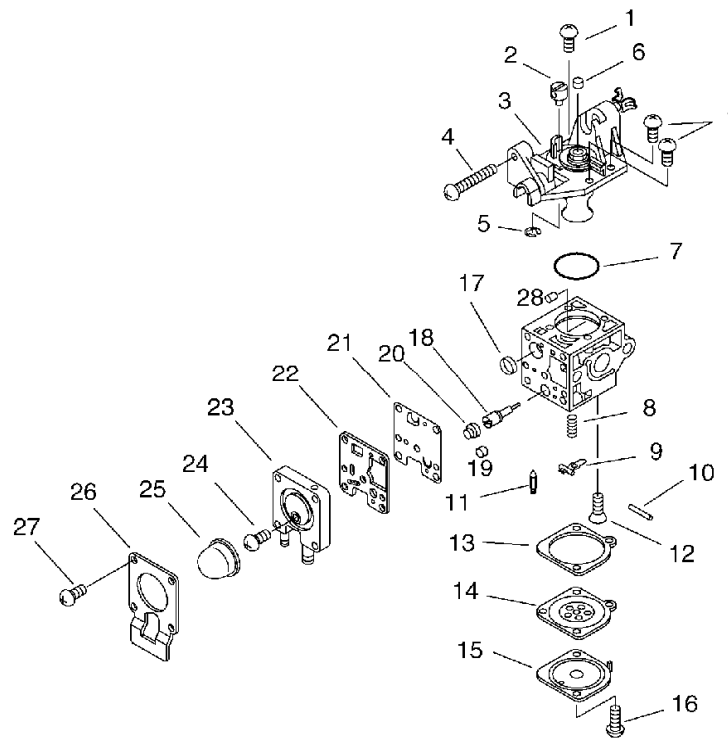

7. CARBURETOR

KEY	LV	PART NUMBER	Q'TY	DESCRIPTION	REMARKS	NOTE1	NOTE2
		A021-001591	1	CARBURETOR,DIAPHRAGM	RB-K90		
1	+	125344-13931	3	SCREW			
2	+	P005-002090	1	POST			
3	+	P005-002000	1	COVER ASY, ROTOR			
4	+	P005-000100	1	SCREW,THROTTLADJUST			
5	+	P005-000190	1	E-RING			
6	+	P005-001270	1	PLUG, H AJUST SCREW			
7	+	P005-000280	1	O-RING			
8	+	P005-000940	1	SPRING, METER. LEVER			
9	+	125323-08260	1	ARM, VALVE			
10	+	125338-13930	1	PIN, METERING ARM			
11	+	125337-08260	1	VALVE, INLET NEEDLE			
12	+	125339-42030	1	SCREW			
13	+	P005-000200	1	GASKET, METERING			
14	+	P005-001780	1	DIAPHRAGM			
15	+	125342-52130	1	COVER, DIAPHRAGM			
16	+	125344-52130	1	SCREW			
17	+	P005-000010	1	STRAINER			
18	+	P005-001260	1	SCREW,MAINN MIXTURE			
19		P005-001270	1	PLUG, H AJUST SCREW			
20	+	P005-001250	1	RETAINER,PLUG BALL			
21	+	P005-000510	1	DIAPHRAGM, PUMP			
22	+	P005-000520	1	GASKET, PUMP			
23	+	P005-001890	1	BASE, ASY PRIMER			
24	+	P005-000270	1	SCREW			
25	+	125381-08660	1	PUMP, PRIMING