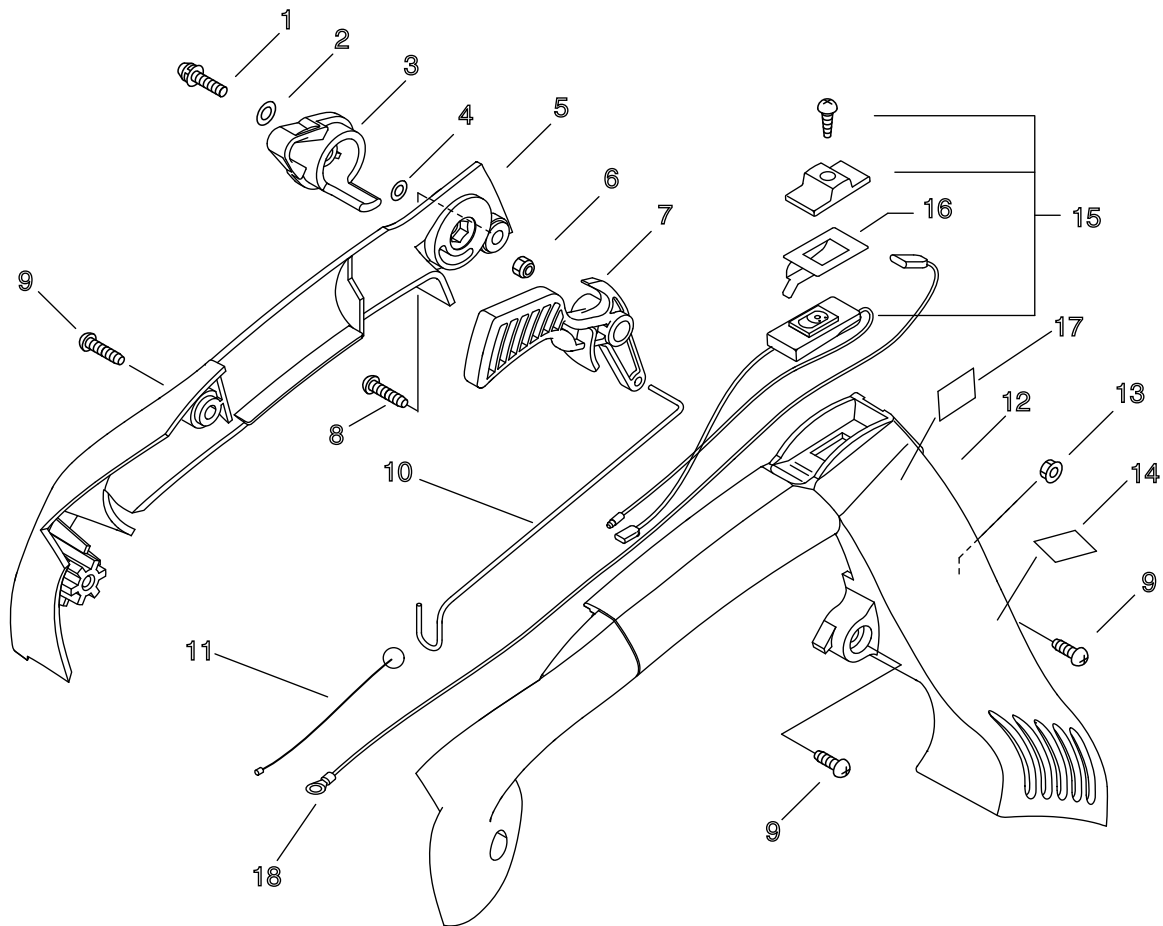

3. AIR CLEANER, CARBURETOR, MUFFLER

KEY	LV	PART NUMBER	Q'TY	DESCRIPTION	REMARKS	NOTE1	NOTE2
1		V299-000250	1	KNOB,FASTENER			
2		131911-03460	1	WASHER			
3		A232-000340	1	LID,CLEANER	ID#1220		
4		X506-000090	1	LABEL,CHOKE			
5		A226-000470	1	ELEMENT, AIR FILTER			
5		A226-000471	1	ELEMENT, AIR FILTER			
6		900105-05060	2	BOLT, H.S. 5*60	5*60		
7		A244-000070	1	PLATE,PREVENT			
8		P021-010980	1	CLEANER CASE ASY			
9		130016-42031	1	GASKET, INTAKE			
10		A021-001591	1	CARBURETOR,DIAPHRAGM	RB-K90		
13		V103-000400	1	GASKET,INTAKE			
14		900162-05025	2	BOLT, H.S. 5*25	5*25 W,SW		
15		A200-000280	1	INSULATOR, INTAKE			
16		V103-000390	1	GASKET,INTAKE			
17		A160-000830	1	COVER,CYLINDER			
18		C459-000010	1	COVER,THROTTLE			
19		V104-000820	1	GASKET,EXHAUST	NP7002		
20		A300-000810	1	MUFFLER, EXHAUST			
21		A310-000070	1	SCREEN, ARRESTOR	22*28*3		
22		900603-00005	2	WASHER 5	5.5*12*0.8		
23		V203-000190	2	BOLT,5	AN A2-70		
24		V104-000940	1	GASKET,EXHAUST	T:0.5		
25		A313-000840	1	GUIDE, EXHAUST	20.5*3		
26		A313-000850	1	GUIDE, EXHAUST	ID#1190		
27		91367-04010	5	SCREW	4*10/SW(SUS)		

4. HANDLE

KEY	LV	PART NUMBER	Q'TY	DESCRIPTION	REMARKS	NOTE1	NOTE2
1		900238-05025	1	SCREW 5*25	5*25		
2		900602-00005	1	WASHER 5	5.3*10*1		
3		C453-000260	1	LEVER, THROTTLE			
4		900603-00005	1	WASHER 5	5.5*12*0.8		
5		C411-000010	1	LID,HANDLE	PB-251		
6		900562-50005	1	LOCKNUT 5	5		
7		C450-000241	1	CONTROL, THROTTLE			
8		900253-05025	1	SCREW 5*25	5*25		
9		900253-05020	3	SCREW 5*20	5*20		
10		C454-000130	1	ROD, THROTTLE			
11		V431-000000	1	CABLE,INNER			
12		C400-000471	1	HANDLE, FRONT			
13		V263-000070	1	NUT,5			
14		X505-002310	1	LABEL,CAUTION	HOT CAUTION		
15		A440-000770	1	SWITCH, ON OFF	CA104/187 L140		
16		V486-000070	1	TERMINAL,LEAD	C2801P-1/4H		
17		890157-06560	1	LABEL, SWITCH			
18		V485-000830	1	LEAD	187 / LA105 L250		