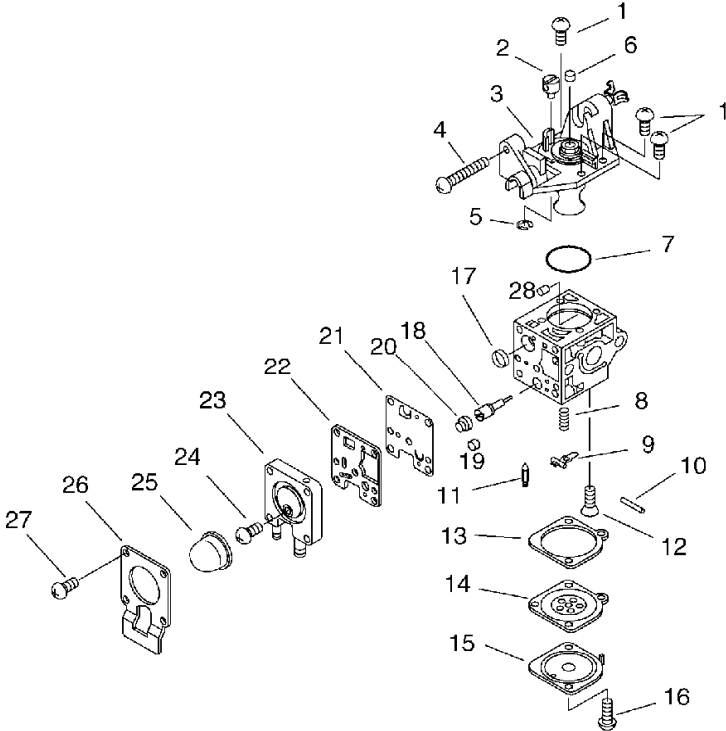

7. CARBURETOR

KEY	LV	PART NUMBER	Q'TY	DESCRIPTION	REMARKS	NOTE1	NOTE2
26	+	P005-000250	1	RETAINER			
27	+	P005-001900	4	SCREW			
28	+	P005-001000	1	ROLLER, GUIDE