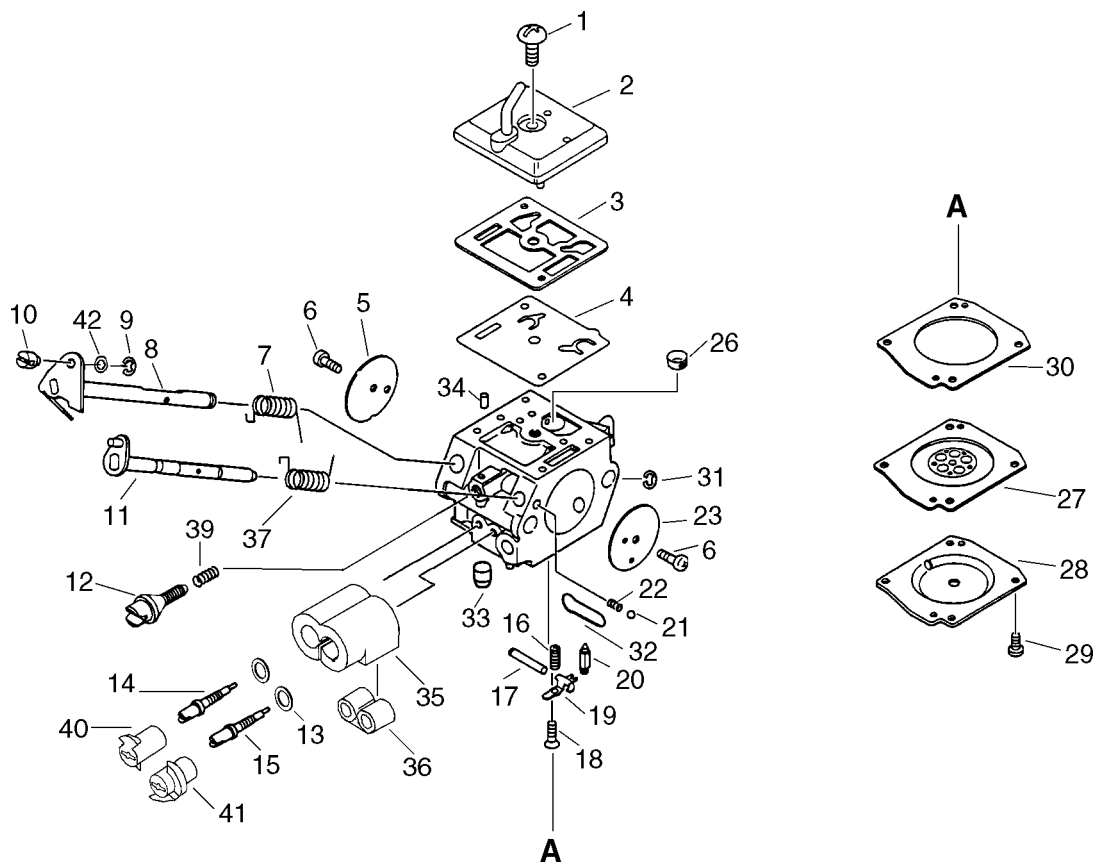

KEY	LV	PART NUMBER	Q'TY	DESCRIPTION	REMARKS
		A021-000951	1	CARBURETOR,DIAPHRAGM	
1	+	125310-13930	1	SCREW	
2	+	125324-54430	1	COVER, PUMP	
3	+	P005-001430	1	GASKET, PUMP	
4	+	P005-001420	1	DIAPHRAGM, PUMP	
5	+	125316-54430	1	VALVE, THROTTLE	
6	+	125314-51230	2	SCREW	
7	+	125313-54430	1	SPRING, THRT. RETURN	
8	+	P005-001610	1	SHAFT ASY,THROTTLE	
9	+	125327-13930	1	CLIP	
10	+	P005-001860	1	SWIVEL	
11	+	P005-001490	1	SHAFT, CHOKE	
12	+	P005-001480	1	SCREW,THROTTLEADJUST	
13	+	125353-20560	2	WASHER	
14	+	P005-001460	1	SCREW, IDLE MIXTURE	
15	+	P005-001450	1	SCREW,MAINN MIXTURE	
16	+	125322-11520	1	SPRING, COIL	
17	+	125338-13930	1	PIN, METERING ARM	
18	+	125339-13930	1	SCREW	
19	+	125323-08260	1	ARM, VALVE	
20	+	125337-08260	1	VALVE, INLET NEEDLE	
21	+	125336-33330	1	BALL, STEEL	
22	+	125335-33330	1	SPRINGT, FRICTION