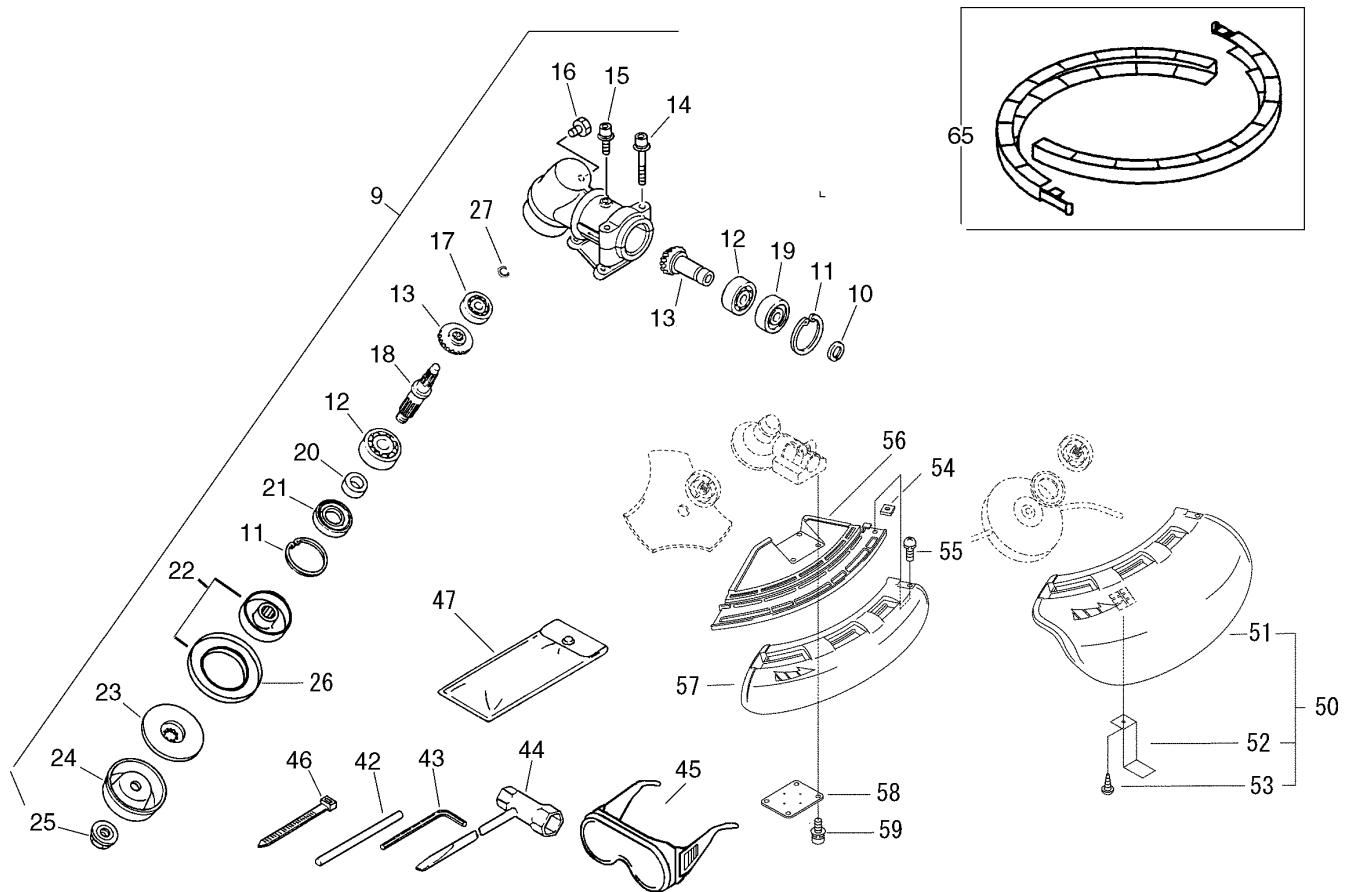

KEY	LV	PART NUMBER	Q'TY	DESCRIPTION	REMARKS
9		P021-017200	1	CASE ASY,GEAR	
10	+	900701-00015	1	CIRCLIP 15	
11	+	900702-00035	2	CIRCLIP 35	
12	+	94060-06202	2	BEARING, BALL	
13	+	610300-47530	1	GEAR SET	
14	+	91118-05035	2	BOLT	
15	+	91119-05012	1	BOLT	
16	+	610434-50031	1	BOLT 8* 8	
17	+	900807-06001	1	BEARING, BALL 6001	
18	+	C534-000520	1	SHAFT, GEAR	
19	+	900813-06202	1	BEARING, BALL 6202Z	
20	+	610334-06230	1	SPACER, OILSEAL	
21	+	610413-47530	1	OILSEAL IS 20 35 7	
22	+	C535-000441	1	FIXTURE, BLADE	
26	++	610352-56830	1	PLATE, CUP	
23	+	C535-000460	1	FIXTURE, BLADE	
24	+	V151-000040	1	PLATE, CUP	
25	+	610320-47530	1	NUT, LOCK	
27	+	900701-00012	1	CIRCLIP 12	
42		X606-000080	1	TOOL, BAR	
43		895610-00130	1	L-WRENCH (4MM)	
44		X602-000020	1	TOOL, WRENCH	
45		X690-000050	1	GOGGLE	
46		178121-43230	1	BAND