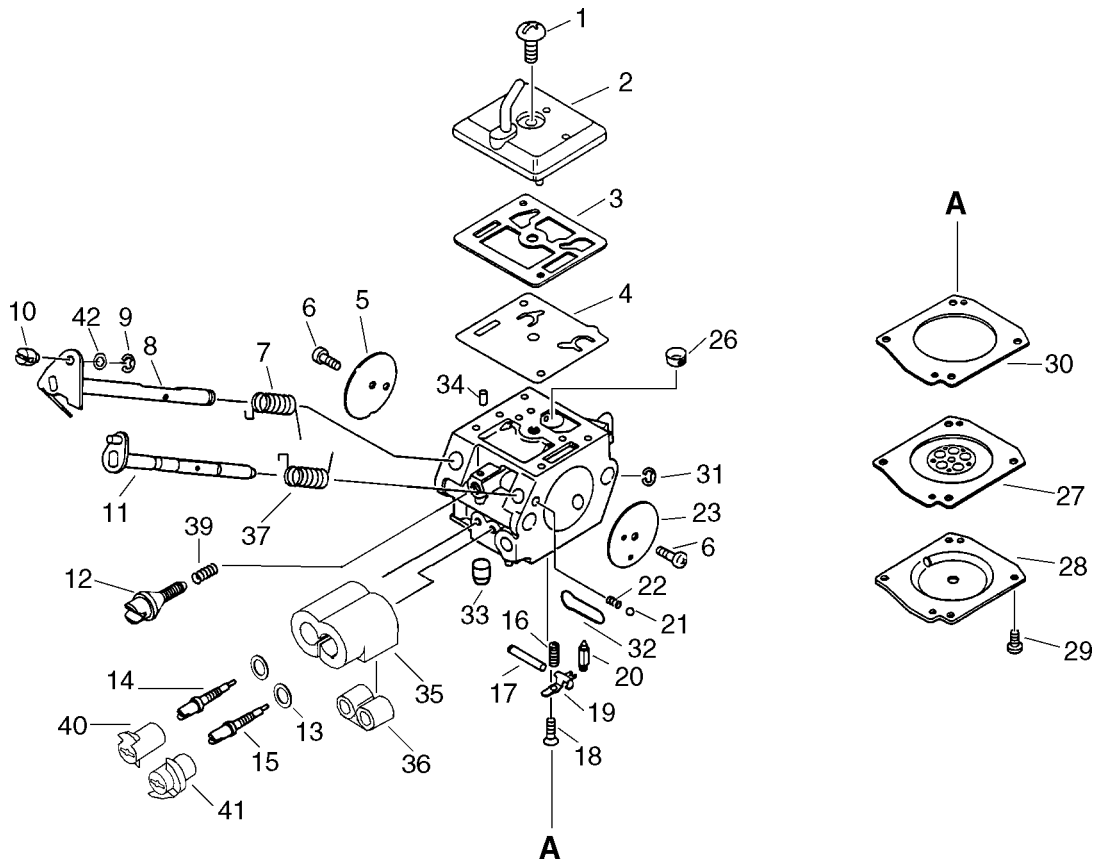

KEY	LV	PART NUMBER	Q'TY	DESCRIPTION	REMARKS
23	+	125332-33330	1	VALVE, CHOKE	
26	+	125326-08360	1	STRAINER	
27	+	125341-54430	1	DIAPHRAGM	
28	+	P005-001850	1	COVER, DIAPHRAGM	
29	+	125344-52130	4	SCREW	
30	+	P005-001440	1	GASKET, METERING	
31	+	125327-15130	1	CLIP	
32	+	125345-15130	1	PLUG, WELCH	
33	+	P005-001470	1	NOZZLE, CHECK VALVE	
34	+	125378-13930	1	PIECE, FRICTION	
35	+	P005-001510	1	RETAINER, LIMIT CAP	
36	+	P005-001500	1	SCREW, BOOT ADJUST	
37	+	P005-001560	1	SPRING, CHOKE RETURN	
39	+	125333-08560	1	SPRING, ADJUST SCREW	
40	+	P005-001530	1	LIMITER, TEMPER	
41	+	P005-001520	1	LIMITER, TEMPER	
42	+	P005-001870	1	WASHER