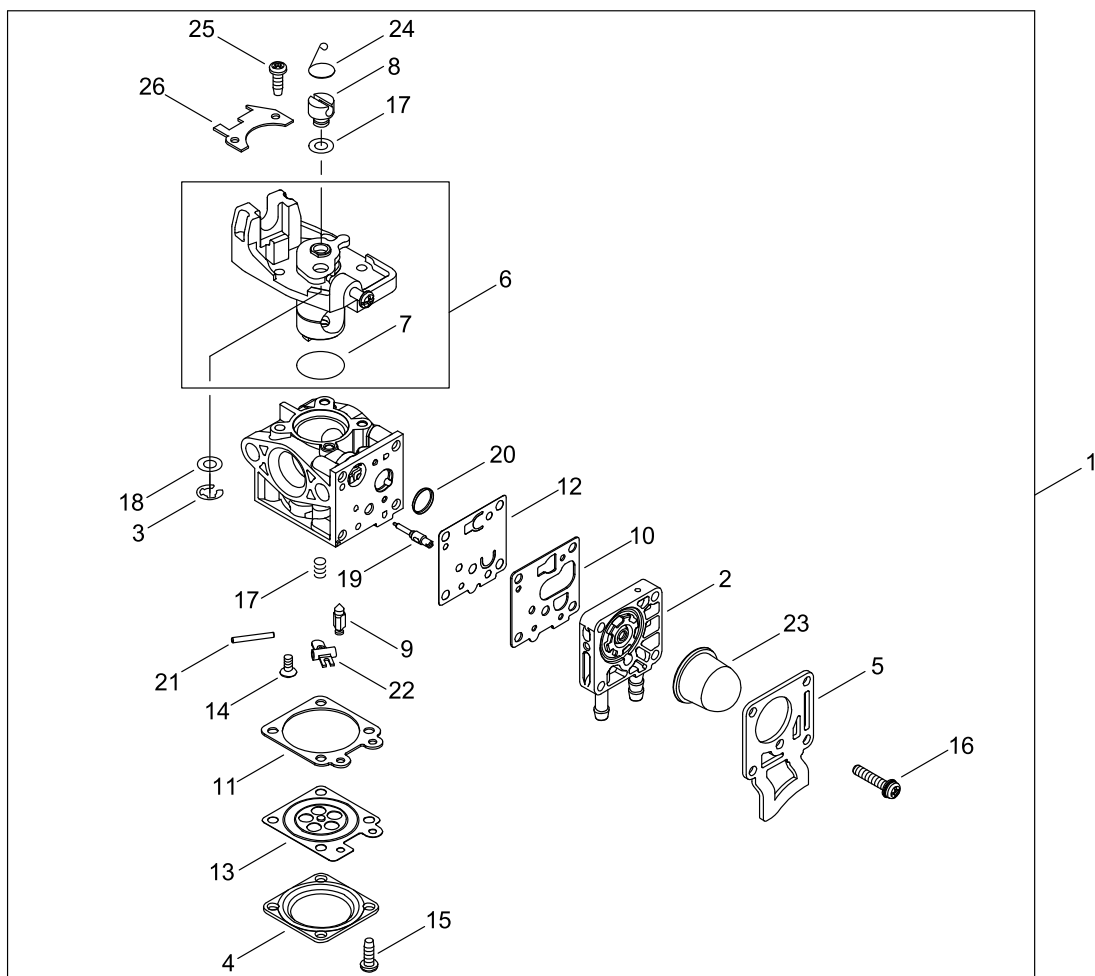

CARBURETOR

CARBURETOR

Key No.	LV (+)	Part No	Description	Qty	Standard
1		A021-004601	CARBURETOR, DIAPHRAGM	1	WYG-9" ..
2	+	P003-006120	BODY ASSEMBLY, PUMP	1	
3	+	123173-07930	CLIP	1	
4	+	123142-03930	COVER, M. DIAPHRAGM	1	
5	+	P003-006500	COVER, FUEL PUMP	1	
6	+	P003-006140	VALVE, THROTTLE	1	
7	++	P003-004480	O-RING	1	
8	+	P003-005850	SWIVEL	1	
9	+	123137-19830	VALVE, INLET NEEDLE	1	
10	+	P003-004530	GASKET, FUEL PUMP	1	
11	+	123140-27230	GASKET, M. DIAPHRAGM	1	
12	+	P003-004540	DIAPHRAGM, FUEL PUMP	1	
13	+	P003-001670	DIAPHRAGM, METERING	1	
14	+	P003-005860	SCREW	1	
15	+	P003-004560	SCREW	4	
16	+	P003-004570	SCREW	4	
17	+	P003-005870	SPRING	1	
18	+	P003-001710	WASHER	2	
19	+	P003-005880	NEEDLE	1	
20	+	123126-10631	SCREEN, INLET	1	
21	+	123138-03930	PIN, METERING LEVER	1	
22	+	P003-001630	LEVER, METERING	1	
23	+	123181-09560	PUMP, PRIMER	1	
24	+	P003-005890	CLIP	1	
25	+	123114-40630	SCREW	3	
26	+	P003-005900	PLATE	1