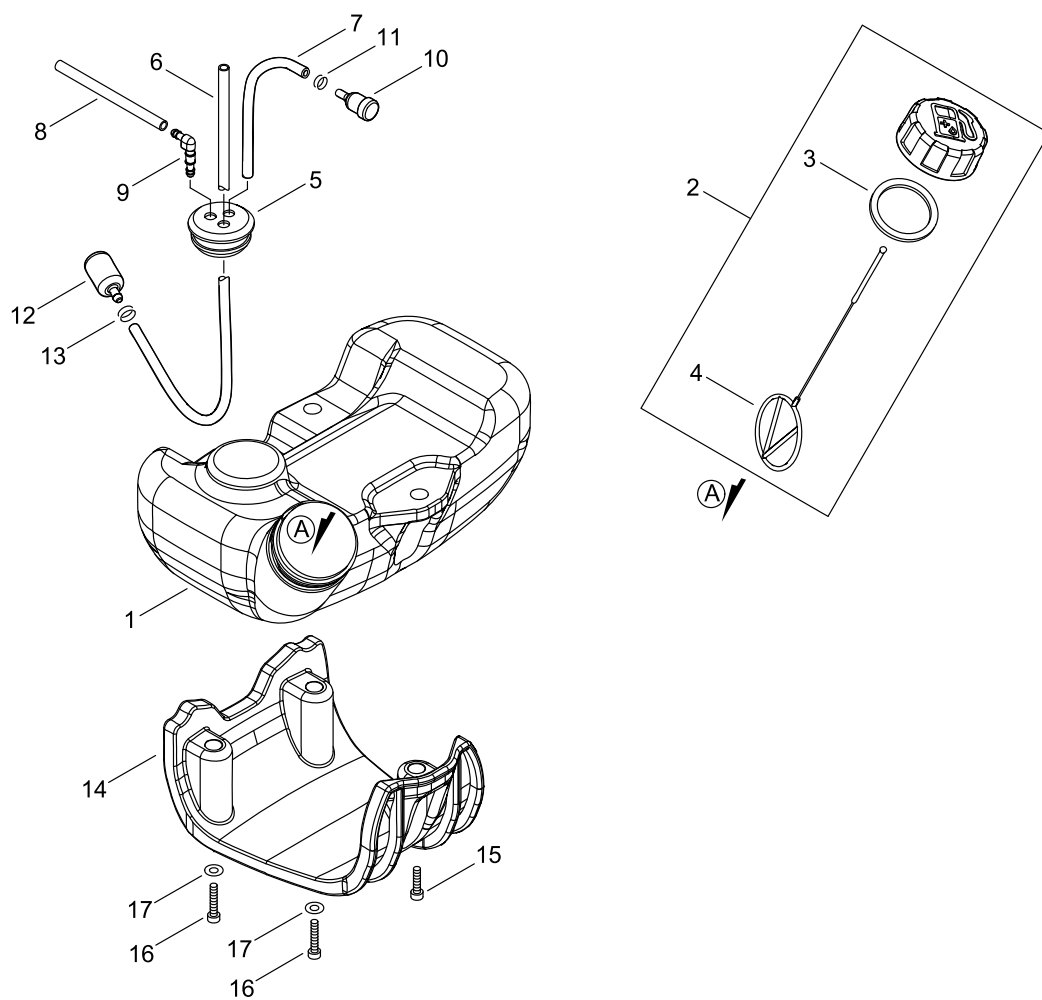

FUEL TANK

FUEL TANK

Key No.	LV (+)	Part No	Description	Qty	Standard
1		A350-002350	TANK, FUEL	1	
2		P021-012210	CAP,FUEL ASY	1	
3	+	131016-55830	GASKET, FUEL CAP	1	
4	+	A365-000060	CONNECTOR,CAP	1	L=123
5		132115-55930	GROMMET, FUEL	1	
6		V471-001230	PIPE	1	3*5*210 NBR
7		132010-06530	PIPE 3*6* 85	1	3*6* 85
8		132012-56030	PIPE	1	3*6*80 YL
9		V186-000500	JOINT,PIPE	1	
10		A356-000031	VALVE,CHECK	1	
11		V490-001230	CLIP	1	
12		A369-000470	STRAINER, FUEL	1	
13		V490-001240	CLIP	1	
14		A175-000040	STAND	1	
15		V805-000160	BOLT, TORX 5	1	TB-5*20 10.9
16		V805-000170	BOLT, TORX 5	2	TB-5*25 10.9
17		900602-00005	WASHER	2	5.3*10*1