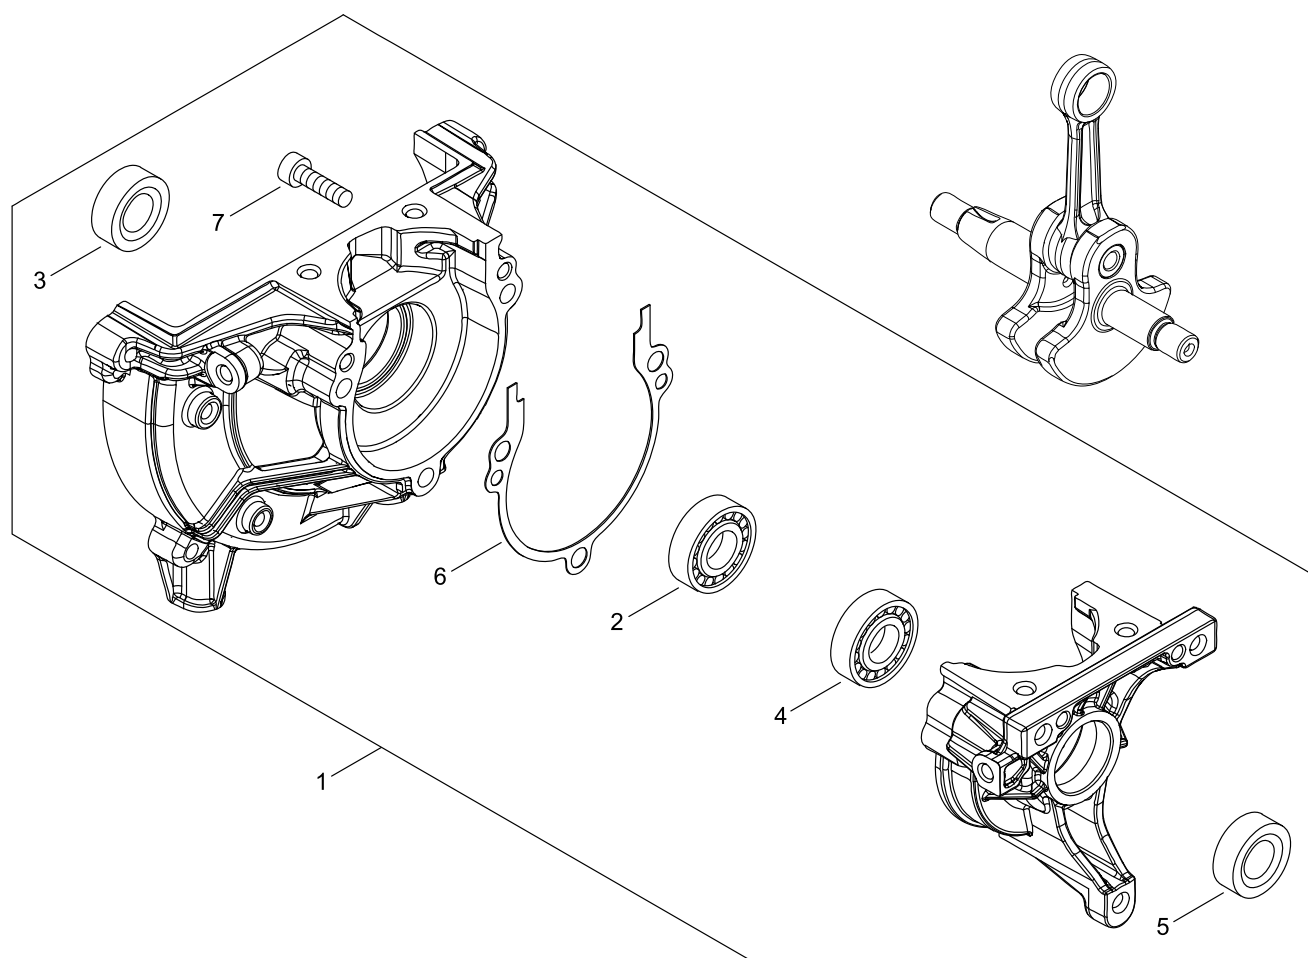

CRANKCASE

CRANKCASE

Key No.	LV (+)	Part No	Description	Qty	Standard
1		P021-050850	CRANKCASE KIT	1	
2	+	900800-36001	BEARING, BALL	1	6001/C3
3	+	100212-42031	OILSEAL	1	ISCD 12*22*4.5
4	+	900810-36000	BEARING, BALL	1	6000
5	+	V503-000040	SEAL,OIL 10	1	ISCD 10*20*5F
6	+	V102-000300	GASKET,CRANKCASE	1	
7	+	V805-000220	BOLT, TORX 5	3	TB-5*25 12.9