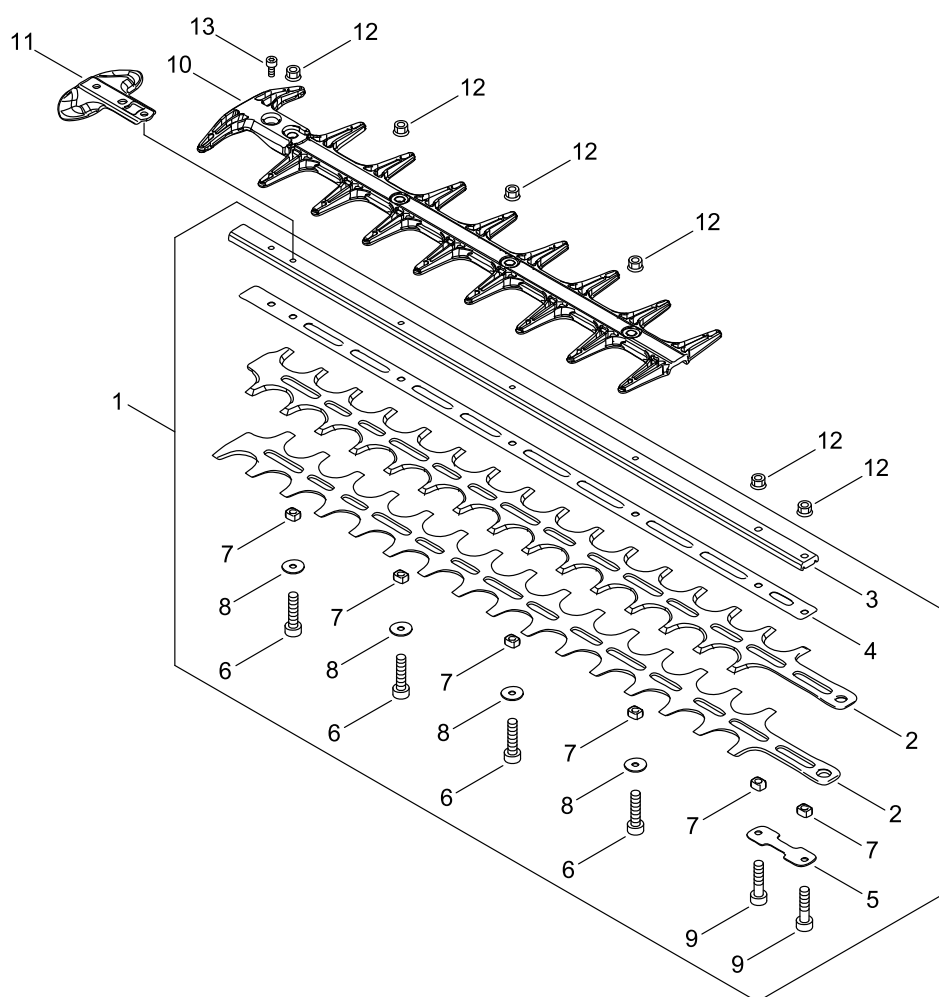

CUTTING BLADE

CUTTING BLADE

Key No.	LV (+)	Part No	Description	Qty	Standard
1		X041-000630	CUTTER,ASM	1	
2	+	X411-001360	CUTTER	2	
3	+	X425-001030	SUPPORT,CUTTER	1	
4	+	X425-001040	SUPPORT,CUTTER	1	
5	+	V150-004330	PLATE,EYE	1	
6	+	V805-000170	BOLT, TORX 5	4	TB-5*25 10.9
7	+	V353-000250	COLLAR	6	9*7.45*5.3
8	+	V303-000290	WASHER	4	
9	+	V805-000180	BOLT, TORX 5	2	TB-5*30 12.9
10		X431-000250	BLUNT	1	
11		E278-000311	PROTECTOR	1	NEW-SHC
12		92108-05000	NUT, FLANGE	6	
13		V805-000120	BOLT, TORX 5	1	TB-5*8 10.9