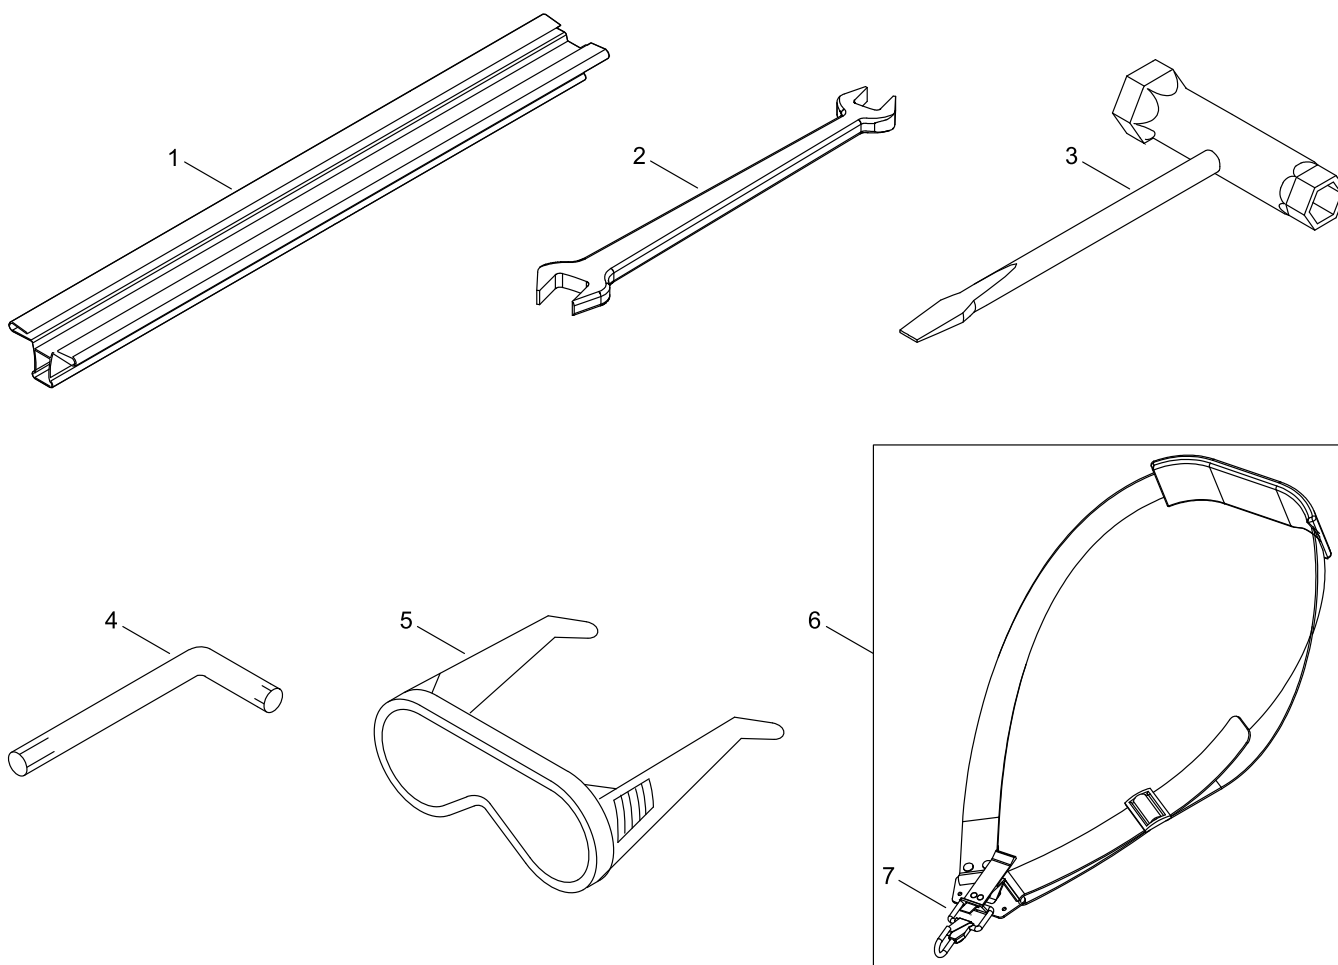

ACCESSORIES

ACCESSORIES

Key No.	LV (+)	Part No	Description	Qty	Standard
1		X495-000770	SCABBARD, BLADE	1	L=560MM W=71MM
2		895112-00330	SPANNER 8*10	1	
3		895415-66630	WRENCH, SPCKET	1	
4		X605-000170	TOOL, L WRENCH	1	
5		X690-000080	GOGGLE	1	SI CHINA, Z87.1
6		C062-000390	STRAP ASSY	1	
7	+	C649-000200	HOOK	1