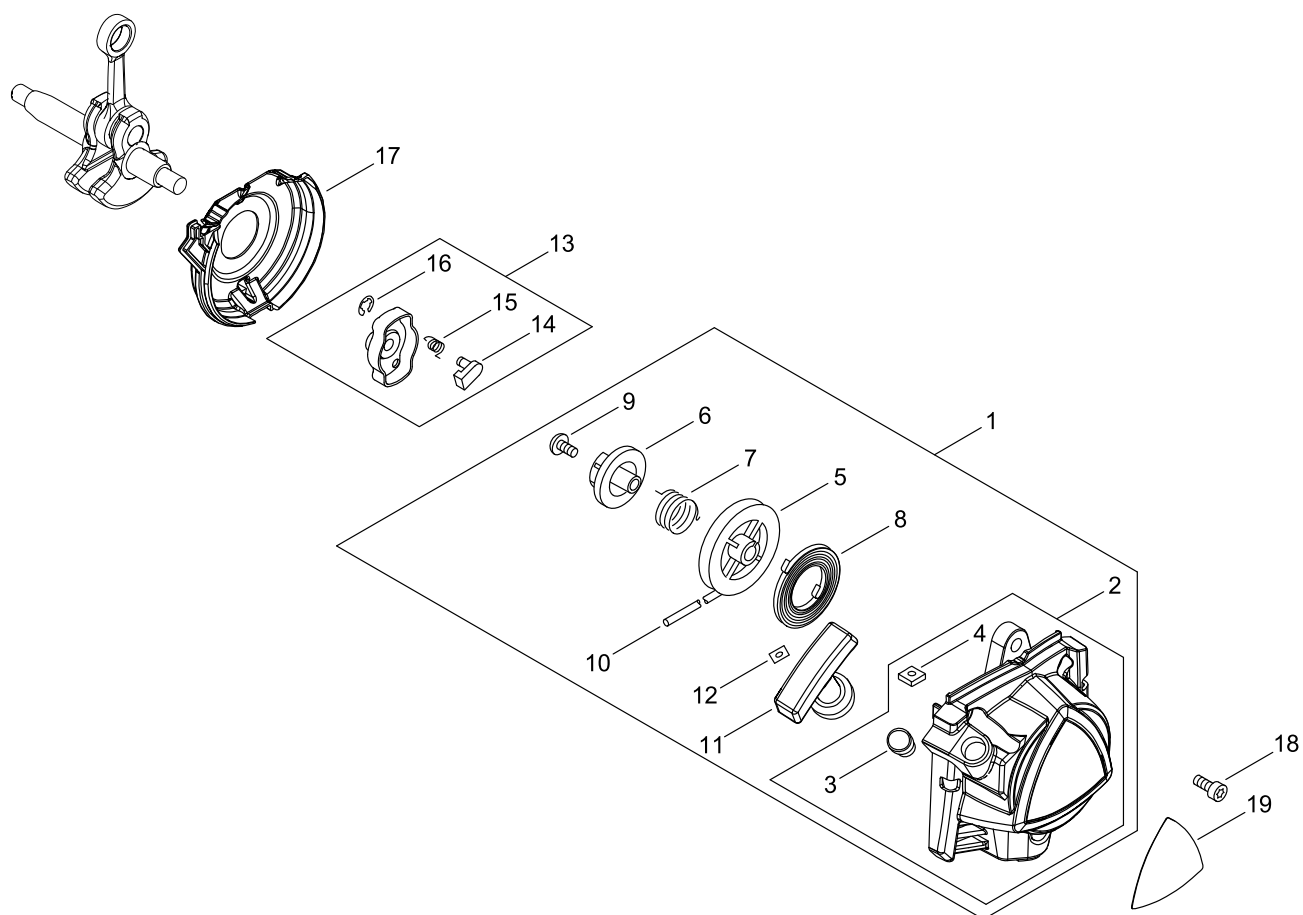

RECOIL STARTER, PULLY

RECOIL STARTER, PULLY

Key No.	LV (+)	Part No	Description	Qty	Standard
1		A051-003220	STARTER,RECOIL ASY	1	
2	+	P022-043670	STATER CASE	1	
3	++	P022-045770	GUIDE, ROPE	1	
4	++	P022-022010	NUT	2	
5	+	P022-033320	DRUM, STARTER	1	
6	+	P022-033310	PLATE, CAM	1	
7	+	P022-008270	SPRING,DAMPER	1	
8	+	177220-40630	SPRING, REWIND	1	
9	+	177236-61830	SCREW	1	
10	+	P022-022110	ROPE, STARTER	1	
11	+	177228-27030	GRIP, STARTER	1	
12	+	P022-037670	STOPPER, ROPE	1	
13		A052-000180	PULLEY,ASM STARTER	1	
14	+	P022-006850	PAWL, STARTER	2	
15	+	P022-006510	SPRING, RETURN	2	
16	+	P022-002100	E-RING	2	4
17		A127-000470	COVER,DUST	1	
18		V805-000140	BOLT, TORX 5	3	TB-5*12 10.9
19		X547-003370	LABEL,ECHO	1	ECHO+ HCA-2620ES