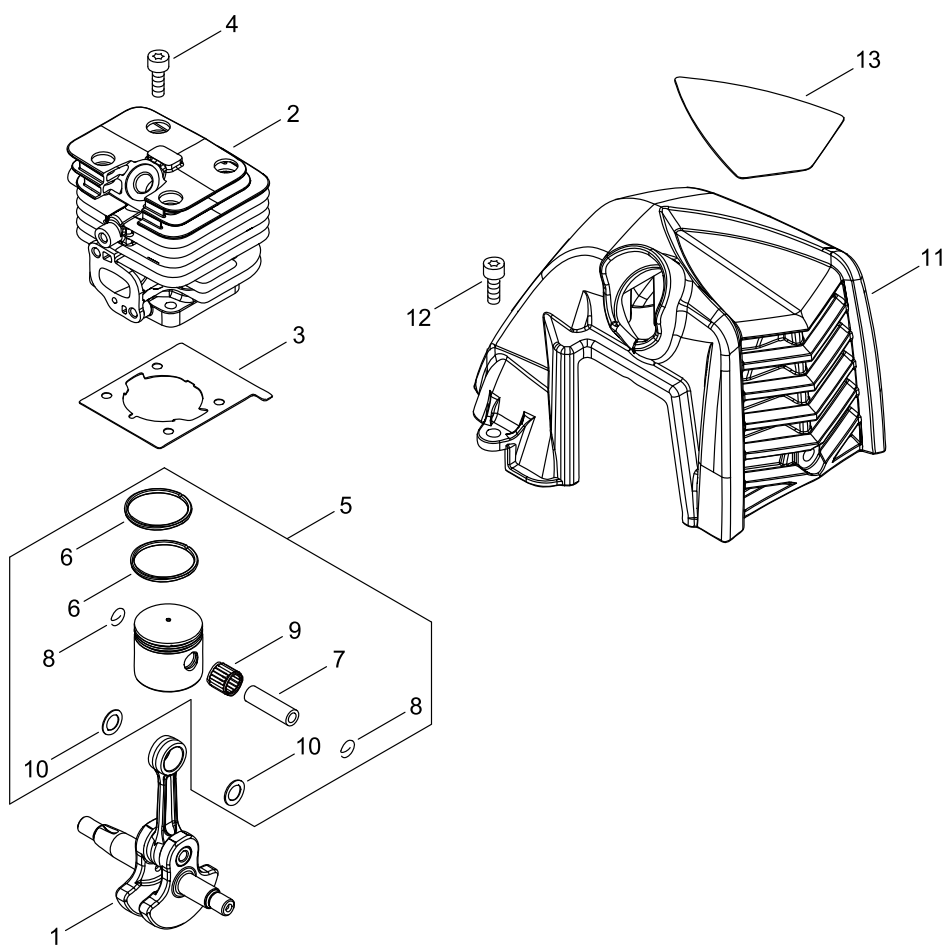

HCA-2620ES-HD

Serial number: 37001001-99999999

Last update date: 06/24/2020

TABLE OF CONTENTS

CYLINDER, PISTON, CRANKSHAFT.....	1
CRANKCASE	3
MAGNETO.....	5
CLUTCH.....	7
AIR CLEANER, CARBURETOR.....	9
CARBURETOR.....	11
FUEL TANK.....	13
MUFFLER	15
RECOIL STARTER, PULLY	17
GEAR CASE.....	19
CUTTING BLADE.....	23
MAIN PIPE	25
THROTTLE	27
ACCESSORIES.....	29

CYLINDER, PISTON, CRANKSHAFT

CYLINDER, PISTON, CRANKSHAFT

Key No.	LV (+)	Part No	Description	Qty	Standard
1		A011-001460	CRANKSHAFT,ASY	1	
2		A130-002330	CYLINDER	1	
3		V100-000840	GASKET,CYL	1	
4		V805-000210	BOLT, TORX 5	4	TB-5*20 12.9
5		P021-050840	PISTON KIT	1	
6	+	A101-000010	RING,PISTON	2	
7	+	100013-35430	PIN, PISTON	1	6*9*27.8
8	+	100015-03931	CIRCLIP, PISTON PIN	2	
9	+	V554-000020	BEARING,NEEDLE 9	1	KTV-91212EG14-B2
10	+	100014-53630	SPACER, PISTON PIN	2	
11		A160-003280	COVER,CYLINDER	1	
12		V835-000010	BOLT, TORX 5	2	TB-5*12 10.9
13		X503-014720	LABEL,MODEL	1	HCA-2620ES

CLUTCH

CLUTCH

Key No.	LV (+)	Part No	Description	Qty	Standard
1		P100-002270	ARM,CLUTCH SET	1	
2		V451-001390	SPRING,TENSION	1	172N/34MM
3		175046-56030	SHAFT, CLUTCH	2	
4		175049-56030	WASHER	2	8.5*16*0.5
5		175048-05530	WASHER (I)	2	6.2*19*1.0
6		P100-005340	FAN COVER ASY	1	
7	+	A172-003142	COVER,FAN	1	
8	++	900330-40080	PIN F 4*8	2	4*8
9	+	900807-06001	BEARING, BALL 6001	2	6001V(LB)
10	+	A556-001760	DRUM,CLUTCH	1	
11	+	900702-00028	CIRCLIP 28	1	CR-28
12	+	900701-00012	CIRCLIP 12	1	CS-12
13		V805-000150	BOLT, TORX 5	2	TB-5*16 10.9
14		A413-000080	BOOT	1	
15		V805-000160	BOLT, TORX 5	2	TB-5*20 10.9
16		A575-000110	FIXTURE,MAIN PIPE	1	
17		V805-000170	BOLT, TORX 5	1	TB-5*25 10.9
18		900702-00042	CIRCLIP 42	1	CR-42
19		V490-001520	CLIP	1	