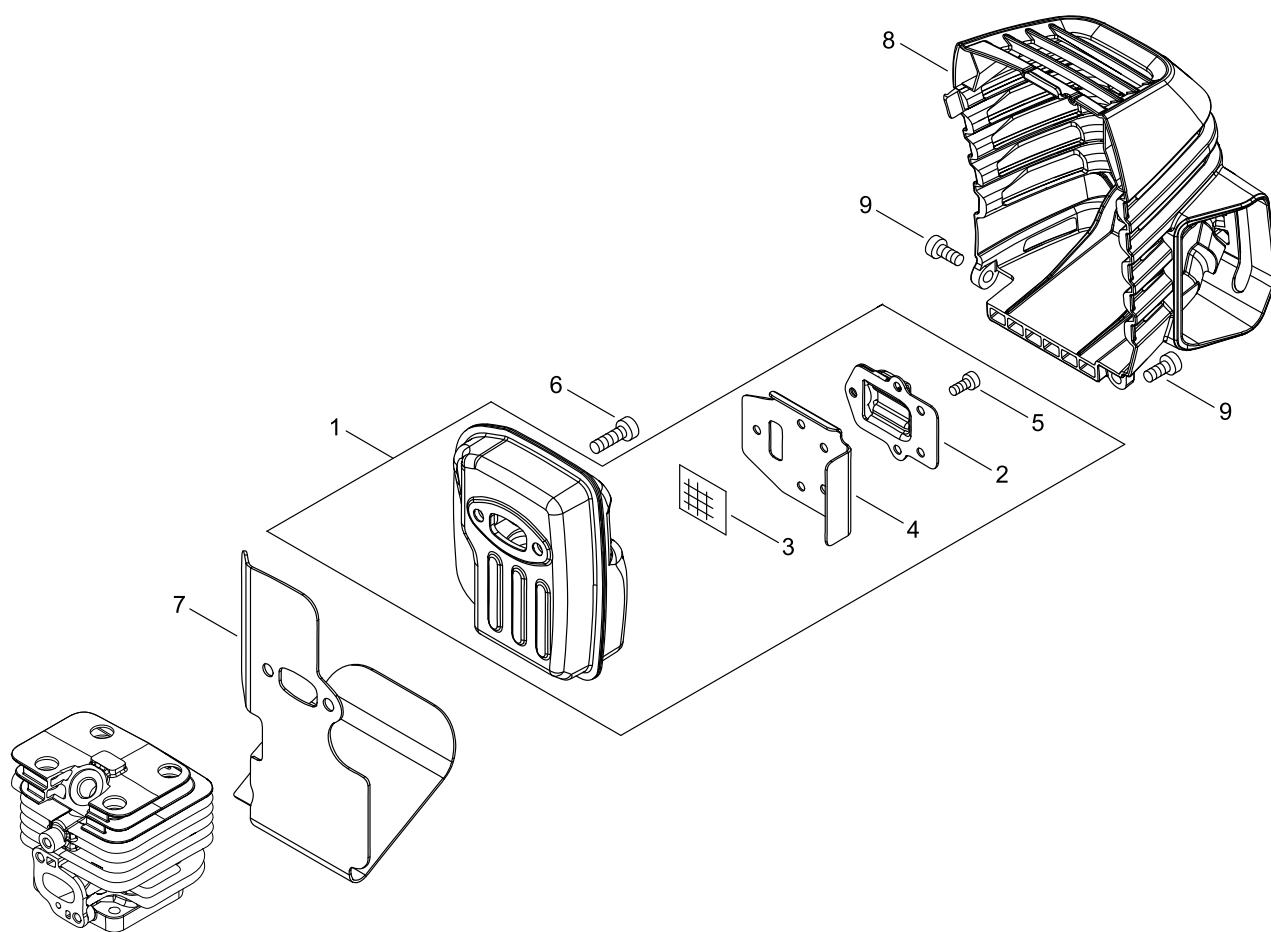

MUFFLER

MUFFLER

Key No.	LV (+)	Part No	Description	Qty	Standard
1		P100-004020	MUFFLER ASY	1	
2	+	A313-002060	GUIDE, EXHAUST	1	
3	+	145862-40630	SCREEN, MUFFLER	1	
4	+	V104-002300	GASKET,EXHAUST	1	
5	+	V804-000030	BOLT, TORX 4	5	TB-4*8 10.9
6		V805-000250	BOLT, TORX 5	2	TB-5*16 12.9
7		V104-002310	GASKET,EXHAUST	1	
8		A320-001200	COVER,MUFFLER	1	
9		V835-000010	BOLT, TORX 5	2	TB-5*12 10.9