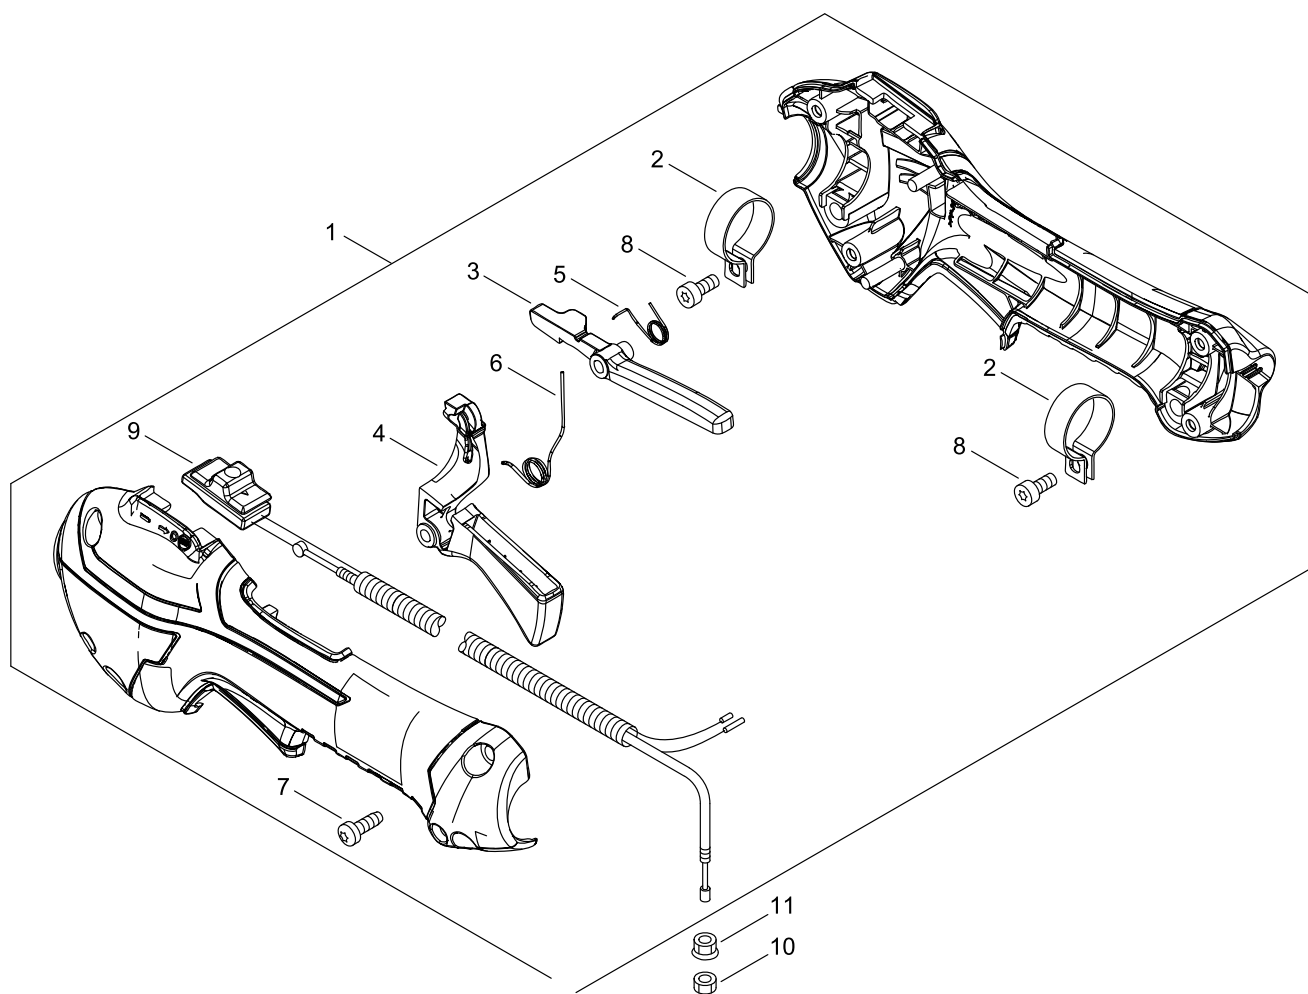

THROTTLE

THROTTLE

Key No.	LV (+)	Part No	Description	Qty	Standard
1		P100-005370	THROTTLE ASY	1	
2	+	V495-003020	BAND	2	
3	+	C460-000441	LOCKOUT, THROTTLE	1	SRM-225 REDESIGN
4	+	C453-000482	LEVER, THROTTLE	1	SRM-225 REDESIGN
5	+	V452-001510	SPRING,TORSION	1	LOCKOUT LEVER
6	+	V452-001520	SPRING,TORSION	1	THROTTLE LEVER
7	+	V805-000000	BOLT, TORX 5	4	TT-5*16 DG 10.9
8	+	V805-000150	BOLT, TORX 5	2	TB-5*16 10.9
9	+	P100-002240	CABLE ASY, CONTROL	1	
10		900502-00006	NUT 6 (3N)	1	3N6
11		900518-00006	NUT, FLANGE	1	6