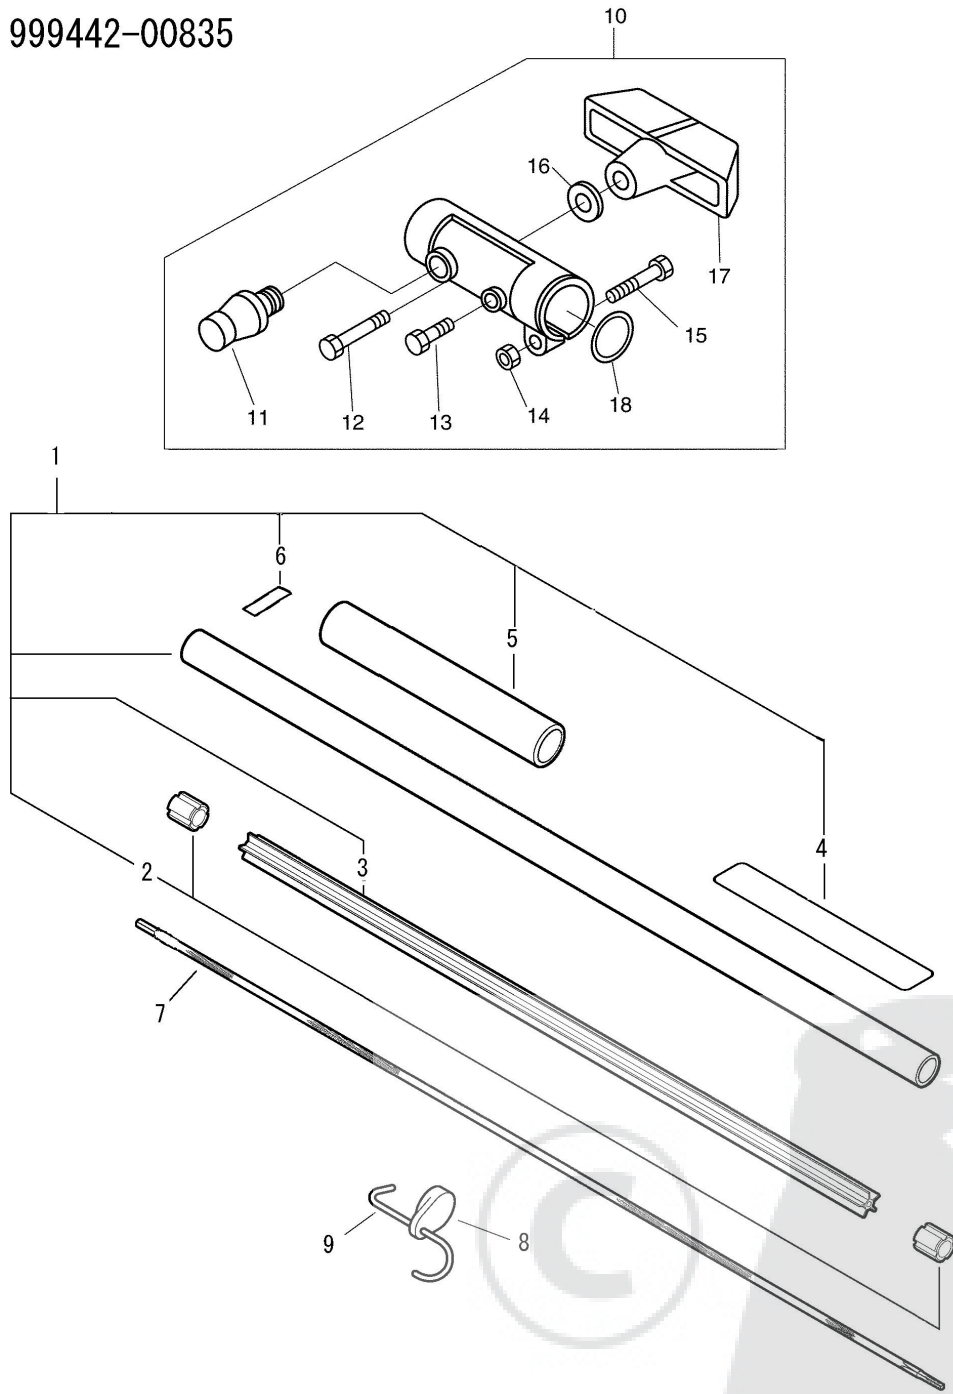

PAS 3'EXT(999442-00835), 00000000-00000000, EXTENTION
P014-001010-10Id, 2010/08/31

999442-00835

PAS 3'EXT(999442-00835), 00000000-00000000, EXTENTION
P014-001010-10ld, 2010/08/31

Key	Lv	Part no.	Part description	Quantity	Note1	Note2
1		C050-000810	PIPE, MAIN	1		
2	+	610246-44730	STOPPER	2		
3	+	C507-000170	LINER, FLEXIBLE	1		
4	+	X505-002400	LABEL, CAUTION	1		
5	+	351012-54330	GRIP	1		
6	+	890152-04930	LABEL, CAUTION	1		
7		C506-000110	SHAFT, FLEXIBLE	1		
8		C525-000010	CAP, MAIN PIPE	1		
9		C649-000120	HOOK	1		
10		C510-000180	COUPLING, MAIN PIPE	1		
12	+	91085-06040	BOLT	1		
13	+	V805-000130	BOLT, TORX 5	1		
14	+	900514-00006	NUT 6	1		
15	+	V806-000020	BOLT, TORX 6	1		
16	+	V304-000040	WASHER, CIRCULAR 6	1		
17	+	V299-000160	KNOB, FASTENER	1		
18	+	V312-000010	WASHER, CIRCULAR 18	1		