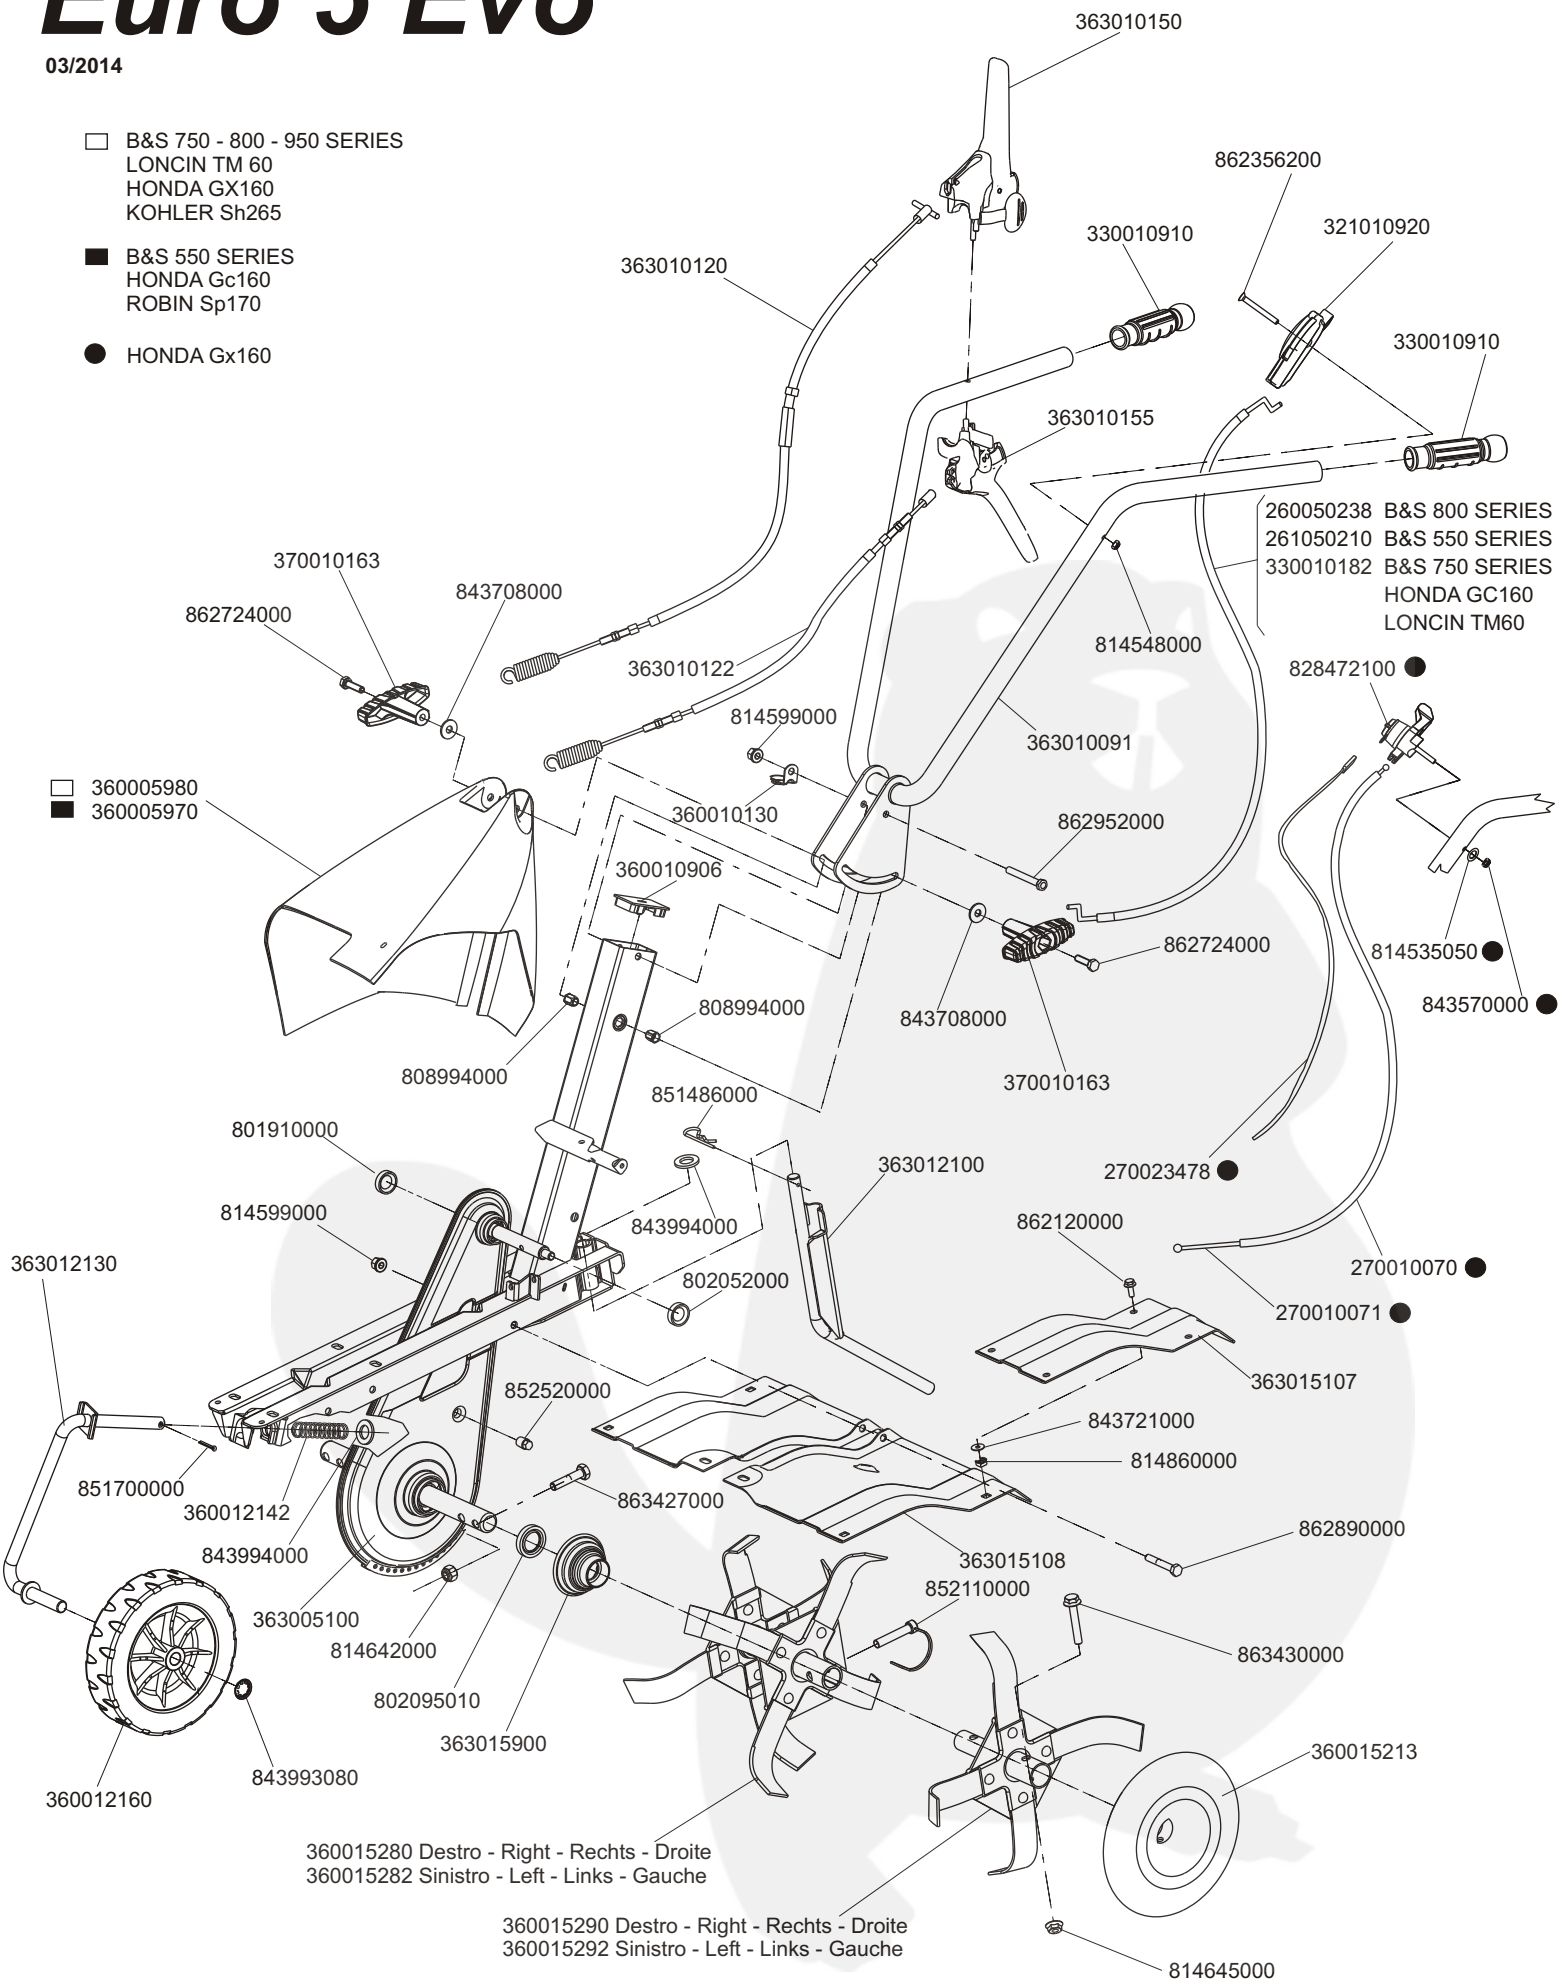

Euro 5 Evo

03/2014

□ B&S 750 - 800 - 950 SERIES
LONCIN TM 60
HONDA GX160
KOHLER Sh265

■ B&S 550 SERIES
HONDA Gc160
ROBIN Sp170

● HONDA Gx160

□ 360005980
■ 360005970

260050238 B&S 800 SERIES
261050210 B&S 550 SERIES
330010182 B&S 750 SERIES
HONDA GC160
LONCIN TM60

Euro 5 Evo

□ B&S 550 - 800 - 950 SERIES
HONDA Gc160 - Gx160

03/2014

■ B&S 750 SERIES
LONCIN TM 60
KOHLER Sh265