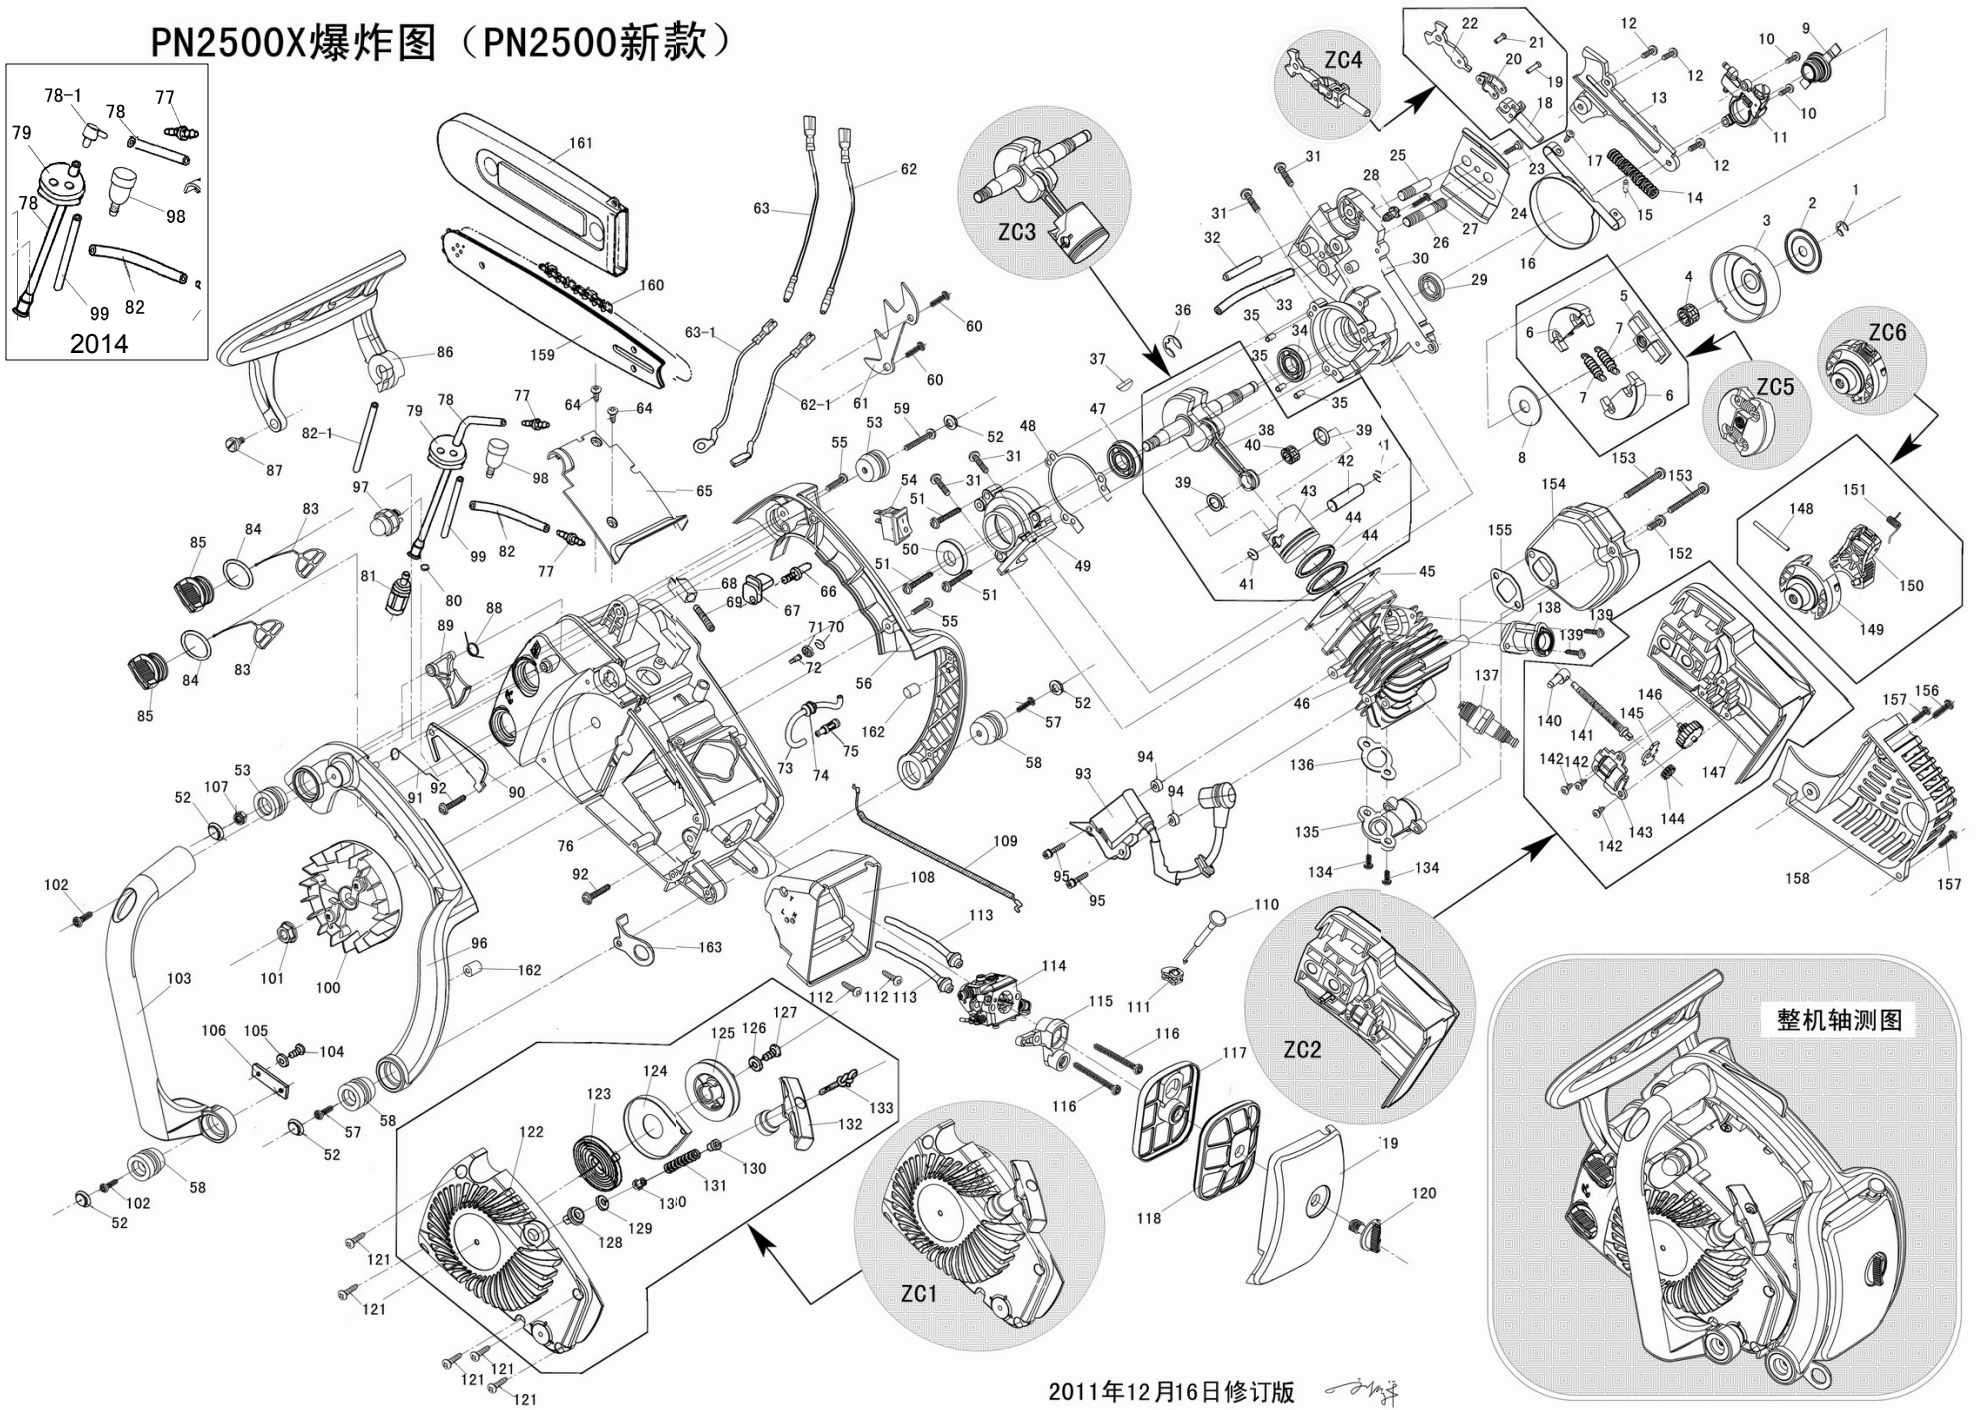

PN2500X爆炸图 (PN2500新款)

2014

PN2500X SPARE PARTS LIST

N°	REFERENCE	DESCRIPTION	QTY/PC
1	GNNP2500X-1	ring $\Phi 6$	1
2	GNNP2500X-2	washer-clutch plate	1
3	GNNP2500X-3	clutch plate	1
4	GNNP2500X-4	bearing needle-clutch	1
5	GNNP2500X-5	clutch retainer	1
6	GNNP2500X-6	clutch support	2
7	GNNP2500X-7	clutch spring	2
8	GNNP2500X-8	washer-clutch	1
9	GNNP2500X-9	gear warm	1
10	GNNP2500X-10	screwM4X12	2
11	GNNP2500X-11	oil pump assy	1
12	GNNP2500X-12	screwM4X12	3
13	GNNP2500X-13	coverplate-brake spring	1
14	GNNP2500X-14	brake spring	1
15	GNNP2500X-15	pin $\Phi 3 \times 8$	1
16	GNNP2500X-16	brake belt	1
17	GNNP2500X-17	screwST3.5X8	1
18	GNNP2500X-18	host lever-brake	1
19	GNNP2500X-19	long connect screw $\Phi 2.5 \times 15$	1
20	GNNP2500X-20	lever connect	1
21	GNNP2500X-21	short connect screw $\Phi 2.5 \times 10$	1
22	GNNP2500X-22	vice lever-brake	1
23	GNNP2500X-23	screwST4.2X14	1
24	GNNP2500X-24	cover plate	1
25	GNNP2500X-25	screw	1
26	GNNP2500X-26	STUD screw	1
27	GNNP2500X-27	screw ST4.8X13	1
28	GNNP2500X-28	oil mouth	1
29	GNNP2500X-29	small oil seal	1
30	GNNP2500X-30	right crank case	1
31	GNNP2500X-31	screw-cylinder	4
32	GNNP2500X-32	pin	1
33	GNNP2500X-33	oil outlet pipe	1
34	GNNP2500X-34	bearing	1
35	GNNP2500X-35	pin	3
36	GNNP2500X-36	ring $\Phi 9$	1
37	GNNP2500X-37	key-flywheel	1
38	GNNP2500X-38	crank shaft assy	1
39	GNNP2500X-39	washer	2
40	GNNP2500X-40	bearing-needle	1
41	GNNP2500X-41	snap	2
42	GNNP2500X-42	pin-piston	1
43	GNNP2500X-43	piston assy	1
44	GNNP2500X-44	ring-piston	2
45	GNNP2500X-45	gasket-cylinder	1
46	GNNP2500X-46	cylinder	1
47	GNNP2500X-47	bearing	1