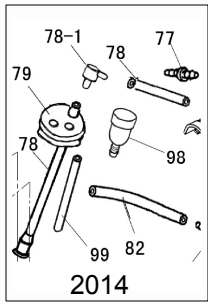

PN2500X爆炸图 (PN2500新款)

2014

PN2500X SPARE PARTS LIST

N°	REFERENCE	DESCRIPTION	QTY/PC
1	GNNP2500X-1	ring $\Phi 6$	1
2	GNNP2500X-2	washer-clutch plate	1
3	GNNP2500X-3	clutch plate	1
4	GNNP2500X-4	bearing needle-clutch	1
5	GNNP2500X-5	clutch retainer	1
6	GNNP2500X-6	clutch support	2
7	GNNP2500X-7	clutch spring	2
8	GNNP2500X-8	washer-clutch	1
9	GNNP2500X-9	gear warm	1
10	GNNP2500X-10	screwM4X12	2
11	GNNP2500X-11	oil pump assy	1
12	GNNP2500X-12	screwM4X12	3
13	GNNP2500X-13	coverplate-brake spring	1
14	GNNP2500X-14	brake spring	1
15	GNNP2500X-15	pin $\Phi 3 \times 8$	1
16	GNNP2500X-16	brake belt	1
17	GNNP2500X-17	screwST3.5X8	1
18	GNNP2500X-18	host lever-brake	1
19	GNNP2500X-19	long connect screw $\Phi 2.5 \times 15$	1
20	GNNP2500X-20	lever connect	1
21	GNNP2500X-21	short connect screw $\Phi 2.5 \times 10$	1
22	GNNP2500X-22	vice lever-brake	1
23	GNNP2500X-23	screwST4.2X14	1
24	GNNP2500X-24	cover plate	1
25	GNNP2500X-25	screw	1
26	GNNP2500X-26	STUD screw	1
27	GNNP2500X-27	screw ST4.8X13	1
28	GNNP2500X-28	oil mouth	1
29	GNNP2500X-29	small oil seal	1
30	GNNP2500X-30	right crank case	1
31	GNNP2500X-31	screw-cylinder	4
32	GNNP2500X-32	pin	1
33	GNNP2500X-33	oil outlet pipe	1
34	GNNP2500X-34	bearing	1
35	GNNP2500X-35	pin	3
36	GNNP2500X-36	ring $\Phi 9$	1
37	GNNP2500X-37	key-flywheel	1
38	GNNP2500X-38	crank shaft assy	1
39	GNNP2500X-39	washer	2
40	GNNP2500X-40	bearing-needle	1
41	GNNP2500X-41	snap	2
42	GNNP2500X-42	pin-piston	1
43	GNNP2500X-43	piston assy	1
44	GNNP2500X-44	ring-piston	2
45	GNNP2500X-45	gasket-cylinder	1
46	GNNP2500X-46	cylinder	1
47	GNNP2500X-47	bearing	1