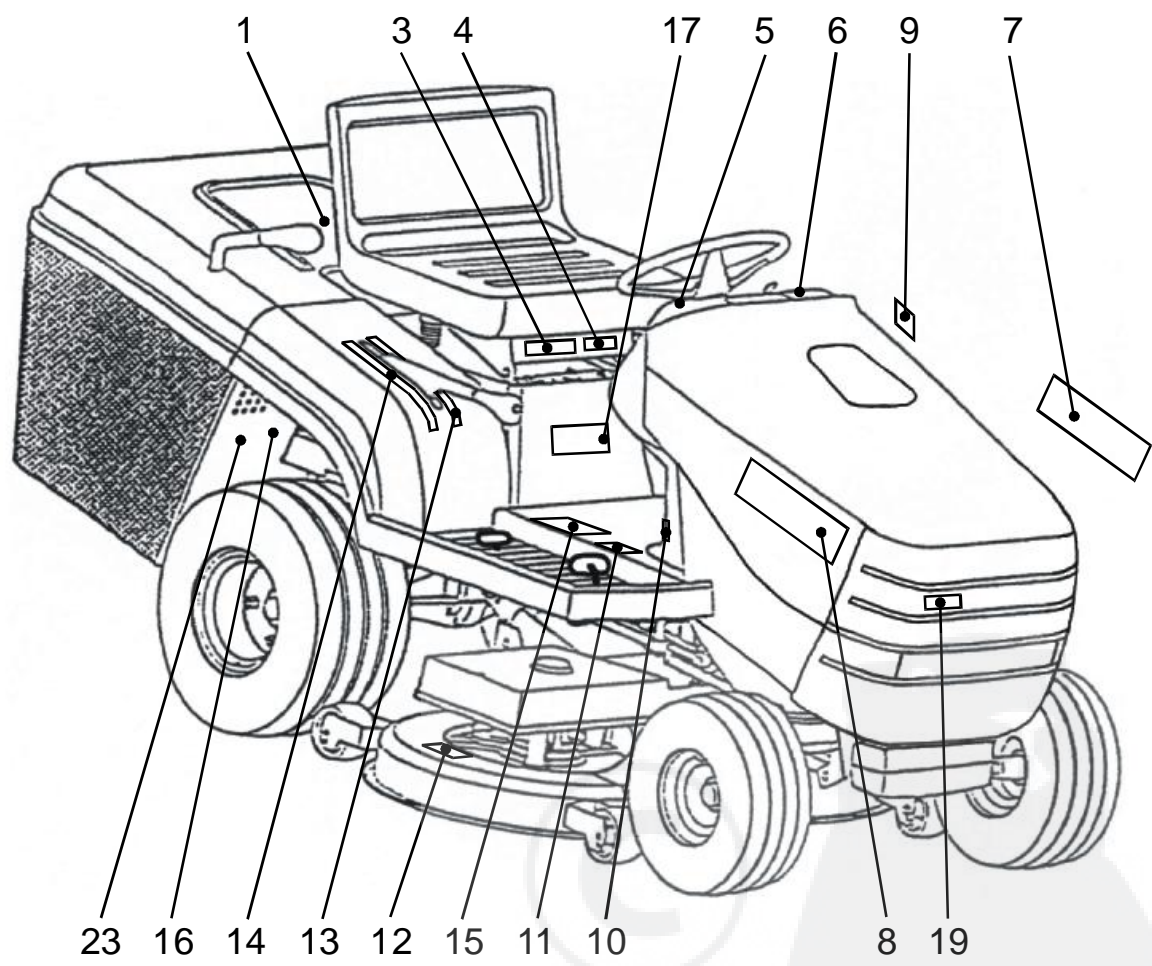

DECALS / LABELS

Section 10

GRP	POS.	PART NO.	DESCRIPTION	Q.TY	CODE
10	1	000639144	Decal arrow	1	
10	3	000604945	Battery label	1	
10	4	201059075	Decal B&S	1	
10	5	201058187	Decal, dash panel, right	1	
10	6	202056062	Decal, dash panel, left	1	
10	7	205056464	Decal COOPER left	1	
10	8	205056463	Decal COOPER right	1	
10	9	000689315	Brake locking	1	
10	10	000686620	Users information	1	
10	11	000668041	Safety label	1	
10	12	000601920	Safety label - cutting	2	
10	13	000697521	Label of lifting, left	1	
10	14	105800819	Label of lifting, right	1	
10	15	000641179	Travel direction decal	1	
10	16	200058280	By-pass decal	1	
10	17	201058186	Safety decal	1	
10	19	205056466	Decal, 170 GTI	1	
10	23	201058253	Rear plate chute decal	1