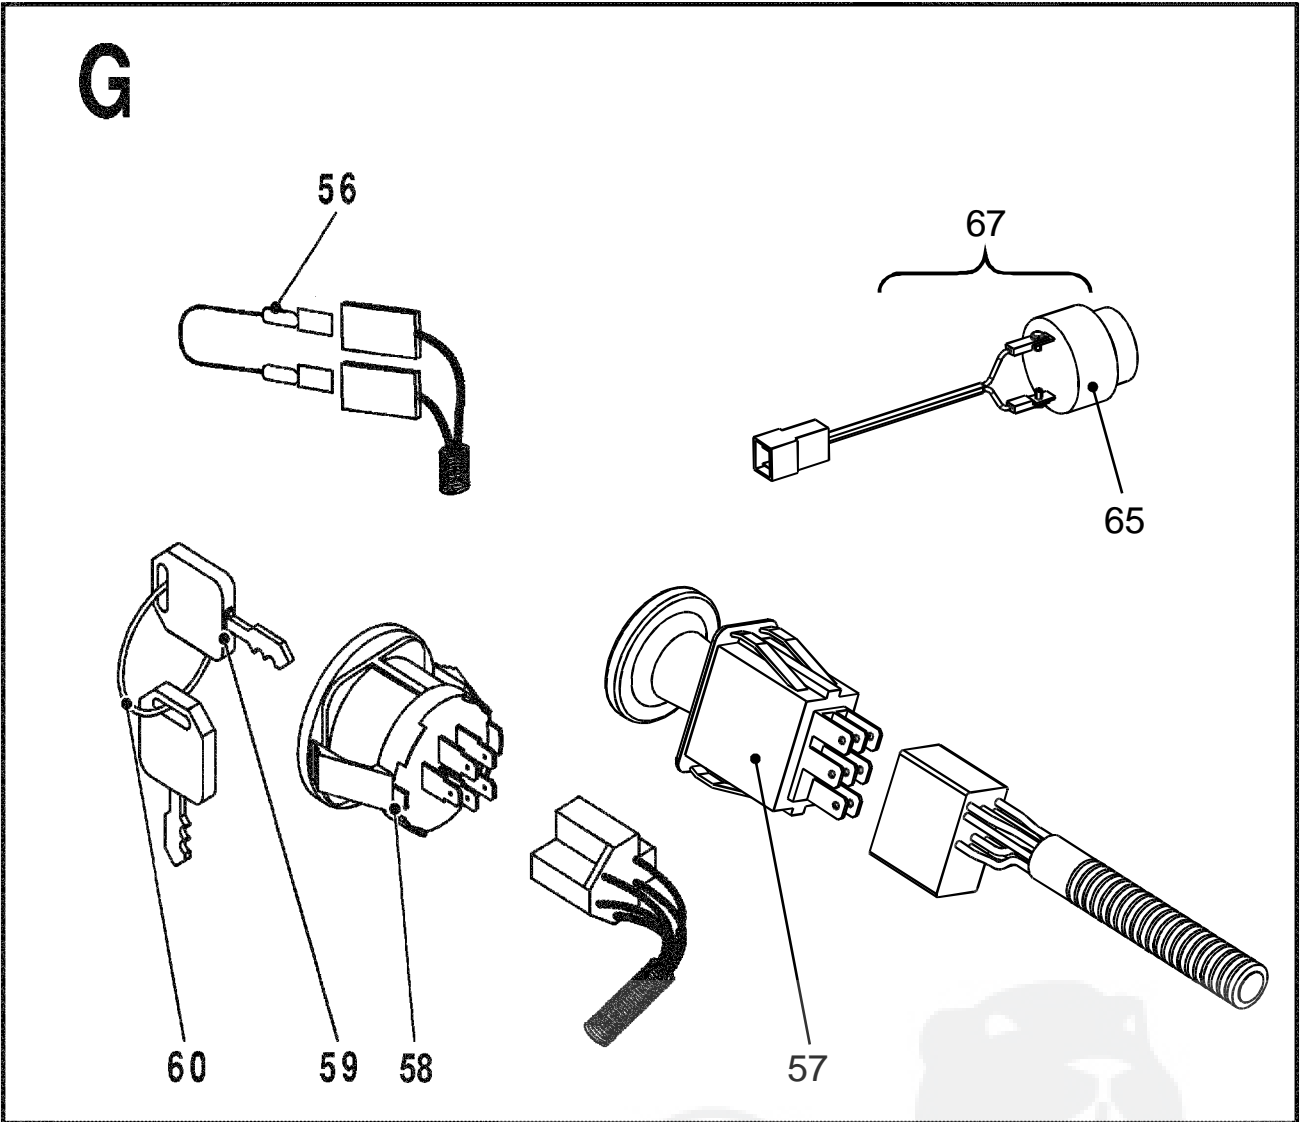

ELECTRICAL - SWITCHES (2)

Section 9

GRP	POS.	PART NO.	DESCRIPTION	Q.TY	CODE
9	56	195800895	Connect cable	1	
9	57	204059307	Locking pull switch	1	
9	58	200830600	Ignition switch DELTA integral with key	1	
9	59	200800001	Key with moulded cover for integral switch	2	
9	60	000304909	Ring 406 15/40	1	
9	65	201852002	Buzzer	1	
9	67	201958410	Buzzer compl.	1