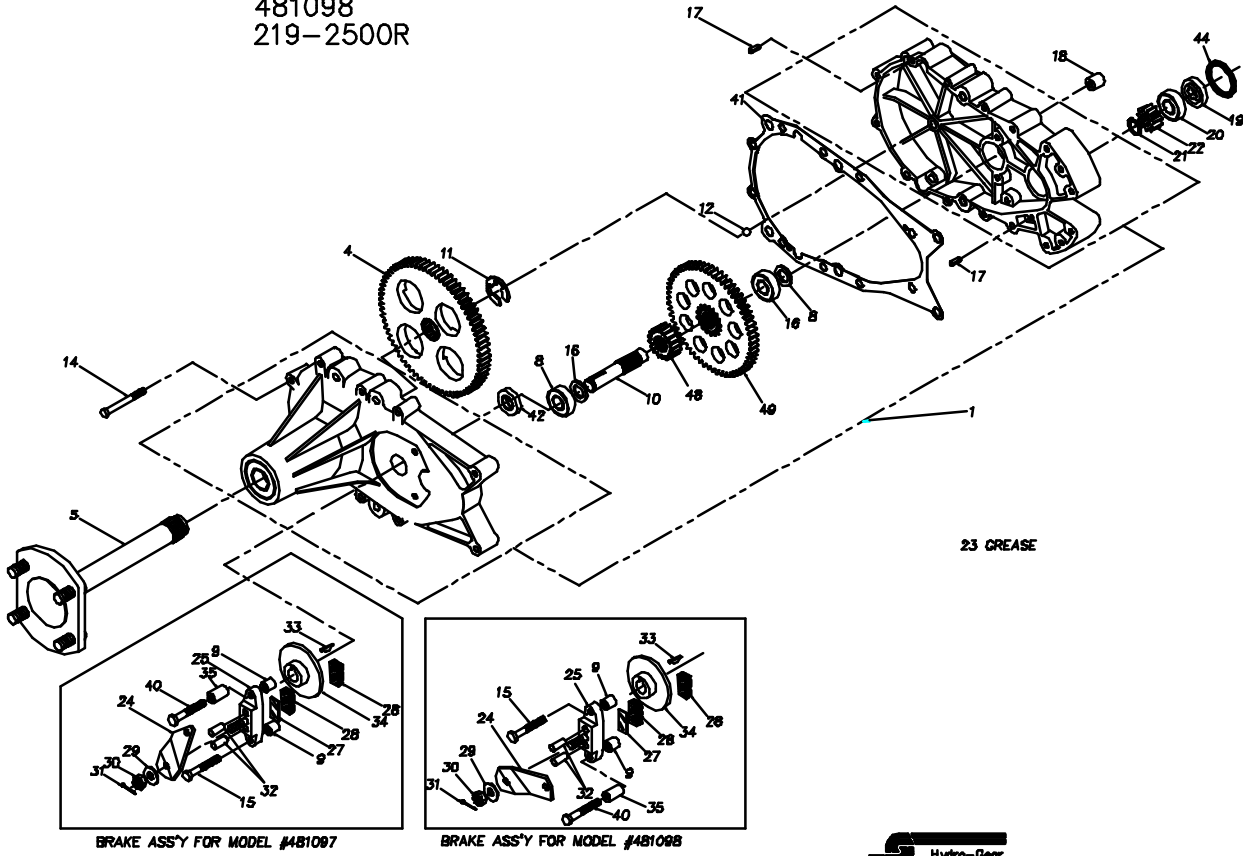

481097
219-2500L

481098
219-2500R

481097
219-2500L

481098
219-2500R

REF	PART NO.	QTY	DESCRIPTION	REF	PART NO.	QTY	DESCRIPTION
1	70598	1	KIT - SERVICE HOUSING	27	44134	1	PLATE, PUCK
4	44358	1	SPLINED 72 TOOTH FINAL DRIVE GEAR	28	44132	2	PUCK, BRAKE
5	62681	1	ASSY, AXLE	29	44130	1	WASHER, 7/16 X 7/8 OD X 0.06 HT
		1	AXLE SHAFT	30	44142	1	NUT, CASTLE 5/16-24 PL
		4	LUG BOLT	31	44101	1	PIN, COTTER
8	44147	2	BALL BEARING .625ID X 1.57 X .47	32	44127	2	PIN, BRAKE ACTUATING
9	23770	2	BRAKE SPACER	33	44143	1	KEY, HI PRO 3/16 X 5/8
10	44351	1	BRAKE SHAFT (SPLINED)	34	44090	1	DISC, BRAKE
11	44359	1	E-RING	35	23711	1	SPACER, TORSION SPRING
12	9001214-3700	1	BALL, 3/8" DIAMETER	40	44612	1	BOLT, 1/4-20 X 2-1/2
15	44276	1	BOLT, 1/4-20 X 1-1/2"	41	50223	1	GASKET, HSG
14	44366	8	BOLT, 1/4-20 X 2-1/2"	42	50263	1	OIL SEAL, 1.25 X .625
16	44371	2	WASHER, 5/8ID X 1.0 OD X .01 THK	44	50267	1	O-RING
17	44269	2	PIN, SPRING 3/16" X 1/2" LONG	48	50418	1	17T GEAR
18	23749	2	MOUNTING SPACER	49	50420	1	60T GEAR
19	44355	1	BEARING SPACER				
20	44232	1	BALL BEARING 15 MM X 35 MM X 11 MM				
21	44354	1	RETAINING RING				
22	44353	1	11 TOOTH INPUT GEAR				
23	50416	2	GREASE(10 OZ TUBE)				
24	44094	1	ARM, BRAKE ACTUATOR (LH ASSY)				
-	44613	1	ARM, BRAKE ACTUATOR (RH ASSY)				
25	62589	1	ASSY, BRAKE YOKE				
		1	BRAKE YOKE				
		1	SQUARE HEAD BOLT				