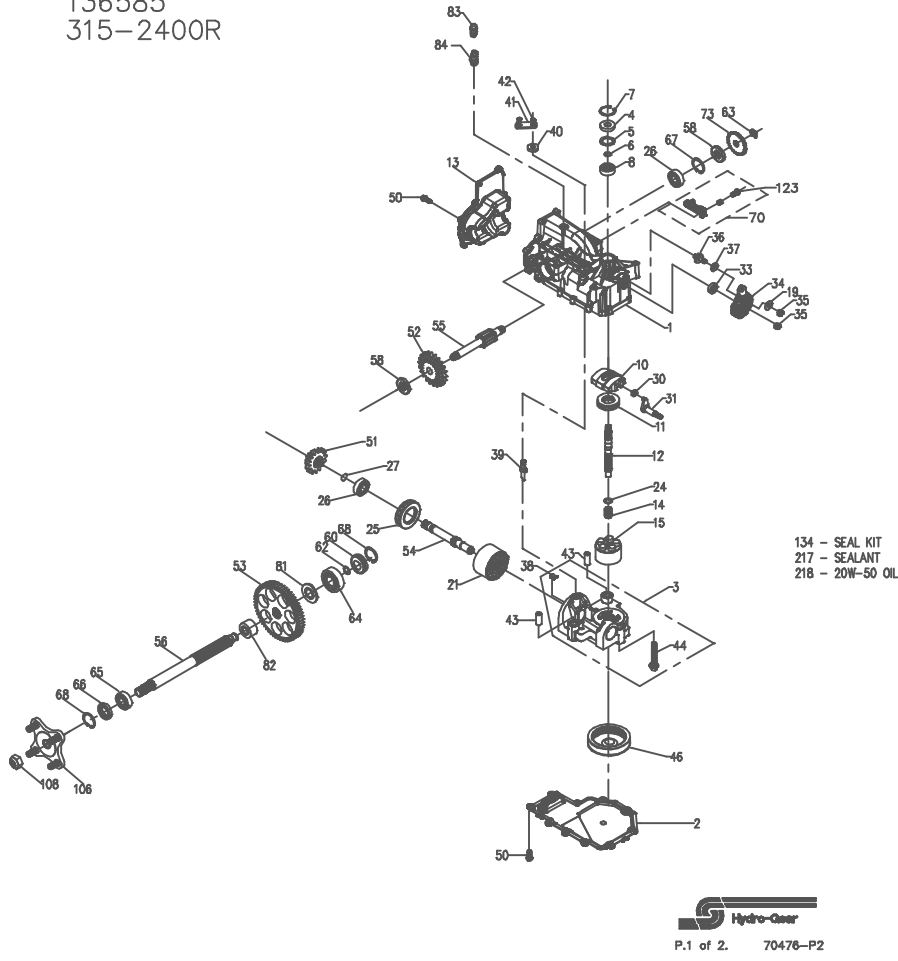

136585
315-2400R

136585
315-2400R

ITEM #	PART #	QTY	DESCRIPTION
1	70329	1	UPPER HOUSING ASSEMBLY
1		1	UPPER HOUSING
1		1	TRUNNION BUSHING
2	50B90RM	1	LOWER HOUSING
3	70678	1	KIT, CENTER SECTION
1		1	CENTER SECTION
1		1	BUSHING .67 X 1.03 X .75
1		1	PLATE, BYPASS
3		3	SCREW, 3/8-24 X 2.5
1		1	CHECK PLUG ASSEMBLY, .027
1		1	CHECK PLUG ASSEMBLY, .044
4	9008000-0128	1	LIP SEAL
5	2003018	1	SPACER
6	2003016	1	WIRE RETAINING RING
7	2003052	1	RETAINING RING
8	2003043	1	BALL BEARING
10	2003087	1	VARIABLE SWASHPLATE
11	50S51	1	THRUST BEARING 30 X 52 X 13
12	50005	1	INPUT SHAFT
13	50891RM	1	COVER-BACK
14	2003014	1	SPRING, BLOCK
15	70331	1	10cc CYLINDER BLOCK ASS'Y
1		1	10cc CYLINDER BLOCK
5		5	10cc PISTON SPRING
5		5	PISTON SEAT WASHER
5		5	10cc PISTON
19	44130	1	WASHER
21	70082	1	21cc CYLINDER BLOCK ASS'Y
1		1	21cc CYLINDER BLOCK
7		7	21cc PISTON SPRING
7		7	PISTON SEAT WASHER
7		7	10cc PISTON
24	2003017	1	WASHER, BLOCK THRUST
25	50S52	1	THRUST BEARING 42 X 68 X 16
26	50315	2	BALL BEARING
27	2000022	1	WIRE RETAINING RING
30	2000015	1	SLOT GUIDE
31	50807	1	TRUNNION ARM
33	9008000-0126	1	LIP SEAL
34	50749	1	CONTROL ARM
35	50317	2	NUT
36	50426	1	STUD - SHORT 5/16-24
37	50281	1	FRICITION PLUCK
38	70680	1	KIT, BYPASS PLATE
39	2003555	1	BYPASS ACTUATOR
40	45074	1	LIP SEAL
41	50270	1	BYPASS ARM
42	44870	1	RETAINING RING
43	50002	2	PIN
44	50016	3	SCREW 3/8-24 X 2.5
46	50990	1	FILTER
50	50752	18	SCREW, 1/4-20 X .75 LONG
51	50744	1	14T BEVEL GEAR
52	50745	1	19T BEVEL GEAR
53	50746	1	53T SPUR GEAR
54	50757	1	MOTOR SHAFT