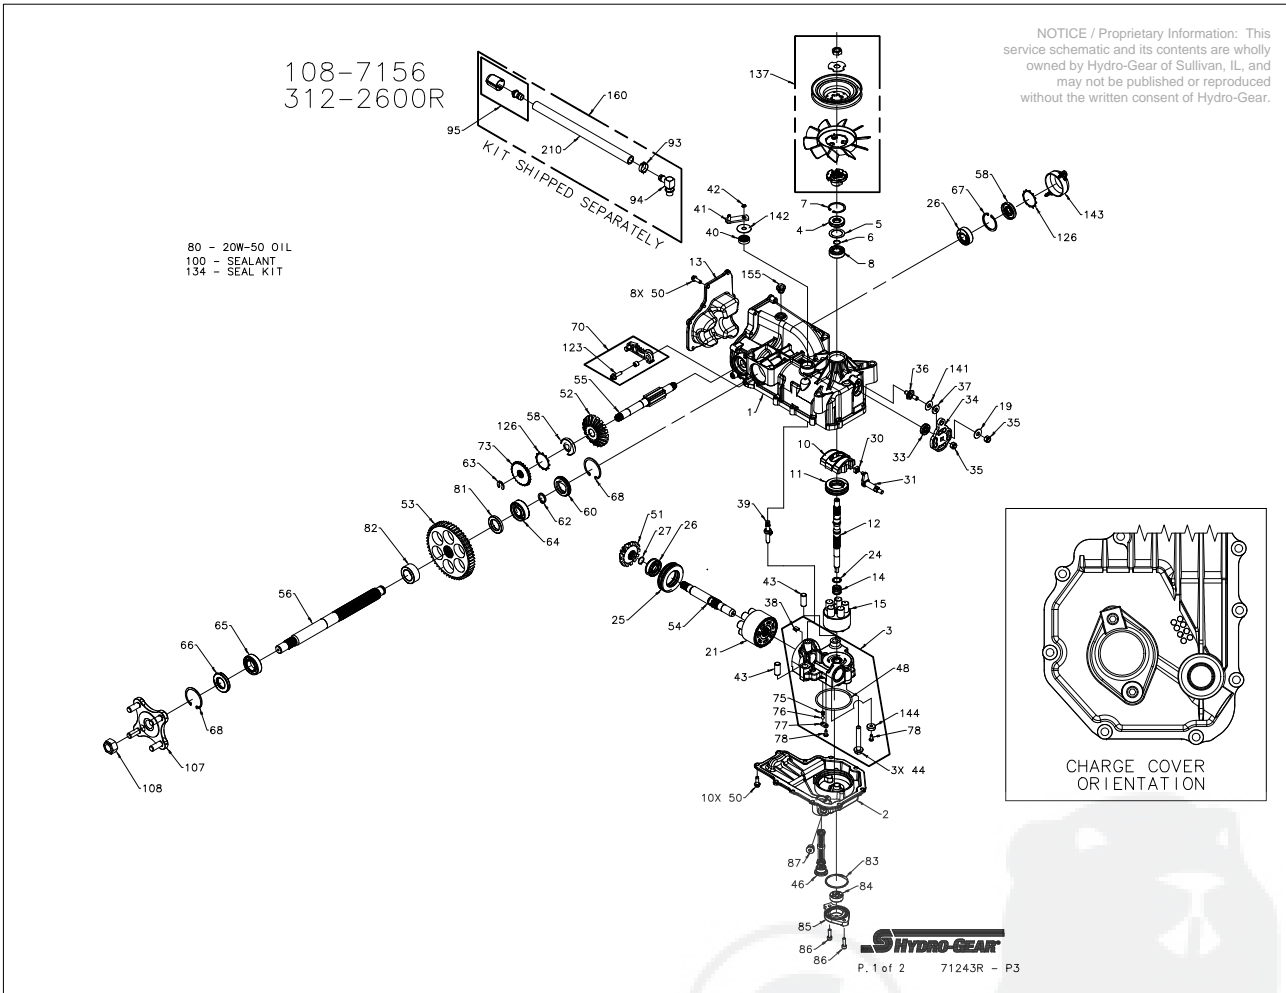

## Parts Breakdown

#	PART #	DESCRIPTION	QTY	Note
1	70652	KIT, SHAFT-MAIN HOUSING	1	
		HOUSING, MAIN	1	
		BEARING, CRADLE	2	
		BUSHING, TRUNNION	1	
		SHAFT BRAKE	1	
		SEAL, LIP 12 X 25 X 7	1	
		SCREW, HFHC 1/4-28 X 7/8 (PATCH)	1	
		WASHER .34 X .88 X .03	1	
2	51866	COVER LOWER CHARGED	1	
3	70903	KIT, CENTER SECTION	1	
		CENTER SECTION	1	
		BUSHING .673 X 1.03 X .75	1	
		PLATE , BYPASS	1	
		HFHCS, 3/8- 24 X 2.5 (PATCH)	3	
		ASSEMBLY, SHOCK VALVE . 027	2	
		SPRING, CHARGE RELIEF	1	
		BALL, 1/4	1	
		O-RING, .139 X 2.984 X 7	1	
		PLATE, RELIEF	1	
		BOLT, SELF-TAPPING 10- 32 X .5	2	
		MAGNET, RING	1	
4	9008000-0128	SEAL 15 X 35 X 7 LIP PTC	1	
5	2003018	WASHER .98 X 1.37 X .04	1	
6	2003016	RING RET 59 EXT WIRE	1	
7	2003052	RING RET 137 INT	1	
8	2003043	BEARING 15X35X11 BALL OPEN 6202	1	
10	2003087	SWASHPLATE 10CC	1	
11	50551	BEARING 30X52X13 BALL THRUST	1	
12	51771	SHAFT INPUT CHARGED	1	
13	50891RM	COVER, END IZT RAW M	1	
14	2003014	SPRING, BLOCK	1	
15	70331	KIT, BLOCK, 10CC CYLINDER	1	
		10cc CYLINDER BLOCK	1	
		10cc PISTON SPRING	5	
		PISTON SEAT WASHER	5	
		10cc PISTON	5	
19	44130	WASHER .34 X .88 X .06	1	
21	70082	KIT, MOTOR BLOCK	1	
		21cc CYLINDER BLOCK	1	
		21cc PISTON SPRING	7	
		PISTON SEAT WASHER	7	
		21cc PISTON	7	
24	2003017	WASHER .59 X .79 X .04	1	
25	50552	BEARING 42X68X16 BALL THRUST	1	
26	50315	BEARING 17X40X12 BALL OPEN 6203	2	
27	2000022	RING RET 67 EXT WIRE	1	