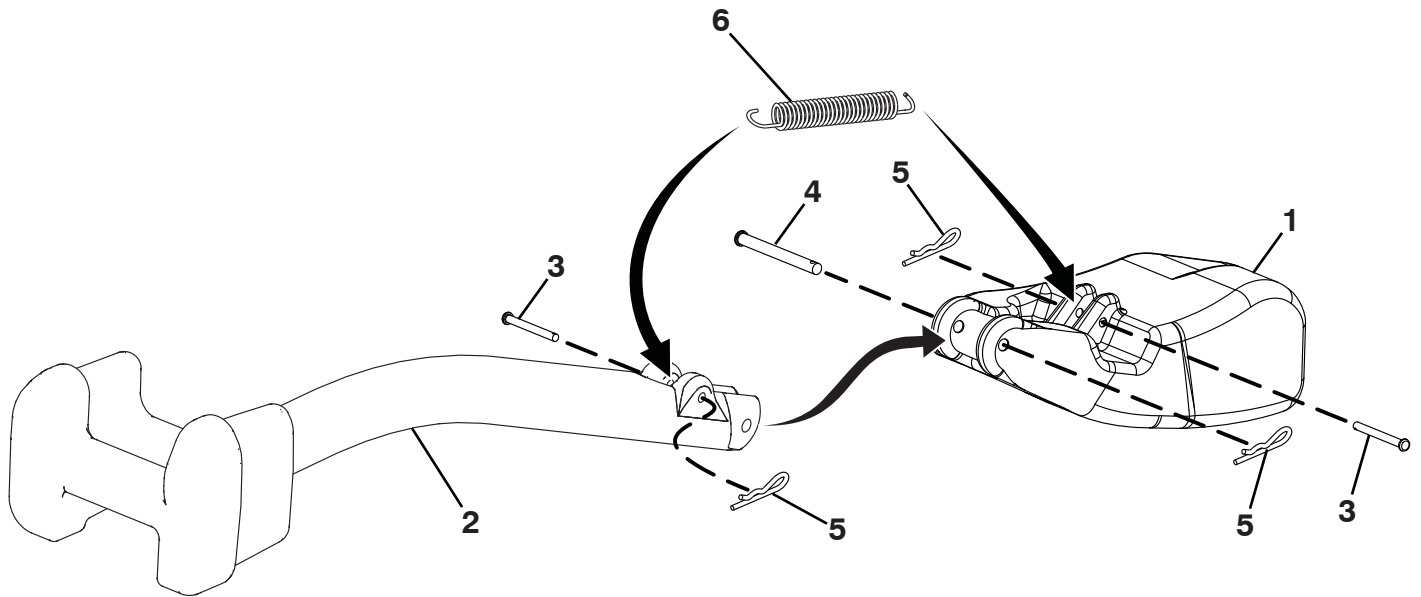

# MULCHER PLUG- - KIT NO. 96071002400

KEY NO.	PART NO.	DESCRIPTION
1	532 41 93-47	Plug, Mulch, SRD 30"
2	532 42 20-31	Handle, Mulch, SRD 30"
3	532 42 33-00	Pin, Clevis, 1/4 x 2-1/2
4	532 42 33-01	Pin, Clevis, 3/8 x 3 3/4
5	532 42 33-03	Hairpin, Soft, Zinc, .059 x 1.125
6	532 42 33-05	Spring, Mulch, Plug

**NOTE:** All component dimensions given in U.S. inches 1 inch = 25.4 mm