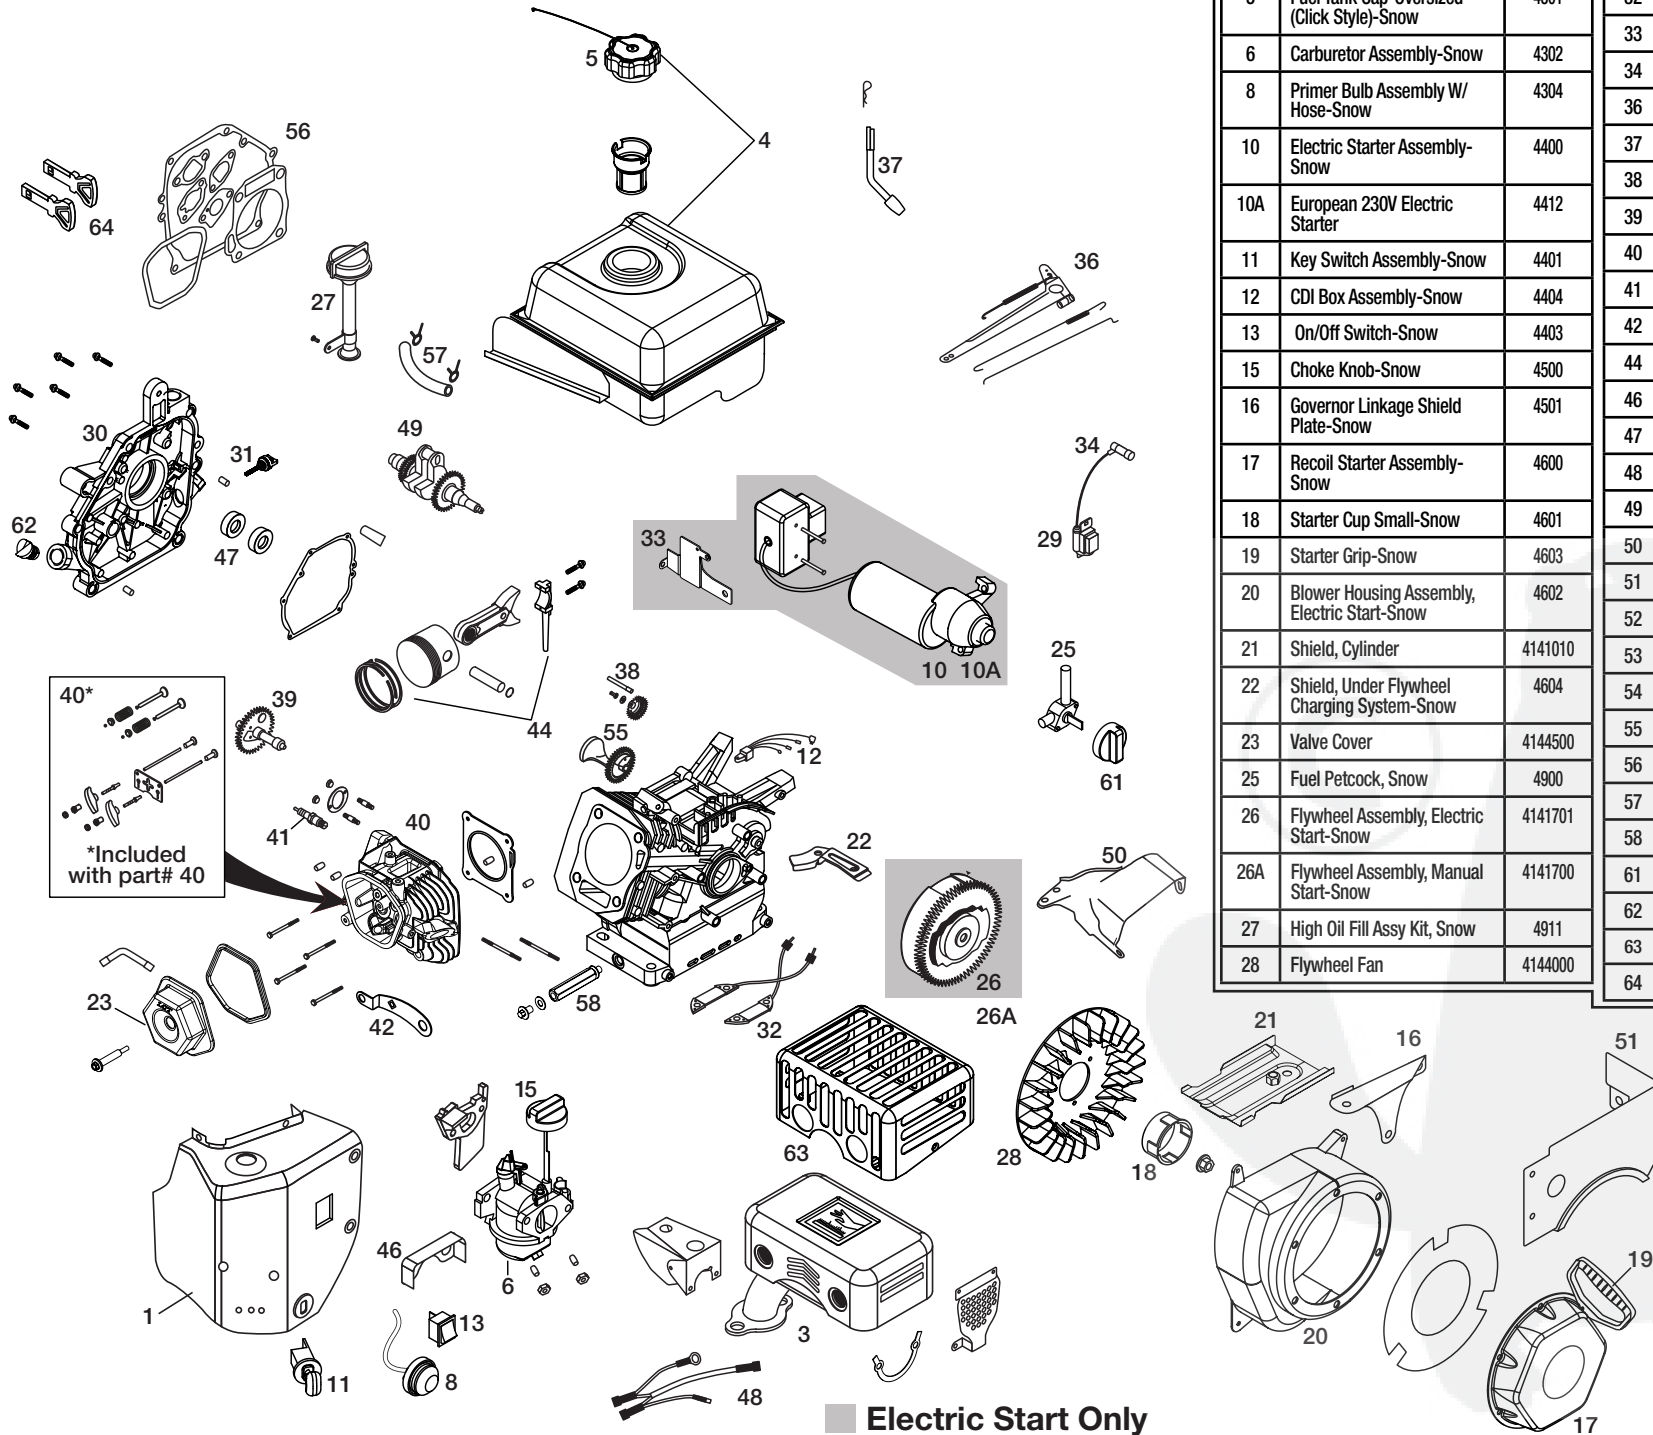

# LCT

**414CC SNOW ENGINE SERVICE KIT**  
**PLMHK191150781DEABGIJOQVE1M/S**  
**PW2HK191150781DEABGIJOQTUVE1M**  
**PW2HK191150781DYABGIJOQTUVZ7**

1	Heater Box Assembly-Snow	4100
3	Muffler Assembly-Snow	4200
4	Fuel Tank Assembly-Snow	4300
5	Fuel Tank Cap-Oversized (Click Style)-Snow	4301
6	Carburetor Assembly-Snow	4302
8	Primer Bulb Assembly W/ Hose-Snow	4304
10	Electric Starter Assembly-Snow	4400
10A	European 230V Electric Starter	4412
11	Key Switch Assembly-Snow	4401
12	CDI Box Assembly-Snow	4404
13	On/Off Switch-Snow	4403
15	Choke Knob-Snow	4500
16	Governor Linkage Shield Plate-Snow	4501
17	Recoil Starter Assembly-Snow	4600
18	Starter Cup Small-Snow	4601
19	Starter Grip-Snow	4603
20	Blower Housing Assembly, Electric Start-Snow	4602
21	Shield, Cylinder	4141010
22	Shield, Under Flywheel Charging System-Snow	4604
23	Valve Cover	4144500
25	Fuel Petcock, Snow	4900
26	Flywheel Assembly, Electric Start-Snow	4141701
26A	Flywheel Assembly, Manual Start-Snow	4141700
27	High Oil Fill Assy Kit, Snow	4911
28	Flywheel Fan	4144000

29	Ignition Coil Assy	4690
30	Crankcase Cover Assy	4143600
31	Black Oil Dipstick	4143711
32	Charging Coil AC/DC	4141710
33	Electric Starter Bracket	4405
34	Spark Plug Boot	4691
36	Governor Link Assembly	4143000
37	Governor Shaft	4143100
38	Governor Gear Assembly	4142900
39	Camshaft	4141600
40	Cylinder Head Assy	4141050
41	Spark Plug	2911550
42	CDI Box Bracket-Snow	4402
44	Piston and Rod Assy	4141400
46	Vapor Shield	4606
47	Seal Kit	4143905
48	Wire Harness	4406
49	Crankshaft	4141800
50	Top Shield	4141020
51	Fuel Tank Skirt	4101
52	Rocker Arm Kit	4141100
53	Push Rod Tappet Kit	4141001
54	Cylinder Assembly	4444
55	Counter Weight Kit	4141650
56	Engine Gasket Kit	4144300
57	Fuel Hose Kit	4146000
58	Extended Oil Drain Tube	4700
61	Fuel Knob-Snow	4503
62	Non-Removable Oil Plug	4143715
63	CE Compliant Muffler Shield	4202
64	Red Key Set	0407