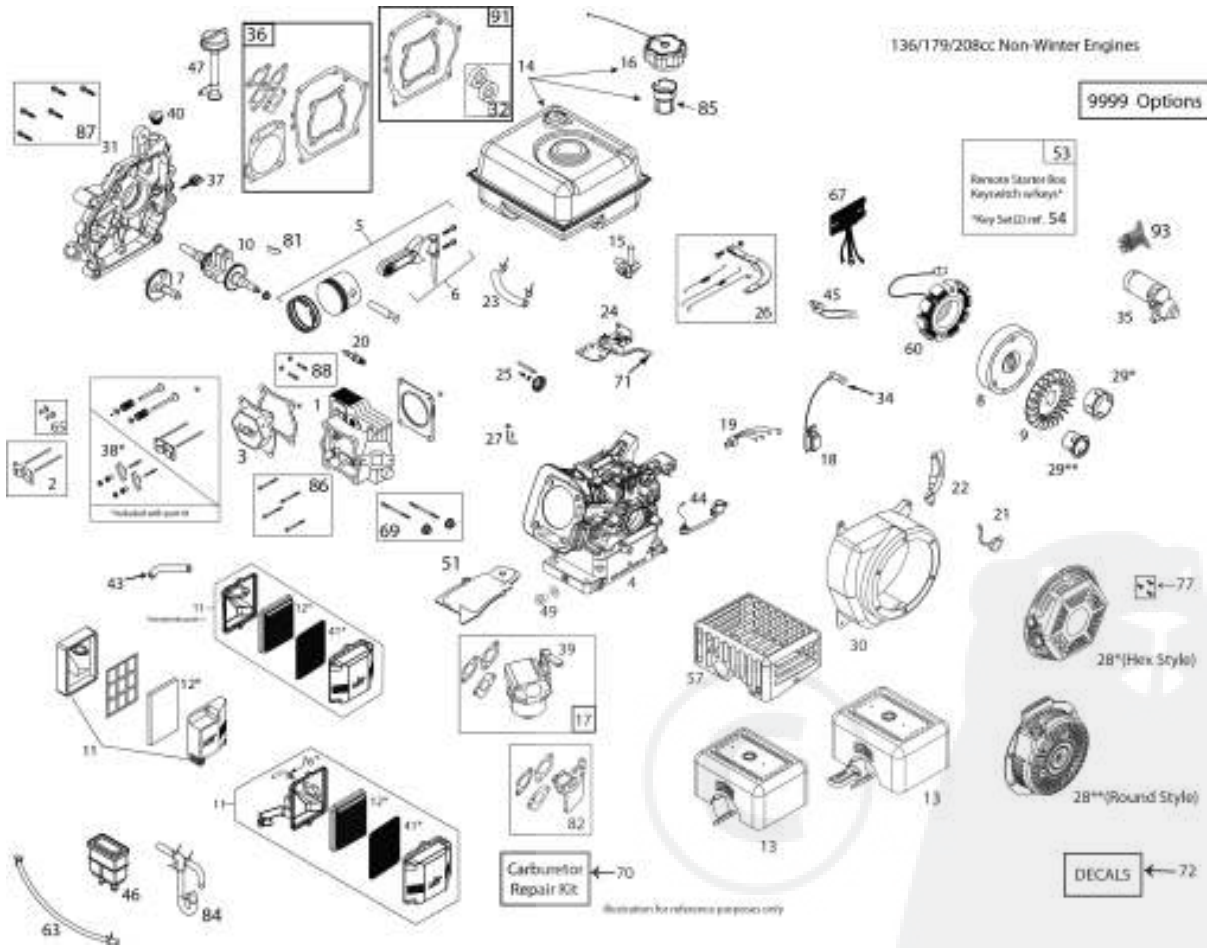

# SERVICE PARTS CATALOG

PLMHK14650124PBGNSUVE7S

Ref#	CPC #	Description
1	20810001	Cylinder Head Assembly - 208cc (incl. Gasket)
2	20810011	Push Rod & Plate Kit (208cc)(incl. valve cover gskt)
3	20845011	Valve Cover (208cc) (incl. Gasket)
4	20813001	Cylinder - 208cc (25.5mm Bearing) (LOS)
5	20814001	Piston & Rod Assembly (208cc)
6	20815001	Connecting Rod Assembly (208cc)
7	20816001	Camshaft - MCR (208cc)
8	20817101	Flywheel - Manual Start (208cc)
9	20840001	Cooling Fan - Flywheel (Plastic - 208cc)
10	20818001	Crankshaft (#14 Keyed 208cc Summer)
11	20820021	Air Filter Assy - Complete (Small N Poly)
12	20820121	Air Filter Element (Paper w/ pre-filter)