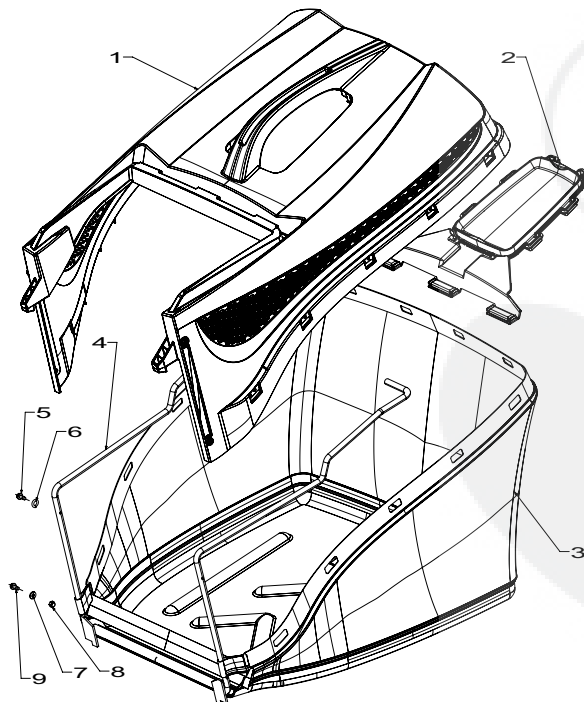

Powered by:
Novara 750 : B & S Series 675

MORRISON

When ordering PLEASE QUOTE PART NUMBER & Description, NOT Illustration No.
Determine right or left hand side from standing in operating position (standing at handle)

Powered by:
Novara 750 : B & S Series 675

MORRISON

515mm Blade Assembly

Item	Part No	Description	Qty
1	581707	Bolt-Blade	2
2	580693	Washer, Wavy 13.4 x 24.2	2
3	503672	Nut, Flange Nyloc M10	2
4	982379	Blade, Quick Cut - 515mm	2
5	583314	Disc Blade Countered	1
6	031640	Driver Assy-Blade - 25mm	1
7	503363	Key, Woodruff - 5/8" x 3/16" x 1/4"	1
8	581610	Screw, Set NF 3/8x1.25 NYG8	1
9	500204	Washer, Spring 3/8"	1
10	503855	Washer, Flat 9.75 x 30 x 4	1

Also Available in Blade Pack;
782379 Blade Quick Cut , 515 (2per) 1

Catcher Assembly Aero - 773766

Item	Part No	Description	Qty
1	573369	Catcher, Top 18/20"	1
2	573370	Catcher, Top Insert	1
3	573761	Catcher, Bottom 18/20"	1
4	573372	Catcher, Frame 18/20"	1
5	503834	Screw, S/T M4x10	2
6	501024	Washer- Spg 4	2
7	503593	Washer, Flat 4 x 8 x 1.0	2
8	503875	Nut, M4 Hex Nyloc	2
9	501023	Screw, Set M4x20	2