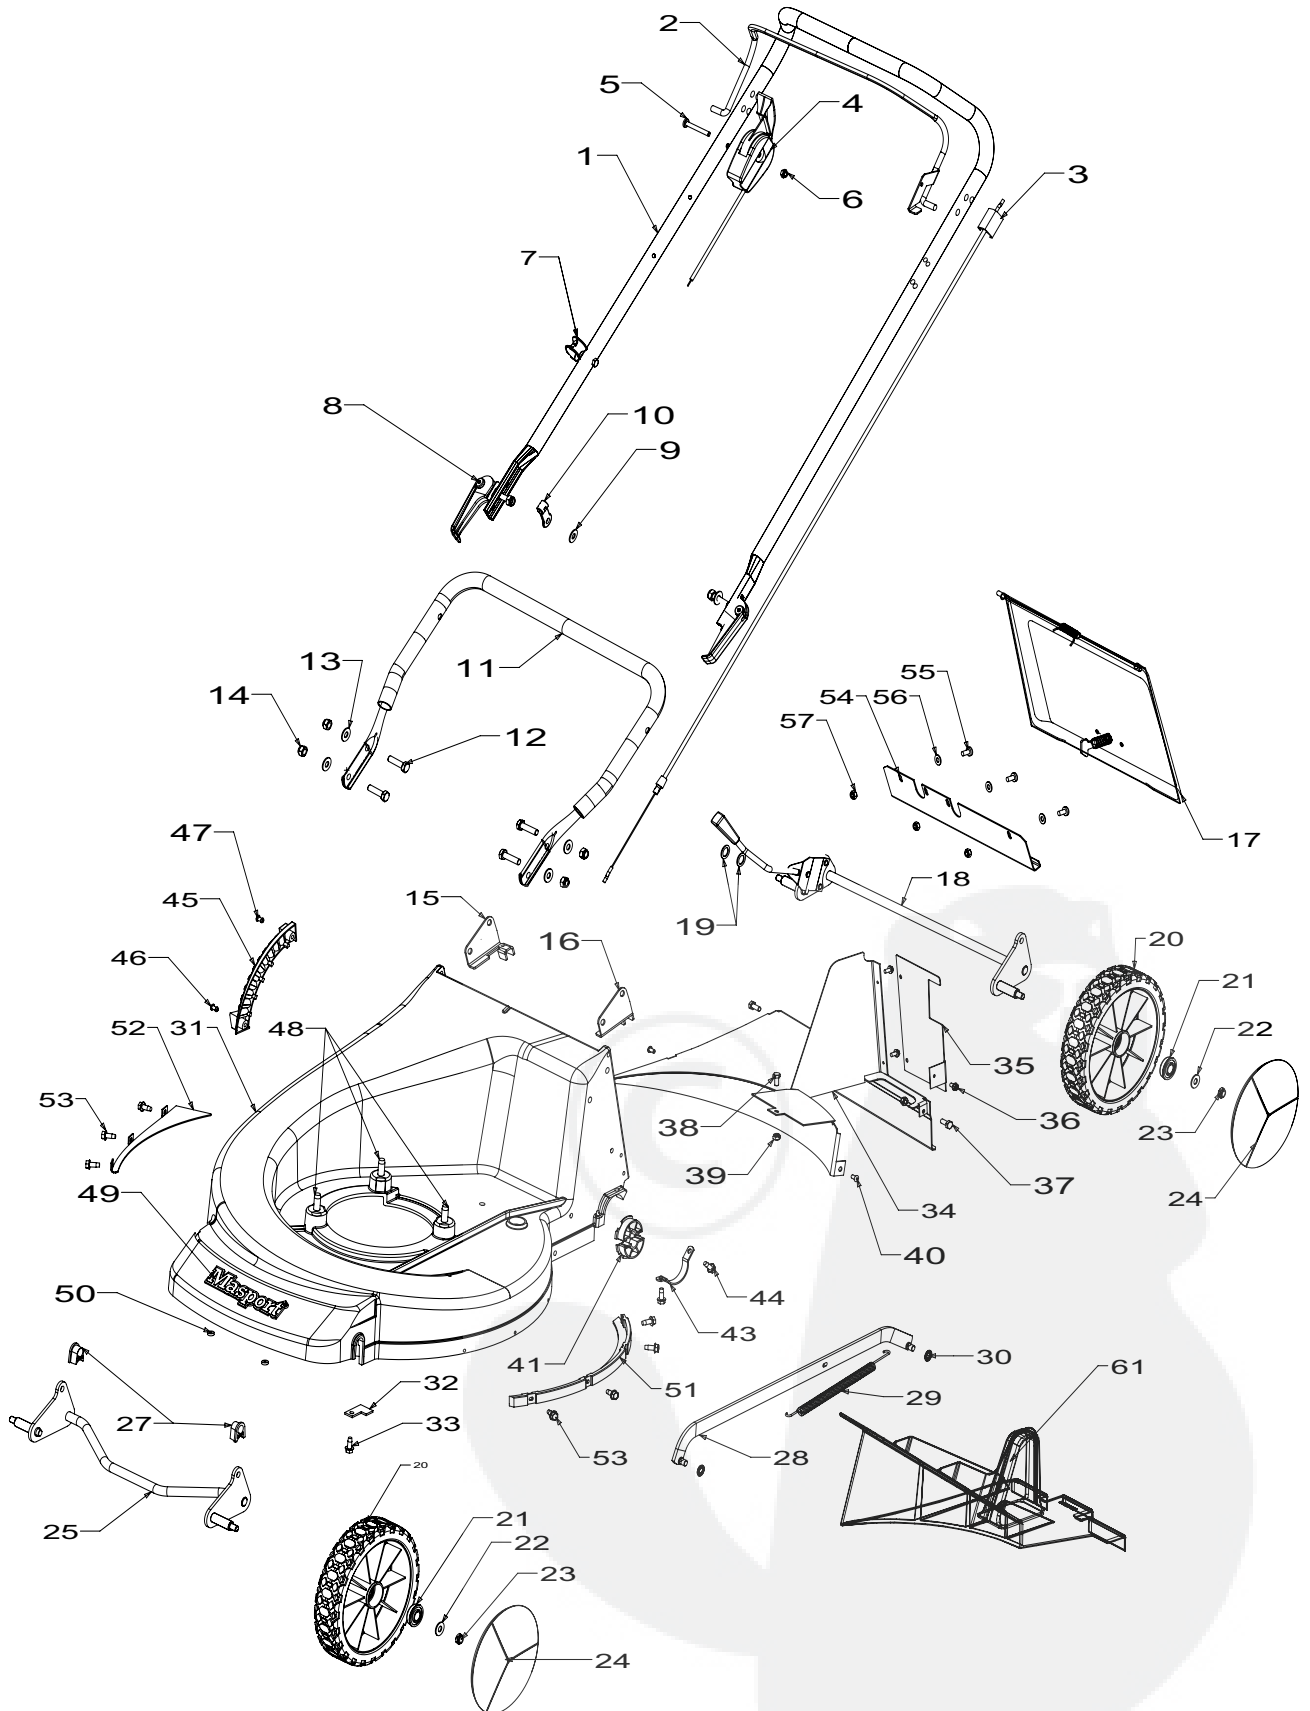

MORRISON

OPC ROTARY MOWERS

SERIES 20 - OPC

	<u>Part number</u>	<u>Model</u>	<u>Engine</u>
MORRISON	469996	Novara 750 CO	B & S Series 675

Month and Year of First Manufacture - Feb 2011
SERIAL NUMBER FROM - TBA

Powered by:
Novara 750 : B & S Series 675

MORRISON

When ordering PLEASE QUOTE PART NUMBER & Description, NOT Illustration No.
Determine right or left hand side from standing in operating position (standing at handle)

Powered by:
Novara 750 : B & S Series 675

MORRISON

515mm Blade Assembly

Item	Part No	Description	Qty
1	581707	Bolt-Blade	2
2	580693	Washer, Wavy 13.4 x 24.2	2
3	503672	Nut, Flange Nyloc M10	2
4	982379	Blade, Quick Cut - 515mm	2
5	583314	Disc Blade Countered	1
6	031640	Driver Assy-Blade - 25mm	1
7	503363	Key, Woodruff - 5/8" x 3/16" x 1/4"	1
8	581610	Screw, Set NF 3/8x1.25 NYG8	1
9	500204	Washer, Spring 3/8"	1
10	503855	Washer, Flat 9.75 x 30 x 4	1

Also Available in Blade Pack;
782379 Blade Quick Cut , 515 (2per) 1

Catcher Assembly Aero - 773766

Item	Part No	Description	Qty
1	573369	Catcher, Top 18/20"	1
2	573370	Catcher, Top Insert	1
3	573761	Catcher, Bottom 18/20"	1
4	573372	Catcher, Frame 18/20"	1
5	503834	Screw, S/T M4x10	2
6	501024	Washer- Spg 4	2
7	503593	Washer, Flat 4 x 8 x 1.0	2
8	503875	Nut, M4 Hex Nyloc	2
9	501023	Screw, Set M4x20	2