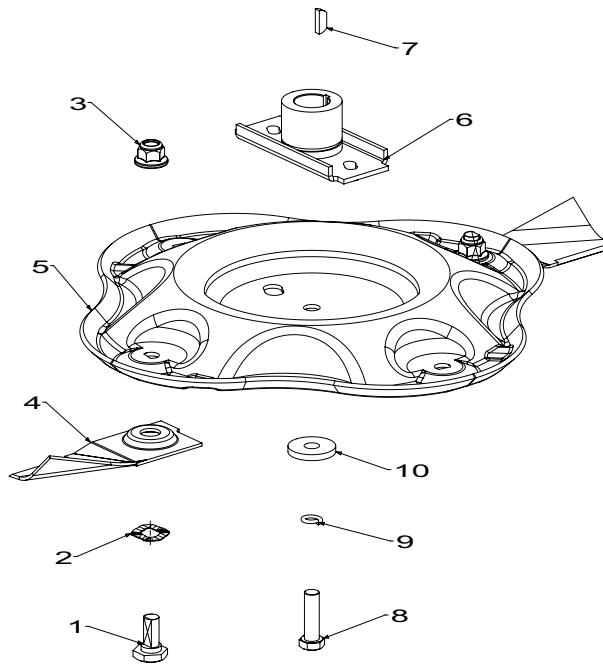

Powered by:
Novara 750 : B & S Series 675

MORRISON

When ordering PLEASE QUOTE PART NUMBER & Description, NOT Illustration No.
Determine right or left hand side from standing in operating position (standing at handle)

Powered by:
Novara 750 : B & S Series 675

MORRISON

515mm Blade Assembly

Item	Part No	Description	Qty
1	581707	Bolt-Blade	2
2	580693	Washer, Wavy 13.4 x 24.2	2
3	503672	Nut, Flange Nyloc M10	2
4	982379	Blade, Quick Cut - 515mm	2
5	583314	Disc Blade Countered	1
6	031640	Driver Assy-Blade - 25mm	1
7	503363	Key, Woodruff - 5/8" x 3/16" x 1/4"	1
8	581610	Screw, Set NF 3/8x1.25 NYG8	1
9	500204	Washer, Spring 3/8"	1
10	503855	Washer, Flat 9.75 x 30 x 4	1

Also Available in Blade Pack;
782379 Blade Quick Cut , 515 (2per) 1

Catcher Assembly Aero - 773766

Item	Part No	Description	Qty
1	573369	Catcher, Top 18/20"	1
2	573370	Catcher, Top Insert	1
3	573761	Catcher, Bottom 18/20"	1
4	573372	Catcher, Frame 18/20"	1
5	503834	Screw, S/T M4x10	2
6	501024	Washer- Spg 4	2
7	503593	Washer, Flat 4 x 8 x 1.0	2
8	503875	Nut, M4 Hex Nyloc	2
9	501023	Screw, Set M4x20	2