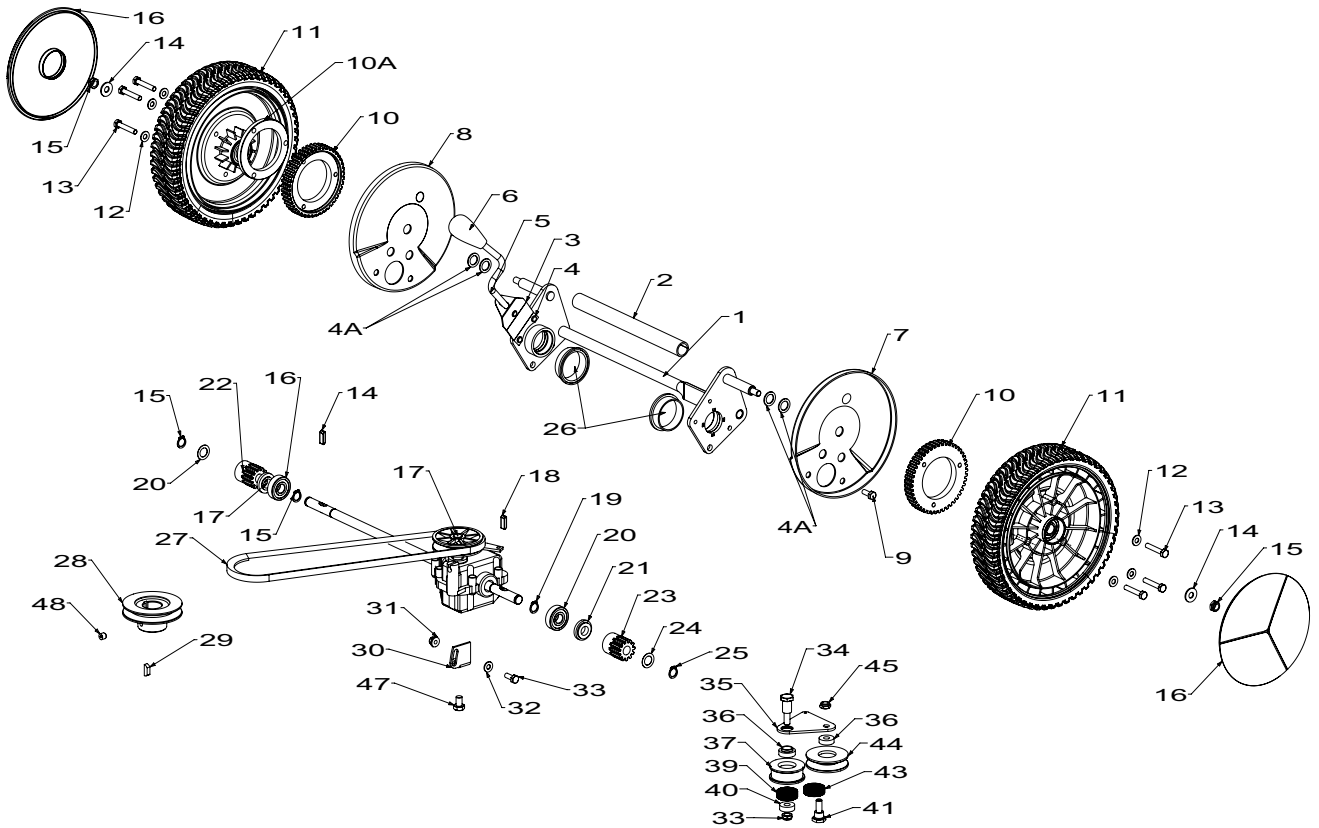

Powered by:
800AL SPV COMBO : B & S Series 675

MORRISON

Item No	Part No	Description	Qty	Item No	Part No	Description	Qty
1	779744	Axle Assy, Rear Compl 21" SP	1	26	580091	Bush- Pivot, Rear Axle	2
2	583563	Sleeve, Rear Axle MSV SP	1	27	573779	Belt- V Truflex 38"3L 1380 Gates	1
3	580649	Spring, Leaf	1	28	573379	Pulley- Engine, 25x68 SPV	1
4	503373	Rivet-F/HD 3/16x27/64	3	29	503363	Key, Woodruff 5/8"x3/16"x1/4"	1
5	973681	Rod, Height Selector	1	30	573394	Mount, Gearbox 21" SPV	1
6	581729	Knob, Height Lever	1	31	501764	Nut, M6 Nyloc 6 Thck	1
7	579427	Dust, Cover LH	1	32	501703	Washer, Flat 6x14x1.2	1
8	579426	Dust, Cover RH	1	33	501702	Screw, Set M6x16 Hex	1
9	501959	Screw, Hex M6x12	2	34	503961	Screw, Allen Cap M6x45	1
10	569180	Gear, Driving- 45 Teeth	2	35	573385	Spacer, Top SPV Drive	1
11	579070	Wheel Assy- 220mm BB MSV SP	2	36	573381	Spacer, SPV Drive	2
12	501703	Washer, Flat 6x14x1.2	6	37	503901	Bearing, 12x28x8 6001 2RSH	1
13	501815	Screw, Set M6x35	6	38	573382	Pulley, Flat Idler SPV	1
14	501606	Washer, Flat 8x19x1.6	2	39	573393	Spacer, Bottom SPV Drive 21"	1
15	503831	Nut, M8 Nyloc 6 Thck	2	40	501764	Nut, M6 Nyloc 6 Thck	1
16	579069	Hub Cap, 220mm DIA	2	41	501963	Screw, Set M6x25	1
17	573092	Gear Box, Variable Speed 540	1	42	501703	Washer, Flat 6x14x1.2	1
18	581092	Pawl, Pinion 950 SP	2	43	503901	Bearing, 12x28x8 6001 2RSH	1
19	503759	Circlip, 12 EXT DIN 471	2	44	573383	Pulley, Vee Idler SPV	1
20	501213	Bearing, 12x32x10 6201 2RS	2	45	501764	Nut, M6 Nyloc 6 Thck	1
21	581093	Cap, Pinion 950 SP Plastic	2	46	573563	Plate Carrier 21" SPV Ali	1
22	569179	Pinion, RH 12 Teeth	1	47	503955	Screw, Set M10x12	1
23	569178	Pinion, LH 12 Teeth	1	48	503386	Screw, Grub M8x8	1
24	503102	Washer, Flat 12x20x0.4	2	503301	Washer, Flt 1/2x3/4x18G	4	
25	503759	Circlip, 12 EXT DIN 471	2			(before wheels, 3 x RH, 1 x LH)	

When ordering PLEASE QUOTE PART NUMBER & Description, NOT Illustration No.
Determine right or left hand side from standing in operating position (standing at handle)