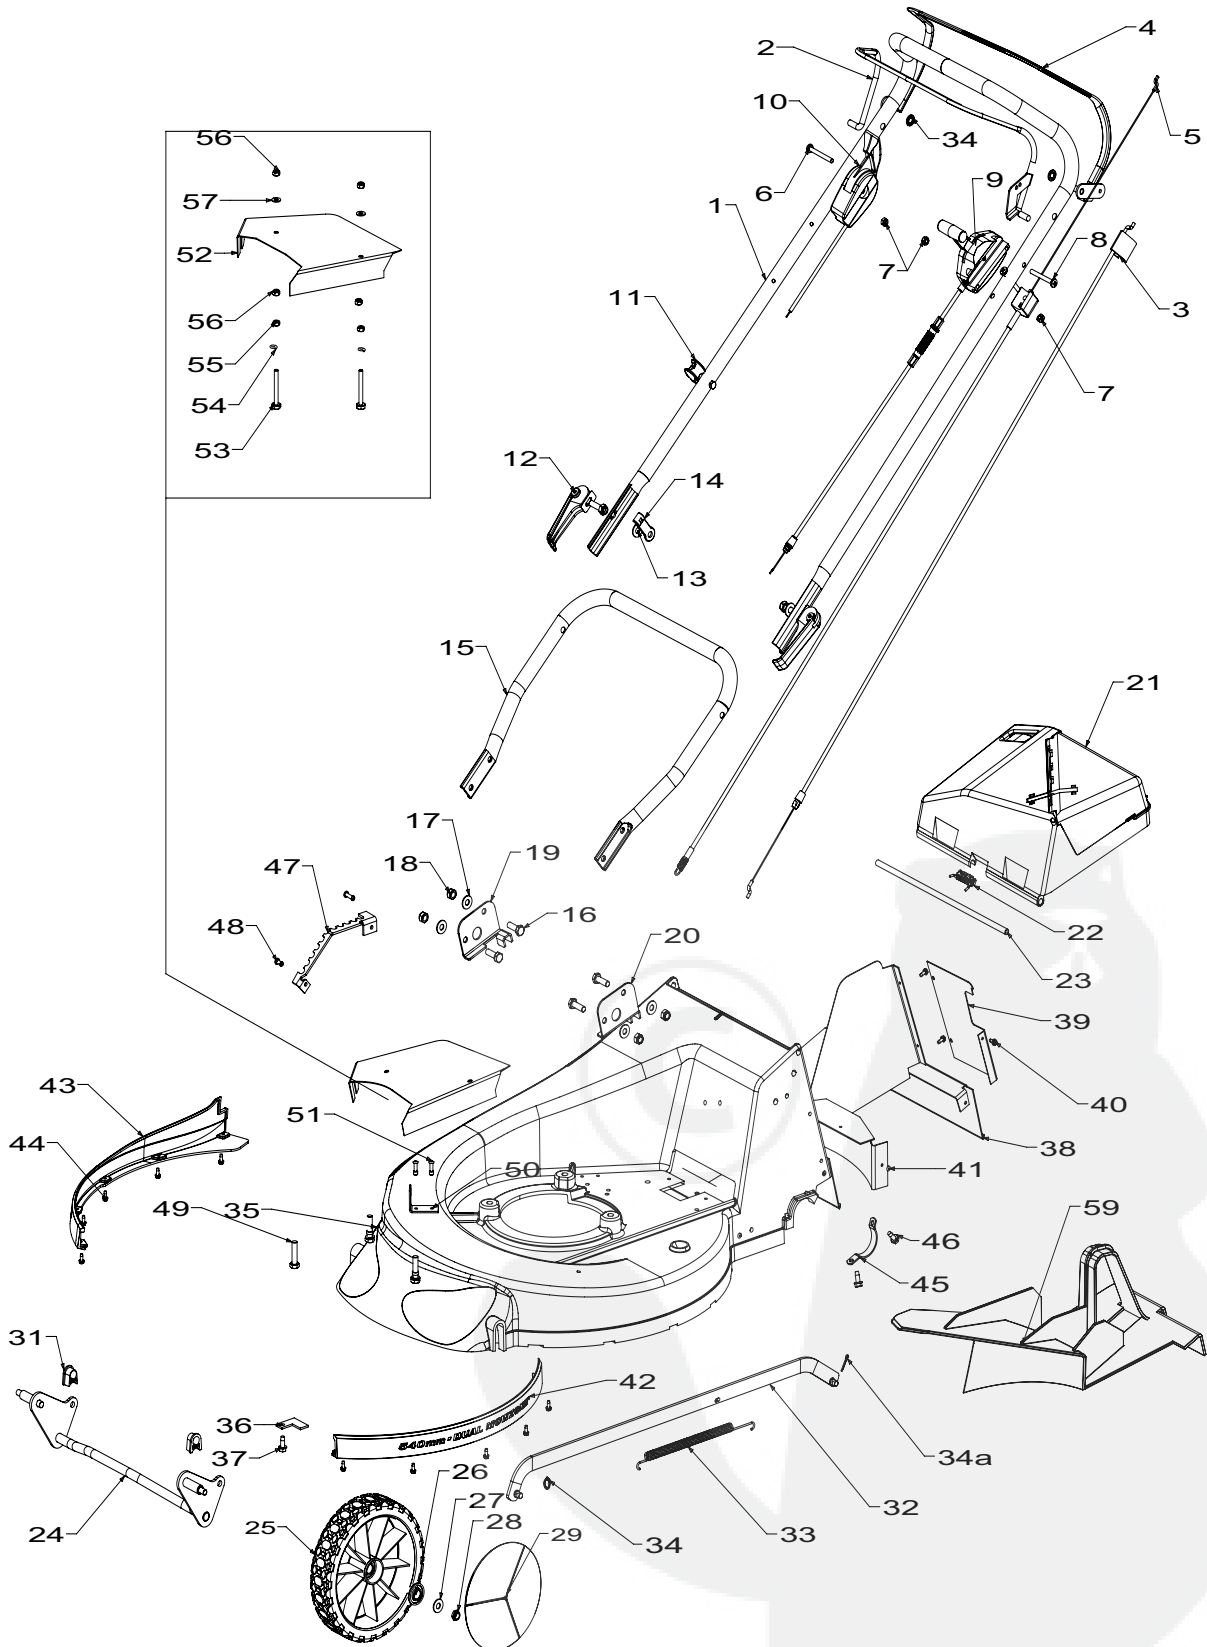

Powered by:
800AL SPV COMBO : B & S Series 675

MORRISON

When ordering PLEASE QUOTE PART NUMBER & Description, NOT Illustration No.
Determine right or left hand side from standing in operating position (standing at handle)

MORRISON

540mm Quick Cut Blade Assembly

Item	Part No	Description	Qty
1	581707	Bolt-Blade	2
2	580693	Washer, Wavy 13.4 x 24.2	2
3	503672	Nut, Flange Nyloc M10	2
4	579749	Blade, Quick Cut - 540mm	2
5	580653	Carrier- Blade, QuickCut	1
6	531640	Driver Assy-Blade - 25mm	1
7	503363	Key- Woodruff5/8x3/16x1/4	1
8	581610	Screw, Set NF 3/8" x 1.25 NYG8	1
9	500204	Washer, Spring 3/8"	1
10	503667	Washer, Flat 9.75 x 30 x 3	1