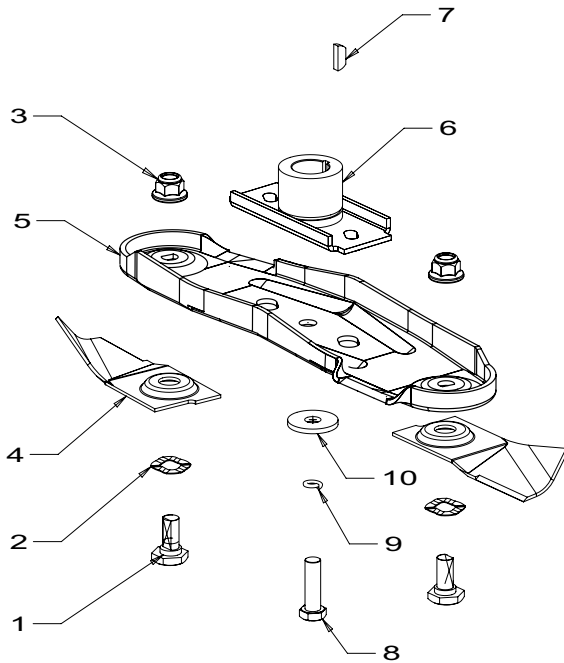

Powered by:
800AL SPV COMBO : B & S Series 675

MORRISON

540mm Quick Cut Blade Assembly

Item	Part No	Description	Qty
1	581707	Bolt-Blade	2
2	580693	Washer, Wavy 13.4 x 24.2	2
3	503672	Nut, Flange Nyloc M10	2
4	579749	Blade, Quick Cut - 540mm	2
5	580653	Carrier- Blade, QuickCut	1
6	531640	Driver Assy-Blade - 25mm	1
7	503363	Key- Woodruff5/8x3/16x1/4	1
8	581610	Screw, Set NF 3/8" x 1.25 NYG8	1
9	500204	Washer, Spring 3/8"	1
10	503667	Washer, Flat 9.75 x 30 x 3	1