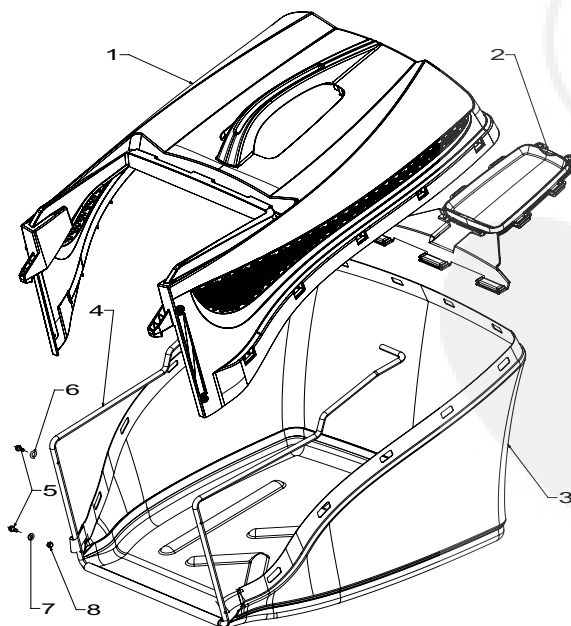

Catcher Assembly Aero

Item	Part No	Description	Qty
1	573373	Catcher, Top Aero 21"	1
2	573370	Catcher, Top Insert	1
3	573762	Catcher, Bottom Aero 21"	1
4	573376	Catcher, Frame Aero 21"	1
5	503834	Screw, S/T M4x10	2
	501023	Screw, S/T M4x20 Hex	2
6	501024	Washer- Spg 4	2
7	503593	Washer, Flat 4 x 9 x 1.0	2
8	503875	Nut, M4 Hex Nyloc	2