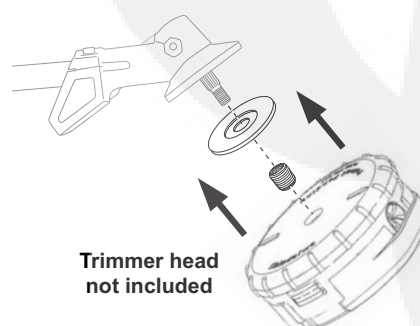

**28820-07440
SELECTED ECHO STRAIGHT
SHAFT UNITS
10MM X 1.25 LH**