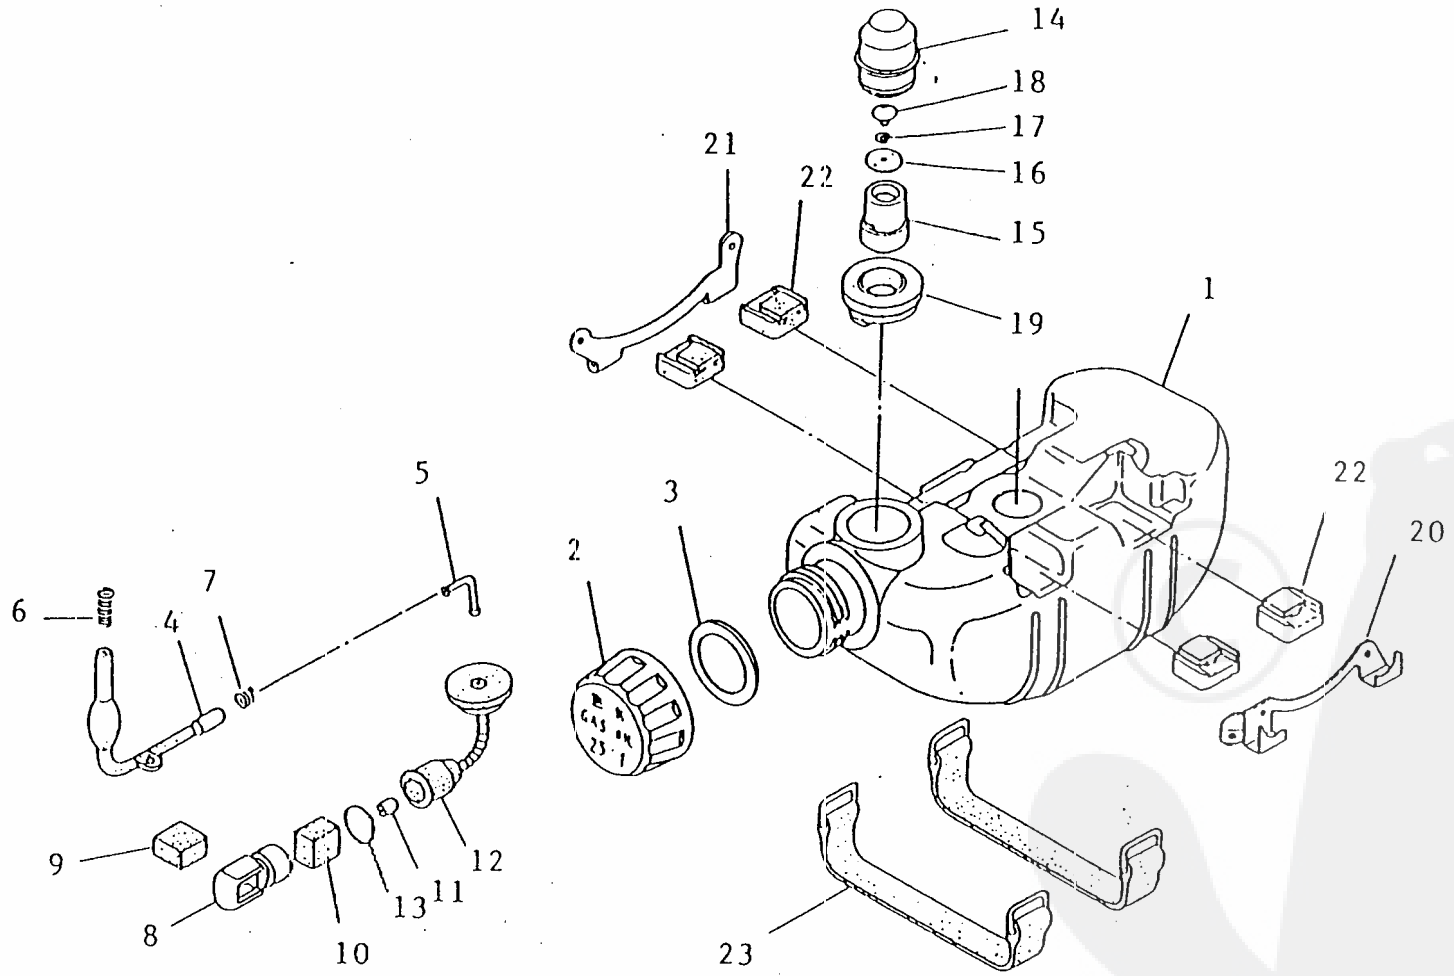

Re: Fuel tank.

8 . F U E L T A N K

Ref No		Part Name	Part No	Q'ty
		FUEL TANK ASSY	20011-85000	1
8- 1	*	FUEL TANK	20011-85111	1
	*	FUEL CAP SUB ASSY	20000-85200	1
8- 2	**	FUEL CAP	20000-85210	1
8- 3	**	GASKET, fuel cap	20000-85220	1
	*	FUEL PIPE SUB ASSY	20000-85303	1
8- 4	**	FUEL PIPE	20000-85313	1
8- 5	**	JOINT PIPE	20000-85321	1
8- 6	**	CLAMP-A	20000-85340	1
8- 7	**	CLAMP-B	20000-85350	1
	*	FUEL FILTER SUB ASSY	20011-85400	1
8- 8	**	WEIGHT, fuel	22100-85411	1
8- 9	**	FILTER-A	22100-85420	1
8-10	**	FILTER-B	22100-85431	1
8-11	**	CHECK VALVE	20000-85440	1
8-12	**	SUCTION PIPE	20011-85450	1
8-13	**	CLIP	22102-85440	1
	*	BREATHER SUB ASSY	20000-85500	1
8-14	**	CAP, breather	20000-85511	1
8-15	**	HOLDER, valve	20000-85521	1
8-16	**	RETAINER, fuel cap	22100-85240	1
8-17	**	WASHER, fuel cap	22100-85250	1
8-18	**	VALVE, fuel cap	22100-85260	1
8-19	*	GROMMET, breather	20000-85579	1
8-20		BRACKET-S	20021-86110	1