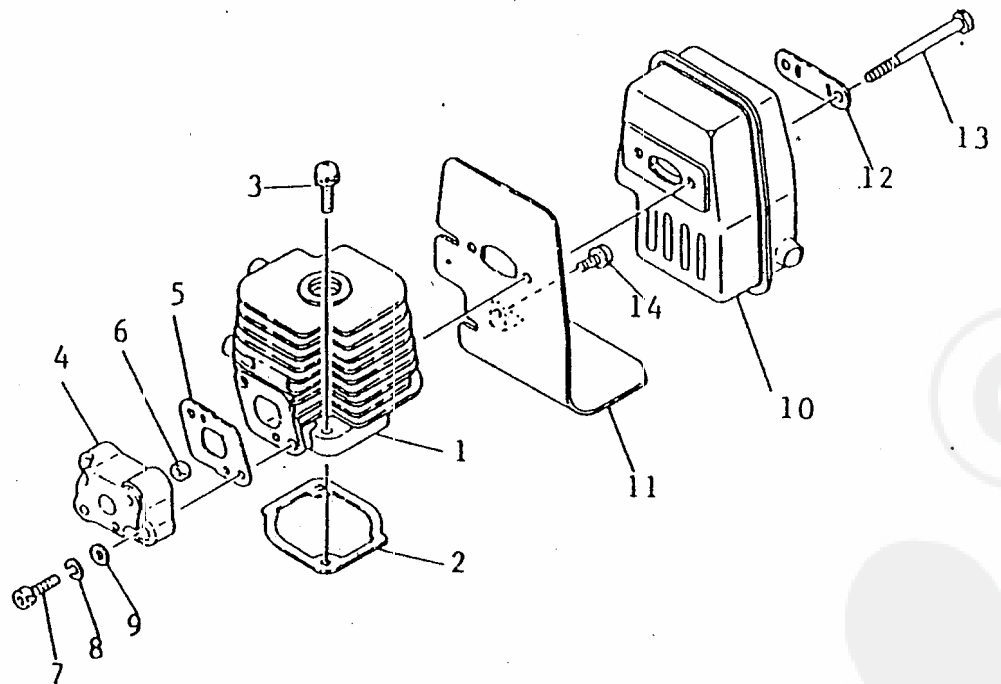

Re: Cylinder , Muffler

- 1 -

1. CYLINDER
MUFFLER

Ref No		Part Name	Part. No	Q'ty
1- 1		CYLINDER	20035-12110	1
1- 2		GASKET, cylinder	20035-12120	1
1- 3		SCREW	01213-05200	2
1- 4		INSULATOR	20035-12210	1
1- 5		GASKET, insulator	20035-12220	1
1- 6		NUT	20036-12260	2
1- 7		BOLT	01020-05200	2
1- 8		SPRING WASHER	01600-05131	2
1- 9		WASHER	01610-05080	2
		MUFFLER ASSY	20035-15000	1
1-10	*	MUFFLER	20035-15110	1
1-11	*	GASKET, muffler	20035-15121	1
1-12	*	LOCK PLATE	20035-15130	1
1-13	*	BOLT	01000-05555	2
1-14	*	SCREW	01213-05120	1

Re: Crankcase , Fan cover

2 . C R A N K C A S E
F A N C O V E R

Ref No		Part Name	Part No	Q'ty
		CRANKCASE ASSY	20036-21000	1
2- 1	*	CRANKCASE-S	20036-21110	1
2- 2	*	CRANKCASE-M	20036-21120	1
2- 3	*	DOWEL PIN	70030-21140	4
2- 4	*	BEARING	02030-06001	2
2- 5	*	OIL SEAL	20000-21211	1
2- 6	*	OIL SEAL	70030-21220	1
2- 7	*	SCREW	01210-05250	3
		FAN COVER SUB ASSY	70036-31100	1
2- 8	*	FAN COVER	70036-31110	1
2- 9	*	BEARING	02006-06000	2
2-10	*	SNAP RING	02432-26120	1
2-11	*	CLUTCH DRUM	20035-31120	1
2-12	*	SNAP RING	22000-13320	1
2-13		SCREW	01210-05160	4
2-14		CYLINDER COVER	70036-31210	1
2-15		SCREW	20000-31330	2
2-16		NAME PLATE	70036-31150	1
2-17		JOINT	20035-31410	1
2-18		CAP, joint	70036-31420	1
2-19		SCREW	01210-05160	4
2-20		SWITCH	70036-31510	1
2-21		BOLT	01020-05250	1
2-22		SPRING WASHER	01600-05131	1
2-23		WASHER	01610-05080	1

<<BELGIUM-T20.000021>>

Ref No	Part Name	Part No	Q'ty
2-24	SHIM	22000-13420	1
2-25	NUMBER PLATE	70036-31180	1

Re: Piston , Crankshaft

- 9 -

3. P I S T O N
C R A N K S H A F T

Ref No		Part Name	Part No	Q' ty
3- 1		PISTON	20035-41110	1
3- 2		PISTON RING	20035-41210	2
3- 3		PISTON PIN	20035-41311	1
3- 4		SNAP RING	70030-41320	2
3- 5		NEEDLE BEARING-SE	70030-41330	1
3- 6		THRUST WASHER	70030-41340	2
3- 7		CRANKSHAFT ASSY	20035-42000	1
		CLUTCH SHOE ASSY	20035-51000	1
3- 8	*	CLUTCH SHOE	20035-51110	2
3- 9	*	CLUTCH SPRING	20035-51220	1
3-10	*	CLUTCH BOLT	20000-51212	2
3-11	*	WASHER	22100-71430	2