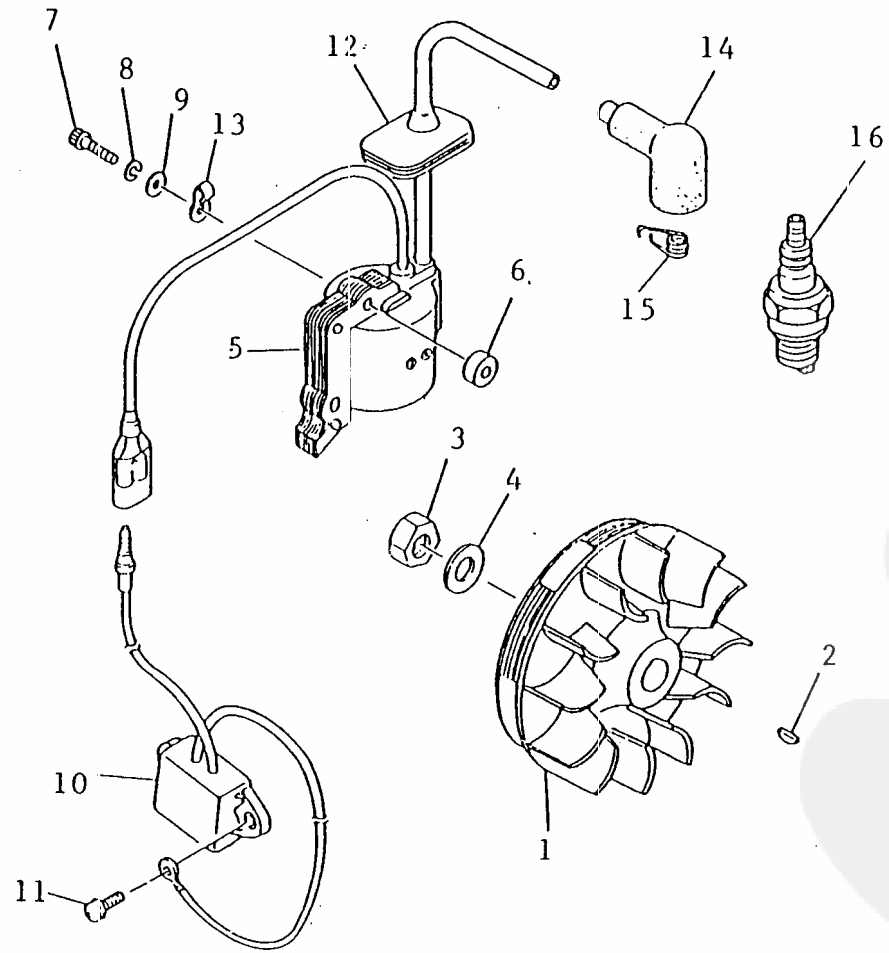

Re: Magneto

1
8
1