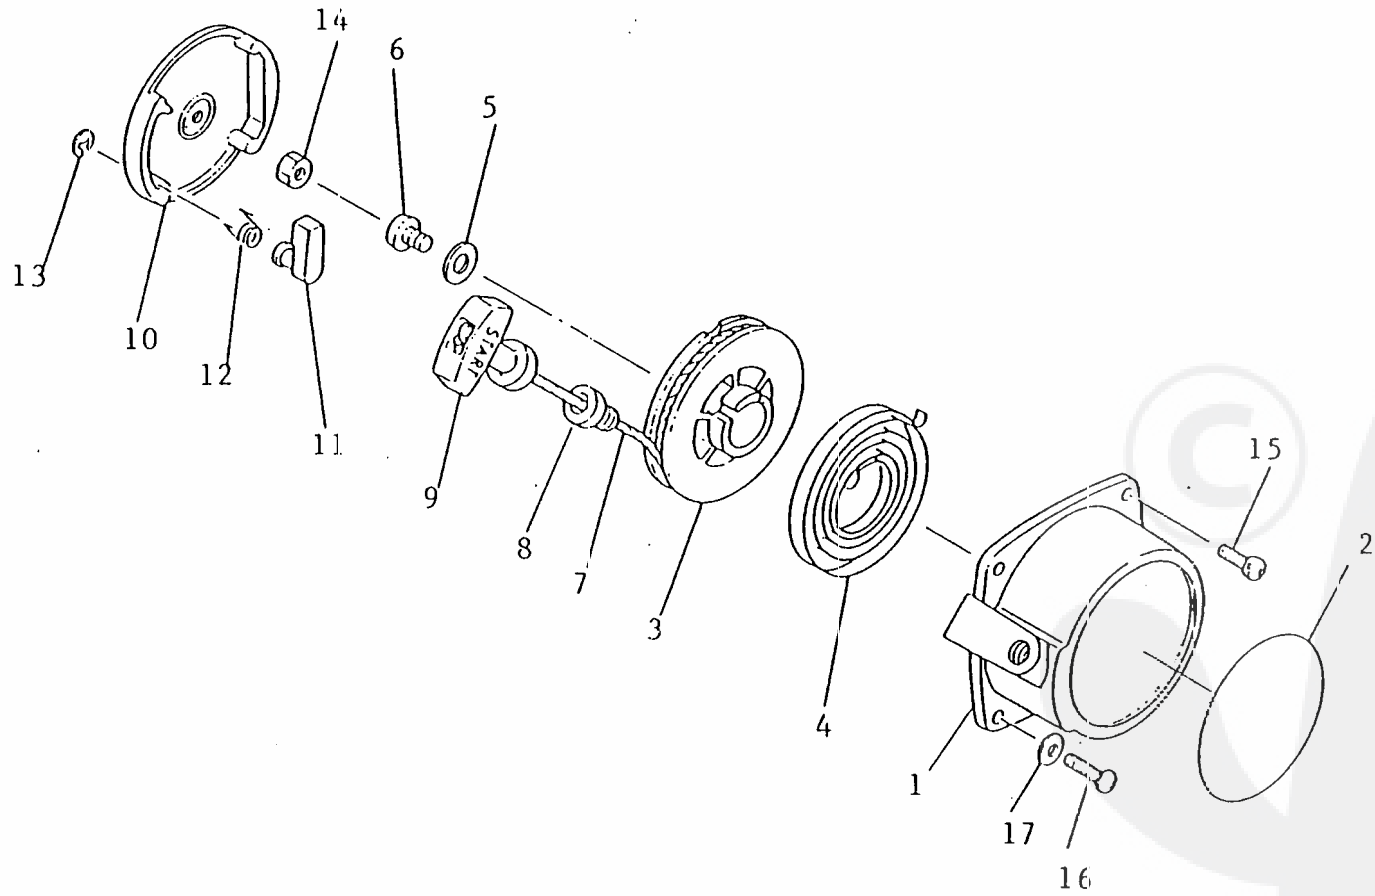

<<BELGIUM-T20.000021>>

Ref No	Part Name	Part No	Q'ty
2-24	SHIM	22000-13420	1
2-25	NUMBER PLATE	70036-31180	1

Re: Piston , Crankshaft

- 9 -

3. P I S T O N
C R A N K S H A F T

Ref No		Part Name	Part No	Q' ty
3- 1		PISTON	20035-41110	1
3- 2		PISTON RING	20035-41210	2
3- 3		PISTON PIN	20035-41311	1
3- 4		SNAP RING	70030-41320	2
3- 5		NEEDLE BEARING-SE	70030-41330	1
3- 6		THRUST WASHER	70030-41340	2
3- 7		CRANKSHAFT ASSY	20035-42000	1
		CLUTCH SHOE ASSY	20035-51000	1
3- 8	*	CLUTCH SHOE	20035-51110	2
3- 9	*	CLUTCH SPRING	20035-51220	1
3-10	*	CLUTCH BOLT	20000-51212	2
3-11	*	WASHER	22100-71430	2

Re: Magneto

1
8
1

<<BELGIUM-T20.000040>>

4 . M A G N E T O

Ref No	Part Name	Part No	Q'ty
4- 1	ROTOR	20035-71200	1
4- 2	WOODRUFF KEY	22100-43210	1
4- 3	NUT	22100-43231	1
4- 4	WASHER	01611-08160	1
4- 5	COIL	70030-71610	1
4- 6	INSULATOR	70030-71620	2
4- 7	BOLT	01020-04200	2
4- 8	SPRING WASHER	01600-04101	2
4- 9	WASHER	20010-71650	2
4-10	UNIT	70030-71711	1
4-11	SCREW	01213-04120	2
4-12	GROMMET	20035-72110	1
4-13	CLAMP	20035-72130	1
4-14	PLUG CAP	22102-72220	1
4-15	SPRING, spark plug	20000-72230	1
4-16	SPARK PLUG	20000-73111	1

Re: Recoil starter

- 10 -

5. RECOIL STARTER

Ref No		Part Name	Part No	Q'ty
		RECOIL STARTER ASSY	70036-75000	1
	*	RECOIL STARTER SUB ASSY	70036-75100	1
5- 1	**	STARTER CASE	70036-75110	1
5- 2	**	NAME PLATE	70036-75116	1
5- 3	**	REEL	70030-75120	1
5- 4	**	RECOIL SPRING	70030-75130	1
5- 5	**	WASHER	70030-75140	1
5- 6	**	SCREW	20000-75170	1
5- 7	**	ROPE	70030-75160	1
5- 8	**	ROPE GUIDE	20035-75180	1
5- 9	**	KNOB, starter	20000-75190	1
	*	STARTER PULLEY SUB ASSY	20035-75200	1
5-10	**	STARTER PULLEY	70030-75210	1
5-11	**	RATCHET	70030-75220	1
5-12	**	RETURN SPRING	20035-75230	1
5-13	**	E-RING	70030-75240	1
5-14		NUT	22100-43231	1
5-15		SCREW	20000-31330	2
5-16		SCREW	01211-04200	2
5-17		WASHER	20010-71650	2