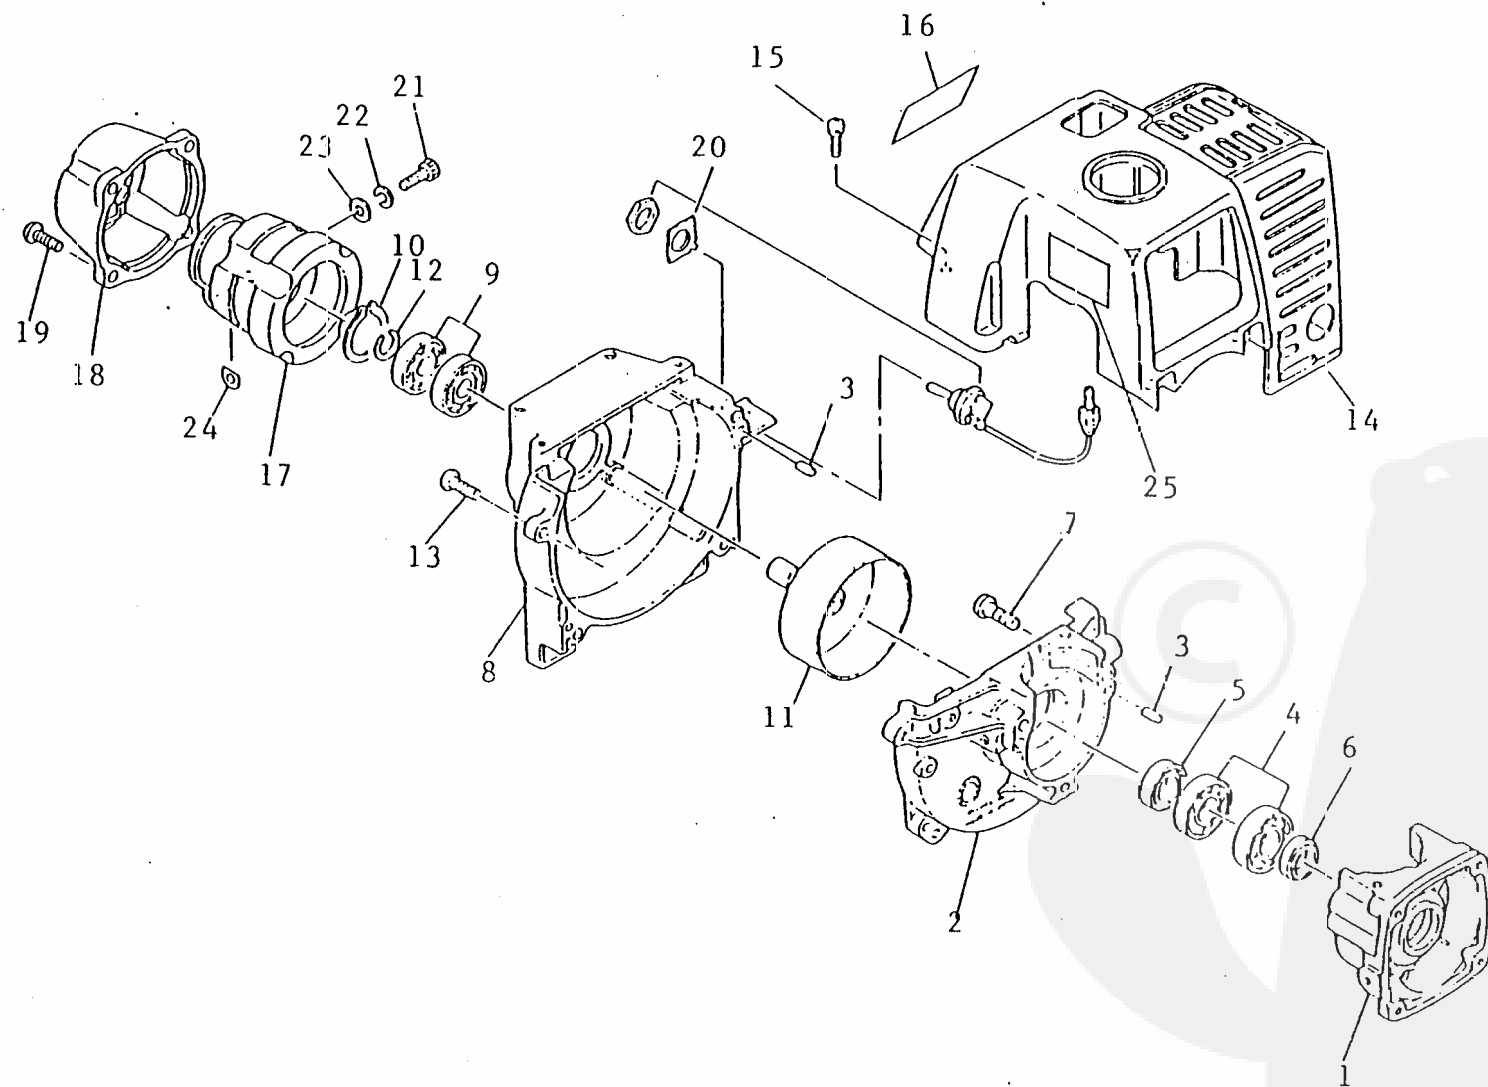

Re: Cylinder , Muffler

- 1 -

1. CYLINDER
MUFFLER

Ref No		Part Name	Part. No	Q'ty
1- 1		CYLINDER	20035-12110	1
1- 2		GASKET, cylinder	20035-12120	1
1- 3		SCREW	01213-05200	2
1- 4		INSULATOR	20035-12210	1
1- 5		GASKET, insulator	20035-12220	1
1- 6		NUT	20036-12260	2
1- 7		BOLT	01020-05200	2
1- 8		SPRING WASHER	01600-05131	2
1- 9		WASHER	01610-05080	2
		MUFFLER ASSY	20035-15000	1
1-10	*	MUFFLER	20035-15110	1
1-11	*	GASKET, muffler	20035-15121	1
1-12	*	LOCK PLATE	20035-15130	1
1-13	*	BOLT	01000-05555	2
1-14	*	SCREW	01213-05120	1

Re: Crankcase , Fan cover

2 . C R A N K C A S E
F A N C O V E R

Ref No		Part Name	Part No	Q'ty
		CRANKCASE ASSY	20036-21000	1
2- 1	*	CRANKCASE-S	20036-21110	1
2- 2	*	CRANKCASE-M	20036-21120	1
2- 3	*	DOWEL PIN	70030-21140	4
2- 4	*	BEARING	02030-06001	2
2- 5	*	OIL SEAL	20000-21211	1
2- 6	*	OIL SEAL	70030-21220	1
2- 7	*	SCREW	01210-05250	3
		FAN COVER SUB ASSY	70036-31100	1
2- 8	*	FAN COVER	70036-31110	1
2- 9	*	BEARING	02006-06000	2
2-10	*	SNAP RING	02432-26120	1
2-11	*	CLUTCH DRUM	20035-31120	1
2-12	*	SNAP RING	22000-13320	1
2-13		SCREW	01210-05160	4
2-14		CYLINDER COVER	70036-31210	1
2-15		SCREW	20000-31330	2
2-16		NAME PLATE	70036-31150	1
2-17		JOINT	20035-31410	1
2-18		CAP, joint	70036-31420	1
2-19		SCREW	01210-05160	4
2-20		SWITCH	70036-31510	1
2-21		BOLT	01020-05250	1
2-22		SPRING WASHER	01600-05131	1
2-23		WASHER	01610-05080	1

<<BELGIUM-T20.000021>>

Ref No	Part Name	Part No	Q'ty
2-24	SHIM	22000-13420	1
2-25	NUMBER PLATE	70036-31180	1

Re: Piston , Crankshaft

- 9 -

3. P I S T O N
C R A N K S H A F T

Ref No		Part Name	Part No	Q' ty
3- 1		PISTON	20035-41110	1
3- 2		PISTON RING	20035-41210	2
3- 3		PISTON PIN	20035-41311	1
3- 4		SNAP RING	70030-41320	2
3- 5		NEEDLE BEARING-SE	70030-41330	1
3- 6		THRUST WASHER	70030-41340	2
3- 7		CRANKSHAFT ASSY	20035-42000	1
		CLUTCH SHOE ASSY	20035-51000	1
3- 8	*	CLUTCH SHOE	20035-51110	2
3- 9	*	CLUTCH SPRING	20035-51220	1
3-10	*	CLUTCH BOLT	20000-51212	2
3-11	*	WASHER	22100-71430	2