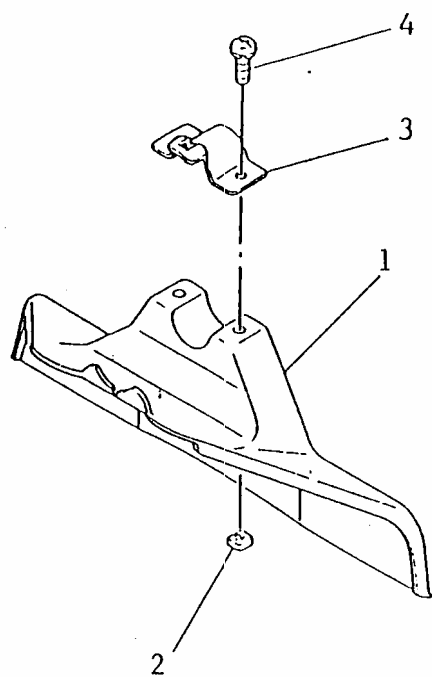

Re: Outer pipe

8. OUTER PIPE

Ref No		Part Name	Part No	Q'ty
		OUTER PIPE ASSY	72036-12000	1
	*	OUTER PIPE SUB ASSY	72036-12100	1
8- 1	**	OUTER PIPE	22035-12110	1
8- 2	**	BUSHING	22035-12120	5
8- 3	**	CAUTION PLATE	72005-12140	1
8- 4	*	NAME PLATE	72005-12510	1
8- 5	*	CAUTION PLATE	72036-12520	1
8- 6	*	SWIVEL HANGER	22035-12210	1
8- 7	*	SPACER	22035-12220	1
8- 8	*	SCREW	01213-05120	1
8- 9	*	LABEL, caution	19402-00024	1
8-10	*	MAIN SHAFT	22035-12410	1
8-11	*	GRIP	22036-12610	1
8-12	*	THROTTLE LEVER	72036-14570	1

Ref No		Part Name	Part No	Q'ty
9-21	**	GRASS COVER	22035-13510	1
9-22	**	SCREW	01210-05250	1
9-23	**	NUT	01500-05040	1
9-24	**	WASHER	01610-05080	1
9-25	*	SCREW	01213-05120	1
9-26	*	BOLT	01020-05250	1
9-27	*	SPRING WASHER	01600-05131	1
9-28	*	WASHER	01610-05080	1
9-29	*	SHIM	22000-13420	1

Re: Handle

<<BELGIUM-T20.000100>>

1 0 . H A N D L E

Ref No		Part Name	Part No	Q' ty
		HANDLE SUB ASSY	72036-14100	1
10- 1	*	HANDLE	72036-14110	1
10- 2	*	CLAMP-A	22044-14120	1
10- 3	*	SPACER	22036-14130	1
10- 4	*	BOLT	22036-14150	4

Re: Guard

- 25 -

<<BELGIUM-T20.000110>>

1 1 . G U A R D

Ref No		Part Name	Part No	Q' ty
		GUARD SUB ASSY	72036-16100	1
11- 1	*	GUARD	72036-16110	1
11- 2	*	NUT	22035-16120	2
11- 3	*	GUARD CLAMP	22035-16130	1
11- 4	*	SCREW	01211-05160	2
		STRAP SUB ASSY	72036-17200	1
11- 5	*	BELT	72036-17210	1
11- 6	*	HOOK	22044-17220	1
11- 7	*	PROTECTOR	22044-17230	1
11- 8	*	BUCKLE	22044-17240	1
11- 9	*	RIVET	22044-17250	2