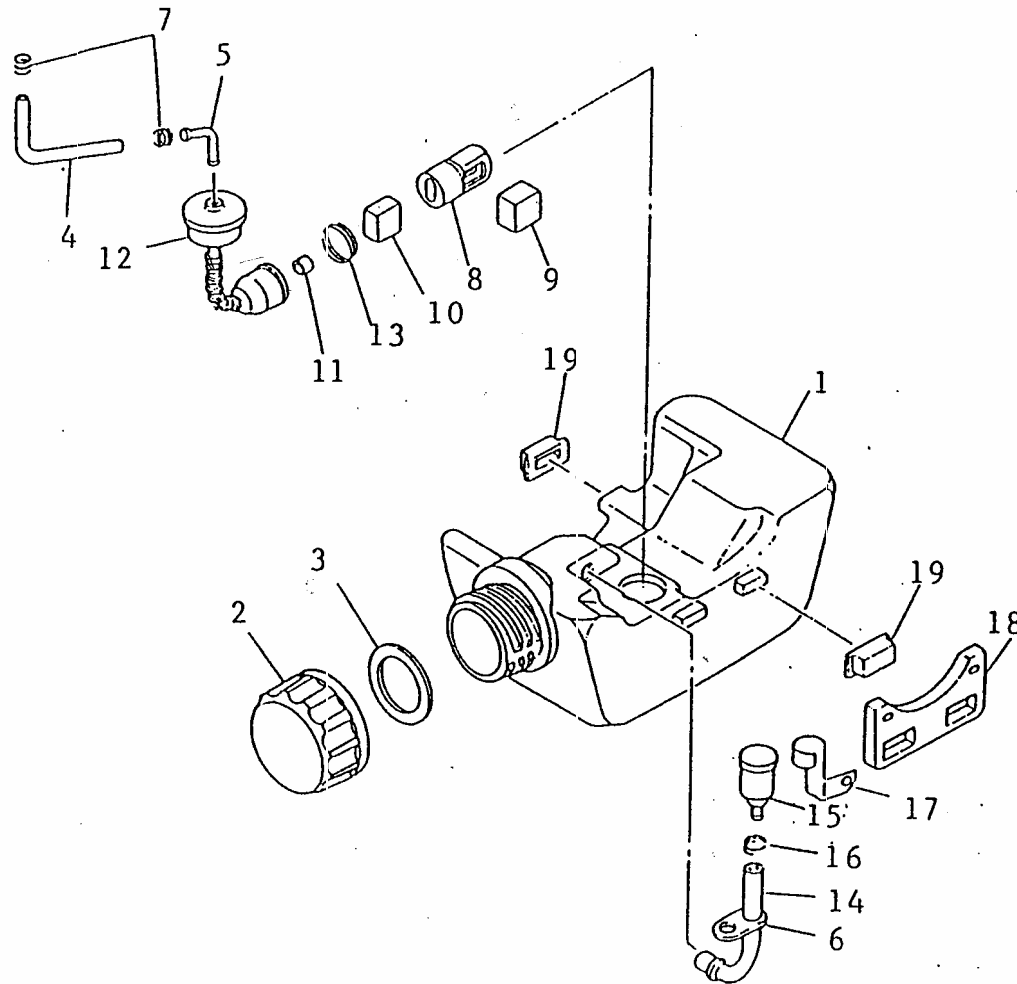

Re: Fuel tank

7. FUEL TANK

Ref No		Part Name	Part No	Q'ty
		FUEL TANK ASSY	20036-85001	1
7- 1	*	FUEL TANK	20035-85110	1
	*	FUEL CAP SUB ASSY	20000-85200	1
7- 2	**	FUEL CAP	20000-85210	1
7- 3	**	GASKET, fuel cap	20000-85220	1
7- 4	*	FUEL PIPE	20036-85310	1
7- 5	*	JOINT PIPE	20000-85321	1
7- 6	*	PIPE HOLDER	20036-85340	1
7- 7	*	CLIP	20020-85540	2
	*	FUEL FILTER SUB ASSY	20011-85400	1
7- 8	**	WEIGHT, fuel	22100-85411	1
7- 9	**	FILTER-A	22100-85420	1
7-10	**	FILTER-B	22100-85431	1
7-11	**	CHECK VALVE	20000-85440	1
7-12	**	SUCTION PIPE	20011-85450	1
7-13	**	CLIP	22102-85440	1
	*	BREATHER SUB ASSY	20035-85501	1
7-14	**	BREATHER PIPE	20035-85510	1
7-15	**	VALVE	20035-85522	1
7-16	**	CLIP	20020-85540	1
7-17	**	CLAMP	20035-85610	1
7-18	**	TANK HOLDER	20035-86110	1
7-19	**	TANK CUSHION	20035-86120	4