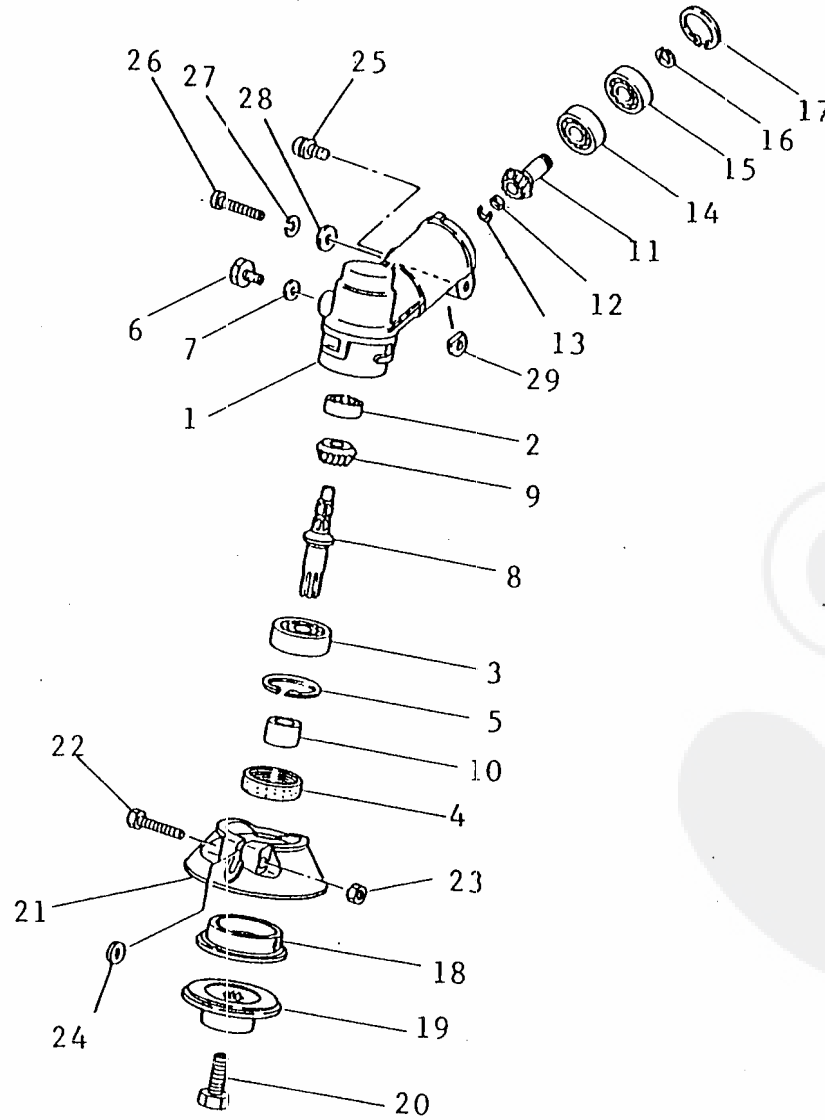

Re: Gear case

9. GEAR CASE

Ref No		Part Name	Part No	Q'ty
		GEAR CASE ASSY	22035-13000	1
	*	GEAR CASE SUB ASSY	22035-13010	1
9- 1	**	GEAR CASE	22035-13110	1
9- 2	**	BEARING	02006-00626	1
9- 3	**	BEARING	02000-06000	1
9- 4	**	OIL SEAL	22035-13140	1
9- 5	**	SNAP RING	02432-26120	1
9- 6	**	BOLT	01014-06100	1
9- 7	**	GASKET	22000-13410	1
9- 8	**	GEAR SHAFT	22035-13210	1
9- 9	**	BEVEL GEAR	22035-13220	1
9-10	**	COLLAR, gear shaft	22035-13230	1
	**	BEVEL PINION SET	22035-13390	1
9-11	***	BEVEL PINION	22035-13310	1
9-12	***	STOPPER RING	22035-13320	1
9-13	***	SNAP RING	22035-13330	1
9-14	**	BEARING	02000-00608	1
9-15	**	BEARING	02002-00608	1
9-16	**	SNAP RING	22035-13340	1
9-17	**	SNAP RING	02432-22100	1
	*	HOLDER SET	22035-13209	1
9-18	**	HOLDER-A	22035-13240	1
9-19	**	HOLDER-B	22035-13250	1
9-20	**	BOLT	22035-13270	1
	*	GRASS COVER SUB ASSY	22035-13500	1