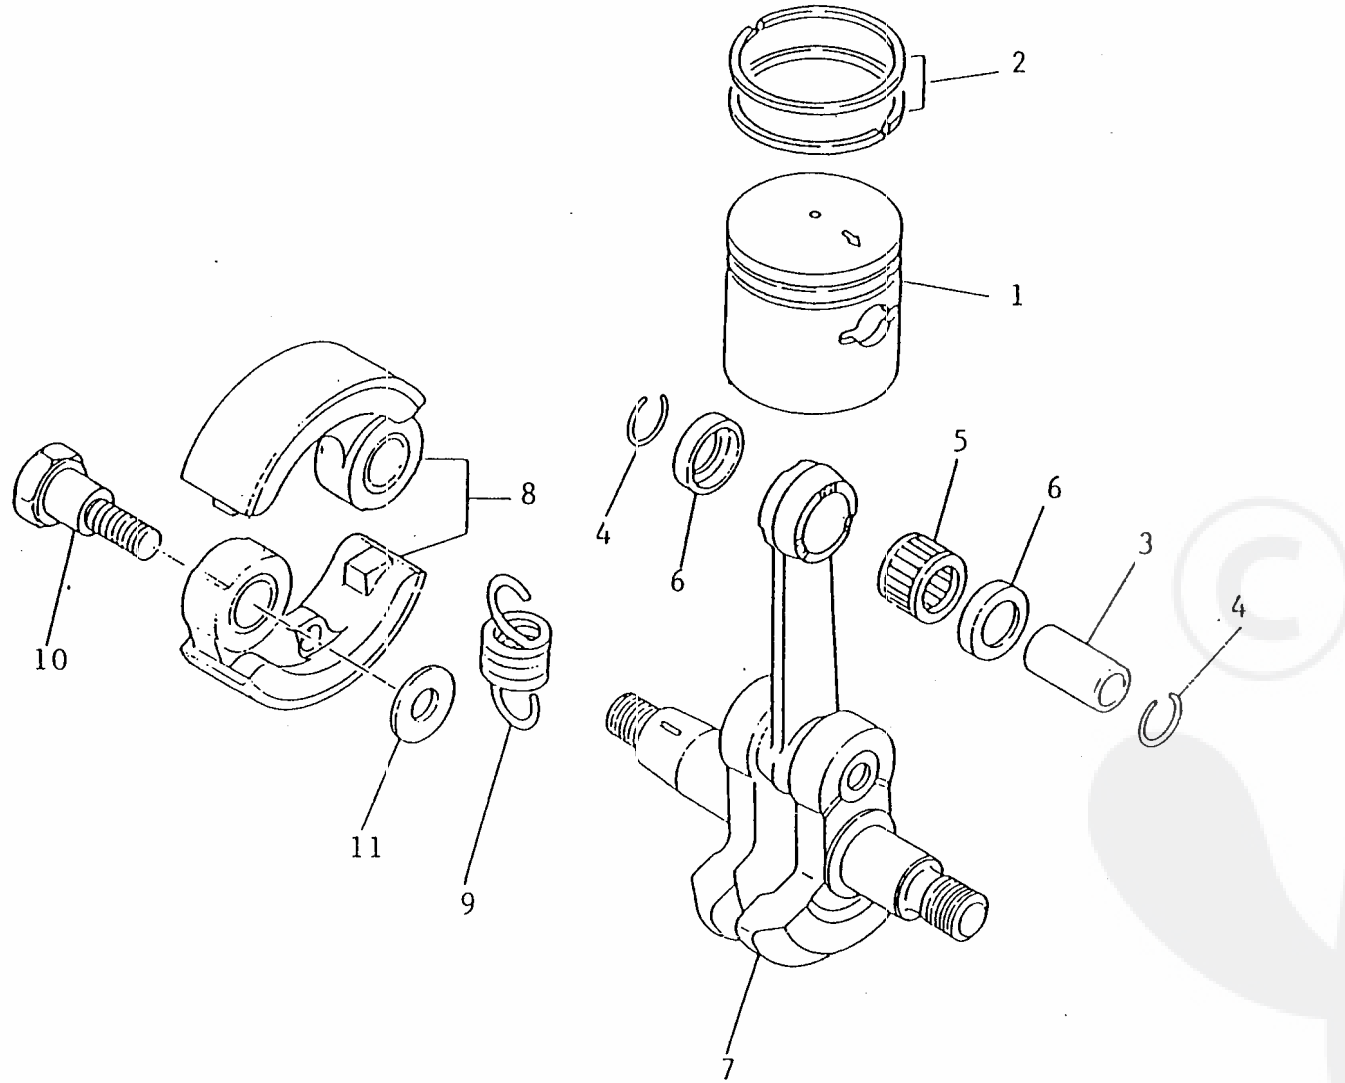

Re: Crankcase , Fan cover

2 . C R A N K C A S E
F A N C O V E R

Ref No		Part Name	Part No	Q'ty
		CRANKCASE ASSY	20036-21000	1
2- 1	*	CRANKCASE-S	20036-21110	1
2- 2	*	CRANKCASE-M	20036-21120	1
2- 3	*	DOWEL PIN	70030-21140	4
2- 4	*	BEARING	02030-06001	2
2- 5	*	OIL SEAL	20000-21211	1
2- 6	*	OIL SEAL	70030-21220	1
2- 7	*	SCREW	01210-05250	3
		FAN COVER SUB ASSY	70036-31100	1
2- 8	*	FAN COVER	70036-31110	1
2- 9	*	BEARING	02006-06000	2
2-10	*	SNAP RING	02432-26120	1
2-11	*	CLUTCH DRUM	20035-31120	1
2-12	*	SNAP RING	22000-13320	1
2-13		SCREW	01210-05160	4
2-14		CYLINDER COVER	70036-31210	1
2-15		SCREW	20000-31330	2
2-16		NAME PLATE	70036-31150	1
2-17		JOINT	20035-31410	1
2-18		CAP, joint	70036-31420	1
2-19		SCREW	01210-05160	4
2-20		SWITCH	70036-31510	1
2-21		BOLT	01020-05250	1
2-22		SPRING WASHER	01600-05131	1
2-23		WASHER	01610-05080	1

<<BELGIUM-T20.000021>>

Ref No	Part Name	Part No	Q'ty
2-24	SHIM	22000-13420	1
2-25	NUMBER PLATE	70036-31180	1

Re: Piston , Crankshaft

- 9 -

3. P I S T O N
C R A N K S H A F T

Ref No		Part Name	Part No	Q' ty
3- 1		PISTON	20035-41110	1
3- 2		PISTON RING	20035-41210	2
3- 3		PISTON PIN	20035-41311	1
3- 4		SNAP RING	70030-41320	2
3- 5		NEEDLE BEARING-SE	70030-41330	1
3- 6		THRUST WASHER	70030-41340	2
3- 7		CRANKSHAFT ASSY	20035-42000	1
		CLUTCH SHOE ASSY	20035-51000	1
3- 8	*	CLUTCH SHOE	20035-51110	2
3- 9	*	CLUTCH SPRING	20035-51220	1
3-10	*	CLUTCH BOLT	20000-51212	2
3-11	*	WASHER	22100-71430	2