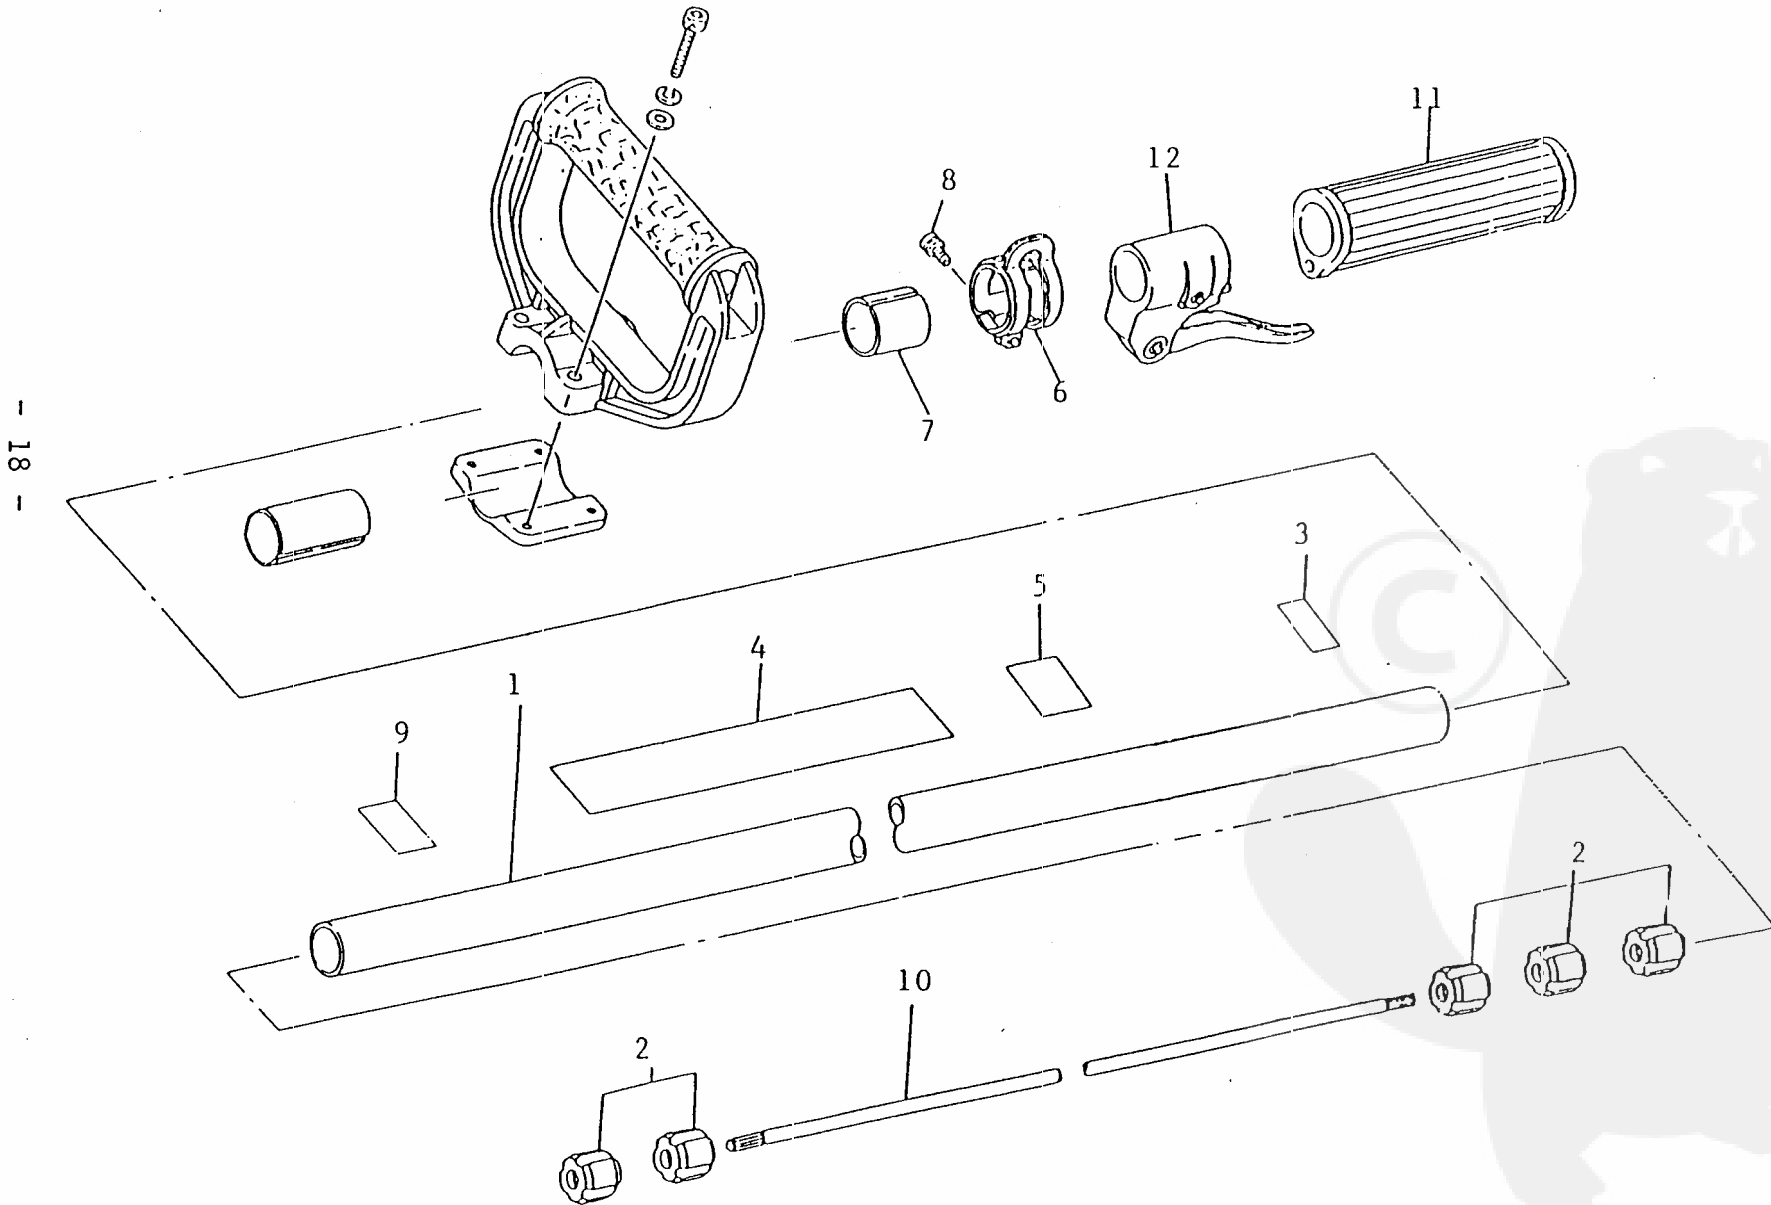

Re: Outer pipe

8. OUTER PIPE

Ref No		Part Name	Part No	Q'ty
		OUTER PIPE ASSY	72036-12000	1
	*	OUTER PIPE SUB ASSY	72036-12100	1
8- 1	**	OUTER PIPE	22035-12110	1
8- 2	**	BUSHING	22035-12120	5
8- 3	**	CAUTION PLATE	72005-12140	1
8- 4	*	NAME PLATE	72005-12510	1
8- 5	*	CAUTION PLATE	72036-12520	1
8- 6	*	SWIVEL HANGER	22035-12210	1
8- 7	*	SPACER	22035-12220	1
8- 8	*	SCREW	01213-05120	1
8- 9	*	LABEL, caution	19402-00024	1
8-10	*	MAIN SHAFT	22035-12410	1
8-11	*	GRIP	22036-12610	1
8-12	*	THROTTLE LEVER	72036-14570	1