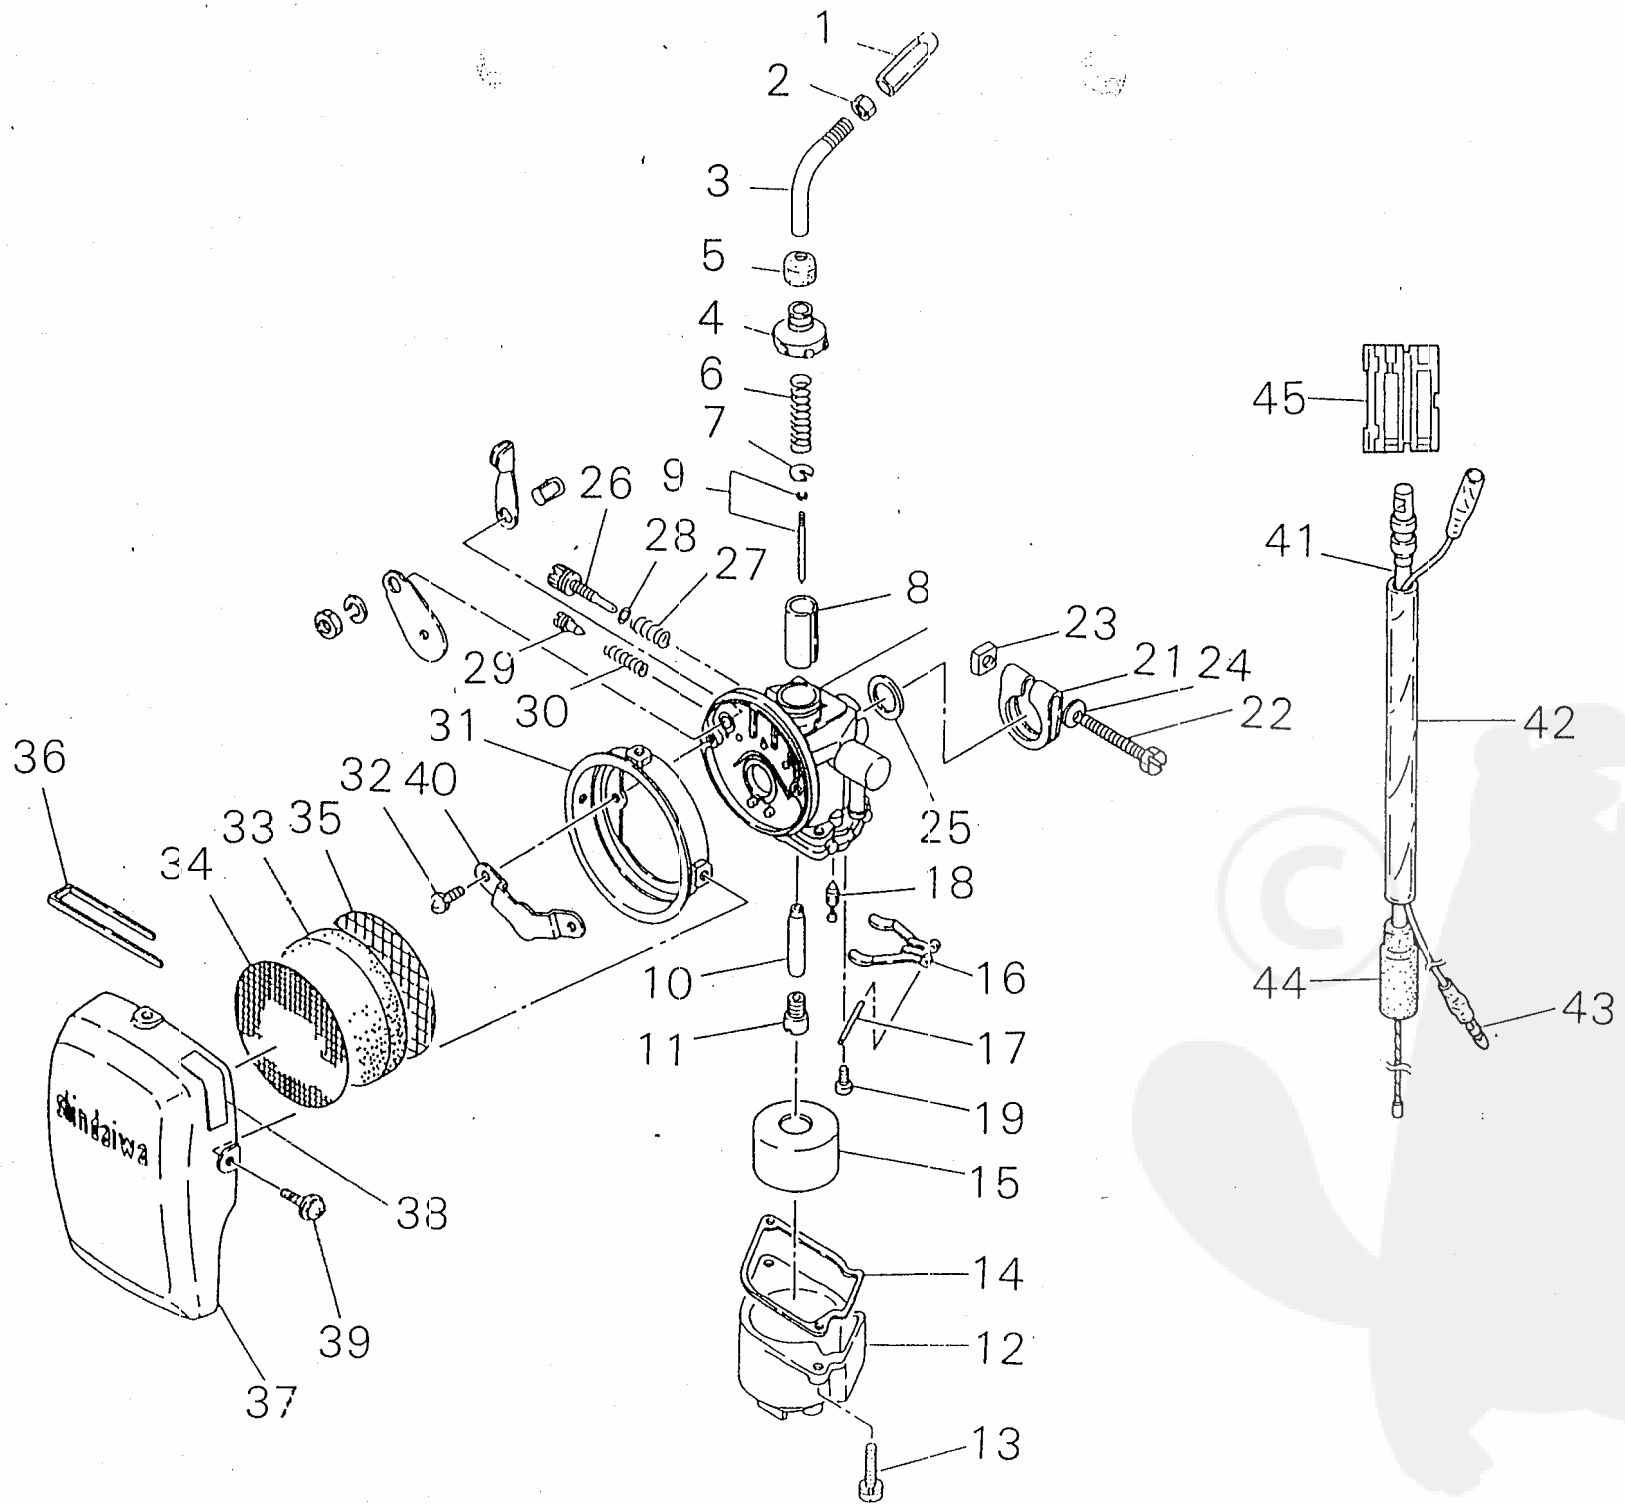

PRICE:(¥)

Ref. No	Part No.	Part Name	Q'ty	Unit Price	Remarks
2-	20051-21100	CRANK CASE S COMP	1		
1	20051-21110	• CRANK CASE S	1		
2	12900-62020	• BEARING	1		
3	20010-21211	• OIL SEAL	1		
	20051-21200	CRANK CASE M COMP	1		
4	70012-21121	• CRANK CASE M	1		
5	12900-62020	• BEARING	1		
6	20010-21211	• OIL SEAL	1		
7	12492-50100	• ROLLER	4		
8	01020-05300	BOLT	4		
9	70012-31111	FAN COVER	1		
10	02006-06002	BEARING	2		
11	02432-32120	SNAP RING	1		
12	70112-31150	NAME PLATE	1		
13	20050-31210	CLUTCH DRUM	1		
14	20011-31230	SNAP RING	1		
15	11022-05200	BOLT SPW	2		
16	11022-05350	BOLT SPW	2		
17	70196-32110	CYLINDER COVER	1		
18	70196-32141	GASKET	1		
19	11020-05140	BOLT SW	2		
20	70196-32150	WASHER	2		
21	70196-32160	COVER	1		
22	20051-35130	JOINT CASE	1		
23	20051-35200	PIN COMP	1		
24	11022-05200	BOLT SPW	4		
25	20024-83152	CABLE HOLDER	1		
26	70056-83140	EARTH CORD B	1		

PRICE:(¥)

Ref. No.	Part No.	Part Name	Q'ty	Unit Price	Remarks
3- 1	20021-41112	PISTON	1		
2	20021-41210	PISTON RING	2		
3	20021-41311	PISTON PIN	1		
4	22152-41231	SNAP RING	2		
5	20021-41330	BEARING SE	1		
6	20021-41341	THRUST WASHER	2		
7	20021-42002	CRANK SHAFT ASSY	1		
	20050-51102	CLUTCH SHOE ASSY	1		
8	20050-51111	• CLUTCH SHOE	2		
9	20050-51121	• CLUTCH SPRING	2		
10	20010-51130	• CLUTCH BOLT	2		
11	20010-51141	• WASHER	2		

PRICE:(¥)

Ref. No	Part No.	Part Name	Q'ty	emarks
4- 1	20010-71201	ROTOR	1	
2	02403-03100	KEY	1	
3	01511-10061	NUT	1	
4	01600-10251	SPRING WASHER	1	
5	20011-71611	COIL	1	
6	20010-71631	SPACER COIL	2	
7	01020-04260	BOLT	2	
8	01600-04101	SPRING WASHER	2	
9	20010-71650	WASHER	2	
10	20011-71660	TUBE	1	
11	72920-71711	UNIT	1	
12	11024-04120	BOLT SPW	2	
13	20011-72110	GROMMET	1	
14	20011-72120	GROMMET	2	
15	20010-72221	PLUG CAP	1	
16	20000-72241	PLUG CAP COVER	1	
17	20000-72250	COVER BAND	1	
20	70180-72260	SHIELD	1	
18	20000-72230	SPRING SPARK PLUG	1	
19	13000-13406	SPARK PLUG BMR6A	1	