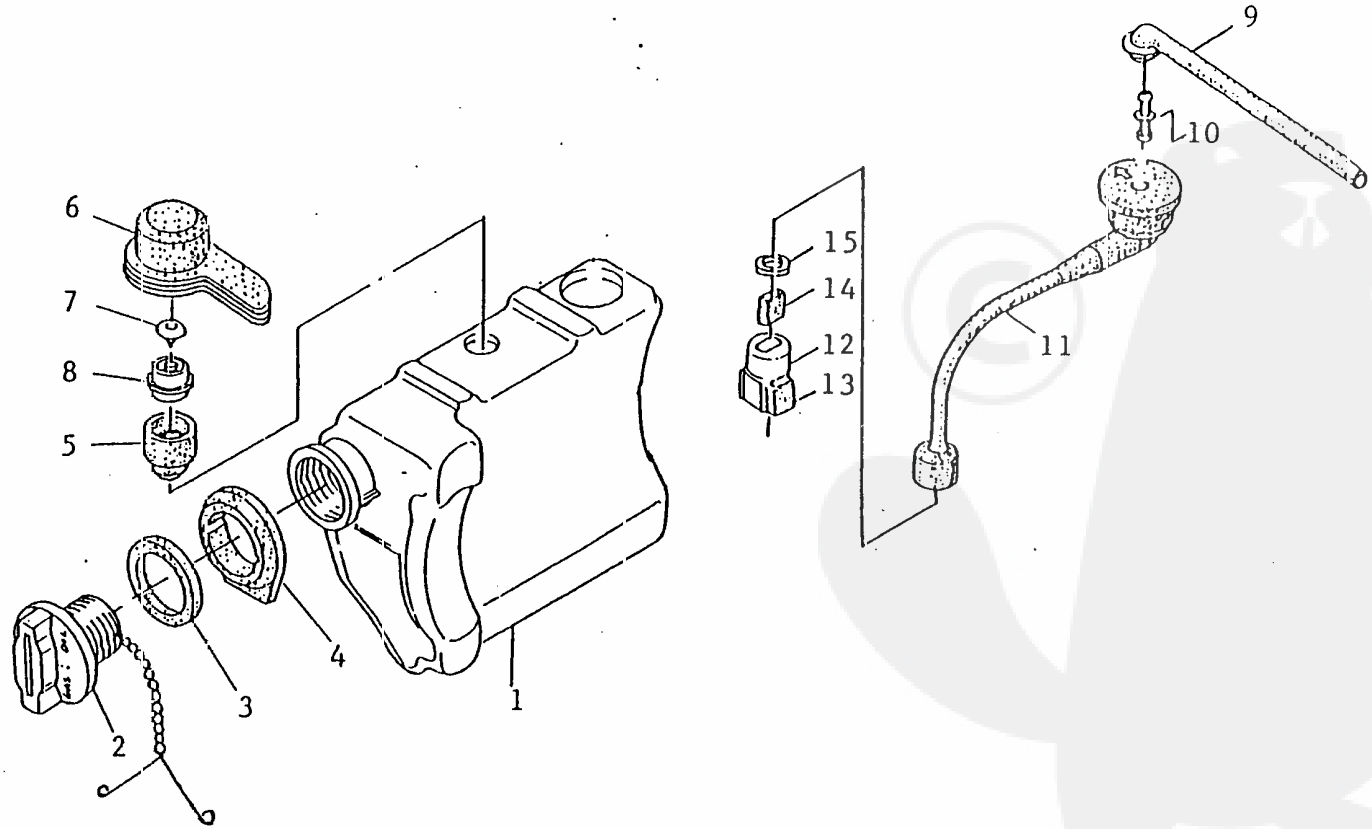

Re: Fuel tank

- 23 -

10. FUEL TANK

Ref No		Part Name	Part No	Qty
		FUEL TANK ASSY	72116-85000	1
10-1	*	FUEL TANK	22104-85110	1
	*	FUEL CAP ASSY	22128-85208	1
10-2	**	FUEL CAP	22128-85210	1
10-3	**	GASKET, fuel cap	22100-85281	1
10-4	*	TANK SUPPORT, fuel	22122-85230	1
10-5	*	HOLDER, valve	22122-85240	1
10-6	*	CAP, breather	22122-85250	1
10-7	*	VALVE, fuel	22100-85260	1
10-8	*	RETAINER, breather	22122-85270	1
10-9	*	FUEL PIPE	22104-85310	1
10-10	*	JOINT, fuel pipe	22100-85320	1
	*	SUCTION PIPE ASSY	22115-85301	1
10-11	**	SUCTION PIPE	22122-85330	1
	**	FUEL FILTER SUB ASSY	22100-85401	1
10-12	***	WEIGHT, fuel	22100-85411	1
10-13	***	FILTER-A	22100-85420	1
10-14	***	FILTER-B	22100-85431	1
10-15	***	CLIP	22102-85440	1