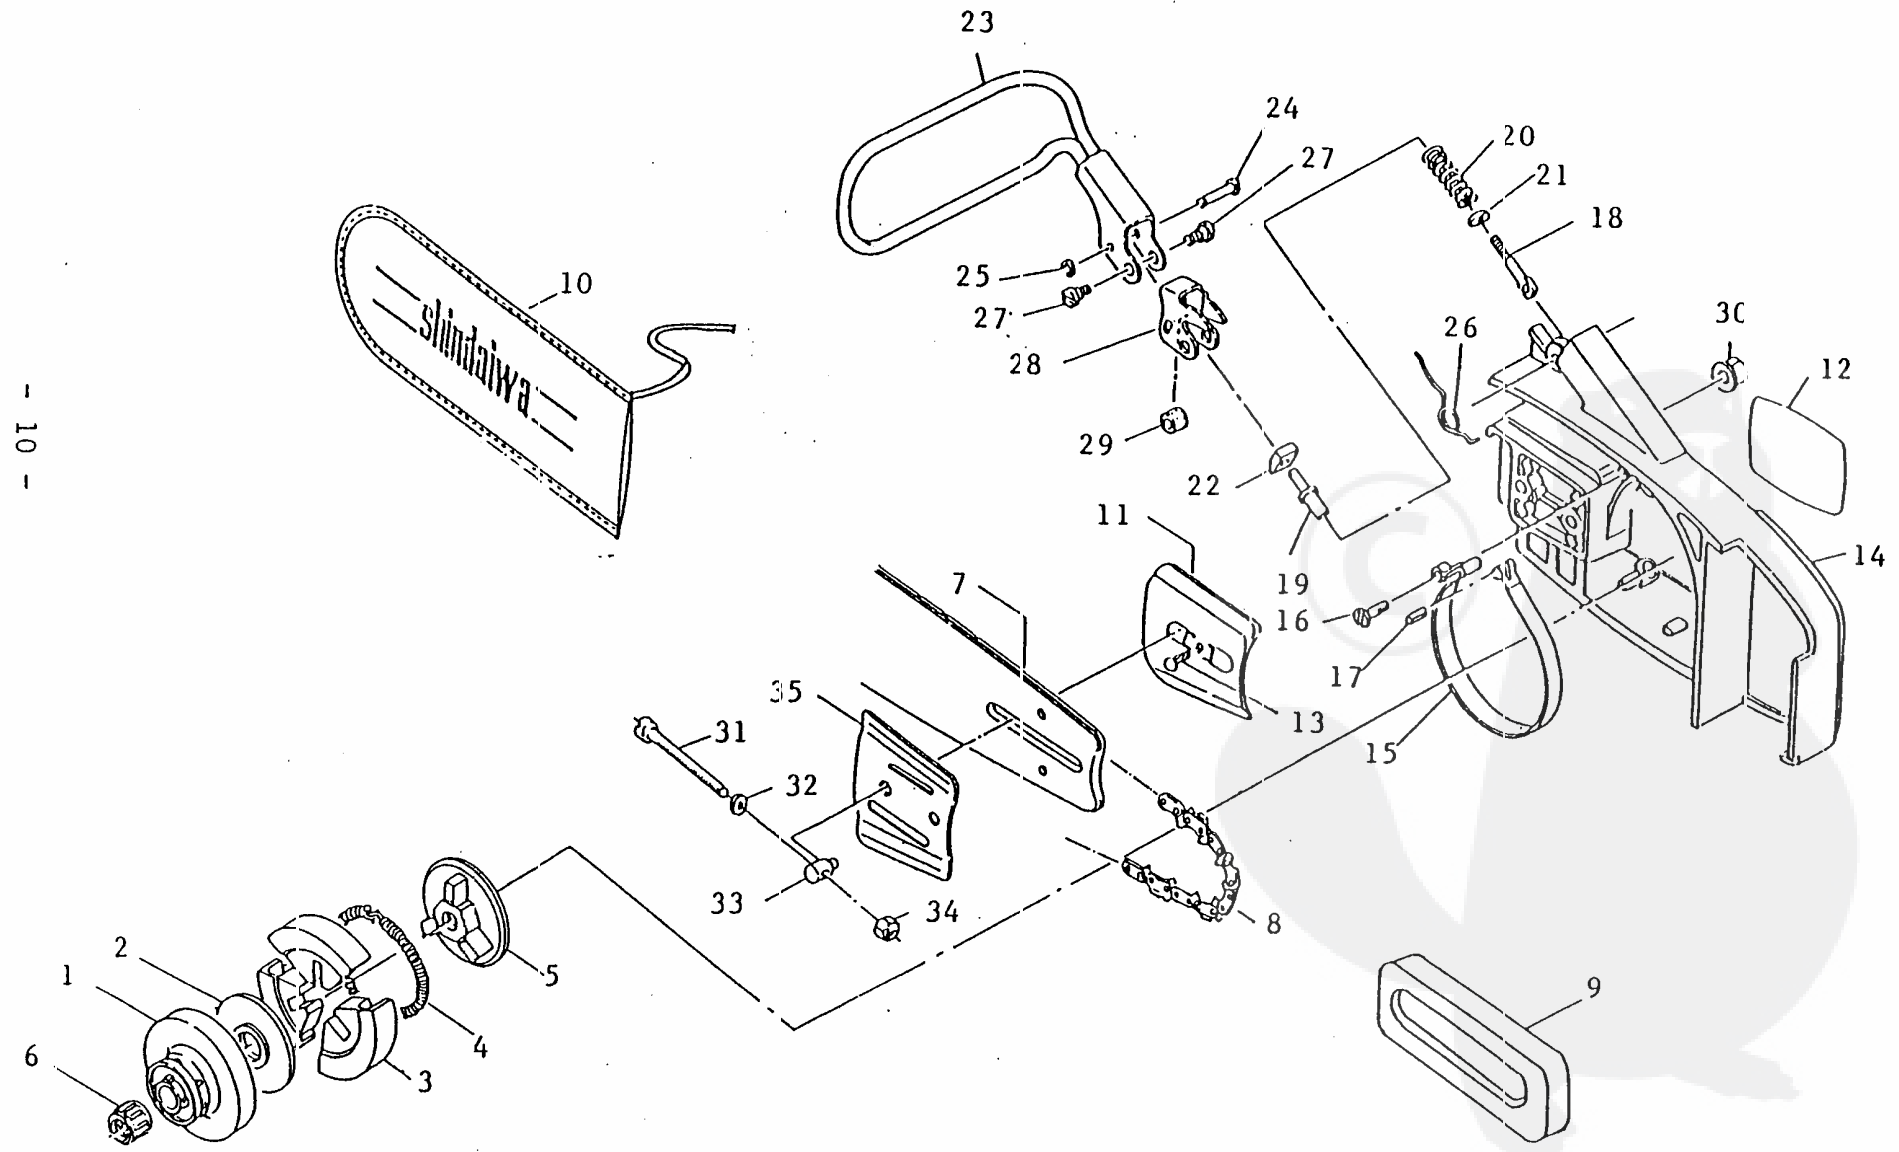

Re: Piston , Crank shaft

1  
8  
1

4. PISTON  
CRANKSHAFT

Ref No	Part Name	Part No	Qty
4- 1	PISTON	22120-41110	1
4- 2	PISTON RING	22120-41210	2
4- 3	PISTON PIN	22128-41220	1
4- 4	SNAP RING	22100-41230	2
4- 5	NEEDLE BEARING-SE	22120-41330	1
4- 6	THRUST WASHER	22120-41340	2
4- 7	CRANKSHAFT ASSY	22128-42001	1
4- 8	THRUST WASHER	22102-43110	2
4- 9	SIDE PLATE-A	22100-43140	2
4- 9	SIDE PLATE-B	22100-43150	2
4-10	NEEDLE BEARING-M	22120-43160	2
4-11	OIL SEAL	22100-43170	2
4-12	WOODRUFF KEY	22100-43210	1
4-13	SPRING WASHER	01600-08201	1
4-14	NUT	22100-43231	1

Clearance between crankcase and side plate is to be adjusted 0.07~0.24 mm. Never use side plate with combination of "A" and "B". i.e. always use with "A" and "A" or "B" and "B".

Re: Clutch , Cutting equipment

Ref No	Part Name	Part No	Qty
5-23 *	LEVER	22135-54510	1
5-24 *	STOPPER PIN	22135-54520	1
5-25 *	E-RING	22120-54530	1
5-26 *	RELIEF SPRING	22135-54540	1
5-27 *	BOLT, lever	22135-54550	2
5-28 *	LEVER-C	72171-54560	1
5-29 *	CUSHION	22135-54570	1
5-30	NUT	22120-53210	2
5-31	SLIDE SCREW	22100-53310	1
5-32	WASHER	01610-05080	1
5-33	SLIDE PIECE	22100-53320	1
5-34	LOCK NUT	22100-53330	1
5-35	GUIDE PLATE-A	22100-53340	1