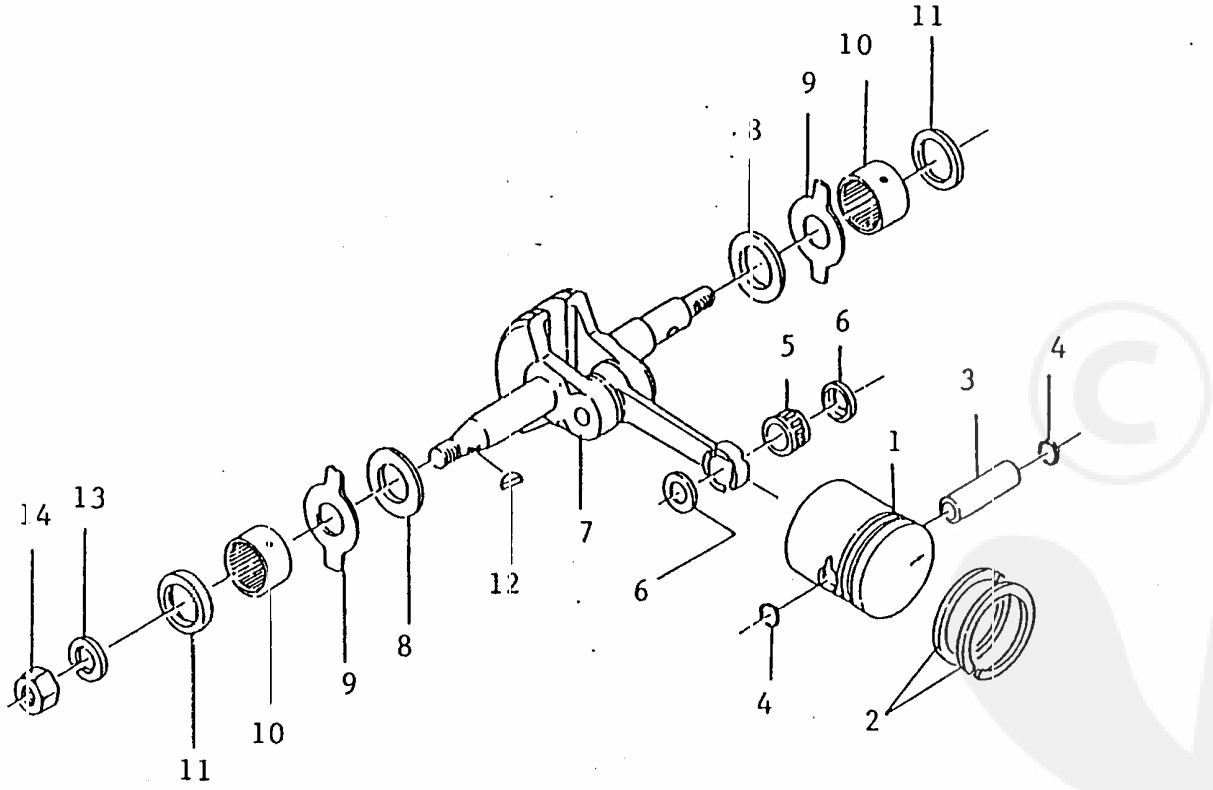

Re: Piston , Crank shaft

1
8
1

4. PISTON
CRANKSHAFT

Ref No	Part Name	Part No	Qty
4- 1	PISTON	22120-41110	1
4- 2	PISTON RING	22120-41210	2
4- 3	PISTON PIN	22128-41220	1
4- 4	SNAP RING	22100-41230	2
4- 5	NEEDLE BEARING-SE	22120-41330	1
4- 6	THRUST WASHER	22120-41340	2
4- 7	CRANKSHAFT ASSY	22128-42001	1
4- 8	THRUST WASHER	22102-43110	2
4- 9	SIDE PLATE-A	22100-43140	2
4- 9	SIDE PLATE-B	22100-43150	2
4-10	NEEDLE BEARING-M	22120-43160	2
4-11	OIL SEAL	22100-43170	2
4-12	WOODRUFF KEY	22100-43210	1
4-13	SPRING WASHER	01600-08201	1
4-14	NUT	22100-43231	1

Clearance between crankcase and side plate is to be adjusted 0.07~0.24 mm. Never use side plate with combination of "A" and "B". i.e. always use with "A" and "A" or "B" and "B".