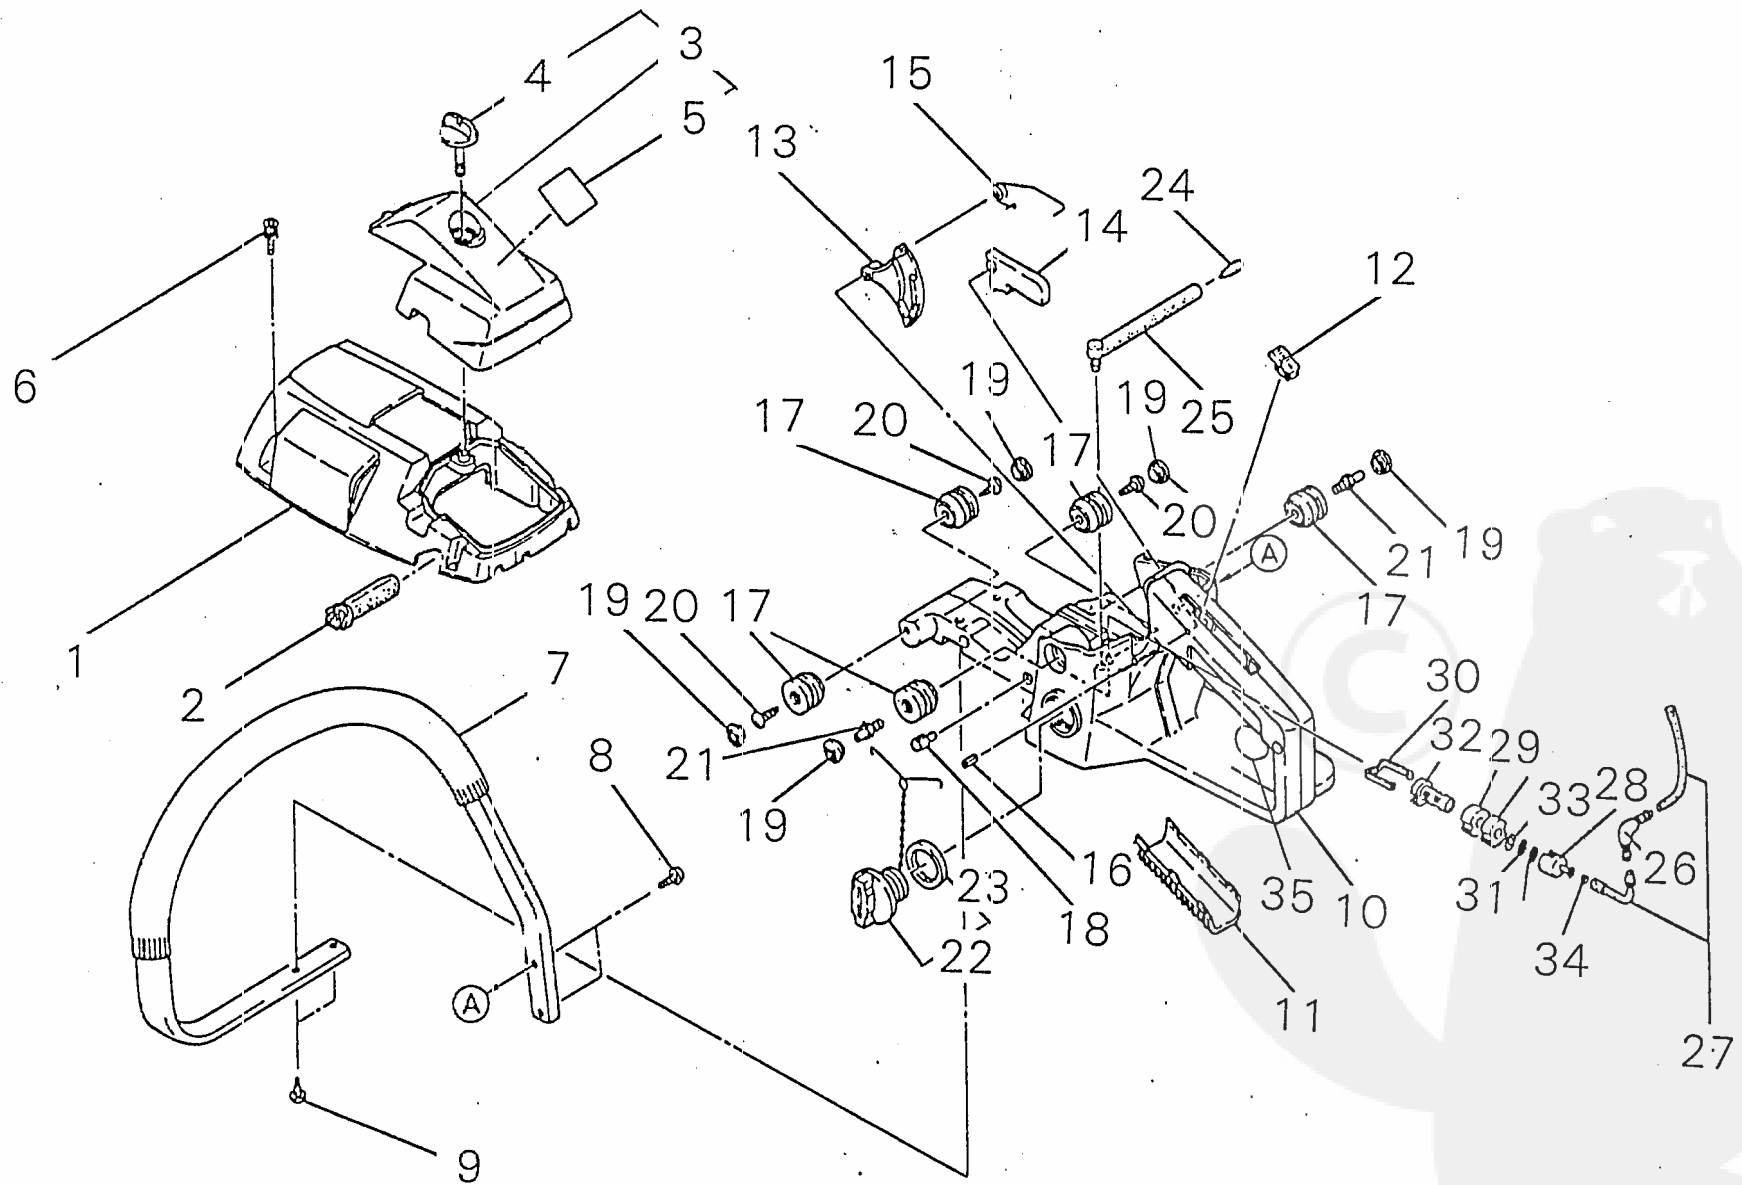

PRICE: (ST)

Ref. No.	Part No.	Part Name	Q'ty	emarks
3-	22156-31100	CYLINDER COVER SUB ASSY #	1	
1	22156-31110	• CYLINDER COVER	1	
2	22156-31120	• GROMMET HL	1	
3	72297-31200	CLEANER COVER ASSY	1	
4	22155-82520	• KNOB CLEANER COVER	1	
5	72297-31290	• NAME PLATE	1	
6	11022-04160	BOLT SPW	3	
7	22156-32110	FRONT HANDLE	1	
8	11029-50170	BOLT HILO	2	
9	11029-50210	BOLT HILO	2	
	22156-33100	REAR HANDLE SUB ASSY	1	
10	22156-33200	• REAR HANDLE	1	
11	22156-33230	• GRIP	1	
12	22154-33310	• SLIDE STOPPER	1	
13	22154-33320	• THROTTLE LEVER	1	
14	22154-33330	• LOCK LEVER	1	
15	22154-33340	• SPRING LEVER	1	
16	12420-40255	• SPRING PIN	2	
35	72139-33210	• CAUTION PLATE B	1	
17	22154-33730	CUSHION 22	5	
18	22154-33750	SUPPORTER	1	
19	22154-33740	PLUG 22	5	
20	11029-50160	BOLT HILO	3	
21	22154-33761	STOP BOLT 22	2	
	22156-33800	FUEL CAP ASSY	1	
22	22154-33810	• CAP	1	
23	22100-85281	• GASKET FUEL CAP	1	
	22154-33900	BREATHER ASSY	1	
24	22155-33950	• ELEMENT	1	
25	22154-33940	• PIPE	1	
26	22155-33930	JOINT	1	
	22156-34100	FUEL PIPE ASSY	1	
27	22154-34110	• FUEL PIPE	1	
	22115-85401	• FUEL FILTER SUB ASSY	1	
28	22128-85410	•• WEIGHT FUEL	1	
29	22128-85421	•• FILTER	2	
30	22128-85440	•• CLIP FILTER	1	
31	22118-85460	•• SCREEN	2