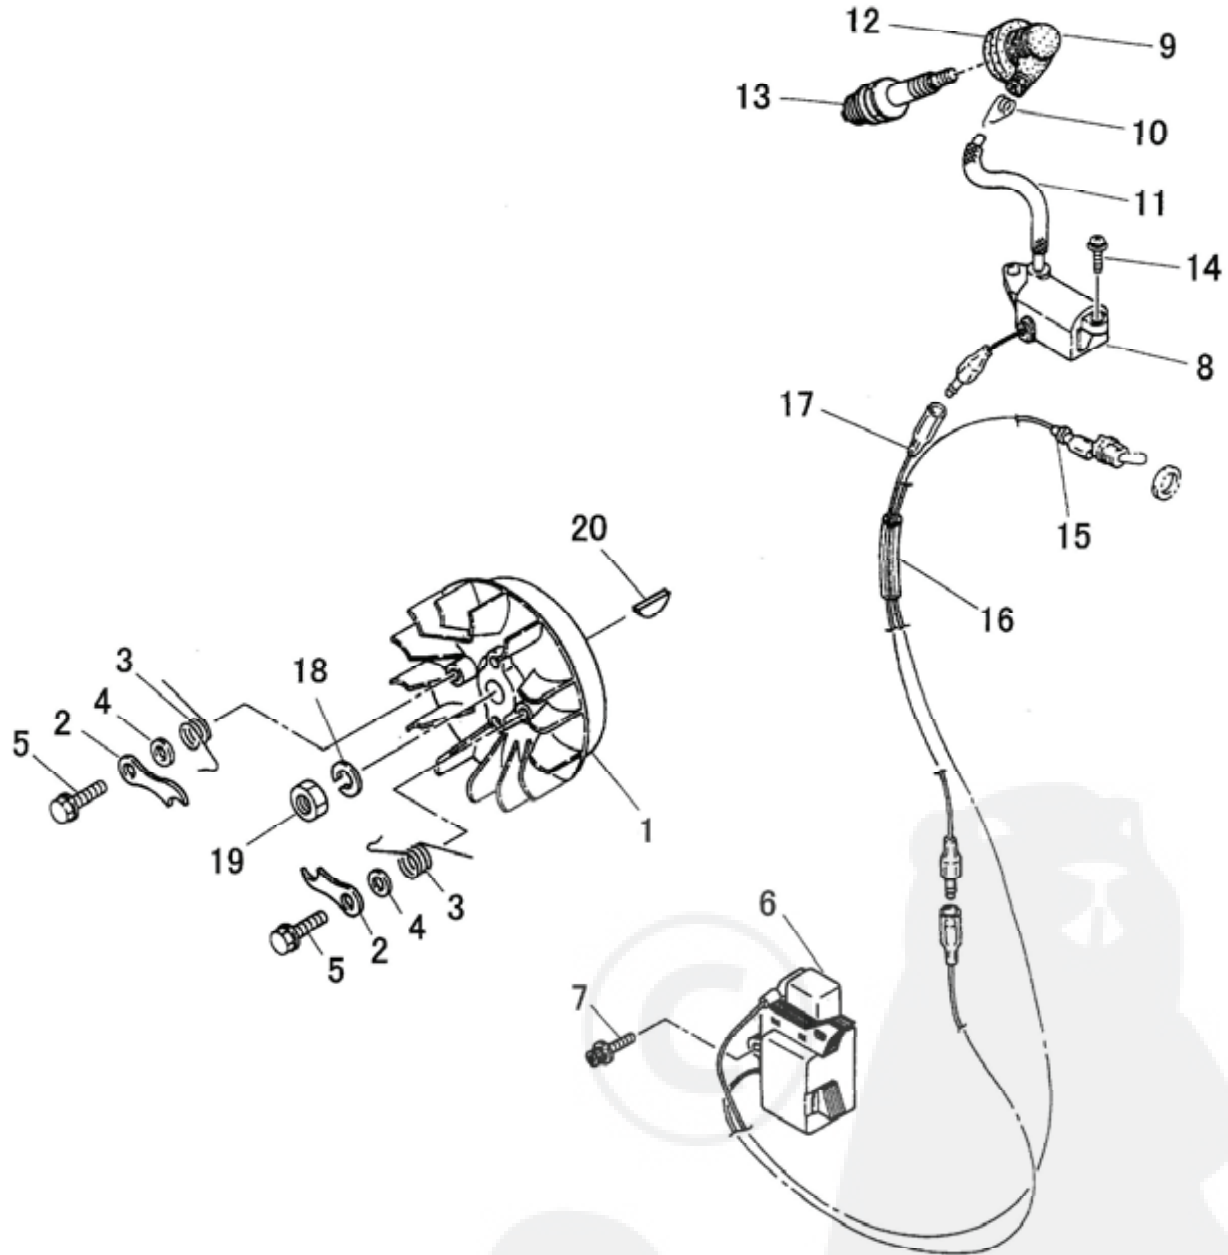

ROTOR / IGNITION COIL

ILLUSTRATION 6 - REV 7/05

Ref. No	Part No.	Part Name	Q'ty
6- 1	22160-71110	ROTOR	1
2	22100-71410	RATCHET	2
3	22100-71420	SPRING RATCHET	2
4	22100-71430	WASHER	2
5	22140-71440	BOLT	2
6	22160-71511	EXCITE COIL	1
7	11024-04200	BOLT SW	2
8	22160-71702	IGNITION COIL	1
9	22160-72220	PLUG CAP	1
10	22154-72230	SPRING PLUG	1
11	22160-72240	TUBE	1

Ref. No	Part No.	Part Name	Q'ty
12	22160-72260	SEAL CAP	1
13	13000-13507	SPARKPLUG BPMR7A	1
14	11205-04160	SCREW PM	2
15	22160-71520	CORD	1
16	22160-71530	TUBE	1
17	22160-71750	CORD	1
18	01600-08201	SPRING WASHER	1
19	22100-43231	NUT	1
20	02403-03100	KEY	1

* Denotes item is part of an assembly ** Denotes item is part of a sub-assembly