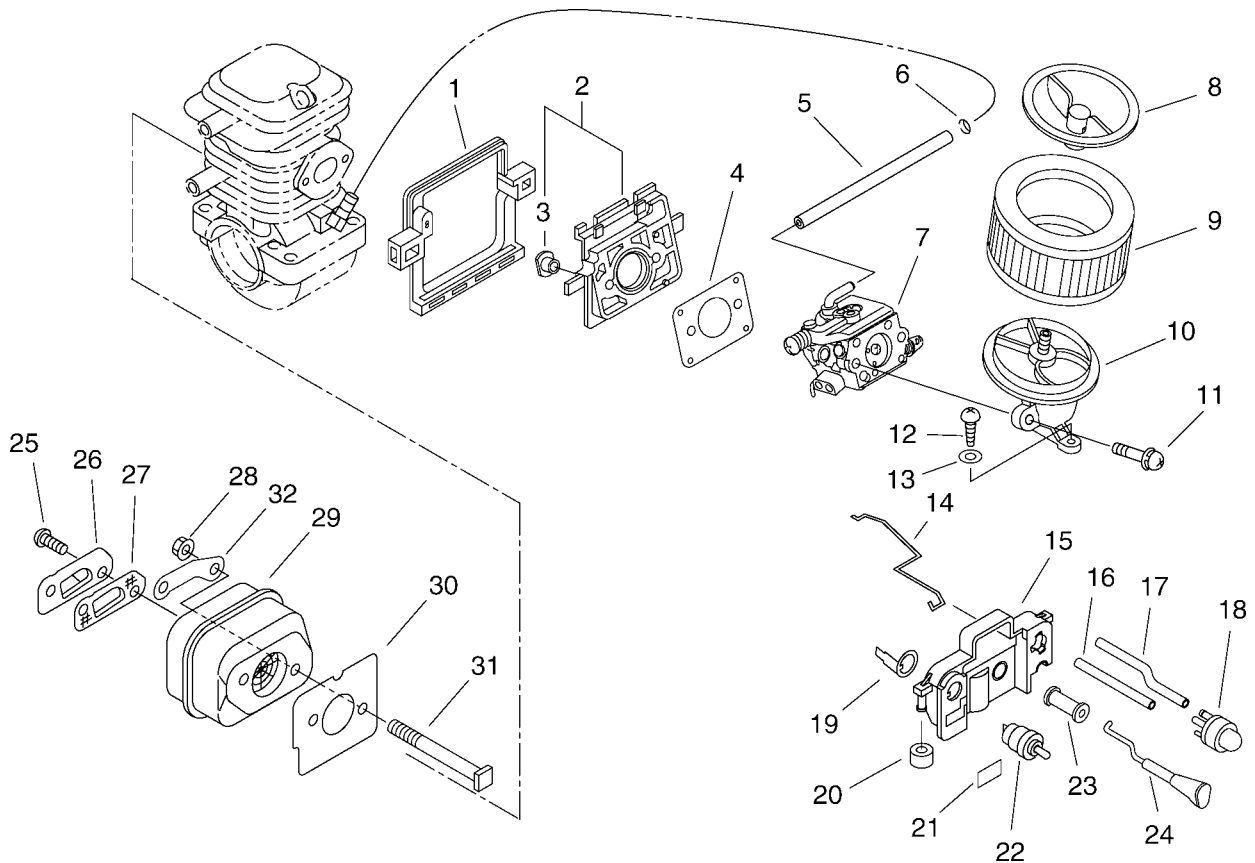

shindaiwa

PARTS CATALOGUE

CHAIN SAW

402s

CE

KEY	LV	PART NUMBER	Q'TY	DESCRIPTION	REMARKS
1		900238-05014	2	SCREW 5*14	
2		A202-000060	1	BELLOWS, INTAKE	
3		V103-000290	1	GASKET,INTAKE	
4		P021-010574	1	CRANKCASE SET	
5	+	900162-05022	4	BOLT, H.S. 5*22	
6		P021-010581	1	PISTON KIT	
7	+	A101-000160	1	RING, PISTON	
8	+	V607-000000	1	PIN,ENG 9	
9	+	100015-03931	2	CIRCLIP, PISTON PIN	
10	+	100014-53630	2	SPACER, PISTON PIN	
11	+	100012-16131	1	BEARING, NEEDLE	
12		100142-12330	1	KEY, WOODRUFF	
13		P021-012140	1	CRANKSHAFT ASY	
15	+	V505-000010	2	SEAL,OIL 12	
16	+	900888-36201	2	BEARING, BALL 6201	
17		A235-000000	1	KNOB,CLEANER LID	
19		A232-000540	1	LID,CLEANER	
20		130338-32430	1	PLUG, COVER	
22		900238-05020	3	SCREW 5*20	
23		A160-001220	1	COVER,CYLINDER	
24		V135-000010	1	GROMMET,HT CORD	
26		A209-000000	1	PLATE,INSULATOR	
27		X524-001900	1	LABEL	
28		C304-000010	1	SPIKED	

KEY	LV	PART NUMBER	Q'TY	DESCRIPTION	REMARKS
29		91145-05020	2	BOLT HS TAPPING	
30		91145-05016	1	BOLT HS TAPPING	
31		C310-000000	1	CATCHER, CHAIN	
32		150114-04920	1	BUSHING	
33		P021-016780	1	COVER ENGINE ASY	
34	+	V341-000050	1	WASHER, SQUARE	
36	+	436114-13930	1	VALVE, CHECK	
37		P021-007630	1	CAP ASY, TANK	
38	+	900721-00025	1	O-RING 25	
39	+	A365-000050	1	CONNECTOR, CAP	
40		100918-15130	2	CAP	
41		100915-33930	2	SCREW	
42		100910-60030	2	CUSHION	
43		900162-05030	4	BOLT, H.S. 5*30	
44		V420-001250	2	CUSHION	
45		890631-38130	1	LABEL, CAUTION	
46		890345-39230	1	LABEL, CAUTION	
47		V341-000060	1	WASHER, SQUARE	
48		V341-000070	1	WASHER, SQUARE	