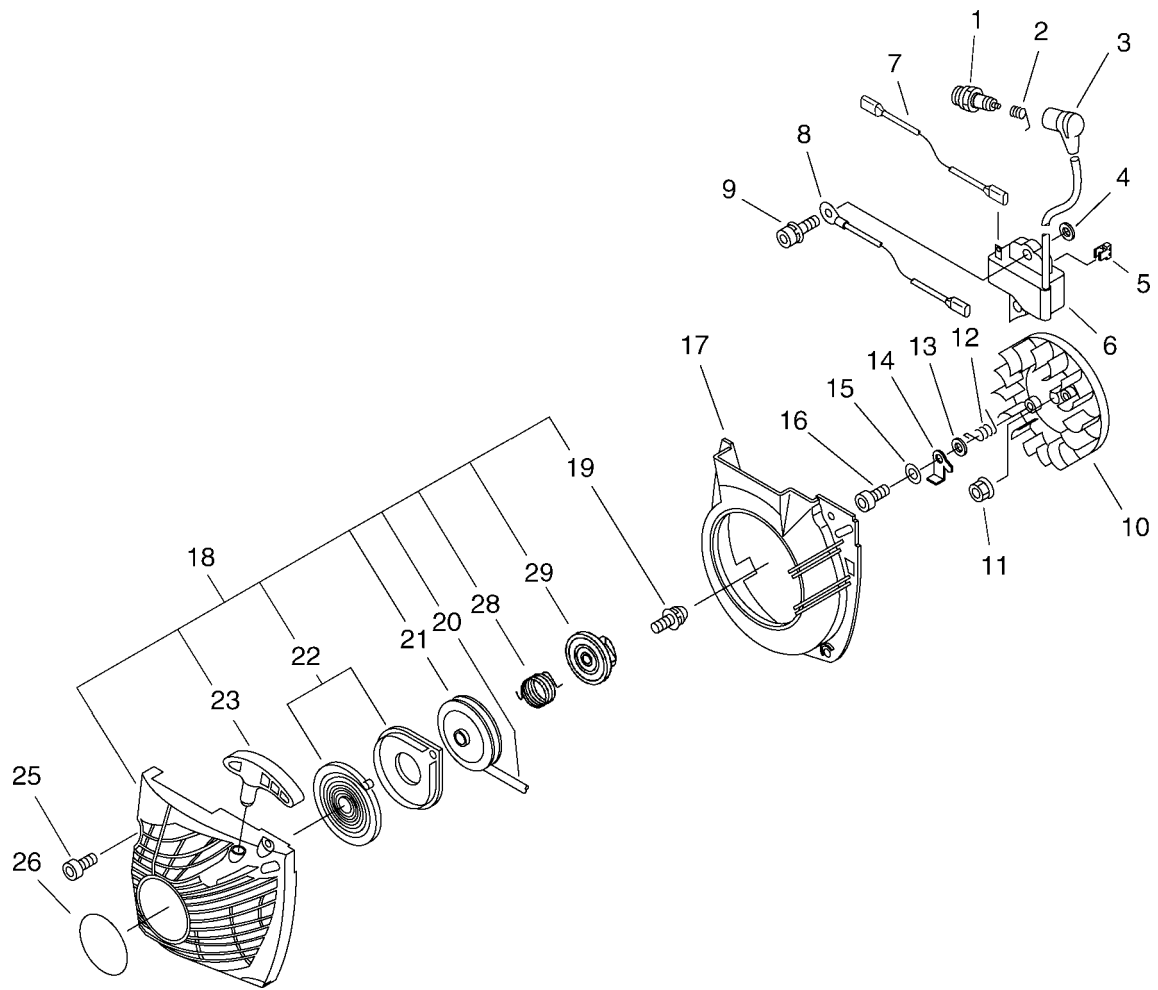

KEY	LV	PART NUMBER	Q'TY	DESCRIPTION	REMARKS
1		A425-000000	1	SPARKPLUG	
2		A426-000010	1	TERMINAL, SPARKPLUG	
3		A427-000013	1	CAP, SPARK PLUG	
4		150117-16430	2	SPACER	
5		V490-000310	1	CLIP	
6		A411-000264	1	COIL, IGNITION	
7		V485-000680	1	LEAD	
8		V485-000620	1	LEAD	
9		900162-05020	2	BOLT, H.S. 5*20	
10		A409-000272	1	ROTOR, MAGNETO	
11		900515-00008	1	NUT, FLANGE 8	
12		177234-35430	2	SPRING, RETURN	
13		177247-04630	2	SPACER, RATCHET	
14		A514-000050	2	PAWL	
15		900603-00005	2	WASHER 5	
16		V203-000090	2	BOLT, 5	
17		A172-000572	1	COVER, FAN	
18		A051-001450	1	STARTER, RECOIL	
19	+	177236-61830	1	SCREW	
20	+	P022-008440	1	ROPE, STARTER	
21	+	A506-000080	1	REEL, ROPE	
22	+	P022-010440	1	SPRING KIT, REWIND	
23	+	P022-005890	1	GRIP, STARTER	
28	+	V452-000220	1	SPRING, TORSION