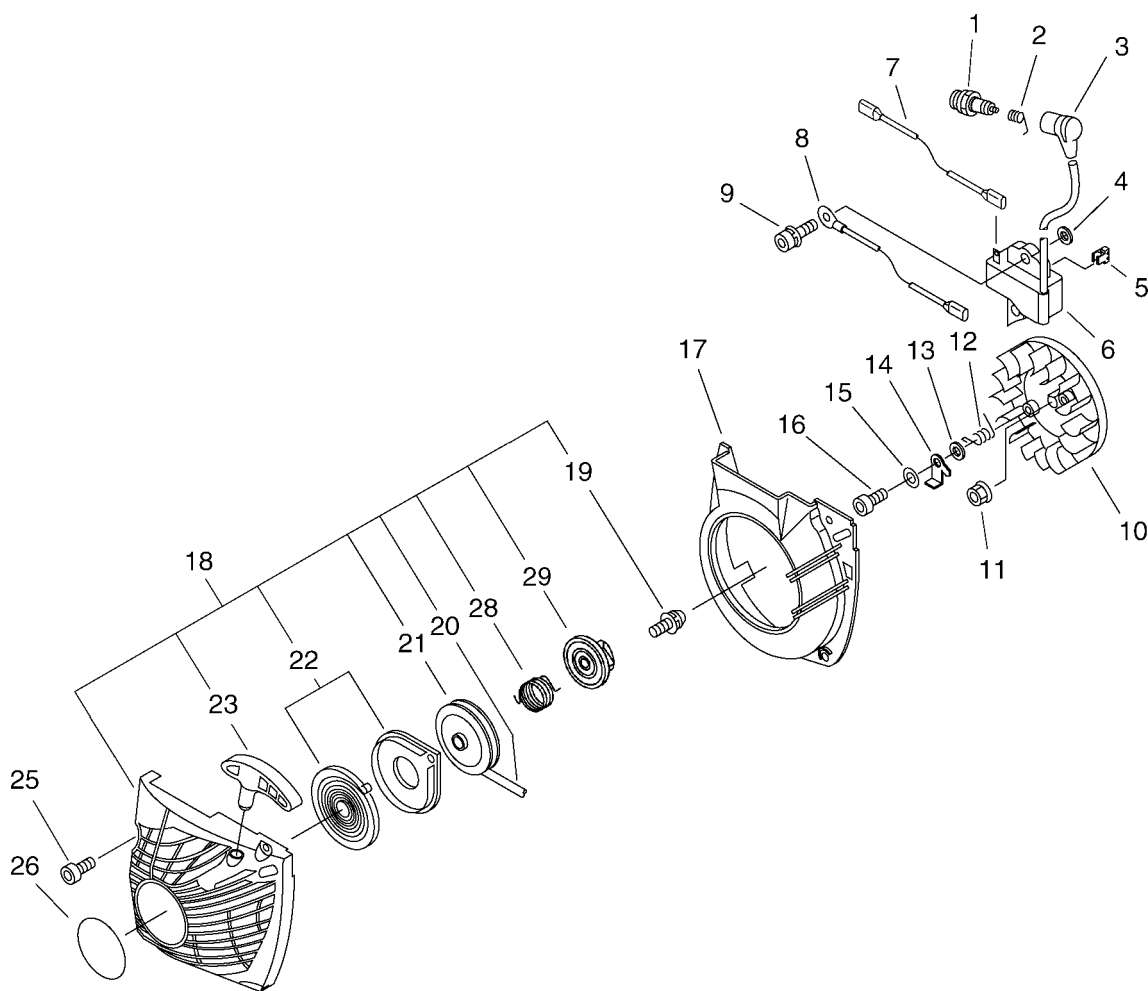

KEY	LV	PART NUMBER	Q'TY	DESCRIPTION	REMARKS
29	+	P022-022000	1	CATCHER,PAWL	
25		91145-05020	4	BOLT HS TAPPING	
26		X503-009900	1	LABEL,MODEL