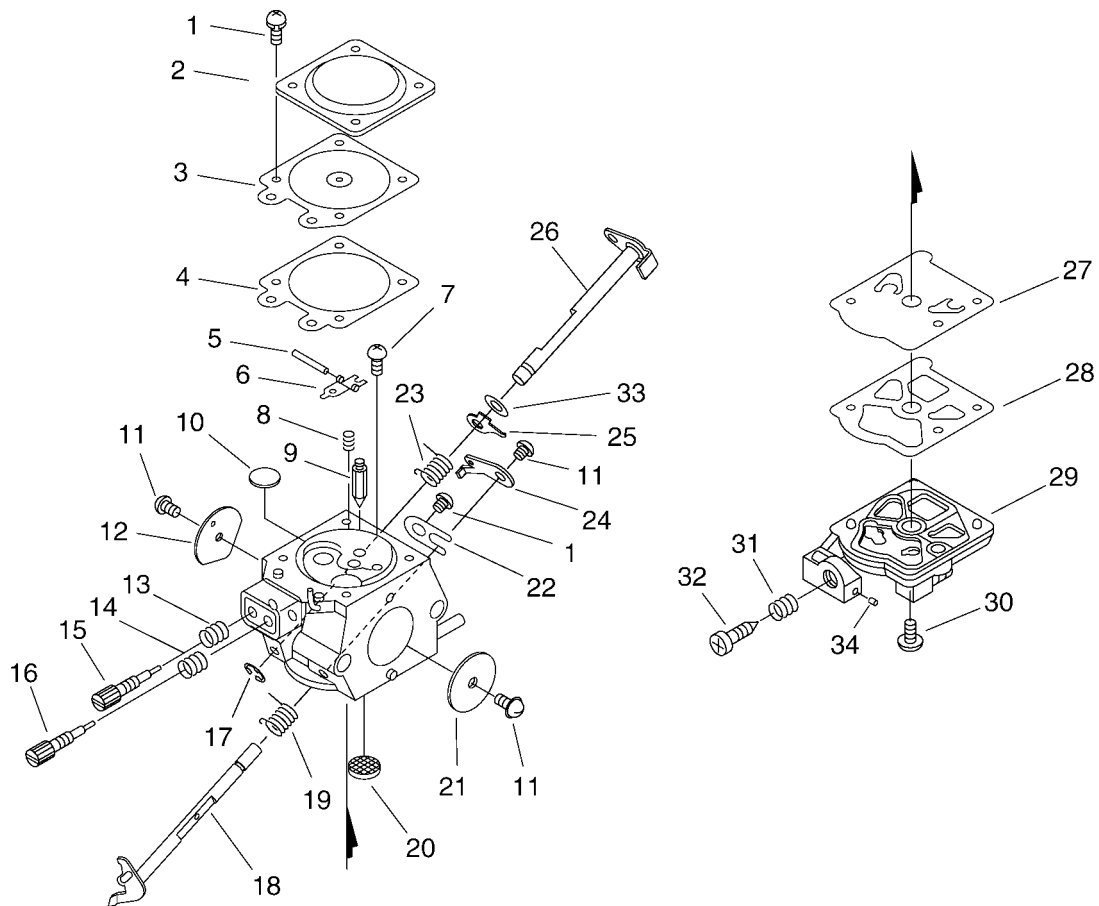

KEY	LV	PART NUMBER	Q'TY	DESCRIPTION	REMARKS
24	+	P003-000150	1	CHOKE, SHAFT	
25	+	123112-15030	1	DIAPHRAGM, FUEL PUMP	
26	+	123125-15030	1	GASKET, FUEL PUMP	
27	+	123124-38330	1	COVER, FUEL PUMP	
28	+	123110-03930	1	SCREW, PUMP COVER	
29	+	123178-15030	1	PLUG, FRICTION	
30	+	123133-04260	1	SPRING, IDLE ADJUST	
31	+	123134-04260	1	SCREW, IDLE ADJUST	
32	+	123127-03930	1	CLIP, THROTTLE SHAFT