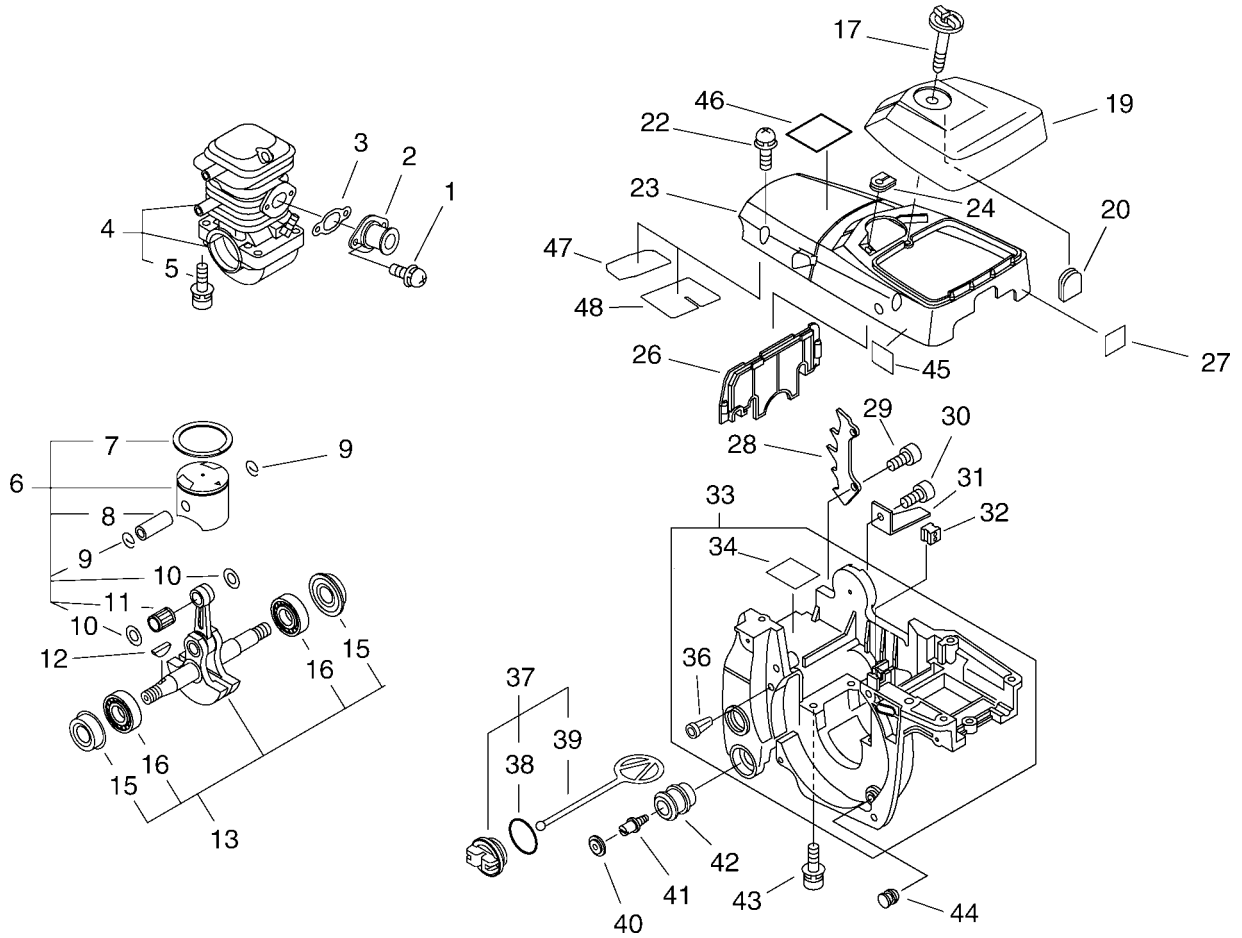

shindaiwa

PARTS CATALOGUE

CHAIN SAW

402s

CE

KEY	LV	PART NUMBER	Q'TY	DESCRIPTION	REMARKS
1		900238-05014	2	SCREW 5*14	
2		A202-000060	1	BELLOWS, INTAKE	
3		V103-000290	1	GASKET,INTAKE	
4		P021-010574	1	CRANKCASE SET	
5	+	900162-05022	4	BOLT, H.S. 5*22	
6		P021-010581	1	PISTON KIT	
7	+	A101-000160	1	RING, PISTON	
8	+	V607-000000	1	PIN,ENG 9	
9	+	100015-03931	2	CIRCLIP, PISTON PIN	
10	+	100014-53630	2	SPACER, PISTON PIN	
11	+	100012-16131	1	BEARING, NEEDLE	
12		100142-12330	1	KEY, WOODRUFF	
13		P021-012140	1	CRANKSHAFT ASY	
15	+	V505-000010	2	SEAL,OIL 12	
16	+	900888-36201	2	BEARING, BALL 6201	
17		A235-000000	1	KNOB,CLEANER LID	
19		A232-000540	1	LID,CLEANER	
20		130338-32430	1	PLUG, COVER	
22		900238-05020	3	SCREW 5*20	
23		A160-001220	1	COVER,CYLINDER	
24		V135-000010	1	GROMMET,HT CORD	
26		A209-000000	1	PLATE,INSULATOR	
27		X524-001900	1	LABEL	
28		C304-000010	1	SPIKED	

KEY	LV	PART NUMBER	Q'TY	DESCRIPTION	REMARKS
29		91145-05020	2	BOLT HS TAPPING	
30		91145-05016	1	BOLT HS TAPPING	
31		C310-000000	1	CATCHER, CHAIN	
32		150114-04920	1	BUSHING	
33		P021-016780	1	COVER ENGINE ASY	
34	+	V341-000050	1	WASHER, SQUARE	
36	+	436114-13930	1	VALVE, CHECK	
37		P021-007630	1	CAP ASY, TANK	
38	+	900721-00025	1	O-RING 25	
39	+	A365-000050	1	CONNECTOR, CAP	
40		100918-15130	2	CAP	
41		100915-33930	2	SCREW	
42		100910-60030	2	CUSHION	
43		900162-05030	4	BOLT, H.S. 5*30	
44		V420-001250	2	CUSHION	
45		890631-38130	1	LABEL, CAUTION	
46		890345-39230	1	LABEL, CAUTION	
47		V341-000060	1	WASHER, SQUARE	
48		V341-000070	1	WASHER, SQUARE	