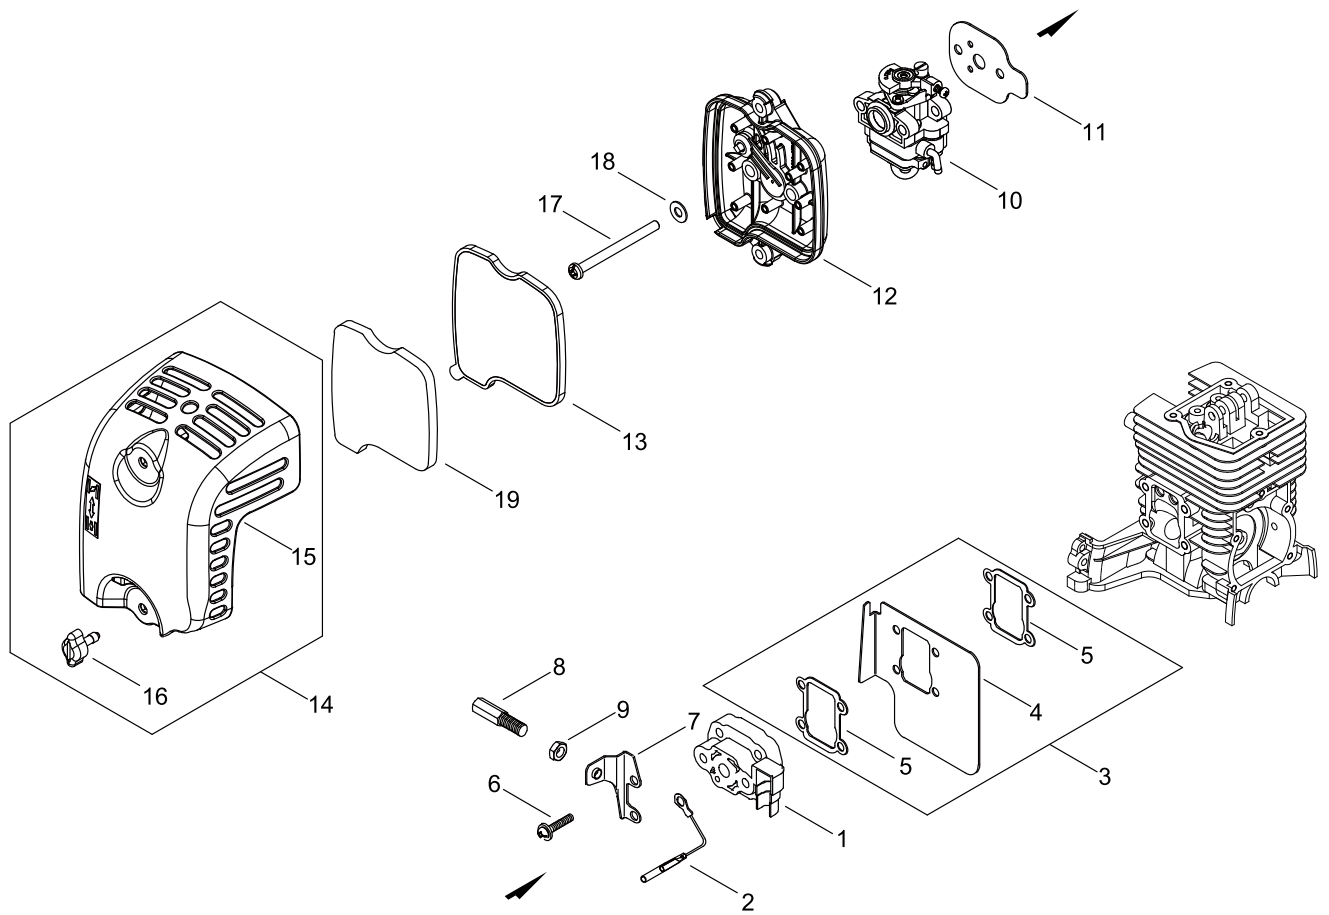

AIR CLEANER, CARBURETOR

AIR CLEANER, CARBURETOR

Key No.	LV (+)	Part No	Description	Qty	Standard
1		A024-000050	REED VALVE	1	
2		V485-001260	LEAD WIRE	1	L110
3		A209-000250	BAFFLE PLATE COMP	1	
4	+	A209-000260	BAFFLE PLATE	1	
5	+	V103-001130	GASKET	2	
6		91582-05022	SCREW,PM-SPW	4	M5*22
7		V152-002250	BRACKET THROTTLE	1	
8		C486-000030	CABLE ADJUSTER	1	
9		92018-06000	NUT	1	
10		A021-002740	CARBURETOR ASSY	1	
11		V103-001140	GASKET	1	
12		A023-000300	CASE,CLEANER	1	
13		A226-000690	FILTER	1	
14		P021-028562	CLEANER COVER ASSY	1	
15	+	A232-000912	LID,CLEANER	1	ID_1760
16	+	V299-000570	KNOB	2	
17		91581-05060	SCREW,PM	2	
18		900603-00005	WASHER 5	2	5.5*12*0.8
19		A226-000700	PREFILTER	1