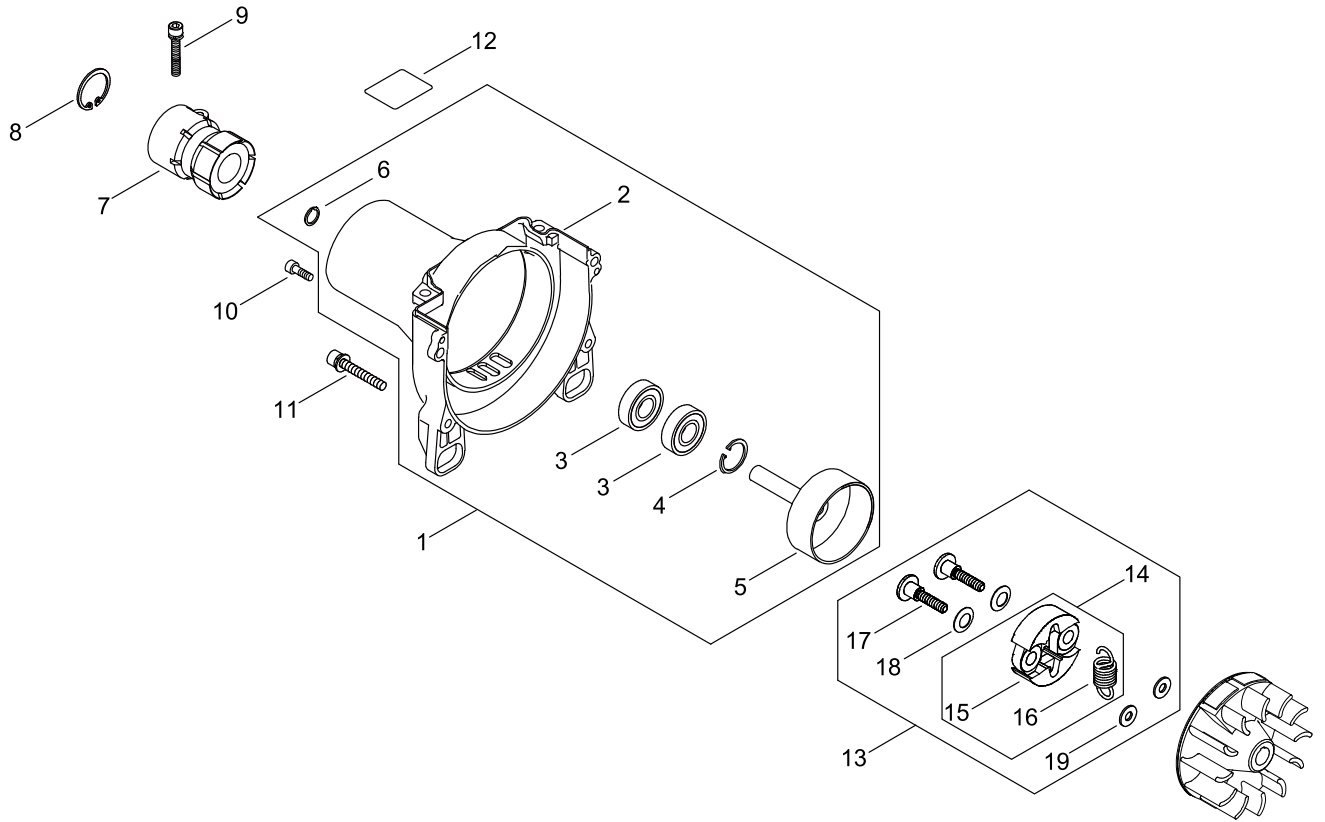

CLUTCH

CLUTCH

Key No.	LV (+)	Part No	Description	Qty	Standard
1		P021-028300	FAN COVER COMP	1	
2	+	A172-001830	COVER,FAN	1	
3	+	900804-06000	BEARING, BALL	2	6000ZZ
4	+	92424-26000	SNAP RING	1	
5	+	A556-000610	CLUTCH DRUM	1	
6	+	900706-00010	SNAP RING	1	WR-10
7		A575-000190	JOINT	1	
8		92424-40000	SNAP RING	1	
9		V203-000620	BOLT-SW	1	
10		900105-05016	BOLT, H.S. 5*16	2	5*16
11		V203-000611	BOLT,5	2	M5X45 WSW
12		X505-002970	LABEL CAUTION	1	
13		A056-000520	CLUTCH SET	1	
14	+	A056-000530	CLUTCH ASY	1	
15	++	A553-000060	CLUTCH SHOE	2	
16	++	A566-000200	CLUTCH SPRING	1	
17	+	A557-000040	BOLT	2	
18	+	V346-000040	SPRING PLATE	2	
19	+	V304-000150	WASHER	2