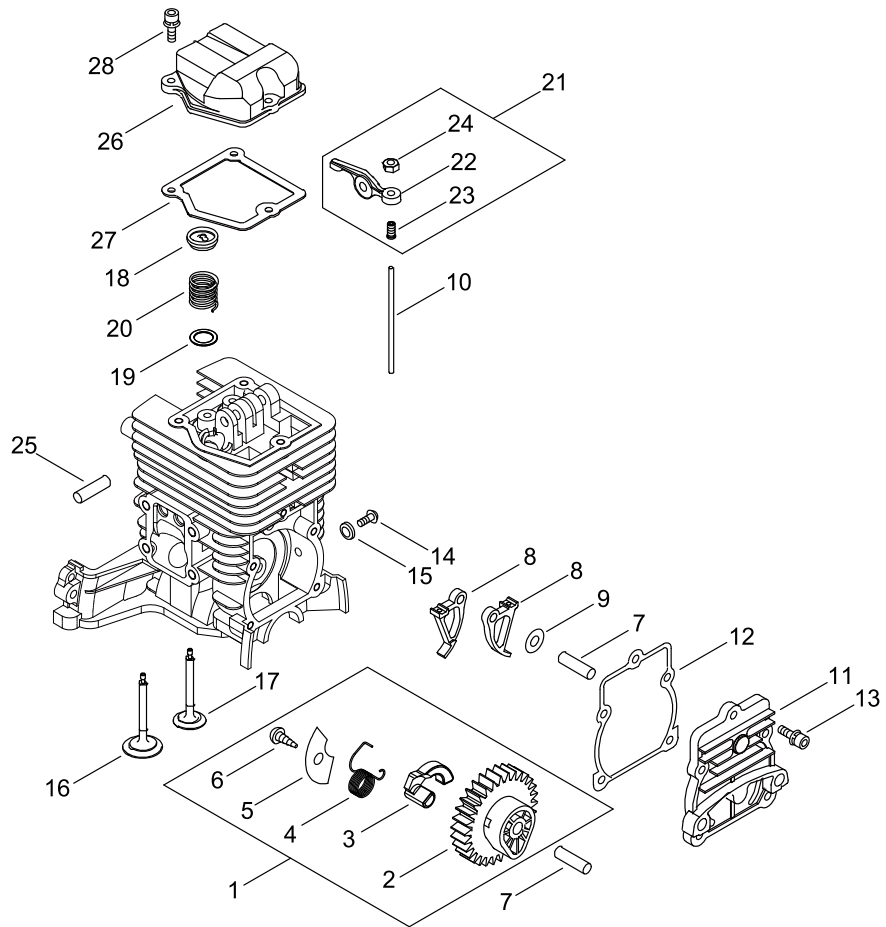

M2510

Serial number: 37000001-99999999

Last update date: 01/28/2020

TABLE OF CONTENTS

CYLINDER, PISTON, CRANKSHAFT.....	1
VALVE.....	3
MAGNETO.....	5
CLUTCH.....	7
AIR CLEANER, CARBURETOR.....	9
CARBURETOR.....	11
FUEL TANK.....	13
MUFFLER.....	15
RECOIL STARTER.....	17
MAIN PIPE, HANDLE.....	19
THROTTLE.....	21
ACCESSORIES.....	23

CYLINDER, PISTON, CRANKSHAFT

CYLINDER, PISTON, CRANKSHAFT

Key No.	LV (+)	Part No	Description	Qty	Standard
1		P021-027391	CYLINDER BLOCK SET	1	
2	+	900105-05016	BOLT, H.S. 5*16	6	5*16
3		A200-000750	INSULATOR	1	
4		A211-000030	VALVE, REED	1	
5		A212-000040	STOPPER	1	
6		91341-03010	SCREW-SW	3	M3*10
7		A123-000000	COVER	1	
8		V109-000100	GASKET	1	
9		V202-000340	BOLT-SPW	4	M4*12
10		A160-001871	COVER, CYLINDER	1	
11		A429-000130	GROMMET	1	
12		91113-04016	BOLT	4	M-4*16 SW,W
13		X504-006761	LABEL, BRAND	1	
14		X543-004200	LABEL, MODEL	1	
15		P021-033930	PISTON KIT	1	
16		A011-000630	CRANKSHAFT COMP	1	
17		V505-000020	SEAL, OIL 12	1	12*22*7
18		V505-000120	OIL SEAL	1	

VALVE

VALVE

Key No.	LV (+)	Part No	Description	Qty	Standard
1		A063-000000	CAM GEAR ASSY	1	
2	+	A622-000000	CAM GEAR	1	
3	+	A146-000000	WEIGHT	1	
4	+	V452-000610	COIL SPRING	1	
5	+	C603-000240	PLATE	1	
6	+	91449-04006	SCREW,TAPPING	1	
7		V623-000030	ROLLER	2	5*L29.8
8		A600-000001	LIFTER	2	
9		V303-000220	WASHER	1	T0.3
10		A607-000011	ROD,PUSH	2	
11		A136-000030	COVER,CAM GEAR	1	
12		V109-000110	GASKET	1	
13		V202-000350	BOLT-SPW	5	M4-14
14		V253-000540	SCREW	1	
15		V303-000120	COLLAR	1	5.5,10 T=2
16		A603-000040	INTAKE VALVE	1	
17		A603-000050	EXHAUST VALVE	1	
18		A606-000040	RETAINER	2	
19		V392-000030	PLATE	2	
20		A604-000010	VALVE SPRING	2	
21		A610-000050	ROCKER ARM ASSY	2	
22	+	A610-000060	ROCKER ARM	2	
23	+	A613-000010	ADJUST SCREW	2	
24	+	V263-000230	NUT	2	
25		V623-000040	ROLLER	1	NTN F5*31.8
26		A137-000020	ROCKER ARM COVER	1	
27		V109-000120	GASKET	1	
28		V202-000350	BOLT-SPW	3	M4-14