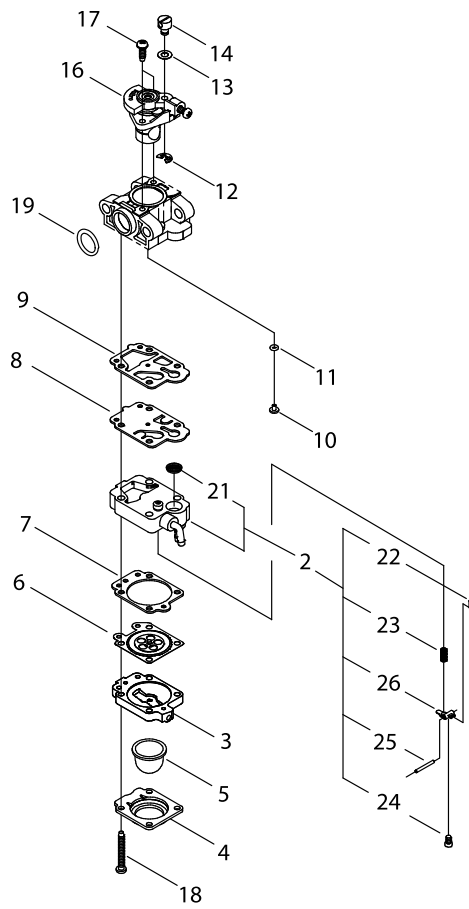

CLUTCH

CLUTCH

Key No.	LV (+)	Part No	Description	Qty	Standard
1		P021-028300	FAN COVER COMP	1	
2	+	A172-001830	COVER,FAN	1	
3	+	900804-06000	BEARING, BALL	2	6000ZZ
4	+	92424-26000	SNAP RING	1	
5	+	A556-000610	CLUTCH DRUM	1	
6	+	900706-00010	SNAP RING	1	WR-10
7		A575-000190	JOINT	1	
8		92424-40000	SNAP RING	1	
9		V203-000620	BOLT-SW	1	
10		900105-05016	BOLT, H.S. 5*16	2	5*16
11		V203-000611	BOLT,5	2	M5X45 WSW
12		X505-002970	LABEL CAUTION	1	
13		A056-000520	CLUTCH SET	1	
14	+	A056-000530	CLUTCH ASY	1	
15	++	A553-000060	CLUTCH SHOE	2	
16	++	A566-000200	CLUTCH SPRING	1	
17	+	A557-000040	BOLT	2	
18	+	V346-000040	SPRING PLATE	2	
19	+	V304-000150	WASHER	2	

CARBURETOR

CARBURETOR

Key No.	LV (+)	Part No	Description	Qty	Standard
		A021-002740	CARBURETOR ASSY	1	
2	+	P003-000510	BODY ASSEMBLY, PUMP	1	
21	++	123126-10631	SCREEN, INLET	1	
22	++	123137-19830	VALVE, INLET NEEDLE	1	
23	++	123122-05560	SPRING, METER. LEVER	1	
24	++	123139-05560	SCREW, M. LEVER PIN	1	
25	++	123138-03930	PIN, METERING LEVER	1	
26	++	123123-03930	LEVER, METERING	1	
3	+	123180-05560	BODY, AIR PURGE	1	
4	+	123142-05560	COVER, PRIMER PUMP	1	
5	+	123181-40630	PUMP, PRIMER	1	
6	+	P003-000090	METERING, DIAPHRAGM	1	
7	+	123140-05560	GASKET, M. DIAPHRAGM	1	
8	+	123112-40630	DIAPHRAGM, PUMP	1	
9	+	123125-40630	GASKET, PUMP	1	
10	+	P003-003440	MAIN JET	1	
11	+	123183-40630	O-RING	1	
12	+	123173-07930	CLIP	1	
13	+	123149-54230	WASHER	1	
14	+	123172-45130	SWIVEL	1	
16	+	P003-003950	VALVE, THROTTLE	1	
17	+	123114-44330	SCREW	2	M3*10
18	+	123110-05560	SCREW, PUMP COVER	4	
19	+	V581-000180	O RING	1	