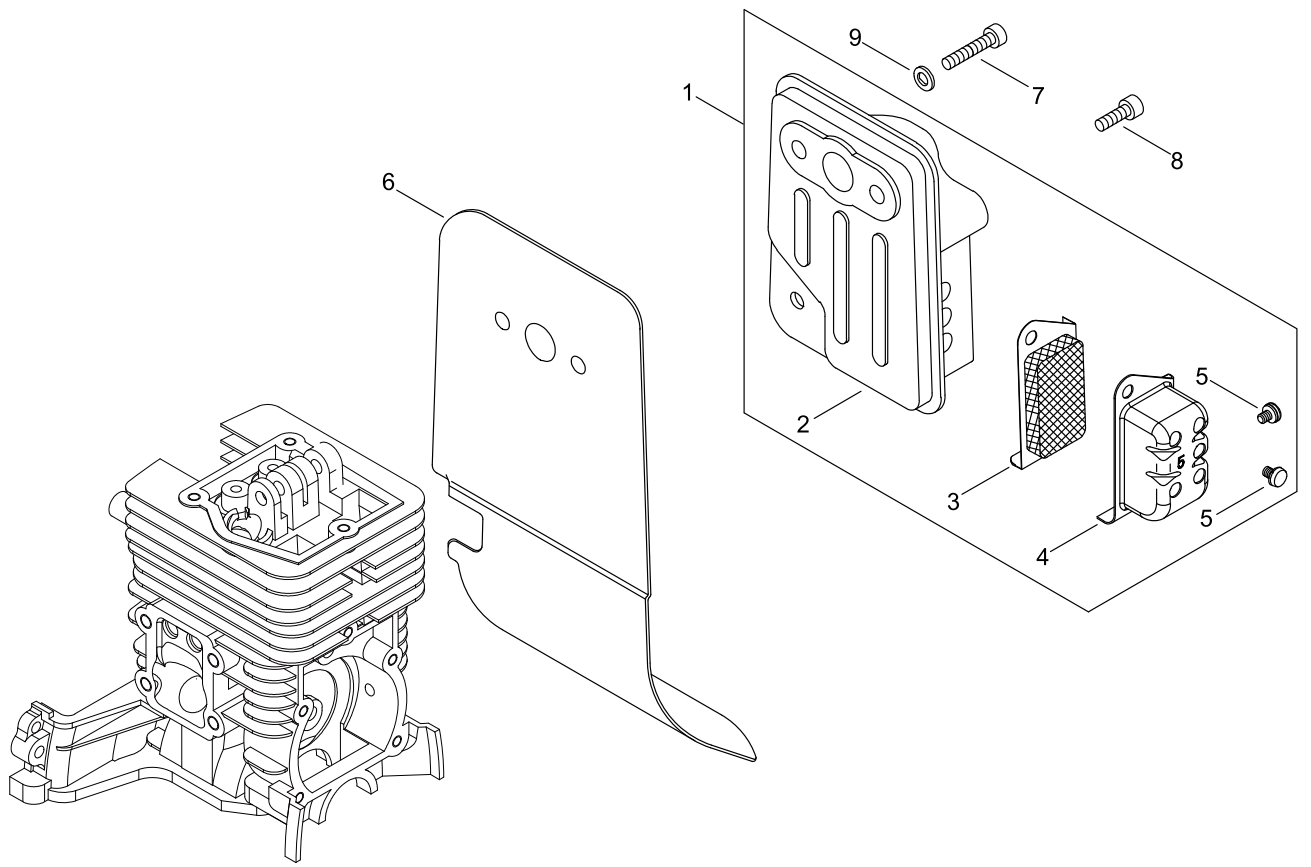

MUFFLER

MUFFLER

Key No.	LV (+)	Part No	Description	Qty	Standard
1		A030-000342	MUFFLER ASY	1	
2	+	A300-001251	MUFFLER, EXHAUST	1	
3	+	A310-000390	SCREEN, ARRESTOR	1	
4	+	A313-001391	GUIDE, EXHAUST	1	
5	+	91572-04006	SCREW,PM-SW	2	
6		V104-001431	GASKET,EXHAUST	1	
7		V203-001000	BOLT	2	
8		900105-05016	BOLT, H.S. 5*16	1	5*16
9		900600-00005	WASHER 5	3	5