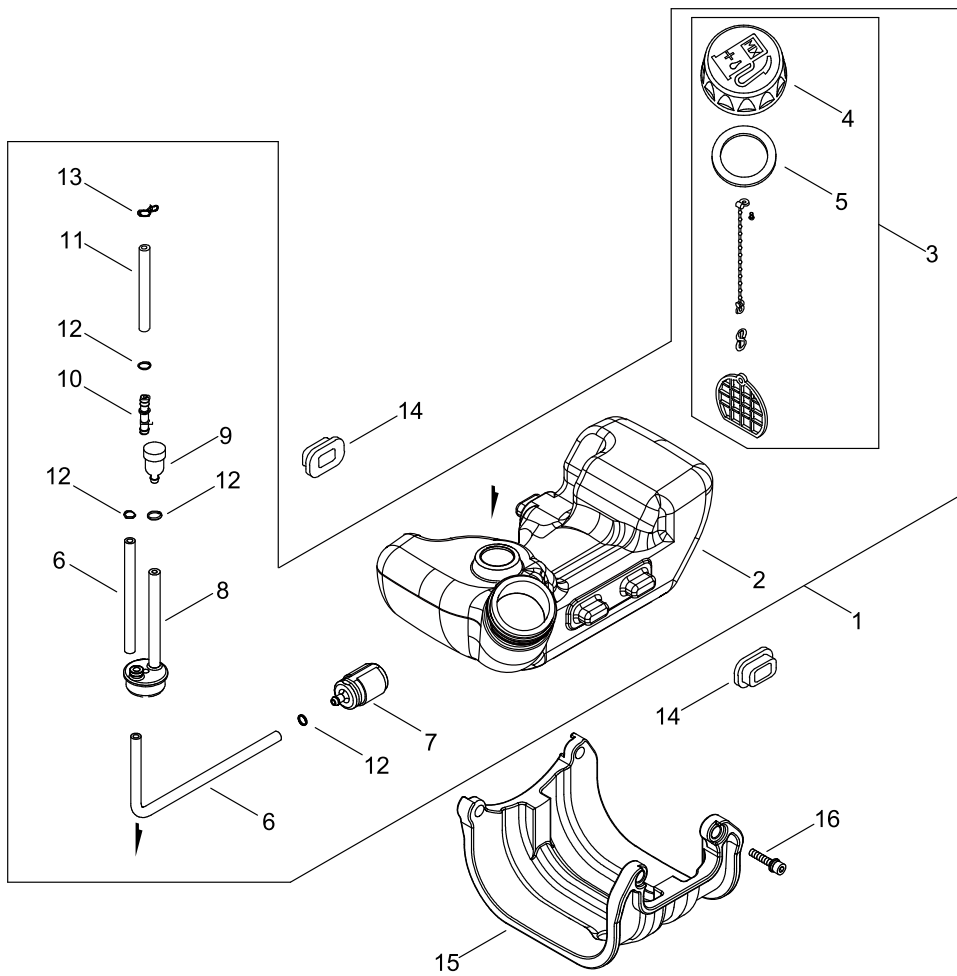

FUEL TANK

FUEL TANK

Key No.	LV (+)	Part No	Description	Qty	Standard
1		P021-029591	FUEL TANK ASSY	1	
2	+	A350-001010	FUEL TANK	1	
3	+	A033-000330	CAP,FUEL	1	
4	++	A355-000180	FUEL CAP	1	
5	++	V107-000010	GASKET	1	
6	+	V471-002350	PIPE	1	
7	+	A369-000001	STRAINER, FUEL	1	125-528
8	+	V470-000880	GROMMET	1	
9	+	A356-000050	VALVE,CHECK	1	
10	+	V186-000210	JOINT	1	
11	+	V471-002360	PIPE	1	
12	+	V490-000500	CLIP	4	
13	+	V490-000510	CLIP	1	
14		V420-002220	TANK CUSHION	4	
15		A175-000220	TANK GUARD	1	
16		V203-000351	BOLT,5	2	M5X20 WSW