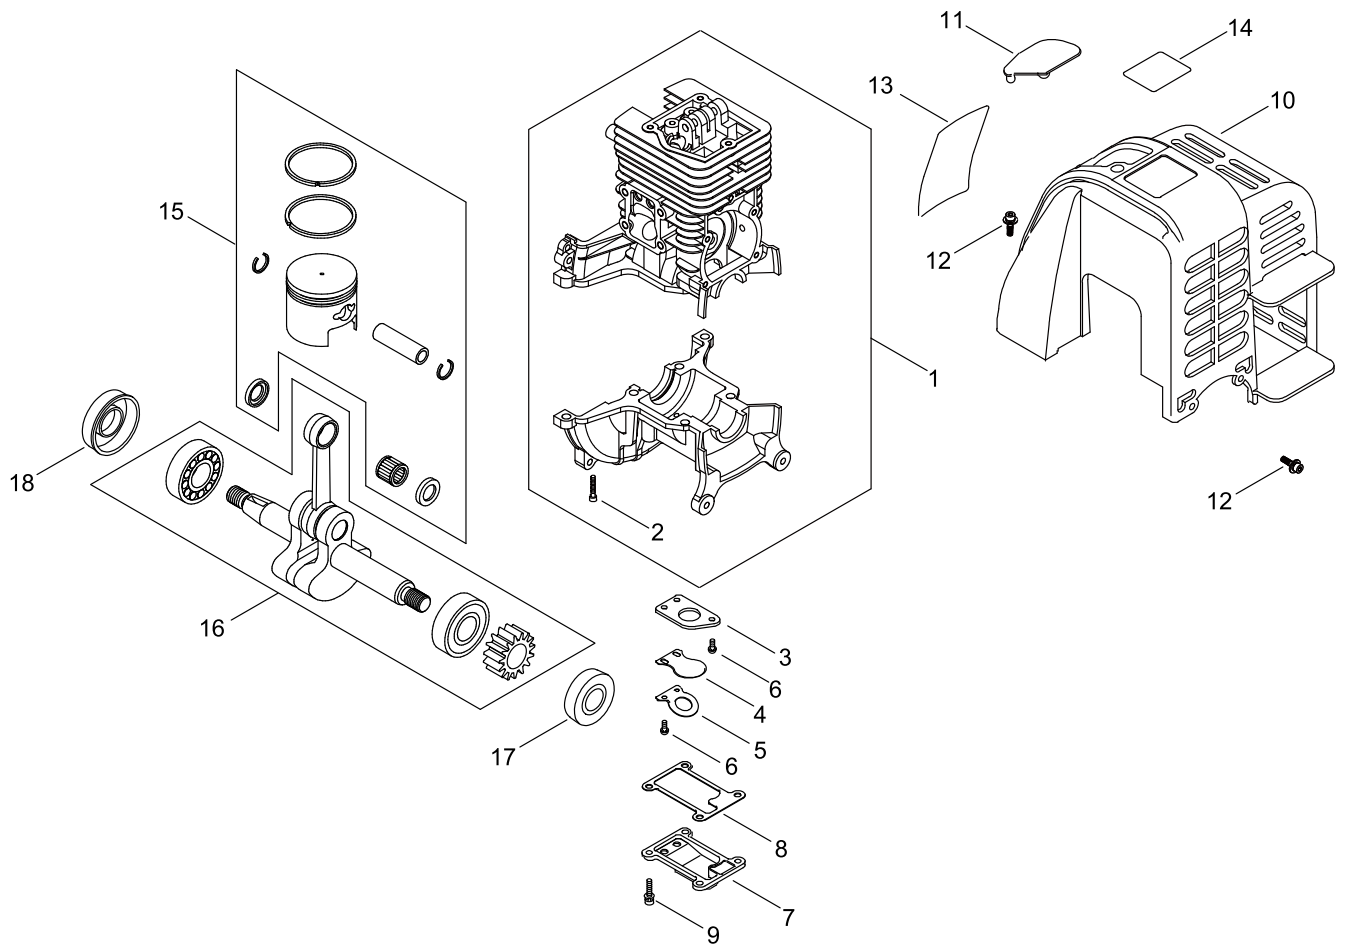

M2510

Serial number: 37000001-99999999

Last update date: 01/28/2020

TABLE OF CONTENTS

CYLINDER, PISTON, CRANKSHAFT.....	1
VALVE.....	3
MAGNETO.....	5
CLUTCH.....	7
AIR CLEANER, CARBURETOR.....	9
CARBURETOR.....	11
FUEL TANK.....	13
MUFFLER.....	15
RECOIL STARTER.....	17
MAIN PIPE, HANDLE.....	19
THROTTLE.....	21
ACCESSORIES.....	23

CYLINDER, PISTON, CRANKSHAFT

CYLINDER, PISTON, CRANKSHAFT

Key No.	LV (+)	Part No	Description	Qty	Standard
1		P021-027391	CYLINDER BLOCK SET	1	
2	+	900105-05016	BOLT, H.S. 5*16	6	5*16
3		A200-000750	INSULATOR	1	
4		A211-000030	VALVE, REED	1	
5		A212-000040	STOPPER	1	
6		91341-03010	SCREW-SW	3	M3*10
7		A123-000000	COVER	1	
8		V109-000100	GASKET	1	
9		V202-000340	BOLT-SPW	4	M4*12
10		A160-001871	COVER, CYLINDER	1	
11		A429-000130	GROMMET	1	
12		91113-04016	BOLT	4	M-4*16 SW,W
13		X504-006761	LABEL, BRAND	1	
14		X543-004200	LABEL, MODEL	1	
15		P021-033930	PISTON KIT	1	
16		A011-000630	CRANKSHAFT COMP	1	
17		V505-000020	SEAL, OIL 12	1	12*22*7
18		V505-000120	OIL SEAL	1	

VALVE

VALVE

Key No.	LV (+)	Part No	Description	Qty	Standard
1		A063-000000	CAM GEAR ASSY	1	
2	+	A622-000000	CAM GEAR	1	
3	+	A146-000000	WEIGHT	1	
4	+	V452-000610	COIL SPRING	1	
5	+	C603-000240	PLATE	1	
6	+	91449-04006	SCREW,TAPPING	1	
7		V623-000030	ROLLER	2	5*L29.8
8		A600-000001	LIFTER	2	
9		V303-000220	WASHER	1	T0.3
10		A607-000011	ROD,PUSH	2	
11		A136-000030	COVER,CAM GEAR	1	
12		V109-000110	GASKET	1	
13		V202-000350	BOLT-SPW	5	M4-14
14		V253-000540	SCREW	1	
15		V303-000120	COLLAR	1	5.5,10 T=2
16		A603-000040	INTAKE VALVE	1	
17		A603-000050	EXHAUST VALVE	1	
18		A606-000040	RETAINER	2	
19		V392-000030	PLATE	2	
20		A604-000010	VALVE SPRING	2	
21		A610-000050	ROCKER ARM ASSY	2	
22	+	A610-000060	ROCKER ARM	2	
23	+	A613-000010	ADJUST SCREW	2	
24	+	V263-000230	NUT	2	
25		V623-000040	ROLLER	1	NTN F5*31.8
26		A137-000020	ROCKER ARM COVER	1	
27		V109-000120	GASKET	1	
28		V202-000350	BOLT-SPW	3	M4-14