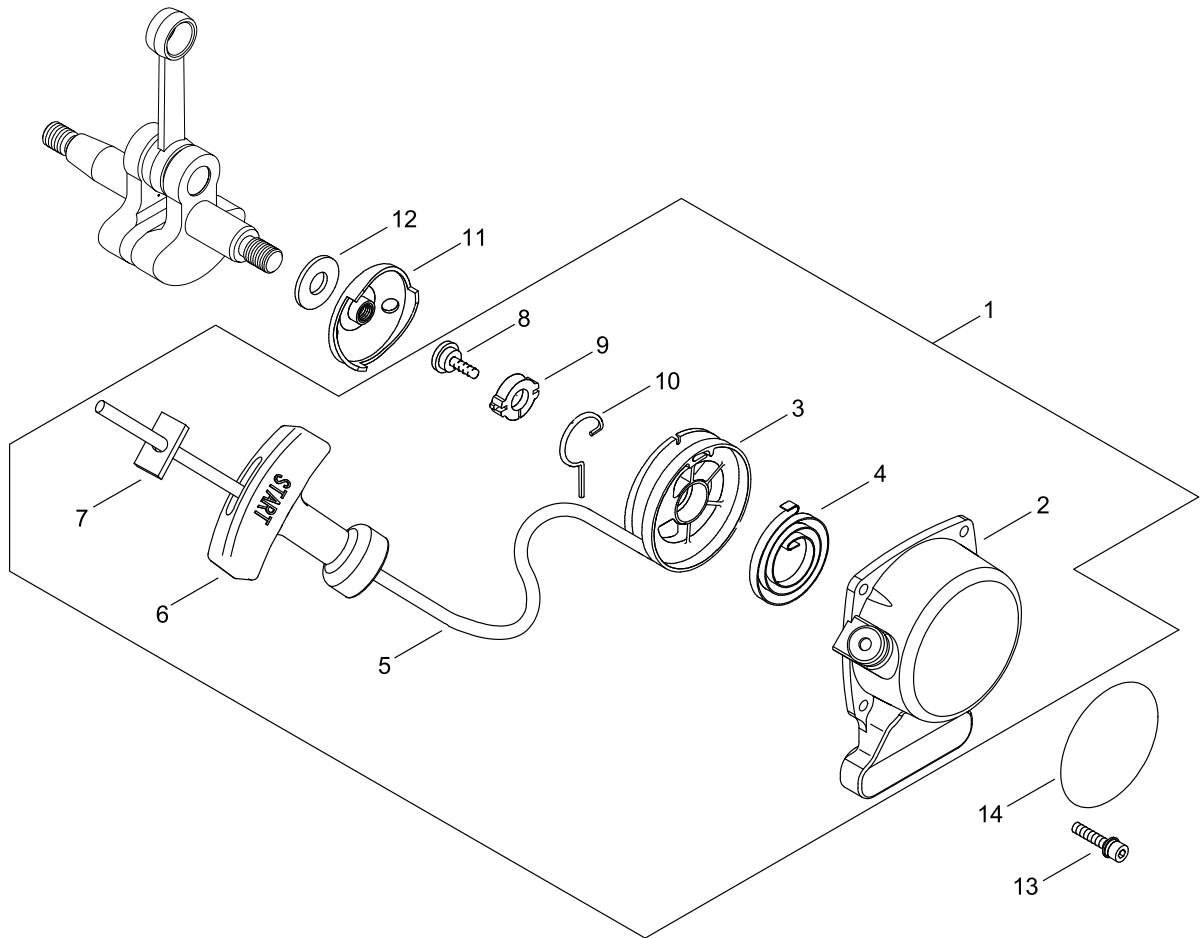

RECOIL STARTER

RECOIL STARTER

Key No.	LV (+)	Part No	Description	Qty	Standard
1		A051-002530	STARTER,RECOIL	1	
2	+	A500-000810	STARTER CASE	1	BLACK
3	+	A506-000180	REEL	1	
4	+	A504-000090	RECOIL SPRING	1	
5	+	A509-000150	ROPE	1	
6	+	177228-27030	GRIP, STARTER	1	
7	+	177246-11120	CLIP, STARTER ROPE	1	
8	+	V253-000310	SCREW	1	
9	+	V353-000310	COLLAR	1	
10	+	C810-000120	SWING ARM	1	
11		A520-000140	STARTER PULLEY	1	
12		V306-000280	WASHER	1	
13		91113-04016	BOLT	2	M-4*16 SW,W
14		X504-006750	LABEL,BRAND	1