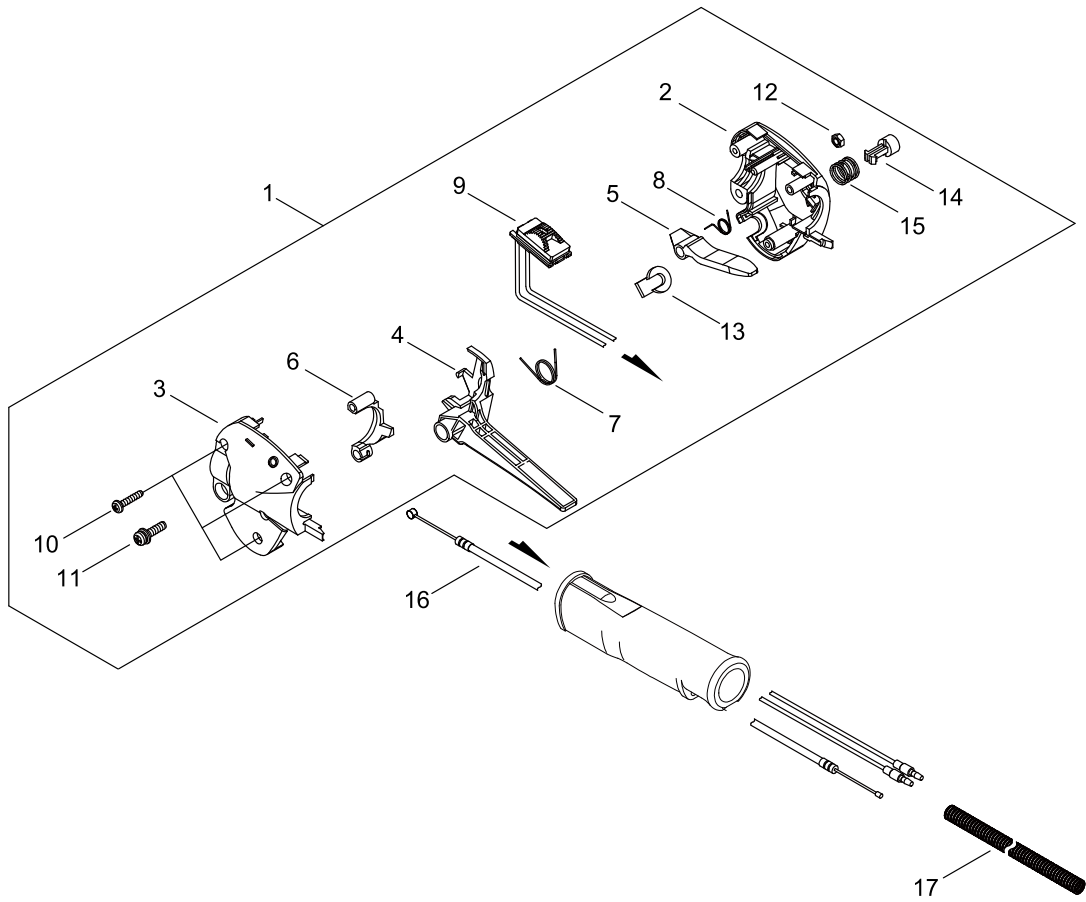

THROTTLE

THROTTLE

Key No.	LV (+)	Part No	Description	Qty	Standard
1		C044-001100	THROTTLE LEVER ASSY	1	
2	+	C401-000200	BODY RIGHT	1	
3	+	C401-000150	BODY LEFT	1	
4	+	C450-000480	LEVER	1	
5	+	C460-000190	LOCK LEVER	1	
6	+	C461-000020	HOLDER	1	
7	+	V452-000700	COIL SPRING	1	
8	+	V452-000500	COIL SPRING	1	
9	+	A440-001570	SWITCH	1	
10	+	V252-000380	SCREW TAPPING	3	
11	+	91575-05020	SCREW PM SPW	1	
12	+	92017-05000	NUT	1	M5
13	+	V162-000350	PLUG	1	
14	+	C461-000080	BUTTON	1	
15	+	V450-001010	COIL SPRING	1	
16		V430-003250	THROTTLE CABLE	1	
17		V475-004470	TUBE	1