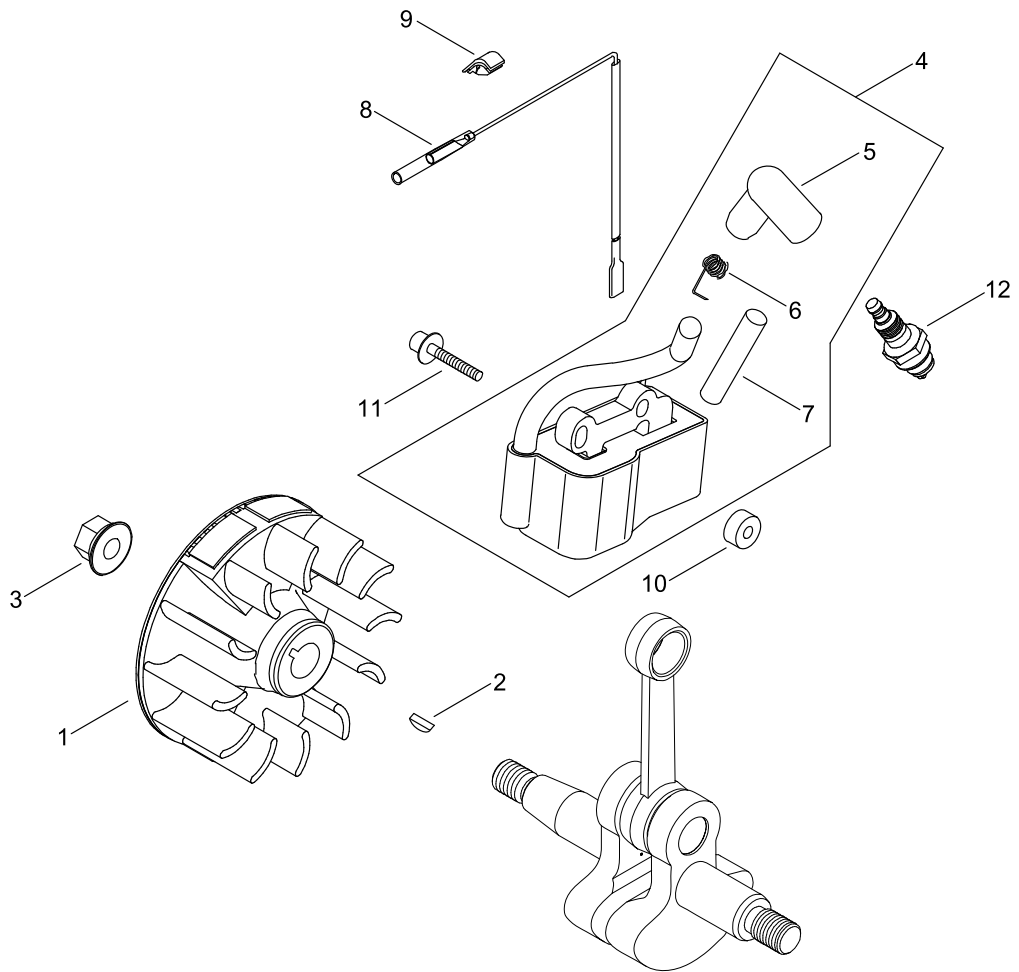

MAGNETO

MAGNETO

Key No.	LV (+)	Part No	Description	Qty	Standard
1		A409-000740	ROTOR	1	
2		93115-03010	KEY	1	3*10
3		V265-000140	NUT	1	
4		A411-000890	COIL ASSY	1	
5	+	A427-000110	PLUG CAP	1	
6	+	A426-000070	COIL SPRING	1	
7	+	V475-005160	TUBE	1	
8		V485-001910	LEAD WIRE	1	
9		V136-000100	GROMMET	1	
10		V322-000040	INSULATOR	2	
11		V202-000360	BOLT-SLPW	2	M4*26
12		A425-000040	SPARKPLUG	1	NGK CMR5H