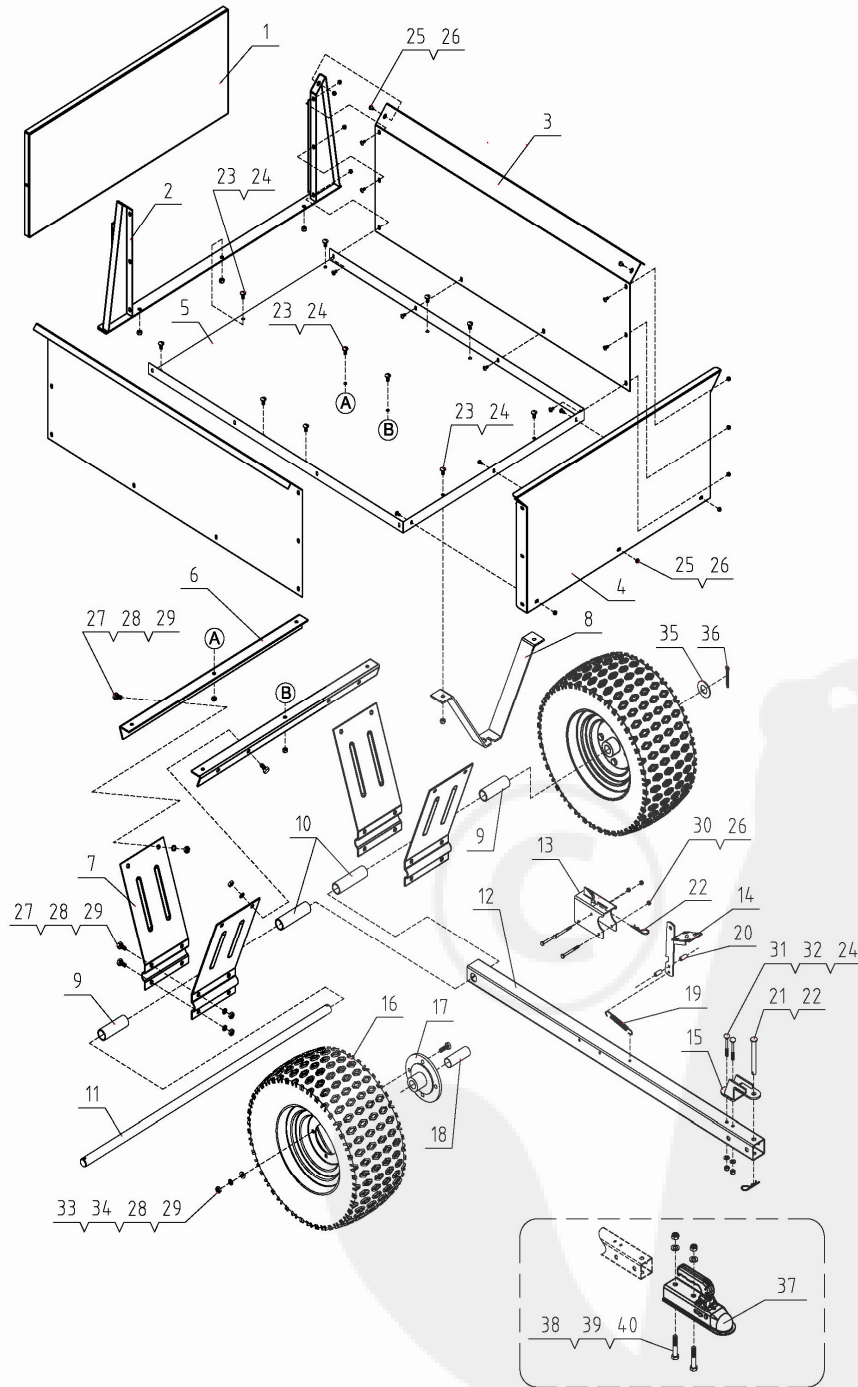

ATV7000

n°	DESCRIPTION	QTY	Référence	n°	DESCRIPTION	QTY	Référence
1	Rear Panel	1	ATV70000-1	21	Round Pin	1	ATV7000-21
2	Rear Frame Weldment	1	ATV70000-2	22	R Pin Ø3	2	ATV7000-22
3	Side Panel	2	ATV70000-3	23	Brazier Head Screw M8x16	11	ATV7000-23
4	Front Panel	1	ATV70000-4	24	Nylon Lock Nut M8	13	ATV7000-24
5	Bottom Panel	1	ATV70000-5	25	Brazier Head Screw M6x12	23	ATV7000-25
6	Connect Angle Steel	2	ATV70000-6	26	Nylon Lock Nut M6	26	ATV7000-26
7	Wheel Axle Support	4	ATV70000-7	27	Hex Bolt M10x20	16	ATV7000-27
8	Tongue Support	1	ATV70000-8	28	Lock Washer Ø10	24	ATV7000-28
9	Short Bushing	2	ATV70000-9	29	Hex Nut M10	24	ATV7000-29
10	Long Bushing	2	ATV70000-10	30	Hex Bolt M6x65	3	ATV7000-30
11	Wheel Axle	1	ATV70000-11	31	Round Head Bolt M8x70	2	ATV7000-31
12	Hitch Tongue	1	ATV70000-12	32	Flat Washer Ø8	2	ATV7000-32
13	Foot Pedal Base	1	ATV70000-13	33	Hex Bolt M10x30	8	ATV7000-33
14	Foot Pedal	1	ATV70000-14	34	Flat Washer Ø10	8	ATV7000-34
15	Pin Bracket	1	ATV70000-15	35	Flat Washer Ø25	2	ATV7000-35
16	Wheel	2	ATV70000-16	36	Cotter Pin 4x25	2	ATV7000-36
17	Flange	2	ATV70000-17	37	50mm Coupler	1	ATV7000-37
18	Double Metal No Oil Bearing	2	ATV70000-18	38	Hex Bolt M12x70	2	ATV7000-38
19	Spring	1	ATV70000-19	39	Flat Washer Ø12	2	ATV7000-39
20	Spacer Bushing	2	ATV70000-20	40	Nylon Lock Nut M12	2	ATV7000-40
				41	Hardware bag	1	ATV7000-41