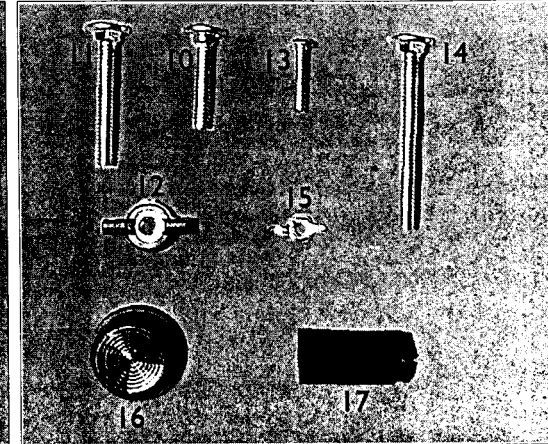

DS1000 DROP SPREADER

ASSEMBLY INSTRUCTIONS & PARTS LIST

9/99

PLEASE DO NOT RETURN THIS MERCHANDISE TO THE STORE. CALL US AND WE WILL TAKE CARE OF ANY PROBLEM YOU MIGHT HAVE WITH THIS PRODUCT. Phone (800) 225 - 5891 EXT. #226

 **PRECISION PRODUCTS, INC.**

Retain For Future Reference

| Parts List * DS1000 | | | | | | | |
|---------------------|----------|------------------------------|-----|--------|----------|----------------------|-----|
| Ref No | Parts No | Description | Qty | Ref No | Parts No | Description | Qty |
| 1 | 2420 | Hopper | 1 | 15 | 1181 | 3/16" Wing Nut | 2 |
| 2 | 2421 | Axle | 1 | 16 | 1040 | 1/2" Hubcap | 2 |
| 3 | 2674 | Flow Bar | 1 | 17 | 2679 | 1-7/16" Split Spacer | 2 |
| 4 | 2449 | Leg Stand | 1 | | | | |
| 5 | 1113 | Agitator Bar | 2 | | | | |
| 6 | 1107 | Side Handle | 2 | | | | |
| 7 | 1108 | Top Handle | 1 | | | | |
| 8 | 1917D] | Wheel | 2 | | | | |
| 9 | 2442 | Control Cable Assembly | 1 | | | | |
| 10 | 1407 | 1/4" x 1-1/4" Carriage Bolt | 4 | | | | |
| 11 | 1408 | 1/4" x 1-3/4" Carriage Bolt | 4 | | | | |
| 12 | 1269 | 1/4" Wing Nut | 9 | | | | |
| 13 | 1177 | 3/16" x 7/8" Round Head Bolt | 2 | | | | |
| 14 | 1868 | 1/4" x 2-1/4" Carriage Bolt | 1 | | | | |