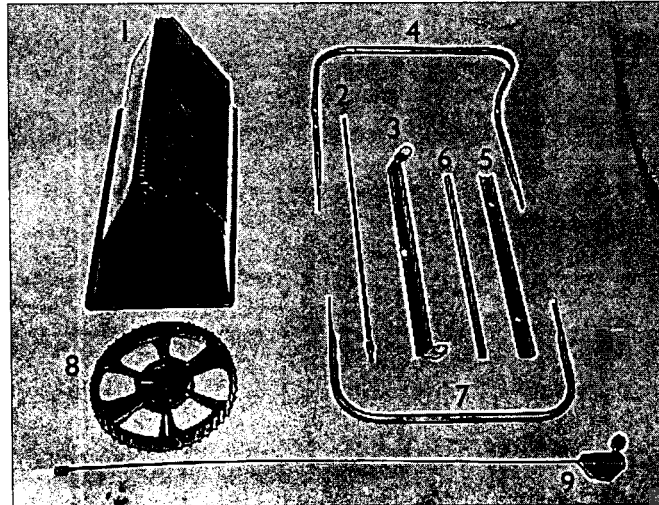

DS1000 DROP SPREADER

ASSEMBLY INSTRUCTIONS & PARTS LIST

9/99

PLEASE DO NOT RETURN THIS MERCHANDISE TO THE STORE. CALL US AND WE WILL TAKE CARE OF ANY PROBLEM YOU MIGHT HAVE WITH THIS PRODUCT. Phone (800) 225 - 5891 EXT. #226