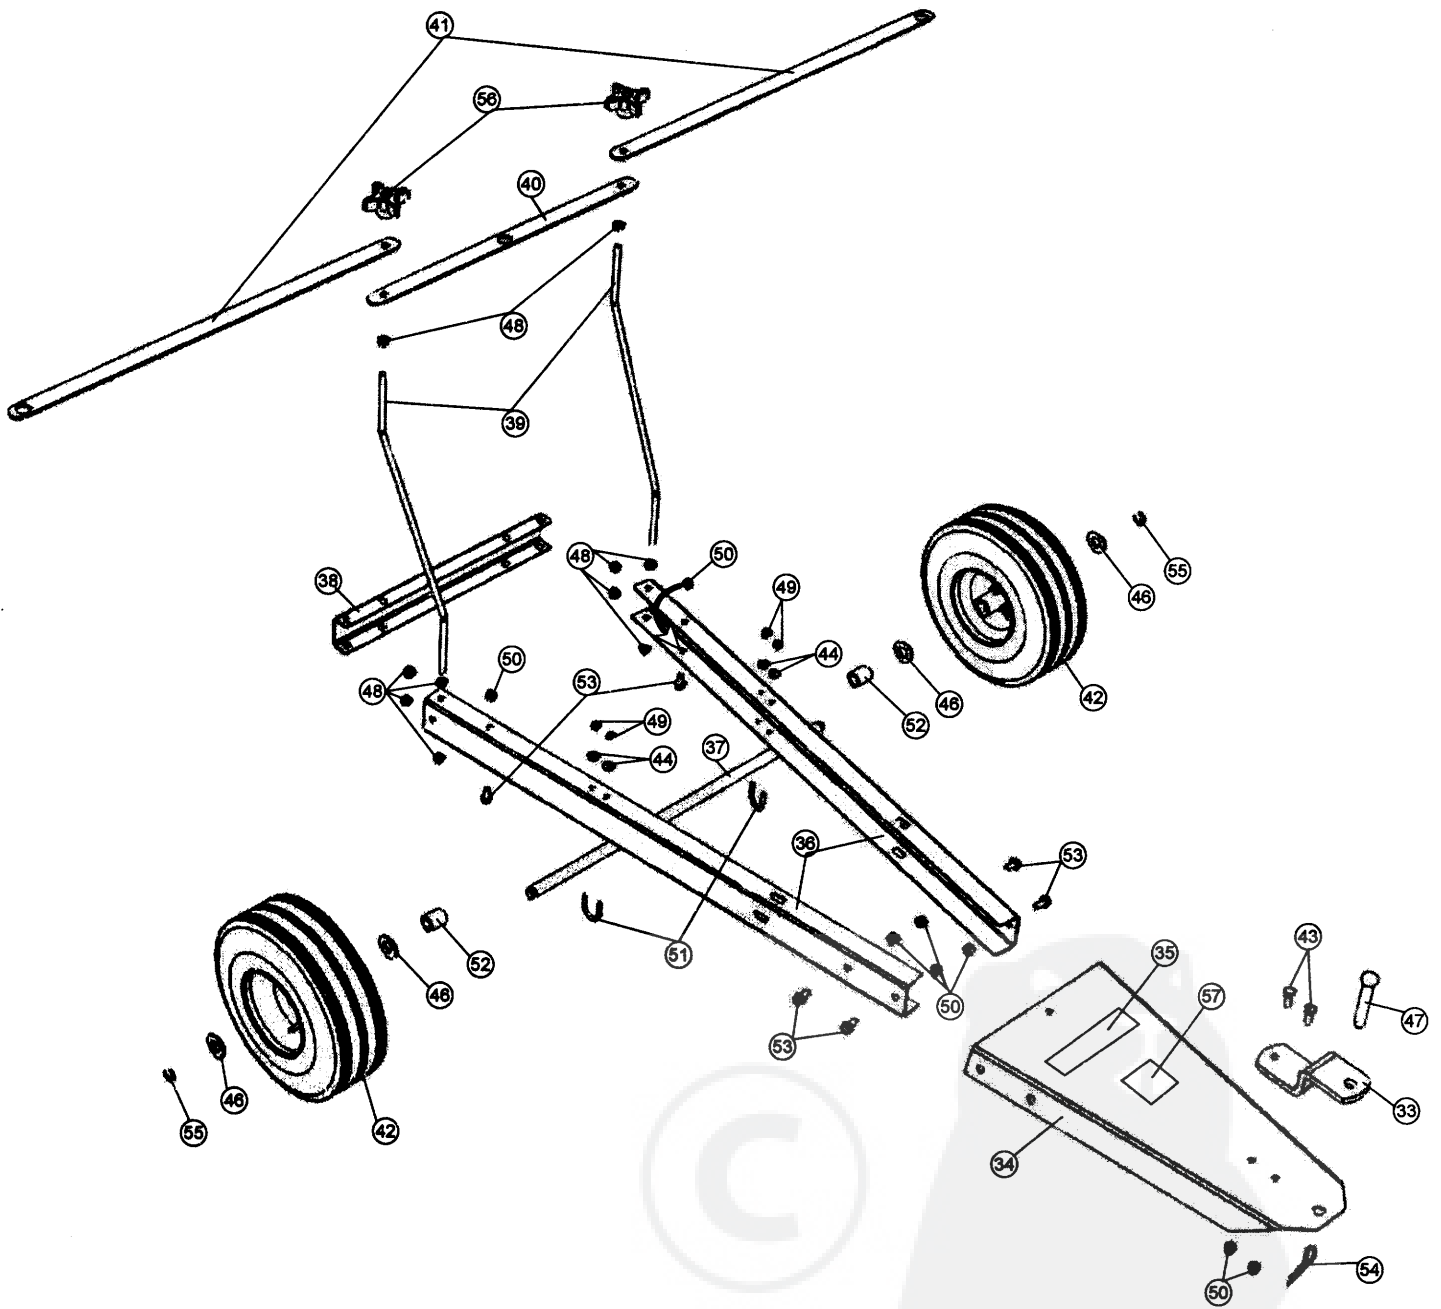

Parts Reference (Trailer Assembly)

NOTES