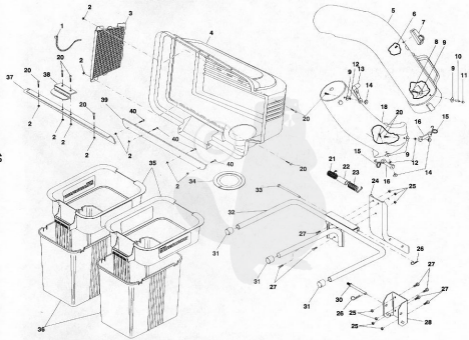

REPAIR PARTS

GRASS CATCHER - - MODEL NUMBER CE42A

18

REPAIR PARTS

GRASS CATCHER- - MODEL NUMBER CE42A

KEY NO.	PART NO.	DESCRIPTION
1	7192J	Tie, Cable
2	69180	Locknut #10-24
3	127533	Screen, Cover
4	126816	Cover
5	126840	Chute, Upper
6	18021008	Screw, Special #10-14 x 1/2
7	130933	Full Bagger Indicator
8	87175	Screw, #10-24 x 1-1/8
9	19061216	Washer 3/16 x 3/4 x 16 Ga.
10	7206J	Spacer, Split
11	60867	Nut, Acorn #10-24
12	10071000	Washer, lock
13	109808X	Latch, Chute
14	2029J	Nut, Weld
15	130760	Latch, Hook
16	130759	Rubber, Latch
18	131271	Chute, Lower
20	71161010	Screw #10-24 x 5/8
21	132796	Spring, Cover L.H. (black)

KEY NO.	PART NO.	DESCRIPTION
22	133235	Spacer, Cover
23	132983	Spring, Cover R.H. (gray)
24	126813X	Post, Support
25	63124	Locknut 5/16 x 18
26	4939M	Spring, Retainer
27	74760512	Bolt, Hex 5/16-18 x 3/4
28	130889	Bracket, Mounting
30	131137	Pin, Support Post
31	134496	Cap, Tubing End
32	126919X	Bagger, Frame
33	128600	Pin, Hinge
34	127534	Gasket, Cover
35	129585	Container, Top
36	129586	Container, Bottom
37	132256	Seal, Cover
38	131859	Latch Handle, Cover
39	135495	Strip, Seal
40	71141008	Screw #10-24 x 1/2
—	104419X	Bag, 3.0 mil. 30 Gallon Trash (not included with bagger)
—	132410	Owner's Manual (English)
—	130933	Owner's Manual (French)